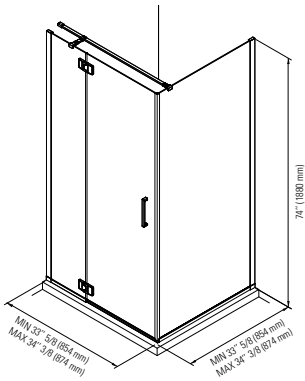

* Produits Neptune applies a cutting-edge protective covering, which repels water and dirt for easy cleaning and increases the lifespan of your shower doors.

AZELIA 36

AZELIA 42

AZELIA 48

AZELIA 60

AZELIA 3636