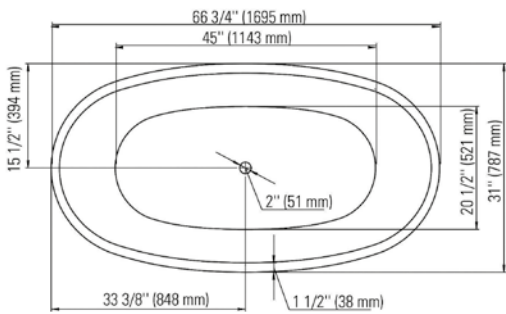

FLORENCE F1 3266

66 3/4" x 31" x 26 5/8" [65 gallons]

Bathtub only

FLO3266F1

$3500

Mass-Air

FLO3266F1M

$5250

Included: 12 injectors, 750W (1 1/2h.p.) Optima blower, with 300W heating element, 72" blower hose extension, and remote control.

Rouge-Air

FLO3266F1A

$5250

Included: 12 micro-jets, 750W (1 1/2h.p.) Optima blower, with 300W heating element, 72" blower hose extension, and remote control.

GENERAL OPTIONS

Overflow and waste included: Chrome

Acrylic Colour: White

Standard

Bathtub drain adapter (picture below) D-111-ABS 62.6010.103.00* or D-111-PVC 62.6010.104.00*

$299

Gel black neck pillow (12" x 4 1/4" x 1 1/4") 18.6000.100.20

$95

White, black or brushed nickel overflow and drain kit

$135

MASS-AIR / ROUGE-AIR OPTIONS

Mass-Air Jet finish: White/Chrome

Standard

Others: Chrome/Chrome

add $60

96" blower hose extension

95.5013.168.00

$100

A blower hose extension is required when the blower is located more than 4' from the bathtub.

*Quantity ordered must be in multiples of 8 units per code.

BATHTUB DRAIN ADAPTER

123Connect is a freestanding bathtub rough-in (install before tile).

- Quick, easy and clean installation.
- No access panel required.
- Allows for an installation as close to the wall as possible.

D-111 ABS
62.6010.103.00

D-111 PVC
62.6010.104.00

LINEAR OVERFLOW

Chrome (standard)
62.6010.102.60

White
62.6010.102.10

Brushed Nickel
62.6010.102.61

Black
62.6010.102.20