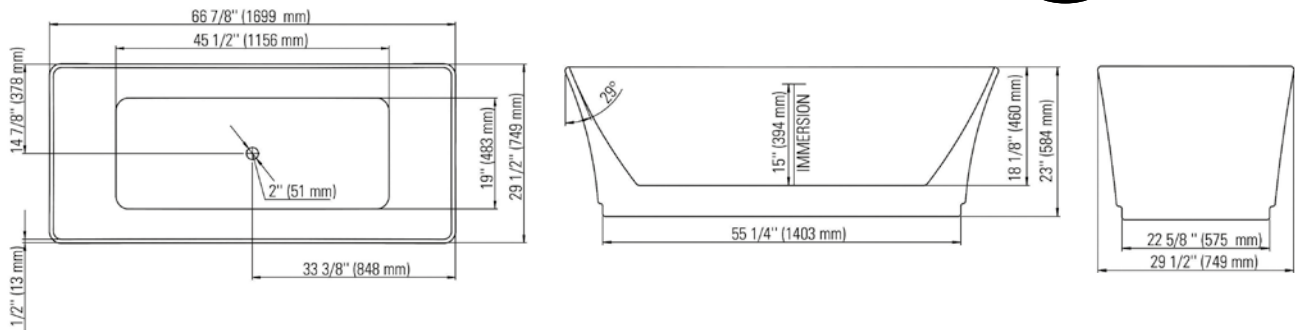

White
62.6010.102.10

Brushed Nickel
62.6010.102.61

Black
62.6010.102.20

LONDON F1 3066
66 7/8" x 29 1/2" x 23" [63 gallons]

Bathtub only

LON3066F1

\$3500

Mass-Air