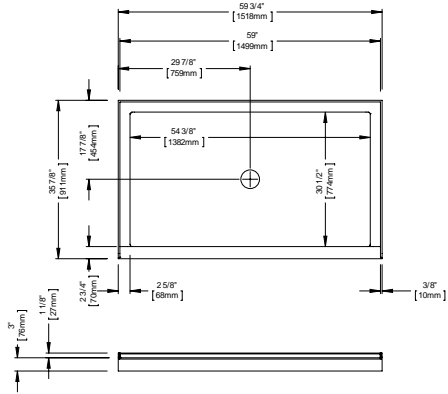

48hrs

IMPACT 3660 ALCOVE BASE
Integrated Tiling Flange
Acrylic Color: White $1100

DOORS		
AZELIA 60 (Front panels only)		
Chrome/Clear	31.1308.062.30	$1250
EXALT 60 (Front panels only)		
Chrome/Clear	31.1274.062.30	$1850
EXALT BLACK 60 (Front panels only)		
Black/Clear	31.1274.062.37	$2150
SELLA 60 (Front panels only)		
Chrome/Clear	31.1324.062.30	$1200