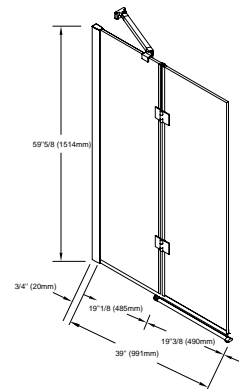

Opening angle: 180° angle outward

MONZA BATHTUB DOOR

Chrome/Clear	32.1318.092.30	$1000

* Produits Neptune applies a cutting-edge protective covering, which repels water and dirt for easy cleaning and increases the lifespan of your shower doors.

All dimensions are approximate and subject to change without notice. Please refer to the installation guide before beginning the installation.