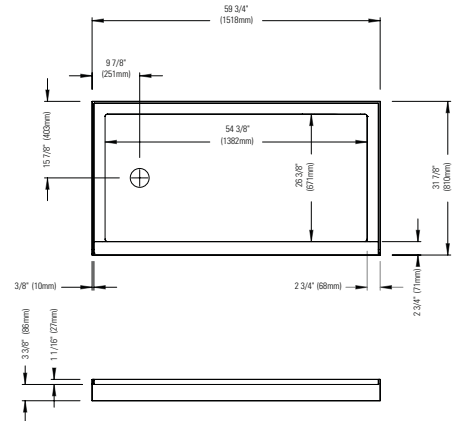

LEAK-BARRIER SHOWER BASES

48hrs

IMPACT 3260 ALCOVE

59 3/4" x 31 7/8" x 4 7/16"

IMPACT 3260 ALCOVE BASE

Integrated Tiling Flange

Acrylic Color: White

$1100

DOORS

AZELIA 60 (Front panels only)

Chrome/Clear **31.1308.062.30** $1250

EXALT 60 (Front panels only)

Chrome/Clear **31.1274.062.30** $1850

EXALT BLACK 60 (Front panels only)

Black/Clear **31.1274.062.37** $2150

SELLA 60 (Front panels only)

Chrome/Clear **31.1324.062.30** $1200