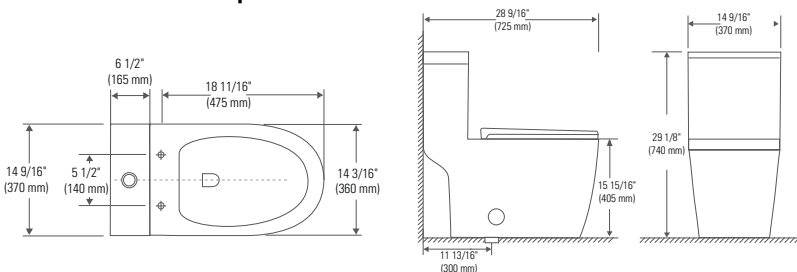

FLORENCE

*FB1691 Prague Toilet (40.1181.111.10) $1035
White

Equipped with a 6 and 4 liters
(1.6 and 1.1 gallons) double flush system.
Integrated soft close and removable seat.
Fully glazed trapway
Sides caps
1000 + grams

*Must be ordered in multiples of 6 units.

48hrs