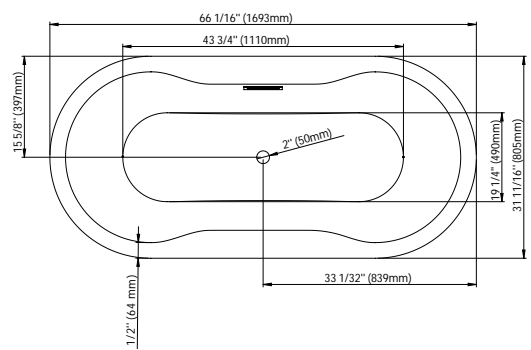

Bathtub only	BER3266F1	$3500
	Mass-Air Included: 12 injectors, 750W (1 1/2h.p.) Optima blower, with 300W heating element, 72" blower hose extension, and remote control.	BER3266F1M	$5250
	Rouge-Air Included: 12 micro-jets, 750W (1 1/2h.p.) Optima blower, with 300W heating element, 72" blower hose extension, and remote control.	BER3266F1A	$5250

GENERAL OPTIONS		
Overflow and waste included: Chrome		
Acrylic Colour: White		Standard
Bathtub drain adapter (picture below) D-111-ABS 62.6010.103.00* or D-111-PVC 62.6010.104.00*		$299
Gel black neck pillow (12" x 4 1/4" x 1 1/4") 18.6000.100.20		$95
White, black or brushed nickel overflow and drain kit		$135
MASS-AIR / ROUGE-AIR OPTIONS		
Mass-Air Jet finish: White/Chrome		Standard
Others: Chrome/Chrome		add $60
96" blower hose extension	95.5013.168.00	$100
A blower hose extension is required when the blower is located more than 4' from the bathtub.		

*Quantity ordered must be in multiples of 8 units per code.

BATHTUB DRAIN ADAPTER

123Connect is a freestanding bathtub rough-in (install before tile).

- Quick, easy and clean installation.
- No access panel required.
- Allows for an installation as close to the wall as possible.

D-111 ABS **62.6010.103.00**   D-111 PVC **62.6010.104.00**