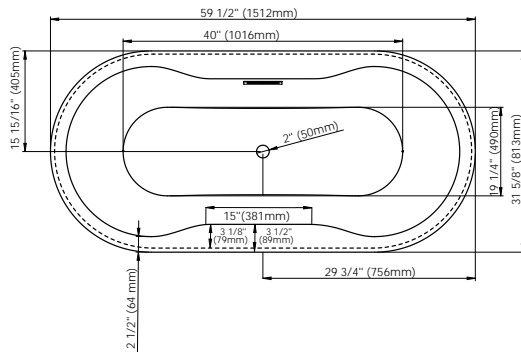

White
62.6010.102.10

Brushed Nickel
62.6010.102.61

Black
62.6010.102.20

BERLIN F2 3260

59 1/2" x 31 5/8" x 23 5/8" [58 gallons]

48hrs
5 days

Bathtub only

BER3260F2