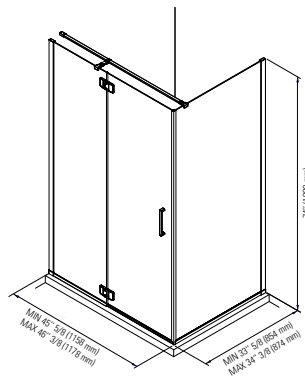

AZELIA 3248

AZELIA 3260

AZELIA 3442

AZELIA 3648

AZELIA 3660

* Produits Neptune applies a cutting-edge protective covering, which repels water and dirt for easy cleaning and increases the lifespan of your shower doors.