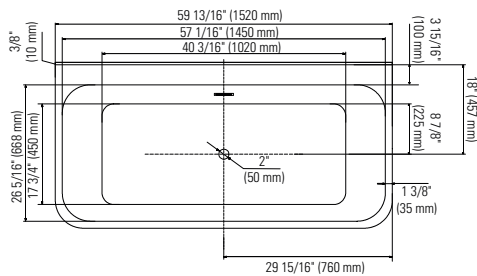

White
62.6010.102.10

Brushed Nickel
62.6010.102.61

Black
62.6010.102.20

BELGRADE F1 3260

59 13/16" x 26 5/16" x 23" [52gallons]

48hrs
5 days

Bathtub only

BEL3260F1