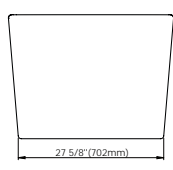

White
62.6010.102.10

Brushed Nickel
62.6010.102.61

Black
62.6010.102.20

NICE F1 3266
66 1/2" x 31 7/8" x 23 1/4" [71 gallons]

**48 hrs
5 days**

Bathtub only

NIC3266F1

\$3500