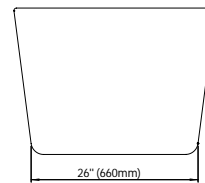

White
62.6010.102.10

Brushed Nickel
62.6010.102.61

Black
62.6010.102.20

AMAZE F1 0 3260

59" x 31 1/2" x 23" [49 gallons]

**48 hrs
5 days**

Bathtub only

AZ3260F10