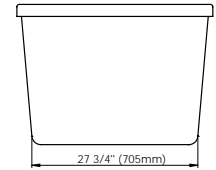

White
62.6010.102.10

Brushed Nickel
62.6010.102.61

Black
62.6010.102.20

BERLIN F2 3260

59 1/2" x 31 5/8" x 23 5/8" [58 gallons]

48hrs
5 days

Bathtub only

BER3260F2