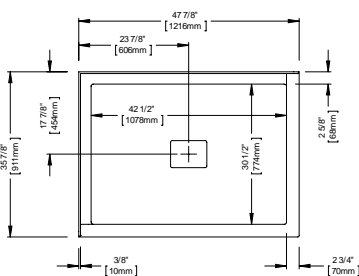

48hrs

ROUGE 3648 CORNER BASE

Integrated Tiling Flange

Acrylic Color: White $1000

DOORS

AZELIA 3648 (Front panels and return glass panel)

Chrome/Clear **31.1308.253.30** $1450

EXALT 3648 (Front panels and return glass panel)

Chrome/Clear **31.1274.253.30** $2050

EXALT BLACK 3648 (Front panels and return glass panel)

Black/Clear **31.1274.253.37** $2250

SELLA 3648 (Front panels and return glass panel)

Chrome/Clear **31.1324.253.30** $1450

ROUGE 3060 ALCOVE BASE

Integrated Tiling Flange

Acrylic Color: White $1100

DOORS

AZELIA 60 (front panels only)

Chrome/Clear **31.1308.062.30** $1250

EXALT 60 (front panels only)

Chrome/Clear **31.1274.062.30** $1850

EXALT BLACK 60 (front panels only)

Black/Clear **31.1274.062.37** $2150

SELLA 60 (front panels only)

Chrome/Clear **31.1324.062.30** $1200

ROUGE 3648 CORNER

47 3/4" x 35 7/8" x 3"

ROUGE 3060 ALCOVE

35 7/8" x 35 7/8" x 2 3/4"