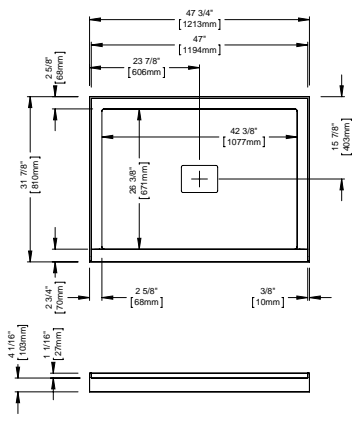

ROUGE 3248 ALCOVE BASE
Integrated Tiling Flange

Acrylic Color: White $1000

DOORS

AZELIA 48 (Front panels only)		
Chrome/Clear	31.1308.052.30	$1200
EXALT 48 (Front panels only)		
Chrome/Clear	31.1274.052.30	$1550
EXALT BLACK 48 (Front panels only)		
Black/Clear	31.1274.052.37	$1950
SELLA 48 (Front panels only)		
Chrome/Clear	31.1324.052.30	$1150

ROUGE 3442 CORNER
41 1/16" x 33 7/8" x 4 1/16"

ROUGE 3248 ALCOVE
47 3/4" x 31 7/8" x 4 1/16"