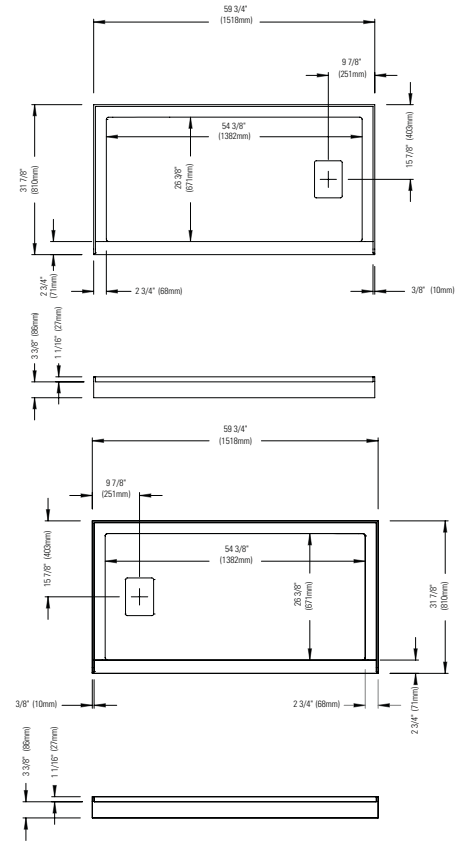

LEAK-BARRIER SHOWER BASES

48hrs

ROUGE 3260 ALCOVE

59 3/4" x 31 7/8" x 4 7/16"

ROUGE 3260 ALCOVE BASE

Integrated Tiling Flange

Acrylic Color: White

$1100

DOORS

AZELIA 60 (Front panels only)

Chrome/Clear **31.1308.062.30** $1250

EXALT 60 (Front panels only)

Chrome/Clear **31.1274.062.30** $1850

EXALT BLACK 60 (Front panels only)

Black/Clear **31.1274.062.37** $2150

SELLA 60 (Front panels only)

Chrome/Clear **31.1324.062.30** $1200

21.16612.4582.10

21.16612.4082.10