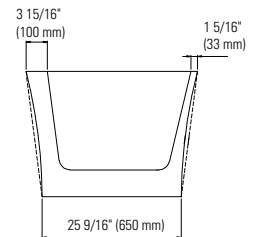

White
62.6010.102.10

Brushed Nickel
62.6010.102.61

Black
62.6010.102.20

BADEN F1 3266

66 3/4" x 31 1/2" x 23" [61 gallons]

48 hrs
5 days

Bathtub only

BAD3266F1