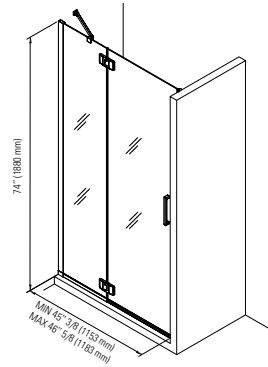

* Produits Neptune applies a cutting-edge protective covering, which repels water and dirt for easy cleaning and increases the lifespan of your shower doors.

AZELIA 36

AZELIA 42

AZELIA 48

AZELIA 60

AZELIA 3636