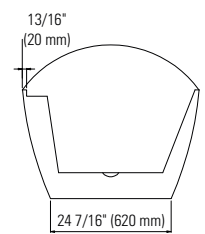

White
62.6010.102.10

Brushed Nickel
62.6010.102.61

Black
62.6010.102.20

MURANO F1 3460

59 1/16" x 33 7/16" x 29 1/8" [42 gallons]

48hrs
5 days

Bathtub only

MUR3460F1