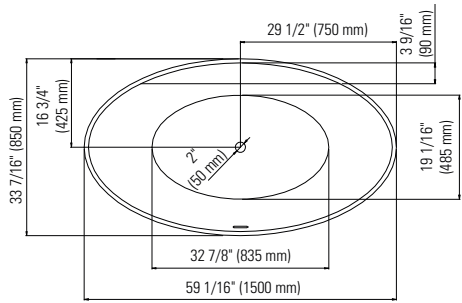

White
62.6010.102.10

Brushed Nickel
62.6010.102.61

Black
62.6010.102.20

MURANO F1 3460

59 1/16" x 33 7/16" x 29 1/8" [42 gallons]

48hrs
5 days

Bathtub only

MUR3460F1