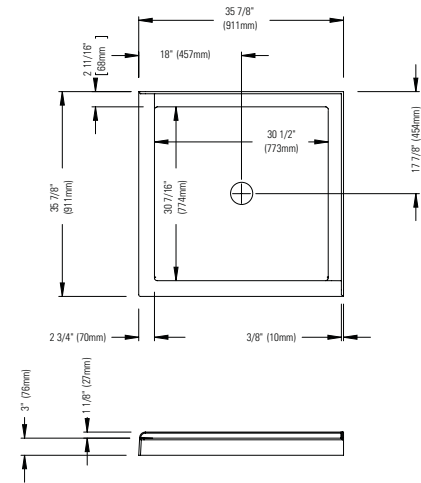

DOORS

AZELIA 3636 (front panels and return glass panel)

Chrome/Clear

31.1308.223.30

$1300

SELLA 3636 (front panels and return glass panel)

Chrome/Clear

31.1324.224.30

$1350

21.16836.2070.10