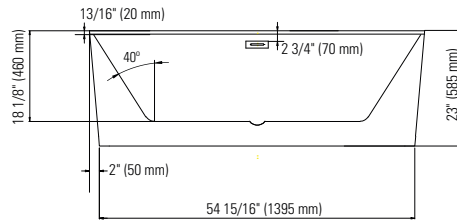

59 1/16" x 31 5/16" x 23" [67 gallons]

48hrs
5 days

Bathtub only

COL3260F1

\$3400

Mass-Air

COL3260F1M*

\$5150