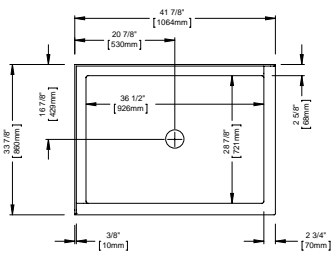

48hrs

IMPACT 3442 CORNER BASE
Integrated Tiling Flange

Acrylic Color: White $1000

DOOR

AZELIA 3442 (front panels and return glass panel)
Chrome/Clear 31.1308.773.30 $1350

IMPACT 3248 ALCOVE BASE
Integrated Tiling Flange

Acrylic Color: White $1000

DOORS

- AZELIA 48 (Front panels only)
  Chrome/Clear 31.1308.052.30 $1200
- EXALT 48 (Front panels only)
  Chrome/Clear 31.1274.052.30 $1550
- EXALT BLACK 48 (Front panels only)
  Black/Clear 31.1274.052.37 $1950
- SELLA 48 (Front panels only)
  Chrome/Clear 31.1324.052.30 $1150

IMPACT 3442 CORNER

41 1/16" x 33 7/8" x 4 1/16"

IMPACT 3248 ALCOVE

47 3/4" x 31 7/8" x 4 1/16"