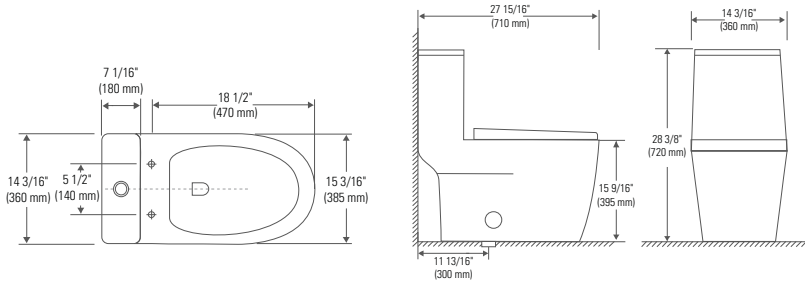

TOILETS

*FB1699-2 Zen Toilet (40.1161.111.10) $1035
White

Equipped with a 6 and 4 liters
(1.6 and 1.1 gallons) double flush system.
Integrated soft close and removable seat.
Fully glazed trapway
Sides caps
1000 + grams

*Must be ordered in multiples of 6 units.

48hrs

ZEN

*FB1697-1 Florence Toilet (40.1171.111.10) $835
White

Equipped with a 6 and 4 liters
(1.6 and 1.1 gallons) double flush system.
Integrated soft close and removable seat.
Fully glazed trapway
Sides caps
1000 + grams

*Must be ordered in multiples of 6 units.

48hrs