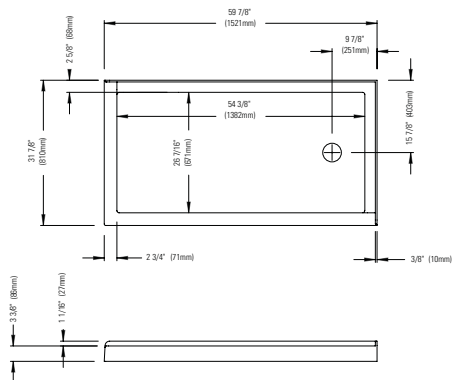

LEAK-BARRIER SHOWER BASES

48hrs

IMPACT 3260 ALCOVE

59 3/4" x 31 7/8" x 4 7/16"

IMPACT 3260 ALCOVE BASE

Integrated Tiling Flange

Acrylic Color: White

$1100

DOORS

AZELIA 60 (Front panels only)

Chrome/Clear **31.1308.062.30** $1250

EXALT 60 (Front panels only)

Chrome/Clear **31.1274.062.30** $1850

EXALT BLACK 60 (Front panels only)

Black/Clear **31.1274.062.37** $2150

SELLA 60 (Front panels only)

Chrome/Clear **31.1324.062.30** $1200