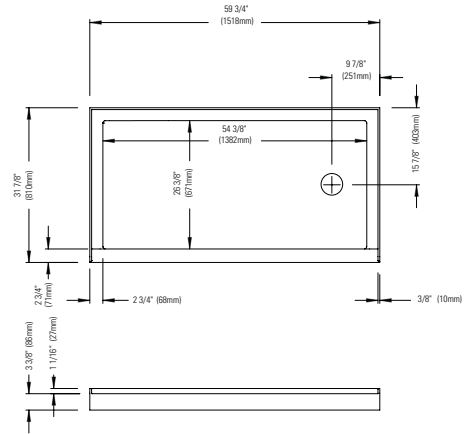

LEAK-BARRIER SHOWER BASES

48hrs

IMPACT 3260 ALCOVE

59 3/4" x 31 7/8" x 4 7/16"

IMPACT 3260 ALCOVE BASE

Integrated Tiling Flange

Acrylic Color: White

$1100

DOORS

AZELIA 60 (Front panels only)

Chrome/Clear **31.1308.062.30** $1250

EXALT 60 (Front panels only)

Chrome/Clear **31.1274.062.30** $1850

EXALT BLACK 60 (Front panels only)

Black/Clear **31.1274.062.37** $2150

SELLA 60 (Front panels only)

Chrome/Clear **31.1324.062.30** $1200