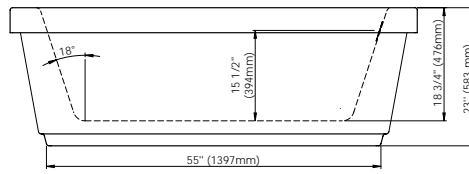

Bathtub only

IMP3466F2

$2600

Mass-Air

IMP3466F2M

$4350

Included: 12 injectors, 750W (1 1/2h.p.) Optima blower, with 300W heating element, 72" blower hose extension, and remote control.

Rouge-Air

IMP3466F2A

$4350

Included: 12 micro-jets, 750W (1 1/2h.p.) Optima blower, with 300W heating element, 72" blower hose extension, and remote control.

GENERAL OPTIONS

Acrylic Colour: White	Standard
Gel black neck pillow (12" x 4 1/4" x 1 1/4")	18.6000.100.20 $95
Drain D105 (20") : Chrome	62.4020.102.60 $185

MASS-AIR / ROUGE-AIR OPTIONS

Mass-Air Jet finish: White/Chrome	Standard
Others: Chrome/Chrome	add $60
96" blower hose extension	95.5013.168.00 $100

A blower hose extension is required when the blower is located more than 4' from the bathtub.