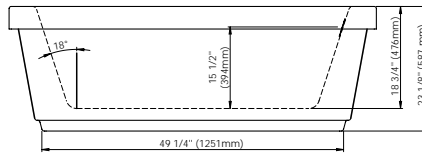

MUNICH F2 3260

58 7/8" x 31 5/8" x 23 1/8" [62 gallons]

48 hrs
5 days

Bathtub only

MUN3260F2

$2600

Mass-Air

MUN3260F2M

$4350

Included: 12 micro-jets, 750W (1 1/2h.p.) Optima blower, with 300W heating element, 72" blower hose extension, and remote control.

Rouge-Air

MUN3260F2A

$4350

Included: 12 micro-jets, 750W (1 1/2h.p.) Optima blower, with 300W heating element, 72" blower hose extension, and remote control.

GENERAL OPTIONS

Overflow and waste included: Chrome

Acrylic Colour: White

Standard

Bathtub drain adapter (picture below) D-111-ABS 62.6010.103.00* or D-111-PVC 62.6010.104.00*

$299

Gel black neck pillow (12" x 4 1/4" x 1 1/4") 18.6000.100.20

$95

White, black or brushed nickel overflow and drain kit

$135

MASS-AIR / ROUGE-AIR OPTIONS

Mass-Air Jet finish: White/Chrome

Standard

Others: Chrome/Chrome

add $60

96" blower hose extension

95.5013.168.00

$100

A blower hose extension is required when the blower is located more than 4' from the bathtub.

*Quantity ordered must be in multiples of 8 units per code.

BATHTUB DRAIN ADAPTER

123Connect is a freestanding bathtub rough-in (install before tile).

- Quick, easy and clean installation.
- No access panel required.
- Allows for an installation as close to the wall as possible.

D-111 ABS
62.6010.103.00

D-111 PVC
62.6010.104.00

LINEAR OVERFLOW

Chrome (standard)
62.6010.102.60

White
62.6010.102.10

Brushed Nickel
62.6010.102.61

Black
62.6010.102.20