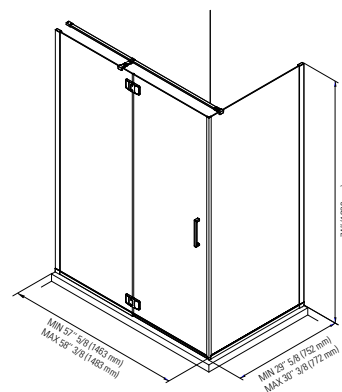

AZELIA 3260