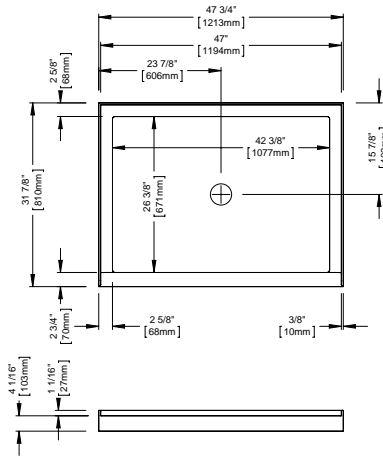

48hrs

IMPACT 3442 CORNER BASE
Integrated Tiling Flange

Acrylic Color: White $1000

DOOR

AZELIA 3442 (front panels and return glass panel)
Chrome/Clear 31.1308.773.30 $1350

IMPACT 3248 ALCOVE BASE
Integrated Tiling Flange

Acrylic Color: White $1000

DOORS

- AZELIA 48 (Front panels only)
  Chrome/Clear 31.1308.052.30 $1200
- EXALT 48 (Front panels only)
  Chrome/Clear 31.1274.052.30 $1550
- EXALT BLACK 48 (Front panels only)
  Black/Clear 31.1274.052.37 $1950
- SELLA 48 (Front panels only)
  Chrome/Clear 31.1324.052.30 $1150

IMPACT 3442 CORNER

41 1/16" x 33 7/8" x 4 1/16"

IMPACT 3248 ALCOVE

47 3/4" x 31 7/8" x 4 1/16"