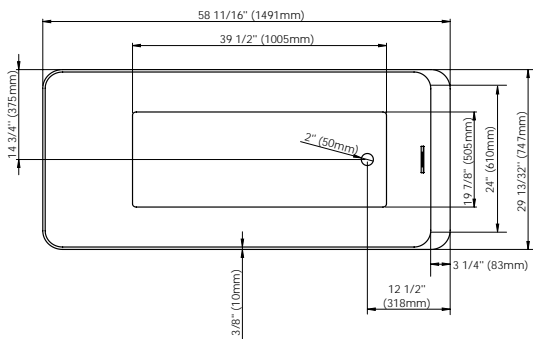

LAUZANNE F1 3060

58 11/16" x 29 13/32" x 23" [64 gallons]

48hrs
5 days

Bathtub only

LAU3060F1

$3400

Mass-Air

LAU3060F1M

$5150

Included: 12 injectors, 750W (1 1/2h.p.) Optima blower, with 300W heating element, 72" blower hose extension, and remote control.

Rouge-Air

LAU3060F1A

$5150

Included: 12 micro-jets, 750W (1 1/2h.p.) Optima blower, with 300W heating element, 72" blower hose extension, and remote control.

GENERAL OPTIONS

Overflow and waste included: Chrome

Acrylic Colour: White

Standard

Bathtub drain adapter (picture below) D-111-ABS 62.6010.103.00* or

D-111-PVC 62.6010.104.00* $299

Gel black neck pillow (12" x 4 1/4" x 1 1/4") 18.6000.100.20 $95

White, black or brushed nickel overflow and drain kit $135

MASS-AIR / ROUGE-AIR OPTIONS

Mass-Air Jet finish: White/Chrome

Standard

Others: Chrome/Chrome

add $60

96" blower hose extension 95.5013.168.00 $100

A blower hose extension is required when the blower is located more than 4' from the bathtub.

*Quantity ordered must be in multiples of 8 units per code.

BATHTUB DRAIN ADAPTER

123Connect is a freestanding bathtub rough-in (install before tile).

- Quick, easy and clean installation.
- No access panel required.
- Allows for an installation as close to the wall as possible.

D-111 ABS
62.6010.103.00

D-111 PVC
62.6010.104.00

LINEAR OVERFLOW

Chrome (standard)
62.6010.102.60

White
62.6010.102.10

Brushed Nickel
62.6010.102.61

Black
62.6010.102.20