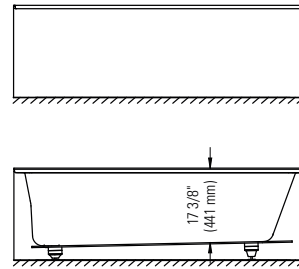

LEMANS 3060

59 3/4" x 30" x 20 5/8" [47 gallons]

48hrs
5 days

* ABOVE THE FLOOR ROUGH (AFR)

Bathtub only

LEM3060 BJD $1300
LEM3060 BJG $1300

Mass-Air

LEM3060 BJDM $3050
LEM3060 BJGM $3050

Included: 12 injectors, 750W (1 1/2h.p.) Optima blower, with 300W heating element, 72" blower hose extension, and remote control.

Rouge-Air

LEM3060 BJDA $3050
LEM3060 BJGA $3050

Included: 12 micro-jets, 750W (1 1/2h.p.) Optima blower, with 300W heating element, 72" blower hose extension, and remote control.

GENERAL OPTIONS

Acrylic Colour: White	Standard
Gel black neck pillow (12" x 4 1/4" x 1 1/4")	18.6000.100.20 $95
Drain D105 (20") : Chrome	62.4020.102.60 $185

MASS-AIR / ROUGE-AIR OPTIONS

Mass-Air Jet finish: White/Chrome	Standard
Others: Chrome/Chrome	add $60
96" blower hose extension	95.5013.168.00 $100

A blower hose extension is required when the blower is located more than 4' from the bathtub.