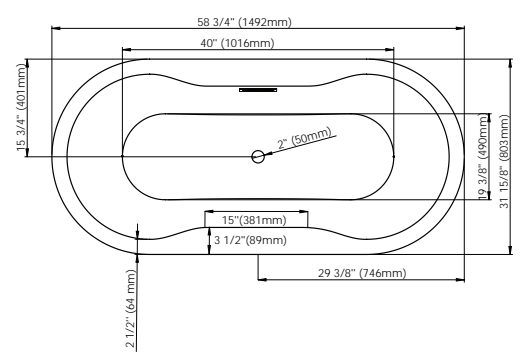

White
62.6010.102.10

Brushed Nickel
62.6010.102.61

Black
62.6010.102.20

BERLIN F1 3260
58 3/4" x 31 5/8" x 23 1/4" [58 gallons]

**48 hrs
5 days**

Bathtub only

BER3260F1

\$3400