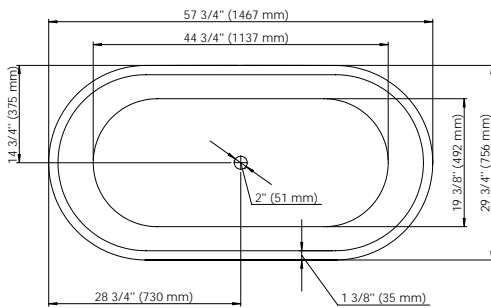

MONACO F1 3060

57 3/4" x 29 3/4" x 22 3/8" [55 gallons]

**48hrs
5 days**

Bathtub only

MON3060F1

$3400

Mass-Air

MON3060F1M

$5150

Included: 12 injectors, 750W (1 1/2h.p.) Optima blower, with 300W heating element, 72" blower hose extension, and remote control.

Rouge-Air

MON3060F1A

$5150

Included: 12 micro-jets, 750W (1 1/2h.p.) Optima blower, with 300W heating element, 72" blower hose extension, and remote control.

GENERAL OPTIONS

Overflow and waste included: Chrome

Acrylic Colour: White

Standard

Bathtub drain adapter (picture below) D-111-ABS 62.6010.103.00* or D-111-PVC 62.6010.104.00*

$299

Gel black neck pillow (12" x 4 1/4" x 1 1/4") 18.6000.100.20

$95

White, black or brushed nickel overflow and drain kit

$135

MASS-AIR / ROUGE-AIR OPTIONS

Mass-Air Jet finish: White/Chrome

Standard

Others: Chrome/Chrome

add $60

96" blower hose extension

95.5013.168.00

$100

A blower hose extension is required when the blower is located more than 4' from the bathtub.

*Quantity ordered must be in multiples of 8 units per code.

BATHTUB DRAIN ADAPTER

123Connect is a freestanding bathtub rough-in (install before tile).

- Quick, easy and clean installation.
- No access panel required.
- Allows for an installation as close to the wall as possible.

D-111 ABS
62.6010.103.00

D-111 PVC
62.6010.104.00

LINEAR OVERFLOW

Chrome (standard)
62.6010.102.60

White
62.6010.102.10

Brushed Nickel
62.6010.102.61

Black
62.6010.102.20