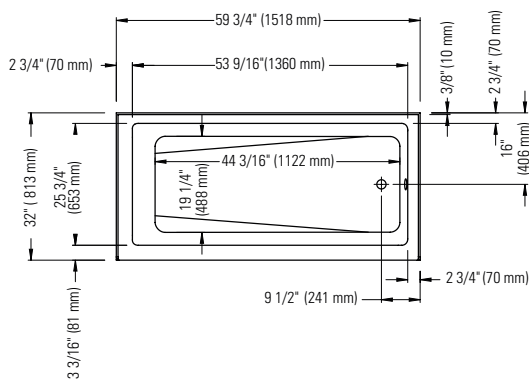

White
62.6010.102.10

Brushed Nickel
62.6010.102.61

Black
62.6010.102.20

OSLO 3260

59 3/4" x 32" x 20 5/8" [54 gallons]

* ABOVE THE FLOOR ROUGH (AFR)

**48hrs
5 days**

Bathtub only