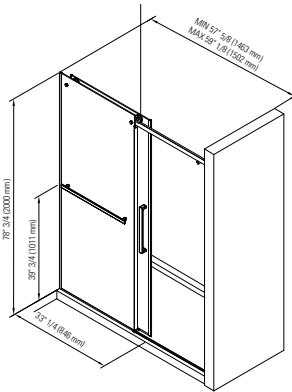

EXALT 60

* Produits Neptune applies a cutting-edge protective covering, which repels water and dirt for easy cleaning and increases the lifespan of your shower doors.

All dimensions are approximate and subject to change without notice. Please refer to the installation guide before beginning the installation.