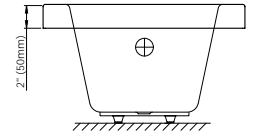

IMPACT 3260

58 7/8" x 31 5/8" x 22 1/8" [62 gallons]

48hrs
5 days

Bathtub only

IMP3260

$1000

Mass-Air

IMP3260M

$2750

Included: 12 injectors, 750W (1 1/2h.p.) Optima blower, with 300W heating element, 72" blower hose extension, and remote control.

Rouge-Air

IMP3260A

$2750

Included: 12 micro-jets, 750W (1 1/2h.p.) Optima blower, with 300W heating element, 72" blower hose extension, and remote control.

GENERAL OPTIONS

Acrylic Colour: White	Standard
Gel black neck pillow (12" x 4 1/4" x 1 1/4")	$95
Drain D105 (20") : Chrome	$185

MASS-AIR / ROUGE-AIR OPTIONS

Mass-Air Jet finish: White/Chrome	Standard
Others: Chrome/Chrome	add $60
96" blower hose extension	$100

A blower hose extension is required when the blower is located more than 4' from the bathtub.