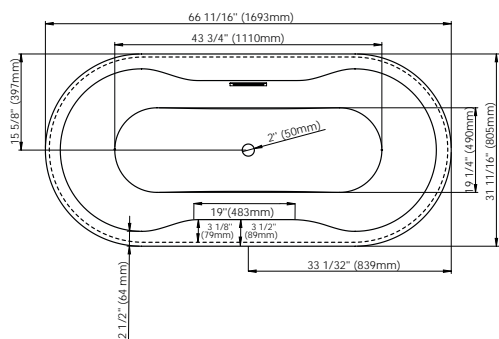

- **Bathtub only** **BER3266F2** $2700

- **Mass-Air** **BER3266F2M** $4450
  Included: 12 injectors, 750W (1 1/2h.p.) Optima blower, with 300W heating element, 72" blower hose extension, and remote control.

- **Rouge-Air** **BER3266F2A** $4450
  Included: 12 micro-jets, 750W (1 1/2h.p.) Optima blower, with 300W heating element, 72" blower hose extension, and remote control.

GENERAL OPTIONS		
Overflow and waste included: Chrome		
Acrylic Colour: White		Standard
Bathtub drain adapter (picture below) D-111-ABS 62.6010.103.00* or D-111-PVC 62.6010.104.00*		$299
Gel black neck pillow (12" x 4 1/4" x 1 1/4") 18.6000.100.20		$95
White, black or brushed nickel overflow and drain kit		$135
MASS-AIR / ROUGE-AIR OPTIONS		
Mass-Air Jet finish: White/Chrome		Standard
Others: Chrome/Chrome		add $60
96" blower hose extension	95.5013.168.00	$100
A blower hose extension is required when the blower is located more than 4' from the bathtub.		

*Quantity ordered must be in multiples of 8 units per code.

BATHTUB DRAIN ADAPTER

123Connect is a freestanding bathtub rough-in (install before tile).

- Quick, easy and clean installation.
- No access panel required.
- Allows for an installation as close to the wall as possible.

D-111 ABS **62.6010.103.00**   D-111 PVC **62.6010.104.00**