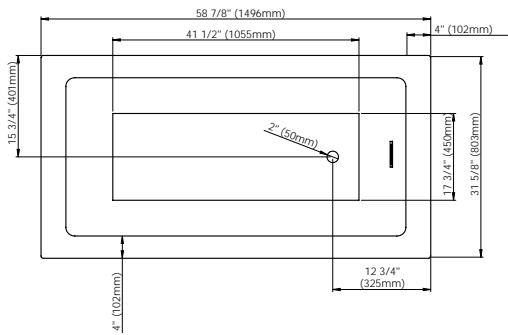

Bathtub only

MUN3260

$1050

Mass-Air

MUN3260M

$2800

Included: 12 injectors, 750W (1 1/2h.p.) Optima blower, with 300W heating element, 72" blower hose extension, and remote control.

Rouge-Air

MUN3260A

$2800

Included: 12 micro-jets, 750W (1 1/2h.p.) Optima blower, with 300W heating element, 72" blower hose extension, and remote control.

GENERAL OPTIONS

Overflow and waste included: Chrome

Acrylic Colour: White

Standard

Gel black neck pillow (12" x 4 1/4" x 1 1/4") 18.6000.100.20

$95

White, black or brushed nickel overflow and drain kit

$135

MASS-AIR / ROUGE-AIR OPTIONS

Mass-Air Jet finish: White/Chrome

Standard

Others: Chrome/Chrome

add $60

96" blower hose extension

95.5013.168.00

$100

A blower hose extension is required when the blower is located more than 4' from the bathtub.

LINEAR OVERFLOW

Chrome (standard)
62.6010.102.60

White
62.6010.102.10

Brushed Nickel
62.6010.102.61

Black
62.6010.102.20