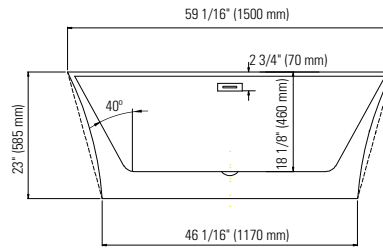

White
62.6010.102.10

Brushed Nickel
62.6010.102.61

Black
62.6010.102.20

BADEN F1 3260

59 1/16" x 31 5/16" x 23" [52 gallons]

48 hrs
5 days

Bathtub only

BAD3260F1