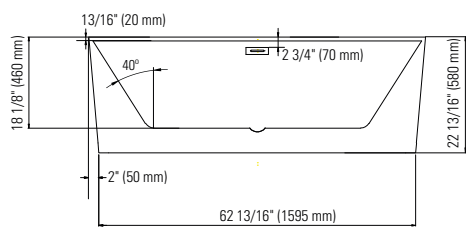

COLOGNE F1 3266

66 15/16" x 31 5/16" x 22 13/16" [67 gallons]

**48hrs
5 days**

Bathtub only **COL3266F1** $3500

Mass-Air **COL3266F1M*** $5250

Included: 12 injectors, 750W (1 1/2h.p.) Optima blower, with 300W heating element, 72" blower hose extension, and remote control.

Rouge-Air **COL3266F1A*** $5250

Included: 12 micro-jets, 750W (1 1/2h.p.) Optima blower, with 300W heating element, 72" blower hose extension, and remote control.

* Impossible to install a faucet on the deck.

GENERAL OPTIONS

Overflow and waste included: Chrome	
Acrylic Colour: White	Standard
Bathtub drain adapter (picture below) D-111-ABS 62.6010.103.00* or D-111-PVC 62.6010.104.00*	$299
Gel black neck pillow (12" x 4 1/4" x 1 1/4") 18.6000.100.20	$95
White, black or brushed nickel overflow and drain kit	$135

MASS-AIR / ROUGE-AIR OPTIONS

Mass-Air Jet finish: White/Chrome	Standard
Others: Chrome/Chrome	add $60
96" blower hose extension	95.5013.168.00 $100

A blower hose extension is required when the blower is located more than 4' from the bathtub.

*Quantity ordered must be in multiples of 8 units per code.

BATHTUB DRAIN ADAPTER

123Connect is a freestanding bathtub rough-in (install before tile).

- Quick, easy and clean installation.
- No access panel required.
- Allows for an installation as close to the wall as possible.

D-111 ABS
62.6010.103.00

D-111 PVC
62.6010.104.00

LINEAR OVERFLOW

Chrome (standard)
62.6010.102.60

White
62.6010.102.10

Brushed Nickel
62.6010.102.61

Black
62.6010.102.20