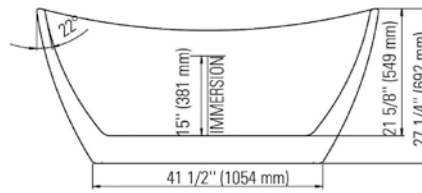

59 3/8" x 31 3/8" x 27 1/4" [61 gallons]

Bathtub only

FLO3260F1

\$3400

Mass-Air

FLO3260F1M

\$5150

Included: 12 injectors, 750W (1 1/2h.p.) Optima blower, with 300W heating element, 72" blower hose extension, and remote control.