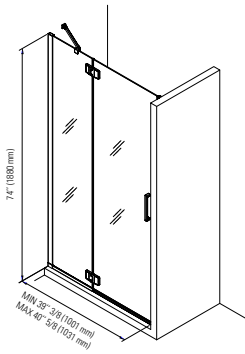

AZELIA 42

* Produits Neptune applies a cutting-edge protective covering, which repels water and dirt for easy cleaning and increases the lifespan of your shower doors.

All dimensions are approximate and subject to change without notice. Please refer to the installation guide before beginning the installation.