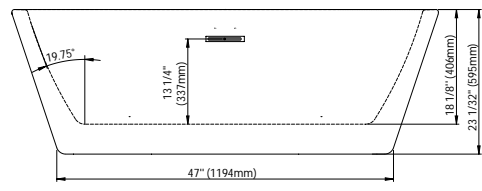

White
62.6010.102.10

Brushed Nickel
62.6010.102.61

Black
62.6010.102.20

BERLIN F1 3266
66 11/16" x 31 11/16" x 23 1/32" [64 gallons]

	Bathtub only	BER3266F1	\$3500
	Mass-Air Included: 12 injectors, 750W (1 1/2h.p.) Optima blower, with 300W heating element, 72" blower hose extension, and remote control.	BER3266F1M	\$5250
	Rouge-Air Included: 12 micro-jets, 750W (1 1/2h.p.) Optima blower, with 300W heating element, 72" blower hose extension, and remote control.	BER3266F1A	\$5250