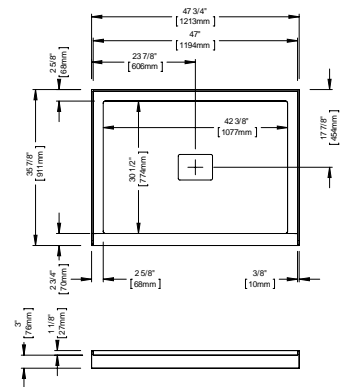

DOORS

AZELIA 48 (Front panels only)

Chrome/Clear **31.1308.052.30** $1200

EXALT 48 (Front panels only)

Chrome/Clear **31.1274.052.30** $1550

EXALT BLACK 48 (Front panels only)

Black/Clear **31.1274.052.37** $1950

SELLA 48 (Front panels only)

Chrome/Clear **31.1324.052.30** $1150

21.16618.0082.10