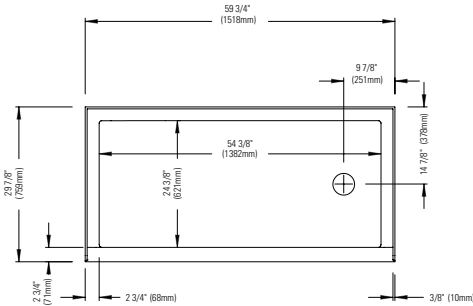

48hrs

IMPACT 3648 CORNER BASE

Integrated Tiling Flange

Acrylic Color: White $1000

DOORS

AZELIA 3648 (Front panels and return glass panel)

Chrome/Clear **31.1308.253.30** $1450

EXALT 3648 (Front panels and return glass panel)

Chrome/Clear **31.1274.253.30** $2050

EXALT BLACK 3648 (Front panels and return glass panel)

Black/Clear **31.1274.253.37** $2250

SELLA 3648 (Front panels and return glass panel)

Chrome/Clear **31.1324.253.30** $1450

IMPACT 3060 ALCOVE BASE

Integrated Tiling Flange

Acrylic Color: White $1100

DOORS

AZELIA 60 (front panels only)

Chrome/Clear **31.1308.062.30** $1250

EXALT 60 (front panels only)

Chrome/Clear **31.1274.062.30** $1850

EXALT BLACK 60 (front panels only)

Black/Clear **31.1274.062.37** $2150

SELLA 60 (front panels only)

Chrome/Clear **31.1324.062.30** $1200

IMPACT 3648 CORNER

47 3/4" x 35 7/8" x 3"

IMPACT 3060 ALCOVE

35 7/8" x 35 7/8" x 2 3/4"