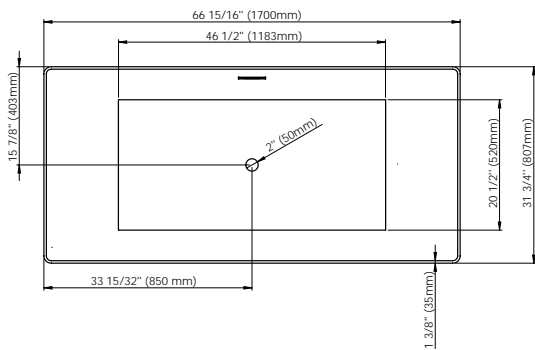

Bathtub only **PRA3260F1** $3400

Mass-Air **PRA3260F1M** $5150
Included: 12 injectors, 750W (1 1/2h.p.) Optima blower, with 300W heating element, 72" blower hose extension, and remote control.

Rouge-Air **PRA3260F1A** $5150
Included: 12 micro-jets, 750W (1 1/2h.p.) Optima blower, with 300W heating element, 72" blower hose extension, and remote control.

GENERAL OPTIONS

Overflow and waste included: Chrome	
Acrylic Colour: White	Standard
Bathtub drain adapter (picture below) D-111-ABS 62.6010.103.00* or D-111-PVC 62.6010.104.00*	$299
Gel black neck pillow (12" x 4 1/4" x 1 1/4") 18.6000.100.20	$95
White, black or brushed nickel overflow and drain kit	$135

MASS-AIR / ROUGE-AIR OPTIONS

Mass-Air Jet finish: White/Chrome	Standard
Others: Chrome/Chrome	add $60
96" blower hose extension	95.5013.168.00 $100

A blower hose extension is required when the blower is located more than 4' from the bathtub.

*Quantity ordered must be in multiples of 8 units per code.

BATHTUB DRAIN ADAPTER

123Connect is a freestanding bathtub rough-in (install before tile).

- Quick, easy and clean installation.
- No access panel required.
- Allows for an installation as close to the wall as possible.

D-111 ABS **62.6010.103.00**   D-111 PVC **62.6010.104.00**