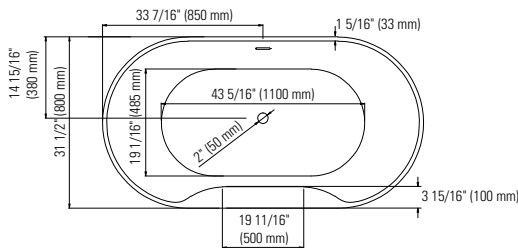

BADEN F1 3266

66 3/4" x 31 1/2" x 23" [61 gallons]

48 hrs
5 days

Bathtub only

BAD3266F1

$3500

Mass-Air

BAD3266F1M

$5250

Included: 12 injectors, 750W (1 1/2h.p.) Optima blower, with 300W heating element, 72" blower hose extension, and remote control.

Rouge-Air

BAD3266F1A

$5250

Included: 12 micro-jets, 750W (1 1/2h.p.) Optima blower, with 300W heating element, 72" blower hose extension, and remote control.

GENERAL OPTIONS

Overflow and waste included: Chrome

Acrylic Colour: White

Standard

Bathtub drain adapter (picture below) D-111-ABS 62.6010.103.00* or D-111-PVC 62.6010.104.00* $299

Gel black neck pillow (12" x 4 1/4" x 1 1/4") 18.6000.100.20 $95

White, black or brushed nickel overflow and drain kit $135

MASS-AIR / ROUGE-AIR OPTIONS

Mass-Air Jet finish: White/Chrome

Standard

Others: Chrome/Chrome

add $60

96" blower hose extension

95.5013.168.00

$100

A blower hose extension is required when the blower is located more than 4' from the bathtub.

*Quantity ordered must be in multiples of 8 units per code.

BATHTUB DRAIN ADAPTER

123Connect is a freestanding bathtub rough-in (install before tile).

- Quick, easy and clean installation.
- No access panel required.
- Allows for an installation as close to the wall as possible.

D-111 ABS
62.6010.103.00

D-111 PVC
62.6010.104.00

LINEAR OVERFLOW

Chrome (standard)
62.6010.102.60

White
62.6010.102.10

Brushed Nickel
62.6010.102.61

Black
62.6010.102.20