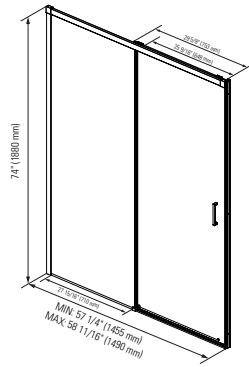

* Products Neptune applies a cutting-edge protective covering, which repels water and dirt for easy cleaning and increases the lifespan of your shower doors.

SELLA 3636

SELLA 48

SELLA 60

SELLA 3248

SELLA 3648