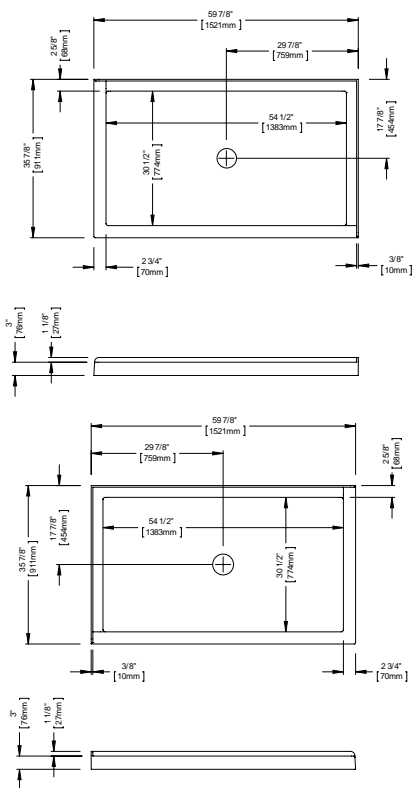

IMPACT 3660 CORNER BASE
Integrated Tiling Flange
Acrylic Color: White $1100

DOORS		
AZELIA 3660 (Front panels and return glass panel)		
Chrome/Clear	31.1308.263.30	$1550
EXALT 3660 (Front panels and return glass panel)		
Chrome/Clear	31.1274.263.30	$2550
EXALT BLACK 3660 (Front panels and return glass panel)		
Black/Clear	31.1274.263.37	$2750
SELLA 3660 (Front panels and return glass panel)		
Chrome/Clear	31.1324.263.30	$1550

IMPACT 3660 ALCOVE
59 3/4" x 35 7/8" x 3"

IMPACT 3660 CORNER
59 7/8" x 35 7/8" x 3"