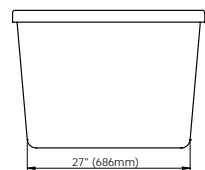

BERLIN F2 3266
66 11/16" x 31 11/16" x 23 1/32" [66 gallons]

48 hrs
5 days

- **Bathtub only** **BER3266F2** $2700

- **Mass-Air** **BER3266F2M** $4450
  Included: 12 injectors, 750W (1 1/2h.p.) Optima blower, with 300W heating element, 72" blower hose extension, and remote control.

- **Rouge-Air** **BER3266F2A** $4450
  Included: 12 micro-jets, 750W (1 1/2h.p.) Optima blower, with 300W heating element, 72" blower hose extension, and remote control.

GENERAL OPTIONS		
Overflow and waste included: Chrome		
Acrylic Colour: White		Standard
Bathtub drain adapter (picture below) D-111-ABS 62.6010.103.00* or D-111-PVC 62.6010.104.00*		$299
Gel black neck pillow (12" x 4 1/4" x 1 1/4") 18.6000.100.20		$95
White, black or brushed nickel overflow and drain kit		$135
MASS-AIR / ROUGE-AIR OPTIONS		
Mass-Air Jet finish: White/Chrome		Standard
Others: Chrome/Chrome		add $60
96" blower hose extension	95.5013.168.00	$100
A blower hose extension is required when the blower is located more than 4' from the bathtub.		

*Quantity ordered must be in multiples of 8 units per code.

BATHTUB DRAIN ADAPTER

123Connect is a freestanding bathtub rough-in (install before tile).

- Quick, easy and clean installation.
- No access panel required.
- Allows for an installation as close to the wall as possible.

D-111 ABS **62.6010.103.00**   D-111 PVC **62.6010.104.00**

LINEAR OVERFLOW

Chrome (standard)
62.6010.102.60

White
62.6010.102.10

Brushed Nickel
62.6010.102.61

Black
62.6010.102.20