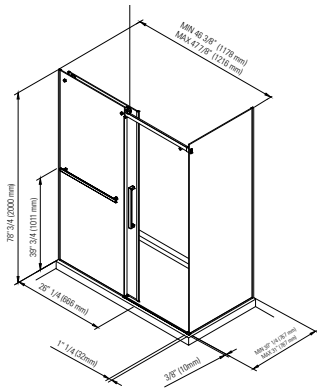

EXALT 3248

* Produits Neptune applies a cutting-edge protective covering, which repels water and dirt for easy cleaning and increases the lifespan of your shower doors.

All dimensions are approximate and subject to change without notice. Please refer to the installation guide before beginning the installation.