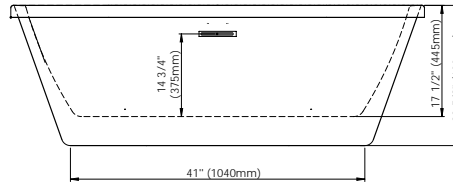

BERLIN F2 3260

59 1/2" x 31 5/8" x 23 5/8" [58 gallons]

48hrs
5 days

Bathtub only

BER3260F2

$2600

Mass-Air

BER3260F2M

$4350

Included: 12 injectors, 750W (1 1/2h.p.) Optima blower, with 300W heating element, 72" blower hose extension, and remote control.

Rouge-Air

BER3260F2A

$4350

Included: 12 micro-jets, 750W (1 1/2h.p.) Optima blower, with 300W heating element, 72" blower hose extension, and remote control.

GENERAL OPTIONS

Overflow and waste included: Chrome

Acrylic Colour: White

Standard

Bathtub drain adapter (picture below) D-111-ABS 62.6010.103.00* or D-111-PVC 62.6010.104.00*

$299

Gel black neck pillow (12" x 4 1/4" x 1 1/4") 18.6000.100.20

$95

White, black or brushed nickel overflow and drain kit

$135

MASS-AIR / ROUGE-AIR OPTIONS

Mass-Air Jet finish: White/Chrome

Standard

Others: Chrome/Chrome

add $60

96" blower hose extension

95.5013.168.00

$100

A blower hose extension is required when the blower is located more than 4' from the bathtub.

*Quantity ordered must be in multiples of 8 units per code.

BATHTUB DRAIN ADAPTER

123Connect is a freestanding bathtub rough-in (install before tile).

- Quick, easy and clean installation.
- No access panel required.
- Allows for an installation as close to the wall as possible.

D-111 ABS
62.6010.103.00

D-111 PVC
62.6010.104.00

LINEAR OVERFLOW

Chrome (standard)
62.6010.102.60

White
62.6010.102.10

Brushed Nickel
62.6010.102.61

Black
62.6010.102.20