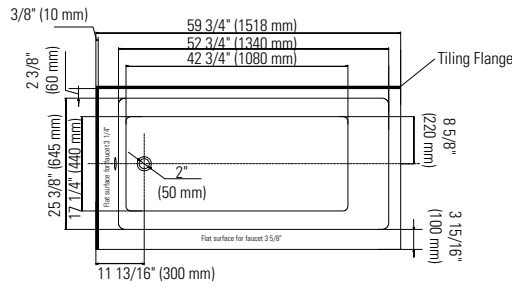

White
62.6010.102.10

Brushed Nickel
62.6010.102.61

Black
62.6010.102.20

**48hrs
5 days**

ZURICH 3260 L2L
59 3/4" x 32 1/2" x 21 5/8" [53gallons]

Bathtub only

ZUR3260L2L

\$2300