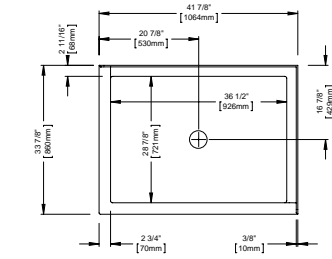

48hrs

IMPACT 3442 CORNER BASE
Integrated Tiling Flange

Acrylic Color: White $1000

DOOR

AZELIA 3442 (front panels and return glass panel)
Chrome/Clear 31.1308.773.30 $1350

IMPACT 3248 ALCOVE BASE
Integrated Tiling Flange

Acrylic Color: White $1000

DOORS

- AZELIA 48 (Front panels only)
  Chrome/Clear 31.1308.052.30 $1200
- EXALT 48 (Front panels only)
  Chrome/Clear 31.1274.052.30 $1550
- EXALT BLACK 48 (Front panels only)
  Black/Clear 31.1274.052.37 $1950
- SELLA 48 (Front panels only)
  Chrome/Clear 31.1324.052.30 $1150

IMPACT 3442 CORNER

41 1/16" x 33 7/8" x 4 1/16"

IMPACT 3248 ALCOVE

47 3/4" x 31 7/8" x 4 1/16"