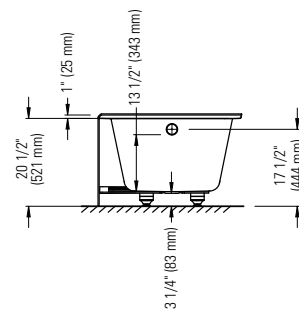

LEMANS 3260

59 3/4" x 32" x 20 5/8" [54 gallons]

48hrs
5 days

* ABOVE THE FLOOR ROUGH (AFR)

Bathtub only

LEM3260 BJD
LEM3260 BJJ

\$1300
\$1300

Mass-Air