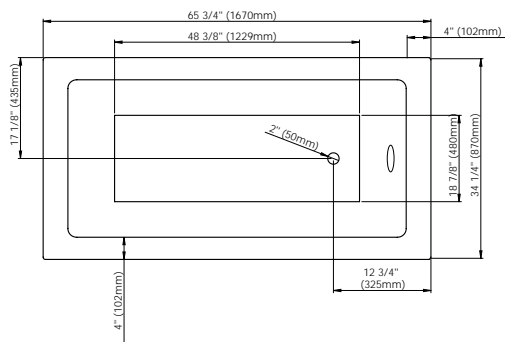

Bathtub only

IMP3466

$1150

Mass-Air

IMP3466M

$2900

Included: 12 injectors, 750W (1 1/2h.p.) Optima blower, with 300W heating element, 72" blower hose extension, and remote control.

Rouge-Air

IMP3466A

$2900

Included: 12 micro-jets, 750W (1 1/2h.p.) Optima blower, with 300W heating element, 72" blower hose extension, and remote control.

GENERAL OPTIONS

Acrylic Colour: White		Standard
Gel black neck pillow (12" x 4 1/4" x 1 1/4")	18.6000.100.20	$95
Drain D105 (20") : Chrome	62.4020.102.60	$185
MASS-AIR / ROUGE-AIR OPTIONS		
Mass-Air Jet finish: White/Chrome		Standard
Others: Chrome/Chrome		add $60
96" blower hose extension	95.5013.168.00	$100

A blower hose extension is required when the blower is located more than 4' from the bathtub.