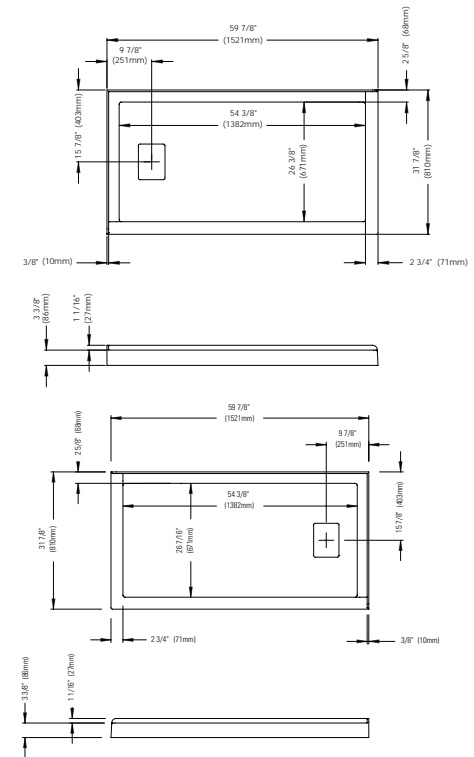

DOORS

AZELIA 3260 (Front panels and return glass panel)

Chrome/Clear **31.1308.163.30** $1500

EXALT 3260 (Front panels and return glass panel)

Chrome/Clear **31.1274.163.30** $2350

EXALT BLACK 3260 (Front panels and return glass panel)

Black/Clear **31.1274.163.37** $2550

SELLA 3260 (Front panels and return glass panel)

Chrome/Clear **31.1324.163.30** $1500

21.16612.4587.10

21.16612.4086.10