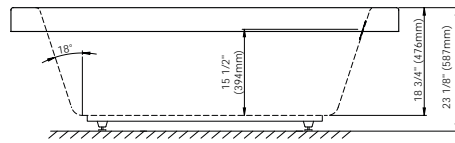

IMPACT 3260

58 7/8" x 31 5/8" x 22 1/8" [62 gallons]

48hrs
5 days

Bathtub only

IMP3260

$1000

Mass-Air

IMP3260M

$2750

Included: 12 injectors, 750W (1 1/2h.p.) Optima blower, with 300W heating element, 72" blower hose extension, and remote control.

Rouge-Air

IMP3260A

$2750

Included: 12 micro-jets, 750W (1 1/2h.p.) Optima blower, with 300W heating element, 72" blower hose extension, and remote control.

GENERAL OPTIONS

Acrylic Colour: White	Standard
Gel black neck pillow (12" x 4 1/4" x 1 1/4")	$95
Drain D105 (20") : Chrome	$185

MASS-AIR / ROUGE-AIR OPTIONS

Mass-Air Jet finish: White/Chrome	Standard
Others: Chrome/Chrome	add $60
96" blower hose extension	$100

A blower hose extension is required when the blower is located more than 4' from the bathtub.