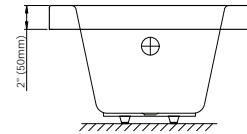

Bathtub only

IMP3466

$1150

Mass-Air

IMP3466M

$2900

Included: 12 injectors, 750W (1 1/2h.p.) Optima blower, with 300W heating element, 72" blower hose extension, and remote control.

Rouge-Air

IMP3466A

$2900

Included: 12 micro-jets, 750W (1 1/2h.p.) Optima blower, with 300W heating element, 72" blower hose extension, and remote control.

GENERAL OPTIONS

Acrylic Colour: White		Standard
Gel black neck pillow (12" x 4 1/4" x 1 1/4")	18.6000.100.20	$95
Drain D105 (20") : Chrome	62.4020.102.60	$185
MASS-AIR / ROUGE-AIR OPTIONS		
Mass-Air Jet finish: White/Chrome		Standard
Others: Chrome/Chrome		add $60
96" blower hose extension	95.5013.168.00	$100

A blower hose extension is required when the blower is located more than 4' from the bathtub.