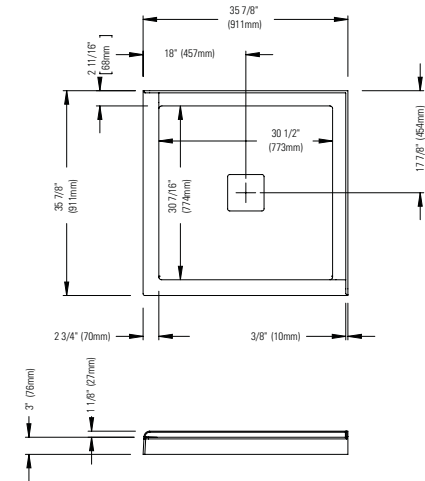

DOORS

AZELIA 3636 (front panels and return glass panel)

Chrome/Clear 31.1308.223.30 $1300

SELLA 3636 (front panels and return glass panel)

Chrome/Clear 31.1324.224.30 $1350

21.16636.2070.10