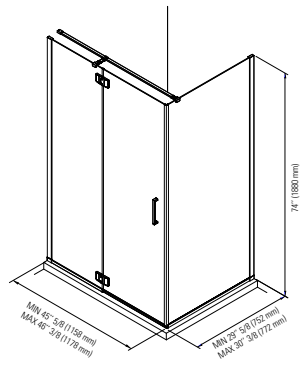

AZELIA 3248