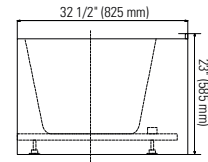

White
62.6010.102.10

Brushed Nickel
62.6010.102.61

Black
62.6010.102.20

BELGRADE F1 3266

65 13/16" x 26 11/16" x 23" [59gallons]

48hrs
5 days

Bathtub only

BEL3266F1