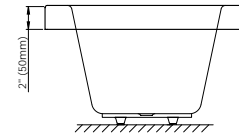

MUNICH 3260

58 7/8" x 31 5/8" x 22 1/8" [62 gallons]

48hrs
5 days

Bathtub only

MUN3260

$1050

Mass-Air

MUN3260M

$2800

Included: 12 injectors, 750W (1 1/2h.p.) Optima blower, with 300W heating element, 72" blower hose extension, and remote control.

Rouge-Air

MUN3260A

$2800

Included: 12 micro-jets, 750W (1 1/2h.p.) Optima blower, with 300W heating element, 72" blower hose extension, and remote control.

GENERAL OPTIONS

Overflow and waste included: Chrome

Acrylic Colour: White

Standard

Gel black neck pillow (12" x 4 1/4" x 1 1/4") 18.6000.100.20

$95

White, black or brushed nickel overflow and drain kit

$135

MASS-AIR / ROUGE-AIR OPTIONS

Mass-Air Jet finish: White/Chrome

Standard

Others: Chrome/Chrome

add $60

96" blower hose extension

95.5013.168.00

$100

A blower hose extension is required when the blower is located more than 4' from the bathtub.

LINEAR OVERFLOW

Chrome (standard)
62.6010.102.60

White
62.6010.102.10

Brushed Nickel
62.6010.102.61

Black
62.6010.102.20