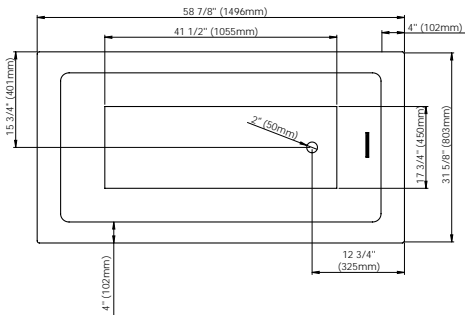

MUNICH F2 3260

58 7/8" x 31 5/8" x 23 1/8" [62 gallons]

48 hrs
5 days

Bathtub only

MUN3260F2

$2600

Mass-Air

MUN3260F2M

$4350

Included: 12 micro-jets, 750W (1 1/2h.p.) Optima blower, with 300W heating element, 72" blower hose extension, and remote control.

Rouge-Air

MUN3260F2A

$4350

Included: 12 micro-jets, 750W (1 1/2h.p.) Optima blower, with 300W heating element, 72" blower hose extension, and remote control.

GENERAL OPTIONS

Overflow and waste included: Chrome

Acrylic Colour: White

Standard

Bathtub drain adapter (picture below) D-111-ABS 62.6010.103.00* or D-111-PVC 62.6010.104.00*

$299

Gel black neck pillow (12" x 4 1/4" x 1 1/4") 18.6000.100.20

$95

White, black or brushed nickel overflow and drain kit

$135

MASS-AIR / ROUGE-AIR OPTIONS

Mass-Air Jet finish: White/Chrome

Standard

Others: Chrome/Chrome

add $60

96" blower hose extension

95.5013.168.00

$100

A blower hose extension is required when the blower is located more than 4' from the bathtub.

*Quantity ordered must be in multiples of 8 units per code.

BATHTUB DRAIN ADAPTER

123Connect is a freestanding bathtub rough-in (install before tile).

- Quick, easy and clean installation.
- No access panel required.
- Allows for an installation as close to the wall as possible.

D-111 ABS
62.6010.103.00

D-111 PVC
62.6010.104.00

LINEAR OVERFLOW

Chrome (standard)
62.6010.102.60

White
62.6010.102.10

Brushed Nickel
62.6010.102.61

Black
62.6010.102.20