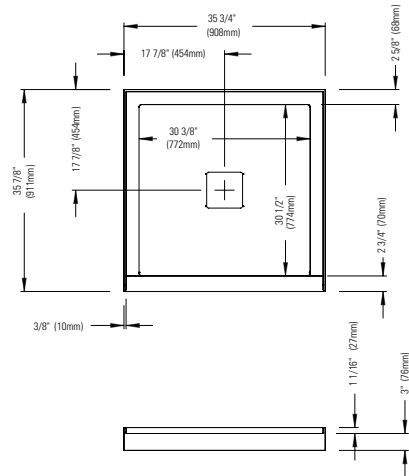

LEAK-BARRIER SHOWER BASES

48hrs

ROUGE 3636 ALCOVE

35 7/8" x 35 7/8" x 2 3/4"

ROUGE 3636 ALCOVE BASE

Integrated Tiling Flange

Acrylic Color: White $900

DOOR

AZELIA 36 (front panels only)

Chrome/Clear 31.1308.022.30 $1100

21.16636.3070.10