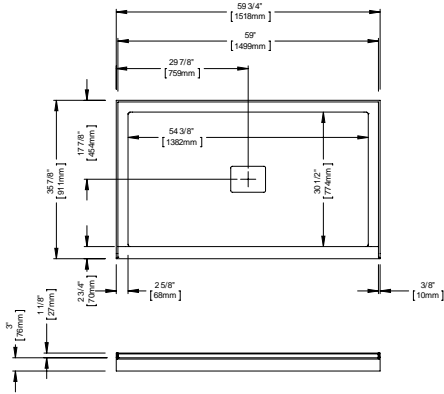

48hrs

ROUGE 3660 ALCOVE BASE
Integrated Tiling Flange
Acrylic Color: White $1100

DOORS		
AZELIA 60 (Front panels only)		
Chrome/Clear	31.1308.062.30	$1250
EXALT 60 (Front panels only)		
Chrome/Clear	31.1274.062.30	$1850
EXALT BLACK 60 (Front panels only)		
Black/Clear	31.1274.062.37	$2150
SELLA 60 (Front panels only)		
Chrome/Clear	31.1324.062.30	$1200