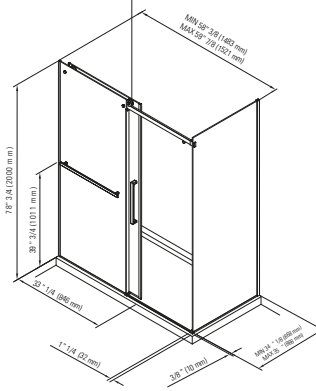

EXALT 3660

* Produits Neptune applies a cutting-edge protective covering, which repels water and dirt for easy cleaning and increases the lifespan of your shower doors.

All dimensions are approximate and subject to change without notice. Please refer to the installation guide before beginning the installation.