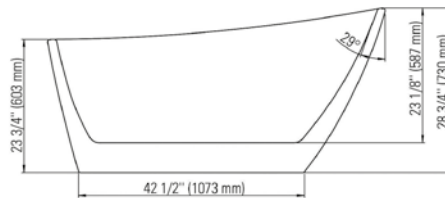

White
62.6010.102.10

Brushed Nickel
62.6010.102.61

Black
62.6010.102.20

MALAGA F1 3260

59 1/4" x 31 1/4" x 28 3/4" [55 gallons]

48hrs
5 days

Bathtub only

MAL3260F1