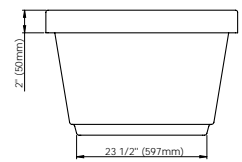

MUNICH F2 3466

65 3/4" x 34 1/4" x 23" [71 gallons]

**48hrs
5 days**

Bathtub only

MUN3466F2

$2700

Mass-Air

MUN3466F2M

$4450

Included: 12 injectors, 750W (1 1/2h.p.) Optima blower, with 300W heating element, 72" blower hose extension, and remote control.

Rouge-Air

MUN3466F2A

$4450

Included: 12 micro-jets, 750W (1 1/2h.p.) Optima blower, with 300W heating element, 72" blower hose extension, and remote control.

GENERAL OPTIONS

Overflow and waste included: Chrome

Acrylic Colour: White

Standard

Bathtub drain adapter (picture below) D-111-ABS 62.6010.103.00* or D-111-PVC 62.6010.104.00*

$299

Gel black neck pillow (12" x 4 1/4" x 1 1/4") 18.6000.100.20

$95

White, black or brushed nickel overflow and drain kit

$135

MASS-AIR / ROUGE-AIR OPTIONS

Mass-Air Jet finish: White/Chrome

Standard

Others: Chrome/Chrome

add $60

96" blower hose extension

95.5013.168.00

$100

A blower hose extension is required when the blower is located more than 4' from the bathtub.

*Quantity ordered must be in multiples of 8 units per code.

BATHTUB DRAIN ADAPTER

123Connect is a freestanding bathtub rough-in (install before tile).

- Quick, easy and clean installation.
- No access panel required.
- Allows for an installation as close to the wall as possible.

D-111 ABS
62.6010.103.00

D-111 PVC
62.6010.104.00

LINEAR OVERFLOW

Chrome (standard)
62.6010.102.60

White
62.6010.102.10

Brushed Nickel
62.6010.102.61

Black
62.6010.102.20