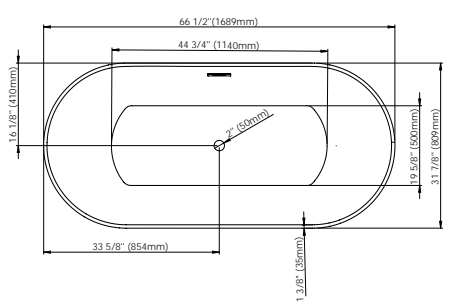

White
62.6010.102.10

Brushed Nickel
62.6010.102.61

Black
62.6010.102.20

NICE F1 3266
66 1/2" x 31 7/8" x 23 1/4" [71 gallons]

**48 hrs
5 days**

Bathtub only

NIC3266F1

\$3500