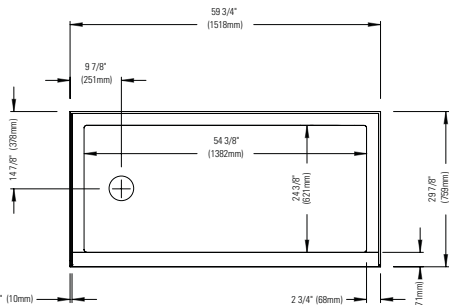

48hrs

IMPACT 3648 CORNER BASE

Integrated Tiling Flange

Acrylic Color: White $1000

DOORS

AZELIA 3648 (Front panels and return glass panel)

Chrome/Clear **31.1308.253.30** $1450

EXALT 3648 (Front panels and return glass panel)

Chrome/Clear **31.1274.253.30** $2050

EXALT BLACK 3648 (Front panels and return glass panel)

Black/Clear **31.1274.253.37** $2250

SELLA 3648 (Front panels and return glass panel)

Chrome/Clear **31.1324.253.30** $1450

IMPACT 3060 ALCOVE BASE

Integrated Tiling Flange

Acrylic Color: White $1100

DOORS

AZELIA 60 (front panels only)

Chrome/Clear **31.1308.062.30** $1250

EXALT 60 (front panels only)

Chrome/Clear **31.1274.062.30** $1850

EXALT BLACK 60 (front panels only)

Black/Clear **31.1274.062.37** $2150

SELLA 60 (front panels only)

Chrome/Clear **31.1324.062.30** $1200

IMPACT 3648 CORNER

47 3/4" x 35 7/8" x 3"

IMPACT 3060 ALCOVE

35 7/8" x 35 7/8" x 2 3/4"