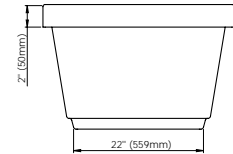

MUNICH F2 3260

58 7/8" x 31 5/8" x 23 1/8" [62 gallons]

48 hrs
5 days

Bathtub only

MUN3260F2

$2600

Mass-Air

MUN3260F2M

$4350

Included: 12 micro-jets, 750W (1 1/2h.p.) Optima blower, with 300W heating element, 72" blower hose extension, and remote control.

Rouge-Air

MUN3260F2A

$4350

Included: 12 micro-jets, 750W (1 1/2h.p.) Optima blower, with 300W heating element, 72" blower hose extension, and remote control.

GENERAL OPTIONS

Overflow and waste included: Chrome

Acrylic Colour: White

Standard

Bathtub drain adapter (picture below) D-111-ABS 62.6010.103.00* or D-111-PVC 62.6010.104.00*

$299

Gel black neck pillow (12" x 4 1/4" x 1 1/4") 18.6000.100.20

$95

White, black or brushed nickel overflow and drain kit

$135

MASS-AIR / ROUGE-AIR OPTIONS

Mass-Air Jet finish: White/Chrome

Standard

Others: Chrome/Chrome

add $60

96" blower hose extension

95.5013.168.00

$100

A blower hose extension is required when the blower is located more than 4' from the bathtub.

*Quantity ordered must be in multiples of 8 units per code.

BATHTUB DRAIN ADAPTER

123Connect is a freestanding bathtub rough-in (install before tile).

- Quick, easy and clean installation.
- No access panel required.
- Allows for an installation as close to the wall as possible.

D-111 ABS
62.6010.103.00

D-111 PVC
62.6010.104.00

LINEAR OVERFLOW

Chrome (standard)
62.6010.102.60

White
62.6010.102.10

Brushed Nickel
62.6010.102.61

Black
62.6010.102.20