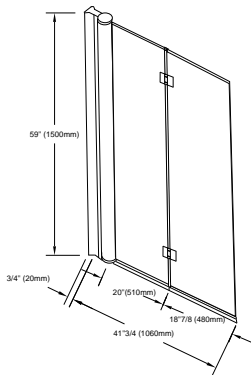

HERENCIA

24/48hrs

DESCRIPTIONS
2 panels clear tempered glass door.
Can be installed left or right.
Square brass hinges
Hand polished aluminum extrusions easy to install and allows a 3/4" adjustment on either side for walls that are out of plumb.
6 mm tempered glass with polished edges.
Wall panel (pivot 180°)
2nd panel (pivot 180° and 20° inside)