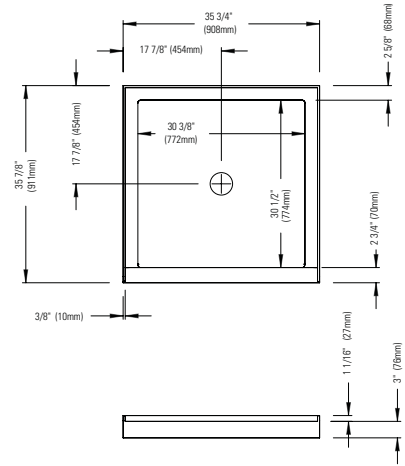

LEAK-BARRIER SHOWER BASES

48hrs

IMPACT 3636 ALCOVE

35 7/8" x 35 7/8" x 2 3/4"

IMPACT 3636 ALCOVE BASE

Integrated Tiling Flange

Acrylic Color: White

$900

DOOR

AZELIA 36 (front panels only)

Chrome/Clear

31.1308.022.30

$1100

21.16836.3070.10