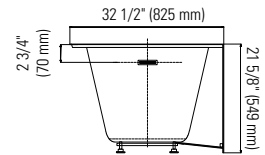

White
62.6010.102.10

Brushed Nickel
62.6010.102.61

Black
62.6010.102.20

**48hrs
5 days**

ZURICH 3260 L2L
59 3/4" x 32 1/2" x 21 5/8" [53gallons]

Bathtub only

ZUR3260L2L

\$2300