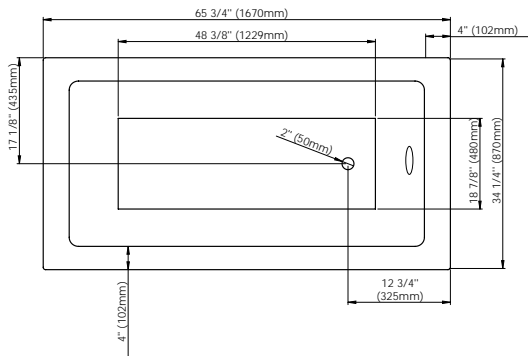

Bathtub only

IMP3466F2

$2600

Mass-Air

IMP3466F2M

$4350

Included: 12 injectors, 750W (1 1/2h.p.) Optima blower, with 300W heating element, 72" blower hose extension, and remote control.

Rouge-Air

IMP3466F2A

$4350

Included: 12 micro-jets, 750W (1 1/2h.p.) Optima blower, with 300W heating element, 72" blower hose extension, and remote control.

GENERAL OPTIONS

Acrylic Colour: White	Standard
Gel black neck pillow (12" x 4 1/4" x 1 1/4")	18.6000.100.20 $95
Drain D105 (20") : Chrome	62.4020.102.60 $185

MASS-AIR / ROUGE-AIR OPTIONS

Mass-Air Jet finish: White/Chrome	Standard
Others: Chrome/Chrome	add $60
96" blower hose extension	95.5013.168.00 $100

A blower hose extension is required when the blower is located more than 4' from the bathtub.