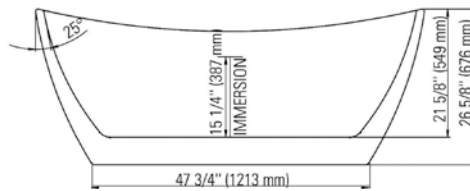

66 3/4" x 31" x 26 5/8" [65 gallons]

Bathtub only

FLO3266F1

\$3500

Mass-Air

FLO3266F1M

\$5250

Included: 12 injectors, 750W (1 1/2h.p.) Optima blower, with 300W heating element, 72" blower hose extension, and remote control.