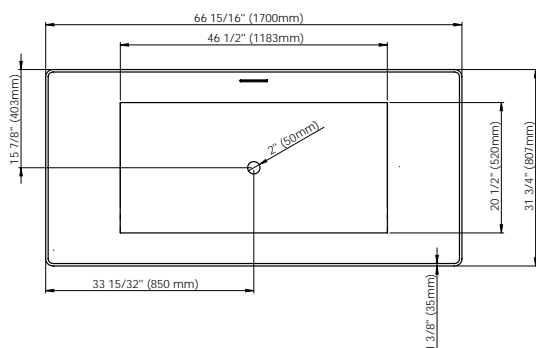

D-111 PVC
62.6010.104.00

LINEAR OVERFLOW

Chrome (standard)
62.6010.102.60

White
62.6010.102.10

Brushed Nickel
62.6010.102.61

Black
62.6010.102.20

48hrs
5 days

PRAGUE F1 3266
66 15/16" x 31 3/4" x 23 1/32" [83 gallons]