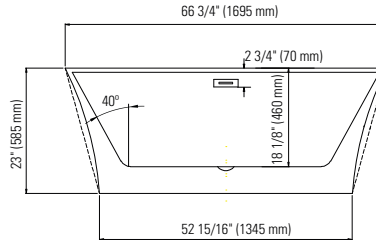

BADEN F1 3266

66 3/4" x 31 1/2" x 23" [61 gallons]

48 hrs
5 days

Bathtub only

BAD3266F1

$3500

Mass-Air

BAD3266F1M

$5250

Included: 12 injectors, 750W (1 1/2h.p.) Optima blower, with 300W heating element, 72" blower hose extension, and remote control.

Rouge-Air

BAD3266F1A

$5250

Included: 12 micro-jets, 750W (1 1/2h.p.) Optima blower, with 300W heating element, 72" blower hose extension, and remote control.

GENERAL OPTIONS

Overflow and waste included: Chrome

Acrylic Colour: White

Standard

Bathtub drain adapter (picture below) D-111-ABS 62.6010.103.00* or D-111-PVC 62.6010.104.00* $299

Gel black neck pillow (12" x 4 1/4" x 1 1/4") 18.6000.100.20 $95

White, black or brushed nickel overflow and drain kit $135

MASS-AIR / ROUGE-AIR OPTIONS

Mass-Air Jet finish: White/Chrome

Standard

Others: Chrome/Chrome

add $60

96" blower hose extension

95.5013.168.00

$100

A blower hose extension is required when the blower is located more than 4' from the bathtub.

*Quantity ordered must be in multiples of 8 units per code.

BATHTUB DRAIN ADAPTER

123Connect is a freestanding bathtub rough-in (install before tile).

- Quick, easy and clean installation.
- No access panel required.
- Allows for an installation as close to the wall as possible.

D-111 ABS
62.6010.103.00

D-111 PVC
62.6010.104.00

LINEAR OVERFLOW

Chrome (standard)
62.6010.102.60

White
62.6010.102.10

Brushed Nickel
62.6010.102.61

Black
62.6010.102.20