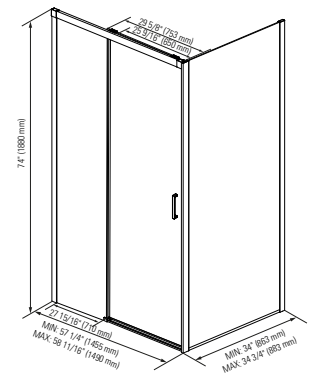

SELLA 3660

* Produits Neptune applies a cutting-edge protective covering, which repels water and dirt for easy cleaning and increases the lifespan of your shower doors.

All dimensions are approximate and subject to change without notice. Please refer to the installation guide before beginning the installation.