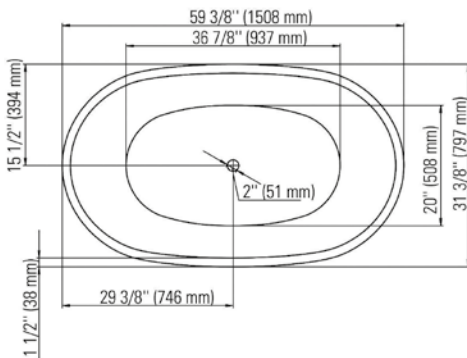

FLORENCE F1 3260

59 3/8" x 31 3/8" x 27 1/4" [61 gallons]

Bathtub only

FLO3260F1

$3400

Mass-Air

FLO3260F1M

$5150

Included: 12 injectors, 750W (1 1/2h.p.) Optima blower, with 300W heating element, 72" blower hose extension, and remote control.

Rouge-Air

FLO3260F1A

$5150

Included: 12 micro-jets, 750W (1 1/2h.p.) Optima blower, with 300W heating element, 72" blower hose extension, and remote control.

GENERAL OPTIONS

Overflow and waste included: Chrome

Acrylic Colour: White

Standard

Bathtub drain adapter (picture below) D-111-ABS 62.6010.103.00* or D-111-PVC 62.6010.104.00*

$299

Gel black neck pillow (12" x 4 1/4" x 1 1/4") 18.6000.100.20

$95

White, black or brushed nickel overflow and drain kit

$135

MASS-AIR / ROUGE-AIR OPTIONS

Mass-Air Jet finish: White/Chrome

Standard

Others: Chrome/Chrome

add $60

96" blower hose extension

95.5013.168.00

$100

A blower hose extension is required when the blower is located more than 4' from the bathtub.

*Quantity ordered must be in multiples of 8 units per code.

BATHTUB DRAIN ADAPTER

123Connect is a freestanding bathtub rough-in (install before tile).

- Quick, easy and clean installation.
- No access panel required.
- Allows for an installation as close to the wall as possible.

D-111 ABS
62.6010.103.00

D-111 PVC
62.6010.104.00

LINEAR OVERFLOW

Chrome (standard)
62.6010.102.60

White
62.6010.102.10

Brushed Nickel
62.6010.102.61

Black
62.6010.102.20