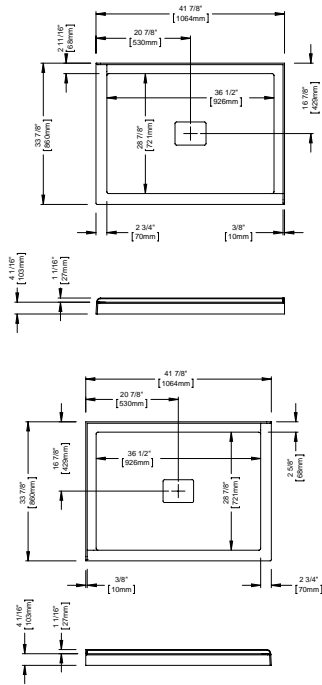

48hrs

ROUGE 3442 CORNER BASE
Integrated Tiling Flange

Acrylic Color: White $1000

DOOR

AZELIA 3442 (front panels and return glass panel)
Chrome/Clear **31.1308.773.30** $1350