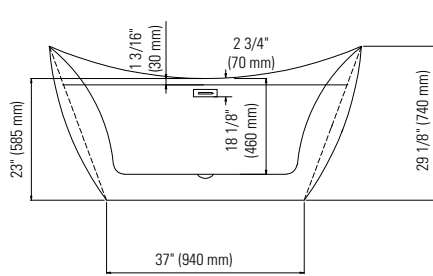

White
62.6010.102.10

Brushed Nickel
62.6010.102.61

Black
62.6010.102.20

MURANO F1 3460

59 1/16" x 33 7/16" x 29 1/8" [42 gallons]

48hrs
5 days

Bathtub only

MUR3460F1