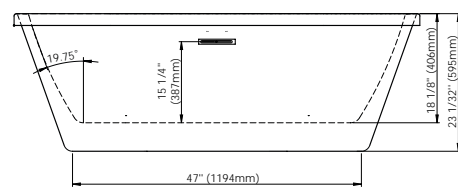

- **Bathtub only** **BER3266F2** $2700

- **Mass-Air** **BER3266F2M** $4450
  Included: 12 injectors, 750W (1 1/2h.p.) Optima blower, with 300W heating element, 72" blower hose extension, and remote control.

- **Rouge-Air** **BER3266F2A** $4450
  Included: 12 micro-jets, 750W (1 1/2h.p.) Optima blower, with 300W heating element, 72" blower hose extension, and remote control.

GENERAL OPTIONS		
Overflow and waste included: Chrome		
Acrylic Colour: White		Standard
Bathtub drain adapter (picture below) D-111-ABS 62.6010.103.00* or D-111-PVC 62.6010.104.00*		$299
Gel black neck pillow (12" x 4 1/4" x 1 1/4") 18.6000.100.20		$95
White, black or brushed nickel overflow and drain kit		$135
MASS-AIR / ROUGE-AIR OPTIONS		
Mass-Air Jet finish: White/Chrome		Standard
Others: Chrome/Chrome		add $60
96" blower hose extension	95.5013.168.00	$100
A blower hose extension is required when the blower is located more than 4' from the bathtub.		

*Quantity ordered must be in multiples of 8 units per code.

BATHTUB DRAIN ADAPTER

123Connect is a freestanding bathtub rough-in (install before tile).

- Quick, easy and clean installation.
- No access panel required.
- Allows for an installation as close to the wall as possible.

D-111 ABS **62.6010.103.00**   D-111 PVC **62.6010.104.00**