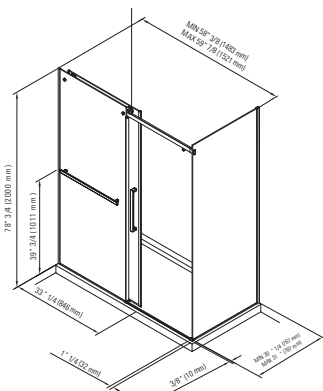

EXALT 3260

* Produits Neptune applies a cutting-edge protective covering, which repels water and dirt for easy cleaning and increases the lifespan of your shower doors.

All dimensions are approximate and subject to change without notice. Please refer to the installation guide before beginning the installation.