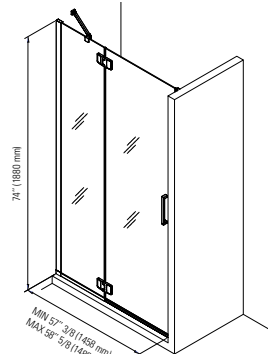

* Produits Neptune applies a cutting-edge protective covering, which repels water and dirt for easy cleaning and increases the lifespan of your shower doors.

AZELIA 36

AZELIA 42

AZELIA 48

AZELIA 60

AZELIA 3636