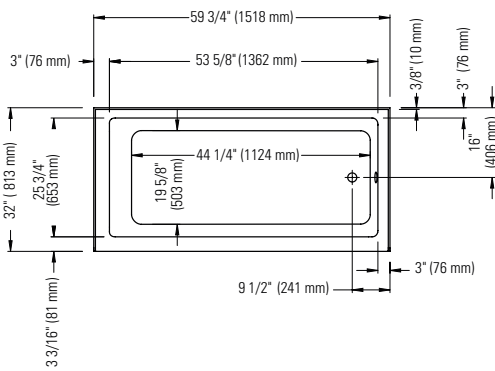

LEMANS 3260

59 3/4" x 32" x 20 5/8" [54 gallons]

48hrs
5 days

* ABOVE THE FLOOR ROUGH (AFR)

Bathtub only

LEM3260 BJD
LEM3260 BJJ

\$1300
\$1300

Mass-Air