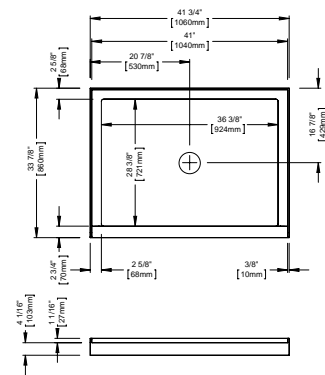

DOOR

AZELIA 42 (front panels only)

Chrome/Clear

31.1308.072.30

$1150

21.16823.3180.10