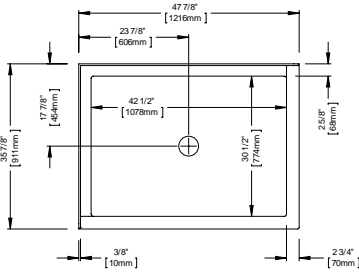

48hrs

IMPACT 3648 CORNER BASE

Integrated Tiling Flange

Acrylic Color: White $1000

DOORS

AZELIA 3648 (Front panels and return glass panel)

Chrome/Clear **31.1308.253.30** $1450

EXALT 3648 (Front panels and return glass panel)

Chrome/Clear **31.1274.253.30** $2050

EXALT BLACK 3648 (Front panels and return glass panel)

Black/Clear **31.1274.253.37** $2250

SELLA 3648 (Front panels and return glass panel)

Chrome/Clear **31.1324.253.30** $1450

IMPACT 3060 ALCOVE BASE

Integrated Tiling Flange

Acrylic Color: White $1100

DOORS

AZELIA 60 (front panels only)

Chrome/Clear **31.1308.062.30** $1250

EXALT 60 (front panels only)

Chrome/Clear **31.1274.062.30** $1850

EXALT BLACK 60 (front panels only)

Black/Clear **31.1274.062.37** $2150

SELLA 60 (front panels only)

Chrome/Clear **31.1324.062.30** $1200

IMPACT 3648 CORNER

47 3/4" x 35 7/8" x 3"

IMPACT 3060 ALCOVE

35 7/8" x 35 7/8" x 2 3/4"