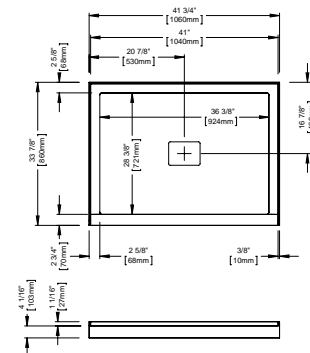

DOOR

AZELIA 42 (front panels only)

Chrome/Clear 31.1308.072.30 $1150

21.16623.3180.10