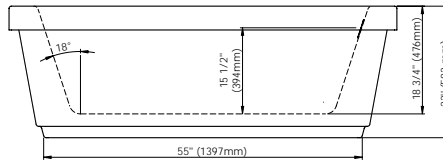

MUNICH F2 3466

65 3/4" x 34 1/4" x 23" [71 gallons]

**48hrs
5 days**

Bathtub only

MUN3466F2

$2700

Mass-Air

MUN3466F2M

$4450

Included: 12 injectors, 750W (1 1/2h.p.) Optima blower, with 300W heating element, 72" blower hose extension, and remote control.

Rouge-Air

MUN3466F2A

$4450

Included: 12 micro-jets, 750W (1 1/2h.p.) Optima blower, with 300W heating element, 72" blower hose extension, and remote control.

GENERAL OPTIONS

Overflow and waste included: Chrome

Acrylic Colour: White

Standard

Bathtub drain adapter (picture below) D-111-ABS 62.6010.103.00* or D-111-PVC 62.6010.104.00*

$299

Gel black neck pillow (12" x 4 1/4" x 1 1/4") 18.6000.100.20

$95

White, black or brushed nickel overflow and drain kit

$135

MASS-AIR / ROUGE-AIR OPTIONS

Mass-Air Jet finish: White/Chrome

Standard

Others: Chrome/Chrome

add $60

96" blower hose extension

95.5013.168.00

$100

A blower hose extension is required when the blower is located more than 4' from the bathtub.

*Quantity ordered must be in multiples of 8 units per code.

BATHTUB DRAIN ADAPTER

123Connect is a freestanding bathtub rough-in (install before tile).

- Quick, easy and clean installation.
- No access panel required.
- Allows for an installation as close to the wall as possible.

D-111 ABS
62.6010.103.00

D-111 PVC
62.6010.104.00

LINEAR OVERFLOW

Chrome (standard)
62.6010.102.60

White
62.6010.102.10

Brushed Nickel
62.6010.102.61

Black
62.6010.102.20