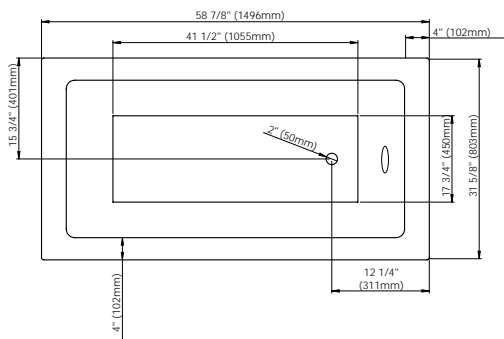

IMPACT 3260

58 7/8" x 31 5/8" x 22 1/8" [62 gallons]

48hrs
5 days

Bathtub only

IMP3260

$1000

Mass-Air

IMP3260M

$2750

Included: 12 injectors, 750W (1 1/2h.p.) Optima blower, with 300W heating element, 72" blower hose extension, and remote control.

Rouge-Air

IMP3260A

$2750

Included: 12 micro-jets, 750W (1 1/2h.p.) Optima blower, with 300W heating element, 72" blower hose extension, and remote control.

GENERAL OPTIONS

Acrylic Colour: White	Standard
Gel black neck pillow (12" x 4 1/4" x 1 1/4")	$95
Drain D105 (20") : Chrome	$185

MASS-AIR / ROUGE-AIR OPTIONS

Mass-Air Jet finish: White/Chrome	Standard
Others: Chrome/Chrome	add $60
96" blower hose extension	$100

A blower hose extension is required when the blower is located more than 4' from the bathtub.