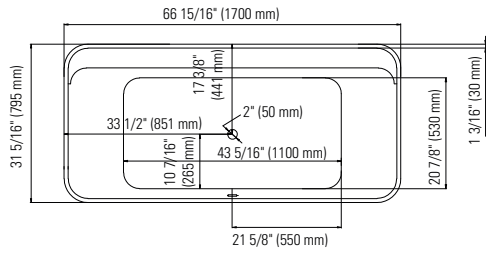

COLOGNE F1 3266

66 15/16" x 31 5/16" x 22 13/16" [67 gallons]

**48hrs
5 days**

Bathtub only **COL3266F1** $3500

Mass-Air **COL3266F1M*** $5250

Included: 12 injectors, 750W (1 1/2h.p.) Optima blower, with 300W heating element, 72" blower hose extension, and remote control.

Rouge-Air **COL3266F1A*** $5250

Included: 12 micro-jets, 750W (1 1/2h.p.) Optima blower, with 300W heating element, 72" blower hose extension, and remote control.

* Impossible to install a faucet on the deck.

GENERAL OPTIONS

Overflow and waste included: Chrome	
Acrylic Colour: White	Standard
Bathtub drain adapter (picture below) D-111-ABS 62.6010.103.00* or D-111-PVC 62.6010.104.00*	$299
Gel black neck pillow (12" x 4 1/4" x 1 1/4") 18.6000.100.20	$95
White, black or brushed nickel overflow and drain kit	$135

MASS-AIR / ROUGE-AIR OPTIONS

Mass-Air Jet finish: White/Chrome	Standard
Others: Chrome/Chrome	add $60
96" blower hose extension	95.5013.168.00 $100

A blower hose extension is required when the blower is located more than 4' from the bathtub.

*Quantity ordered must be in multiples of 8 units per code.

BATHTUB DRAIN ADAPTER

123Connect is a freestanding bathtub rough-in (install before tile).

- Quick, easy and clean installation.
- No access panel required.
- Allows for an installation as close to the wall as possible.

D-111 ABS
62.6010.103.00

D-111 PVC
62.6010.104.00

LINEAR OVERFLOW

Chrome (standard)
62.6010.102.60

White
62.6010.102.10

Brushed Nickel
62.6010.102.61

Black
62.6010.102.20