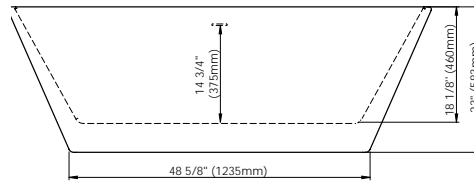

White
62.6010.102.10

Brushed Nickel
62.6010.102.61

Black
62.6010.102.20

PRAGUE F1 3260

59 1/8" x 31 1/2" x 23 [68 gallons]

48hrs
5 days

Bathtub only **PRA3260F1** \$3400

Mass-Air **PRA3260F1M** \$5150
Included: 12 injectors, 750W (1 1/2h.p.) Optima blower, with 300W heating element, 72" blower hose extension, and remote control.