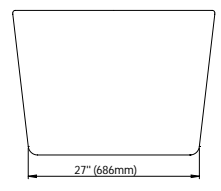

White
62.6010.102.10

Brushed Nickel
62.6010.102.61

Black
62.6010.102.20

BERLIN F1 3266
66 11/16" x 31 11/16" x 23 1/32" [64 gallons]

	Bathtub only	BER3266F1	\$3500
	Mass-Air Included: 12 injectors, 750W (1 1/2h.p.) Optima blower, with 300W heating element, 72" blower hose extension, and remote control.	BER3266F1M	\$5250
	Rouge-Air Included: 12 micro-jets, 750W (1 1/2h.p.) Optima blower, with 300W heating element, 72" blower hose extension, and remote control.	BER3266F1A	\$5250