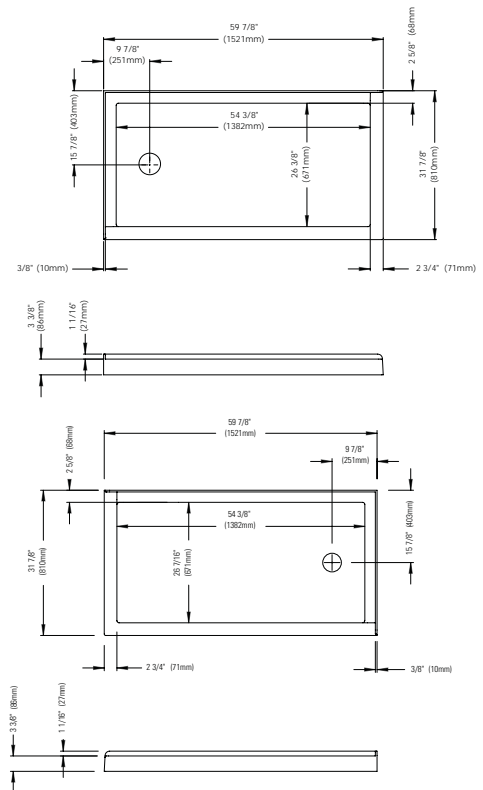

LEAK-BARRIER SHOWER BASES

48hrs

IMPACT 3260 ALCOVE

59 3/4" x 31 7/8" x 4 7/16"

IMPACT 3260 ALCOVE BASE

Integrated Tiling Flange

Acrylic Color: White

$1100

DOORS

AZELIA 60 (Front panels only)

Chrome/Clear **31.1308.062.30** $1250

EXALT 60 (Front panels only)

Chrome/Clear **31.1274.062.30** $1850

EXALT BLACK 60 (Front panels only)

Black/Clear **31.1274.062.37** $2150

SELLA 60 (Front panels only)

Chrome/Clear **31.1324.062.30** $1200

IMPACT 3260 CORNER

59 3/4" x 31 7/8" x 4 7/16"

IMPACT 3260 CORNER BASE

Integrated Tiling Flange

Acrylic Color: White

$1100

DOORS

AZELIA 3260 (Front panels and return glass panel)

Chrome/Clear **31.1308.163.30** $1500

EXALT 3260 (Front panels and return glass panel)

Chrome/Clear **31.1274.163.30** $2350

EXALT BLACK 3260 (Front panels and return glass panel)

Black/Clear **31.1274.163.37** $2550

SELLA 3260 (Front panels and return glass panel)

Chrome/Clear **31.1324.163.30** $1500