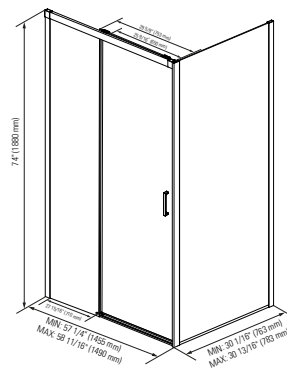

SELLA 3260

* Produits Neptune applies a cutting-edge protective covering, which repels water and dirt for easy cleaning and increases the lifespan of your shower doors.

All dimensions are approximate and subject to change without notice. Please refer to the installation guide before beginning the installation.