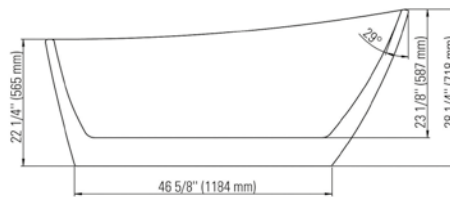

White
62.6010.102.10

Brushed Nickel
62.6010.102.61

Black
62.6010.102.20

MALAGA F1 3266

67" x 31 1/8" x 28 1/4" [68 gallons]

48hrs
5 days

Bathtub only

MAL3266F1