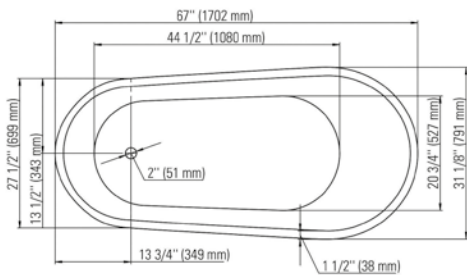

White
62.6010.102.10

Brushed Nickel
62.6010.102.61

Black
62.6010.102.20

MALAGA F1 3266

67" x 31 1/8" x 28 1/4" [68 gallons]

48hrs
5 days

Bathtub only

MAL3266F1