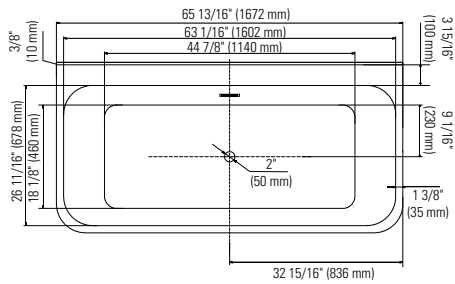

White
62.6010.102.10

Brushed Nickel
62.6010.102.61

Black
62.6010.102.20

BELGRADE F1 3266

65 13/16" x 26 11/16" x 23" [59gallons]

48hrs
5 days

Bathtub only

BEL3266F1