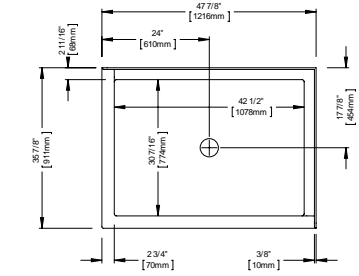

48hrs

IMPACT 3648 CORNER BASE

Integrated Tiling Flange

Acrylic Color: White $1000

DOORS

AZELIA 3648 (Front panels and return glass panel)

Chrome/Clear **31.1308.253.30** $1450

EXALT 3648 (Front panels and return glass panel)

Chrome/Clear **31.1274.253.30** $2050

EXALT BLACK 3648 (Front panels and return glass panel)

Black/Clear **31.1274.253.37** $2250

SELLA 3648 (Front panels and return glass panel)

Chrome/Clear **31.1324.253.30** $1450

IMPACT 3060 ALCOVE BASE

Integrated Tiling Flange

Acrylic Color: White $1100

DOORS

AZELIA 60 (front panels only)

Chrome/Clear **31.1308.062.30** $1250

EXALT 60 (front panels only)

Chrome/Clear **31.1274.062.30** $1850

EXALT BLACK 60 (front panels only)

Black/Clear **31.1274.062.37** $2150

SELLA 60 (front panels only)

Chrome/Clear **31.1324.062.30** $1200

IMPACT 3648 CORNER

47 3/4" x 35 7/8" x 3"

IMPACT 3060 ALCOVE

35 7/8" x 35 7/8" x 2 3/4"