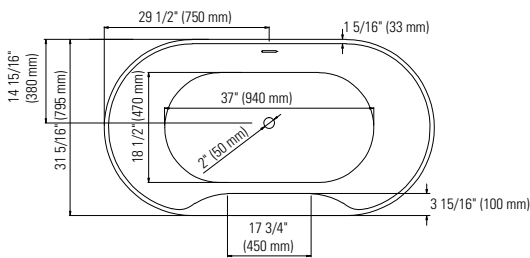

White
62.6010.102.10

Brushed Nickel
62.6010.102.61

Black
62.6010.102.20

BADEN F1 3260

59 1/16" x 31 5/16" x 23" [52 gallons]

48 hrs
5 days

Bathtub only

BAD3260F1