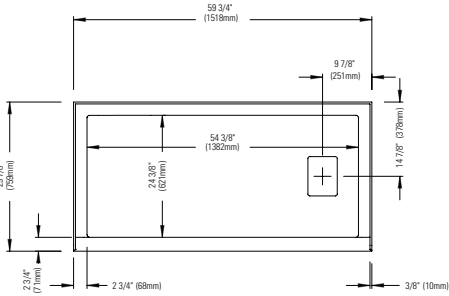

48hrs

ROUGE 3648 CORNER BASE

Integrated Tiling Flange

Acrylic Color: White $1000

DOORS

AZELIA 3648 (Front panels and return glass panel)

Chrome/Clear **31.1308.253.30** $1450

EXALT 3648 (Front panels and return glass panel)

Chrome/Clear **31.1274.253.30** $2050

EXALT BLACK 3648 (Front panels and return glass panel)

Black/Clear **31.1274.253.37** $2250

SELLA 3648 (Front panels and return glass panel)

Chrome/Clear **31.1324.253.30** $1450

ROUGE 3060 ALCOVE BASE

Integrated Tiling Flange

Acrylic Color: White $1100

DOORS

AZELIA 60 (front panels only)

Chrome/Clear **31.1308.062.30** $1250

EXALT 60 (front panels only)

Chrome/Clear **31.1274.062.30** $1850

EXALT BLACK 60 (front panels only)

Black/Clear **31.1274.062.37** $2150

SELLA 60 (front panels only)

Chrome/Clear **31.1324.062.30** $1200

ROUGE 3648 CORNER

47 3/4" x 35 7/8" x 3"

ROUGE 3060 ALCOVE

35 7/8" x 35 7/8" x 2 3/4"