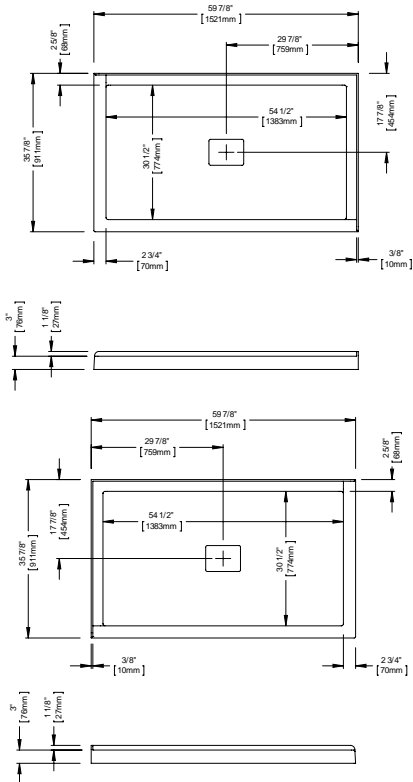

ROUGE 3660 CORNER BASE
Integrated Tiling Flange
Acrylic Color: White $1100

DOORS		
AZELIA 3660 (Front panels and return glass panel)		
Chrome/Clear	31.1308.263.30	$1550
EXALT 3660 (Front panels and return glass panel)		
Chrome/Clear	31.1274.263.30	$2550
EXALT BLACK 3660 (Front panels and return glass panel)		
Black/Clear	31.1274.263.37	$2750
SELLA 3660 (Front panels and return glass panel)		
Chrome/Clear	31.1324.263.30	$1550

ROUGE 3660 ALCOVE
59 3/4" x 35 7/8" x 3"

ROUGE 3660 CORNER
59 7/8" x 35 7/8" x 3"