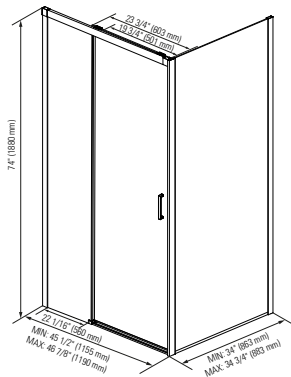

* Products Neptune applies a cutting-edge protective covering, which repels water and dirt for easy cleaning and increases the lifespan of your shower doors.

SELLA 3636

SELLA 48

SELLA 60

SELLA 3248

SELLA 3648