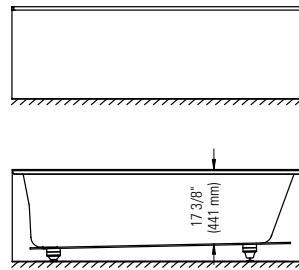

LEMANS 3260

59 3/4" x 32" x 20 5/8" [54 gallons]

48hrs
5 days

* ABOVE THE FLOOR ROUGH (AFR)

Bathtub only

LEM3260 BJD
LEM3260 BJJ

\$1300
\$1300

Mass-Air