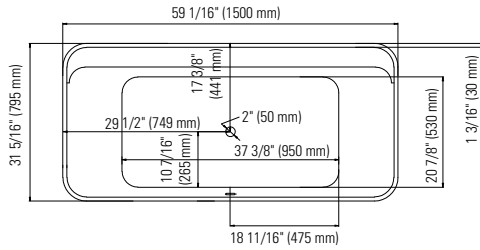

COLOGNE F1 3260

59 1/16" x 31 5/16" x 23" [67 gallons]

48hrs
5 days

Bathtub only

COL3260F1

$3400

Mass-Air

COL3260F1M*

$5150

Included: 12 injectors, 750W (1 1/2h.p.) Optima blower, with 300W heating element, 72" blower hose extension, and remote control.

Rouge-Air

COL3260F1A*

$5150

Included: 12 micro-jets, 750W (1 1/2h.p.) Optima blower, with 300W heating element, 72" blower hose extension, and remote control.

GENERAL OPTIONS

Overflow and waste included: Chrome

Acrylic Colour: White

Standard

Bathtub drain adapter (picture below) D-111-ABS 62.6010.103.00* or D-111-PVC 62.6010.104.00*

$299

Gel black neck pillow (12" x 4 1/4" x 1 1/4") 18.6000.100.20

$95

White, black or brushed nickel overflow and drain kit

$135

MASS-AIR / ROUGE-AIR OPTIONS

Mass-Air Jet finish: White/Chrome

Standard

Others: Chrome/Chrome

add $60

96" blower hose extension

95.5013.168.00

$100

A blower hose extension is required when the blower is located more than 4' from the bathtub.

*Quantity ordered must be in multiples of 8 units per code.

* Impossible to install a faucet on the deck.

BATHTUB DRAIN ADAPTER

123Connect is a freestanding bathtub rough-in (install before tile).

- Quick, easy and clean installation.
- No access panel required.
- Allows for an installation as close to the wall as possible.

D-111 ABS
62.6010.103.00

D-111 PVC
62.6010.104.00

LINEAR OVERFLOW

Chrome (standard)
62.6010.102.60

White
62.6010.102.10

Brushed Nickel
62.6010.102.61

Black
62.6010.102.20