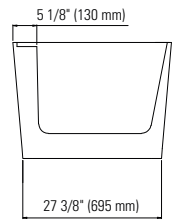

COLOGNE F1 3266

66 15/16" x 31 5/16" x 22 13/16" [67 gallons]

**48hrs
5 days**

Bathtub only **COL3266F1** $3500

Mass-Air **COL3266F1M*** $5250

Included: 12 injectors, 750W (1 1/2h.p.) Optima blower, with 300W heating element, 72" blower hose extension, and remote control.

Rouge-Air **COL3266F1A*** $5250

Included: 12 micro-jets, 750W (1 1/2h.p.) Optima blower, with 300W heating element, 72" blower hose extension, and remote control.

* Impossible to install a faucet on the deck.

GENERAL OPTIONS

Overflow and waste included: Chrome	
Acrylic Colour: White	Standard
Bathtub drain adapter (picture below) D-111-ABS 62.6010.103.00* or D-111-PVC 62.6010.104.00*	$299
Gel black neck pillow (12" x 4 1/4" x 1 1/4") 18.6000.100.20	$95
White, black or brushed nickel overflow and drain kit	$135

MASS-AIR / ROUGE-AIR OPTIONS

Mass-Air Jet finish: White/Chrome	Standard
Others: Chrome/Chrome	add $60
96" blower hose extension	95.5013.168.00 $100

A blower hose extension is required when the blower is located more than 4' from the bathtub.

*Quantity ordered must be in multiples of 8 units per code.

BATHTUB DRAIN ADAPTER

123Connect is a freestanding bathtub rough-in (install before tile).

- Quick, easy and clean installation.
- No access panel required.
- Allows for an installation as close to the wall as possible.

D-111 ABS
62.6010.103.00

D-111 PVC
62.6010.104.00

LINEAR OVERFLOW

Chrome (standard)
62.6010.102.60

White
62.6010.102.10

Brushed Nickel
62.6010.102.61

Black
62.6010.102.20