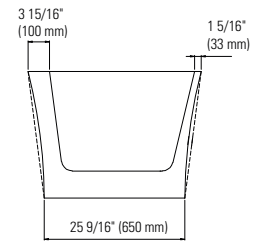

White
62.6010.102.10

Brushed Nickel
62.6010.102.61

Black
62.6010.102.20

BADEN F1 3260

59 1/16" x 31 5/16" x 23" [52 gallons]

48 hrs
5 days

Bathtub only

BAD3260F1