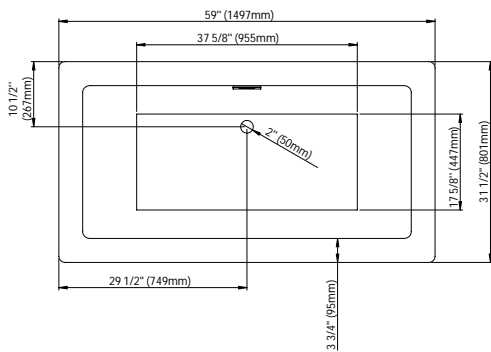

White
62.6010.102.10

Brushed Nickel
62.6010.102.61

Black
62.6010.102.20

AMAZE F1 R 3260

59" x 31 1/2" x 23" [52 gallons]

48hrs
5 days

Bathtub only

AZ3260F1R