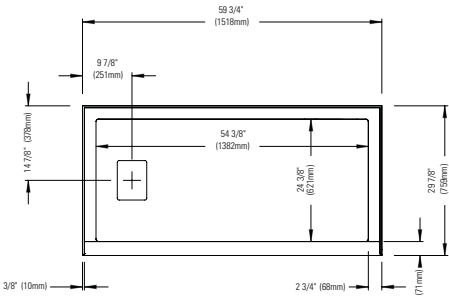

48hrs

ROUGE 3648 CORNER BASE

Integrated Tiling Flange

Acrylic Color: White $1000

DOORS

AZELIA 3648 (Front panels and return glass panel)

Chrome/Clear **31.1308.253.30** $1450

EXALT 3648 (Front panels and return glass panel)

Chrome/Clear **31.1274.253.30** $2050

EXALT BLACK 3648 (Front panels and return glass panel)

Black/Clear **31.1274.253.37** $2250

SELLA 3648 (Front panels and return glass panel)

Chrome/Clear **31.1324.253.30** $1450

ROUGE 3060 ALCOVE BASE

Integrated Tiling Flange

Acrylic Color: White $1100

DOORS

AZELIA 60 (front panels only)

Chrome/Clear **31.1308.062.30** $1250

EXALT 60 (front panels only)

Chrome/Clear **31.1274.062.30** $1850

EXALT BLACK 60 (front panels only)

Black/Clear **31.1274.062.37** $2150

SELLA 60 (front panels only)

Chrome/Clear **31.1324.062.30** $1200

ROUGE 3648 CORNER

47 3/4" x 35 7/8" x 3"

ROUGE 3060 ALCOVE

35 7/8" x 35 7/8" x 2 3/4"