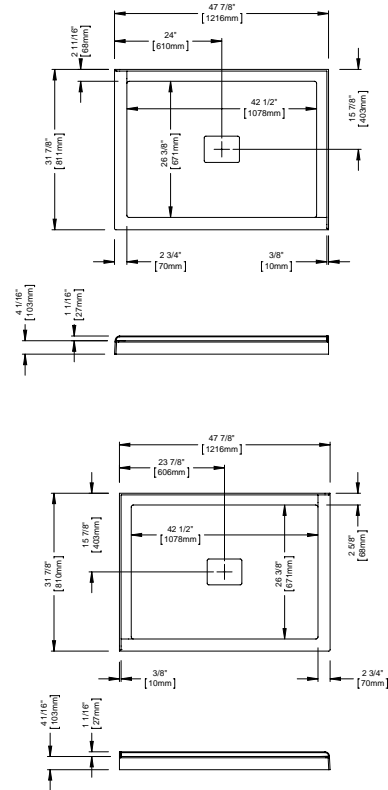

ROUGE 3648 ALCOVE

47 3/4" x 35 7/8" x 3"

ROUGE 3648 ALCOVE BASE

Integrated Tiling Flange

Acrylic Color: White \$1000

DOORS

AZELIA 48 (Front panels only)

Chrome/Clear **31.1308.052.30** \$1200