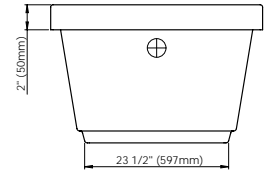

White
62.6010.102.10

Brushed Nickel
62.6010.102.61

Black
62.6010.102.20

IMPACT F2 3466

65 3/4" x 34 1/4" x 23" [71 gallons]

**48hrs
5 days**

Bathtub only

IMP3466F2