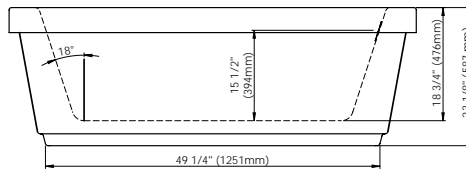

Bathtub only

IMP3466F2

$2500

Mass-Air

IMP3466F2M

$4250

Included: 12 injectors, 750W (1 1/2h.p.) Optima blower, with 300W heating element, 72" blower hose extension, and remote control.

Rouge-Air

IMP3466F2A

$4250

Included: 12 micro-jets, 750W (1 1/2h.p.) Optima blower, with 300W heating element, 72" blower hose extension, and remote control.

GENERAL OPTIONS

Acrylic Colour: White Standard

Gel black neck pillow (12" x 4 1/4" x 1 1/4") 18.6000.100.20 $95

Drain D105 (20") : Chrome 62.4020.102.60 $185

MASS-AIR / ROUGE-AIR OPTIONS

Mass-Air Jet finish: White/Chrome Standard

Others: Chrome/Chrome add $60

96" blower hose extension 95.5013.168.00 $100

A blower hose extension is required when the blower is located more than 4' from the bathtub.