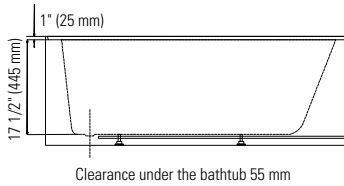

White
62.6010.102.10

Brushed Nickel
62.6010.102.61

Black
62.6010.102.20

**48hrs
5 days**

ZURICH 3260 L2L
59 3/4" x 32 1/2" x 21 5/8" [53gallons]

Bathtub only

ZUR3260L2L

\$2300