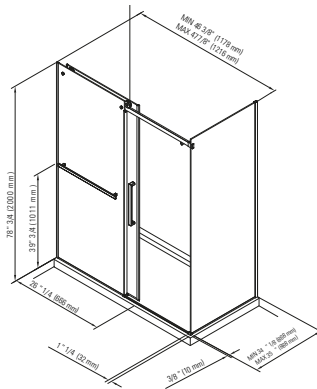

EXALT 3648

* Produits Neptune applies a cutting-edge protective covering, which repels water and dirt for easy cleaning and increases the lifespan of your shower doors.

All dimensions are approximate and subject to change without notice. Please refer to the installation guide before beginning the installation.