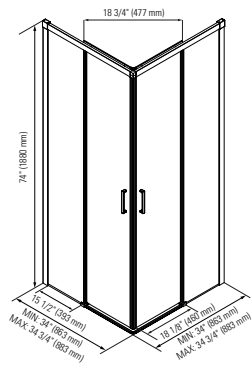

SELLA 3636

* Produits Neptune applies a cutting-edge protective covering, which repels water and dirt for easy cleaning and increases the lifespan of your shower doors.

All dimensions are approximate and subject to change without notice. Please refer to the installation guide before beginning the installation.