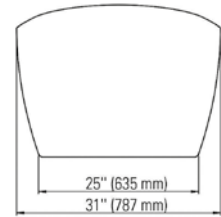

66 3/4" x 31" x 26 5/8" [65 gallons]

Bathtub only

FLO3266F1

\$3500

Mass-Air

FLO3266F1M

\$5250

Included: 12 injectors, 750W (1 1/2h.p.) Optima blower, with 300W heating element, 72" blower hose extension, and remote control.