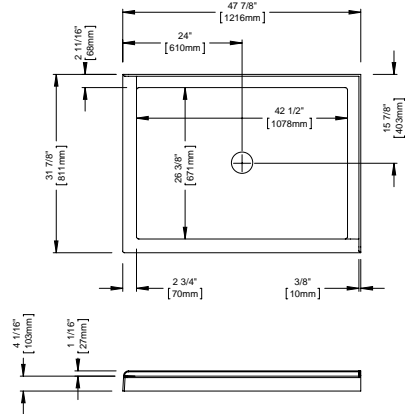

LEAK-BARRIER SHOWER BASES

48hrs

IMPACT 3248 CORNER

47 7/8" x 31 7/8" x 4 1/16"

IMPACT 3248 CORNER BASE

Integrated Tiling Flange

Acrylic Color: White $1000

DOORS

AZELIA 3248 (Front panels and return glass panel)

Chrome/Clear **31.1308.153.30** $1400

EXALT 3248 (Front panels and return glass panel)

Chrome/Clear **31.1274.153.30** $2050

EXALT BLACK 3248 (Front panels and return glass panel)

Black/Clear **31.1274.153.37** $2250

SELLA 3248 (Front panels and return glass panel)

Chrome/Clear **31.1324.153.30** $1400

21.16864.0086.10

21.16864.0087.10