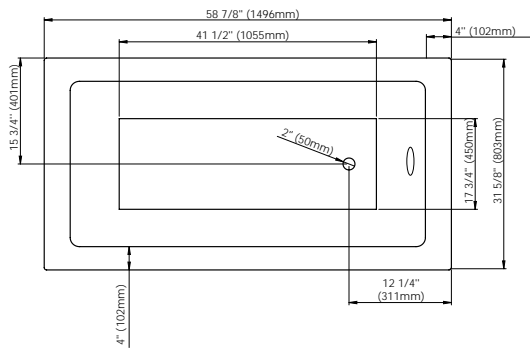

Bathtub only

IMP3466F2

$2500

Mass-Air

IMP3466F2M

$4250

Included: 12 injectors, 750W (1 1/2h.p.) Optima blower, with 300W heating element, 72" blower hose extension, and remote control.

Rouge-Air

IMP3466F2A

$4250

Included: 12 micro-jets, 750W (1 1/2h.p.) Optima blower, with 300W heating element, 72" blower hose extension, and remote control.

GENERAL OPTIONS

Acrylic Colour: White Standard

Gel black neck pillow (12" x 4 1/4" x 1 1/4") 18.6000.100.20 $95

Drain D105 (20") : Chrome 62.4020.102.60 $185

MASS-AIR / ROUGE-AIR OPTIONS

Mass-Air Jet finish: White/Chrome Standard

Others: Chrome/Chrome add $60

96" blower hose extension 95.5013.168.00 $100

A blower hose extension is required when the blower is located more than 4' from the bathtub.