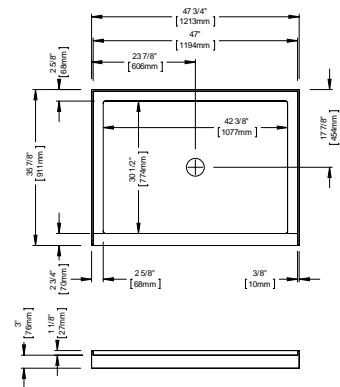

DOORS

AZELIA 48 (Front panels only)

Chrome/Clear **31.1308.052.30** $1200

EXALT 48 (Front panels only)

Chrome/Clear **31.1274.052.30** $1550

EXALT BLACK 48 (Front panels only)

Black/Clear **31.1274.052.37** $1950

SELLA 48 (Front panels only)

Chrome/Clear **31.1324.052.30** $1150

21.16818.0082.10