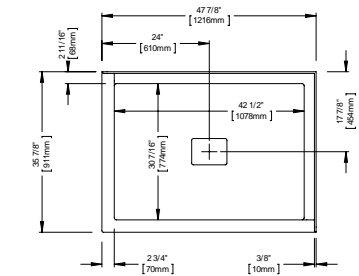

48hrs

ROUGE 3648 CORNER BASE

Integrated Tiling Flange

Acrylic Color: White $1000

DOORS

AZELIA 3648 (Front panels and return glass panel)

Chrome/Clear **31.1308.253.30** $1450

EXALT 3648 (Front panels and return glass panel)

Chrome/Clear **31.1274.253.30** $2050

EXALT BLACK 3648 (Front panels and return glass panel)

Black/Clear **31.1274.253.37** $2250

SELLA 3648 (Front panels and return glass panel)

Chrome/Clear **31.1324.253.30** $1450

ROUGE 3060 ALCOVE BASE

Integrated Tiling Flange

Acrylic Color: White $1100

DOORS

AZELIA 60 (front panels only)

Chrome/Clear **31.1308.062.30** $1250

EXALT 60 (front panels only)

Chrome/Clear **31.1274.062.30** $1850

EXALT BLACK 60 (front panels only)

Black/Clear **31.1274.062.37** $2150

SELLA 60 (front panels only)

Chrome/Clear **31.1324.062.30** $1200

ROUGE 3648 CORNER

47 3/4" x 35 7/8" x 3"

ROUGE 3060 ALCOVE

35 7/8" x 35 7/8" x 2 3/4"