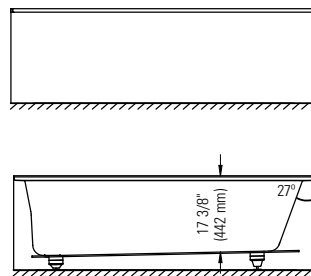

White
62.6010.102.10

Brushed Nickel
62.6010.102.61

Black
62.6010.102.20

OSLO 3260

59 3/4" x 32" x 20 5/8" [54 gallons]

* ABOVE THE FLOOR ROUGH (AFR)

**48hrs
5 days**

Bathtub only