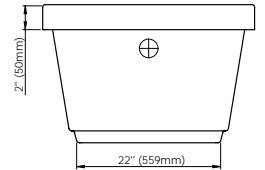

Bathtub only

IMP3466F2

$2500

Mass-Air

IMP3466F2M

$4250

Included: 12 injectors, 750W (1 1/2h.p.) Optima blower, with 300W heating element, 72" blower hose extension, and remote control.

Rouge-Air

IMP3466F2A

$4250

Included: 12 micro-jets, 750W (1 1/2h.p.) Optima blower, with 300W heating element, 72" blower hose extension, and remote control.

GENERAL OPTIONS

Acrylic Colour: White Standard

Gel black neck pillow (12" x 4 1/4" x 1 1/4") 18.6000.100.20 $95

Drain D105 (20") : Chrome 62.4020.102.60 $185

MASS-AIR / ROUGE-AIR OPTIONS

Mass-Air Jet finish: White/Chrome Standard

Others: Chrome/Chrome add $60

96" blower hose extension 95.5013.168.00 $100

A blower hose extension is required when the blower is located more than 4' from the bathtub.