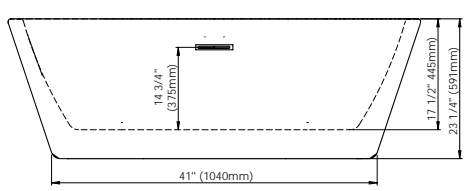

White
62.6010.102.10

Brushed Nickel
62.6010.102.61

Black
62.6010.102.20

BERLIN F1 3260
58 3/4" x 31 5/8" x 23 1/4" [58 gallons]

**48 hrs
5 days**

Bathtub only

BER3260F1

\$3400