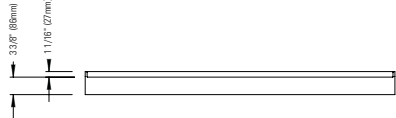

48hrs

IMPACT 3648 CORNER BASE

Integrated Tiling Flange

Acrylic Color: White $1000

DOORS

AZELIA 3648 (Front panels and return glass panel)

Chrome/Clear **31.1308.253.30** $1450

EXALT 3648 (Front panels and return glass panel)

Chrome/Clear **31.1274.253.30** $2050

EXALT BLACK 3648 (Front panels and return glass panel)

Black/Clear **31.1274.253.37** $2250

SELLA 3648 (Front panels and return glass panel)

Chrome/Clear **31.1324.253.30** $1450

IMPACT 3060 ALCOVE BASE

Integrated Tiling Flange

Acrylic Color: White $1100

DOORS

AZELIA 60 (front panels only)

Chrome/Clear **31.1308.062.30** $1250

EXALT 60 (front panels only)

Chrome/Clear **31.1274.062.30** $1850

EXALT BLACK 60 (front panels only)

Black/Clear **31.1274.062.37** $2150

SELLA 60 (front panels only)

Chrome/Clear **31.1324.062.30** $1200

IMPACT 3648 CORNER

47 3/4" x 35 7/8" x 3"

IMPACT 3060 ALCOVE

35 7/8" x 35 7/8" x 2 3/4"