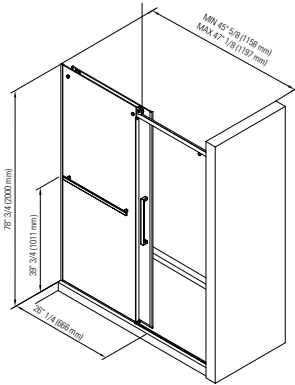

EXALT 48

* Produits Neptune applies a cutting-edge protective covering, which repels water and dirt for easy cleaning and increases the lifespan of your shower doors.

All dimensions are approximate and subject to change without notice. Please refer to the installation guide before beginning the installation.