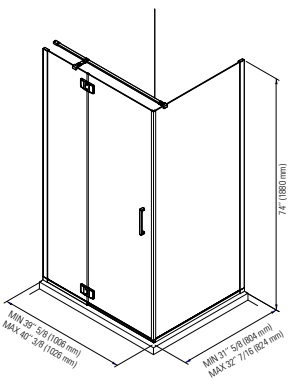

AZELIA 3442