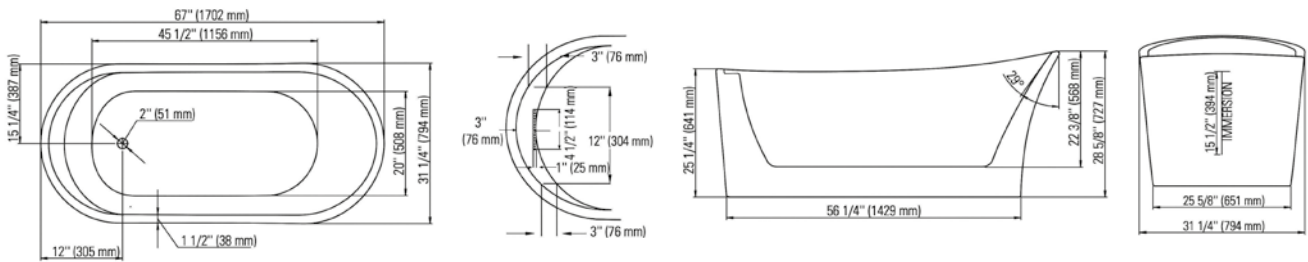

PARIS F1 3266

67" x 31 1/4" x 28 5/8" [75 gallons]

48hrs
5 days

Bathtub only

PAR3266F1

$3500

Mass-Air

PAR3266F1M

$5250

Included: 12 injectors, 750W (1 1/2h.p.) Optima blower, with 300W heating element, 72" blower hose extension, and remote control.

Rouge-Air

PAR3266F1A

$5250

Included: 12 micro-jets, 750W (1 1/2h.p.) Optima blower, with 300W heating element, 72" blower hose extension, and remote control.

GENERAL OPTIONS

Overflow and waste included: Chrome

Acrylic Colour: White

Standard

Bathtub drain adapter (picture below) D-111-ABS 62.6010.103.00* or D-111-PVC 62.6010.104.00*

$299

Gel black neck pillow (12" x 4 1/4" x 1 1/4") 18.6000.100.20

$95

White, black or brushed nickel overflow and drain kit

$135

MASS-AIR / ROUGE-AIR OPTIONS

Mass-Air Jet finish: White/Chrome

Standard

Others: Chrome/Chrome

add $60

96" blower hose extension

95.5013.168.00

$100

A blower hose extension is required when the blower is located more than 4' from the bathtub.

*Quantity ordered must be in multiples of 8 units per code.

BATHTUB DRAIN ADAPTER

123Connect is a freestanding bathtub rough-in (install before tile).

- Quick, easy and clean installation.
- No access panel required.
- Allows for an installation as close to the wall as possible.

D-111 ABS
62.6010.103.00

D-111 PVC
62.6010.104.00

LINEAR OVERFLOW

Chrome (standard)
62.6010.102.60

White
62.6010.102.10

Brushed Nickel
62.6010.102.61

Black
62.6010.102.20