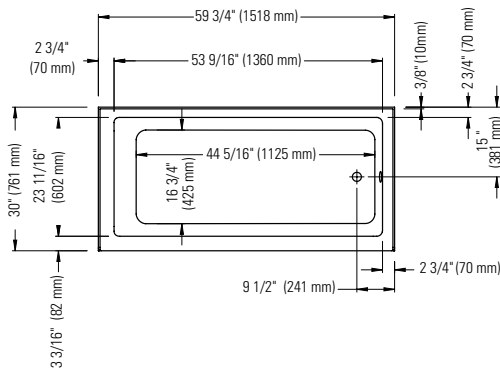

LEMANS 3060

59 3/4" x 30" x 20 5/8" [47 gallons]

48hrs
5 days

* ABOVE THE FLOOR ROUGH (AFR)

Bathtub only

LEM3060 BJD $1300
LEM3060 BJG $1300

Mass-Air

LEM3060 BJDM $3050
LEM3060 BJGM $3050

Included: 12 injectors, 750W (1 1/2h.p.) Optima blower, with 300W heating element, 72" blower hose extension, and remote control.

Rouge-Air

LEM3060 BJDA $3050
LEM3060 BJGA $3050

Included: 12 micro-jets, 750W (1 1/2h.p.) Optima blower, with 300W heating element, 72" blower hose extension, and remote control.

GENERAL OPTIONS

Acrylic Colour: White	Standard
Gel black neck pillow (12" x 4 1/4" x 1 1/4")	18.6000.100.20 $95
Drain D105 (20") : Chrome	62.4020.102.60 $185

MASS-AIR / ROUGE-AIR OPTIONS

Mass-Air Jet finish: White/Chrome	Standard
Others: Chrome/Chrome	add $60
96" blower hose extension	95.5013.168.00 $100

A blower hose extension is required when the blower is located more than 4' from the bathtub.