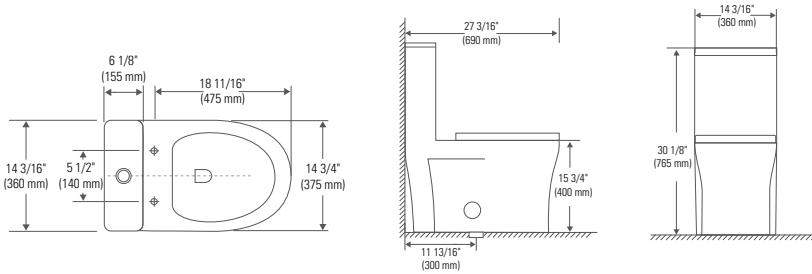

***Must be ordered in multiples of 6 units.**

48hrs

FLORENCE

*FB1691 Prague Toilet (40.1181.111.10) \$1035
White

Equipped with a 6 and 4 liters
(1.6 and 1.1 gallons) double flush system.
Integrated soft close and removable seat.
Fully glazed trapway
Sides caps
1000 + grams