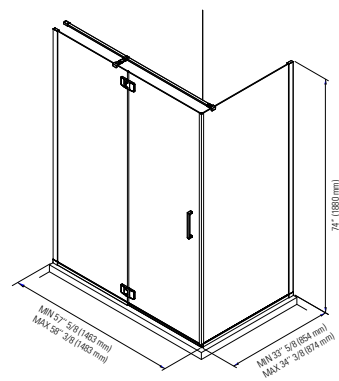

AZELIA 3248

AZELIA 3260

AZELIA 3442

AZELIA 3648

AZELIA 3660

* Produits Neptune applies a cutting-edge protective covering, which repels water and dirt for easy cleaning and increases the lifespan of your shower doors.