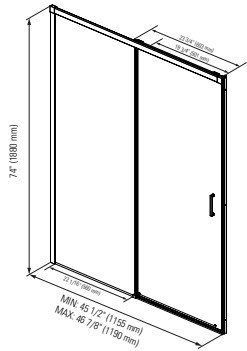

SELLA 48

* Produits Neptune applies a cutting-edge protective covering, which repels water and dirt for easy cleaning and increases the lifespan of your shower doors.

All dimensions are approximate and subject to change without notice. Please refer to the installation guide before beginning the installation.