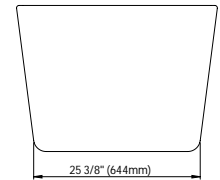

White
62.6010.102.10

Brushed Nickel
62.6010.102.61

Black
62.6010.102.20

AMAZE F1 R 3260

59" x 31 1/2" x 23" [52 gallons]

48hrs
5 days

Bathtub only

AZ3260F1R