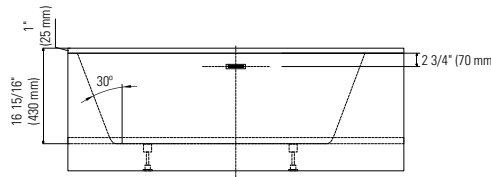

White
62.6010.102.10

Brushed Nickel
62.6010.102.61

Black
62.6010.102.20

BELGRADE F1 3260

59 13/16" x 26 5/16" x 23" [52gallons]

48hrs
5 days

Bathtub only

BEL3260F1