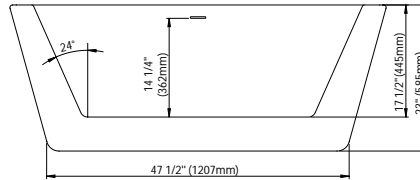

White
62.6010.102.10

Brushed Nickel
62.6010.102.61

Black
62.6010.102.20

AMAZE F1 R 3260

59" x 31 1/2" x 23" [52 gallons]

48hrs
5 days

Bathtub only

AZ3260F1R