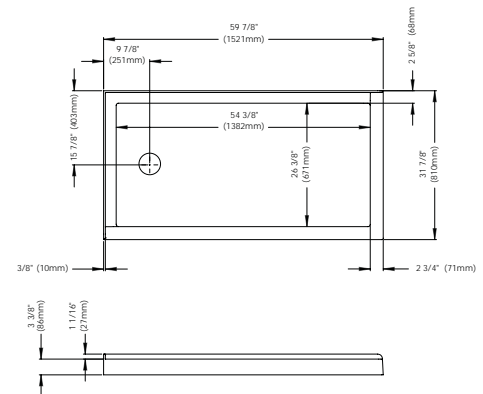

LEAK-BARRIER SHOWER BASES

48hrs

IMPACT 3260 ALCOVE

59 3/4" x 31 7/8" x 4 7/16"

IMPACT 3260 ALCOVE BASE

Integrated Tiling Flange

Acrylic Color: White

$1100

DOORS

AZELIA 60 (Front panels only)

Chrome/Clear **31.1308.062.30** $1250

EXALT 60 (Front panels only)

Chrome/Clear **31.1274.062.30** $1850

EXALT BLACK 60 (Front panels only)

Black/Clear **31.1274.062.37** $2150

SELLA 60 (Front panels only)

Chrome/Clear **31.1324.062.30** $1200