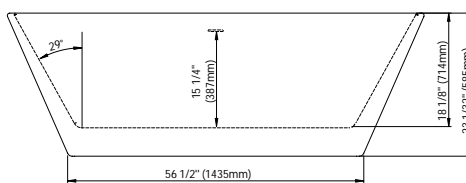

D-111 PVC
62.6010.104.00

LINEAR OVERFLOW

Chrome (standard)
62.6010.102.60

White
62.6010.102.10

Brushed Nickel
62.6010.102.61

Black
62.6010.102.20

48hrs
5 days

PRAGUE F1 3266
66 15/16" x 31 3/4" x 23 1/32" [83 gallons]