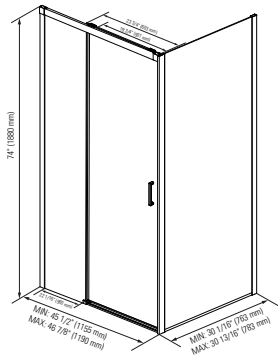

* Products Neptune applies a cutting-edge protective covering, which repels water and dirt for easy cleaning and increases the lifespan of your shower doors.

SELLA 3636

SELLA 48

SELLA 60

SELLA 3248

SELLA 3648