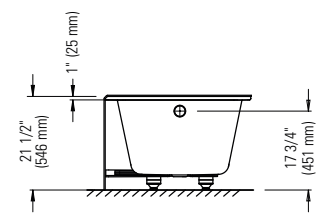

White
62.6010.102.10

Brushed Nickel
62.6010.102.61

Black
62.6010.102.20

OSLO 3260

59 3/4" x 32" x 20 5/8" [54 gallons]

* ABOVE THE FLOOR ROUGH (AFR)

**48hrs
5 days**

Bathtub only