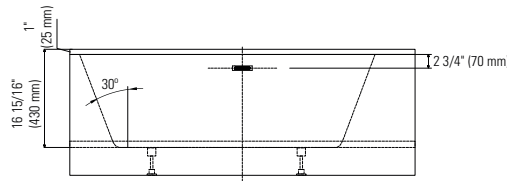

White
62.6010.102.10

Brushed Nickel
62.6010.102.61

Black
62.6010.102.20

BELGRADE F1 3266

65 13/16" x 26 11/16" x 23" [59gallons]

48hrs
5 days

Bathtub only

BEL3266F1