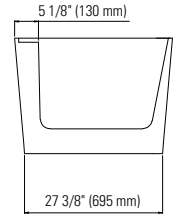

COLOGNE F1 3260

59 1/16" x 31 5/16" x 23" [67 gallons]

48hrs
5 days

Bathtub only

COL3260F1

$3400

Mass-Air

COL3260F1M*

$5150

Included: 12 injectors, 750W (1 1/2h.p.) Optima blower, with 300W heating element, 72" blower hose extension, and remote control.

Rouge-Air

COL3260F1A*

$5150

Included: 12 micro-jets, 750W (1 1/2h.p.) Optima blower, with 300W heating element, 72" blower hose extension, and remote control.

GENERAL OPTIONS

Overflow and waste included: Chrome

Acrylic Colour: White

Standard

Bathtub drain adapter (picture below) D-111-ABS 62.6010.103.00* or D-111-PVC 62.6010.104.00*

$299

Gel black neck pillow (12" x 4 1/4" x 1 1/4") 18.6000.100.20

$95

White, black or brushed nickel overflow and drain kit

$135

MASS-AIR / ROUGE-AIR OPTIONS

Mass-Air Jet finish: White/Chrome

Standard

Others: Chrome/Chrome

add $60

96" blower hose extension

95.5013.168.00

$100

A blower hose extension is required when the blower is located more than 4' from the bathtub.

*Quantity ordered must be in multiples of 8 units per code.

* Impossible to install a faucet on the deck.

BATHTUB DRAIN ADAPTER

123Connect is a freestanding bathtub rough-in (install before tile).

- Quick, easy and clean installation.
- No access panel required.
- Allows for an installation as close to the wall as possible.

D-111 ABS
62.6010.103.00

D-111 PVC
62.6010.104.00

LINEAR OVERFLOW

Chrome (standard)
62.6010.102.60

White
62.6010.102.10

Brushed Nickel
62.6010.102.61

Black
62.6010.102.20