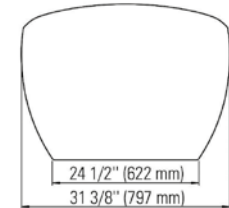

FLORENCE F1 3260

59 3/8" x 31 3/8" x 27 1/4" [61 gallons]

Bathtub only

FLO3260F1

$3400

Mass-Air

FLO3260F1M

$5150

Included: 12 injectors, 750W (1 1/2h.p.) Optima blower, with 300W heating element, 72" blower hose extension, and remote control.

Rouge-Air

FLO3260F1A

$5150

Included: 12 micro-jets, 750W (1 1/2h.p.) Optima blower, with 300W heating element, 72" blower hose extension, and remote control.

GENERAL OPTIONS

Overflow and waste included: Chrome

Acrylic Colour: White

Standard

Bathtub drain adapter (picture below) D-111-ABS 62.6010.103.00* or D-111-PVC 62.6010.104.00*

$299

Gel black neck pillow (12" x 4 1/4" x 1 1/4") 18.6000.100.20

$95

White, black or brushed nickel overflow and drain kit

$135

MASS-AIR / ROUGE-AIR OPTIONS

Mass-Air Jet finish: White/Chrome

Standard

Others: Chrome/Chrome

add $60

96" blower hose extension

95.5013.168.00

$100

A blower hose extension is required when the blower is located more than 4' from the bathtub.

*Quantity ordered must be in multiples of 8 units per code.

BATHTUB DRAIN ADAPTER

123Connect is a freestanding bathtub rough-in (install before tile).

- Quick, easy and clean installation.
- No access panel required.
- Allows for an installation as close to the wall as possible.

D-111 ABS
62.6010.103.00

D-111 PVC
62.6010.104.00

LINEAR OVERFLOW

Chrome (standard)
62.6010.102.60

White
62.6010.102.10

Brushed Nickel
62.6010.102.61

Black
62.6010.102.20