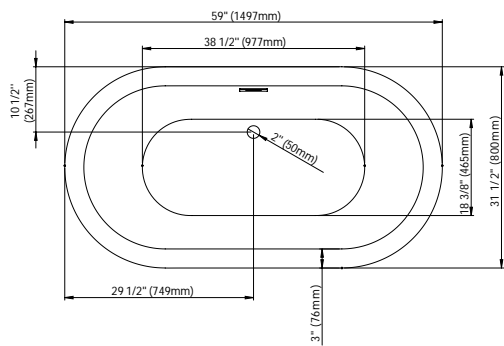

White
62.6010.102.10

Brushed Nickel
62.6010.102.61

Black
62.6010.102.20

AMAZE F1 0 3260

59" x 31 1/2" x 23" [49 gallons]

**48 hrs
5 days**

Bathtub only

AZ3260F10