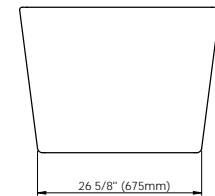

White
62.6010.102.10

Brushed Nickel
62.6010.102.61

Black
62.6010.102.20

PRAGUE F1 3260

59 1/8" x 31 1/2" x 23 [68 gallons]

48hrs
5 days

Bathtub only **PRA3260F1** \$3400

Mass-Air **PRA3260F1M** \$5150
Included: 12 injectors, 750W (1 1/2h.p.) Optima blower, with 300W heating element, 72" blower hose extension, and remote control.