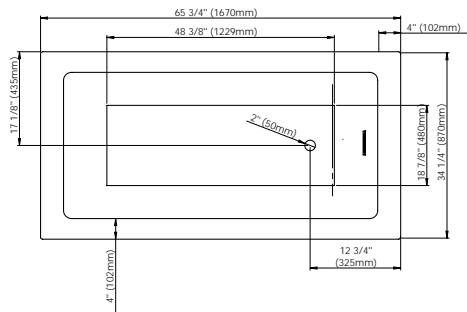

MUNICH F2 3466

65 3/4" x 34 1/4" x 23" [71 gallons]

**48hrs
5 days**

Bathtub only

MUN3466F2

$2700

Mass-Air

MUN3466F2M

$4450

Included: 12 injectors, 750W (1 1/2h.p.) Optima blower, with 300W heating element, 72" blower hose extension, and remote control.

Rouge-Air

MUN3466F2A

$4450

Included: 12 micro-jets, 750W (1 1/2h.p.) Optima blower, with 300W heating element, 72" blower hose extension, and remote control.

GENERAL OPTIONS

Overflow and waste included: Chrome

Acrylic Colour: White

Standard

Bathtub drain adapter (picture below) D-111-ABS 62.6010.103.00* or D-111-PVC 62.6010.104.00*

$299

Gel black neck pillow (12" x 4 1/4" x 1 1/4") 18.6000.100.20

$95

White, black or brushed nickel overflow and drain kit

$135

MASS-AIR / ROUGE-AIR OPTIONS

Mass-Air Jet finish: White/Chrome

Standard

Others: Chrome/Chrome

add $60

96" blower hose extension

95.5013.168.00

$100

A blower hose extension is required when the blower is located more than 4' from the bathtub.

*Quantity ordered must be in multiples of 8 units per code.

BATHTUB DRAIN ADAPTER

123Connect is a freestanding bathtub rough-in (install before tile).

- Quick, easy and clean installation.
- No access panel required.
- Allows for an installation as close to the wall as possible.

D-111 ABS
62.6010.103.00

D-111 PVC
62.6010.104.00

LINEAR OVERFLOW

Chrome (standard)
62.6010.102.60

White
62.6010.102.10

Brushed Nickel
62.6010.102.61

Black
62.6010.102.20