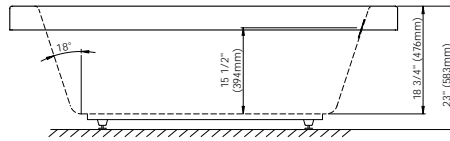

Bathtub only

IMP3466

$1150

Mass-Air

IMP3466M

$2900

Included: 12 injectors, 750W (1 1/2h.p.) Optima blower, with 300W heating element, 72" blower hose extension, and remote control.

Rouge-Air

IMP3466A

$2900

Included: 12 micro-jets, 750W (1 1/2h.p.) Optima blower, with 300W heating element, 72" blower hose extension, and remote control.

GENERAL OPTIONS

Acrylic Colour: White		Standard
Gel black neck pillow (12" x 4 1/4" x 1 1/4")	18.6000.100.20	$95
Drain D105 (20") : Chrome	62.4020.102.60	$185
MASS-AIR / ROUGE-AIR OPTIONS		
Mass-Air Jet finish: White/Chrome		Standard
Others: Chrome/Chrome		add $60
96" blower hose extension	95.5013.168.00	$100

A blower hose extension is required when the blower is located more than 4' from the bathtub.