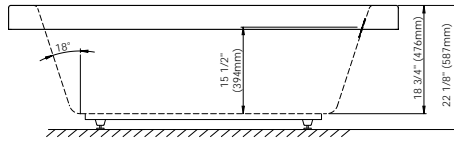

Bathtub only

MUN3260

$1050

Mass-Air

MUN3260M

$2800

Included: 12 injectors, 750W (1 1/2h.p.) Optima blower, with 300W heating element, 72" blower hose extension, and remote control.

Rouge-Air

MUN3260A

$2800

Included: 12 micro-jets, 750W (1 1/2h.p.) Optima blower, with 300W heating element, 72" blower hose extension, and remote control.

GENERAL OPTIONS

Overflow and waste included: Chrome

Acrylic Colour: White

Standard

Gel black neck pillow (12" x 4 1/4" x 1 1/4") 18.6000.100.20

$95

White, black or brushed nickel overflow and drain kit

$135

MASS-AIR / ROUGE-AIR OPTIONS

Mass-Air Jet finish: White/Chrome

Standard

Others: Chrome/Chrome

add $60

96" blower hose extension

95.5013.168.00

$100

A blower hose extension is required when the blower is located more than 4' from the bathtub.

LINEAR OVERFLOW

Chrome (standard)
62.6010.102.60

White
62.6010.102.10

Brushed Nickel
62.6010.102.61

Black
62.6010.102.20