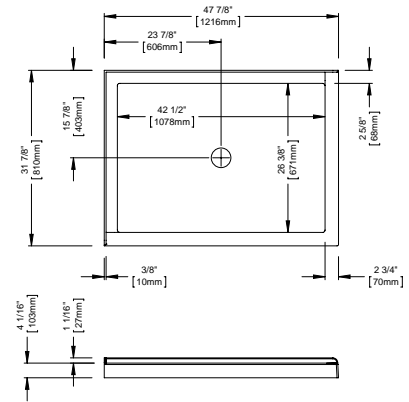

LEAK-BARRIER SHOWER BASES

48hrs

IMPACT 3248 CORNER

47 7/8" x 31 7/8" x 4 1/16"

IMPACT 3248 CORNER BASE

Integrated Tiling Flange

Acrylic Color: White $1000

DOORS

AZELIA 3248 (Front panels and return glass panel)

Chrome/Clear **31.1308.153.30** $1400

EXALT 3248 (Front panels and return glass panel)

Chrome/Clear **31.1274.153.30** $2050

EXALT BLACK 3248 (Front panels and return glass panel)

Black/Clear **31.1274.153.37** $2250

SELLA 3248 (Front panels and return glass panel)

Chrome/Clear **31.1324.153.30** $1400

21.16864.0086.10

21.16864.0087.10