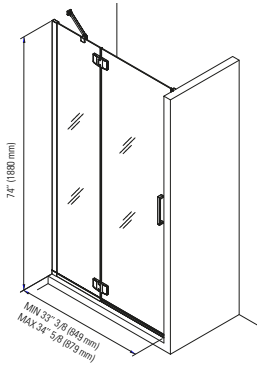

AZELIA 36

* Produits Neptune applies a cutting-edge protective covering, which repels water and dirt for easy cleaning and increases the lifespan of your shower doors.

All dimensions are approximate and subject to change without notice. Please refer to the installation guide before beginning the installation.