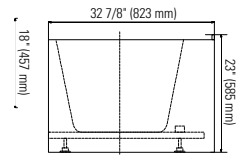

White
62.6010.102.10

Brushed Nickel
62.6010.102.61

Black
62.6010.102.20

BELGRADE F1 3260

59 13/16" x 26 5/16" x 23" [52gallons]

48hrs
5 days

Bathtub only

BEL3260F1