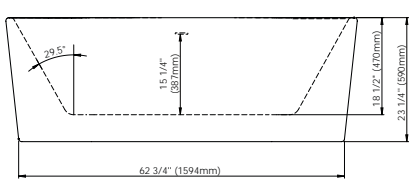

White
62.6010.102.10

Brushed Nickel
62.6010.102.61

Black
62.6010.102.20

NICE F1 3266
66 1/2" x 31 7/8" x 23 1/4" [71 gallons]

**48 hrs
5 days**

Bathtub only

NIC3266F1

\$3500