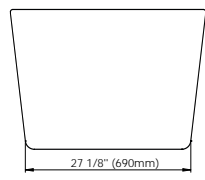

White
62.6010.102.10

Brushed Nickel
62.6010.102.61

Black
62.6010.102.20

BERLIN F1 3260
58 3/4" x 31 5/8" x 23 1/4" [58 gallons]

**48 hrs
5 days**

Bathtub only

BER3260F1

\$3400