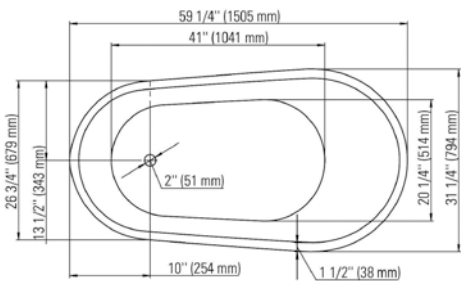

White
62.6010.102.10

Brushed Nickel
62.6010.102.61

Black
62.6010.102.20

MALAGA F1 3260

59 1/4" x 31 1/4" x 28 3/4" [55 gallons]

48hrs
5 days

Bathtub only

MAL3260F1