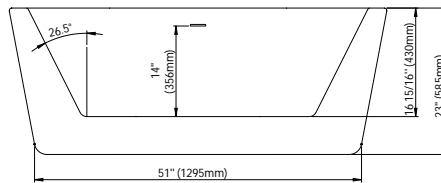

White
62.6010.102.10

Brushed Nickel
62.6010.102.61

Black
62.6010.102.20

AMAZE F1 0 3260

59" x 31 1/2" x 23" [49 gallons]

**48 hrs
5 days**

Bathtub only

AZ3260F10