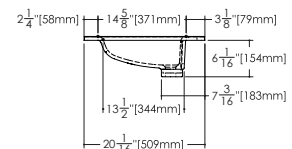

SIDE VIEW

NOTE: Approximate measurement. The manufacturer accepts 1/4" (6.35 mm) variance. WETSTYLE cannot be responsible for any technical errors and reserves the right to make revisions without notice.