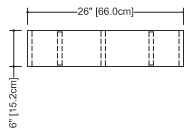

FREESTANDING NICHES

FREESTANDING NICHES 19-1/4" to 21-5/8" height 6" depth x 26" length (152 x 660 x 489 to 549 mm)

HEIGHT		FINISHES					
INCHES	CM	WOOD	WENGE (2)	WHITE (5)	BLACK (31)	ST. HAR. GREY (36)	PRICE
19 1/4"	51	OAK	S1914-2	S1914-5	S1914-31	S1914-36	$645
19 7/8"	51	OAK	S1978-2	S1978-5	S1978-31	S1978-36	$645
21 5/8"	66	OAK	S2158-2	S2158-5	S2158-31	S2158-36	$645
INCHES	CM	WOOD	COFFEE BEAN (37)	SMOKED (38)	PRICE	NATURAL (1)	PRICE
19 1/4"	51	OAK	S1914-37	S1914-38	$645	S1914-1	$855
19 7/8"	51	OAK	S1978-37	S1978-38	$645	S1978-1	$855
21 5/8"	66	OAK	S2158-37	S2158-38	$645	S2158-1	$855
INCHES	CM	WOOD	NATURAL (11)	NATURAL NO CALICO (12)	CHOCOLATE (16)	PRICE	
19 1/4"	51	WALNUT	S1914-11	S1914-12	S1914-16	$855	
19 7/8"	51	WALNUT	S1978-11	S1978-12	S1978-16	$855	
21 5/8"	66	WALNUT	S2158-11	S2158-12	S2158-16	$855	
INCHES	CM	WOOD	EUCALYPTUS (81)	MOZAMBIQUE (82)	PRICE		
19 1/4"	51	PREMIUM	S1914-81	S1914-82	$1010		
19 7/8"	51	PREMIUM	S1978-81	S1978-82	$1010		
21 5/8"	66	PREMIUM	S2158-81	S2158-82	$1010		

APPROXIMATE DELIVERY: 4 weeks - *6 weeks for premium finishes
FREIGHT: Consult Freight Annex

19 1/4": For bathtub models BC 11, BC 12

PLAN VIEW