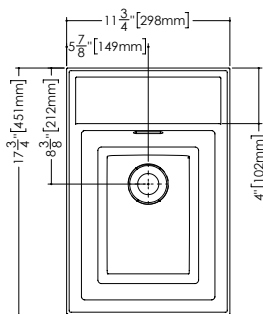

FRONT VIEW

VLBQS 18 17-3/4" x 11-3/4" x 1-1/2"

(298 x 451 x 38 mm)

1 SELECT MODEL AND FAUCET HOLES CONFIGURATION

- 1A - Without overflow
- 1B - With overflow
- + 1Bi - Overflow trim finish

2 SELECT FINISH

3 OPTION – IMPORTANT

This sink has a recessed drain hole. For a well-fitted look, we strongly recommend using the following drain model. DS02RF

p.316

WEIGHT:	22 lb (US)	10 kg (CA)
APPROXIMATE DELIVERY:	4 weeks	
FREIGHT:	Consult Freight Annex	

NOTE

This sink can be installed with the faucet deck positioned on the left, on the right or on the back.

1A MODEL WITHOUT OVERFLOW (Ex.: VLBQS16-1-GA)

MADE OF WETMAR BIO™

CODE	INSTALLATION	OVERFLOW	MATTE (MA)	TRUE HIGH GLOSS™ (GA)	NEW MATTE BLACK (MBL) MATTE GREY (MGR)
VLBQS18	No hole	None	$835	$950	$1140
VLBQS18-1	1 hole for mono faucet	None	$875	$990	$1180

1B MODEL WITH OVERFLOW (Ex.: VLBQS16-O-1-PC-GA)

CODE	INSTALLATION	OVERFLOW	MATTE (MA)	TRUE HIGH GLOSS™ (GA)	NEW MATTE BLACK (MBL) MATTE GREY (MGR)
VLBQS18-O	No hole	Overflow	$940	$1070	$1285
VLBQS18-O-1	1 hole for mono faucet	Overflow	$980	$1110	$1325

+ 1Bi SELECT OVERFLOW TRIM FINISH Append selection to code (Ex.: VLBQS16-O-1-PC-GA)

ADD TO CODE	DESCRIPTION	PRICE
-NT, -PC, -BN	No Trim, Polished Chrome, Brushed Nickel	No charge
-MB, -SB	Matte Black, Satin Brass	+$50

2 SELECT FINISH Append selection to code (Ex.: VLBQS16-O-1-PC-GA)

ADD TO CODE	DESCRIPTION
-GA, -MA, -MGR, -MBL	White True High Gloss™, White Matte, Matte Grey, Matte Black

PLAN VIEW