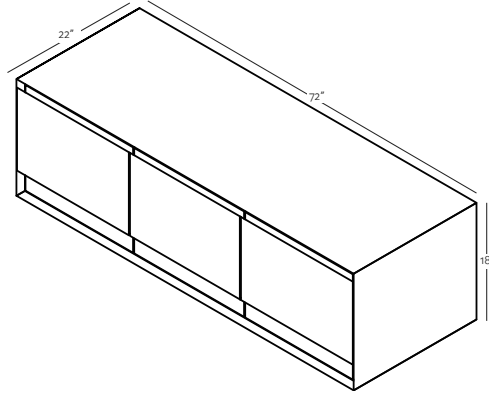

M COLLECTION

VANITY 18" height Wall-mount – 3 drawers 72"

(1829 mm length)

M7218WM

DRAWER CONFIGURATION