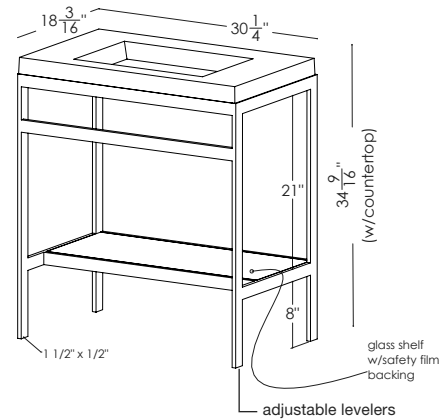

C COLLECTION METRO SERIES – 30" COMBINATION

CONSOLE 30-1/4" length 30-1/4" length x 18-3/16" depth x 34-9/16" height

(768 x 462 x 878 mm)

1 MODEL SELECTION

MATERIAL	FINISH	CODE	PRICE
Pure stainless steel	Brushed finish	CM30B	$2130
Pure stainless steel	Mirror finish	CM30M	$2580

Important: Please indicate in your order which lavatory is to be assembled with the console

Note: This is a pure stainless steel product (not chrome plated), grade 304

2 INTEGRATED COUNTERTOP SELECTION (Sold separately)

Refer to lavatory section for countertop pricing

Lavatory and console table must be ordered at the same time as the lavatory requires special preparation at the factory when installed on console

3 OPTION

Decorative round style bottle trap (see p. 316)
19" vertical mirror C2819 (see p. 296)

WEIGHT:	16 lb (US)	7,3 kg (CA)
APPROXIMATE DELIVERY:	< 1 week	
FREIGHT:	Consult Freight Annex	

C COLLECTION METRO SERIES – 36" COMBINATION

CONSOLE 36-1/4" length (92 cm) 36-1/4" length x 18-3/16" depth x 34-9/16" height

(921 x 462 x 878 mm)

1 MODEL SELECTION

MATERIAL	FINISH	CODE	PRICE
Pure stainless steel	Brushed finish	CM36B	$2270
Pure stainless steel	Mirror finish	CM36M	$2700

Important: Please indicate in your order which lavatory is to be assembled with the console

Note: This is a pure stainless steel product (not chrome plated), grade 304

2 INTEGRATED COUNTERTOP SELECTION (Sold separately)

Refer to lavatory section for countertop pricing

Lavatory and console table must be ordered at the same time as the lavatory requires special preparation at the factory when installed on console