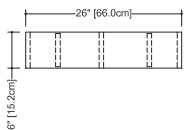

19 7/8": For bathtub models BC 0801, BC 0803

PLAN VIEW