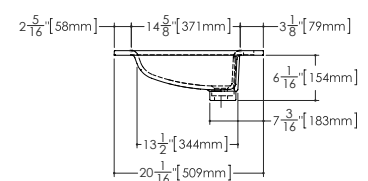

SIDE VIEW

NOTE: Approximate measurement. The manufacturer accepts 1/4" (6.35 mm) variance. WETSTYLE cannot be responsible for any technical errors and reserves the right to make revisions without notice.