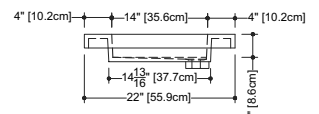

SIDE VIEW

NOTE: Approximate measurement. The manufacturer accepts 1/4" (6.35 mm) variance. WETSTYLE cannot be responsible for any technical errors and reserves the right to make revisions without notice.