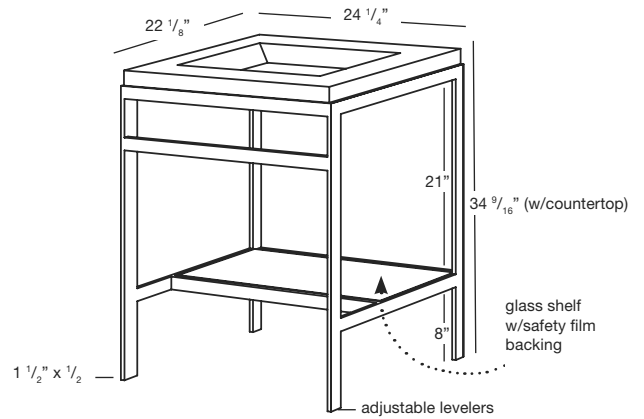

C COLLECTION – 24” COMBINATION

CONSOLE 24-1/4” length (62 cm) 24-1/4” length x 22-1/8” depth x 34-9/16” height (616 x 562 x 878 mm)

1 MODEL SELECTION

MATERIAL	FINISH	CODE	PRICE
Pure stainless steel	Brushed finish	C24B	$2240
Pure stainless steel	Mirror finish	C24M	$2960
Pure stainless steel	Matte Black	C24MBL	$3160

Important: Please indicate in your order which lavatory is to be assembled with the console
Note: This is a pure stainless steel product (not chrome plated), grade 304

2 INTEGRATED COUNTERTOP SELECTION (Sold separately)

Refer to lavatory section for countertop pricing

Lavatory and console table must be ordered at the same time as the lavatory requires special preparation at the factory when installed on console

3 OPTION

Decorative round style bottle trap (see p. 316)
19” vertical mirror C2819 (see p. 296)

WEIGHT:	27 lb (US)	12 kg (CA)
APPROXIMATE DELIVERY:	< 1 week	
FREIGHT:	Consult Freight Annex	

NOTE: Approximate measurement. The manufacturer accepts 1/4” (6.35 mm) variance. WETSTYLE cannot be responsible for any technical errors and reserves the right to make revisions without notice.