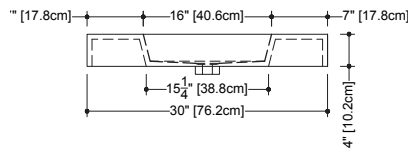

VCM 30

FRONT VIEW