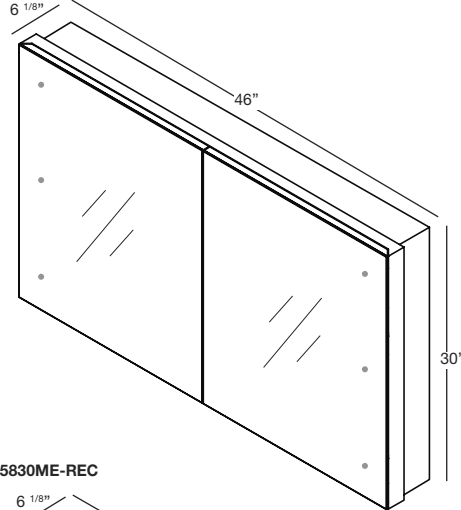

M4630ME-REC