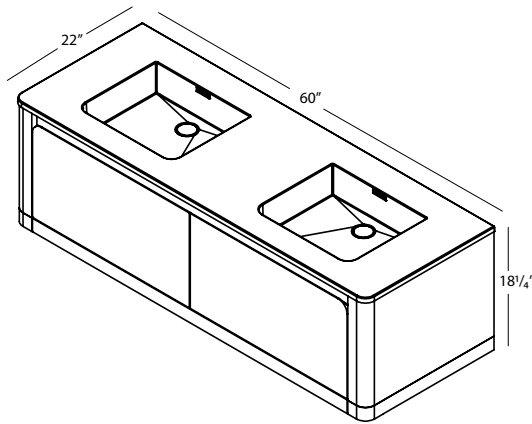

BAUHAUS COLLECTION

NEW

BAUHAUS 60" Wall-mount

1 NOTES

THIS UNIT MUST BE SECURED TO THE WALL

WOOD: All natural wood finishes, AWI Rated 5 Finish, FSC Certified, CARB Compliant, Formaldehyde free, may differ slightly from sample or pictures as natural wood grains vary somewhat from piece to piece adding natural beauty and character making each made-to-order piece unique

IMPORTANT: Please indicate on your purchase order your choice of lavatory. Must be purchased with a WETSTYLE Bauhaus integrated countertop (sold separately). Vessel sinks cannot be used with Bauhaus vanities, unless a countertop is used.

DRAWERS CONFIGURATION

LEFT
Horseshoe

RIGHT
Horseshoe

APPROXIMATE DELIVERY:

4-6 weeks

FREIGHT:

Consult Freight Annex

2 AVAILABLE CONFIGURATIONS (ex: EBHS60WM-L28W1)

CONFIGURATION	DRAWER FAÇADE AND SIDES	TRIM	NEXT STEP
LW	Lacquer (L)	Wood (W)	Go to 3.1
WW	Wood (W)	Wood (W)	Go to 3.2
LL	Lacquer (L)	Lacquer (L)	Go to 3.3
WL	Wood (W)	Lacquer (L)	Go to 3.4

HOW TO BUILD A CODE

Bauhaus 60" Wall-Mount with St. Har. Grey Drawer/Sides and Oak Natural Trim Example: EBHS60WM	DRAWER FAÇADE AND SIDES		TRIM		Use opposite page to ensure your finish combination is possible
	W or L	Color code	W or L	Color code	
	-L	-28	-W	-1	

4 INTEGRATED COUNTERTOP SELECTION SOLD SEPARATELY

REFER TO LAVATORY SECTION FOR COUNTERTOP PRICING
Lavatory and vanity must be ordered at the same time as the lavatory requires special preparation at the factory

NOTE: Approximate measurement. The manufacturer accepts 1/4" (6.35 mm) variance. WETSTYLE cannot be responsible for any technical errors and reserves the right to make revisions without notice.