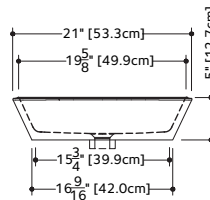

FRONT VIEW

SIDE VIEW