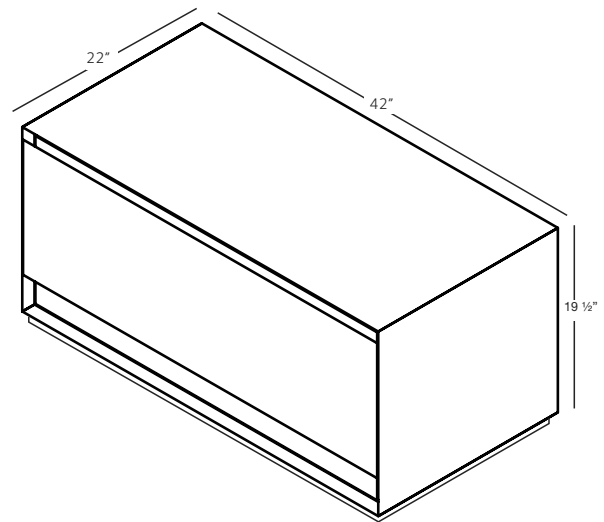

M COLLECTION

VANITY 19.5" height Freestanding – 1 drawer 24", 30", 36" and 42"

(610, 762, 914 and 1069 mm length)

M2418FS

M3018FS

M3618FS

M4218FS

DRAWER CONFIGURATION