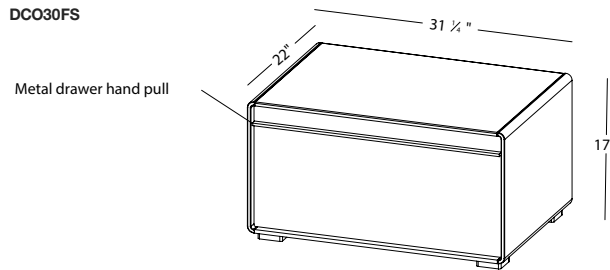

DÉCO COLLECTION

VANITY 30" Freestanding – 2 drawers

(762 mm length)

1 NOTES

THIS UNIT CANNOT ACCOMODATE A SINK

WOOD: All natural wood finishes, AWI Rated 5 Finish, FSC Certified, CARB Compliant, Formaldehyde free, may differ slightly from sample or pictures as natural wood grains vary somewhat from piece to piece adding natural beauty and character making each made-to-order piece unique

Includes an inner pull-out drawer.

FEATURES

- Hand pull and legs made of solid stainless steel
- Finished interior drawers
- Slow closing ball bearing glides

DRAWER CONFIGURATION

- Full depth inner pull-out drawer
- Full depth inner pull-out drawer

APPROXIMATE DELIVERY: 4 - 6 weeks
*7 weeks for premium finishes
FREIGHT: Consult Freight Annex

2 AVAILABLE CONFIGURATIONS (ex: DCO30FS-W11L21-MB)

CONFIGURATION	DRAWER FACADE (L)	EXTERIOR (L)	NEXT STEP
WL	Wood (W)	Lacquer (L)	Go to 3.1
WW	Wood (W)	Wood (W)	Go to 3.2
LL	Lacquer (L)	Lacquer (L)	Go to 3.3

HOW TO BUILD A CODE

	DRAWER FACADE (L)		EXTERIOR (L)		METAL FINISH	
	W or L	Color code	W or L	Color code	Metal code	
Déco 30" Wall-mount	W or L	Color code	W or L	Color code	Metal code	Use opposite page to ensure your finish combination is possible
Example: DCO30FS	-W	-1	-L	-21	-MB	

NOTE: Approximate measurement. The manufacturer accepts 1/4" (6.35 mm) variance. WETSTYLE cannot be responsible for any technical errors and reserves the right to make revisions without notice.