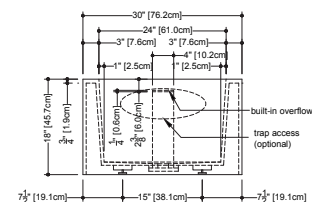

CUBE COLLECTION

BC 14 60" x 30" x 18" Right or left drain – Tub/Shower

(1524 x 762 x 457 mm)

1. 1 SELECT MODEL
2. 2 SELECT DRAIN AND OVERFLOW FINISH
3. 3 SELECT PLUMBING CONNECTION
4. 4 SELECT FINISH
5. 5 ACCESSORIES

Oak bridge WENGE shade Included
Other shades must be specified p.308
Head Pillow HP01-5 p.313

OPTIONAL TRAP ACCESS

Must be specified at time of order.
Recommended for deck-mounted faucet installation and maintenance - installed directly above the trap access. Add TRAP ACCESS to product description +$250

CAPACITY: 62 gal (US) 235 l (CA)
WEIGHT: 210 lb (US) 95 kg (CA)
APPROXIMATE DELIVERY: 4 - 6 weeks
FREIGHT: Consult Freight Annex

WETSTYLE Plug & Bathe™ overflow and drain connection system includes:

Soft-touch pop-up drain, for built-in overflow. Fits both 1 - 1/2" ABS drain waste and 1 - 1/2" tubular brass

1 - 1/2" ABS direct vertical drain waste fitting (copper/brass options also available)

1 - 1/2" ABS 90° Elbow drain waste fitting (copper/brass options also available)

IMPORTANT

All WETSTYLE tubs are equipped with our Plug & Bathe™ overflow/drain system permitting installation completely from above without the need to open the floor from beneath; there is no need for an island drain or similar supplemental connection equipment.

BATHTUB INSTALLATION SUPPLIES

A 1/4" tile flange will be supplied to comply with the requested position. Installed at the factory to prevent water leakage, this must be placed directly on the partition framing prior to the installation of drywall.

FAUCET INSTALLATION

Deck-mounted on side walls, wall-mounted and floor-mounted faucet installation possible.