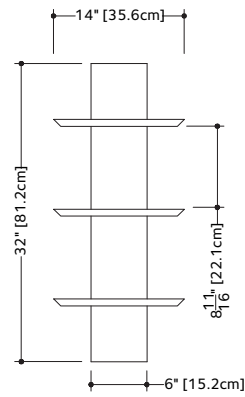

M COLLECTION

TOWEL HOLDER 32" or 60" height

(813 or 1524 mm height)

M32TH

front view