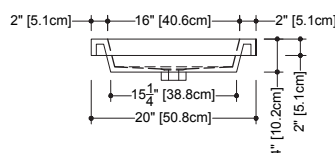

VCMS 20

FRONT VIEW