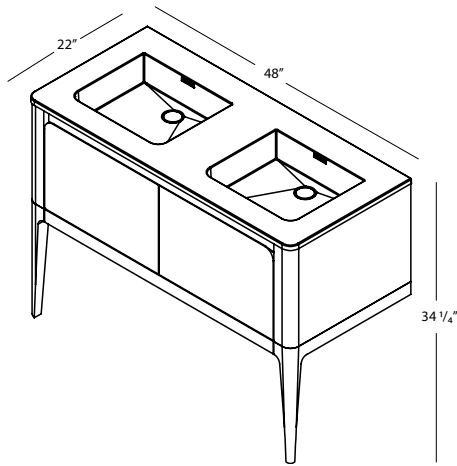

BAUHAUS COLLECTION

NEW

BAUHAUS 48" Wall-mount with legs

1 NOTES

THIS UNIT MUST BE SECURED TO THE WALL

WOOD: All natural wood finishes, AWI Rated 5 Finish, FSC Certified, CARB Compliant, Formaldehyde free, may differ slightly from sample or pictures as natural wood grains vary somewhat from piece to piece adding natural beauty and character making each made-to-order piece unique

IMPORTANT: Please indicate on your purchase order your choice of lavatory. Must be purchased with a WETSTYLE Bauhaus integrated countertop (sold separately). Vessel sinks cannot be used with Bauhaus vanities, unless a countertop is used.

DRAWERS CONFIGURATION

LEFT
Horseshoe

RIGHT
Horseshoe

APPROXIMATE DELIVERY:

4-6 weeks

FREIGHT:

Consult Freight Annex

2 AVAILABLE CONFIGURATIONS (ex: EBHS48WML-L28W1)

CONFIGURATION	DRAWER FAÇADE AND SIDES	TRIM AND LEGS	NEXT STEP
LW	Lacquer (L)	Wood (W)	Go to 3.1
WW	Wood (W)	Wood (W)	Go to 3.2
LL	Lacquer (L)	Lacquer (L)	Go to 3.3
WL	Wood (W)	Lacquer (L)	Go to 3.4

HOW TO BUILD A CODE

Bauhaus 48" Wall-Mount with Legs with St. Har. Grey Drawer/Sides and Oak Natural Trim & Legs Example: EBHS48WML	DRAWER FAÇADE AND SIDES		TRIM AND LEGS		Use opposite page to ensure your finish combination is possible
	W or L	Color code	W or L	Color code	
	-L	-28	-W	-1	

4 INTEGRATED COUNTERTOP SELECTION SOLD SEPARATELY

REFER TO LAVATORY SECTION FOR COUNTERTOP PRICING
Lavatory and vanity must be ordered at the same time as the lavatory requires special preparation at the factory

NOTE: Approximate measurement. The manufacturer accepts 1/4" (6.35 mm) variance. WETSTYLE cannot be responsible for any technical errors and reserves the right to make revisions without notice.