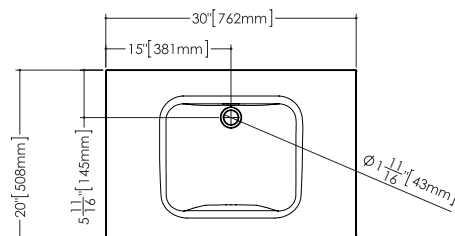

ELEMENT COLLECTION

VELXS 30 30" x 20" x 5/8"

(762 x 508 x 16 mm)

ELEMENT LAVATORY

1 SELECT MODEL AND FAUCET HOLES CONFIGURATION

- 1A - Without overflow
- or
- 1B - With overflow
- +
- 1Bi - Overflow trim finish

2 SELECT FINISH

3 OPTION

Pop-up drain

p.316

WEIGHT:	20 lb (US)	9 kg (CA)
APPROXIMATE DELIVERY:	4 weeks	
FREIGHT:	Consult Freight Annex	

1A MODEL WITHOUT OVERFLOW (Ex.: VELXS-30-1-GA)

MADE OF WETMAR BIO™

CODE	FAUCET HOLE	OVERFLOW	MATTE (MA)	TRUE HIGH GLOSS™ (GA)
VELXS-30	No hole	None	$915	$1040
VELXS-30-1	1 hole for mono faucet	None	$955	$1080
VELXS-30-8	3 holes for 8" c/c faucet	None	$975	$1100

1B MODEL WITH OVERFLOW (Ex.: VELXS-30-O-1-PC-GA)

CODE	FAUCET HOLE	OVERFLOW	MATTE (MA)	TRUE HIGH GLOSS™ (GA)
VELXS-30-O	No hole	Overflow	$1020	$1160
VELXS-30-O-1	1 hole for mono faucet	Overflow	$1060	$1200
VELXS-30-O-8	3 holes for 8" c/c faucet	Overflow	$1080	$1220

+ 1Bi SELECT OVERFLOW TRIM FINISH Append selection to code (Ex.: VELXS-30-O-1-PC-GA)

ADD TO CODE	DESCRIPTION	PRICE
-NT, -PC, -BN	No Trim, Polished Chrome, Brushed Nickel	No charge
-MB, -SB	Matte Black, Satin Brass	+$100

2 SELECT FINISH Append selection to code (Ex.: VELXS-30-O-1-PC-GA)

ADD TO CODE	DESCRIPTION
-GA, -MA	White True High Gloss™, White Matte

PLAN VIEW