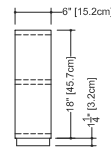

FREESTANDING NICHES

FREESTANDING NICHES 19-1/4" to 21-5/8" height 6" depth x 26" length (152 x 660 x 489 to 549 mm)

HEIGHT		FINISHES					
INCHES	CM	WOOD	WENGE (2)	WHITE (5)	BLACK (31)	ST. HAR. GREY (36)	PRICE
19 1/4"	51	OAK	S1914-2	S1914-5	S1914-31	S1914-36	$645
19 7/8"	51	OAK	S1978-2	S1978-5	S1978-31	S1978-36	$645
21 5/8"	66	OAK	S2158-2	S2158-5	S2158-31	S2158-36	$645
INCHES	CM	WOOD	COFFEE BEAN (37)	SMOKED (38)	PRICE	NATURAL (1)	PRICE
19 1/4"	51	OAK	S1914-37	S1914-38	$645	S1914-1	$855
19 7/8"	51	OAK	S1978-37	S1978-38	$645	S1978-1	$855
21 5/8"	66	OAK	S2158-37	S2158-38	$645	S2158-1	$855
INCHES	CM	WOOD	NATURAL (11)	NATURAL NO CALICO (12)	CHOCOLATE (16)	PRICE	
19 1/4"	51	WALNUT	S1914-11	S1914-12	S1914-16	$855	
19 7/8"	51	WALNUT	S1978-11	S1978-12	S1978-16	$855	
21 5/8"	66	WALNUT	S2158-11	S2158-12	S2158-16	$855	
INCHES	CM	WOOD	EUCALYPTUS (81)	MOZAMBIQUE (82)	PRICE		
19 1/4"	51	PREMIUM	S1914-81	S1914-82	$1010		
19 7/8"	51	PREMIUM	S1978-81	S1978-82	$1010		
21 5/8"	66	PREMIUM	S2158-81	S2158-82	$1010		

APPROXIMATE DELIVERY: 4 weeks - *6 weeks for premium finishes
FREIGHT: Consult Freight Annex

19 1/4": For bathtub models BC 11, BC 12

PLAN VIEW

FRONT VIEW

SIDE VIEW

19 7/8": For bathtub models BC 0801, BC 0803

PLAN VIEW

FRONT VIEW

SIDE VIEW

21 5/8": For bathtub models BC 01, BC 02, BC 03, BC 04, BC 10

PLAN VIEW

FRONT VIEW

SIDE VIEW

NOTE: Approximate measurement. The manufacturer accepts 1/4" (6.35 mm) variance. WETSTYLE cannot be responsible for any technical errors and reserves the right to make revisions without notice.