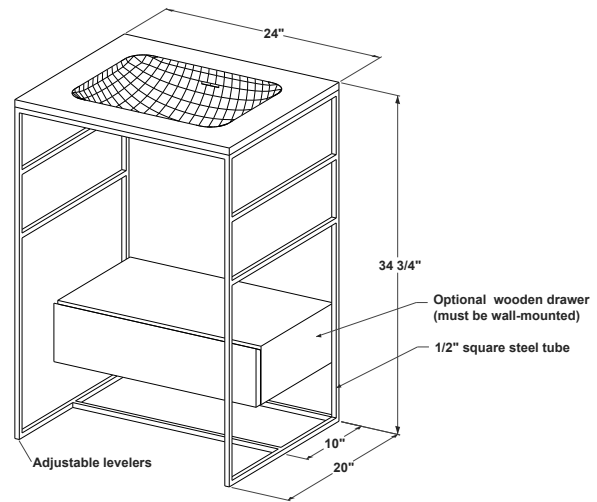

C₂ COLLECTION

CONSOLE 24" length

(61 cm)

1 MODEL SELECTION

MATERIAL	FINISH	CODE	PRICE
Pure Stainless Steel*	Matte Black	C2-24CO-MBL**	$2265

* Matte Black Finish, 304 Stainless Steel, Solid Bar, Powder coated finish

** Metal console only, wooden drawer sold separately (see step #3)

Note: Securing console to wall is recommended, drill taps are provided at the back of the console

2 INTEGRATED COUNTERTOP SELECTION SOLD SEPARATELY

REFER TO LAVATORY SECTION
FOR COUNTERTOP PRICING

Note: you may specify overflow trim in same
finish as console (Matte Black)

3 OPTIONAL DRAWER 24" length (61 cm)

Must be wall-mounted

FINISH	CODE	PRICE
Walnut Natural (11)	C2-24DR-11	$1145

WEIGHT (DRAWER ONLY): 22 lb (US) 10 kg (CA)

4 ADDITIONAL OPTION

Decorative round style bottle trap (see p.316)

WEIGHT:	27 lb (US)	12.3 kg (CA)
APPROXIMATE DELIVERY:	< 1 week	
FREIGHT:	Consult Freight Annex	

NOTE: Approximate measurement. The manufacturer accepts 1/4" (6.35 mm) variance. WETSTYLE cannot be responsible for any technical errors and reserves the right to make revisions without notice.