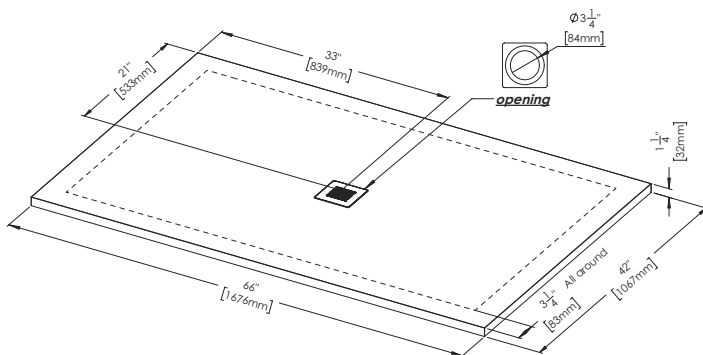

DFL6032E WEIGHT 128 lb (US) 58 kg (CA)

DFL6642C WEIGHT 187 lb (US) 85 kg (CA)

NOTE: Approximate measurement. The manufacturer accepts 1/4" (6.35 mm) variance. WETSTYLE cannot be responsible for any technical errors and reserves the right to make revisions without notice.

FEEL SHOWER BASE