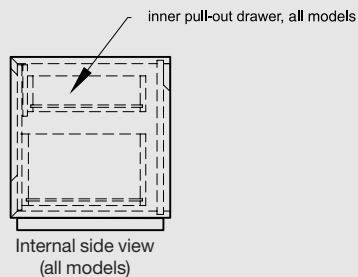

DRAWER CONFIGURATION

NOTE: Approximate measurement. The manufacturer accepts ¼" (6.35 mm) variance. WETSTYLE cannot be responsible for any technical errors and reserves the right to make revisions without notice.