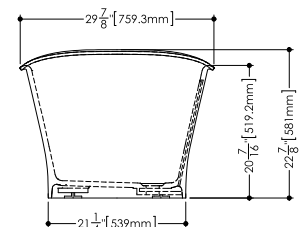

PLAN VIEW

FRONT VIEW

SIDE VIEW

NOTE: Approximate measurement. The manufacturer accepts 1/4" (6.35 mm) variance. WETSTYLE cannot be responsible for any technical errors and reserves the right to make revisions without notice.