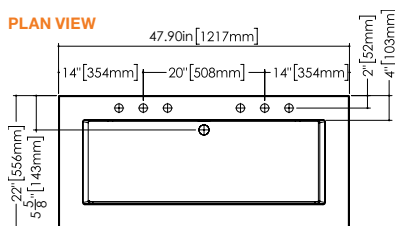

CUBE COLLECTION

VC 48-1D 48" x 22" x 4"

(1219 x 559 x 102 mm)

VCS 48-1D 48" x 22" x 2"

(1219 x 559 x 51 mm)

CUBE LAVATORY

1 SELECT MODEL AND FAUCET HOLES CONFIGURATION

- 1A - Without overflow
- or
- 1B - With overflow
- + 1Bi - Overflow trim finish

2 SELECT FINISH

3 ACCESSORY INCLUDED

Oak bridge in wenge shade.
Other shades must be specified p.308

4 OPTION

Pop-up drain p.316

5 FLOATING SINK BRACKET SYSTEM

Important: Bracket and/or decorative trim must be ordered at the same time as the lavatory. p.83

WEIGHT: 46 lb (US) 21 kg (CA)
APPROXIMATE DELIVERY: 4 weeks
FREIGHT: Consult Freight Annex

1A MODEL WITHOUT OVERFLOW (Ex.: VC-48D-1-GA)

MADE OF WETMAR BIO™

4" HEIGHT 2" SEMI-RECESSED

CODE	CODE	FAUCET HOLE	OVERFLOW	MATTE (MA)	TRUE HIGH GLOSS™ (GA)
VC48-1D	VCS48-1D	No hole	None	$1500	$1705
VC48-1D-1	VCS48-1D-1	2 x 1 hole for mono faucet	None	$1560	$1765
VC48-1D-8	VCS48-1D-8	2 x 3 holes for 8" c/c faucet	None	$1580	$1785

1B MODEL WITH OVERFLOW (Ex.: VC-48D-O-1-PC-GA)

4" HEIGHT 2" SEMI-RECESSED

CODE	CODE	FAUCET HOLE	OVERFLOW	MATTE (MA)	TRUE HIGH GLOSS™ (GA)
VC48-1D-O	VCS48-1D-O	No hole	Overflow	$1605	$1825
VC48-1D-O-1	VCS48-1D-O-1	2 x 1 hole for mono faucet	Overflow	$1665	$1885
VC48-1D-O-8	VCS48-1D-O-8	2 x 3 holes for 8" c/c faucet	Overflow	$1685	$1905

+ 1Bi SELECT OVERFLOW TRIM FINISH Append selection to code (Ex.: VC-48D-O-1-PC-GA)

ADD TO CODE	DESCRIPTION	PRICE
-NT, -PC, -BN	No Trim, Polished Chrome, Brushed Nickel	No charge
-MB, -SB	Matte Black, Satin Brass	+$50

2 SELECT FINISH Append selection to code (Ex.: VC-48D-O-1-PC-GA)

ADD TO CODE	DESCRIPTION
-GA, -MA	White True High Gloss™, White Matte

1D = 1 CENTER DRAIN

VC 48-1D

FRONT VIEW

SIDE VIEW

VCS 48-1D

FRONT VIEW

SIDE VIEW