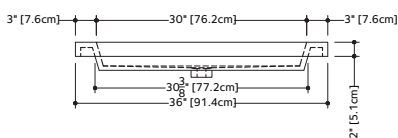

VOVS 36

FRONT VIEW