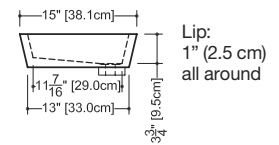

CUBE COLLECTION

SERIES VC 8-U 15", 21-3/4", 36", 42", 48" and 54" undermount

(381, 552, 914, 1067, 1219 and 1372 mm)

1 SELECT MODEL AND FAUCET HOLES CONFIGURATION

- 1A - Without overflow
- or
- 1B - With overflow
- +
- 1Bi - Overflow trim finish

2 SELECT FINISH

3 OPTION

Pop-up drain

p. 316

APPROXIMATE DELIVERY:

4 weeks

FREIGHT:

Consult Freight Annex

*Oak bridge for models VC842U, VC848U and VC854U can be ordered in other shades. p.308

VC821U-O-NT-GA
VC836U-O-NT-GA
VC848U-O-NT-GA

1A MODEL WITHOUT OVERFLOW (Ex.: VC848U-GA)

MADE OF WETMAR BIO™

CODE	OVERFLOW	ACCESSORY	MATTE (MA)	TRUE HIGH GLOSS™ (GA)
VC 815U	None	None	$575	$655
VC 821U	None	None	$870	$990
VC 836U	None	None	$1030	$1170
VC842U	None	Oak bridge wenge shade included*	$1185	$1345
VC 848U	None	Oak bridge wenge shade included*	$1340	$1520
VC 854U	None	Oak bridge wenge shade included*	$1710	$1945

1B MODEL WITH OVERFLOW (Ex.: VC848U-O-PC-GA)

CODE	OVERFLOW	ACCESSORY	MATTE (MA)	TRUE HIGH GLOSS™ (GA)
VC 815U-O	Overflow	None	$680	$775
VC 821U-O	Overflow	None	$975	$1110
VC 836U-O	Overflow	None	$1135	$1290
VC842U-O	Overflow	Oak bridge wenge shade included*	$1290	$1465
VC 848U-O	Overflow	Oak bridge wenge shade included*	$1495	$1700
VC 854U-O	Overflow	Oak bridge wenge shade included*	$1870	$2125

+ 1Bi SELECT OVERFLOW TRIM FINISH Append selection to code (Ex.: VC848U-O-PC-GA)

ADD TO CODE	DESCRIPTION	PRICE
-NT, -PC, -BN	No Trim, Polished Chrome, Brushed Nickel	No charge
-MB, -SB	Matte Black, Satin Brass	15", 21", 36" and 42" +$50 48" and 54" +$100

2 SELECT FINISH Append selection to code (Ex.: VC848U-O-PC-GA)

ADD TO CODE	DESCRIPTION
-GA, -MA	White True High Gloss™, White Matte

VC 815U (weight 13 lb/6 kg)

FRONT VIEW

SIDE VIEW