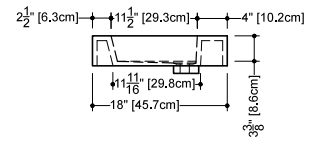

CUBE COLLECTION METRO SERIES

VCM 42 42" x 18" x 4"

(1069 x 457 x 102 mm)

VCMS 42 42" x 18" x 2"

(1069 x 457 x 51 mm)

1 SELECT MODEL AND FAUCET HOLES CONFIGURATION

- 1A - Without overflow
- or 1B - With overflow
- + 1Bi - Overflow trim finish

2 SELECT FINISH

3 OPTION

Pop-up drain p.316

4 FLOATING SINK BRACKET SYSTEM

Only offered with VCM42 (4" height)

Important: Bracket and/or decorative trim must be ordered at the same time as the lavatory. p.83

WEIGHT: 37 lb (US) 17 kg (CA)
APPROXIMATE DELIVERY: 4 weeks
FREIGHT: Consult Freight Annex

1A MODEL WITHOUT OVERFLOW (Ex.: VCM-42-1-GA) **MADE OF WETMAR BIO™**

4" HEIGHT 2" SEMI-RECESSED

CODE	CODE	FAUCET HOLE	OVERFLOW	MATTE (MA)	TRUE HIGH GLOSS™ (GA)
VCM-42	VCMS-42	No hole	None	$1320	$1500
VCM-42-1	VCMS-42-1	1 hole for mono faucet	None	$1360	$1540
VCM-42-8	VCMS-42-8	3 holes for 8" c/c faucet	None	$1380	$1560

1B MODEL WITH OVERFLOW (Ex.: VCM-42-O-1-PC-GA)

4" HEIGHT 2" SEMI-RECESSED

CODE	CODE	FAUCET HOLE	OVERFLOW	MATTE (MA)	TRUE HIGH GLOSS™ (GA)
VCM-42-O	VCMS-42-O	No hole	Overflow	$1425	$1620
VCM-42-O-1	VCMS-42-O-1	1 hole for mono faucet	Overflow	$1465	$1660
VCM-42-O-8	VCMS-42-O-8	3 holes for 8" c/c faucet	Overflow	$1485	$1680

+ 1Bi SELECT OVERFLOW TRIM FINISH Append selection to code (Ex.: VCM-42-O-1-PC-GA)

ADD TO CODE	DESCRIPTION	PRICE
-NT, -PC, -BN	No Trim, Polished Chrome, Brushed Nickel	No charge
-MB, -SB	Matte Black, Satin Brass	+$50

2 SELECT FINISH Append selection to code (Ex.: VCM-42-O-1-PC-GA)

ADD TO CODE	DESCRIPTION
-GA, -MA	White True High Gloss™, White Matte

PLAN VIEW

VCM 42

SIDE VIEW

VCMS 42

NOTE: Approximate measurement. The manufacturer accepts 1/4" (6.35 mm) variance. WETSTYLE cannot be responsible for any technical errors and reserves the right to make revisions without notice.