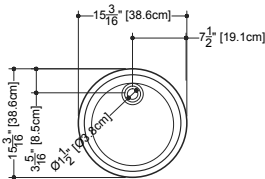

OVE COLLECTION

SERIES VOV 8-U 15", 21-1/2", 36" and 48" undermount

(381, 546, 914 and 1219 mm)

1 SELECT MODEL AND FAUCET HOLES CONFIGURATION

- 1A - Without overflow
- or
- 1B - With overflow
- +
- 1Bi - Overflow trim finish

2 SELECT FINISH

3 OPTION

Pop-up drain p.316

APPROXIMATE DELIVERY: 4 weeks
FREIGHT: Consult Freight Annex

*VOV815U is only available without overflow
**Oak bridge for model VOV848U can be ordered in other shades. p.308

1A MODEL WITHOUT OVERFLOW (Ex.: VOV848U-GA)

MADE OF WETMAR BIO™

CODE	OVERFLOW	ACCESSORY	MATTE (MA)	TRUE HIGH GLOSS™ (GA)
VOV 815U*	None	None	$575	$655
VOV 821U	None	None	$870	$990
VOV 836U	None	None	$1030	$1170
VOV 848U	None	Oak bridge wenge shade included**	$1340	$1520

1B MODEL WITH OVERFLOW (Ex.: VOV848U-O-PC-GA)

CODE	OVERFLOW	ACCESSORY	MATTE (MA)	TRUE HIGH GLOSS™ (GA)
VOV 821U-O	Overflow	None	$975	$1110
VOV 836U-O	Overflow	None	$1135	$1290
VOV 848U-O	Overflow	Oak bridge wenge shade included**	$1495	$1700

+ 1Bi SELECT OVERFLOW TRIM FINISH Append selection to code (Ex.: VOV848U-O-PC-GA)

ADD TO CODE	DESCRIPTION	PRICE
-NT, -PC, -BN	No Trim, Polished Chrome, Brushed Nickel	No charge
-MB, -SB	Matte Black, Satin Brass	15", 21" and 36" +$50 48" +$100

2 SELECT FINISH Append selection to code (Ex.: VOV848U-O-PC-GA)

ADD TO CODE	DESCRIPTION
-GA, -MA	White True High Gloss™, White Matte

VOV 815U (weight 10 lb/5 kg)

PLAN VIEW