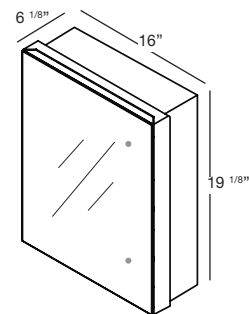

M16MER-REC