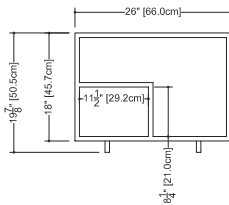

FREESTANDING NICHES

FREESTANDING NICHES 19-1/4" to 21-5/8" height 6" depth x 26" length (152 x 660 x 489 to 549 mm)

HEIGHT		FINISHES					
INCHES	CM	WOOD	WENGE (2)	WHITE (5)	BLACK (31)	ST. HAR. GREY (36)	PRICE
19 1/4"	51	OAK	S1914-2	S1914-5	S1914-31	S1914-36	$645
19 7/8"	51	OAK	S1978-2	S1978-5	S1978-31	S1978-36	$645
21 5/8"	66	OAK	S2158-2	S2158-5	S2158-31	S2158-36	$645
INCHES	CM	WOOD	COFFEE BEAN (37)	SMOKED (38)	PRICE	NATURAL (1)	PRICE
19 1/4"	51	OAK	S1914-37	S1914-38	$645	S1914-1	$855
19 7/8"	51	OAK	S1978-37	S1978-38	$645	S1978-1	$855
21 5/8"	66	OAK	S2158-37	S2158-38	$645	S2158-1	$855
INCHES	CM	WOOD	NATURAL (11)	NATURAL NO CALICO (12)	CHOCOLATE (16)	PRICE	
19 1/4"	51	WALNUT	S1914-11	S1914-12	S1914-16	$855	
19 7/8"	51	WALNUT	S1978-11	S1978-12	S1978-16	$855	
21 5/8"	66	WALNUT	S2158-11	S2158-12	S2158-16	$855	
INCHES	CM	WOOD	EUCALYPTUS (81)	MOZAMBIQUE (82)	PRICE		
19 1/4"	51	PREMIUM	S1914-81	S1914-82	$1010		
19 7/8"	51	PREMIUM	S1978-81	S1978-82	$1010		
21 5/8"	66	PREMIUM	S2158-81	S2158-82	$1010		

APPROXIMATE DELIVERY: 4 weeks - *6 weeks for premium finishes
FREIGHT: Consult Freight Annex

19 1/4": For bathtub models BC 11, BC 12

PLAN VIEW

FRONT VIEW

SIDE VIEW

19 7/8": For bathtub models BC 0801, BC 0803

PLAN VIEW

FRONT VIEW

SIDE VIEW

21 5/8": For bathtub models BC 01, BC 02, BC 03, BC 04, BC 10

PLAN VIEW

FRONT VIEW

SIDE VIEW

NOTE: Approximate measurement. The manufacturer accepts 1/4" (6.35 mm) variance. WETSTYLE cannot be responsible for any technical errors and reserves the right to make revisions without notice.