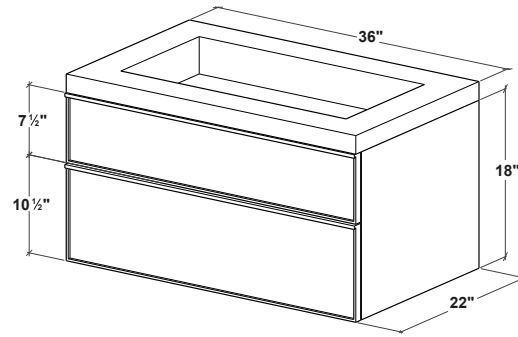

WOOD: All natural wood finishes, AWI Rated 5 Finish, FSC Certified, CARB Compliant, Formaldehyde free may differ slightly from sample or pictures as natural wood grains vary somewhat from piece to piece adding natural beauty and character making each made-to-order piece unique.

IMPORTANT: Please indicate on your purchase order your choice of lavatory. Must be purchased with a WETSTYLE integrated countertop (sold separately). Vessel sinks cannot be used with FRAME Linea vanities without a countertop. Lavatory will extend beyond the vanity by approximately 1/8" on both sides to better prevent potential water accumulation between the lavatory and the vanity.

2 MODEL SELECTION 36" **CENTER SINK**

FINISHES		CODE	PRICE
WOOD			
Oak	Natural (1)	FRL36WM-1	$3615
Oak	Wenge (2)	FRL36WM-2	$3455
Oak	White (5)	FRL36WM-5	$3455
Oak	Black (31)	FRL36WM-31	$3455
Oak	St. Har. Grey (36)	FRL36WM-36	$3455
Oak	Coffee Bean (37)	FRL36WM-37	$3455
Oak	Smoked (38)	FRL36WM-38	$3455
WOOD			
Walnut	Natural No Calico (12)	FRL36WM-12	$3615
Walnut	Chocolate (16)	FRL36WM-16	$3615
LACQUER			
Mat	White (21)	FRL36WM-21	$3215
Mat	St. Har. Grey (28)	FRL36WM-28	$3215
Mat	Black (29)	FRL36WM-29	$3215

* Walnut natural (11) and premium finishes not available

FRL36WM

FEATURES

- All wood construction
- Hand pull crafted in solid wood
- Finished drawer interiors
- Blum slow close glides
- Vertical grain pattern

DRAWERS CONFIGURATION

UPPER
Horseshoe

LOWER
Horseshoe

APPROXIMATE DELIVERY: 4-6 weeks

FREIGHT: Consult Freight Annex

3 OPTIONAL GLASS INSERTS FOR DRAWER FACADES

Ex.: FRL36WM-1-51

FINISH	ADD TO CODE	PRICE
White	-51	+$275
White Matte	-61	+$275

4 INTEGRATED COUNTERTOP SELECTION (sold separately)

REFER TO LAVATORY SECTION FOR COUNTERTOP PRICING

Lavatory and vanity must be ordered at the same time as the lavatory requires special preparation at the factory

5 ACCESSORY & SUGGESTED COMPLEMENTS

FRAME Linea Mirrored Cabinet	p. 214
M Towel Holder	p. 280
FRAME Linea Linen Cabinet	p. 207

NOTE: Approximate measurement. The manufacturer accepts 1/4" (6.35 mm) variance. WETSTYLE cannot be responsible for any technical errors and reserves the right to make revisions without notice.