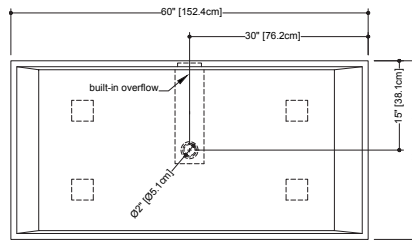

1 SELECT MODEL (Ex.: BC0803-PCNT-GA)

MADE OF WETMAR BIO™

CODE	POSITION	MATTE (MA)	TRUE HIGH GLOSS™ (GA)
BC 0803-__	Freestanding		
Insert color code for wood plinth			
WOOD PLINTH COLORS (CODES)			
Oak Wenge (2), Oak White (5), Oak Stone Harbour Matte Grey (36), Oak Matte Black (31), Oak Coffee Bean (37), Oak Smoked (38)		$6910	$7715
Oak Natural (1), Walnut Natural (11), Walnut Natural No Calico (12), Walnut Chocolate (16)		$7180	$8045
Matte Lacquer White (21), Stone Harbour Grey Matte Lacquer (28), Matte Lacquer Black (29)		$6955	$7765
PREMIUM Torrified Eucalyptus (81), Mozambique (82)		$7415	$8330

2 SELECT DRAIN AND OVERFLOW TRIM FINISH Append selection to code (Ex.: BC0803-PC-GA)

	WHITE	POLISHED CHROME	BRUSHED NICKEL	PRICE	MATTE BLACK	SATIN BRASS	PRICE
Drain cover and o/f metal trim		-PC	-BN	No charge	-MB	-SB	+$300
Drain cover only (o/f without trim)	-WHNT	-PCNT	-BNNT	No charge	-MBNT	-SBNT	+$200

3 SELECT PLUMBING CONNECTION Append selection to code (Ex.: BC0803-PCNT-COP-GA)

Included	Description	PRICE
	Standard ABS connection	No charge
-COP	Copper connection (local code dependant)	+$230

4 SELECT FINISH Append selection to code (Ex.: BC0803-PC-GA)

ADD TO CODE	DESCRIPTION
-GA, -MA	White True High Gloss™, White Matte

NEW - CUSTOM COLORS AVAILABLE +$2400 to price of Gloss (GA) finish RAL/Pantone code or color sample to be specified

PLAN VIEW