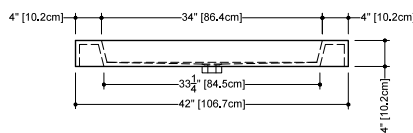

VC 42

FRONT VIEW