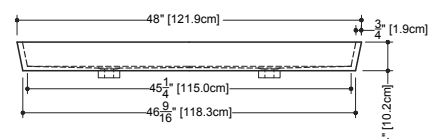

PLAN VIEW

FRONT VIEW

SIDE VIEW

NOTE: Approximate measurement. The manufacturer accepts 1/4" (6.35 mm) variance. WETSTYLE cannot be responsible for any technical errors and reserves the right to make revisions without notice.