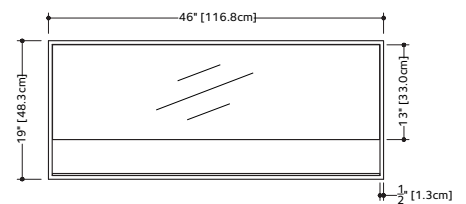

SIDE VIEW

FRONT VIEW

HORIZONTAL MIRROR 19" height x 58" wide

(483 to 1473 mm)

1 MODEL SELECTION

MATERIAL	FINISH	CODE	PRICE
Pure stainless steel	Brushed finish	C1958B	$1795
Pure stainless steel	Mirror finish	C1958M	$2220

Note: This is a pure stainless steel product (not chrome plated), grade 304

WEIGHT:	23 lb (US)	10 kg (CA)
APPROXIMATE DELIVERY:	< 1 week	
FREIGHT:	Consult Freight Annex