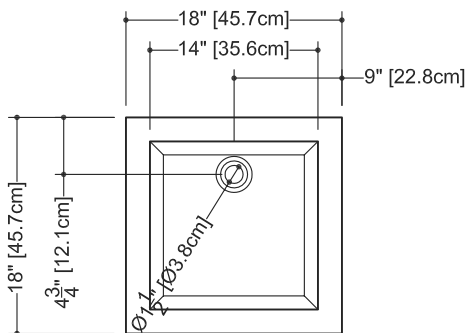

CUBE COLLECTION

VC 18 18" x 18" x 4"

(457 x 457 x 102 mm)

VCS 18 18" x 18" x 2"

(457 x 457 x 51 mm)

1 SELECT MODEL AND FAUCET HOLES CONFIGURATION

- 1A - Without overflow
- or
- 1B - With overflow
- +
- 1Bi - Overflow trim finish

2 SELECT FINISH

3 OPTION

Pop-up drain

p.316

WEIGHT: 23 lb (US) 11 kg (CA)
APPROXIMATE DELIVERY: 4 weeks
FREIGHT: Consult Freight Annex

1A MODEL WITHOUT OVERFLOW (Ex.: VC-18-1-GA)

MADE OF WETMAR BIO™

4" HEIGHT 2" SEMI-RECESSED

CODE	CODE	FAUCET HOLE	OVERFLOW	MATTE (MA)	TRUE HIGH GLOSS™ (GA)
VC-18	VCS-18	No hole	None	$820	$930

1B MODEL WITH OVERFLOW (Ex.: VC-18-O-1-PC-GA)

4" HEIGHT 2" SEMI-RECESSED

CODE	CODE	FAUCET HOLE	OVERFLOW	MATTE (MA)	TRUE HIGH GLOSS™ (GA)
VC-18-O	VCS-18-O	No hole	Overflow	$925	$1050

+ 1Bi SELECT OVERFLOW TRIM FINISH Append selection to code (Ex.: VC-18-O-1-PC-GA)

ADD TO CODE	DESCRIPTION	PRICE
-NT, -PC, -BN	No Trim, Polished Chrome, Brushed Nickel	No charge
-MB, -SB	Matte Black, Satin Brass	+$50

2 SELECT FINISH Append selection to code (Ex.: VC-18-O-1-PC-GA)

ADD TO CODE	DESCRIPTION
-GA, -MA	White True High Gloss™, White Matte

CUBE LAVATORY

PLAN VIEW

VC 18

VCS 18

NOTE: Approximate measurement. The manufacturer accepts 1/4" (6.35 mm) variance. WETSTYLE cannot be responsible for any technical errors and reserves the right to make revisions without notice.