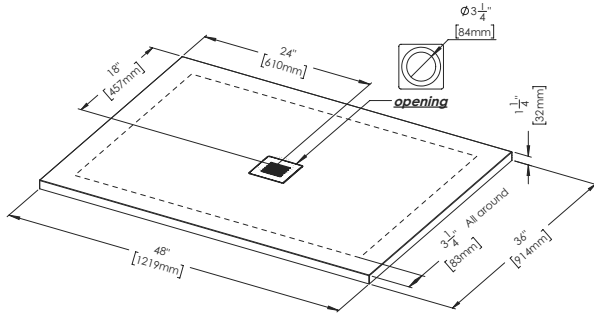

FEEL COLLECTION

NEW

SLATE TEXTURE