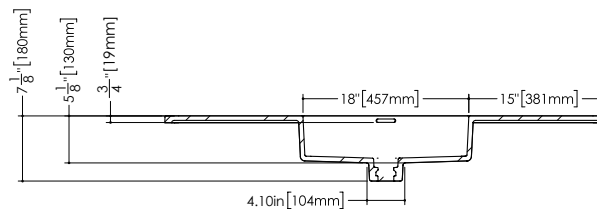

SIDE VIEW

NOTE: Approximate measurement. The manufacturer accepts 1/4" (6.35 mm) variance. WETSTYLE cannot be responsible for any technical errors and reserves the right to make revisions without notice.