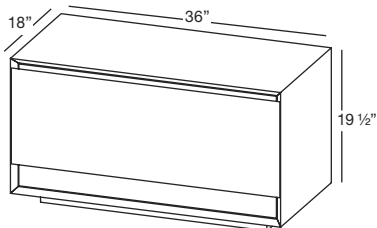

M COLLECTION METRO SERIES

VANITY 19½" height Freestanding – 1 drawer 18", 20", 24", 30", 36" and 42" (457, 508, 610, 762, 914 and 1069 mm length)

MM1818FS

MM2018FS

MM2418FS

MM3018FS

MM3618FS

MM4218FS