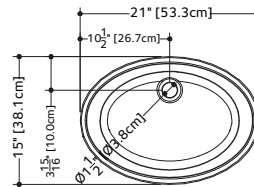

COUTURE COLLECTION

VCR821A 21" above counter

(533 mm)

1 SELECT MODEL AND FAUCET HOLES CONFIGURATION

- 1A - Without overflow
- or
- 1B - With overflow
- +
- 1Bi - Overflow trim finish

2 SELECT FINISH

3 OPTION

Pop-up drain

p.316

APPROXIMATE DELIVERY:

4 weeks

FREIGHT:

Consult Freight Annex

1A MODEL WITHOUT OVERFLOW (Ex.: VCR821A-GA)

MADE OF WETMAR BIO™

CODE	OVERFLOW	MATTE (MA)	DUAL† (DA)	TRUE HIGH GLOSS™ (GA)
VCR821A	None	$1010	$1070	$1150

1B MODEL WITH OVERFLOW (Ex.: VCR821A-O-PC-GA)

CODE	OVERFLOW	MATTE (MA)	DUAL† (DA)	TRUE HIGH GLOSS™ (GA)
VCR821A-O	Overflow	$1120	$1180	$1270

+ 1Bi SELECT OVERFLOW TRIM FINISH Append selection to code (Ex.: VCR821A-O-PC-GA)

ADD TO CODE	DESCRIPTION	PRICE
-NT, -PC, -BN	No Trim, Polished Chrome, Brushed Nickel	No charge
-MB, -SB	Matte Black, Satin Brass	+$50

2 SELECT FINISH Append selection to code (Ex.: VCR821A-O-PC-GA)

ADD TO CODE	DESCRIPTION
-GA, -DA, -MA	White True High Gloss™, White Dual*, White Matte

†Dual finish: True High Gloss™ interior and rim and matte exterior

VCR 821A (weight 12 lb/5 kg)

PLAN VIEW

PERSPECTIVE VIEW