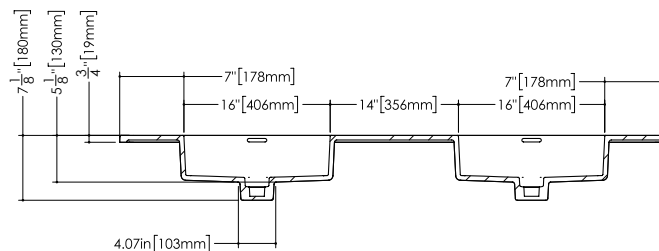

SIDE VIEW

NOTE: Approximate measurement. The manufacturer accepts 1/4" (6.35 mm) variance. WETSTYLE cannot be responsible for any technical errors and reserves the right to make revisions without notice.