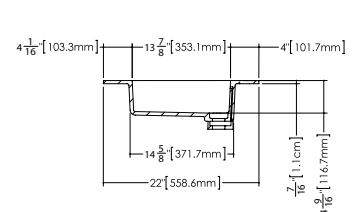

SIDE VIEW

NOTE: Approximate measurement. The manufacturer accepts 1/4" (6.35 mm) variance. WETSTYLE cannot be responsible for any technical errors and reserves the right to make revisions without notice.