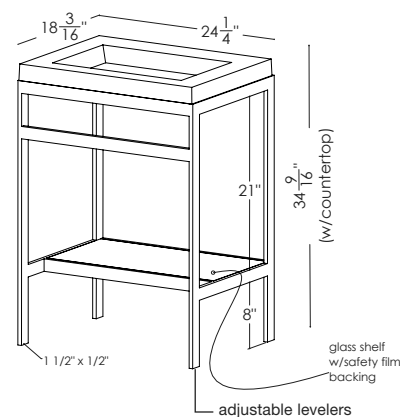

3 OPTION

Decorative round style bottle trap (see p. 316)
19" vertical mirror C2819 (see p. 296)

WEIGHT:	16 lb (US)	7,3 kg (CA)
APPROXIMATE DELIVERY:	< 1 week	
FREIGHT:	Consult Freight Annex	

NOTE: Approximate measurement. The manufacturer accepts 1/4" (6.35 mm) variance. WETSTYLE cannot be responsible for any technical errors and reserves the right to make revisions without notice.