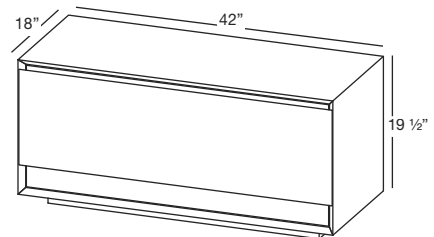

M COLLECTION METRO SERIES

VANITY 19½" height Freestanding – 1 drawer 18", 20", 24", 30", 36" and 42" (457, 508, 610, 762, 914 and 1069 mm length)

MM1818FS

MM2018FS

MM2418FS

MM3018FS

MM3618FS

MM4218FS