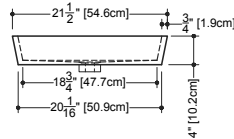

OVE COLLECTION

SERIES VOV 8-U 15", 21-1/2", 36" and 48" undermount

(381, 546, 914 and 1219 mm)

1 SELECT MODEL AND FAUCET HOLES CONFIGURATION

- 1A - Without overflow
- or
- 1B - With overflow
- +
- 1Bi - Overflow trim finish

2 SELECT FINISH

3 OPTION

Pop-up drain p.316

APPROXIMATE DELIVERY: 4 weeks
FREIGHT: Consult Freight Annex

*VOV815U is only available without overflow
**Oak bridge for model VOV848U can be ordered in other shades. p.308

1A MODEL WITHOUT OVERFLOW (Ex.: VOV848U-GA)

MADE OF WETMAR BIO™

CODE	OVERFLOW	ACCESSORY	MATTE (MA)	TRUE HIGH GLOSS™ (GA)
VOV 815U*	None	None	$575	$655
VOV 821U	None	None	$870	$990
VOV 836U	None	None	$1030	$1170
VOV 848U	None	Oak bridge wenge shade included**	$1340	$1520

1B MODEL WITH OVERFLOW (Ex.: VOV848U-O-PC-GA)

CODE	OVERFLOW	ACCESSORY	MATTE (MA)	TRUE HIGH GLOSS™ (GA)
VOV 821U-O	Overflow	None	$975	$1110
VOV 836U-O	Overflow	None	$1135	$1290
VOV 848U-O	Overflow	Oak bridge wenge shade included**	$1495	$1700

+ 1Bi SELECT OVERFLOW TRIM FINISH Append selection to code (Ex.: VOV848U-O-PC-GA)

ADD TO CODE	DESCRIPTION	PRICE
-NT, -PC, -BN	No Trim, Polished Chrome, Brushed Nickel	No charge
-MB, -SB	Matte Black, Satin Brass	15", 21" and 36" +$50 48" +$100

2 SELECT FINISH Append selection to code (Ex.: VOV848U-O-PC-GA)

ADD TO CODE	DESCRIPTION
-GA, -MA	White True High Gloss™, White Matte

PLAN VIEW

FRONT VIEW

SIDE VIEW

PLAN VIEW

FRONT VIEW

SIDE VIEW

PLAN VIEW

FRONT VIEW

SIDE VIEW

PLAN VIEW

FRONT VIEW

SIDE VIEW

NOTE: Approximate measurement. The manufacturer accepts 1/4" (6.35 mm) variance. WETSTYLE cannot be responsible for any technical errors and reserves the right to make revisions without notice.

OVE VESSEL SINK