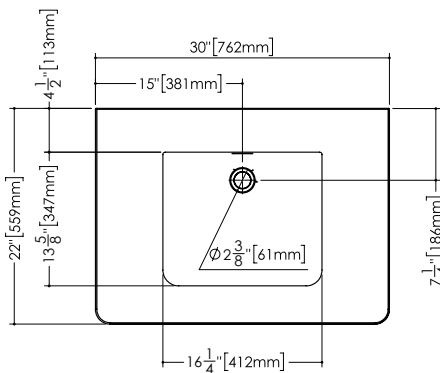

BAUHAUS COLLECTION

NEW

VBHXS 30 30" x 22" x 3/4"

(762 x 559 x 19 mm)

1 SELECT MODEL AND FAUCET HOLES CONFIGURATION

- 1A - Without overflow
- or
- 1B - With overflow
- +
- 1Bi - Overflow trim finish

2 SELECT FINISH

3 OPTION

Pop-up drain

p.316

WEIGHT: 18 lb (US) 8 kg (CA)
APPROXIMATE DELIVERY: 4 weeks
FREIGHT: Consult Freight Annex

1A MODEL WITHOUT OVERFLOW (Ex.: VBHXS-30-1-GA)

MADE OF WETMAR BIO™

CODE	FAUCET HOLE	OVERFLOW	MATTE (MA)	TRUE HIGH GLOSS™ (GA)	NEW MATTE BLACK (MBL) MATTE GREY (MGR)
VBHXS-30	No hole	None	$975	$1110	$1330
VBHXS-30-1	1 hole for mono faucet	None	$1015	$1150	$1370
VBHXS-30-8	3 holes for 8" c/c faucet	None	$1035	$1170	$1390

1B MODEL WITH OVERFLOW (Ex.: VBHXS-30-O-1-PC-GA)

MADE OF WETMAR BIO™

CODE	FAUCET HOLE	OVERFLOW	MATTE (MA)	TRUE HIGH GLOSS™ (GA)	NEW MATTE BLACK (MBL) MATTE GREY (MGR)
VBHXS-30-O	No hole	Overflow	$1080	$1230	$1475
VBHXS-30-O-1	1 hole for mono faucet	Overflow	$1120	$1270	$1515
VBHXS-30-O-8	3 holes for 8" c/c faucet	Overflow	$1140	$1290	$1535

+ 1Bi SELECT OVERFLOW TRIM FINISH Append selection to code (Ex.: VBHXS-30-O-1-PC-GA)

ADD TO CODE	DESCRIPTION	PRICE
-NT, -PC, -BN	No Trim, Polished Chrome, Brushed Nickel	No charge
-MB, -SB	Matte Black, Satin Brass	+$50

2 SELECT FINISH Append selection to code (Ex.: VBHXS-30-O-1-PC-GA)

ADD TO CODE	DESCRIPTION
-GA, -MA, -MGR, -MBL	White True High Gloss™, White Matte, Matte Grey, Matte Black

PLAN VIEW