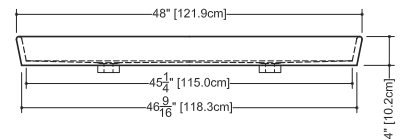

FRONT VIEW

SIDE VIEW