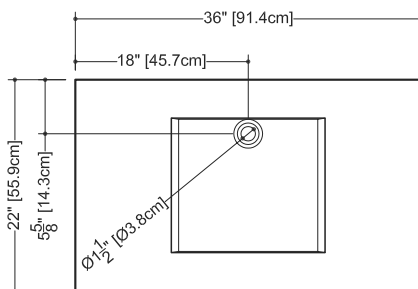

(914 x 559 x 51 mm)

1 SELECT MODEL AND FAUCET HOLES CONFIGURATION

- 1A - Without overflow
- or
- 1B - With overflow
- +
- 1Bi - Overflow trim finish

2 SELECT FINISH

3 OPTION

Pop-up drain p.316

4 FLOATING SINK BRACKET SYSTEM

Important: Bracket and/or decorative trim must be ordered at the same time as the lavatory. p.83

WEIGHT: 32 lb (US) 15 kg (CA)
APPROXIMATE DELIVERY: 4 weeks
FREIGHT: Consult Freight Annex

VCS36C-O-NT-GA

1A MODEL WITHOUT OVERFLOW (Ex.: VC-36C-1-GA)

MADE OF WETMAR BIO™

4" HEIGHT 2" SEMI-RECESSED

CODE	CODE	FAUCET HOLE	OVERFLOW	MATTE (MA)	TRUE HIGH GLOSS™ (GA)
VC-36C	VCS-36C	No hole	None	$1065	$1210
VC-36C-1	VCS-36C-1	1 hole for mono faucet	None	$1105	$1250
VC-36C-8	VCS-36C-8	3 holes for 8" c/c faucet	None	$1125	$1270

1B MODEL WITH OVERFLOW (Ex.: VC-36C-O-1-PC-GA)

4" HEIGHT 2" SEMI-RECESSED

CODE	CODE	FAUCET HOLE	OVERFLOW	MATTE (MA)	TRUE HIGH GLOSS™ (GA)
VC-36C-O	VCS-36C-O	No hole	Overflow	$1170	$1330
VC-36C-O-1	VCS-36C-O-1	1 hole for mono faucet	Overflow	$1210	$1370
VC-36C-O-8	VCS-36C-O-8	3 holes for 8" c/c faucet	Overflow	$1230	$1390

+ 1Bi SELECT OVERFLOW TRIM FINISH Append selection to code (Ex.: VC-36C-O-1-PC-GA)

ADD TO CODE	DESCRIPTION	PRICE
-NT, -PC, -BN	No Trim, Polished Chrome, Brushed Nickel	No charge
-MB, -SB	Matte Black, Satin Brass	+$50

2 SELECT FINISH Append selection to code (Ex.: VC-36C-O-1-PC-GA)

ADD TO CODE	DESCRIPTION
-GA, -MA	White True High Gloss™, White Matte

PLAN VIEW

VC 36C

VCS 36C

NOTE: Approximate measurement. The manufacturer accepts 1/4" (6.35 mm) variance. WETSTYLE cannot be responsible for any technical errors and reserves the right to make revisions without notice.