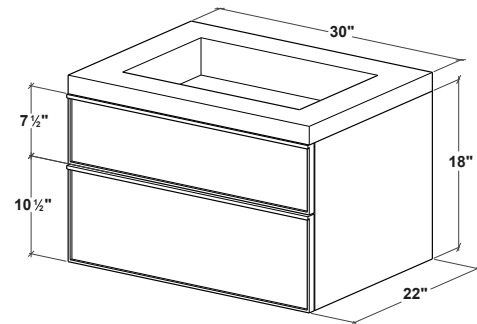

WOOD: All natural wood finishes, AWI Rated 5 Finish, FSC Certified, CARB Compliant, Formaldehyde free may differ slightly from sample or pictures as natural wood grains vary somewhat from piece to piece adding natural beauty and character making each made-to-order piece unique.

IMPORTANT: Please indicate on your purchase order your choice of lavatory. Must be purchased with a WETSTYLE integrated countertop (sold separately). Vessel sinks cannot be used with FRAME Linea vanities without a countertop. Lavatory will extend beyond the vanity by approximately 1/8" on both sides to better prevent potential water accumulation between the lavatory and the vanity.

2 MODEL SELECTION 30"

FINISHES		CODE	PRICE
WOOD			
Oak	Natural (1)	FRL30WM-1	$3405
Oak	Wenge (2)	FRL30WM-2	$3255
Oak	White (5)	FRL30WM-5	$3255
Oak	Black (31)	FRL30WM-31	$3255
Oak	St. Har. Grey (36)	FRL30WM-36	$3255
Oak	Coffee Bean (37)	FRL30WM-37	$3255
Oak	Smoked (38)	FRL30WM-38	$3255
WOOD			
Walnut	Natural No Calico (12)	FRL30WM-12	$3405
Walnut	Chocolate (16)	FRL30WM-16	$3405
LACQUER			
Mat	White (21)	FRL30WM-21	$3070
Mat	St. Har. Grey (28)	FRL30WM-28	$3070
Mat	Black (29)	FRL30WM-29	$3070

* Walnut natural (11) and premium finishes not available

FRL30WM

3 OPTIONAL GLASS INSERTS FOR DRAWER FACADES

Ex.: FRL30WM-1-51

FINISH	ADD TO CODE	PRICE
White	-51	+$255
White Matte	-61	+$255

4 INTEGRATED COUNTERTOP SELECTION (sold separately)

REFER TO LAVATORY SECTION FOR COUNTERTOP PRICING

Lavatory and vanity must be ordered at the same time as the lavatory requires special preparation at the factory

5 ACCESSORY & SUGGESTED COMPLEMENTS

FRAME Linea Mirrored Cabinet	p. 214
M Towel Holder	p. 280
FRAME Linea Linen Cabinet	p. 207

FEATURES

- All wood construction
- Hand pull crafted in solid wood
- Finished drawer interiors
- Blum slow close glides
- Vertical grain pattern

DRAWERS CONFIGURATION

APPROXIMATE DELIVERY: 4-6 weeks

FREIGHT: Consult Freight Annex