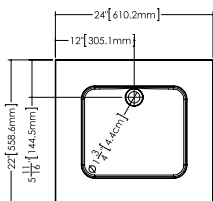

VDCOXS 24

PLAN VIEW