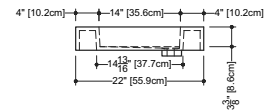

SIDE VIEW

VCS 72