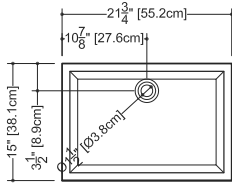

CUBE COLLECTION

SERIES VC 8-U 15", 21-3/4", 36", 42", 48" and 54" undermount

(381, 552, 914, 1067, 1219 and 1372 mm)

VC 821U (weight 18 lb/8 kg)

PLAN VIEW

FRONT VIEW