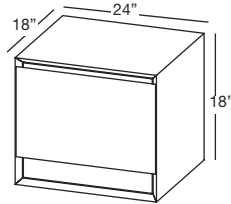

M COLLECTION METRO SERIES

VANITY 18" height Wall-mount – 1 drawer 24", 30", 36" and 42" length

(610, 762, 914 and 1069 mm length)

MM2418WM