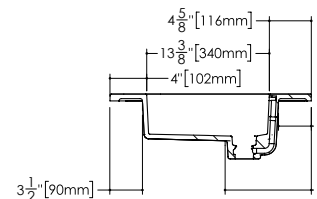

SIDE VIEW

NOTE: Approximate measurement. The manufacturer accepts 1/4" (6.35 mm) variance. WETSTYLE cannot be responsible for any technical errors and reserves the right to make revisions without notice.