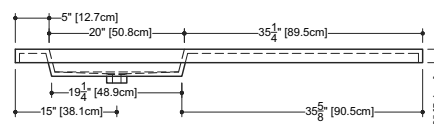

VCS 60L

FRONT VIEW