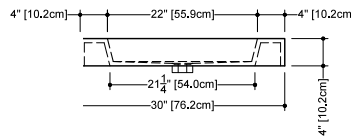

VC 30

FRONT VIEW