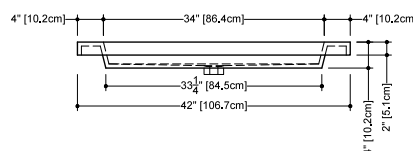

VCS 42

FRONT VIEW