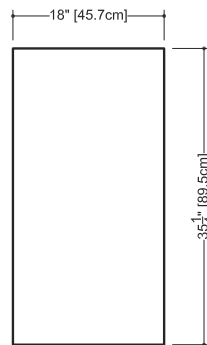

COLUMN

COLUMN for wall-mount faucet

FINISHES					
WOOD	WENGE (2)	WHITE (5)	BLACK (31)	ST. HAR. GREY (36)	PRICE
OAK	COL-WALL-2	COL-WALL-5	COL-WALL-31	COL-WALL-36	$970
WOOD	COFFEE BEAN (37)	SMOKED (38)	PRICE	NATURAL (1)	PRICE
OAK	COL-WALL-37	COL-WALL-38	$970	COL-WALL-1	$1270
WOOD	NATURAL (11)	NATURAL NO CALICO (12)	CHOCOLATE (16)	PRICE	PRICE
WALNUT	COL-WALL-11	COL-WALL-12	COL-WALL-16	$1270	
WOOD	EUCALYPTUS (81)	MOZAMBIQUE (82)	PRICE	PRICE	PRICE
PREMIUM	COL-WALL-81	COL-WALL-82	$1715		

APPROXIMATE DELIVERY: 4 weeks - *6 weeks for premium finishes
FREIGHT: Consult Freight Annex

PLAN VIEW

FRONT VIEW

NOTE: Approximate measurement. The manufacturer accepts 1/4" (6.35 mm) variance. WETSTYLE cannot be responsible for any technical errors and reserves the right to make revisions without notice.