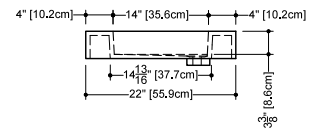

CUBE COLLECTION

VC 30 30" x 22" x 4"

(762 x 559 x 102 mm)

VCS 30 30" x 22" x 2"

(762 x 559 x 51 mm)

1 SELECT MODEL AND FAUCET HOLES CONFIGURATION

- 1A - Without overflow
- or
- 1B - With overflow
- +
- 1Bi - Overflow trim finish

2 SELECT FINISH

3 OPTION

Pop-up drain p.316

4 FLOATING SINK BRACKET SYSTEM

Important: Bracket and/or decorative trim must be ordered at the same time as the lavatory. p.83

WEIGHT: 33 lb (US) 15 kg (CA)
APPROXIMATE DELIVERY: 4 weeks
FREIGHT: Consult Freight Annex

VCS30-O-NT-GA

1A MODEL WITHOUT OVERFLOW (Ex.: VC-30-1-GA)

MADE OF WETMAR BIO™

4" HEIGHT 2" SEMI-RECESSED

CODE	CODE	FAUCET HOLE	OVERFLOW	MATTE (MA)	TRUE HIGH GLOSS™ (GA)
VC-30	VCS-30	No hole	None	$1050	$1195
VC-30-1	VCS-30-1	1 hole for mono faucet	None	$1090	$1235
VC-30-8	VCS-30-8	3 holes for 8" c/c faucet	None	$1110	$1255

1B MODEL WITH OVERFLOW (Ex.: VC-30-O-1-PC-GA)

4" HEIGHT 2" SEMI-RECESSED

CODE	CODE	FAUCET HOLE	OVERFLOW	MATTE (MA)	TRUE HIGH GLOSS™ (GA)
VC-30-O	VCS-30-O	No hole	Overflow	$1155	$1315
VC-30-O-1	VCS-30-O-1	1 hole for mono faucet	Overflow	$1195	$1355
VC-30-O-8	VCS-30-O-8	3 holes for 8" c/c faucet	Overflow	$1215	$1375

+ 1Bi SELECT OVERFLOW TRIM FINISH Append selection to code (Ex.: VC-30-O-1-PC-GA)

ADD TO CODE	DESCRIPTION	PRICE
-NT, -PC, -BN	No Trim, Polished Chrome, Brushed Nickel	No charge
-MB, -SB	Matte Black, Satin Brass	+$50

2 SELECT FINISH Append selection to code (Ex.: VC-30-O-1-PC-GA)

ADD TO CODE	DESCRIPTION
-GA, -MA	White True High Gloss™, White Matte

PLAN VIEW

VC 30

FRONT VIEW

VCS 30

FRONT VIEW

SIDE VIEW

SIDE VIEW

NOTE: Approximate measurement. The manufacturer accepts 1/4" (6.35 mm) variance. WETSTYLE cannot be responsible for any technical errors and reserves the right to make revisions without notice.