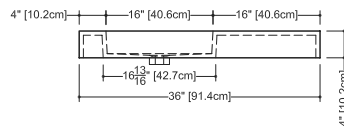

VC 36L

FRONT VIEW