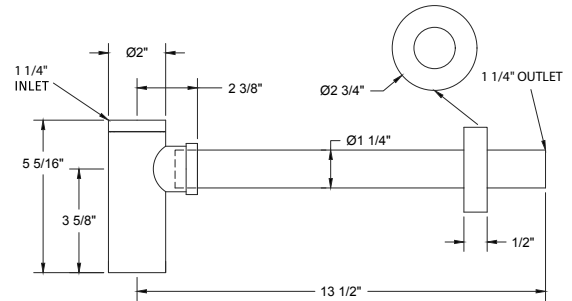

CUBE BATHTUB ROUND PLATTER 11.75" diameter

(300 mm)

FOR CUBE BATHTUB (BC 02, BC 03, BC 04) **MADE OF WETMAR BIO™**

INCHES	CM	CODE	TRUE HIGH GLOSS™ (GA) PRICE	MATTE (MA) PRICE	WEIGHT
11 3/4"	30	RP1134	$910	$945	5 lb - 2.5kg

APPROXIMATE DELIVERY: 6-8 weeks
FREIGHT: Consult Freight Annex

DECORATIVE ROUND-STYLE BOTTLE TRAP

FOR C CONSOLE, C2 CONSOLE, M COLLECTION, Z COLLECTION AND FLOATING SINKS - With clean-out plug

CODE	FINISHED	PRICE
DBT01R-PC	POLISHED CHROME	$320
DBT01R-BN	BRUSHED NICKEL	$385
DBT01R-SB	SATIN BRASS	$495
DBT01R-MBL	MATTE BLACK	$495

PLAN VIEW

APPROXIMATE DELIVERY: < 1 week
FREIGHT: Consult Freight Annex

OPTIONAL ACCESS TRAP

FOR BATHTUBS

CODE	FINISHED	PRICE
ACCESSP-STR-MA	Access Pannel straight in MAT (MA)	$250
ACCESSP-STR-GA	Access Pannel straight in True High Gloss (GA)	$250
ACCESSP-STR-MBL	Access Pannel straight in Matte Black (MBL)	$250
ACCESSP-STR-MGR	Access Pannel straight in Matte Grey (MGR)	$250
ACCESSP-CUR-MA	Access Pannel curved in MAT (MA)	$250
ACCESSP-CUR-GA	Access Pannel curved in True High Gloss (GA)	$250
ACCESSP-CUR-MBL	Access Pannel curved in Matte Black (MBL)	$250
ACCESSP-CUR-MGR	Access Pannel curved in Matte Grey (MGR)	$250

APPROXIMATE DELIVERY: 3 weeks
FREIGHT: Consult Freight Annex

NOTE: Approximate measurement. The manufacturer accepts 1/4" (6.35 mm) variance. WETSTYLE cannot be responsible for any technical errors and reserves the right to make revisions without notice.