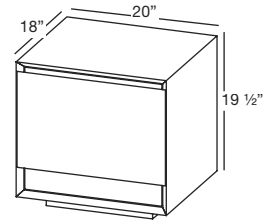

M COLLECTION METRO SERIES

VANITY 19½" height Freestanding – 1 drawer 18", 20", 24", 30", 36" and 42" (457, 508, 610, 762, 914 and 1069 mm length)

MM1818FS

MM2018FS

MM2418FS

MM3018FS

MM3618FS

MM4218FS