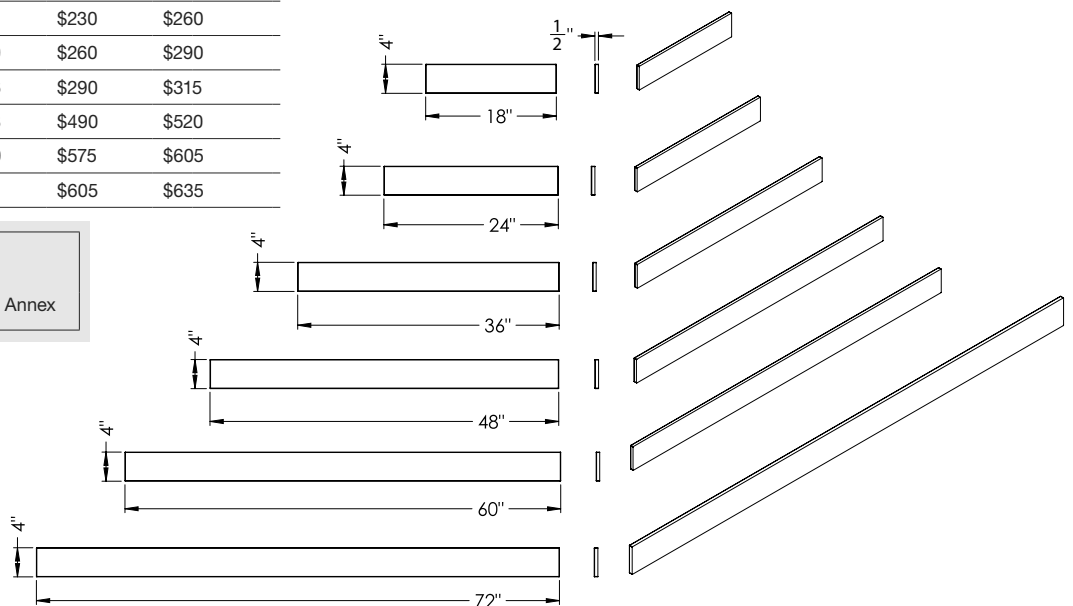

FRONT VIEW

SIDE VIEW

PERSPECTIVE

NOTE: Approximate measurement. The manufacturer accepts 1/4" (6.35 mm) variance. WETSTYLE cannot be responsible for any technical errors and reserves the right to make revisions without notice.