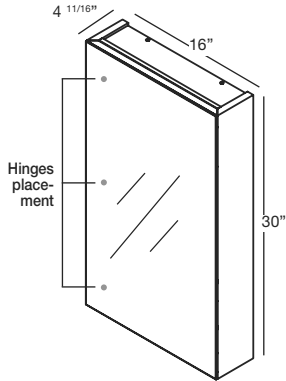

M COLLECTION

MIRRORED CABINET 30" Surface Mount – 16", 18" and 22"

(406, 457 and 559 mm length)

M1630MEL