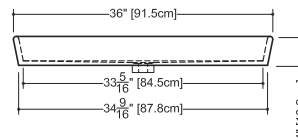

FRONT VIEW

SIDE VIEW