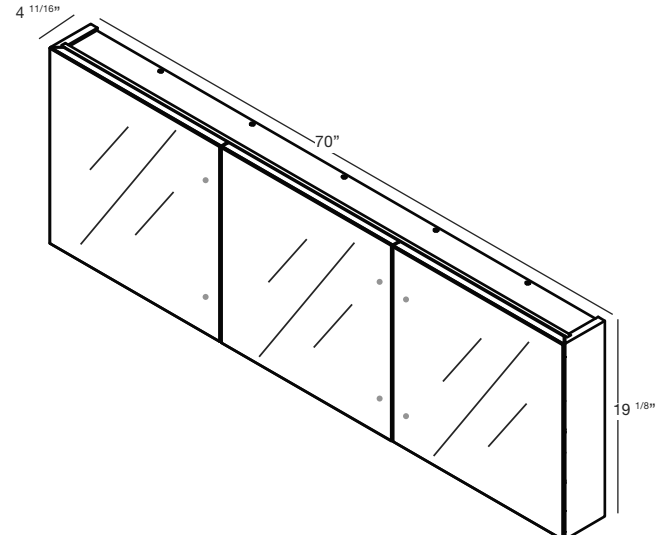

M COLLECTION

MIRRORED CABINET 19^{1/8}" Surface Mount – 28", 34", 40", 46", 58" and 70" (711, 864, 1016, 1168, 1473 and 1778 mm length)

M28ME

M46ME

M34ME

M58ME

M40ME

M70ME