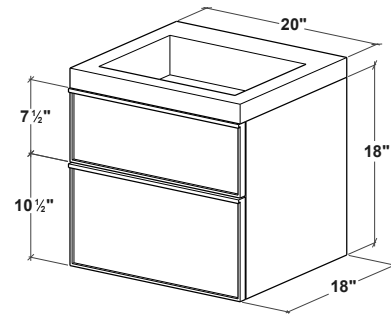

WOOD: All natural wood finishes, AWI Rated 5 Finish, FSC Certified, CARB Compliant, Formaldehyde free may differ slightly from sample or pictures as natural wood grains vary somewhat from piece to piece adding natural beauty and character making each made-to-order piece unique.

IMPORTANT: Please indicate on your purchase order your choice of lavatory. Must be purchased with a WETSTYLE integrated countertop (sold separately). Vessel sinks cannot be used with FRAME Linea vanities without a countertop. Lavatory will extend beyond the vanity by approximately 1/8" on both sides to better prevent potential water accumulation between the lavatory and the vanity.

2 MODEL SELECTION 18"

FINISHES		CODE	PRICE
WOOD			
Oak	Natural (1)	FRLM20WM-1	$2975
Oak	Wenge (2)	FRLM20WM-2	$2855
Oak	White (5)	FRLM20WM-5	$2855
Oak	Black (31)	FRLM20WM-31	$2855
Oak	St. Har. Grey (36)	FRLM20WM-36	$2855
Oak	Coffee Bean (37)	FRLM20WM-37	$2855
Oak	Smoked (38)	FRLM20WM-38	$2855
WOOD			
Walnut	Natural No Calico (12)	FRLM20WM-12	$2975
Walnut	Chocolate (16)	FRLM20WM-16	$2975
LACQUER			
Mat	White (21)	FRLM20WM-21	$2725
Mat	St. Har. Grey (28)	FRLM20WM-28	$2725
Mat	Black (29)	FRLM20WM-29	$2725

* Walnut natural (11) and premium finishes not available

FRLM20WM

FEATURES

- All wood construction
- Hand pull crafted in solid wood
- Finished drawer interiors
- Blum slow close glides
- Vertical grain pattern

DRAWERS CONFIGURATION

UPPER
Horseshoe

LOWER
Horseshoe

APPROXIMATE DELIVERY: 4-6 weeks

FREIGHT: Consult Freight Annex

3 OPTIONAL GLASS INSERTS FOR DRAWER FACADES

Not available on this model

4 INTEGRATED COUNTERTOP SELECTION (sold separately)

REFER TO LAVATORY SECTION FOR COUNTERTOP PRICING

Lavatory and vanity must be ordered at the same time as the lavatory requires special preparation at the factory

VCMS 20 / VCM 20 (p. 74)

5 ACCESSORY & SUGGESTED COMPLEMENTS

FRAME Linea Mirrored Cabinet	p. 214
M Towel Holder	p. 280
FRAME Linea Linen Cabinet	p. 207