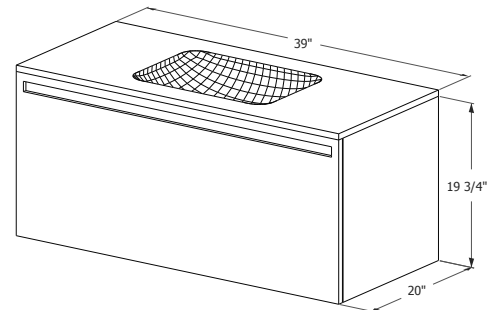

3 INTEGRATED COUNTERTOP SELECTION (sold separately)

REFER TO LAVATORY SECTION FOR COUNTERTOP PRICING
IMPORTANT: Element vanities are 20" in depth front to back.

ALL MODELS

NOTE: Approximate measurement. The manufacturer accepts 1/4" (6.35 mm) variance. WETSTYLE cannot be responsible for any technical errors and reserves the right to make revisions without notice.