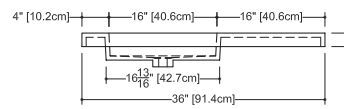

VCS 36L

FRONT VIEW