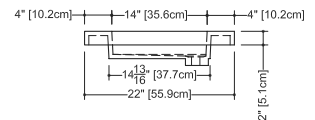

CUBE COLLECTION

VC 36C 36" x 22" x 4"

(914 x 559 x 102 mm)

VCS 36C 36" x 22" x 2"

(914 x 559 x 51 mm)

1 SELECT MODEL AND FAUCET HOLES CONFIGURATION

- 1A - Without overflow
- or
- 1B - With overflow
- +
- 1Bi - Overflow trim finish

2 SELECT FINISH

3 OPTION

Pop-up drain p.316

4 FLOATING SINK BRACKET SYSTEM

Important: Bracket and/or decorative trim must be ordered at the same time as the lavatory. p.83

WEIGHT: 32 lb (US) 15 kg (CA)
APPROXIMATE DELIVERY: 4 weeks
FREIGHT: Consult Freight Annex

VCS36C-O-NT-GA

1A MODEL WITHOUT OVERFLOW (Ex.: VC-36C-1-GA)

MADE OF WETMAR BIO™

4" HEIGHT 2" SEMI-RECESSED

CODE	CODE	FAUCET HOLE	OVERFLOW	MATTE (MA)	TRUE HIGH GLOSS™ (GA)
VC-36C	VCS-36C	No hole	None	$1065	$1210
VC-36C-1	VCS-36C-1	1 hole for mono faucet	None	$1105	$1250
VC-36C-8	VCS-36C-8	3 holes for 8" c/c faucet	None	$1125	$1270

1B MODEL WITH OVERFLOW (Ex.: VC-36C-O-1-PC-GA)

4" HEIGHT 2" SEMI-RECESSED

CODE	CODE	FAUCET HOLE	OVERFLOW	MATTE (MA)	TRUE HIGH GLOSS™ (GA)
VC-36C-O	VCS-36C-O	No hole	Overflow	$1170	$1330
VC-36C-O-1	VCS-36C-O-1	1 hole for mono faucet	Overflow	$1210	$1370
VC-36C-O-8	VCS-36C-O-8	3 holes for 8" c/c faucet	Overflow	$1230	$1390

+ 1Bi SELECT OVERFLOW TRIM FINISH Append selection to code (Ex.: VC-36C-O-1-PC-GA)

ADD TO CODE	DESCRIPTION	PRICE
-NT, -PC, -BN	No Trim, Polished Chrome, Brushed Nickel	No charge
-MB, -SB	Matte Black, Satin Brass	+$50

2 SELECT FINISH Append selection to code (Ex.: VC-36C-O-1-PC-GA)

ADD TO CODE	DESCRIPTION
-GA, -MA	White True High Gloss™, White Matte

PLAN VIEW

VC 36C

VCS 36C

SIDE VIEW

NOTE: Approximate measurement. The manufacturer accepts 1/4" (6.35 mm) variance. WETSTYLE cannot be responsible for any technical errors and reserves the right to make revisions without notice.