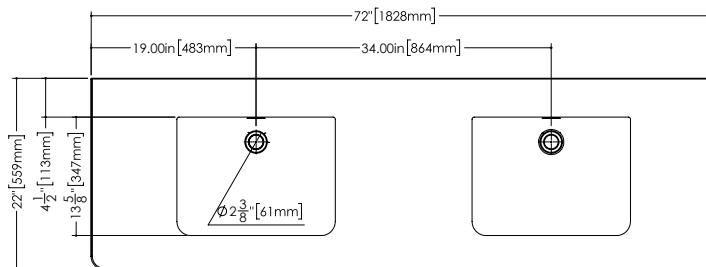

BAUHAUS COLLECTION

NEW

VBHXS 72 72" x 22" x 3/4"

(1825 x 559 x 19 mm)

1 SELECT MODEL AND FAUCET HOLES CONFIGURATION

- 1A - Without overflow
- or
- 1B - With overflow
- +
- 1Bi - Overflow trim finish

2 SELECT FINISH

3 OPTION

Pop-up drain p.316

WEIGHT: 41 lb (US) 19 kg (CA)
APPROXIMATE DELIVERY: 4 weeks
FREIGHT: Consult Freight Annex

1A MODEL WITHOUT OVERFLOW (Ex.: VBHXS-72-1-GA)

MADE OF WETMAR BIO™

CODE	FAUCET HOLE	OVERFLOW	MATTE (MA)	TRUE HIGH GLOSS™ (GA)	NEW MATTE BLACK (MBL) MATTE GREY (MGR)
VBHXS-72	No hole	None	$2055	$2335	$2800
VBHXS-72-1	1 hole for mono faucet	None	$2115	$2395	$2860
VBHXS-72-8	3 holes for 8" c/c faucet	None	$2135	$2415	$2880

1B MODEL WITH OVERFLOW (Ex.: VBHXS-72-O-1-PC-GA)

MADE OF WETMAR BIO™

CODE	FAUCET HOLE	OVERFLOW	MATTE (MA)	TRUE HIGH GLOSS™ (GA)	NEW MATTE BLACK (MBL) MATTE GREY (MGR)
VBHXS-72-O	No hole	Overflow	$2215	$2515	$3020
VBHXS-72-O-1	1 hole for mono faucet	Overflow	$2275	$2575	$3080
VBHXS-72-O-8	3 holes for 8" c/c faucet	Overflow	$2295	$2595	$3100

+ 1Bi SELECT OVERFLOW TRIM FINISH Append selection to code (Ex.: VBHXS-72-O-1-PC-GA)

ADD TO CODE	DESCRIPTION	PRICE
-NT, -PC, -BN	No Trim, Polished Chrome, Brushed Nickel	No charge
-MB, -SB	Matte Black, Satin Brass	+$100

2 SELECT FINISH Append selection to code (Ex.: VBHXS-72-O-1-PC-GA)

ADD TO CODE	DESCRIPTION
-GA, -MA, -MGR, -MBL	White True High Gloss™, White Matte, Matte Grey, Matte Black

PLAN VIEW