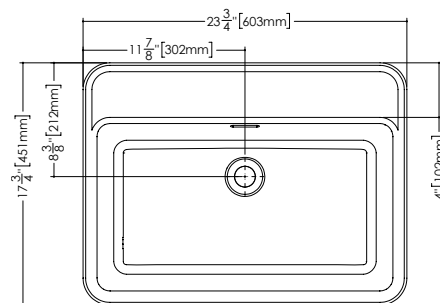

(603 x 451 x 38 mm)

1 SELECT MODEL AND FAUCET HOLES CONFIGURATION

- 1A - Without overflow
- 1B - With overflow
- + 1Bi - Overflow trim finish

2 SELECT FINISH

3 OPTION – IMPORTANT

This sink has a recessed drain hole. For a well-fitted look, we strongly recommend using the following drain model. DS02RF

p.316

WEIGHT: 22 lb (US) 10 kg (CA)
APPROXIMATE DELIVERY: 4 weeks
FREIGHT: Consult Freight Annex

1A MODEL WITHOUT OVERFLOW (Ex.: VLBRS24-1-GA)

MADE OF WETMAR BIO™

CODE	INSTALLATION	OVERFLOW	MATTE (MA)	TRUE HIGH GLOSS™ (GA)	NEW MATTE BLACK (MBL) MATTE GREY (MGR)
VLBRS24	No hole	None	$1045	$1190	$1430
VLBRS24-1	1 hole for mono faucet	None	$1085	$1230	$1470
VLBRS24-8	3 holes for 8" c/c faucet	None	$1105	$1250	$1490

1B MODEL WITH OVERFLOW (Ex.: VLBRS24-O-1-PC-GA)

CODE	INSTALLATION	OVERFLOW	MATTE (MA)	TRUE HIGH GLOSS™ (GA)	NEW MATTE BLACK (MBL) MATTE GREY (MGR)
VLBRS24-O	No hole	Overflow	$1155	$1310	$1570
VLBRS24-O-1	1 hole for mono faucet	Overflow	$1195	$1350	$1610
VLBRS24-O-8	3 holes for 8" c/c faucet	Overflow	$1215	$1370	$1630

+ 1Bi SELECT OVERFLOW TRIM FINISH Append selection to code (Ex.: VLBRS24-O-1-PC-GA)

ADD TO CODE	DESCRIPTION	PRICE
-NT, -PC, -BN	No Trim, Polished Chrome, Brushed Nickel	No charge
-MB, -SB	Matte Black, Satin Brass	+$50

2 SELECT FINISH Append selection to code (Ex.: VLBRS24-O-1-PC-GA)

ADD TO CODE	DESCRIPTION
-GA, -MA, -MGR, -MBL	White True High Gloss™, White Matte, Matte Grey, Matte Black

PLAN VIEW