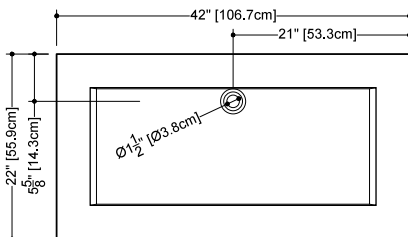

(1069 x 559 x 102 mm)

VCS 42 42" x 22" x 2"

(1069 x 559 x 51 mm)

CUBE LAVATORY

1 SELECT MODEL AND FAUCET HOLES CONFIGURATION

- 1A - Without overflow
- or 1B - With overflow
- + 1Bi - Overflow trim finish

2 SELECT FINISH

3 OPTION

Pop-up drain p.316

4 FLOATING SINK BRACKET SYSTEM

Important: Bracket and/or decorative trim must be ordered at the same time as the lavatory. p.83

WEIGHT: 44 lb (US) 20 kg (CA)
APPROXIMATE DELIVERY: 4 weeks
FREIGHT: Consult Freight Annex

1A MODEL WITHOUT OVERFLOW (Ex.: VC-42-1-GA)

MADE OF WETMAR BIO™

4" HEIGHT 2" SEMI-RECESSED

CODE	CODE	FAUCET HOLE	OVERFLOW	MATTE (MA)	TRUE HIGH GLOSS™ (GA)
VC-42	VCS-42	No hole	None	$1285	$1460
VC-42-1	VCS-42-1	1 hole for mono faucet	None	$1325	$1500
VC-42-8	VCS-42-8	3 holes for 8" c/c faucet	None	$1345	$1520

1B MODEL WITH OVERFLOW (Ex.: VC-42-O-1-PC-GA)

4" HEIGHT 2" SEMI-RECESSED

CODE	CODE	FAUCET HOLE	OVERFLOW	MATTE (MA)	TRUE HIGH GLOSS™ (GA)
VC-42-O	VCS-42-O	No hole	Overflow	$1390	$1580
VC-42-O-1	VCS-42-O-1	1 hole for mono faucet	Overflow	$1430	$1620
VC-42-O-8	VCS-42-O-8	3 holes for 8" c/c faucet	Overflow	$1450	$1640

+ 1Bi SELECT OVERFLOW TRIM FINISH Append selection to code (Ex.: VC-42-O-1-PC-GA)

ADD TO CODE	DESCRIPTION	PRICE
-NT, -PC, -BN	No Trim, Polished Chrome, Brushed Nickel	No charge
-MB, -SB	Matte Black, Satin Brass	+$50

2 SELECT FINISH Append selection to code (Ex.: VC-42-O-1-PC-GA)

ADD TO CODE	DESCRIPTION
-GA, -MA	White True High Gloss™, White Matte

PLAN VIEW

VC 42