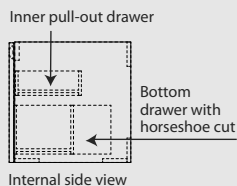

ALL MODELS

NOTE: Approximate measurement. The manufacturer accepts 1/4" (6.35 mm) variance. WETSTYLE cannot be responsible for any technical errors and reserves the right to make revisions without notice.