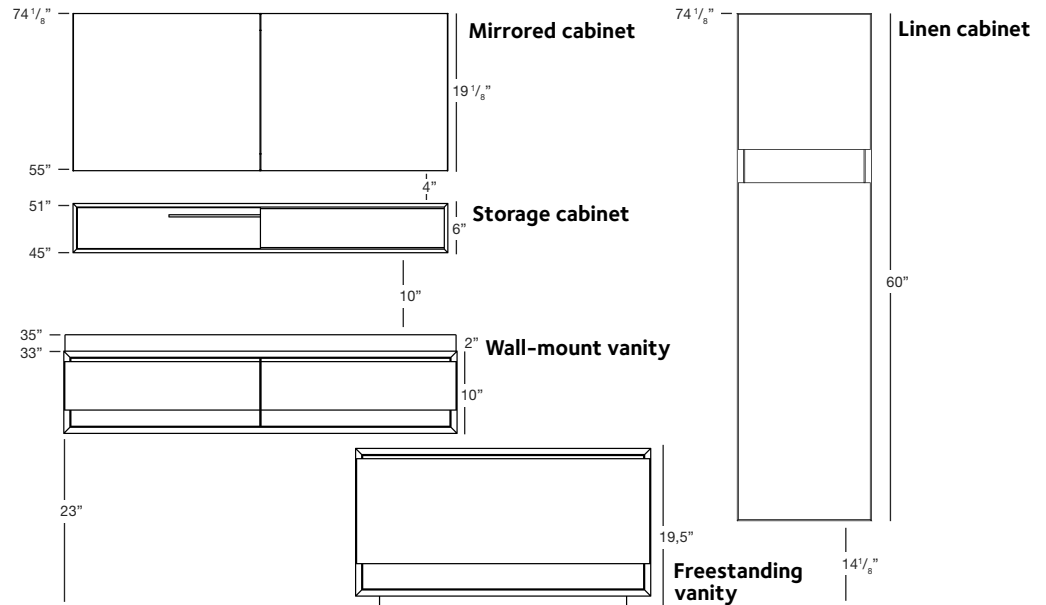

M COLLECTION OVERVIEW

TOWEL HOLDER 32" AND 60"

NOTE: Approximate measurement. The manufacturer accepts 1/4" (6.35 mm) variance. WETSTYLE cannot be responsible for any technical errors and reserves the right to make revisions without notice.