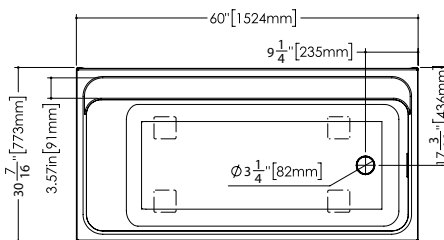

PLAN VIEW

FRONT VIEW

PERSPECTIVE VIEW

SIDE VIEW

MOOD COLLECTION

BMD 01 70" x 32" x 23-7/16"

(1777 x 813 x 596 mm)

- 1 SELECT MODEL
- 2 SELECT DRAIN AND OVERFLOW FINISH
- 3 SELECT PLUMBING CONNECTION
- 4 SELECT FINISH
- 5 ACCESSORIES