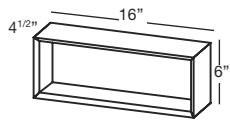

M COLLECTION

STORAGE CABINET 6" 16", 18", 22", 28", 34", 40", 46", 58" and 70" (406, 457, 559, 711, 864, 1016, 1168, 1473 and 1778 mm length)

2 MODEL SELECTION (continued)

LENGTH		FINISHES			PRICE
INCHES	CM	WOOD	EUCALYPTUS (81)*	MOZAMBIQUE (82)*	
16"	41	PREMIUM	M16ST-81	M16ST-82	$835
18"	46	PREMIUM	M18ST-81	M18ST-82	$875
22"	56	PREMIUM	M22ST-81	M22ST-82	$1635
28"	71	PREMIUM	M28ST-81	M28ST-82	$1735
34"	86	PREMIUM	M34ST-81	M34ST-82	$1805
40"	102	PREMIUM	M40ST-81	M40ST-82	$1985
46"	117	PREMIUM	M46ST-81	M46ST-82	$2015
58"	147	PREMIUM	M58ST-81	M58ST-82	$2415
70"	178	PREMIUM	M70ST-81	M70ST-82	$3015

M16ST (NO DOOR)