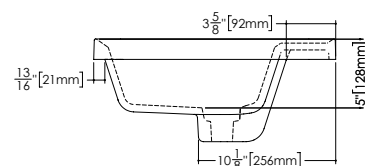

SIDE VIEW

NOTE: Approximate measurement. The manufacturer accepts 1/4" (6.35 mm) variance. WETSTYLE cannot be responsible for any technical errors and reserves the right to make revisions without notice.