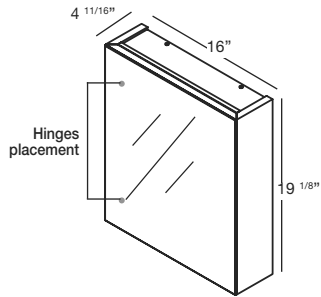

M COLLECTION

MIRRORED CABINET 19 1/8" Surface Mount – 16", 18" and 22"

(406, 457 and 559 mm length)

M16MEL