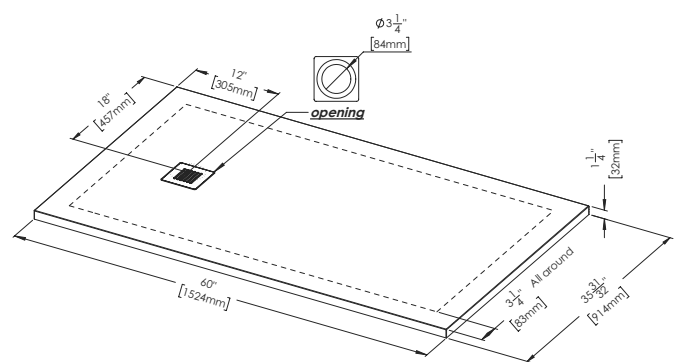

DFL4848C WEIGHT 154 lb (US) 70 kg (CA)

DFL6036E WEIGHT 145 lb (US) 66 kg (CA)