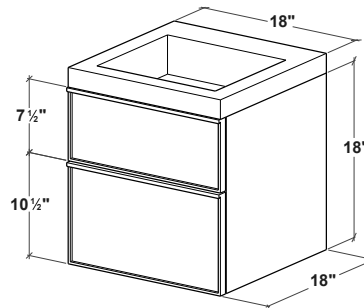

WOOD: All natural wood finishes, AWI Rated 5 Finish, FSC Certified, CARB Compliant, Formaldehyde free may differ slightly from sample or pictures as natural wood grains vary somewhat from piece to piece adding natural beauty and character making each made-to-order piece unique.

IMPORTANT: Please indicate on your purchase order your choice of lavatory. Must be purchased with a WETSTYLE integrated countertop (sold separately). Vessel sinks cannot be used with FRAME Linea vanities without a countertop. Lavatory will extend beyond the vanity by approximately 1/8" on both sides to better prevent potential water accumulation between the lavatory and the vanity.

2 MODEL SELECTION 18"

FINISHES		CODE	PRICE
WOOD			
Oak	Natural (1)	FRLM18WM-1	$2930
Oak	Wenge (2)	FRLM18WM-2	$2820
Oak	White (5)	FRLM18WM-5	$2820
Oak	Black (31)	FRLM18WM-31	$2820
Oak	St. Har. Grey (36)	FRLM18WM-36	$2820
Oak	Coffee Bean (37)	FRLM18WM-37	$2820
Oak	Smoked (38)	FRLM18WM-38	$2820
WOOD			
Walnut	Natural No Calico (12)	FRLM18WM-12	$2930
Walnut	Chocolate (16)	FRLM18WM-16	$2930
LACQUER			
Mat	White (21)	FRLM18WM-21	$2685
Mat	St. Har. Grey (28)	FRLM18WM-28	$2685
Mat	Black (29)	FRLM18WM-29	$2685

* Walnut natural (11) and premium finishes not available

FEATURES

- All wood construction
- Hand pull crafted in solid wood
- Finished drawer interiors
- Blum slow close glides
- Vertical grain pattern

DRAWERS CONFIGURATION

UPPER
Horseshoe

LOWER
Horseshoe

APPROXIMATE DELIVERY: 4-6 weeks

FREIGHT: Consult Freight Annex

3 OPTIONAL GLASS INSERTS FOR DRAWER FACADES

Not available on this model

4 INTEGRATED COUNTERTOP SELECTION (sold separately)

REFER TO LAVATORY SECTION FOR COUNTERTOP PRICING

Lavatory and vanity must be ordered at the same time as the lavatory requires special preparation at the factory

5 ACCESSORY & SUGGESTED COMPLEMENTS

FRAME Linea Mirrored Cabinet	p. 214
M Towel Holder	p. 280
FRAME Linea Linen Cabinet	p. 207

NOTE: Approximate measurement. The manufacturer accepts 1/4" (6.35 mm) variance. WETSTYLE cannot be responsible for any technical errors and reserves the right to make revisions without notice.