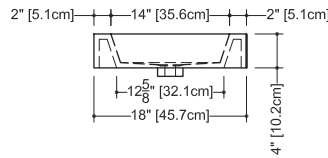

VC 18

FRONT VIEW