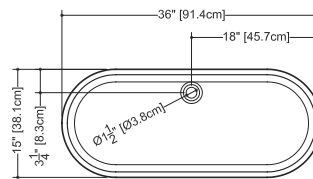

VOV 836A (weight 27 lb/12 kg)

PLAN VIEW