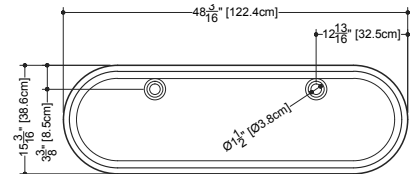

PLAN VIEW

FRONT VIEW

SIDE VIEW

NOTE: Approximate measurement. The manufacturer accepts 1/4" (6.35 mm) variance. WETSTYLE cannot be responsible for any technical errors and reserves the right to make revisions without notice.