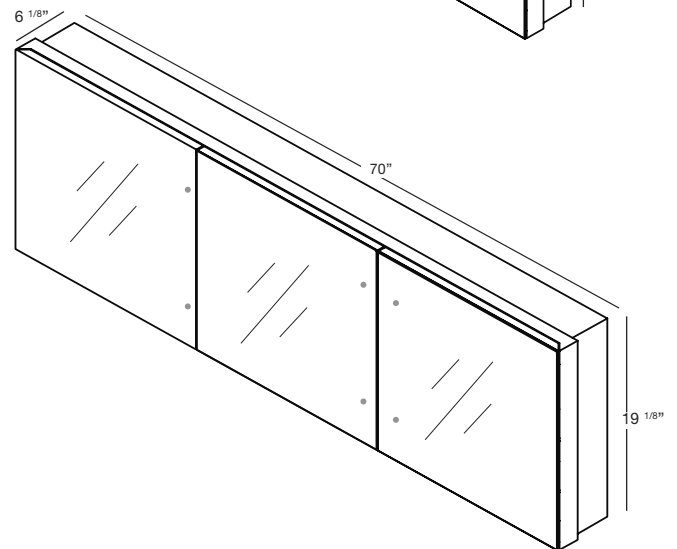

M70ME-REC

NOTE: Approximate measurement. The manufacturer accepts 1/4" (6.35 mm) variance. WETSTYLE cannot be responsible for any technical errors and reserves the right to make revisions without notice.

M COLLECTION