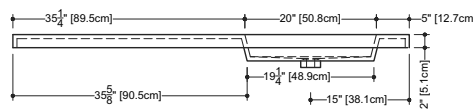

VCS 60R

FRONT VIEW