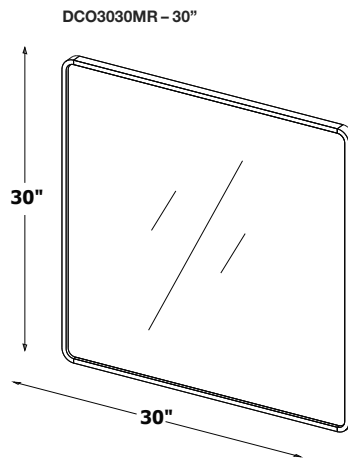

DÉCO COLLECTION

MIRROR 30" height 24", 30", 36", 48" and 60" length

(609, 762, 914, 1219 and 1524 mm length)

DEPTH: 7/8" + FLOATING EFFECT (MIRROR EXTENDS 1/4" OFF THE WALL)

FEATURES

- Made of all natural solid wood and veneer
- AWI rated level 5 marine grade finish for moisture resistance
- 3mm polished edges mirror with rounded corners
- Z-clip hanging system

APPROXIMATE DELIVERY: 4 - 6 weeks

FREIGHT: Consult Freight Annex

NOTE: Approximate measurement. The manufacturer accepts 1/4" (6.35 mm) variance. WETSTYLE cannot be responsible for any technical errors and reserves the right to make revisions without notice.