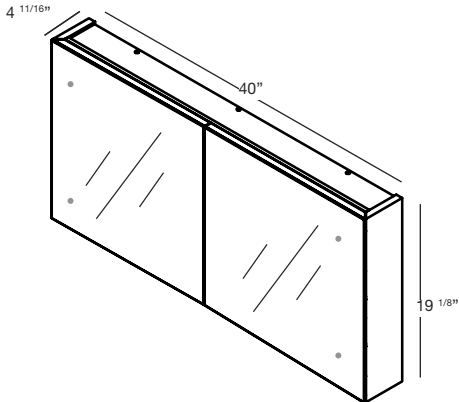

M COLLECTION

MIRRORED CABINET 19^{1/8}" Surface Mount – 28", 34", 40", 46", 58" and 70" (711, 864, 1016, 1168, 1473 and 1778 mm length)

M28ME

M46ME

M34ME

M58ME

M40ME

M70ME