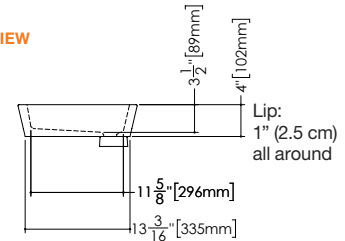

CUBE COLLECTION

SERIES VC 8-U 15", 21-3/4", 36", 42", 48" and 54" undermount

(381, 552, 914, 1067, 1219 and 1372 mm)

VC 821U (weight 18 lb/8 kg)

PLAN VIEW

FRONT VIEW

SIDE VIEW

VC 836U (weight 27 lb/12 kg)

PLAN VIEW

FRONT VIEW

SIDE VIEW

VC 842U (weight 33 lb/15 kg)

PLAN VIEW

FRONT VIEW

SIDE VIEW

VC 848U (weight 37 lb/17 kg)

PLAN VIEW

FRONT VIEW

SIDE VIEW

VC 854U (weight 42 lb/19 kg)

PLAN VIEW

FRONT VIEW

SIDE VIEW

NOTE: Approximate measurement. The manufacturer accepts 1/4" (6.35 mm) variance. WETSTYLE cannot be responsible for any technical errors and reserves the right to make revisions without notice.