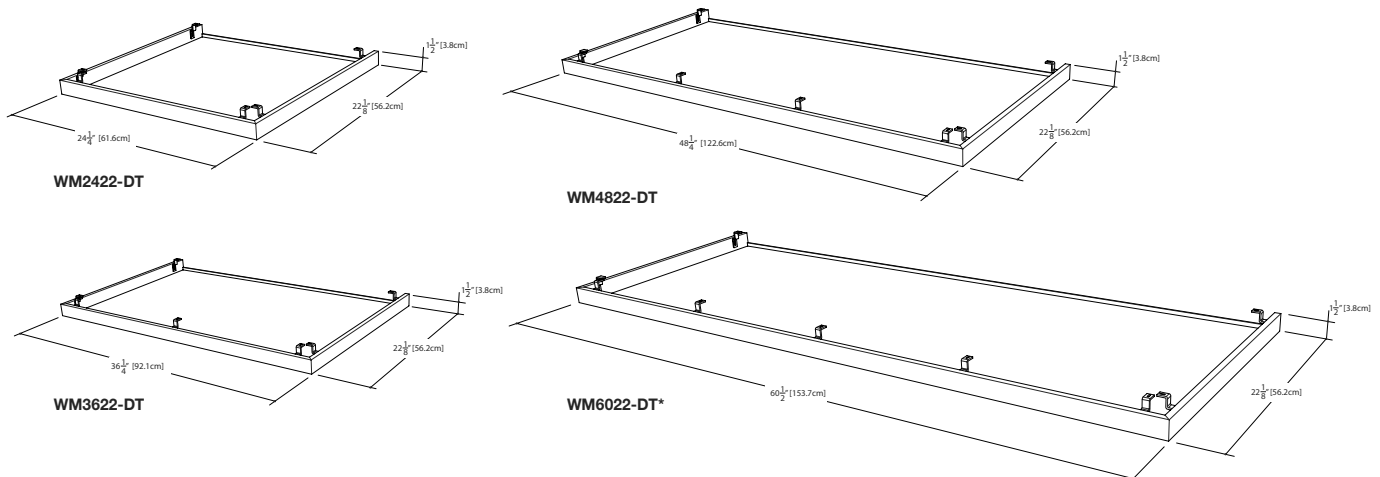

PURE STAINLESS STEEL DECORATIVE TRIM (includes brackets system)

Download the installation guide at www.wetstyle.ca for more information

NOTE: Approximate measurement. The manufacturer accepts 1/4" (6.35 mm) variance. WETSTYLE cannot be responsible for any technical errors and reserves the right to make revisions without notice.