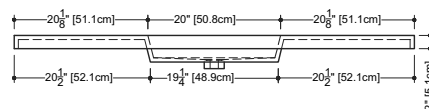

CUBE COLLECTION

VC 60C 60-1/4" x 22" x 4"

(1530 x 559 x 102 mm)

VCS 60C 60-1/4" x 22" x 2"

(1530 x 559 x 51 mm)

1 SELECT MODEL AND FAUCET HOLES CONFIGURATION

- 1A - Without overflow
- or
- 1B - With overflow
- +
- 1Bi - Overflow trim finish

2 SELECT FINISH

3 OPTION

Pop-up drain

p.316

4 FLOATING SINK BRACKET SYSTEM

Important: Bracket and/or decorative trim must be ordered at the same time as the lavatory.

p.83

WEIGHT: 42 lb (US) 19 kg (CA)
APPROXIMATE DELIVERY: 4 weeks
FREIGHT: Consult Freight Annex

1A MODEL WITHOUT OVERFLOW (Ex.: VC-60C-1-GA)

MADE OF WETMAR BIO™

4" HEIGHT 2" SEMI-RECESSED

CODE	CODE	FAUCET HOLE	OVERFLOW	MATTE (MA)	TRUE HIGH GLOSS™ (GA)
VC-60C	VCS-60C	No hole	None	$1430	$1625
VC-60C-1	VCS-60C-1	1 hole for mono faucet	None	$1470	$1665
VC-60C-8	VCS-60C-8	3 holes for 8" c/c faucet	None	$1490	$1685

1B MODEL WITH OVERFLOW (Ex.: VC-60C-O-1-PC-GA)

4" HEIGHT 2" SEMI-RECESSED

CODE	CODE	FAUCET HOLE	OVERFLOW	MATTE (MA)	TRUE HIGH GLOSS™ (GA)
VC-60C-O	VCS-60C-O	No hole	Overflow	$1535	$1745
VC-60C-O-1	VCS-60C-O-1	1 hole for mono faucet	Overflow	$1575	$1785
VC-60C-O-8	VCS-60C-O-8	3 holes for 8" c/c faucet	Overflow	$1595	$1805

+ 1Bi SELECT OVERFLOW TRIM FINISH Append selection to code (Ex.: VC-60C-O-1-PC-GA)

ADD TO CODE	DESCRIPTION	PRICE
-NT, -PC, -BN	No Trim, Polished Chrome, Brushed Nickel	No charge
-MB, -SB	Matte Black, Satin Brass	+$50

2 SELECT FINISH Append selection to code (Ex.: VC-60C-O-1-PC-GA)

ADD TO CODE	DESCRIPTION
-GA, -MA	White True High Gloss™, White Matte

CUBE LAVATORY

PLAN VIEW

VC 60C

FRONT VIEW

NOTE: Approximate measurement. The manufacturer accepts 1/4" (6.35 mm) variance. WETSTYLE cannot be responsible for any technical errors and reserves the right to make revisions without notice.