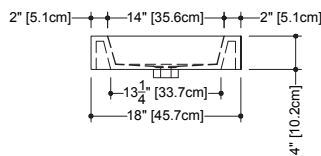

VCM 18

FRONT VIEW