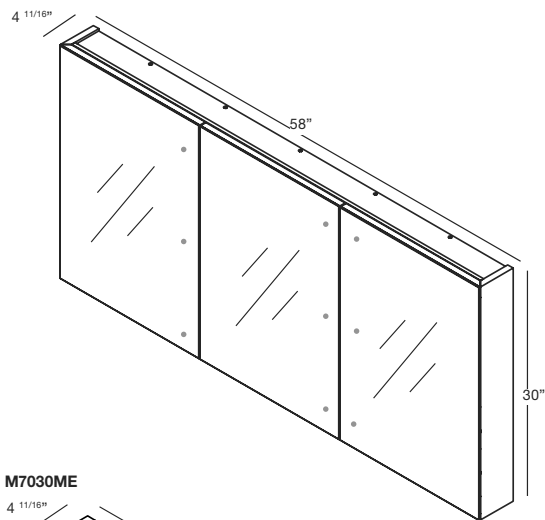

M COLLECTION

MIRRORED CABINET 30" Surface Mount – 28", 34", 40", 46", 58" and 70" (711, 864, 1016, 1168, 1473 and 1778 mm length)

M2830ME

M4630ME

M3430ME

M5830ME

M4030ME

M7030ME