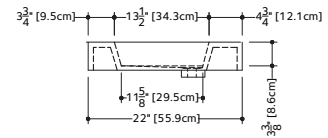

OVE COLLECTION

VOV 36 36" x 22" x 4"

(914 x 559 x 102 mm)

VOVS 36 36" x 22" x 2"

(914 x 559 x 51 mm)

OVE LAVATORY

1 SELECT MODEL AND FAUCET HOLES CONFIGURATION

- 1A - Without overflow
- or
- 1B - With overflow
- +
- 1Bi - Overflow trim finish

2 SELECT FINISH

3 OPTION

Pop-up drain p.316

4 FLOATING SINK BRACKET SYSTEM

Important: Bracket and/or decorative trim must be ordered at the same time as the lavatory. p.83

WEIGHT: 34 lb (US) 15 kg (CA)
APPROXIMATE DELIVERY: 4 weeks
FREIGHT: Consult Freight Annex

1A MODEL WITHOUT OVERFLOW (Ex.: VOV-36-1-GA)

MADE OF WETMAR BIO™

4" HEIGHT 2" SEMI-RECESSED

CODE	CODE	FAUCET HOLE	OVERFLOW	MATTE (MA)	TRUE HIGH GLOSS™ (GA)
VOV-36	VOVS-36	No hole	None	$1210	$1375
VOV-36-1	VOVS-36-1	1 hole for mono faucet	None	$1250	$1415
VOV-36-8	VOVS-36-8	3 holes for 8" c/c faucet	None	$1270	$1435

1B MODEL WITH OVERFLOW (Ex.: VOV-36-O-1-PC-GA)

4" HEIGHT 2" SEMI-RECESSED

CODE	CODE	FAUCET HOLE	OVERFLOW	MATTE (MA)	TRUE HIGH GLOSS™ (GA)
VOV-36-O	VOVS-36-O	No hole	Overflow	$1315	$1495
VOV-36-O-1	VOVS-36-O-1	1 hole for mono faucet	Overflow	$1355	$1535
VOV-36-O-8	VOVS-36-O-8	3 holes for 8" c/c faucet	Overflow	$1375	$1555

+ 1Bi SELECT OVERFLOW TRIM FINISH Append selection to code (Ex.: VOV-36-O-1-PC-GA)

ADD TO CODE	DESCRIPTION	PRICE
-NT, -PC, -BN	No Trim, Polished Chrome, Brushed Nickel	No charge
-MB, -SB	Matte Black, Satin Brass	+$50

2 SELECT FINISH Append selection to code (Ex.: VOV-36-O-1-PC-GA)

ADD TO CODE	DESCRIPTION
-GA, -MA	White True High Gloss™, White Matte

PLAN VIEW

VOV 36

SIDE VIEW

VOVS 36

NOTE: Approximate measurement. The manufacturer accepts 1/4" (6.35 mm) variance. WETSTYLE cannot be responsible for any technical errors and reserves the right to make revisions without notice.