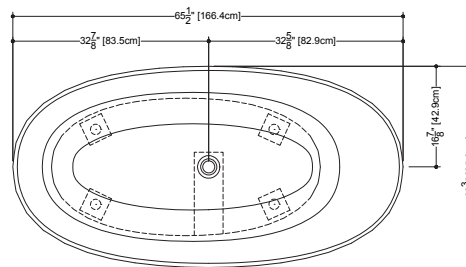

FAUCET INSTALLATION

Wall-mounted, floor-mounted or column for wall or deck mounted faucet (direct deck-mounted is not possible).

1 SELECT MODEL (Ex.: BCR01-R-PC-GA)

MADE OF WETMAR BIO™

CODE	POSITION	MATTE (MA)	DUAL † (DA)	TRUE HIGH GLOSS™ (GA)
BCR 01-R	Freestanding Right	$7460	$7700	$8235
BCR 01-L	Freestanding Left	$7460	$7700	$8235

2 SELECT DRAIN AND OVERFLOW TRIM FINISH Append selection to code (Ex.: BCR01-R-PC-GA)

	WHITE	POLISHED CHROME	BRUSHED NICKEL	PRICE	MATTE BLACK	SATIN BRASS	PRICE
Drain cover and o/f metal trim		-PC	-BN	No charge	-MB	-SB	+$300
Drain cover only (o/f without trim)	-WHNT	-PCNT	-BNNT	No charge	-MBNT	-SBNT	+$200

3 SELECT PLUMBING CONNECTION Append selection to code (Ex.: BCR01-R-PC-COP-GA)

This tub is equipped with **WETSTYLE Plug & Bathe™** overflow and drain connection system.

Included	Standard ABS connection	PRICE
-COP	Copper connection (local code dependant)	+$230

4 SELECT FINISH Append selection to code (Ex.: BCR01-PC-GA)

ADD TO CODE	DESCRIPTION
-GA, -MA, -DA	White True High Gloss™, White Matte, White Dual †

† Dual finish: True High Gloss™ interior and rim and matte exterior

NEW - CUSTOM COLORS AVAILABLE +$2400 to price of Gloss (GA) finish
RAL/Pantone code or color sample to be specified

PLAN VIEW