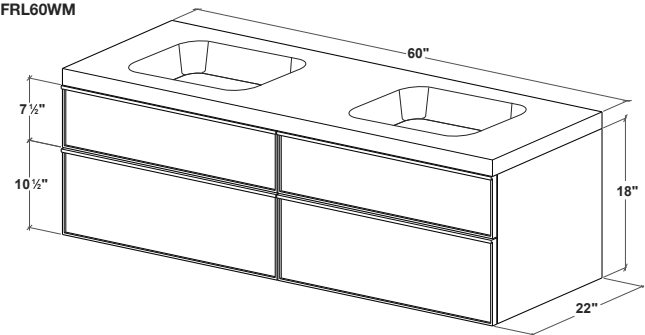

FRAME Linea Mirrored Cabinet	p. 214
M Towel Holder	p. 280
FRAME Linea Linen Cabinet	p. 207

FRL60WM

FEATURES

- All wood construction
- Hand pull crafted in solid wood
- Finished drawer interiors
- Blum slow close glides
- Vertical grain pattern