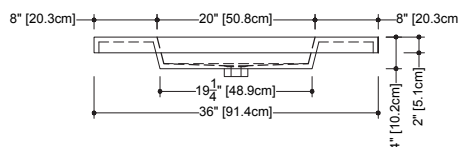

VCMS 36

FRONT VIEW