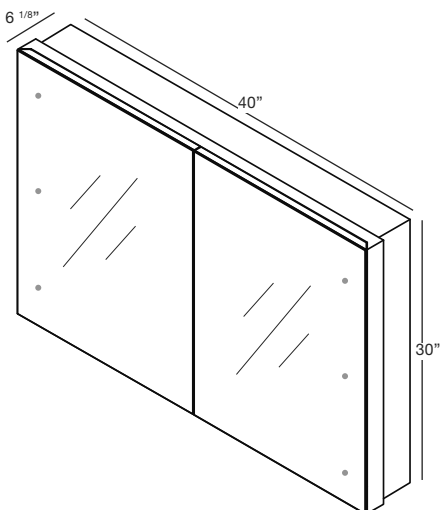

M4030ME-REC