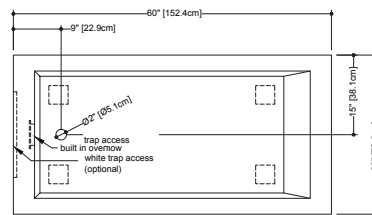

1 SELECT MODEL (Ex.: BC1401-PC-GA)

MADE OF WETMAR BIO™

CODE	POSITION	OPTIONAL WHITE TRAP ACCESS	MATTE (MA)	TRUE HIGH GLOSS™ (GA)
BC 1401	Freestanding	Available, must be specified if required	$5925	$6945
BC 1402-R	Right	Available, must be specified if required	$5925	$6945
BC 1402-L	Left	Available, must be specified if required	$5925	$6945
BC 1404-R	Right	Available, must be specified if required	$5925	$6945
BC 1404-L	Left	N/A	$5925	$6945
BC 1405-R	Right	N/A	$5925	$6945
BC 1405-L	Left	Available, must be specified if required	$5925	$6945
BC 1406-R	Right	N/A	$5220	$5795
BC 1406-L	Left	N/A	$5220	$5795

2 SELECT DRAIN AND OVERFLOW TRIM FINISH Append selection to code (Ex.: BC1401-PC-GA)

	WHITE	POLISHED CHROME	BRUSHED NICKEL	PRICE	MATTE BLACK	SATIN BRASS	PRICE
Drain cover and o/f metal trim		-PC	-BN	No charge	-MB	-SB	+$300
Drain cover only (o/f without trim)	-WHNT	-PCNT	-BNNT	No charge	-MBNT	-SBNT	+$200

3 SELECT PLUMBING CONNECTION Append selection to code (Ex.: BC1401-PC-COP-GA)

This tub is equipped with WETSTYLE Plug & Bathe™ overflow and drain connection system.		PRICE
Included	Standard ABS connection	No charge
-COP	Copper connection (local code dependant)	+$230

4 SELECT FINISH Append selection to code (Ex.: BC1401-PC-GA)

ADD TO CODE	DESCRIPTION
-GA, -MA	White True High Gloss™, White Matte

NEW - CUSTOM COLORS AVAILABLE +$2400 to price of Gloss (GA) finish
RAL/Pantone code or color sample to be specified

PLAN VIEW