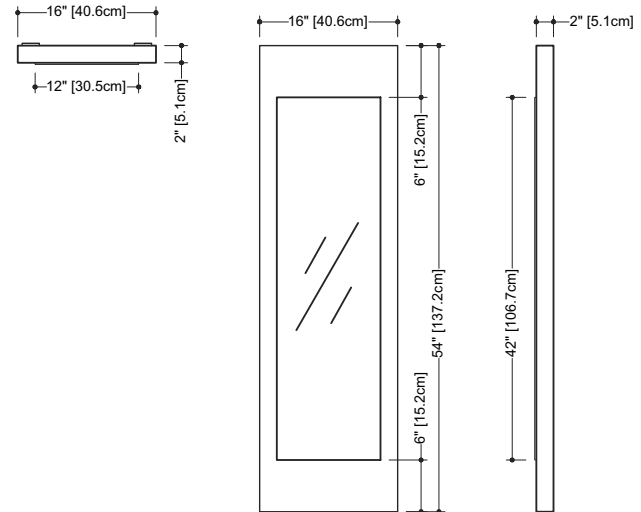

PLAN VIEW

FRONT VIEW

SIDE VIEW

APPROXIMATE DELIVERY: 4 weeks - *6 weeks for premium finishes
FREIGHT: Consult Freight Annex

NOTE: Approximate measurement. The manufacturer accepts 1/4" (6.35 mm) variance. WETSTYLE cannot be responsible for any technical errors and reserves the right to make revisions without notice.