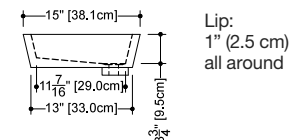

NOTE: Approximate measurement. The manufacturer accepts 1/4" (6.35 mm) variance. WETSTYLE cannot be responsible for any technical errors and reserves the right to make revisions without notice.