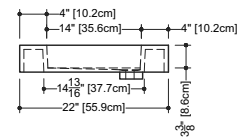

CUBE COLLECTION

VC 60L 60-1/4" x 22" x 4"

(1530 x 559 x 102 mm)

VCS 60L 60-1/4" x 22" x 2"

(1530 x 559 x 51 mm)

CUBE LAVATORY

1 SELECT MODEL AND FAUCET HOLES CONFIGURATION

- 1A - Without overflow
- or
- 1B - With overflow
- +
- 1Bi - Overflow trim finish

2 SELECT FINISH

3 OPTION

Pop-up drain p.316

4 FLOATING SINK BRACKET SYSTEM

Important: Bracket and/or decorative trim must be ordered at the same time as the lavatory. p.83

WEIGHT: 42 lb (US) 19 kg (CA)
APPROXIMATE DELIVERY: 4 weeks
FREIGHT: Consult Freight Annex

1A MODEL WITHOUT OVERFLOW (Ex.: VC-60L-1-GA)

MADE OF WETMAR BIO™

4" HEIGHT 2" SEMI-RECESSED

CODE	CODE	FAUCET HOLE	OVERFLOW	MATTE (MA)	TRUE HIGH GLOSS™ (GA)
VC-60L	VCS-60L	No hole	None	$1430	$1625
VC-60L-1	VCS-60L-1	1 hole for mono faucet	None	$1470	$1665
VC-60L-8	VCS-60L-8	3 holes for 8" c/c faucet	None	$1490	$1685

1B MODEL WITH OVERFLOW (Ex.: VC-60L-O-1-PC-GA)

4" HEIGHT 2" SEMI-RECESSED

CODE	CODE	FAUCET HOLE	OVERFLOW	MATTE (MA)	TRUE HIGH GLOSS™ (GA)
VC-60L-O	VCS-60L-O	No hole	Overflow	$1535	$1745
VC-60L-O-1	VCS-60L-O-1	1 hole for mono faucet	Overflow	$1575	$1785
VC-60L-O-8	VCS-60L-O-8	3 holes for 8" c/c faucet	Overflow	$1595	$1805

+ 1Bi SELECT OVERFLOW TRIM FINISH Append selection to code (Ex.: VC-60L-O-1-PC-GA)

ADD TO CODE	DESCRIPTION	PRICE
-NT, -PC, -BN	No Trim, Polished Chrome, Brushed Nickel	No charge
-MB, -SB	Matte Black, Satin Brass	+$50

2 SELECT FINISH Append selection to code (Ex.: VC-60L-O-1-PC-GA)

ADD TO CODE	DESCRIPTION
-GA, -MA	White True High Gloss™, White Matte

PLAN VIEW

VC 60L

SIDE VIEW

VCS 60L

NOTE: Approximate measurement. The manufacturer accepts 1/4" (6.35 mm) variance. WETSTYLE cannot be responsible for any technical errors and reserves the right to make revisions without notice.