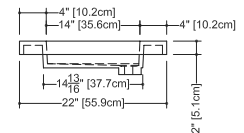

SIDE VIEW

NOTE: Approximate measurement. The manufacturer accepts 1/4" (6.35 mm) variance. WETSTYLE cannot be responsible for any technical errors and reserves the right to make revisions without notice.