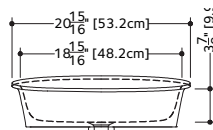

TULIP COLLECTION

VTP 821A 21" above counter

(533 mm)

1 SELECT MODEL AND FAUCET HOLES CONFIGURATION

- 1A - Without overflow
- or 1B - With overflow
- + 1Bi - Overflow trim finish

2 SELECT FINISH

3 OPTION

Pop-up drain

p.316

APPROXIMATE DELIVERY:	4 weeks
FREIGHT:	Consult Freight Annex

1A MODEL WITHOUT OVERFLOW (Ex.: VTP821A-GA)

MADE OF WETMAR BIO™

CODE	OVERFLOW	MATTE (MA)	DUAL† (DA)	TRUE HIGH GLOSS™ (GA)
VTP821A	None	$1010	$1070	$1150

1B MODEL WITH OVERFLOW (Ex.: VTP821A-O-PC-GA)

CODE	OVERFLOW	TRUE HIGH GLOSS™ (GA)	DUAL† (DA)	MATTE (MA)
VTP821A-O	Overflow	$1120	$1180	$1270

+ 1Bi SELECT OVERFLOW TRIM FINISH Append selection to code (Ex.: VTP821A-O-PC-GA)

ADD TO CODE	DESCRIPTION	PRICE
-NT, -PC, -BN	No Trim, Polished Chrome, Brushed Nickel	No charge
-MB, -SB	Matte Black, Satin Brass	+$50

2 SELECT FINISH Append selection to code (Ex.: VTP821A-O-PC-GA)

ADD TO CODE	DESCRIPTION
-GA, -DA, -MA,	White True High Gloss™, White Dual*, White Matte

† Dual finish: True High Gloss™ interior and rim and matte exterior

VTP 821A (weight 12 lb/5 kg)

PLAN VIEW

FRONT VIEW

SIDE VIEW

NOTE: Approximate measurement. The manufacturer accepts 1/4" (6.35 mm) variance. WETSTYLE cannot be responsible for any technical errors and reserves the right to make revisions without notice.