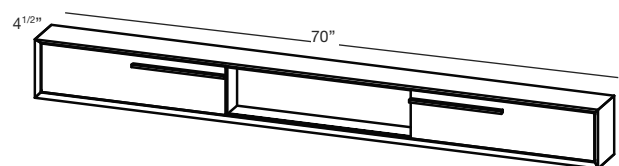

M70ST

M COLLECTION

APPROXIMATE DELIVERY: 4 weeks - *6 weeks for premium finishes
FREIGHT: Consult Freight Annex

NOTE: Approximate measurement. The manufacturer accepts 1/4" (6.35 mm) variance. WETSTYLE cannot be responsible for any technical errors and reserves the right to make revisions without notice.