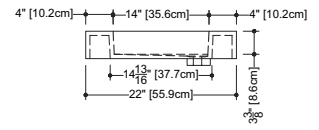

CUBE COLLECTION

VC 60T 60 1/4" x 22" x 4"

(1530 x 559 x 102 mm)

VCS 60T 60 1/4" x 22" x 2"

(1530 x 559 x 51 mm)

1 SELECT MODEL AND FAUCET HOLES CONFIGURATION

- 1A - Without overflow
- or 1B - With overflow
- + 1Bi - Overflow trim finish

2 SELECT FINISH

3 ACCESSORY INCLUDED

Oak bridge wenge shade. Other shades must be specified p.308

4 OPTION

Pop-up drain p.316

WEIGHT: 62 lb (US) 28 kg (CA)

APPROXIMATE DELIVERY: 4 weeks

FREIGHT: Consult Freight Annex

1A MODEL WITHOUT OVERFLOW (Ex.: VC-60T-1-GA)

MADE OF WETMAR BIO™

4" HEIGHT 2" SEMI-RECESSED

CODE	CODE	FAUCET HOLE	OVERFLOW	MATTE (MA)	TRUE HIGH GLOSS™ (GA)
VC-60T	VCS-60T	No hole	None	$1830	$2080
VC-60T-1	VCS-60T-1	2 x 1 hole for mono faucet	None	$1890	$2140
VC-60L-8	VCS-60T-8	2 x 3 holes for 8" c/c faucet	None	$1910	$2160

1B MODEL WITH OVERFLOW (Ex.: VC-60T-O-1-PC-GA)

4" HEIGHT 2" SEMI-RECESSED

CODE	CODE	FAUCET HOLE	OVERFLOW	MATTE (MA)	TRUE HIGH GLOSS™ (GA)
VC-60T-O	VCS-60T-O	No hole	Overflow	$1990	$2260
VC-60T-O-1	VCS-60T-O-1	2 x 1 hole for mono faucet	Overflow	$2050	$2320
VC-60T-O-8	VCS-60T-O-8	2 x 3 holes for 8" c/c faucet	Overflow	$2070	$2340

+ 1Bi SELECT OVERFLOW TRIM FINISH Append selection to code (Ex.: VC-60T-O-1-PC-GA)

ADD TO CODE	DESCRIPTION	PRICE
-NT, -PC, -BN	No Trim, Polished Chrome, Brushed Nickel	No charge
-MB, -SB	Matte Black, Satin Brass	+$100

2 SELECT FINISH Append selection to code (Ex.: VC-60T-O-1-PC-GA)

ADD TO CODE	DESCRIPTION
-GA, -MA	White True High Gloss™, White Matte

PLAN VIEW

VC 60T

SIDE VIEW

VCS 60T

NOTE: Approximate measurement. The manufacturer accepts 1/4" (6.35 mm) variance. WETSTYLE cannot be responsible for any technical errors and reserves the right to make revisions without notice.