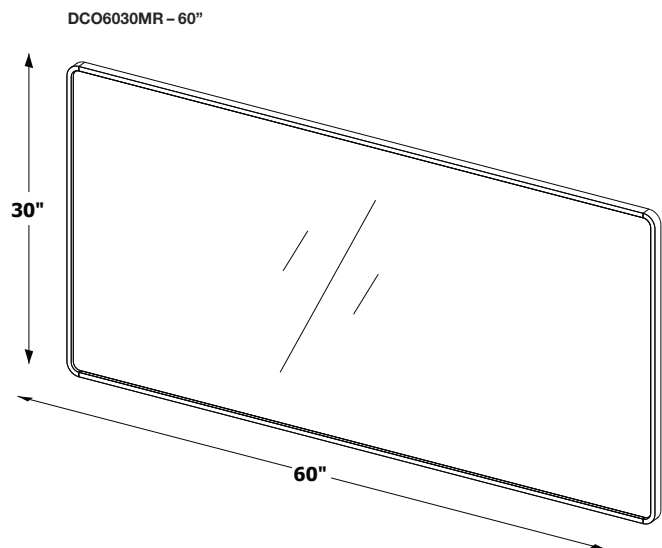

DÉCO COLLECTION

MIRROR 30" height 24", 30", 36", 48" and 60" length

(609, 762, 914, 1219 and 1524 mm length)

DEPTH: 7/8" + FLOATING EFFECT (MIRROR EXTENDS 1/4" OFF THE WALL)

FEATURES

- Made of all natural solid wood and veneer
- AWI rated level 5 marine grade finish for moisture resistance
- 3mm polished edges mirror with rounded corners
- Z-clip hanging system

APPROXIMATE DELIVERY: 4 - 6 weeks

FREIGHT: Consult Freight Annex

NOTE: Approximate measurement. The manufacturer accepts 1/4" (6.35 mm) variance. WETSTYLE cannot be responsible for any technical errors and reserves the right to make revisions without notice.