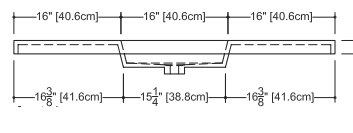

CUBE COLLECTION

VC 48C 48" x 22" x 4"

(1219 x 559 x 102 mm)

VCS 48C 48" x 22" x 2"

(1219 x 559 x 51 mm)

1 SELECT MODEL AND FAUCET HOLES CONFIGURATION

- 1A - Without overflow
- or
- 1B - With overflow
- +
- 1Bi - Overflow trim finish

2 SELECT FINISH

3 OPTION

Pop-up drain p.316

4 FLOATING SINK BRACKET SYSTEM

Important: Bracket and/or decorative trim must be ordered at the same time as the lavatory. p.83

WEIGHT: 40 lb (US) 19 kg (CA)
APPROXIMATE DELIVERY: 4 weeks
FREIGHT: Consult Freight Annex

1A MODEL WITHOUT OVERFLOW (Ex.: VC-48C-1-GA) **MADE OF WETMAR BIO™**

4" HEIGHT 2" SEMI-RECESSED

CODE	CODE	FAUCET HOLE	OVERFLOW	MATTE (MA)	TRUE HIGH GLOSS™ (GA)
VC-48C	VCS-48C	No hole	None	$1270	$1445
VC-48C-1	VCS-48C-1	1 hole for mono faucet	None	$1310	$1485
VC-48C-8	VCS-48C-8	3 holes for 8" c/c faucet	None	$1330	$1505

1B MODEL WITH OVERFLOW (Ex.: VC-48C-O-1-PC-GA)

4" HEIGHT 2" SEMI-RECESSED

CODE	CODE	FAUCET HOLE	OVERFLOW	MATTE (MA)	TRUE HIGH GLOSS™ (GA)
VC-48C-O	VCS-48C-O	No hole	Overflow	$1375	$1565
VC-48C-O-1	VCS-48C-O-1	1 hole for mono faucet	Overflow	$1415	$1605
VC-48C-O-8	VCS-48C-O-8	3 holes for 8" c/c faucet	Overflow	$1435	$1625

+ 1Bi SELECT OVERFLOW TRIM FINISH Append selection to code (Ex.: VC-48C-O-1-PC-GA)

ADD TO CODE	DESCRIPTION	PRICE
-NT, -PC, -BN	No Trim, Polished Chrome, Brushed Nickel	No charge
-MB, -SB	Matte Black, Satin Brass	+$50

2 SELECT FINISH Append selection to code (Ex.: VC-48C-O-1-PC-GA)

ADD TO CODE	DESCRIPTION
-GA, -MA	White True High Gloss™, White Matte

CUBE LAVATORY

PLAN VIEW

VC 48C

FRONT VIEW

NOTE: Approximate measurement. The manufacturer accepts 1/4" (6.35 mm) variance. WETSTYLE cannot be responsible for any technical errors and reserves the right to make revisions without notice.