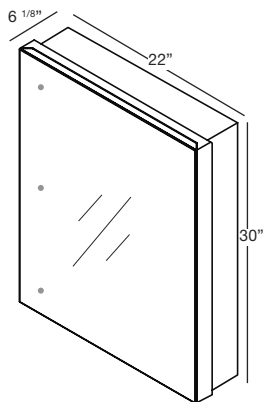

M2230MEL-REC