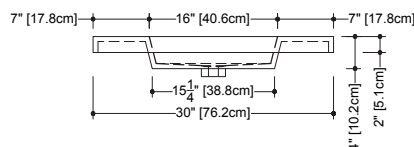

VCMS 30

FRONT VIEW