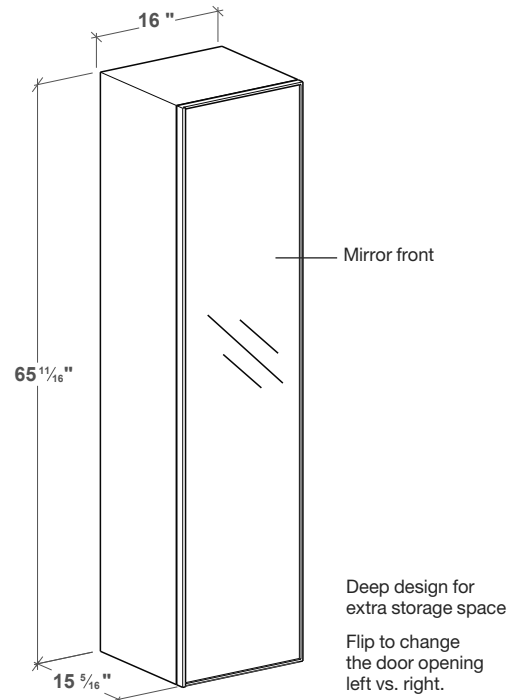

* Walnut natural (11) and premium finishes not available

FRL16LN

3 ACCESSORY & SUGGESTED COMPLEMENTS

FRAME Linea Mirrored Cabinet	p. 214
M Towel Holder	p. 280

FEATURES

- All wood construction
- Hand pull crafted in solid wood
- Finished interior
- Five wooden shelves (four are adjustable)
- Blum slow close hinges
- Vertical grain pattern
- Full height mirror front