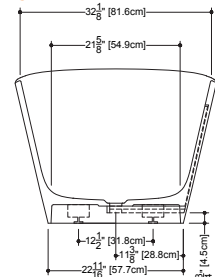

SIDE VIEW

NOTE: Approximate measurement. The manufacturer accepts 1/4" (6.35 mm) variance. WETSTYLE cannot be responsible for any technical errors and reserves the right to make revisions without notice.