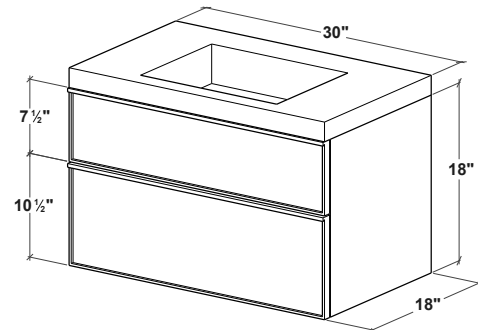

FRAME Linea Mirrored Cabinet	p. 214
M Towel Holder	p. 280
FRAME Linea Linen Cabinet	p. 207

FRLM30WM

FEATURES

- All wood construction
- Hand pull crafted in solid wood
- Finished drawer interiors
- Blum slow close glides
- Vertical grain pattern