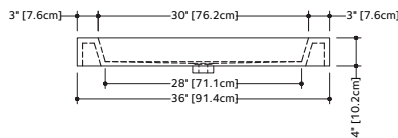

VOV 36

FRONT VIEW