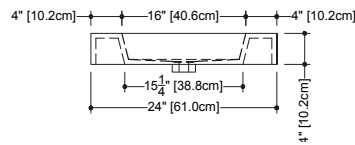

VCM 24

FRONT VIEW