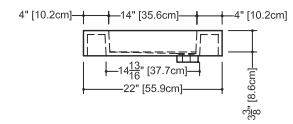

CUBE COLLECTION

VC 48 48" x 22" x 4"

(1219 x 559 x 102 mm)

VCS 48 48" x 22" x 2"

(1219 x 559 x 51 mm)

1 SELECT MODEL AND FAUCET HOLES CONFIGURATION

- 1A - Without overflow
- or
- 1B - With overflow
- +
- 1Bi - Overflow trim finish

2 SELECT FINISH

3 ACCESSORY INCLUDED

Oak bridge wenge shade. Other shades must be specified p.308

4 OPTION

Pop-up drain p.316

5 FLOATING SINK BRACKET SYSTEM

Important: Bracket and/or decorative trim must be ordered at the same time as the lavatory. p.83

WEIGHT: 46 lb (US) 21 kg (CA)
APPROXIMATE DELIVERY: 4 weeks
FREIGHT: Consult Freight Annex

VCS48-O-NT-GA

1A MODEL WITHOUT OVERFLOW (Ex.: VC-48-1-GA)

MADE OF WETMAR BIO™

4" HEIGHT 2" SEMI-RECESSED

CODE	CODE	FAUCET HOLE	OVERFLOW	MATTE (MA)	TRUE HIGH GLOSS™ (GA)
VC-48	VCS-48	No hole	None	$1500	$1695
VC-48-1	VCS-48-1	1 hole for mono faucet	None	$1560	$1765
VC-48-8	VCS-48-8	3 holes for 8" c/c faucet	None	$1580	$1785

1B MODEL WITH OVERFLOW (Ex.: VC-48-O-1-PC-GA)

4" HEIGHT 2" SEMI-RECESSED

CODE	CODE	FAUCET HOLE	OVERFLOW	MATTE (MA)	TRUE HIGH GLOSS™ (GA)
VC-48-O	VCS-48-O	No hole	Overflow	$1655	$1870
VC-48-O-1	VCS-48-O-1	1 hole for mono faucet	Overflow	$1715	$1940
VC-48-O-8	VCS-48-O-8	3 holes for 8" c/c faucet	Overflow	$1740	$1965

+ 1Bi SELECT OVERFLOW TRIM FINISH Append selection to code (Ex.: VC-48-O-1-PC-GA)

ADD TO CODE	DESCRIPTION	PRICE
-NT, -PC, -BN	No Trim, Polished Chrome, Brushed Nickel	No charge
-MB, -SB	Matte Black, Satin Brass	+$100

2 SELECT FINISH Append selection to code (Ex.: VC-48-O-1-PC-GA)

ADD TO CODE	DESCRIPTION
-GA, -MA	White True High Gloss™, White Matte

PLAN VIEW

VC 48

FRONT VIEW

SIDE VIEW

VCS 48

FRONT VIEW

SIDE VIEW