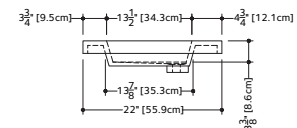

SIDE VIEW

NOTE: Approximate measurement. The manufacturer accepts 1/4" (6.35 mm) variance. WETSTYLE cannot be responsible for any technical errors and reserves the right to make revisions without notice.