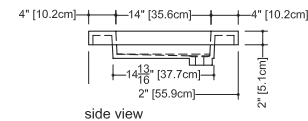

SIDE VIEW

NOTE: Approximate measurement. The manufacturer accepts 1/4" (6.35 mm) variance. WETSTYLE cannot be responsible for any technical errors and reserves the right to make revisions without notice.