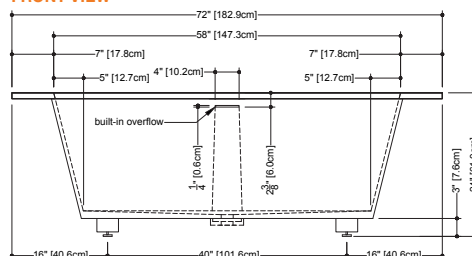

PLAN VIEW

FRONT VIEW

SIDE VIEW

CUBE COLLECTION

BC 0801 60" x 30" x 22-1/2"

(1524 x 762 x 572 mm)

CUBE BATHTUB

- 1 SELECT MODEL
- 2 SELECT DRAIN AND OVERFLOW FINISH
- 3 SELECT PLUMBING CONNECTION
- 4 SELECT FINISH
- 5 ACCESSORIES