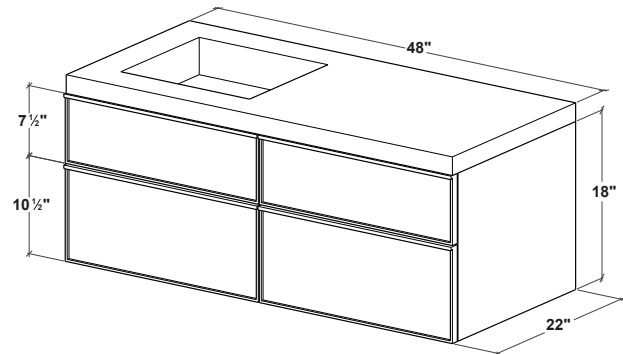

WOOD: All natural wood finishes, AWI Rated 5 Finish, FSC Certified, CARB Compliant, Formaldehyde free may differ slightly from sample or pictures as natural wood grains vary somewhat from piece to piece adding natural beauty and character making each made-to-order piece unique.

IMPORTANT: Please indicate on your purchase order your choice of lavatory. Must be purchased with a WETSTYLE integrated countertop (sold separately). Vessel sinks cannot be used with FRAME Linea vanities without a countertop. Lavatory will extend beyond the vanity by approximately 1/8" on both sides to better prevent potential water accumulation between the lavatory and the vanity.

2 MODEL SELECTION 48" LEFT BASIN

FINISHES		CODE	PRICE
WOOD			
Oak	Natural (1)	FRL48WM-L-1	$6080
Oak	Wenge (2)	FRL48WM-L-2	$5850
Oak	White (5)	FRL48WM-L-5	$5850
Oak	Black (31)	FRL48WM-L-31	$5850
Oak	St. Har. Grey (36)	FRL48WM-L-36	$5850
Oak	Coffee Bean (37)	FRL48WM-L-37	$5850
Oak	Smoked (38)	FRL48WM-L-38	$5850
WOOD			
Walnut	Natural No Calico (12)	FRL48WM-L-12	$6080
Walnut	Chocolate (16)	FRL48WM-L-16	$6080
LACQUER			
Mat	White (21)	FRL48WM-L-21	$5545
Mat	St. Har. Grey (28)	FRL48WM-L-28	$5545
Mat	Black (29)	FRL48WM-L-29	$5545

* Walnut natural (11) and premium finishes not available

FRL48WM-L

FEATURES

- All wood construction
- Hand pull crafted in solid wood
- Finished drawer interiors
- Blum slow close glides
- Vertical grain pattern