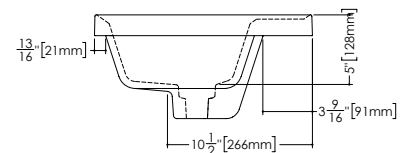

SIDE VIEW

NOTE: Approximate measurement. The manufacturer accepts 1/4" (6.35 mm) variance. WETSTYLE cannot be responsible for any technical errors and reserves the right to make revisions without notice.