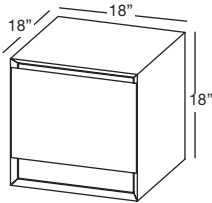

M COLLECTION METRO SERIES

VANITY 18" height Wall-mount – 1 drawer 18" and 20" length

(457 and 508 mm length)

MM1818WM

MM2018WM

3 INTEGRATED COUNTERTOP SELECTION (sold separately)

REFER TO LAVATORY SECTION FOR COUNTERTOP PRICING
· 2" / 4" height models