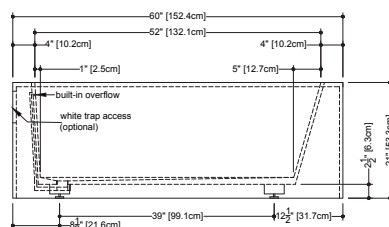

PLAN VIEW

FRONT VIEW

SIDE VIEW

CUBE COLLECTION

BC 12 66" x 32" x 19-3/4" Right or left drain – Tub/Shower

(1683 x 813 x 502 mm)

1 SELECT MODEL

2 SELECT DRAIN AND OVERFLOW FINISH