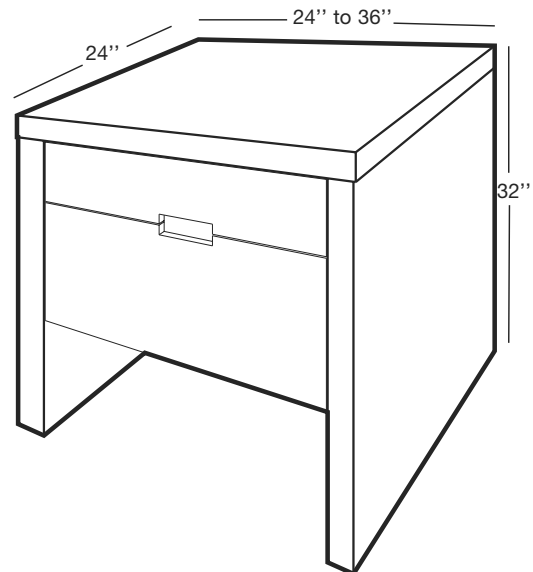

WOOD: All natural wood finishes, may differ from sample or pictures as wood grains vary somewhat from piece to piece. This adds natural beauty and character making each made-to-order piece unique in veining, grain, pattern and color.

Important: Please indicate on your purchase order your choice of lavatory

2 MODEL SELECTION

LENGTH		FINISHES					PRICE
INCHES	CM	WOOD	WENGE (2)	WHITE (5)	BLACK (31)	ST. HAR. GREY (36)	PRICE
24"	61	OAK	F124-24-2	F124-24-5	F124-24-31	F124-24-36	$3150
30"	76	OAK	F124-30-2	F124-30-5	F124-30-31	F124-30-36	$3265
36"	91	OAK	F124-36-2	F124-36-5	F124-36-31	F124-36-36	$3400
INCHES	CM	WOOD	COFFEE BEAN (37)	SMOKED (38)	PRICE	NATURAL (1)	PRICE
24"	61	OAK	F124-24-37	F124-24-38	$3150	F124-24-1	$4100
30"	76	OAK	F124-30-37	F124-30-38	$3265	F124-30-1	$4245
36"	91	OAK	F124-36-37	F124-36-38	$3400	F124-36-1	$4420
INCHES	CM	WOOD	NATURAL (11)	NATURAL NO CALICO (12)	CHOCOLATE (16)		PRICE
24"	61	WALNUT	F124-24-11	F124-24-12	F124-24-16		$4100
30"	76	WALNUT	F124-30-11	F124-30-12	F124-30-16		$4245
36"	107	WALNUT	F124-36-11	F124-36-12	F124-36-16		$4420
INCHES	CM	WOOD	EUCALYPTUS (81)*	MOZAMBIQUE (82) *			PRICE
24"	61	PREMIUM	F124-24-81	F124-24-82			$5330
30"	76	PREMIUM	F124-30-81	F124-30-82			$5515
36"	91	PREMIUM	F124-36-81	F124-36-82			$5740

3 SINK COMPATIBILITY

See compatibility chart (p. 294-295)

APPROXIMATE DELIVERY: 4 weeks - *6 weeks for premium finishes
FREIGHT: Consult Freight Annex

NOTE: Approximate measurement. The manufacturer accepts 1/4" (6.35 mm) variance. WETSTYLE cannot be responsible for any technical errors and reserves the right to make revisions without notice.