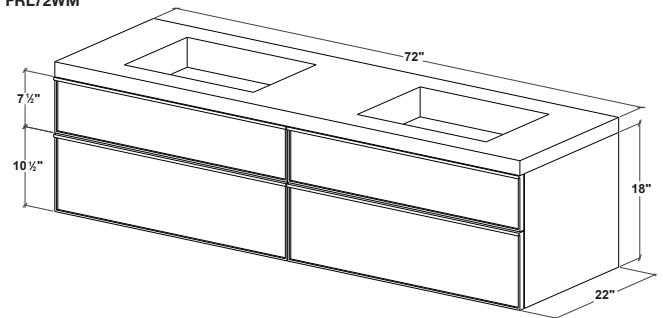

FRAME Linea Mirrored Cabinet	p. 214
M Towel Holder	p. 280
FRAME Linea Linen Cabinet	p. 207

FRL72WM

FEATURES

- All wood construction
- Hand pull crafted in solid wood
- Finished drawer interiors
- Blum slow close glides
- Vertical grain pattern