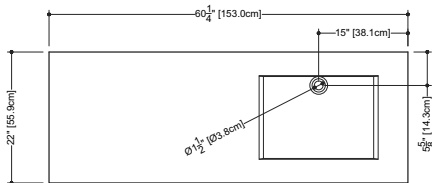

(1530 x 559 x 51 mm)

1 SELECT MODEL AND FAUCET HOLES CONFIGURATION

- 1A - Without overflow
- or 1B - With overflow
- + 1Bi - Overflow trim finish

2 SELECT FINISH

3 OPTION

Pop-up drain p.316

4 FLOATING SINK BRACKET SYSTEM

Important: Bracket and/or decorative trim must be ordered at the same time as the lavatory. p.83

WEIGHT: 42 lb (US) 19 kg (CA)
APPROXIMATE DELIVERY: 4 weeks
FREIGHT: Consult Freight Annex

1A MODEL WITHOUT OVERFLOW (Ex.: VC-60R-1-GA)

MADE OF WETMAR BIO™

4" HEIGHT 2" SEMI-RECESSED

CODE	CODE	FAUCET HOLE	OVERFLOW	MATTE (MA)	TRUE HIGH GLOSS™ (GA)
VC-60R	VCS-60R	No hole	None	$1430	$1625
VC-60R-1	VCS-60R-1	1 hole for mono faucet	None	$1470	$1665
VC-60R-8	VCS-60R-8	3 holes for 8" c/c faucet	None	$1490	$1685

1B MODEL WITH OVERFLOW (Ex.: VC-60R-O-1-PC-GA)

4" HEIGHT 2" SEMI-RECESSED

CODE	CODE	FAUCET HOLE	OVERFLOW	MATTE (MA)	TRUE HIGH GLOSS™ (GA)
VC-60R-O	VCS-60R-O	No hole	Overflow	$1535	$1745
VC-60R-O-1	VCS-60R-O-1	1 hole for mono faucet	Overflow	$1575	$1785
VC-60R-O-8	VCS-60R-O-8	3 holes for 8" c/c faucet	Overflow	$1595	$1805

+ 1Bi SELECT OVERFLOW TRIM FINISH Append selection to code (Ex.: VC-60R-O-1-PC-GA)

ADD TO CODE	DESCRIPTION	PRICE
-NT, -PC, -BN	No Trim, Polished Chrome, Brushed Nickel	No charge
-MB, -SB	Matte Black, Satin Brass	+$50

2 SELECT FINISH Append selection to code (Ex.: VC-60R-O-1-PC-GA)

ADD TO CODE	DESCRIPTION
-GA, -MA	White True High Gloss™, White Matte

CUBE LAVATORY

PLAN VIEW

VC 60R