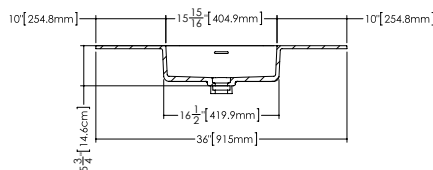

DÉCO COLLECTION

VDCOS 36 36-1/8" x 22" x 2"

(915 x 559 x 51 mm)

VDCOXS 36 36" x 22" x 7/16"

(915 x 559 x 11 mm)

DÉCO LAVATORY

1 SELECT MODEL AND FAUCET HOLES CONFIGURATION

- 1A - Without overflow
- or
- 1B - With overflow
- +
- 1Bi - Overflow trim finish

2 SELECT FINISH

3 OPTION - IMPORTANT

Important: This sink has a recessed drain hole. For a perfect look, we strongly recommend using the following drain models: DS02RF or DS02RF-O p.316

WEIGHT:		
VDCOS-36	21 lb (US)	10 kg (CA)
VDCOXS-36	18 lb (US)	8 kg (CA)
APPROXIMATE DELIVERY:	4 weeks	
FREIGHT:	Consult Freight Annex	

1A MODEL WITHOUT OVERFLOW (Ex.: VDCOS-36-1-GA)

MADE OF WETMAR BIO™

4" HEIGHT 2" SEMI-RECESSED

CODE	CODE	FAUCET HOLE	OVERFLOW	MATTE (MA)	TRUE HIGH GLOSS™ (GA)	NEW MATTE BLACK (MBL) MATTE GREY (MGR)
VDCOS-36	VDCOXS-36	No hole	None	$1085	$1235	$1480
VDCOS-36-1	VDCOXS-36-1	1 hole for mono faucet	None	$1125	$1275	$1520
VDCOS-36-8	VDCOXS-36-8	3 holes for 8" c/c faucet	None	$1145	$1295	$1540

1B MODEL WITH OVERFLOW (Ex.: VDCOS-36-O-1-PC-GA)

4" HEIGHT 2" SEMI-RECESSED

CODE	CODE	FAUCET HOLE	OVERFLOW	MATTE (MA)	TRUE HIGH GLOSS™ (GA)	NEW MATTE BLACK (MBL) MATTE GREY (MGR)
VDCOS-36-O	VDCOXS-36-O	No hole	Overflow	$1190	$1355	$1625
VDCOS-36-O-1	VDCOXS-36-O-1	1 hole for mono faucet	Overflow	$1230	$1395	$1665
VDCOS-36-O-8	VDCOXS-36-O-8	3 holes for 8" c/c faucet	Overflow	$1250	$1415	$1685

+ 1Bi SELECT OVERFLOW TRIM FINISH Append selection to code (Ex.: VDCOS-36-O-1-PC-GA)

ADD TO CODE	DESCRIPTION	PRICE
-NT, -PC, -BN	No Trim, Polished Chrome, Brushed Nickel	No charge
-MB, -SB	Matte Black, Satin Brass	+$50

2 SELECT FINISH Append selection to code (Ex.: VDCOS-36-O-1-PC-GA)

ADD TO CODE	DESCRIPTION
-GA, -MA, -MGR, -MBL	White True High Gloss™, White Matte, Matte Grey, Matte Black

VDCOS 36

PLAN VIEW

FRONT VIEW

SIDE VIEW

VDCOXS 36

PLAN VIEW