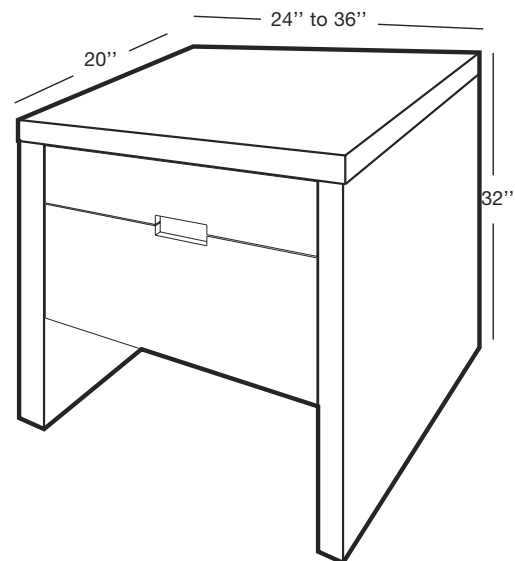

WOOD: All natural wood finishes, may differ from sample or pictures as wood grains vary somewhat from piece to piece. This adds natural beauty and character making each made-to-order piece unique in veining, grain, pattern and color.

Important: Please indicate on your purchase order your choice of lavatory or vessel sink.

2 MODEL SELECTION

LENGTH		FINISHES					PRICE
INCHES	CM	WOOD	WENGE (2)	WHITE (5)	BLACK (31)	ST. HAR. GREY (36)	PRICE
24"	61	OAK	F120-24-2	F120-24-5	F120-24-31	F120-24-36	$2935
30"	76	OAK	F120-30-2	F120-30-5	F120-30-31	F120-30-36	$3040
36"	91	OAK	F120-36-2	F120-36-5	F120-36-31	F120-36-36	$3160
INCHES	CM	WOOD	COFFEE BEAN (37)	SMOKED (38)	PRICE	NATURAL (1)	PRICE
24"	61	OAK	F120-24-37	F120-24-38	$2935	F120-24-1	$3815
30"	76	OAK	F120-30-37	F120-30-38	$3040	F120-30-1	$3950
36"	91	OAK	F120-36-37	F120-36-38	$3160	F120-36-1	$4105
INCHES	CM	WOOD	NATURAL (11)	NATURAL NO CALICO (12)	CHOCOLATE (16)		PRICE
24"	61	WALNUT	F120-24-11	F120-24-12	F120-24-16		$3815
30"	76	WALNUT	F120-30-11	F120-30-12	F120-30-16		$3950
36"	107	WALNUT	F120-36-11	F120-36-12	F120-36-16		$4105
INCHES	CM	WOOD	EUCALYPTUS (81)*	MOZAMBIQUE (82)*			PRICE
24"	61	PREMIUM	F120-24-81	F120-24-82			$4965
30"	76	PREMIUM	F120-30-81	F120-30-82			$5135
36"	91	PREMIUM	F120-36-81	F120-36-82			$5335

3 SINK COMPATIBILITY

See compatibility chart (p. 294-295)

APPROXIMATE DELIVERY: 4 weeks - *6 weeks for premium finishes

FREIGHT: Consult Freight Annex

NOTE: Approximate measurement. The manufacturer accepts 1/4" (6.35 mm) variance. WETSTYLE cannot be responsible for any technical errors and reserves the right to make revisions without notice.