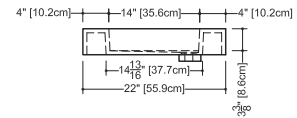

CUBE COLLECTION

VC 48L 48" x 22" x 4"

(1219 x 559 x 102 mm)

VCS 48L 48" x 22" x 2"

(1219 x 559 x 51 mm)

CUBE LAVATORY

1 SELECT MODEL AND FAUCET HOLES CONFIGURATION

- 1A - Without overflow
- or
- 1B - With overflow
- +
- 1Bi - Overflow trim finish

2 SELECT FINISH

3 OPTION

Pop-up drain p.316

4 FLOATING SINK BRACKET SYSTEM

Important: Bracket and/or decorative trim must be ordered at the same time as the lavatory. p.83

WEIGHT: 40 lb (US) 19 kg (CA)
APPROXIMATE DELIVERY: 4 weeks
FREIGHT: Consult Freight Annex

1A MODEL WITHOUT OVERFLOW (Ex.: VC-48L-1-GA)

MADE OF WETMAR BIO™

4" HEIGHT 2" SEMI-RECESSED

CODE	CODE	FAUCET HOLE	OVERFLOW	MATTE (MA)	TRUE HIGH GLOSS™ (GA)
VC-48L	VCS-48L	No hole	None	$1270	$1445
VC-48L-1	VCS-48L-1	1 hole for mono faucet	None	$1310	$1485
VC-48L-8	VCS-48L-8	3 holes for 8" c/c faucet	None	$1330	$1505

1B MODEL WITH OVERFLOW (Ex.: VC-48L-O-1-PC-GA)

4" HEIGHT 2" SEMI-RECESSED

CODE	CODE	FAUCET HOLE	OVERFLOW	MATTE (MA)	TRUE HIGH GLOSS™ (GA)
VC-48L-O	VCS-48L-O	No hole	Overflow	$1375	$1565
VC-48L-O-1	VCS-48L-O-1	1 hole for mono faucet	Overflow	$1415	$1605
VC-48L-O-8	VCS-48L-O-8	3 holes for 8" c/c faucet	Overflow	$1435	$1625

+ 1Bi SELECT OVERFLOW TRIM FINISH Append selection to code (Ex.: VC-48L-O-1-PC-GA)

ADD TO CODE	DESCRIPTION	PRICE
-NT, -PC, -BN	No Trim, Polished Chrome, Brushed Nickel	No charge
-MB, -SB	Matte Black, Satin Brass	+$50

2 SELECT FINISH Append selection to code (Ex.: VC-48L-O-1-PC-GA)

ADD TO CODE	DESCRIPTION
-GA, -MA	White True High Gloss™, White Matte

PLAN VIEW

VC 48L

SIDE VIEW

VCS 48L

NOTE: Approximate measurement. The manufacturer accepts 1/4" (6.35 mm) variance. WETSTYLE cannot be responsible for any technical errors and reserves the right to make revisions without notice.