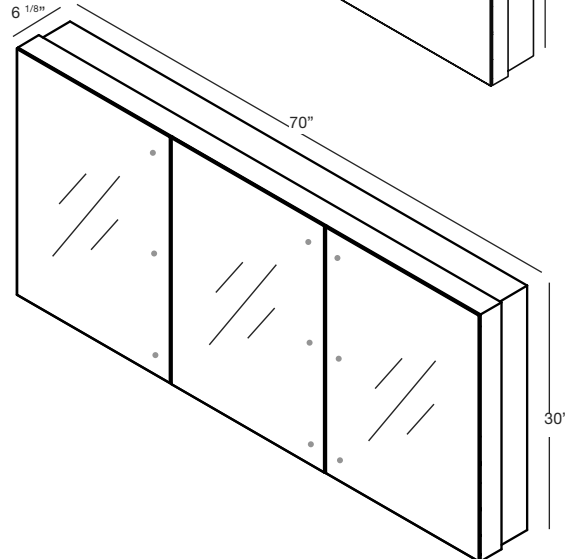

M7030ME-REC

NOTE: Approximate measurement. The manufacturer accepts 1/4" (6.35 mm) variance. WETSTYLE cannot be responsible for any technical errors and reserves the right to make revisions without notice.

M COLLECTION