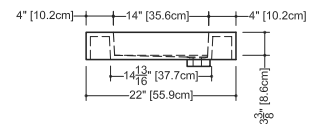

SIDE VIEW

VCS 36C