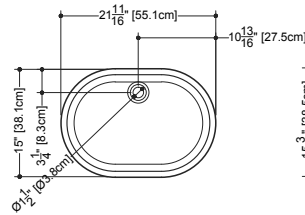

VOV 821U (weight 18 lb/8 kg)

VOV 836U (weight 27 lb/12 kg)

PLAN VIEW

FRONT VIEW