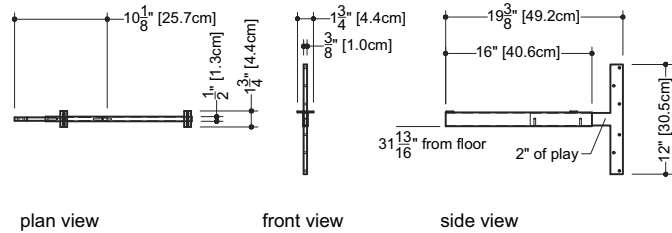

WETSTYLE FLOATING SINK BRACKET SYSTEM

(OFFERED WITH OR WITHOUT DECORATIVE TRIM)

Important: Lavatory and floating sink bracket system must be ordered at the same time as the lavatory requires special preparation at the factory.

BRACKET SYSTEM ONLY

- For VC, VCM and VOV lavs (4" height)*
- No decorative trim
- Weight rating: up to 300 lbs/136 kg
- Not recommended for concrete walls

ADA-COMPLIANT

APPROXIMATE DELIVERY:

< 1 week

LENGTH	CODE	PRICE
24"-30"	WM 2422	$380
36"-42"	WM 3622	$380
48"	WM 4822	$460
60"	WM 6022	$505
72"	WM 7222	$505

Note: WETSTYLE will supply multiple brackets according to the lavatory length (see installation guide)

* Not available with VC18, VCM18, VCM20, VC60T and VC72T

BRACKET SYSTEM + PURE STAINLESS STEEL DECORATIVE TRIM

- For VCS and VOVS lavs (2" height)
- Includes brackets system
- Weight rating: up to 300 lbs/136 kg
- Not recommended for concrete walls
- Not available with Cube Metro series lavs (VCMS), Bauhaus, LAB collection, Déco and Element lavs

ADA-COMPLIANT

APPROXIMATE DELIVERY:

< 1 week

LENGTH	CODE BRUSHED (B)	PRICE	CODE MIRROR (M)	PRICE	WEIGHT (DT ONLY)	
24"	WM 2422-DT-B	$1295	WM 2422-DT-M	$1525	13 lbs (US)	6 kg (CA)
36"	WM 3622-DT-B	$1640	WM 3622-DT-M	$1870	15 lbs (US)	7 kg (CA)
48"	WM 4822-DT-B	$2065	WM 4822-DT-M	$2295	18 lbs (US)	8 kg (CA)
60"	WM 6022-DT-B	$2455	WM 6022-DT-M	$2685	20 lbs (US)	9 kg (CA)

* Not available with VCS60T