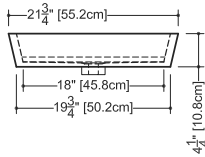

CUBE COLLECTION

SERIES VC 8-A 15", 21-3/4", 36", 42", 48" and 54" above counter

(381, 552, 914, 1067, 1219 and 1372 mm)

VC 821A (weight 18 lb/8 kg)

PLAN VIEW

FRONT VIEW

SIDE VIEW

VC 836A (weight 27 lb/12 kg)

PLAN VIEW

FRONT VIEW

SIDE VIEW

VC 842A (weight 33 lb/15 kg)

PLAN VIEW

FRONT VIEW

SIDE VIEW

VC 848A (weight 37 lb/17 kg)

PLAN VIEW

FRONT VIEW

SIDE VIEW

VC 854A (weight 42 lb/19 kg)

PLAN VIEW

FRONT VIEW

SIDE VIEW

NOTE: Approximate measurement. The manufacturer accepts 1/4" (6.35 mm) variance. WETSTYLE cannot be responsible for any technical errors and reserves the right to make revisions without notice.