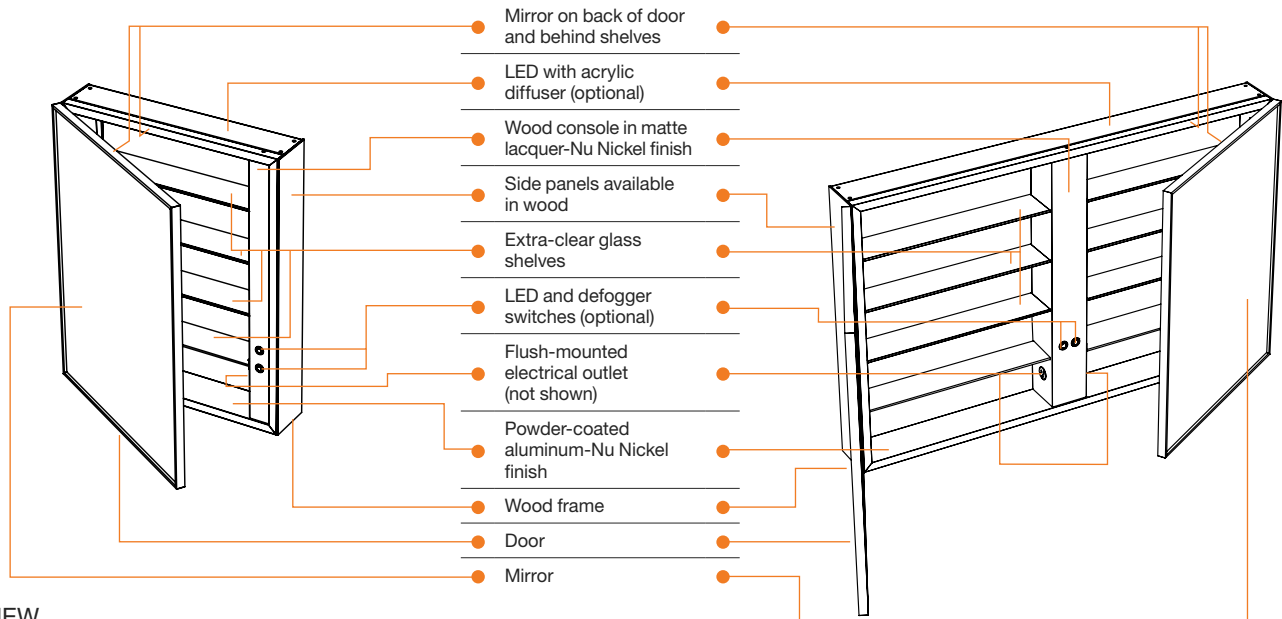

FRAME LINEA COLLECTION – MIRRORED CABINET

SURFACE MOUNT

PLAN VIEW