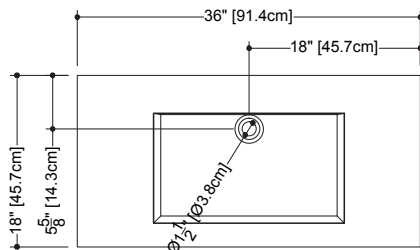

- 1A - Without overflow
- or
- 1B - With overflow
- +
- 1Bi - Overflow trim finish

2 SELECT FINISH

3 OPTION

Pop-up drain p.316

4 FLOATING SINK BRACKET SYSTEM

Only offered with VCM36 (4" height)

Important: Bracket and/or decorative trim must be ordered at the same time as the lavatory. p.83

WEIGHT: 26 lb (US) 12 kg (CA)
APPROXIMATE DELIVERY: 4 weeks
FREIGHT: Consult Freight Annex

1A MODEL WITHOUT OVERFLOW (Ex.: VCM-36-1-GA)

MADE OF WETMAR BIO™

4" HEIGHT 2" SEMI-RECESSED

CODE	CODE	FAUCET HOLE	OVERFLOW	MATTE (MA)	TRUE HIGH GLOSS™ (GA)
VCM-36	VCMS-36	No hole	None	$1155	$1315
VCM-36-1	VCMS-36-1	1 hole for mono faucet	None	$1195	$1355
VCM-36-8	VCMS-36-8	3 holes for 8" c/c faucet	None	$1215	$1375

1B MODEL WITH OVERFLOW (Ex.: VCM-36-O-1-PC-GA)

4" HEIGHT 2" SEMI-RECESSED

CODE	CODE	FAUCET HOLE	OVERFLOW	MATTE (MA)	TRUE HIGH GLOSS™ (GA)
VCM-36-O	VCMS-36-O	No hole	Overflow	$1265	$1435
VCM-36-O-1	VCMS-36-O-1	1 hole for mono faucet	Overflow	$1305	$1475
VCM-36-O-8	VCMS-36-O-8	3 holes for 8" c/c faucet	Overflow	$1325	$1495

+ 1Bi SELECT OVERFLOW TRIM FINISH Append selection to code (Ex.: VCM-36-O-1-PC-GA)

ADD TO CODE	DESCRIPTION	PRICE
-NT, -PC, -BN	No Trim, Polished Chrome, Brushed Nickel	No charge
-MB, -SB	Matte Black, Satin Brass	+$50

2 SELECT FINISH Append selection to code (Ex.: VCM-36-O-1-PC-GA)

ADD TO CODE	DESCRIPTION
-GA, -MA	White True High Gloss™, White Matte

CUBE METRO LAVATORY

PLAN VIEW