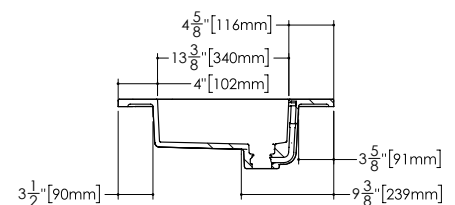

SIDE VIEW

NOTE: Approximate measurement. The manufacturer accepts 1/4" (6.35 mm) variance. WETSTYLE cannot be responsible for any technical errors and reserves the right to make revisions without notice.