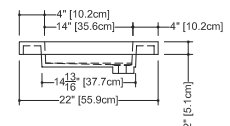

SIDE VIEW

NOTE: Approximate measurement. The manufacturer accepts 1/4" (6.35 mm) variance. WETSTYLE cannot be responsible for any technical errors and reserves the right to make revisions without notice.