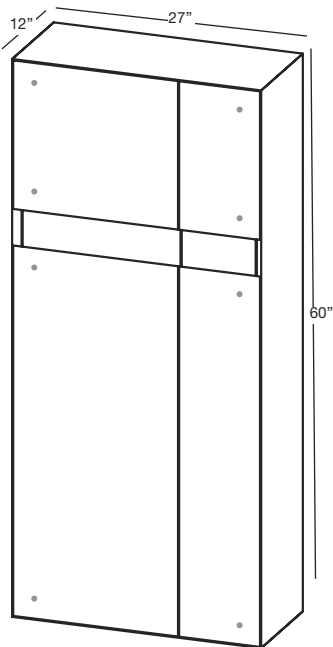

NOTE: Approximate measurement. The manufacturer accepts 1/4" (6.35 mm) variance. WETSTYLE cannot be responsible for any technical errors and reserves the right to make revisions without notice.