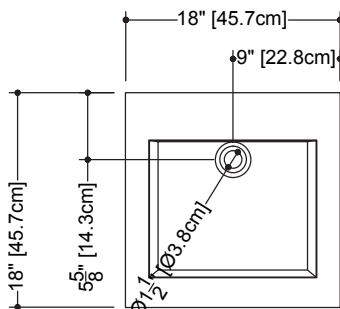

CUBE COLLECTION METRO SERIES

VCM 18 18" x 18" x 4"

(457 x 457 x 102 mm)

VCMS 18 18" x 18" x 2"

(457 x 457 x 51 mm)

1 SELECT MODEL AND FAUCET HOLES CONFIGURATION

- 1A - Without overflow
- or
- 1B - With overflow
- +
- 1Bi - Overflow trim finish

2 SELECT FINISH

3 OPTION

Pop-up drain

p.316

WEIGHT: 15 lb (US) 7 kg (CA)
APPROXIMATE DELIVERY: 4 weeks
FREIGHT: Consult Freight Annex

1A MODEL WITHOUT OVERFLOW (Ex.: VCM-18-1-GA)

MADE OF WETMAR BIO™

4" HEIGHT 2" SEMI-RECESSED

CODE	CODE	FAUCET HOLE	OVERFLOW	MATTE (MA)	TRUE HIGH GLOSS™ (GA)
VCM-18	VCMS-18	No hole	None	$765	$870
VCM-18-1	VCMS-18-1	1 hole for mono faucet	None	$805	$910
VCM-18-8	VCMS-18-8	3 holes for 8" c/c faucet	None	$825	$930

1B MODEL WITH OVERFLOW (Ex.: VCM-18-O-1-PC-GA)

4" HEIGHT 2" SEMI-RECESSED

CODE	CODE	FAUCET HOLE	OVERFLOW	MATTE (MA)	TRUE HIGH GLOSS™ (GA)
VCM-18-O	VCMS-18-O	No hole	Overflow	$870	$990
VCM-18-O-1	VCMS-18-O-1	1 hole for mono faucet	Overflow	$910	$1030
VCM-18-O-8	VCMS-18-O-8	3 holes for 8" c/c faucet	Overflow	$930	$1050

+ 1Bi SELECT OVERFLOW TRIM FINISH Append selection to code (Ex.: VCM-18-O-1-PC-GA)

ADD TO CODE	DESCRIPTION	PRICE
-NT, -PC, -BN	No Trim, Polished Chrome, Brushed Nickel	No charge
-MB, -SB	Matte Black, Satin Brass	+$50

2 SELECT FINISH Append selection to code (Ex.: VCM-18-O-1-PC-GA)

ADD TO CODE	DESCRIPTION
-GA, -MA	White True High Gloss™, White Matte

CUBE METRO LAVATORY

PLAN VIEW