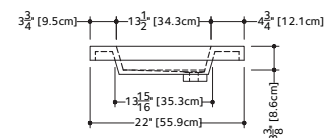

SIDE VIEW

NOTE: Approximate measurement. The manufacturer accepts 1/4" (6.35 mm) variance. WETSTYLE cannot be responsible for any technical errors and reserves the right to make revisions without notice.