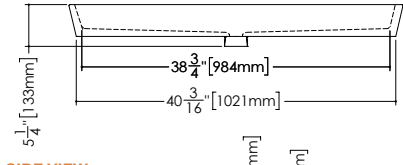

CUBE COLLECTION

SERIES VC 8-U 15", 21-3/4", 36", 42", 48" and 54" undermount

(381, 552, 914, 1067, 1219 and 1372 mm)

VC 821U (weight 18 lb/8 kg)

PLAN VIEW

FRONT VIEW

SIDE VIEW

VC 836U (weight 27 lb/12 kg)

PLAN VIEW

FRONT VIEW

SIDE VIEW

VC 842U (weight 33 lb/15 kg)

PLAN VIEW

FRONT VIEW

SIDE VIEW

VC 848U (weight 37 lb/17 kg)

PLAN VIEW

FRONT VIEW

SIDE VIEW

VC 854U (weight 42 lb/19 kg)

PLAN VIEW

FRONT VIEW

SIDE VIEW

NOTE: Approximate measurement. The manufacturer accepts 1/4" (6.35 mm) variance. WETSTYLE cannot be responsible for any technical errors and reserves the right to make revisions without notice.