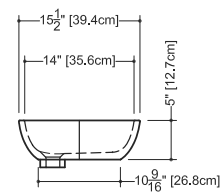

NOTE: Approximate measurement. The manufacturer accepts 1/4" (6.35 mm) variance. WETSTYLE cannot be responsible for any technical errors and reserves the right to make revisions without notice.