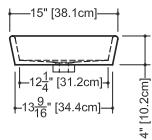

OVE COLLECTION

SERIES VOV 8-A 15", 21-1/2", 36" and 48" above counter

(381, 546, 914 and 1219 mm)

1 SELECT MODEL AND FAUCET HOLES CONFIGURATION

- 1A - Without overflow
- or 1B - With overflow
- + 1Bi - Overflow trim finish

2 SELECT FINISH

3 OPTION

Pop-up drain

p. 316

APPROXIMATE DELIVERY:

4 weeks

FREIGHT:

Consult Freight Annex

*VOV815A is only available without overflow

**Oak bridge for model VOV848A can be ordered in other shades.

p.308

1A MODEL WITHOUT OVERFLOW (Ex.: VOV848A-GA)

MADE OF WETMAR BIO™

CODE	OVERFLOW	ACCESSORY	MATTE (MA)	TRUE HIGH GLOSS™ (GA)
VOV 815A*	None	None	$825	$935
VOV 821A	None	None	$1050	$1195
VOV 836A	None	None	$1215	$1380
VOV 848A	None	Oak bridge wenge shade included**	$1580	$1795

1B MODEL WITH OVERFLOW (Ex.: VOV848A-O-PC-GA)

CODE	OVERFLOW	ACCESSORY	MATTE (MA)	TRUE HIGH GLOSS™ (GA)
VOV 821A-O	Overflow	None	$1155	$1315
VOV 836A-O	Overflow	None	$1320	$1500
VOV 848A-O	Overflow	Oak bridge wenge shade included**	$1740	$1975

+ 1Bi SELECT OVERFLOW TRIM FINISH Append selection to code (Ex.: VOV848A-O-PC-GA)

ADD TO CODE	DESCRIPTION	PRICE
-NT, -PC, -BN	No Trim, Polished Chrome, Brushed Nickel	No charge
-MB, -SB	Matte Black, Satin Brass	15", 21" and 36" +$50 48" +$100

2 SELECT FINISH Append selection to code (Ex.: VOV848A-O-PC-GA)

ADD TO CODE	DESCRIPTION
-GA, -MA	White True High Gloss™, White Matte

OVE VESSEL SINK

PLAN VIEW

FRONT VIEW

SIDE VIEW

PLAN VIEW

FRONT VIEW

SIDE VIEW

PLAN VIEW

FRONT VIEW

SIDE VIEW

PLAN VIEW

FRONT VIEW

SIDE VIEW

NOTE: Approximate measurement. The manufacturer accepts 1/4" (6.35 mm) variance. WETSTYLE cannot be responsible for any technical errors and reserves the right to make revisions without notice.