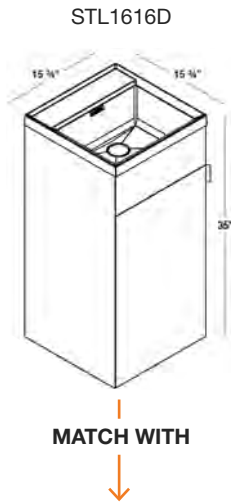

STELLÉ COLLECTION

PEDESTAL – WITH DOOR 15-3/4", 17-3/4" and 23-3/4" LENGTH

(400, 451 and 603 mm LENGTH)

3 INTEGRATED COUNTERTOP SELECTION SOLD SEPARATELY Refer to specified page for pricing

PEDESTALS