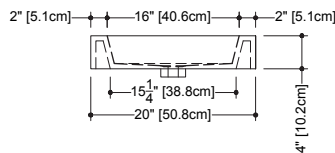

VCM 20

FRONT VIEW