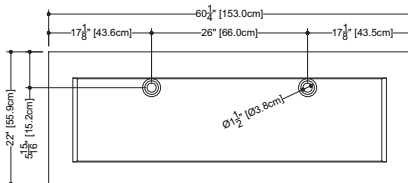

VC 60T 60 1/4" x 22" x 4"

(1530 x 559 x 102 mm)

VCS 60T 60 1/4" x 22" x 2"

(1530 x 559 x 51 mm)

1 SELECT MODEL AND FAUCET HOLES CONFIGURATION

- 1A - Without overflow
- or 1B - With overflow
- + 1Bi - Overflow trim finish

2 SELECT FINISH

3 ACCESSORY INCLUDED

Oak bridge wenge shade. Other shades must be specified p.308

4 OPTION

Pop-up drain p.316

WEIGHT: 62 lb (US) 28 kg (CA)

APPROXIMATE DELIVERY: 4 weeks

FREIGHT: Consult Freight Annex

1A MODEL WITHOUT OVERFLOW (Ex.: VC-60T-1-GA)

MADE OF WETMAR BIO™

4" HEIGHT 2" SEMI-RECESSED

CODE	CODE	FAUCET HOLE	OVERFLOW	MATTE (MA)	TRUE HIGH GLOSS™ (GA)
VC-60T	VCS-60T	No hole	None	$1830	$2080
VC-60T-1	VCS-60T-1	2 x 1 hole for mono faucet	None	$1890	$2140
VC-60L-8	VCS-60T-8	2 x 3 holes for 8" c/c faucet	None	$1910	$2160

1B MODEL WITH OVERFLOW (Ex.: VC-60T-O-1-PC-GA)

4" HEIGHT 2" SEMI-RECESSED

CODE	CODE	FAUCET HOLE	OVERFLOW	MATTE (MA)	TRUE HIGH GLOSS™ (GA)
VC-60T-O	VCS-60T-O	No hole	Overflow	$1990	$2260
VC-60T-O-1	VCS-60T-O-1	2 x 1 hole for mono faucet	Overflow	$2050	$2320
VC-60T-O-8	VCS-60T-O-8	2 x 3 holes for 8" c/c faucet	Overflow	$2070	$2340

+ 1Bi SELECT OVERFLOW TRIM FINISH Append selection to code (Ex.: VC-60T-O-1-PC-GA)

ADD TO CODE	DESCRIPTION	PRICE
-NT, -PC, -BN	No Trim, Polished Chrome, Brushed Nickel	No charge
-MB, -SB	Matte Black, Satin Brass	+$100

2 SELECT FINISH Append selection to code (Ex.: VC-60T-O-1-PC-GA)

ADD TO CODE	DESCRIPTION
-GA, -MA	White True High Gloss™, White Matte

PLAN VIEW