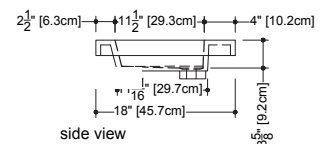

SIDE VIEW

NOTE: Approximate measurement. The manufacturer accepts 1/4" (6.35 mm) variance. WETSTYLE cannot be responsible for any technical errors and reserves the right to make revisions without notice.