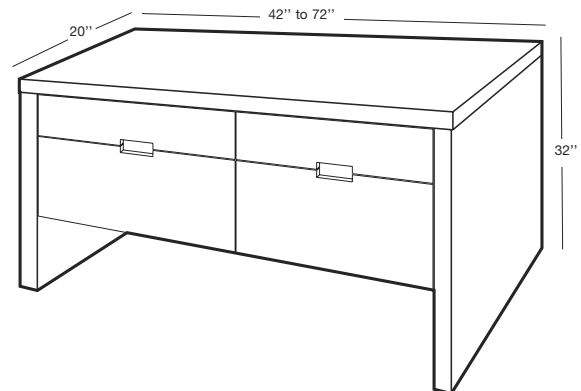

3 SINK COMPATIBILITY

See compatibility chart (p. 294-295)

APPROXIMATE DELIVERY: 4 weeks - *6 weeks for premium finishes

FREIGHT: Consult Freight Annex

F COLLECTION

NOTE: Approximate measurement. The manufacturer accepts 1/4" (6.35 mm) variance. WETSTYLE cannot be responsible for any technical errors and reserves the right to make revisions without notice.