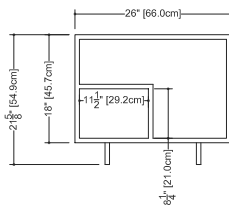

FREESTANDING NICHES

FREESTANDING NICHES 19-1/4" to 21-5/8" height 6" depth x 26" length (152 x 660 x 489 to 549 mm)

HEIGHT		FINISHES					
INCHES	CM	WOOD	WENGE (2)	WHITE (5)	BLACK (31)	ST. HAR. GREY (36)	PRICE
19 1/4"	51	OAK	S1914-2	S1914-5	S1914-31	S1914-36	$645
19 7/8"	51	OAK	S1978-2	S1978-5	S1978-31	S1978-36	$645
21 5/8"	66	OAK	S2158-2	S2158-5	S2158-31	S2158-36	$645
INCHES	CM	WOOD	COFFEE BEAN (37)	SMOKED (38)	PRICE	NATURAL (1)	PRICE
19 1/4"	51	OAK	S1914-37	S1914-38	$645	S1914-1	$855
19 7/8"	51	OAK	S1978-37	S1978-38	$645	S1978-1	$855
21 5/8"	66	OAK	S2158-37	S2158-38	$645	S2158-1	$855
INCHES	CM	WOOD	NATURAL (11)	NATURAL NO CALICO (12)	CHOCOLATE (16)	PRICE	
19 1/4"	51	WALNUT	S1914-11	S1914-12	S1914-16	$855	
19 7/8"	51	WALNUT	S1978-11	S1978-12	S1978-16	$855	
21 5/8"	66	WALNUT	S2158-11	S2158-12	S2158-16	$855	
INCHES	CM	WOOD	EUCALYPTUS (81)	MOZAMBIQUE (82)	PRICE		
19 1/4"	51	PREMIUM	S1914-81	S1914-82	$1010		
19 7/8"	51	PREMIUM	S1978-81	S1978-82	$1010		
21 5/8"	66	PREMIUM	S2158-81	S2158-82	$1010		

APPROXIMATE DELIVERY: 4 weeks - *6 weeks for premium finishes
FREIGHT: Consult Freight Annex

19 1/4": For bathtub models BC 11, BC 12

PLAN VIEW

FRONT VIEW

SIDE VIEW

19 7/8": For bathtub models BC 0801, BC 0803

PLAN VIEW

FRONT VIEW

SIDE VIEW

21 5/8": For bathtub models BC 01, BC 02, BC 03, BC 04, BC 10

PLAN VIEW

FRONT VIEW

SIDE VIEW

NOTE: Approximate measurement. The manufacturer accepts 1/4" (6.35 mm) variance. WETSTYLE cannot be responsible for any technical errors and reserves the right to make revisions without notice.