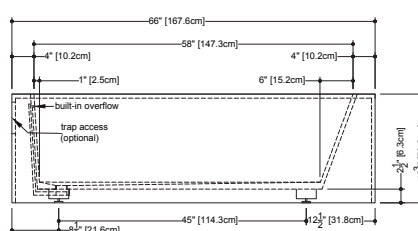

PLAN VIEW

FRONT VIEW

SIDE VIEW

CUBE COLLECTION

BC 14 60" x 30" x 18" Right or left drain – Tub/Shower

(1524 x 762 x 457 mm)

- 1 SELECT MODEL
- 2 SELECT DRAIN AND OVERFLOW FINISH
- 3 SELECT PLUMBING CONNECTION
- 4 SELECT FINISH
- 5 ACCESSORIES