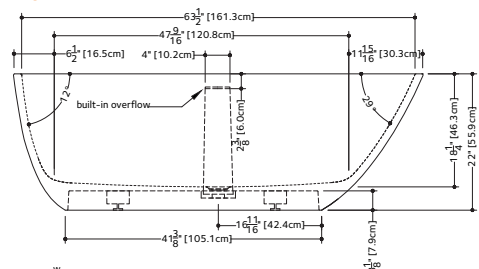

BE COLLECTION

BBE 01 66" x 34" x 22"

(1676 x 863 x 558 mm)

BE BATHTUB

1. 1 SELECT MODEL
2. 2 SELECT DRAIN AND OVERFLOW FINISH
3. 3 SELECT PLUMBING CONNECTION
4. 4 SELECT FINISH
5. 5 ACCESSORIES

Oak bridge WENGE shade Included
Head Pillow HP01-5 p.313
Columns for wall or COL-WALL p.310
Deck mounted faucets COL-DECK p.310

CAPACITY: 90 gal (US) 340 l (CA)
WEIGHT: 177 lb (US) 80 kg (CA)
APPROXIMATE DELIVERY: 4 - 6 weeks
FREIGHT: Consult Freight Annex

WETSTYLE Plug & Bathe™ overflow and drain connection system includes:

Soft-touch pop-up drain, for built-in overflow. Fits both 1 - 1/2" ABS drain waste and 1 - 1/2" tubular brass

1 - 1/2" ABS direct vertical drain waste fitting (copper/brass options also available)

1 - 1/2" ABS 90° Elbow drain waste fitting (copper/brass options also available)

IMPORTANT

All WETSTYLE tubs are equipped with our **Plug & Bathe™** overflow/drain system permitting installation completely from above without the need to open the floor from beneath; there is no need for an island drain or similar supplemental connection equipment.

FAUCET INSTALLATION

Wall-mounted, floor-mounted or column for wall or deck mounted faucet (direct deck-mounted is not possible).

NOTE: Approximate measurement. The manufacturer accepts 1/4" (6.35 mm) variance. WETSTYLE cannot be responsible for any technical errors and reserves the right to make revisions without notice.

1 SELECT MODEL (Ex.: BBE01-R-PC-GA)

MADE OF WETMAR BIO™

CODE	POSITION	MATTE (MA)	DUAL † (DA)	TRUE HIGH GLOSS™ (GA)
BBE 01-R	Freestanding Right	$7380	$7485	$8075
BBE 01-L	Freestanding Left	$7380	$7485	$8075

2 SELECT DRAIN AND OVERFLOW TRIM FINISH Append selection to code (Ex.: BBE01-R-PC-GA)