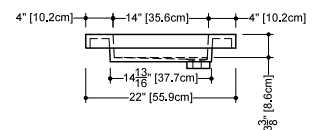

SIDE VIEW

NOTE: Approximate measurement. The manufacturer accepts 1/4" (6.35 mm) variance. WETSTYLE cannot be responsible for any technical errors and reserves the right to make revisions without notice.