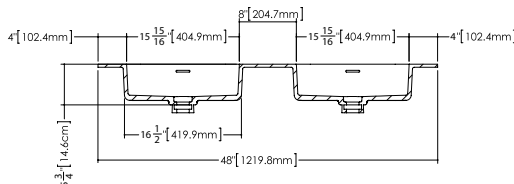

DÉCO COLLECTION

VDCOS 48 48 1/8" x 22" x 2"

(1219 x 559 x 51 mm)

VDCOXS 48 48" x 22" x 7/16"

(1219 x 559 x 11 mm)

1 SELECT MODEL AND FAUCET HOLES CONFIGURATION

- 1A - Without overflow
- or
- 1B - With overflow
- +
- 1Bi - Overflow trim finish

2 SELECT FINISH

3 OPTION - IMPORTANT

Important: This sink has a recessed drain hole. For a perfect look, we strongly recommend using the following drain models: DS02RF or DS02RF-O p.316

WEIGHT:		
VDCOS-48	32 lb (US)	15 kg (CA)
VDCOXS-48	28 lb (US)	13 kg (CA)
APPROXIMATE DELIVERY:	4 weeks	
FREIGHT:	Consult Freight Annex	

1A MODEL WITHOUT OVERFLOW (Ex.: VDCOS-48-1-GA)

MADE OF WETMAR BIO™

4" HEIGHT 2" SEMI-RECESSED

CODE	CODE	FAUCET HOLE	OVERFLOW	MATTE (MA)	TRUE HIGH GLOSS™ (GA)	NEW MATTE BLACK (MBL) MATTE GREY (MGR)
VDCOS-48	VDCOXS-48	No hole	None	$1475	$1675	$2010
VDCOS-48-1	VDCOXS-48-1	1 hole for mono faucet	None	$1535	$1735	$2070
VDCOS-48-8	VDCOXS-48-8	3 holes for 8" c/c faucet	None	$1555	$1755	$2090

1B MODEL WITH OVERFLOW (Ex.: VDCOS-48-O-1-PC-GA)

4" HEIGHT 2" SEMI-RECESSED

CODE	CODE	FAUCET HOLE	OVERFLOW	MATTE (MA)	TRUE HIGH GLOSS™ (GA)	NEW MATTE BLACK (MBL) MATTE GREY (MGR)
VDCOS-48-O	VDCOXS-48-O	No hole	Overflow	$1630	$1855	$2225
VDCOS-48-O-1	VDCOXS-48-O-1	1 hole for mono faucet	Overflow	$1690	$1915	$2285
VDCOS-48-O-8	VDCOXS-48-O-8	3 holes for 8" c/c faucet	Overflow	$1710	$1935	$2305

+ 1Bi SELECT OVERFLOW TRIM FINISH Append selection to code (Ex.: VDCOS-48-O-1-PC-GA)

ADD TO CODE	DESCRIPTION	PRICE
-NT, -PC, -BN	No Trim, Polished Chrome, Brushed Nickel	No charge
-MB, -SB	Matte Black, Satin Brass	+$50

2 SELECT FINISH Append selection to code (Ex.: VDCOS-48-O-1-PC-GA)

ADD TO CODE	DESCRIPTION
-GA, -MA, -MGR, -MBL	White True High Gloss™, White Matte, Matte Grey, Matte Black

VDCOS 48

PLAN VIEW

1 HOLE = 2 sets of 1 hole

FRONT VIEW

SIDE VIEW

VDCOXS 48