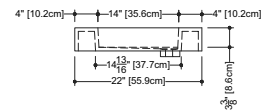

CUBE COLLECTION

VC 72T 72" x 22" x 4"

(1829 x 559 x 102 mm)

VCS 72T 72" x 22" x 2"

(1829 x 559 x 51 mm)

1 SELECT MODEL AND FAUCET HOLES CONFIGURATION

- 1A - Without overflow
- or
- 1B - With overflow
- +
- 1Bi - Overflow trim finish

2 SELECT FINISH

3 ACCESSORY INCLUDED

Oak bridge wenge shade. Other shades must be specified p.308

4 OPTION

Pop-up drain p.316

WEIGHT: 75 lb (US) 34 kg (CA)

APPROXIMATE DELIVERY: 4 weeks

FREIGHT: Consult Freight Annex

1A MODEL WITHOUT OVERFLOW (Ex.: VC-72T-1-GA)

MADE OF WETMAR BIO™

4" HEIGHT 2" SEMI-RECESSED

CODE	CODE	FAUCET HOLE	OVERFLOW	MATTE (MA)	TRUE HIGH GLOSS™ (GA)
VC-72T	VCS-72T	No hole	None	$2275	$2585
VC-72T-1	VCS-72T-1	1 hole for mono faucet	None	$2335	$2645
VC-72T-8	VCS-72T-8	3 holes for 8" c/c faucet	None	$2355	$2665

1B MODEL WITH OVERFLOW (Ex.: VC-72T-O-1-PC-GA)

4" HEIGHT 2" SEMI-RECESSED

CODE	CODE	FAUCET HOLE	OVERFLOW	MATTE (MA)	TRUE HIGH GLOSS™ (GA)
VC-72T-O	VCS-72T-O	No hole	Overflow	$2435	$2765
VC-72T-O-1	VCS-72T-O-1	1 hole for mono faucet	Overflow	$2495	$2825
VC-72T-O-8	VCS-72T-O-8	3 holes for 8" c/c faucet	Overflow	$2515	$2845

+ 1Bi SELECT OVERFLOW TRIM FINISH Append selection to code (Ex.: VC-72T-O-1-PC-GA)

ADD TO CODE	DESCRIPTION	PRICE
-NT, -PC, -BN	No Trim, Polished Chrome, Brushed Nickel	No charge
-MB, -SB	Matte Black, Satin Brass	+$100

2 SELECT FINISH Append selection to code (Ex.: VC-72T-O-1-PC-GA)

ADD TO CODE	DESCRIPTION
-GA, -MA	White True High Gloss™, White Matte

PLAN VIEW

VC 72T

SIDE VIEW

VCS 72T

NOTE: Approximate measurement. The manufacturer accepts 1/4" (6.35 mm) variance. WETSTYLE cannot be responsible for any technical errors and reserves the right to make revisions without notice.