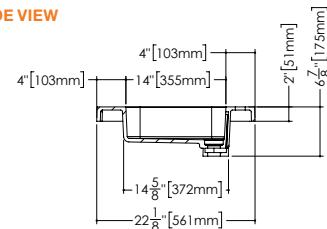

DÉCO COLLECTION

NEW

VDCOS 48C 48-1/8" x 22" x 2"

(1219 x 559 x 51 mm)

NEW

VDCOXS 48C 48" x 22" x 7/16"

(1219 x 559 x 11 mm)

DÉCO LAVATORY

1 SELECT MODEL AND FAUCET HOLES CONFIGURATION

- 1A - Without overflow
- or
- 1B - With overflow
- +
- 1Bi - Overflow trim finish

2 SELECT FINISH

3 OPTION - IMPORTANT

Important: This sink has a recessed drain hole. For a perfect look, we strongly recommend using the following drain models: DS02RF or DS02RF-O p.316

WEIGHT:			
VDCOS-48C	28 lb (US)	13 kg (CA)	
VDCOXS-48C	24 lb (US)	11 kg (CA)	
APPROXIMATE DELIVERY:	4 weeks		
FREIGHT:	Consult Freight Annex		

1A MODEL WITHOUT OVERFLOW (Ex.: VDCOS-48C-1-GA)

MADE OF WETMAR BIO™

4" HEIGHT 2" SEMI-RECESSED

CODE	CODE	FAUCET HOLE	OVERFLOW	MATTE (MA)	TRUE HIGH GLOSS™ (GA)	NEW MATTE BLACK (MBL) MATTE GREY (MGR)
VDCOS-48C	VDCOXS-48C	No hole	None	$1265	$1435	$1720
VDCOS-48C-1	VDCOXS-48C-1	1 hole for mono faucet	None	$1305	$1475	$1780
VDCOS-48C-8	VDCOXS-48C-8	3 holes for 8" c/c faucet	None	$1325	$1495	$1800

1B MODEL WITH OVERFLOW (Ex.: VDCOS-48C-O-1-PC-GA)

4" HEIGHT 2" SEMI-RECESSED

CODE	CODE	FAUCET HOLE	OVERFLOW	MATTE (MA)	TRUE HIGH GLOSS™ (GA)	NEW MATTE BLACK (MBL) MATTE GREY (MGR)
VDCOS-48C-O	VDCOXS-48C-O	No hole	Overflow	$1370	$1555	$1860
VDCOS-48C-O-1	VDCOXS-48C-O-1	1 hole for mono faucet	Overflow	$1410	$1595	$1900
VDCOS-48C-O-8	VDCOXS-48C-O-8	3 holes for 8" c/c faucet	Overflow	$1430	$1615	$1940

+ 1Bi SELECT OVERFLOW TRIM FINISH Append selection to code (Ex.: VDCOS-48C-O-1-PC-GA)

ADD TO CODE	DESCRIPTION	PRICE
-NT, -PC, -BN	No Trim, Polished Chrome, Brushed Nickel	No charge
-MB, -SB	Matte Black, Satin Brass	+$50

2 SELECT FINISH Append selection to code (Ex.: VDCOS-48C-O-1-PC-GA)

ADD TO CODE	DESCRIPTION
-GA, -MA, -MGR, -MBL	White True High Gloss™, White Matte, Matte Grey, Matte Black

VDCOS 48C

PLAN VIEW

FRONT VIEW