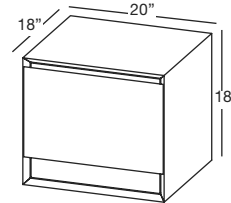

M COLLECTION METRO SERIES

VANITY 18" height Wall-mount – 1 drawer 18" and 20" length

(457 and 508 mm length)

MM1818WM

MM2018WM

3 INTEGRATED COUNTERTOP SELECTION (sold separately)

REFER TO LAVATORY SECTION FOR COUNTERTOP PRICING
· 2" / 4" height models