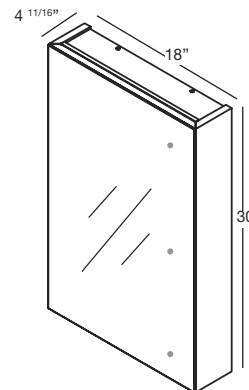

M COLLECTION

MIRRORED CABINET 30" Surface Mount – 16", 18" and 22"

(406, 457 and 559 mm length)

M1630MEL

M1630MER

M1830MEL

M1830MER

M2230MEL