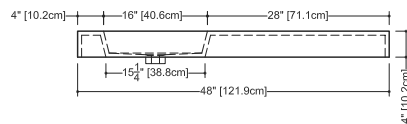

VC 48L

FRONT VIEW