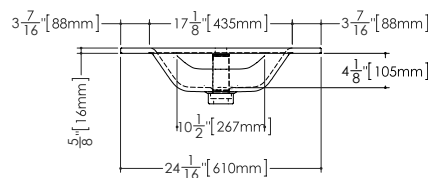

2 SELECT FINISH Append selection to code (Ex.: VELXS-24-O-1-PC-GA)

ADD TO CODE	DESCRIPTION
-GA, -MA	White True High Gloss™, White Matte

PLAN VIEW

PERSPECTIVE VIEW

FRONT VIEW

SIDE VIEW

NOTE: Approximate measurement. The manufacturer accepts 1/4" (6.35 mm) variance. WETSTYLE cannot be responsible for any technical errors and reserves the right to make revisions without notice.