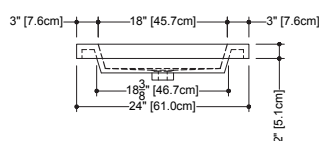

VOVS 24

FRONT VIEW