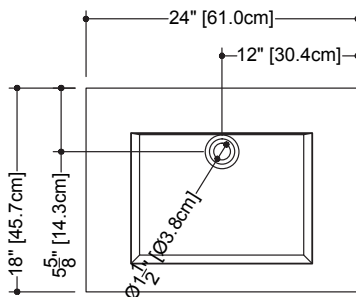

1 SELECT MODEL AND FAUCET HOLES CONFIGURATION

- 1A - Without overflow
- or 1B - With overflow
- + 1Bi - Overflow trim finish

2 SELECT FINISH

3 OPTION

Pop-up drain p.316

4 FLOATING SINK BRACKET SYSTEM

Only offered with VCM24 (4" height)

Important: Bracket and/or decorative trim must be ordered at the same time as the lavatory. p.83

WEIGHT: 19 lb (US) 9 kg (CA)
APPROXIMATE DELIVERY: 4 weeks
FREIGHT: Consult Freight Annex

1A MODEL WITHOUT OVERFLOW (Ex.: VCM-24-1-GA)

MADE OF WETMAR BIO™

4" HEIGHT 2" SEMI-RECESSED

CODE	CODE	FAUCET HOLE	OVERFLOW	MATTE (MA)	TRUE HIGH GLOSS™ (GA)
VCM-24	VCMS-24	No hole	None	$855	$970
VCM-24-1	VCMS-24-1	1 hole for mono faucet	None	$895	$1010
VCM-24-8	VCMS-24-8	3 holes for 8" c/c faucet	None	$915	$1030

1B MODEL WITH OVERFLOW (Ex.: VCM-24-O-1-PC-GA)

4" HEIGHT 2" SEMI-RECESSED

CODE	CODE	FAUCET HOLE	OVERFLOW	MATTE (MA)	TRUE HIGH GLOSS™ (GA)
VCM-24-O	VCMS-24-O	No hole	Overflow	$960	$1090
VCM-24-O-1	VCMS-24-O-1	1 hole for mono faucet	Overflow	$1000	$1130
VCM-24-O-8	VCMS-24-O-8	3 holes for 8" c/c faucet	Overflow	$1020	$1150

+ 1Bi SELECT OVERFLOW TRIM FINISH Append selection to code (Ex.: VCM-24-O-1-PC-GA)

ADD TO CODE	DESCRIPTION	PRICE
-NT, -PC, -BN	No Trim, Polished Chrome, Brushed Nickel	No charge
-MB, -SB	Matte Black, Satin Brass	+$50

2 SELECT FINISH Append selection to code (Ex.: VCM-24-O-1-PC-GA)

ADD TO CODE	DESCRIPTION
-GA, -MA	White True High Gloss™, White Matte

CUBE METRO LAVATORY

PLAN VIEW