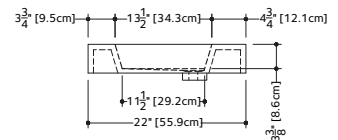

OVE COLLECTION

VOV 24 24" x 22" x 4"

(610 x 559 x 102 mm)

VOVS 24 24" x 22" x 2"

(610 x 559 x 51 mm)

1 SELECT MODEL AND FAUCET HOLES CONFIGURATION

- 1A - Without overflow
- or
- 1B - With overflow
- +
- 1Bi - Overflow trim finish

2 SELECT FINISH

3 OPTION

Pop-up drain p.316

4 FLOATING SINK BRACKET SYSTEM

Important: Bracket and/or decorative trim must be ordered at the same time as the lavatory. p.83

WEIGHT: 23 lb (US) 11 kg (CA)
APPROXIMATE DELIVERY: 4 weeks
FREIGHT: Consult Freight Annex

1A MODEL WITHOUT OVERFLOW (Ex.: VOV-24-1-GA)

MADE OF WETMAR BIO™

4" HEIGHT 2" SEMI-RECESSED

CODE	CODE	FAUCET HOLE	OVERFLOW	MATTE (MA)	TRUE HIGH GLOSS™ (GA)
VOV-24	VOVS-24	No hole	None	$905	$1030
VOV-24-1	VOVS-24-1	1 hole for mono faucet	None	$945	$1070
VOV-24-8	VOVS-24-8	3 holes for 8" c/c faucet	None	$965	$1090

1B MODEL WITH OVERFLOW (Ex.: VOV-24-O-1-PC-GA)

4" HEIGHT 2" SEMI-RECESSED

CODE	CODE	FAUCET HOLE	OVERFLOW	MATTE (MA)	TRUE HIGH GLOSS™ (GA)
VOV-24-O	VOVS-24-O	No hole	Overflow	$1010	$1150
VOV-24-O-1	VOVS-24-O-1	1 hole for mono faucet	Overflow	$1050	$1190
VOV-24-O-8	VOVS-24-O-8	3 holes for 8" c/c faucet	Overflow	$1070	$1210

+ 1Bi SELECT OVERFLOW TRIM FINISH Append selection to code (Ex.: VOV-24-O-1-PC-GA)

ADD TO CODE	DESCRIPTION	PRICE
-NT, -PC, -BN	No Trim, Polished Chrome, Brushed Nickel	No charge
-MB, -SB	Matte Black, Satin Brass	+$50

2 SELECT FINISH Append selection to code (Ex.: VOV-24-O-1-PC-GA)

ADD TO CODE	DESCRIPTION
-GA, -MA	White True High Gloss™, White Matte

OVE LAVATORY

PLAN VIEW

VOV 24

SIDE VIEW

VOVS 24

NOTE: Approximate measurement. The manufacturer accepts 1/4" (6.35 mm) variance. WETSTYLE cannot be responsible for any technical errors and reserves the right to make revisions without notice.