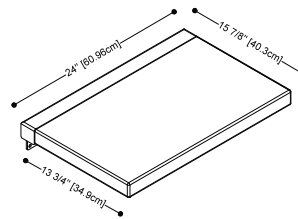

CUBE WALL-MOUNTED SEAT large 24" length

(610 mm)

WATER-RESISTANT Seat made of soft polyurethane foam

SEAT COLOR	STAINLESS STEEL BASE FINISH	
	MIRROR	PRICE
White	STC24WM-M-5	$1260
Grey	STC24WM-M-6	$1260

Requires wall reinforcement. Weight rating: up to 400 lb/180 kg

APPROXIMATE DELIVERY: < 1 week
FREIGHT: Consult Freight Annex

ADA-COMPLIANT

PERSPECTIVE VIEW

SIDE VIEW CLOSED

CUBE WALL-MOUNTED SEAT small 14" length

(360 mm)

WATER-RESISTANT Seat made of soft polyurethane foam

SEAT COLOR	STAINLESS STEEL BASE FINISH			
	MIRROR	PRICE	BRUSHED	PRICE
White	STC14WM-M-5	$855	STC14WM-B-5	$855
Grey	STC14WM-M-6	$855	n/a	-

Requires wall reinforcement. Weight rating: up to 285 lb/130 kg

APPROXIMATE DELIVERY: < 1 week
FREIGHT: Consult Freight Annex