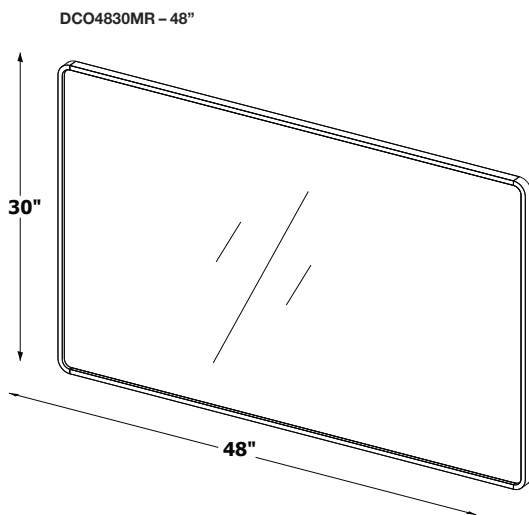

DÉCO COLLECTION

MIRROR 30" height 24", 30", 36", 48" and 60" length

(609, 762, 914, 1219 and 1524 mm length)

DEPTH: 7/8" + FLOATING EFFECT (MIRROR EXTENDS 1/4" OFF THE WALL)

FEATURES

- Made of all natural solid wood and veneer
- AWI rated level 5 marine grade finish for moisture resistance
- 3mm polished edges mirror with rounded corners
- Z-clip hanging system

APPROXIMATE DELIVERY: 4 - 6 weeks

FREIGHT: Consult Freight Annex

NOTE: Approximate measurement. The manufacturer accepts 1/4" (6.35 mm) variance. WETSTYLE cannot be responsible for any technical errors and reserves the right to make revisions without notice.