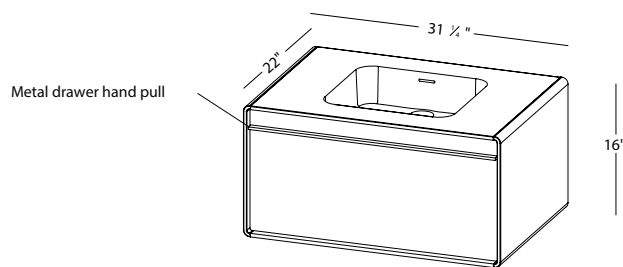

DÉCO COLLECTION

VANITY 30" Wall-mount – 1 drawer

(762 mm length)

1 NOTES

WOOD: All natural wood finishes, AWI Rated 5 Finish, FSC Certified, CARB Compliant, Formaldehyde free, may differ slightly from sample or pictures as natural wood grains vary somewhat from piece to piece adding natural beauty and character making each made-to-order piece unique

IMPORTANT: Please indicate on your purchase order your choice of lavatory. Must be purchased with a WETSTYLE Deco integrated countertop (sold separately). Vessel sinks cannot be used with Deco vanities.

DCO30WM

FEATURES

- Hand pull and legs made of solid stainless steel
- Finished interior drawers
- Slow closing ball bearing glides

DRAWER CONFIGURATION

Horseshoe

APPROXIMATE DELIVERY: 4 - 6 weeks
*7 weeks for premium finishes

FREIGHT: Consult Freight Annex

2 AVAILABLE CONFIGURATIONS (ex: DCO30WM-W11L21-MB)

CONFIGURATION	DRAWER FACADE (L)	EXTERIOR (L)	NEXT STEP
WL	Wood (W)	Lacquer (L)	Go to 3.1
WW	Wood (W)	Wood (W)	Go to 3.2
LL	Lacquer (L)	Lacquer (L)	Go to 3.3

HOW TO BUILD A CODE

	DRAWER FACADE (L)		EXTERIOR (L)		METAL FINISH	Use opposite page to ensure your finish combination is possible
	W or L	Color code	W or L	Color code	Metal code	
Deco 30" Wall-mount	W or L	Color code	W or L	Color code	Metal code	
Example: DCO30WM	-W	-1	-L	-21	-MB	

NOTE: Approximate measurement. The manufacturer accepts 1/4" (6.35 mm) variance. WETSTYLE cannot be responsible for any technical errors and reserves the right to make revisions without notice.