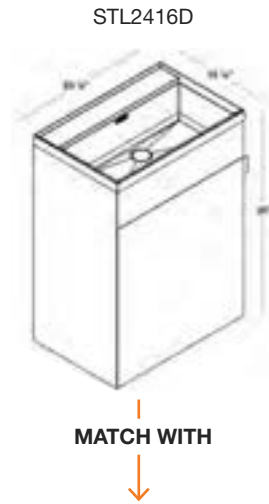

STELLÉ COLLECTION

PEDESTAL – WITH DOOR 15-3/4", 17-3/4" and 23-3/4" LENGTH

(400, 451 and 603 mm LENGTH)

3 INTEGRATED COUNTERTOP SELECTION SOLD SEPARATELY Refer to specified page for pricing

PEDESTALS

OR

*Sink deck can be installed on left or right side

APPROXIMATE DELIVERY	4 weeks 6 weeks for premium finishes (*)
FREIGHT	Consult Freight Annex

NOTE: Approximate measurement. The manufacturer accepts 1/4" (6.35 mm) variance. WETSTYLE cannot be responsible for any technical errors and reserves the right to make revisions without notice.