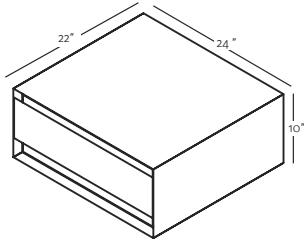

M COLLECTION

VANITY 10" height Wall-mount – 1 drawer 24" and 30"

(610 and 762 mm length)

M2410WM

M3010WM

DRAWER CONFIGURATION

Horseshoe

3 INTEGRATED COUNTERTOP SELECTION (sold separately)