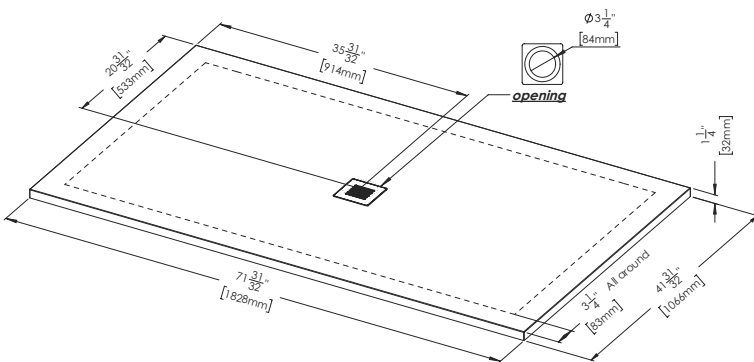

DFL6632E WEIGHT 143 lb (US) 65 kg (CA)

DFL6036O WEIGHT 145 lb (US) 66 kg (CA)

DFL7242C WEIGHT 202 lb (US) 92 kg (CA)

NOTE: Approximate measurement. The manufacturer accepts 1/4" (6.35 mm) variance. WETSTYLE cannot be responsible for any technical errors and reserves the right to make revisions without notice.