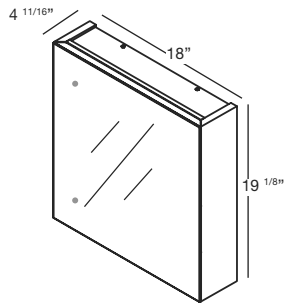

M COLLECTION

MIRRORED CABINET 19 1/8" Surface Mount – 16", 18" and 22"

(406, 457 and 559 mm length)

M16MEL

M16MER

M18MEL

M18MER

M22MEL