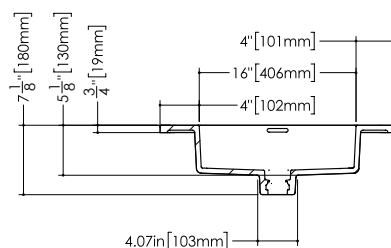

PERSPECTIVE VIEW

FRONT VIEW