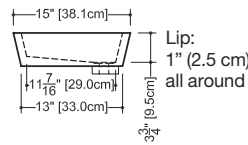

CUBE COLLECTION

SERIES VC 8-U 15", 21-3/4", 36", 42", 48" and 54" undermount

(381, 552, 914, 1067, 1219 and 1372 mm)

VC 821U (weight 18 lb/8 kg)

PLAN VIEW

FRONT VIEW

SIDE VIEW

VC 836U (weight 27 lb/12 kg)

PLAN VIEW

FRONT VIEW

SIDE VIEW

VC 842U (weight 33 lb/15 kg)

PLAN VIEW

FRONT VIEW

SIDE VIEW

VC 848U (weight 37 lb/17 kg)

PLAN VIEW

FRONT VIEW

SIDE VIEW

VC 854U (weight 42 lb/19 kg)

PLAN VIEW

FRONT VIEW

SIDE VIEW

NOTE: Approximate measurement. The manufacturer accepts 1/4" (6.35 mm) variance. WETSTYLE cannot be responsible for any technical errors and reserves the right to make revisions without notice.