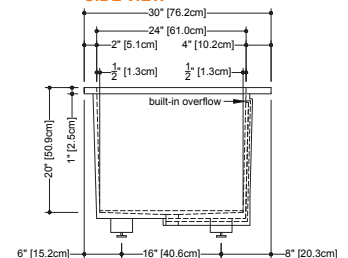

SIDE VIEW

Due to multiple possibilities, faucet holes must be drilled by the plumber.

■ FAUCET INSTALLATION ZONE

NOTE: Approximate measurement. The manufacturer accepts 1/4" (6.35 mm) variance. WETSTYLE cannot be responsible for any technical errors and reserves the right to make revisions without notice.