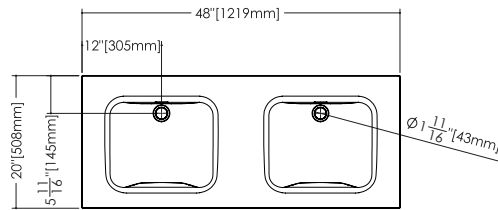

ELEMENT COLLECTION

VELXS 48 48" x 20" x 5/8"

(1220 x 508 x 16 mm)

1 SELECT MODEL AND FAUCET HOLES CONFIGURATION

- 1A - Without overflow
- or
- 1B - With overflow
- + 1Bi - Overflow trim finish

2 SELECT FINISH

3 OPTION

Pop-up drain p.316

WEIGHT:	31 lb (US)	14 kg (CA)
APPROXIMATE DELIVERY:	4 weeks	
FREIGHT:	Consult Freight Annex	

1A MODEL WITHOUT OVERFLOW (Ex.: VELXS-48-1-GA)

MADE OF WETMAR BIO™

CODE	FAUCET HOLE	OVERFLOW	MATTE (MA)	TRUE HIGH GLOSS™ (GA)
VELXS-48	No hole	None	$1285	$1620
VELXS-48-1	1 hole for mono faucet	None	$1345	$1680
VELXS-48-8	3 holes for 8" c/c faucet	None	$1365	$1700

1B MODEL WITH OVERFLOW (Ex.: VELXS-48-O-1-PC-GA)

MADE OF WETMAR BIO™

CODE	FAUCET HOLE	OVERFLOW	MATTE (MA)	TRUE HIGH GLOSS™ (GA)
VELXS-48-O	No hole	Overflow	$1415	$1800
VELXS-48-O-1	1 hole for mono faucet	Overflow	$1475	$1860
VELXS-48-O-8	3 holes for 8" c/c faucet	Overflow	$1495	$1880

+ 1Bi SELECT OVERFLOW TRIM FINISH Append selection to code (Ex.: VELXS-48-O-1-PC-GA)

ADD TO CODE	DESCRIPTION	PRICE
-NT, -PC, -BN	No Trim, Polished Chrome, Brushed Nickel	No charge
-MB, -SB	Matte Black, Satin Brass	+$100

2 SELECT FINISH Append selection to code (Ex.: VELXS-48-O-1-PC-GA)

ADD TO CODE	DESCRIPTION
-GA, -MA	White True High Gloss™, White Matte

PLAN VIEW