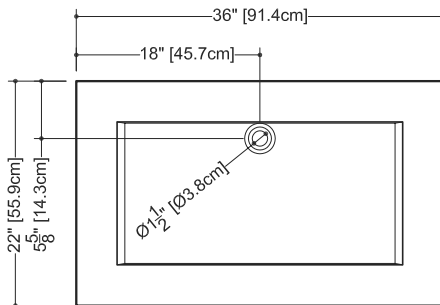

(914 x 559 x 102 mm)

VCS 36 36" x 22" x 2"

(914 x 559 x 51 mm)

CUBE LAVATORY

1 SELECT MODEL AND FAUCET HOLES CONFIGURATION

- 1A - Without overflow
- or 1B - With overflow
- + 1Bi - Overflow trim finish

2 SELECT FINISH

3 OPTION

Pop-up drain p.316

4 FLOATING SINK BRACKET SYSTEM

Important: Bracket and/or decorative trim must be ordered at the same time as the lavatory. p.83

WEIGHT: 34 lb (US) 26 kg (CA)
APPROXIMATE DELIVERY: 4 weeks
FREIGHT: Consult Freight Annex

1A MODEL WITHOUT OVERFLOW (Ex.: VC-36-1-GA)

MADE OF WETMAR BIO™

4" HEIGHT 2" SEMI-RECESSED

CODE	CODE	FAUCET HOLE	OVERFLOW	MATTE (MA)	TRUE HIGH GLOSS™ (GA)
VC-36	VCS-36	No hole	None	$1215	$1365
VC-36-1	VCS-36-1	1 hole for mono faucet	None	$1250	$1415
VC-36-8	VCS-36-8	3 holes for 8" c/c faucet	None	$1270	$1435

1B MODEL WITH OVERFLOW (Ex.: VC-36-O-1-PC-GA)

4" HEIGHT 2" SEMI-RECESSED

CODE	CODE	FAUCET HOLE	OVERFLOW	MATTE (MA)	TRUE HIGH GLOSS™ (GA)
VC-36-O	VCS-36-O	No hole	Overflow	$1315	$1495
VC-36-O-1	VCS-36-O-1	1 hole for mono faucet	Overflow	$1355	$1535
VC-36-O-8	VCS-36-O-8	3 holes for 8" c/c faucet	Overflow	$1375	$1555

+ 1Bi SELECT OVERFLOW TRIM FINISH Append selection to code (Ex.: VC-36-O-1-PC-GA)

ADD TO CODE	DESCRIPTION	PRICE
-NT, -PC, -BN	No Trim, Polished Chrome, Brushed Nickel	No charge
-MB, -SB	Matte Black, Satin Brass	+$50

2 SELECT FINISH Append selection to code (Ex.: VC-36-O-1-PC-GA)

ADD TO CODE	DESCRIPTION
-GA, -MA	White True High Gloss™, White Matte

PLAN VIEW

VC 36

VCS 36

NOTE: Approximate measurement. The manufacturer accepts 1/4" (6.35 mm) variance. WETSTYLE cannot be responsible for any technical errors and reserves the right to make revisions without notice.