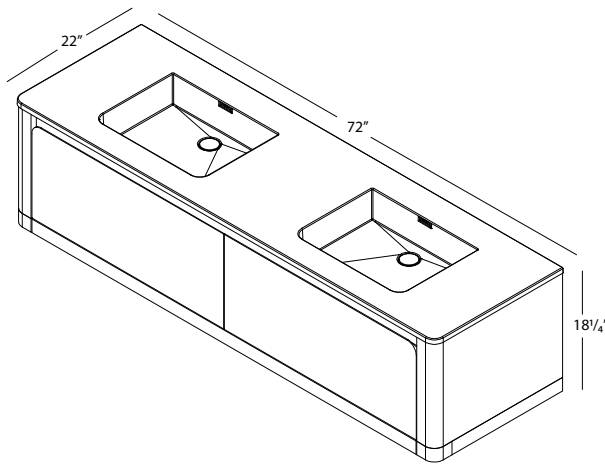

BAUHAUS COLLECTION

NEW

BAUHAUS 72" Wall-mount

1 NOTES

THIS UNIT MUST BE SECURED TO THE WALL

WOOD: All natural wood finishes, AWI Rated 5 Finish, FSC Certified, CARB Compliant, Formaldehyde free, may differ slightly from sample or pictures as natural wood grains vary somewhat from piece to piece adding natural beauty and character making each made-to-order piece unique

IMPORTANT: Please indicate on your purchase order your choice of lavatory. Must be purchased with a WETSTYLE Bauhaus integrated countertop (sold separately). Vessel sinks cannot be used with Bauhaus vanities, unless a countertop is used.

DRAWERS CONFIGURATION

LEFT
Horseshoe

RIGHT
Horseshoe

APPROXIMATE DELIVERY:

4-6 weeks

FREIGHT:

Consult Freight Annex

2 AVAILABLE CONFIGURATIONS (ex: EBHS72WM-L28W1)

CONFIGURATION	DRAWER FAÇADE AND SIDES	TRIM	NEXT STEP
LW	Lacquer (L)	Wood (W)	Go to 3.1
WW	Wood (W)	Wood (W)	Go to 3.2
LL	Lacquer (L)	Lacquer (L)	Go to 3.3
WL	Wood (W)	Lacquer (L)	Go to 3.4

HOW TO BUILD A CODE

Bauhaus 72" Wall-Mount with St. Har. Grey Drawer/Sides and Oak Natural Trim Example: EBHS72WM	DRAWER FAÇADE AND SIDES		TRIM		Use opposite page to ensure your finish combination is possible
	W or L	Color code	W or L	Color code	
	-L	-28	-W	-1	

4 INTEGRATED COUNTERTOP SELECTION SOLD SEPARATELY

REFER TO LAVATORY SECTION FOR COUNTERTOP PRICING
Lavatory and vanity must be ordered at the same time as the lavatory requires special preparation at the factory

NOTE: Approximate measurement. The manufacturer accepts 1/4" (6.35 mm) variance. WETSTYLE cannot be responsible for any technical errors and reserves the right to make revisions without notice.