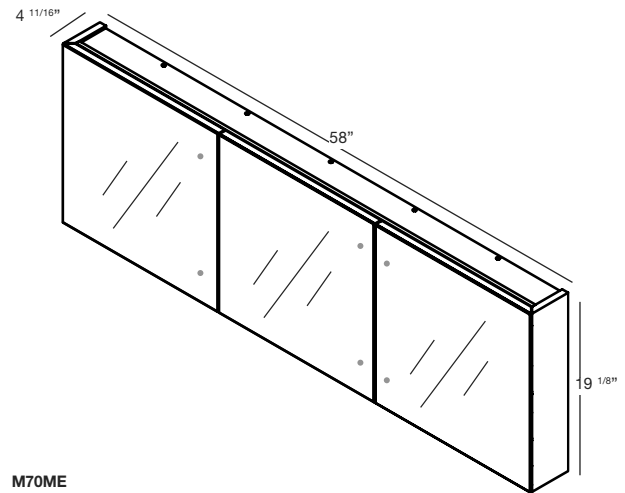

M COLLECTION

MIRRORED CABINET 19^{1/8}" Surface Mount – 28", 34", 40", 46", 58" and 70" (711, 864, 1016, 1168, 1473 and 1778 mm length)

M28ME

M46ME

M34ME

M58ME

M40ME

M70ME