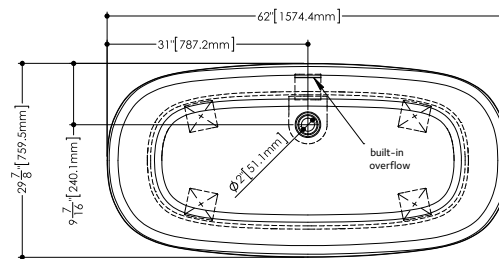

IMPORTANT

All WETSTYLE tubs are equipped with our **Plug & Bathe™** overflow/drain system permitting installation completely from above without the need to open the floor from beneath; there is no need for an island drain or similar supplemental connection equipment.

FAUCET INSTALLATION

Wall-mounted, floor-mounted or column for wall or deck mounted faucet (direct deck-mounted is not possible).

1 SELECT MODEL (Ex.: BCL01-PC-GA)

MADE OF WETMAR BIO™

CODE	POSITION	MATTE (MA)	TRUE HIGH GLOSS™ (GA)
BCL 01	Freestanding	$4745	$5330

2 SELECT DRAIN AND OVERFLOW TRIM FINISH Append selection to code (Ex.: BCL01-PC-GA)

	WHITE	POLISHED CHROME	BRUSHED NICKEL	PRICE	MATTE BLACK	SATIN BRASS	PRICE
Drain cover and o/f metal trim		-PC	-BN	No charge	-MB	-SB	+$300
Drain cover only (o/f without trim)	-WHNT	-PCNT	-BNNT	No charge	-MBNT	-SBNT	+$200

3 SELECT PLUMBING CONNECTION Append selection to code (Ex.: BCL01-PC-COP-GA)

This tub is equipped with WETSTYLE Plug & Bathe™ overflow and drain connection system.

Included	Standard ABS connection	No charge
-COP	Copper connection (local code dependant)	+$230

4 SELECT FINISH Append selection to code (Ex.: BCL01-PC-GA)

ADD TO CODE	DESCRIPTION
-GA, -MA	White True High Gloss™, White Matte,

NEW - CUSTOM COLORS AVAILABLE +$2400 to price of Gloss (GA) finish
RAL/Pantone code or color sample to be specified

PLAN VIEW