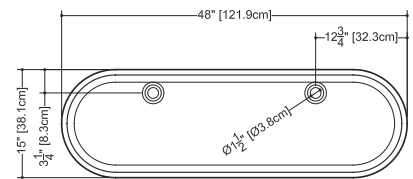

VOV 848A (weight 37 lb/17 kg)

PLAN VIEW