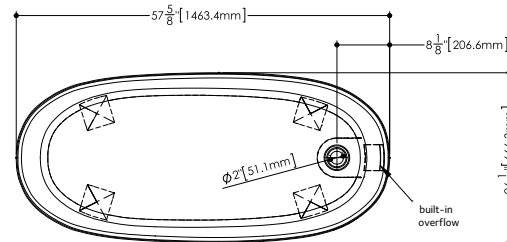

1 - 1/2" ABS 90° Elbow drain waste fitting (copper/brass options also available)

IMPORTANT

All WETSTYLE tubs are equipped with our **Plug & Bathe™** overflow/drain system permitting installation completely from above without the need to open the floor from beneath; there is no need for an island drain or similar supplemental connection equipment.

FAUCET INSTALLATION

Wall-mounted, floor-mounted or column for wall or deck mounted faucet (direct deck-mounted is not possible).

1 SELECT MODEL (Ex.: BWA01-PCNT-GA)

MADE OF WETMAR BIO™

CODE	POSITION	MATTE (MA)	TRUE HIGH GLOSS™ (GA)
BWA 01	Freestanding	$4550	$5100

2 SELECT DRAIN AND OVERFLOW TRIM FINISH Append selection to code (Ex.: BWA01-PCNT-GA)

	WHITE	POLISHED CHROME	BRUSHED NICKEL	PRICE	MATTE BLACK	SATIN BRASS	PRICE
Drain cover only (o/f without trim)*	-WHNT	-PCNT	-BNNT	No charge	-MBNT	-SBNT	+$200

*Due to its curved inner wall, this model cannot accommodate an overflow metal trim

3 SELECT PLUMBING CONNECTION Append selection to code (Ex.: BWA01-PCNT-COP-GA)

Included	Standard ABS connection	PRICE
-COP	Copper connection (local code dependant)	+$230

4 SELECT FINISH Append selection to code (Ex.: BWA01-PC-GA)

ADD TO CODE	DESCRIPTION
-GA, -MA	White True High Gloss™, White Matte

NEW - CUSTOM COLORS AVAILABLE +$2400 to price of Gloss (GA) finish
RAL/Pantone code or color sample to be specified

PLAN VIEW