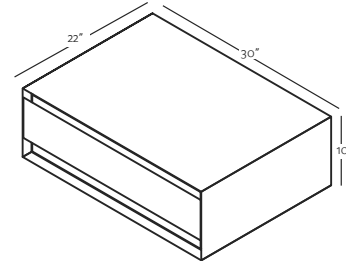

M COLLECTION

VANITY 10" height Wall-mount – 1 drawer 24" and 30"

(610 and 762 mm length)

M2410WM

M3010WM

DRAWER CONFIGURATION

Horseshoe

3 INTEGRATED COUNTERTOP SELECTION (sold separately)