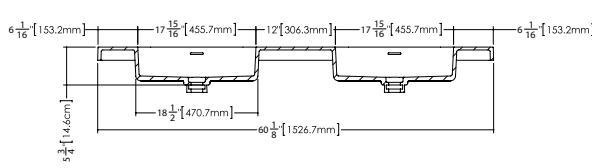

DÉCO COLLECTION

VDCOS 60 60-1/8" x 22" x 2"

(1524 x 559 x 51 mm)

VDCOXS 60 60" x 22" x 7/16"

(1524 x 559 x 11 mm)

1 SELECT MODEL AND FAUCET HOLES CONFIGURATION

- 1A - Without overflow
- or
- 1B - With overflow
- +
- 1Bi - Overflow trim finish

2 SELECT FINISH

3 OPTION - IMPORTANT

Important: This sink has a recessed drain hole. For a perfect look, we strongly recommend using the following drain models: DS02RF or DS02RF-O p.316

WEIGHT:
VDCOS-60 38 lb (US) 17 kg (CA)
VDCOXS-60 33 lb (US) 15 kg (CA)
APPROXIMATE DELIVERY: 4 weeks
FREIGHT: Consult Freight Annex

1A MODEL WITHOUT OVERFLOW (Ex.: VDCOS-60-1-GA) MADE OF WETMAR BIO™

4" HEIGHT 2" SEMI-RECESSED

CODE	CODE	FAUCET HOLE	OVERFLOW	MATTE (MA)	TRUE HIGH GLOSS™ (GA)	NEW MATTE BLACK (MBL) MATTE GREY (MGR)
VDCOS-60	VDCOXS-60	No hole	None	$1680	$1910	$2290
VDCOS-60-1	VDCOXS-60-1	1 hole for mono faucet	None	$1740	$1970	$2350
VDCOS-60-8	VDCOXS-60-8	3 holes for 8" c/c faucet	None	$1760	$1990	$2370

1B MODEL WITH OVERFLOW (Ex.: VDCOS-60-O-1-PC-GA)

4" HEIGHT 2" SEMI-RECESSED

CODE	CODE	FAUCET HOLE	OVERFLOW	MATTE (MA)	TRUE HIGH GLOSS™ (GA)	NEW MATTE BLACK (MBL) MATTE GREY (MGR)
VDCOS-60-O	VDCOXS-60-O	No hole	Overflow	$1840	$2090	$2510
VDCOS-60-O-1	VDCOXS-60-O-1	1 hole for mono faucet	Overflow	$1900	$2150	$2570
VDCOS-60-O-8	VDCOXS-60-O-8	3 holes for 8" c/c faucet	Overflow	$1920	$2170	$2590

+ 1Bi SELECT OVERFLOW TRIM FINISH Append selection to code (Ex.: VDCOS-60-O-1-PC-GA)

ADD TO CODE	DESCRIPTION	PRICE
-NT, -PC, -BN	No Trim, Polished Chrome, Brushed Nickel	No charge
-MB, -SB	Matte Black, Satin Brass	+$50

2 SELECT FINISH Append selection to code (Ex.: VDCOS-60-O-1-PC-GA)

ADD TO CODE	DESCRIPTION
-GA, -MA, -MGR, -MBL	White True High Gloss™, White Matte, Matte Grey, Matte Black

VDCOS 60

PLAN VIEW

FRONT VIEW

SIDE VIEW

VDCOXS 60

PLAN VIEW

FRONT VIEW