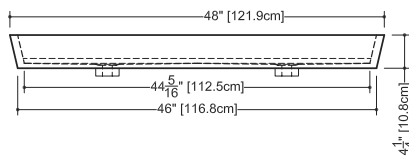

CUBE COLLECTION

SERIES VC 8-A 15", 21-3/4", 36", 42", 48" and 54" above counter

(381, 552, 914, 1067, 1219 and 1372 mm)

VC 821A (weight 18 lb/8 kg)

PLAN VIEW

FRONT VIEW

SIDE VIEW

VC 836A (weight 27 lb/12 kg)

PLAN VIEW

FRONT VIEW

SIDE VIEW

VC 842A (weight 33 lb/15 kg)

PLAN VIEW

FRONT VIEW

SIDE VIEW

VC 848A (weight 37 lb/17 kg)

PLAN VIEW

FRONT VIEW

SIDE VIEW

VC 854A (weight 42 lb/19 kg)

PLAN VIEW

FRONT VIEW

SIDE VIEW

NOTE: Approximate measurement. The manufacturer accepts 1/4" (6.35 mm) variance. WETSTYLE cannot be responsible for any technical errors and reserves the right to make revisions without notice.