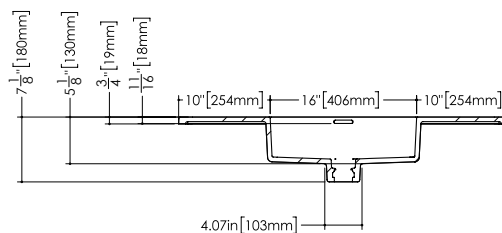

BAUHAUS COLLECTION

NEW

VBHXS 36 36" x 22" x 3/4"

(914 x 559 x 19 mm)

1 SELECT MODEL AND FAUCET HOLES CONFIGURATION

- 1A - Without overflow
- or
- 1B - With overflow
- + 1Bi - Overflow trim finish

2 SELECT FINISH

3 OPTION

Pop-up drain p.316

WEIGHT: 20 lb (US) 9 kg (CA)
APPROXIMATE DELIVERY: 4 weeks
FREIGHT: Consult Freight Annex

1A MODEL WITHOUT OVERFLOW (Ex.: VBHXS-36-1-GA)

MADE OF WETMAR BIO™

CODE	FAUCET HOLE	OVERFLOW	MATTE (MA)	TRUE HIGH GLOSS™ (GA)	NEW MATTE BLACK (MBL) MATTE GREY (MGR)
VBHXS-36	No hole	None	$1085	$1235	$1480
VBHXS-36-1	1 hole for mono faucet	None	$1125	$1275	$1520
VBHXS-36-8	3 holes for 8" c/c faucet	None	$1145	$1295	$1540

1B MODEL WITH OVERFLOW (Ex.: VBHXS-36-O-1-PC-GA)

MADE OF WETMAR BIO™

CODE	FAUCET HOLE	OVERFLOW	MATTE (MA)	TRUE HIGH GLOSS™ (GA)	NEW MATTE BLACK (MBL) MATTE GREY (MGR)
VBHXS-36-O	No hole	Overflow	$1190	$1355	$1625
VBHXS-36-O-1	1 hole for mono faucet	Overflow	$1230	$1395	$1665
VBHXS-36-O-8	3 holes for 8" c/c faucet	Overflow	$1250	$1415	$1685

+ 1Bi SELECT OVERFLOW TRIM FINISH Append selection to code (Ex.: VBHXS-36-O-1-PC-GA)

ADD TO CODE	DESCRIPTION	PRICE
-NT, -PC, -BN	No Trim, Polished Chrome, Brushed Nickel	No charge
-MB, -SB	Matte Black, Satin Brass	+$50

2 SELECT FINISH Append selection to code (Ex.: VBHXS-36-O-1-PC-GA)

ADD TO CODE	DESCRIPTION
-GA, -MA, -MGR, -MBL	White True High Gloss™, White Matte, Matte Grey, Matte Black

FRONT VIEW

NOTE: Approximate measurement. The manufacturer accepts 1/4" (6.35 mm) variance. WETSTYLE cannot be responsible for any technical errors and reserves the right to make revisions without notice.