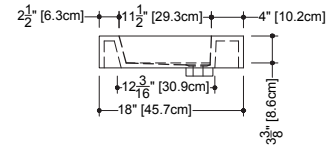

CUBE COLLECTION METRO SERIES

VCM 30 30" x 18" x 4"

(762 x 457 x 102 mm)

VCMS 30 30" x 18" x 2"

(762 x 457 x 51 mm)

1 SELECT MODEL AND FAUCET HOLES CONFIGURATION

- 1A - Without overflow
- or 1B - With overflow
- + 1Bi - Overflow trim finish

2 SELECT FINISH

3 OPTION

Pop-up drain p.316

4 FLOATING SINK BRACKET SYSTEM

Only offered with VCM30 (4" height)

Important: Bracket and/or decorative trim must be ordered at the same time as the lavatory. p.83

WEIGHT: 22 lb (US) 10 kg (CA)
APPROXIMATE DELIVERY: 4 weeks
FREIGHT: Consult Freight Annex

1A MODEL WITHOUT OVERFLOW (Ex.: VCM-30-1-GA)

MADE OF WETMAR BIO™

4" HEIGHT 2" SEMI-RECESSED

CODE	CODE	FAUCET HOLE	OVERFLOW	MATTE (MA)	TRUE HIGH GLOSS™ (GA)
VCM-30	VCMS-30	No hole	None	$995	$1130
VCM-30-1	VCMS-30-1	1 hole for mono faucet	None	$1035	$1170
VCM-30-8	VCMS-30-8	3 holes for 8" c/c faucet	None	$1055	$1190

1B MODEL WITH OVERFLOW (Ex.: VCM-30-O-1-PC-GA)

4" HEIGHT 2" SEMI-RECESSED

CODE	CODE	FAUCET HOLE	OVERFLOW	MATTE (MA)	TRUE HIGH GLOSS™ (GA)
VCM-30-O	VCMS-30-O	No hole	Overflow	$1100	$1250
VCM-30-O-1	VCMS-30-O-1	1 hole for mono faucet	Overflow	$1140	$1290
VCM-30-O-8	VCMS-30-O-8	3 holes for 8" c/c faucet	Overflow	$1160	$1310

+ 1Bi SELECT OVERFLOW TRIM FINISH Append selection to code (Ex.: VCM-30-O-1-PC-GA)

ADD TO CODE	DESCRIPTION	PRICE
-NT, -PC, -BN	No Trim, Polished Chrome, Brushed Nickel	No charge
-MB, -SB	Matte Black, Satin Brass	+$50

2 SELECT FINISH Append selection to code (Ex.: VCM-30-O-1-PC-GA)

ADD TO CODE	DESCRIPTION
-GA, -MA	White True High Gloss™, White Matte

PLAN VIEW

VCM 30

SIDE VIEW

VCMS 30

NOTE: Approximate measurement. The manufacturer accepts 1/4" (6.35 mm) variance. WETSTYLE cannot be responsible for any technical errors and reserves the right to make revisions without notice.