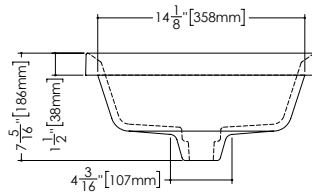

LAB COLLECTION – SQUARE SERIES

VLBQS 816 15-3/4" x 15-3/4" x 1-1/2"

(400 x 400 x 38 mm)

1 SELECT MODEL

This model is only available without overflow

2 SELECT FINISH

3 OPTION – IMPORTANT

This sink has a recessed drain hole. For a well-fitted look, we strongly recommend using the following drain model. DS02RF

p.316

WEIGHT: 13 lb (US) 6 kg (CA)
APPROXIMATE DELIVERY: 4 weeks
FREIGHT: Consult Freight Annex

1A MODEL WITHOUT OVERFLOW (Ex.: VLBR820-1-GA)

MADE OF WETMAR BIO™

CODE	FAUCET HOLE	OVERFLOW	MATTE (MA)	TRUE HIGH GLOSS™ (GA)	NEW MATTE BLACK (MBL) MATTE GREY (MGR)
VLBQS816	No hole	None	$790	$900	$1080

2 SELECT FINISH Append selection to code (Ex.: VLBR820-1-GA)

ADD TO CODE	DESCRIPTION
-GA, -MA, -MGR, -MBL	White True High Gloss™, White Matte, Matte Grey, Matte Black

DROP-IN LAVATORY

FRONT VIEW

NOTE: Approximate measurement. The manufacturer accepts 1/4" (6.35 mm) variance. WETSTYLE cannot be responsible for any technical errors and reserves the right to make revisions without notice.