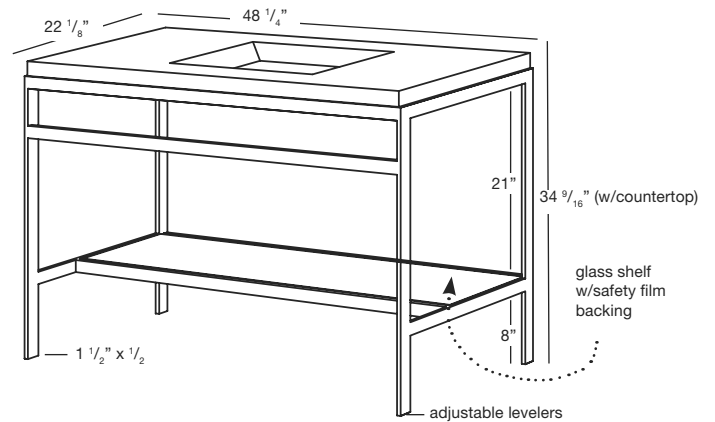

C COLLECTION – 48” COMBINATION

CONSOLE 48-1/4” length (123 cm) 48-1/4” length x 22-1/8” depth x 34-9/16” height (1226 x 562 x 878 mm)

1 MODEL SELECTION

MATERIAL	FINISH	CODE	PRICE
Pure stainless steel	Brushed finish	C48B	$3200
Pure stainless steel	Mirror finish	C48M	$4195
Pure stainless steel	Matte Black	C48MBL	$4470

Important: Please indicate in your order which lavatory is to be assembled with the console
Note: This is a pure stainless steel product (not chrome plated), grade 304

2 INTEGRATED COUNTERTOP SELECTION (Sold separately)

Refer to lavatory section for countertop pricing

Lavatory and console table must be ordered at the same time as the lavatory requires special preparation at the factory when installed on console

3 OPTION

Decorative round style bottle trap (see p. 316)
19” vertical mirror C1946 (see p. 296)

WEIGHT:	37 lb (US)	17 kg (CA)
APPROXIMATE DELIVERY:	< 1 week	
FREIGHT:	Consult Freight Annex	

NOTE: Approximate measurement. The manufacturer accepts 1/4” (6.35 mm) variance. WETSTYLE cannot be responsible for any technical errors and reserves the right to make revisions without notice.