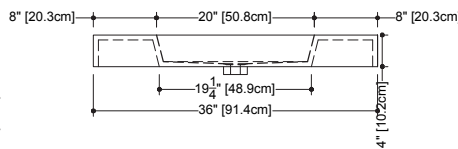

VCM 36

FRONT VIEW