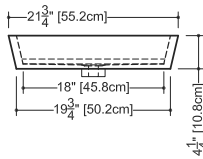

CUBE COLLECTION

SERIES VC 8-U 15", 21-3/4", 36", 42", 48" and 54" undermount

(381, 552, 914, 1067, 1219 and 1372 mm)

VC 821U (weight 18 lb/8 kg)

PLAN VIEW

FRONT VIEW

SIDE VIEW

VC 836U (weight 27 lb/12 kg)

PLAN VIEW

FRONT VIEW

SIDE VIEW

VC 842U (weight 33 lb/15 kg)

PLAN VIEW

FRONT VIEW

SIDE VIEW

VC 848U (weight 37 lb/17 kg)

PLAN VIEW

FRONT VIEW

SIDE VIEW

VC 854U (weight 42 lb/19 kg)

PLAN VIEW

FRONT VIEW

SIDE VIEW

NOTE: Approximate measurement. The manufacturer accepts 1/4" (6.35 mm) variance. WETSTYLE cannot be responsible for any technical errors and reserves the right to make revisions without notice.