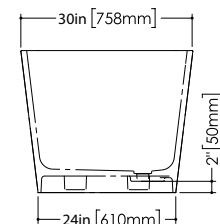

NOTE: Approximate measurement. The manufacturer accepts 1/4" (6.35 mm) variance. WETSTYLE cannot be responsible for any technical errors and reserves the right to make revisions without notice.