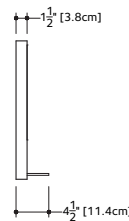

C COLLECTION – MIRRORS

VERTICAL MIRROR 28" height x 19" wide

(711 x 483 mm)

1 MODEL SELECTION

MATERIAL	FINISH	CODE	PRICE
Pure stainless steel	Brushed finish	C2819B	$1005
Pure stainless steel	Mirror finish	C2819M	$1345
Pure stainless steel	Matte Black	C2819MBL	$1545

Note: This is a pure stainless steel product (not chrome plated), grade 304

WEIGHT:	23 lb (US)	10 kg (CA)
APPROXIMATE DELIVERY:	< 1 week	
FREIGHT:	Consult Freight Annex	

HORIZONTAL MIRROR 19" height x 46" wide

(483 to 1168 mm)

1 MODEL SELECTION

MATERIAL	FINISH	CODE	PRICE
Pure stainless steel	Brushed finish	C1946B	$1455
Pure stainless steel	Mirror finish	C1946M	$1845

Note: This is a pure stainless steel product (not chrome plated), grade 304

WEIGHT:	39 lb (US)	18 kg (CA)
APPROXIMATE DELIVERY:	< 1 week	
FREIGHT:	Consult Freight Annex	

SIDE VIEW

FRONT VIEW

HORIZONTAL MIRROR 19" height x 58" wide

(483 to 1473 mm)

1 MODEL SELECTION

MATERIAL	FINISH	CODE	PRICE
Pure stainless steel	Brushed finish	C1958B	$1795
Pure stainless steel	Mirror finish	C1958M	$2220

Note: This is a pure stainless steel product (not chrome plated), grade 304

WEIGHT:	23 lb (US)	10 kg (CA)
APPROXIMATE DELIVERY:	< 1 week	
FREIGHT:	Consult Freight Annex	

NOTE: Approximate measurement. The manufacturer accepts 1/4" (6.35 mm) variance. WETSTYLE cannot be responsible for any technical errors and reserves the right to make revisions without notice.