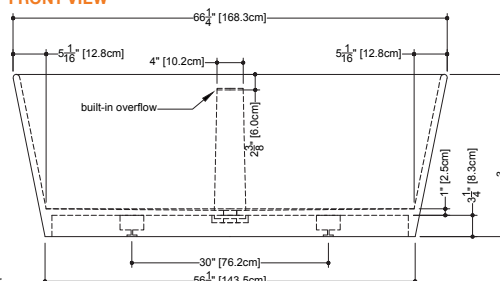

PLAN VIEW

FRONT VIEW

SIDE VIEW

OVE COLLECTION

BOV 03 72" x 36" x 22"

(1829 x 914 x 559 mm)

- 1 SELECT MODEL
- 2 SELECT DRAIN AND OVERFLOW FINISH
- 3 SELECT PLUMBING CONNECTION
- 4 SELECT FINISH
- 5 ACCESSORIES