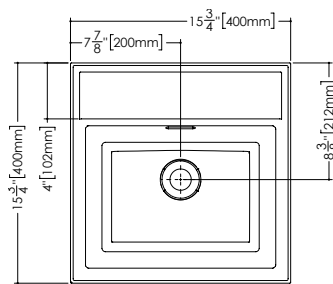

DROP-IN LAVATORY

1 SELECT MODEL AND FAUCET HOLES CONFIGURATION

- 1A - Without overflow
- 1B - With overflow
- + 1Bi - Overflow trim finish

2 SELECT FINISH

3 OPTION – IMPORTANT

This sink has a recessed drain hole. For a well-fitted look, we strongly recommend using the following drain model. DS02RF

p.316

WEIGHT: 20 lb (US) 9 kg (CA)
APPROXIMATE DELIVERY: 4 weeks
FREIGHT: Consult Freight Annex

1A MODEL WITHOUT OVERFLOW (Ex.: VLBQS16-1-GA)

MADE OF WETMAR BIO™

CODE	INSTALLATION	OVERFLOW	MATTE (MA)	TRUE HIGH GLOSS™ (GA)	NEW MATTE BLACK (MBL) MATTE GREY (MGR)
VLBQS16	No hole	None	$940	$1070	$1285
VLBQS16-1	1 hole for mono faucet	None	$980	$1110	$1325
VLBQS16-8	3 holes for 8" c/c faucet	None	$1000	$1130	$1345

1B MODEL WITH OVERFLOW (Ex.: VLBQS16-O-1-PC-GA)

CODE	INSTALLATION	OVERFLOW	MATTE (MA)	TRUE HIGH GLOSS™ (GA)	NEW MATTE BLACK (MBL) MATTE GREY (MGR)
VLBQS16-O	No hole	Overflow	$1045	$1190	$1430
VLBQS16-O-1	1 hole for mono faucet	Overflow	$1085	$1230	$1470
VLBQS16-O-8	3 holes for 8" c/c faucet	Overflow	$1105	$1250	$1490

+ 1Bi SELECT OVERFLOW TRIM FINISH Append selection to code (Ex.: VLBQS16-O-1-PC-GA)

ADD TO CODE	DESCRIPTION	PRICE
-NT, -PC, -BN	No Trim, Polished Chrome, Brushed Nickel	No charge
-MB, -SB	Matte Black, Satin Brass	+$50

2 SELECT FINISH Append selection to code (Ex.: VLBQS16-O-1-PC-GA)

ADD TO CODE	DESCRIPTION
-GA, -MA, -MGR, -MBL	White True High Gloss™, White Matte, Matte Grey, Matte Black

PLAN VIEW