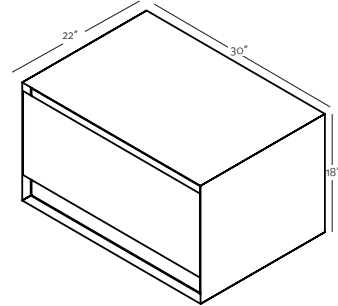

M3018WM

3 INTEGRATED COUNTERTOP SELECTION (sold separately)

REFER TO LAVATORY SECTION FOR COUNTERTOP PRICING
· 2" / 4" height models

IMPORTANT: Do not forget to specify the optional pre-cut, see #4

ALSO COMPATIBLE WITH THE FOLLOWING WETSTYLE VESSEL SINK MODELS:
VTP821A, VCR821A, VBE821A, VC815A, VC821A, VOV815A, VOV821A

3 INTEGRATED COUNTERTOP SELECTION (sold separately)

REFER TO LAVATORY SECTION FOR COUNTERTOP PRICING
· 2" / 4" height models

IMPORTANT: Do not forget to specify the optional pre-cut, see #4

ALSO COMPATIBLE WITH THE FOLLOWING WETSTYLE VESSEL SINK MODELS:
VTP821A, VCR821A, VBE821A, VC815A, VC821A, VOV815A, VOV821A