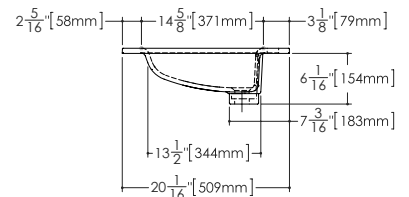

SIDE VIEW

NOTE: Approximate measurement. The manufacturer accepts 1/4" (6.35 mm) variance. WETSTYLE cannot be responsible for any technical errors and reserves the right to make revisions without notice.