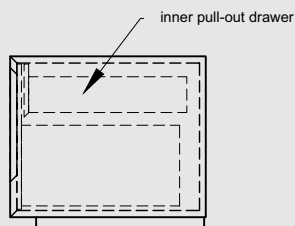

M COLLECTION

VANITY 19.5" height Freestanding – 2 drawers 48" and 60", 3 drawers 72"

(1219 and 1525, 1829 mm length)

M4818FS

M6018FS

M7218FS

DRAWER CONFIGURATION

Internal side view
(All models)