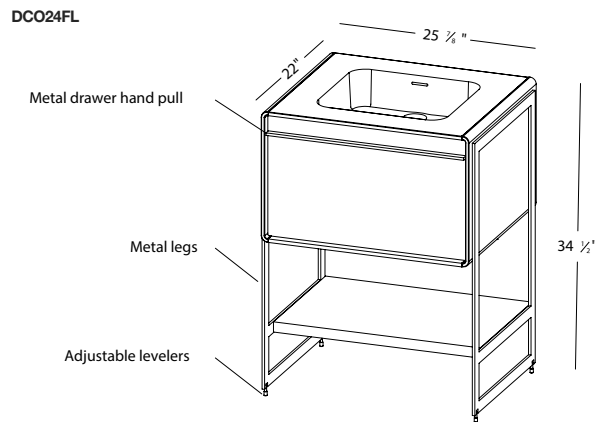

DÉCO COLLECTION

VANITY 24" Floor-mount – 1 drawer

(610 mm length)

1 NOTES

THIS UNIT MUST BE SECURED TO THE WALL

WOOD: All natural wood finishes, AWI Rated 5 Finish, FSC Certified, CARB Compliant, Formaldehyde free, may differ slightly from sample or pictures as natural wood grains vary somewhat from piece to piece adding natural beauty and character making each made-to-order piece unique

IMPORTANT: Please indicate on your purchase order your choice of lavatory. Must be purchased with a WETSTYLE Deco integrated countertop (sold separately). Vessel sinks cannot be used with Deco vanities.

FEATURES

- Hand pull and legs made of solid stainless steel
- Finished interior drawers
- Slow closing ball bearing glides

DRAWER CONFIGURATION

Horseshoe

APPROXIMATE DELIVERY: 4 - 6 weeks
*7 weeks for premium finishes

FREIGHT: Consult Freight Annex

2 AVAILABLE CONFIGURATIONS (ex: DCO24FL-W11L21L21-MB)

CONFIGURATION	DRAWER FACADE (L)	EXTERIOR (L)	SHELF (L)	NEXT STEP
WWL	Wood (W)	Wood (W)	Lacquer (L)	Go to 3.1
WLW	Wood (W)	Lacquer (L)	Wood (W)	Go to 3.1
WLL	Wood (W)	Lacquer (L)	Lacquer (L)	Go to 3.1
WWW	Wood (W)	Wood (W)	Wood (W)	Go to 3.2
LLL	Lacquer (L)	Lacquer (L)	Lacquer (L)	Go to 3.3

HOW TO BUILD A CODE

	DRAWER FACADE (L)		EXTERIOR (L)		SHELF (L)		METAL FINISH		Use opposite page to ensure your finish combination is possible
	W or L	Color code	W or L	Color code	W or L	Color code	Metal code		
Deco 24" Floor-mount									
Example: DCO24FL	-W	-1	-L	-21	-L	-21	-MB		

NOTE: Approximate measurement. The manufacturer accepts 1/4" (6.35 mm) variance. WETSTYLE cannot be responsible for any technical errors and reserves the right to make revisions without notice.