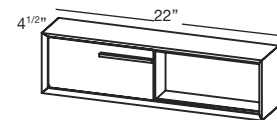

M COLLECTION

STORAGE CABINET 6" 16", 18", 22", 28", 34", 40", 46", 58" and 70" (406, 457, 559, 711, 864, 1016, 1168, 1473 and 1778 mm length)

2 MODEL SELECTION (continued)

LENGTH		FINISHES			PRICE
INCHES	CM	WOOD	EUCALYPTUS (81)*	MOZAMBIQUE (82)*	
16"	41	PREMIUM	M16ST-81	M16ST-82	$835
18"	46	PREMIUM	M18ST-81	M18ST-82	$875
22"	56	PREMIUM	M22ST-81	M22ST-82	$1635
28"	71	PREMIUM	M28ST-81	M28ST-82	$1735
34"	86	PREMIUM	M34ST-81	M34ST-82	$1805
40"	102	PREMIUM	M40ST-81	M40ST-82	$1985
46"	117	PREMIUM	M46ST-81	M46ST-82	$2015
58"	147	PREMIUM	M58ST-81	M58ST-82	$2415
70"	178	PREMIUM	M70ST-81	M70ST-82	$3015

M22ST

M COLLECTION

APPROXIMATE DELIVERY: 4 weeks - *6 weeks for premium finishes
FREIGHT: Consult Freight Annex

NOTE: Approximate measurement. The manufacturer accepts 1/4" (6.35 mm) variance. WETSTYLE cannot be responsible for any technical errors and reserves the right to make revisions without notice.