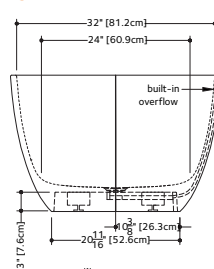

BE COLLECTION

BBE 01 66" x 34" x 22"

(1676 x 863 x 558 mm)

BE BATHTUB

1. 1 SELECT MODEL
2. 2 SELECT DRAIN AND OVERFLOW FINISH
3. 3 SELECT PLUMBING CONNECTION
4. 4 SELECT FINISH
5. 5 ACCESSORIES

Oak bridge WENGE shade Included
Head Pillow HP01-5 p.313
Columns for wall or COL-WALL p.310
Deck mounted faucets COL-DECK p.310

CAPACITY: 90 gal (US) 340 l (CA)
WEIGHT: 177 lb (US) 80 kg (CA)
APPROXIMATE DELIVERY: 4 - 6 weeks
FREIGHT: Consult Freight Annex

WETSTYLE Plug & Bathe™ overflow and drain connection system includes:

Soft-touch pop-up drain, for built-in overflow. Fits both 1 - 1/2" ABS drain waste and 1 - 1/2" tubular brass

1 - 1/2" ABS direct vertical drain waste fitting (copper/brass options also available)

1 - 1/2" ABS 90° Elbow drain waste fitting (copper/brass options also available)

IMPORTANT

All WETSTYLE tubs are equipped with our **Plug & Bathe™** overflow/drain system permitting installation completely from above without the need to open the floor from beneath; there is no need for an island drain or similar supplemental connection equipment.

FAUCET INSTALLATION

Wall-mounted, floor-mounted or column for wall or deck mounted faucet (direct deck-mounted is not possible).

NOTE: Approximate measurement. The manufacturer accepts 1/4" (6.35 mm) variance. WETSTYLE cannot be responsible for any technical errors and reserves the right to make revisions without notice.

1 SELECT MODEL (Ex.: BBE01-R-PC-GA)

MADE OF WETMAR BIO™

CODE	POSITION	MATTE (MA)	DUAL † (DA)	TRUE HIGH GLOSS™ (GA)
BBE 01-R	Freestanding Right	$7380	$7485	$8075
BBE 01-L	Freestanding Left	$7380	$7485	$8075

2 SELECT DRAIN AND OVERFLOW TRIM FINISH Append selection to code (Ex.: BBE01-R-PC-GA)