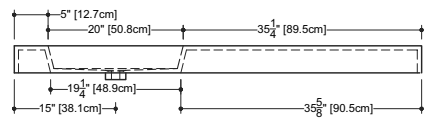

VC 60L

FRONT VIEW