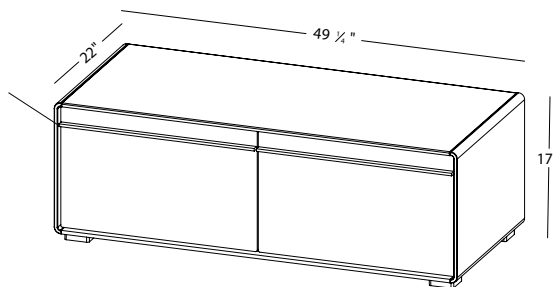

DÉCO COLLECTION

VANITY 48" Freestanding – 4 drawers

(1219 mm length)

1 NOTES

THIS UNIT CANNOT ACCOMODATE A SINK

WOOD: All natural wood finishes, AWI Rated 5 Finish, FSC Certified, CARB Compliant, Formaldehyde free, may differ slightly from sample or pictures as natural wood grains vary somewhat from piece to piece adding natural beauty and character making each made-to-order piece unique

Includes an inner pull-out drawer.

DCO48FS

Metal drawer hand pull

FEATURES

- Hand pull and legs made of solid stainless steel
- Finished interior drawers
- Slow closing ball bearing glides

DRAWERS CONFIGURATION

LEFT
Full depth
inner pull-out
drawer

RIGHT
Full depth
inner pull-out
drawer

LEFT
Full depth
inner pull-out
drawer

RIGHT
Full depth
inner pull-out
drawer

APPROXIMATE DELIVERY: 4 - 6 weeks
*7 weeks for premium finishes

FREIGHT: Consult Freight Annex

2 AVAILABLE CONFIGURATIONS (ex: DCO48FS-W11L21-MB)

CONFIGURATION	DRAWER FACADE (L)	EXTERIOR (L)	NEXT STEP
WL	Wood (W)	Lacquer (L)	Go to 3.1
WW	Wood (W)	Wood (W)	Go to 3.2
LL	Lacquer (L)	Lacquer (L)	Go to 3.3

HOW TO BUILD A CODE

	DRAWER FACADE (L)		EXTERIOR (L)		METAL FINISH	
	W or L	Color code	W or L	Color code	Metal code	
Déco 48" Wall-mount	W or L	Color code	W or L	Color code	Metal code	Use opposite page to ensure your finish combination is possible
Example: DCO48FS	-W	-1	-L	-21	-MB	

NOTE: Approximate measurement. The manufacturer accepts 1/4" (6.35 mm) variance. WETSTYLE cannot be responsible for any technical errors and reserves the right to make revisions without notice.