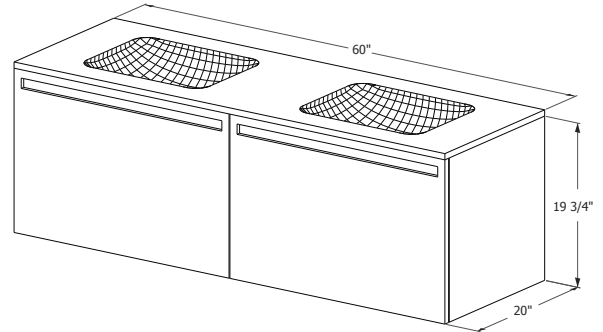

ELEMENT RAFFINÉ COLLECTION

VANITY 48", 60" & 72" Wall-mount – 2 drawers + 2 inner drawers

(1219, 1524, and 1829 mm length)

ELR48WM

ELR60WM

3 INTEGRATED COUNTERTOP SELECTION (sold separately)

REFER TO LAVATORY SECTION FOR COUNTERTOP PRICING
IMPORTANT: Element vanities are 20" in depth front to back.