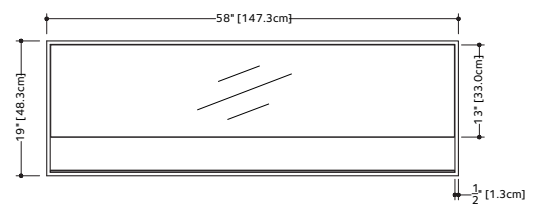

FRONT VIEW

NOTE: Approximate measurement. The manufacturer accepts 1/4" (6.35 mm) variance. WETSTYLE cannot be responsible for any technical errors and reserves the right to make revisions without notice.