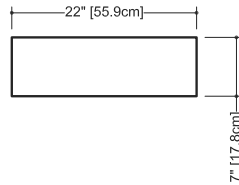

COLUMN

COLUMN for deck-mount faucet

FINISHES					
WOOD	WENGE (2)	WHITE (5)	BLACK (31)	ST. HAR. GREY (36)	PRICE
OAK	COL-DECK-2	COL-DECK-5	COL-DECK-31	COL-DECK-36	$970
WOOD	COFFEE BEAN (37)	SMOKED (38)	PRICE	NATURAL (1)	PRICE
OAK	COL-DECK-37	COL-DECK-38	$970	COL-DECK-1	$1270
WOOD	NATURAL (11)	NATURAL NO CALICO (12)	CHOCOLATE (16)		PRICE
WALNUT	COL-DECK-11	COL-DECK-12	COL-DECK-16		$1270
WOOD	EUCALYPTUS (81)	MOZAMBIQUE (82)			PRICE
PREMIUM	COL-DECK-81	COL-DECK-82			$1715

APPROXIMATE DELIVERY: 4 weeks - *6 weeks for premium finishes
FREIGHT: Consult Freight Annex

PLAN VIEW