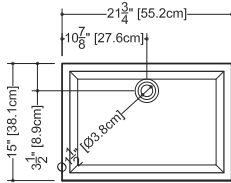

CUBE COLLECTION

SERIES VC 8-A 15", 21-3/4", 36", 42", 48" and 54" above counter

(381, 552, 914, 1067, 1219 and 1372 mm)

VC 821A (weight 18 lb/8 kg)

PLAN VIEW

FRONT VIEW