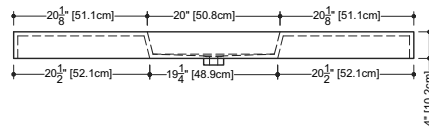

VC 60C

FRONT VIEW