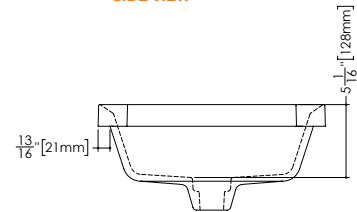

SIDE VIEW

NOTE: Approximate measurement. The manufacturer accepts 1/4" (6.35 mm) variance. WETSTYLE cannot be responsible for any technical errors and reserves the right to make revisions without notice.