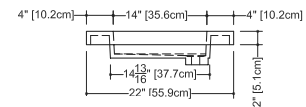

SIDE VIEW

NOTE: Approximate measurement. The manufacturer accepts 1/4" (6.35 mm) variance. WETSTYLE cannot be responsible for any technical errors and reserves the right to make revisions without notice.