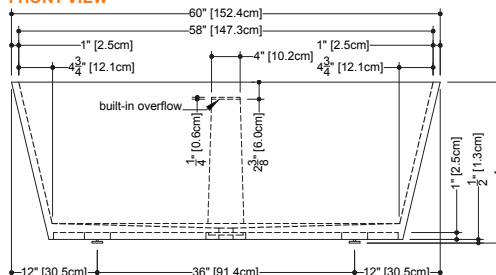

PLAN VIEW

FRONT VIEW

SIDE VIEW

NOTE: Approximate measurement. The manufacturer accepts 1/4" (6.35 mm) variance. WETSTYLE cannot be responsible for any technical errors and reserves the right to make revisions without notice.