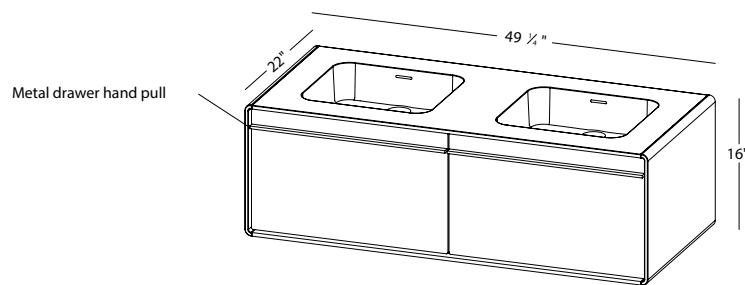

DÉCO COLLECTION

VANITY 48" Wall-mount – 2 drawers

(1219 mm length)

1 NOTES

WOOD: All natural wood finishes, AWI Rated 5 Finish, FSC Certified, CARB Compliant, Formaldehyde free, may differ slightly from sample or pictures as natural wood grains vary somewhat from piece to piece adding natural beauty and character making each made-to-order piece unique

IMPORTANT: Please indicate on your purchase order your choice of lavatory. Must be purchased with a WETSTYLE Deco integrated countertop (sold separately). Vessel sinks cannot be used with Deco vanities.

DCO48WM

FEATURES

- Hand pull and legs made of solid stainless steel
- Finished interior drawers
- Slow closing ball bearing glides

DRAWERS CONFIGURATION

LEFT
Horseshoe

RIGHT
Horseshoe

APPROXIMATE DELIVERY: 4 - 6 weeks
*7 weeks for premium finishes

FREIGHT: Consult Freight Annex

2 AVAILABLE CONFIGURATIONS (ex: DCO48WM-W11L21-MB)

CONFIGURATION	DRAWER FACADE (L)	EXTERIOR (L)	NEXT STEP
WL	Wood (W)	Lacquer (L)	Go to 3.1
WW	Wood (W)	Wood (W)	Go to 3.2
LL	Lacquer (L)	Lacquer (L)	Go to 3.3

HOW TO BUILD A CODE

	DRAWER FACADE (L)		EXTERIOR (L)		METAL FINISH	Use opposite page to ensure your finish combination is possible
	W or L	Color code	W or L	Color code	Metal code	
Déco 48" Wall-mount	W or L	Color code	W or L	Color code	Metal code	
Example: DCO48WM	-W	-1	-L	-21	-MB	

NOTE: Approximate measurement. The manufacturer accepts 1/4" (6.35 mm) variance. WETSTYLE cannot be responsible for any technical errors and reserves the right to make revisions without notice.