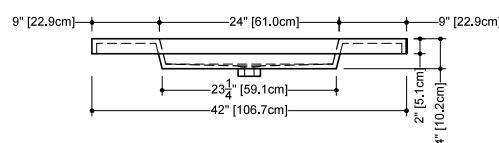

VCMS 42

FRONT VIEW