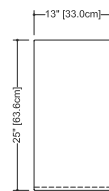

WALL MOUNTED NICHE

WALL-MOUNTED NICHEs 18" height 6" depth x 26" length x 18" height

(152 x 660 x 457 mm)

HEIGHT		FINISHES					
INCHES	CM	WOOD	WENGE (2)	WHITE (5)	BLACK (31)	ST. HAR. GREY (36)	PRICE
18"	46	OAK	S1800-2	S1800-5	S1800-31	S1800-36	$645
INCHES	CM	WOOD	COFFEE BEAN (37)	SMOKED (38)	PRICE	NATURAL (1)	PRICE
18"	46	OAK	S1800-37	S1800-38	$645	S1800-1	$855
INCHES	CM	WOOD	NATURAL (11)	NATURAL NO CALICO (12)	CHOCOLATE (12)	PRICE	
18"	46	WALNUT	S1800-11	S1800-12	S1800-16	$855	
INCHES	CM	WOOD	EUCALYPTUS* (81)	MOZAMBIQUE* (82)	PRICE		
18"	46	PREMIUM	S1800-81	S1800-82	$1010		

APPROXIMATE DELIVERY: 4 weeks
*6 weeks for premium finishes
FREIGHT: Consult Freight Annex

COMPLEMENTS

HEAD/BACK REST 25" height 3-3/4" depth x 13" length x 25" height

(9.5 x 33 x 63.5 mm)

FOR CUBE BATHTUB MODELS (except BC12 and BC14)

HEIGHT		FINISHES		
INCHES	CM	WHITE	BLACK	PRICE
25"	63.5	HBR-25-2	HBR-25-5	$515

WEIGHT: 9 lb (US) 4 kg (CA)
APPROXIMATE DELIVERY: < 1 week
FREIGHT: Consult Freight Annex

PLAN VIEW

HEAD PILLOW 1-1/4" depth x 12" length x 4-1/4" height

(32 x 305 x 108 mm)

FOR ALL BATHTUB MODELS

FINISHES	
WHITE	PRICE
HP01-5	$225

APPROXIMATE DELIVERY: < 1 week
FREIGHT: Consult Freight Annex

NOTE: Approximate measurement. The manufacturer accepts 1/4" (6.35 mm) variance. WETSTYLE cannot be responsible for any technical errors and reserves the right to make revisions without notice.