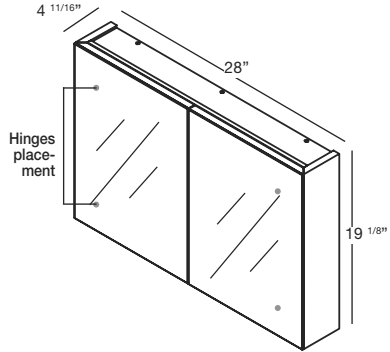

M COLLECTION

MIRRORED CABINET 19^{1/8}" Surface Mount – 28", 34", 40", 46", 58" and 70" (711, 864, 1016, 1168, 1473 and 1778 mm length)

M28ME

M46ME

M34ME

M58ME

M40ME

M70ME