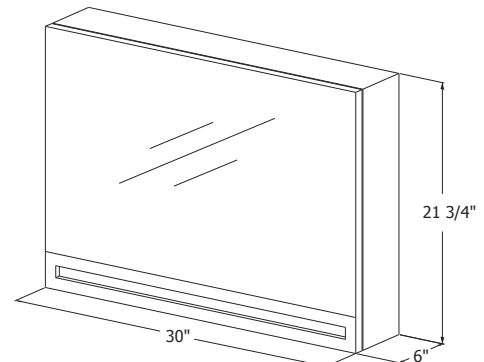

ELR30MU

APPROXIMATE DELIVERY: 4 weeks
* 6 weeks for premium finishes
FREIGHT: Consult Freight Annex

NOTE: Approximate measurement. The manufacturer accepts 1/4" (6.35 mm) variance. WETSTYLE cannot be responsible for any technical errors and reserves the right to make revisions without notice.