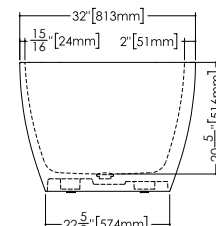

SIDE VIEW

NOTE: Approximate measurement. The manufacturer accepts 1/4" (6.35 mm) variance. WETSTYLE cannot be responsible for any technical errors and reserves the right to make revisions without notice.