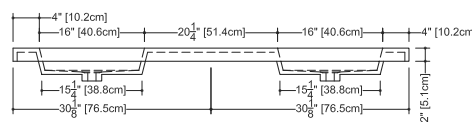

VCS 60

FRONT VIEW