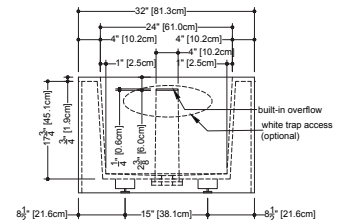

PLAN VIEW

FRONT VIEW

SIDE VIEW

CUBE COLLECTION

BC 12 66" x 32" x 19-3/4" Right or left drain – Tub/Shower

(1683 x 813 x 502 mm)

1 SELECT MODEL

2 SELECT DRAIN AND OVERFLOW FINISH