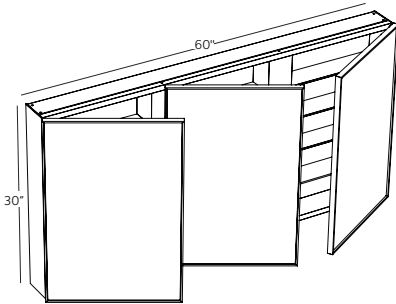

FRAME LINEA COLLECTION

MIRRORED CABINET 60"

(1524 mm length)

CONFIGURATION L