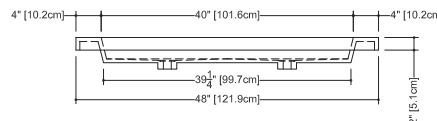

VCS 48

FRONT VIEW