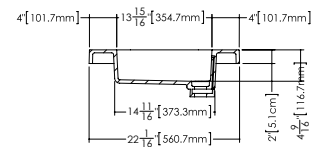

DÉCO COLLECTION

VDCOS 24 24-1/8" x 22" x 2"

(610 x 559 x 51 mm)

VDCOXS 24 24" x 22" x 7/16"

(610 x 559 x 11 mm)

1 SELECT MODEL AND FAUCET HOLES CONFIGURATION

- 1A - Without overflow
- or
- 1B - With overflow
- +
- 1Bi - Overflow trim finish

2 SELECT FINISH

3 OPTION - IMPORTANT

Important: This sink has a recessed drain hole. For a perfect look, we strongly recommend using the following drain models: DS02RF or DS02RF-O p.316

WEIGHT:
VDCOS-24 17 lb (US) 8 kg (CA)
VDCOXS-24 14 lb (US) 6 kg (CA)
APPROXIMATE DELIVERY: 4 weeks
FREIGHT: Consult Freight Annex

1A MODEL WITHOUT OVERFLOW (Ex.: VDCOS-24-1-GA)

MADE OF WETMAR BIO™

4" HEIGHT 2" SEMI-RECESSED

CODE	CODE	FAUCET HOLE	OVERFLOW	MATTE (MA)	TRUE HIGH GLOSS™ (GA)	NEW MATTE BLACK (MBL) MATTE GREY (MGR)
VDCOS-24	VDCOXS-24	No hole	None	$895	$1015	$1220
VDCOS-24-1	VDCOXS-24-1	1 hole for mono faucet	None	$935	$1055	$1260
VDCOS-24-8	VDCOXS-24-8	3 holes for 8" c/c faucet	None	$955	$1075	$1280

1B MODEL WITH OVERFLOW (Ex.: VDCOS-24-O-1-PC-GA)

4" HEIGHT 2" SEMI-RECESSED

CODE	CODE	FAUCET HOLE	OVERFLOW	MATTE (MA)	TRUE HIGH GLOSS™ (GA)	NEW MATTE BLACK (MBL) MATTE GREY (MGR)
VDCOS-24-O	VDCOXS-24-O	No hole	Overflow	$1000	$1135	$1360
VDCOS-24-O-1	VDCOXS-24-O-1	1 hole for mono faucet	Overflow	$1040	$1175	$1400
VDCOS-24-O-8	VDCOXS-24-O-8	3 holes for 8" c/c faucet	Overflow	$1060	$1195	$1420

+ 1Bi SELECT OVERFLOW TRIM FINISH Append selection to code (Ex.: VDCOS-24-O-1-PC-GA)

ADD TO CODE	DESCRIPTION	PRICE
-NT, -PC, -BN	No Trim, Polished Chrome, Brushed Nickel	No charge
-MB, -SB	Matte Black, Satin Brass	+$50

2 SELECT FINISH Append selection to code (Ex.: VDCOS-24-O-1-PC-GA)

ADD TO CODE	DESCRIPTION
-GA, -MA, -MGR, -MBL	White True High Gloss™, White Matte, Matte Grey, Matte Black

VDCOS 24

PLAN VIEW

FRONT VIEW

SIDE VIEW

VDCOXS 24

PLAN VIEW

FRONT VIEW

SIDE VIEW