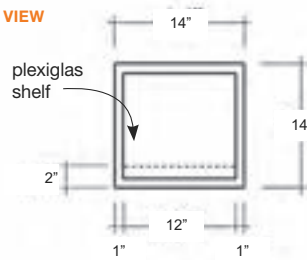

SHAMPOO HOLDER 14" x 14"

(356 x 356 mm)

1. 1 SELECT MODEL
2. 2 SELECT FINISH

WEIGHT: 9 lb (US) 4 kg (CA)
APPROXIMATE DELIVERY: 4 weeks

1 SELECT MODEL (Ex.: NC14-GA)

MADE OF WETMAR BIO™

CODE	POSITION	MATTE (MA)	TRUE HIGH GLOSS™ (GA)
NC 14		$665	$600

2 SELECT FINISH Append selection to code (Ex.: NC14-GA)

ADD TO CODE	DESCRIPTION
-GA, -MA	White True High Gloss™, White Matte

PLAN VIEW