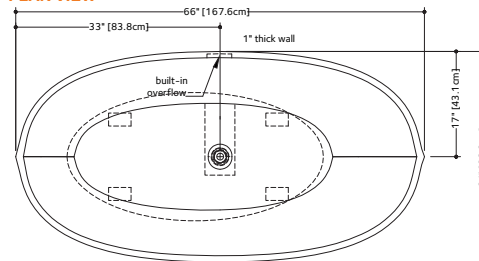

Wall-mounted, floor-mounted or column for wall or deck mounted faucet (direct deck-mounted is not possible).

NOTE: Approximate measurement. The manufacturer accepts 1/4" (6.35 mm) variance. WETSTYLE cannot be responsible for any technical errors and reserves the right to make revisions without notice.

1 SELECT MODEL (Ex.: BBE01-R-PC-GA)

MADE OF WETMAR BIO™

CODE	POSITION	MATTE (MA)	DUAL † (DA)	TRUE HIGH GLOSS™ (GA)
BBE 01-R	Freestanding Right	$7380	$7485	$8075
BBE 01-L	Freestanding Left	$7380	$7485	$8075

2 SELECT DRAIN AND OVERFLOW TRIM FINISH Append selection to code (Ex.: BBE01-R-PC-GA)

	WHITE	POLISHED CHROME	BRUSHED NICKEL	PRICE	MATTE BLACK	SATIN BRASS	PRICE
Drain cover and o/f metal trim		-PC	-BN	No charge	-MB	-SB	+$300
Drain cover only (o/f without trim)	-WHNT	-PCNT	-BNNT	No charge	-MBNT	-SBNT	+$200

3 SELECT PLUMBING CONNECTION Append selection to code (Ex.: BBE01-R-PC-COP-GA)

This tub is equipped with **WETSTYLE Plug & Bathe™** overflow and drain connection system.

Included	Standard ABS connection	No charge
-COP	Copper connection (local code dependant)	+$230

4 SELECT FINISH Append selection to code (Ex.: BBE01-PC-GA)

ADD TO CODE	DESCRIPTION
-GA, -MA, -DA	White True High Gloss™, White Matte, White Dual †

† Dual finish: True High Gloss™ interior and rim and matte exterior

NEW - CUSTOM COLORS AVAILABLE +$2400 to price of Gloss (GA) finish
RAL/Pantone code or color sample to be specified

PLAN VIEW