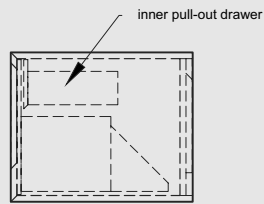

DRAWER CONFIGURATION

Internal side view with horseshoe cut