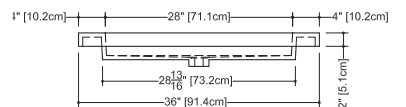

VCS 36

FRONT VIEW