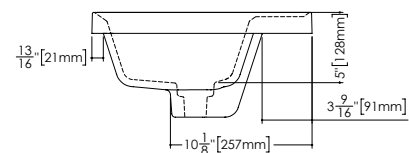

SIDE VIEW

NOTE: Approximate measurement. The manufacturer accepts 1/4" (6.35 mm) variance. WETSTYLE cannot be responsible for any technical errors and reserves the right to make revisions without notice.