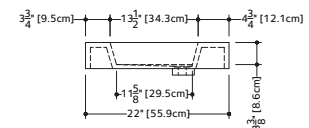

OVE COLLECTION

VOV 48C 48" x 22" x 4"

(1219 x 559 x 102 mm)

VOVS 48C 48" x 22" x 2"

(1219 x 559 x 51 mm)

OVE LAVATORY

1 SELECT MODEL AND FAUCET HOLES CONFIGURATION

- 1A - Without overflow
- or 1B - With overflow
- + 1Bi - Overflow trim finish

2 SELECT FINISH

3 OPTION

Pop-up drain p.316

4 FLOATING SINK BRACKET SYSTEM

Important: Bracket and/or decorative trim must be ordered at the same time as the lavatory. p.83

WEIGHT: 35 lb (US) 16 kg (CA)
APPROXIMATE DELIVERY: 4 weeks
FREIGHT: Consult Freight Annex

1A MODEL WITHOUT OVERFLOW (Ex.: VOV-48C-1-GA)

MADE OF WETMAR BIO™

4" HEIGHT 2" SEMI-RECESSED

CODE	CODE	FAUCET HOLE	OVERFLOW	MATTE (MA)	TRUE HIGH GLOSS™ (GA)
VOV-48C	VOVS-48C	No hole	None	$1210	$1375
VOV-48C-1	VOVS-48C-1	1 hole for mono faucet	None	$1250	$1415
VOV-48C-8	VOVS-48C-8	3 holes for 8" c/c faucet	None	$1270	$1435

1B MODEL WITH OVERFLOW (Ex.: VOV-48C-O-1-PC-GA)

4" HEIGHT 2" SEMI-RECESSED

CODE	CODE	FAUCET HOLE	OVERFLOW	MATTE (MA)	TRUE HIGH GLOSS™ (GA)
VOV-48C-O	VOVS-48C-O	No hole	Overflow	$1315	$1495
VOV-48C-O-1	VOVS-48C-O-1	1 hole for mono faucet	Overflow	$1355	$1535
VOV-48C-O-8	VOVS-48C-O-8	3 holes for 8" c/c faucet	Overflow	$1375	$1555

+ 1Bi SELECT OVERFLOW TRIM FINISH Append selection to code (Ex.: VOV-48C-O-1-PC-GA)

ADD TO CODE	DESCRIPTION	PRICE
-NT, -PC, -BN	No Trim, Polished Chrome, Brushed Nickel	No charge
-MB, -SB	Matte Black, Satin Brass	+$50

2 SELECT FINISH Append selection to code (Ex.: VOV-48C-O-1-PC-GA)

ADD TO CODE	DESCRIPTION
-GA, -MA	White True High Gloss™, White Matte

PLAN VIEW

VOV 48C

SIDE VIEW

VOVS 48C

NOTE: Approximate measurement. The manufacturer accepts 1/4" (6.35 mm) variance. WETSTYLE cannot be responsible for any technical errors and reserves the right to make revisions without notice.