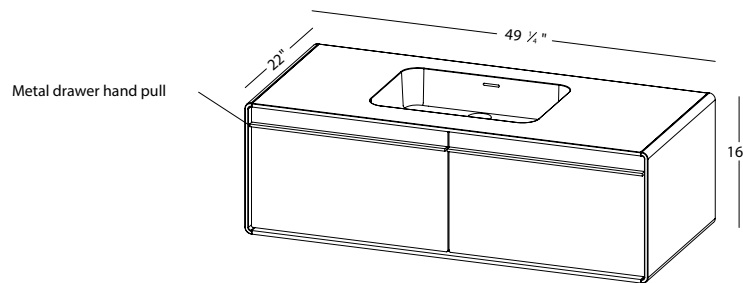

DÉCO COLLECTION

NEW

VANITY 48" C Wall-mount – 2 drawers – Center basin

(1219 mm length)

1 NOTES

WOOD: All natural wood finishes, AWI Rated 5 Finish, FSC Certified, CARB Compliant, Formaldehyde free, may differ slightly from sample or pictures as natural wood grains vary somewhat from piece to piece adding natural beauty and character making each made-to-order piece unique

IMPORTANT: Please indicate on your purchase order your choice of lavatory. Must be purchased with a WETSTYLE Deco integrated countertop (sold separately). Vessel sinks cannot be used with Deco vanities.

DCO48-C-WM

FEATURES

- Hand pull and legs made of solid stainless steel
- Finished interior drawers
- Slow closing ball bearing glides

DRAWERS CONFIGURATION

APPROXIMATE DELIVERY: 4 - 6 weeks
*7 weeks for premium finishes

FREIGHT: Consult Freight Annex

2 AVAILABLE CONFIGURATIONS (ex: DCO48-C-WM-W11L21-MB)

CONFIGURATION	DRAWER FACADE (L)	EXTERIOR (L)	NEXT STEP
WL	Wood (W)	Lacquer (L)	Go to 3.1
WW	Wood (W)	Wood (W)	Go to 3.2
LL	Lacquer (L)	Lacquer (L)	Go to 3.3

HOW TO BUILD A CODE

	DRAWER FACADE (L)		EXTERIOR (L)		METAL FINISH	Use opposite page to ensure your finish combination is possible
	W or L	Color code	W or L	Color code	Metal code	
Déco 48" C Wall-mount	W or L	Color code	W or L	Color code	Metal code	
Example: DCO48-C-WM	-W	-1	-L	-21	-MB	

NOTE: Approximate measurement. The manufacturer accepts 1/4" (6.35 mm) variance. WETSTYLE cannot be responsible for any technical errors and reserves the right to make revisions without notice.