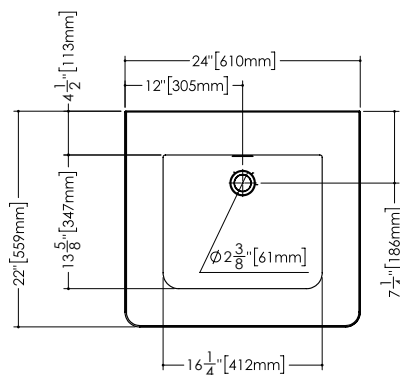

BAUHAUS COLLECTION

NEW

VBHXS 24 24" x 22" x 3/4"

(610 x 559 x 19 mm)

1 SELECT MODEL AND FAUCET HOLES CONFIGURATION

- 1A - Without overflow
- or
- 1B - With overflow
- + 1Bi - Overflow trim finish

2 SELECT FINISH

3 OPTION

Pop-up drain p.316

WEIGHT: 15 lb (US) 7 kg (CA)
APPROXIMATE DELIVERY: 4 weeks
FREIGHT: Consult Freight Annex

1A MODEL WITHOUT OVERFLOW (Ex.: VBHXS-24-1-GA)

MADE OF WETMAR BIO™

CODE	FAUCET HOLE	OVERFLOW	MATTE (MA)	TRUE HIGH GLOSS™ (GA)	NEW MATTE BLACK (MBL) MATTE GREY (MGR)
VBHXS-24	No hole	None	$895	$1015	$1220
VBHXS-24-1	1 hole for mono faucet	None	$935	$1055	$1260
VBHXS-24-8	3 holes for 8" c/c faucet	None	$955	$1075	$1280

1B MODEL WITH OVERFLOW (Ex.: VBHXS-24-O-1-PC-GA)

MADE OF WETMAR BIO™

CODE	FAUCET HOLE	OVERFLOW	MATTE (MA)	TRUE HIGH GLOSS™ (GA)	NEW MATTE BLACK (MBL) MATTE GREY (MGR)
VBHXS-24-O	No hole	Overflow	$1000	$1135	$1360
VBHXS-24-O-1	1 hole for mono faucet	Overflow	$1040	$1175	$1400
VBHXS-24-O-8	3 holes for 8" c/c faucet	Overflow	$1060	$1195	$1420

+ 1Bi SELECT OVERFLOW TRIM FINISH Append selection to code (Ex.: VBHXS-24-O-1-PC-GA)

ADD TO CODE	DESCRIPTION	PRICE
-NT, -PC, -BN	No Trim, Polished Chrome, Brushed Nickel	No charge
-MB, -SB	Matte Black, Satin Brass	+$50

2 SELECT FINISH Append selection to code (Ex.: VBHXS-24-O-1-PC-GA)

ADD TO CODE	DESCRIPTION
-GA, -MA, -MGR, -MBL	White True High Gloss™, White Matte, Matte Grey, Matte Black

PLAN VIEW