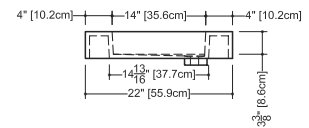

CUBE COLLECTION

VC 48C 48" x 22" x 4"

(1219 x 559 x 102 mm)

VCS 48C 48" x 22" x 2"

(1219 x 559 x 51 mm)

1 SELECT MODEL AND FAUCET HOLES CONFIGURATION

- 1A - Without overflow
- or
- 1B - With overflow
- +
- 1Bi - Overflow trim finish

2 SELECT FINISH

3 OPTION

Pop-up drain p.316

4 FLOATING SINK BRACKET SYSTEM

Important: Bracket and/or decorative trim must be ordered at the same time as the lavatory. p.83

WEIGHT: 40 lb (US) 19 kg (CA)
APPROXIMATE DELIVERY: 4 weeks
FREIGHT: Consult Freight Annex

1A MODEL WITHOUT OVERFLOW (Ex.: VC-48C-1-GA) **MADE OF WETMAR BIO™**

4" HEIGHT 2" SEMI-RECESSED

CODE	CODE	FAUCET HOLE	OVERFLOW	MATTE (MA)	TRUE HIGH GLOSS™ (GA)
VC-48C	VCS-48C	No hole	None	$1270	$1445
VC-48C-1	VCS-48C-1	1 hole for mono faucet	None	$1310	$1485
VC-48C-8	VCS-48C-8	3 holes for 8" c/c faucet	None	$1330	$1505

1B MODEL WITH OVERFLOW (Ex.: VC-48C-O-1-PC-GA)

4" HEIGHT 2" SEMI-RECESSED

CODE	CODE	FAUCET HOLE	OVERFLOW	MATTE (MA)	TRUE HIGH GLOSS™ (GA)
VC-48C-O	VCS-48C-O	No hole	Overflow	$1375	$1565
VC-48C-O-1	VCS-48C-O-1	1 hole for mono faucet	Overflow	$1415	$1605
VC-48C-O-8	VCS-48C-O-8	3 holes for 8" c/c faucet	Overflow	$1435	$1625

+ 1Bi SELECT OVERFLOW TRIM FINISH Append selection to code (Ex.: VC-48C-O-1-PC-GA)

ADD TO CODE	DESCRIPTION	PRICE
-NT, -PC, -BN	No Trim, Polished Chrome, Brushed Nickel	No charge
-MB, -SB	Matte Black, Satin Brass	+$50

2 SELECT FINISH Append selection to code (Ex.: VC-48C-O-1-PC-GA)

ADD TO CODE	DESCRIPTION
-GA, -MA	White True High Gloss™, White Matte

CUBE LAVATORY

PLAN VIEW

VC 48C

SIDE VIEW

NOTE: Approximate measurement. The manufacturer accepts 1/4" (6.35 mm) variance. WETSTYLE cannot be responsible for any technical errors and reserves the right to make revisions without notice.