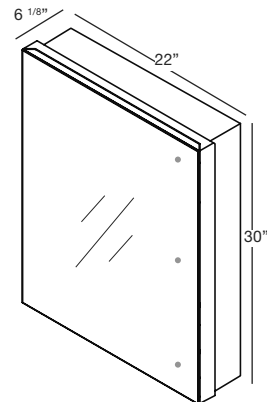

M2230MER-REC

NOTE: Approximate measurement. The manufacturer accepts 1/4" (6.35 mm) variance. WETSTYLE cannot be responsible for any technical errors and reserves the right to make revisions without notice.