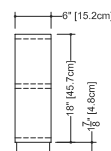

FREESTANDING NICHES

FREESTANDING NICHES 19-1/4" to 21-5/8" height 6" depth x 26" length (152 x 660 x 489 to 549 mm)

HEIGHT		FINISHES					
INCHES	CM	WOOD	WENGE (2)	WHITE (5)	BLACK (31)	ST. HAR. GREY (36)	PRICE
19 1/4"	51	OAK	S1914-2	S1914-5	S1914-31	S1914-36	$645
19 7/8"	51	OAK	S1978-2	S1978-5	S1978-31	S1978-36	$645
21 5/8"	66	OAK	S2158-2	S2158-5	S2158-31	S2158-36	$645
INCHES	CM	WOOD	COFFEE BEAN (37)	SMOKED (38)	PRICE	NATURAL (1)	PRICE
19 1/4"	51	OAK	S1914-37	S1914-38	$645	S1914-1	$855
19 7/8"	51	OAK	S1978-37	S1978-38	$645	S1978-1	$855
21 5/8"	66	OAK	S2158-37	S2158-38	$645	S2158-1	$855
INCHES	CM	WOOD	NATURAL (11)	NATURAL NO CALICO (12)	CHOCOLATE (16)	PRICE	
19 1/4"	51	WALNUT	S1914-11	S1914-12	S1914-16	$855	
19 7/8"	51	WALNUT	S1978-11	S1978-12	S1978-16	$855	
21 5/8"	66	WALNUT	S2158-11	S2158-12	S2158-16	$855	
INCHES	CM	WOOD	EUCALYPTUS (81)	MOZAMBIQUE (82)	PRICE		
19 1/4"	51	PREMIUM	S1914-81	S1914-82	$1010		
19 7/8"	51	PREMIUM	S1978-81	S1978-82	$1010		
21 5/8"	66	PREMIUM	S2158-81	S2158-82	$1010		

APPROXIMATE DELIVERY: 4 weeks - *6 weeks for premium finishes
FREIGHT: Consult Freight Annex

19 1/4": For bathtub models BC 11, BC 12

PLAN VIEW

FRONT VIEW

SIDE VIEW

19 7/8": For bathtub models BC 0801, BC 0803

PLAN VIEW

FRONT VIEW

SIDE VIEW

21 5/8": For bathtub models BC 01, BC 02, BC 03, BC 04, BC 10

PLAN VIEW

FRONT VIEW

SIDE VIEW

NOTE: Approximate measurement. The manufacturer accepts 1/4" (6.35 mm) variance. WETSTYLE cannot be responsible for any technical errors and reserves the right to make revisions without notice.