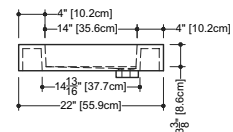

CUBE COLLECTION

VC 60R 60-1/4" x 22" x 4"

(1530 x 559 x 102 mm)

VCS 60R 60-1/4" x 22" x 2"

(1530 x 559 x 51 mm)

1 SELECT MODEL AND FAUCET HOLES CONFIGURATION

- 1A - Without overflow
- or 1B - With overflow
- + 1Bi - Overflow trim finish

2 SELECT FINISH

3 OPTION

Pop-up drain p.316

4 FLOATING SINK BRACKET SYSTEM

Important: Bracket and/or decorative trim must be ordered at the same time as the lavatory. p.83

WEIGHT: 42 lb (US) 19 kg (CA)
APPROXIMATE DELIVERY: 4 weeks
FREIGHT: Consult Freight Annex

1A MODEL WITHOUT OVERFLOW (Ex.: VC-60R-1-GA)

MADE OF WETMAR BIO™

4" HEIGHT 2" SEMI-RECESSED

CODE	CODE	FAUCET HOLE	OVERFLOW	MATTE (MA)	TRUE HIGH GLOSS™ (GA)
VC-60R	VCS-60R	No hole	None	$1430	$1625
VC-60R-1	VCS-60R-1	1 hole for mono faucet	None	$1470	$1665
VC-60R-8	VCS-60R-8	3 holes for 8" c/c faucet	None	$1490	$1685

1B MODEL WITH OVERFLOW (Ex.: VC-60R-O-1-PC-GA)

4" HEIGHT 2" SEMI-RECESSED

CODE	CODE	FAUCET HOLE	OVERFLOW	MATTE (MA)	TRUE HIGH GLOSS™ (GA)
VC-60R-O	VCS-60R-O	No hole	Overflow	$1535	$1745
VC-60R-O-1	VCS-60R-O-1	1 hole for mono faucet	Overflow	$1575	$1785
VC-60R-O-8	VCS-60R-O-8	3 holes for 8" c/c faucet	Overflow	$1595	$1805

+ 1Bi SELECT OVERFLOW TRIM FINISH Append selection to code (Ex.: VC-60R-O-1-PC-GA)

ADD TO CODE	DESCRIPTION	PRICE
-NT, -PC, -BN	No Trim, Polished Chrome, Brushed Nickel	No charge
-MB, -SB	Matte Black, Satin Brass	+$50

2 SELECT FINISH Append selection to code (Ex.: VC-60R-O-1-PC-GA)

ADD TO CODE	DESCRIPTION
-GA, -MA	White True High Gloss™, White Matte

CUBE LAVATORY

PLAN VIEW

VC 60R

SIDE VIEW

VCS 60R

NOTE: Approximate measurement. The manufacturer accepts 1/4" (6.35 mm) variance. WETSTYLE cannot be responsible for any technical errors and reserves the right to make revisions without notice.