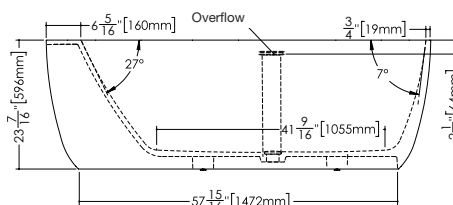

PLAN VIEW

PERSPECTIVE VIEW

FRONT VIEW

SIDE VIEW

NOTE: Approximate measurement. The manufacturer accepts 1/4" (6.35 mm) variance. WETSTYLE cannot be responsible for any technical errors and reserves the right to make revisions without notice.