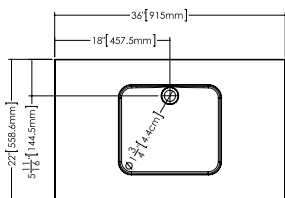

VDCOXS 36

PLAN VIEW