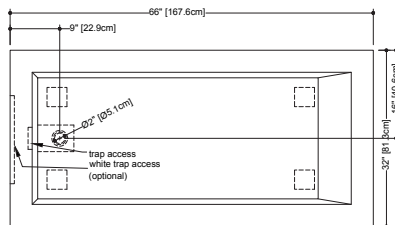

1 SELECT MODEL (Ex.: BC1201-PC-GA)

MADE OF WETMAR BIO™

CODE	POSITION	OPTIONAL WHITE TRAP ACCESS	MATTE (MA)	TRUE HIGH GLOSS™ (GA)
BC 1201	Freestanding	Available, must be specified if required	$6205	$7300
BC 1202-R	Right	Available, must be specified if required	$6205	$7300
BC 1202-L	Left	Available, must be specified if required	$6205	$7300
BC 1204-R	Right	Available, must be specified if required	$6205	$7300
BC 1204-L	Left	N/A	$6205	$7300
BC 1205-R	Right	N/A	$6205	$7300
BC 1205-L	Left	Available, must be specified if required	$6205	$7300
BC 1206-R	Right	N/A	$5220	$5795
BC 1206-L	Left	N/A	$5220	$5795

2 SELECT DRAIN AND OVERFLOW TRIM FINISH Append selection to code (Ex.: BC1201-PC-GA)

	WHITE	POLISHED CHROME	BRUSHED NICKEL	PRICE	MATTE BLACK	SATIN BRASS	PRICE
Drain cover and o/f metal trim		-PC	-BN	No charge	-MB	-SB	+$300
Drain cover only (o/f without trim)	-WHNT	-PCNT	-BNNT	No charge	-MBNT	-SBNT	+$200

3 SELECT PLUMBING CONNECTION Append selection to code (Ex.: BC1201-PC-COP-GA)

This tub is equipped with WETSTYLE Plug & Bathe™ overflow and drain connection system.		PRICE
Included	Standard ABS connection	No charge
-COP	Copper connection (local code dependant)	+$230

4 SELECT FINISH Append selection to code (Ex.: BC1201-PC-GA)

ADD TO CODE	DESCRIPTION
-GA, -MA	White True High Gloss™, White Matte

NEW - CUSTOM COLORS AVAILABLE +$2400 to price of Gloss (GA) finish
RAL/Pantone code or color sample to be specified

PLAN VIEW