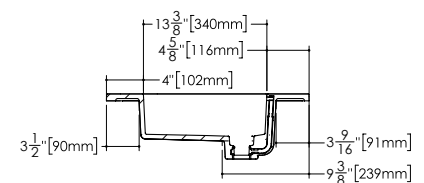

SIDE VIEW

NOTE: Approximate measurement. The manufacturer accepts 1/4" (6.35 mm) variance. WETSTYLE cannot be responsible for any technical errors and reserves the right to make revisions without notice.