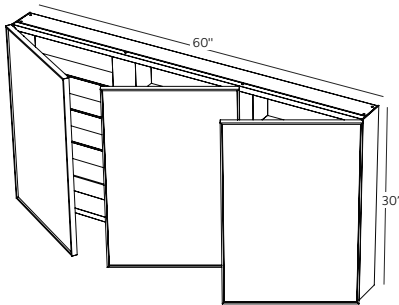

MIRRORED CABINET 60"

(1524 mm length)

CONFIGURATION L

CONFIGURATION R

INSTALLATION

Surface mount with side panels

Recessed without side panels

A* = 4 1/4" (108 mm) * Interior depth