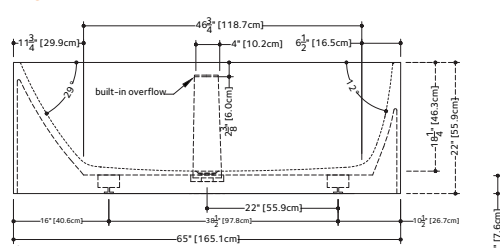

PLAN VIEW

FRONT VIEW

SIDE VIEW

NOTE: Approximate measurement. The manufacturer accepts 1/4" (6.35 mm) variance. WETSTYLE cannot be responsible for any technical errors and reserves the right to make revisions without notice.