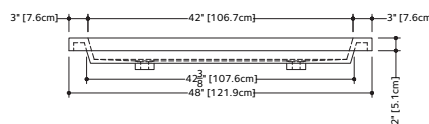

VOVS 48

FRONT VIEW