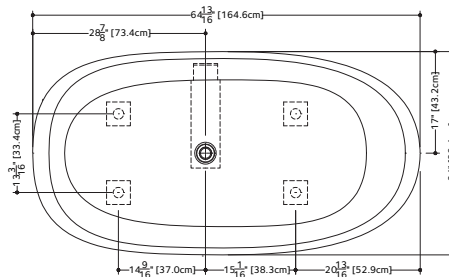

FAUCET INSTALLATION

Wall-mounted, floor-mounted or column for wall or deck mounted faucet (direct deck-mounted is not possible).

1 SELECT MODEL (Ex.: BTP01-R-PC-GA)

MADE OF WETMAR BIO™

CODE	POSITION	MATTE (MA)	DUAL † (DA)	TRUE HIGH GLOSS™ (GA)
BTP 01-R	Freestanding Right	$5890	$6075	$6495
BTP 01-L	Freestanding Left	$5890	$6075	$6495

2 SELECT DRAIN AND OVERFLOW TRIM FINISH Append selection to code (Ex.: BTP01-R-PC-GA)

	WHITE	POLISHED CHROME	BRUSHED NICKEL	PRICE	MATTE BLACK	SATIN BRASS	PRICE
Drain cover and o/f metal trim		-PC	-BN	No charge	-MB	-SB	+$300
Drain cover only (o/f without trim)	-WHNT	-PCNT	-BNNT	No charge	-MBNT	-SBNT	+$200

3 SELECT PLUMBING CONNECTION Append selection to code (Ex.: BTP01-R-PC-COP-GA)

This tub is equipped with WETSTYLE Plug & Bathe™ overflow and drain connection system.

Included	Description	PRICE
Standard ABS connection		No charge
-COP	Copper connection (local code dependant)	+$230

4 SELECT FINISH Append selection to code (Ex.: BTP01-PC-GA)

ADD TO CODE	DESCRIPTION
-GA, -MA, -DA	White True High Gloss™, White Matte, White Dual †

† Dual finish: True High Gloss™ interior and rim and matte exterior

NEW - CUSTOM COLORS AVAILABLE +$2400 to price of Gloss (GA) finish
RAL/Pantone code or color sample to be specified

PLAN VIEW