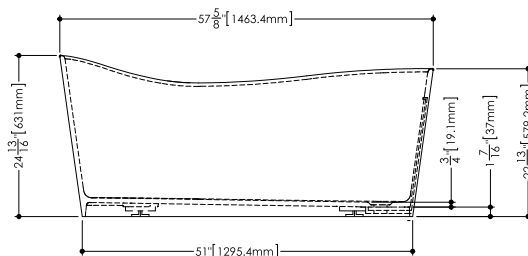

WAVE COLLECTION

BWA 01 57-5/8" x 26-1/4" x 22-13/16" / 24-13/16"

(1463 x 666 x 579/631 mm)

1. 1 SELECT MODEL
2. 2 SELECT DRAIN AND OVERFLOW FINISH
3. 3 SELECT PLUMBING CONNECTION
4. 4 SELECT FINISH
5. 5 ACCESSORIES

Head Pillow HP01-5 p.313
Columns for wall or COL-WALL p.310
deck mounted faucets COL-DECK p.310

CAPACITY: 68 gal (US) 257 l (CA)
WEIGHT: 122 lb (US) 56 kg (CA)
APPROXIMATE DELIVERY: 4 - 6 weeks
FREIGHT: Consult Freight Annex

WETSTYLE Plug & Bathe™ overflow and drain connection system includes:

Soft-touch pop-up drain, for built-in overflow. Fits both 1 - 1/2" ABS drain waste and 1 - 1/2" tubular brass

1 - 1/2" ABS direct vertical drain waste fitting (copper/brass options also available)

1 - 1/2" ABS 90° Elbow drain waste fitting (copper/brass options also available)

IMPORTANT

All WETSTYLE tubs are equipped with our **Plug & Bathe™** overflow/drain system permitting installation completely from above without the need to open the floor from beneath; there is no need for an island drain or similar supplemental connection equipment.

FAUCET INSTALLATION

Wall-mounted, floor-mounted or column for wall or deck mounted faucet (direct deck-mounted is not possible).

1 SELECT MODEL (Ex.: BWA01-PCNT-GA)

MADE OF WETMAR BIO™

CODE	POSITION	MATTE (MA)	TRUE HIGH GLOSS™ (GA)
BWA 01	Freestanding	$4550	$5100

2 SELECT DRAIN AND OVERFLOW TRIM FINISH Append selection to code (Ex.: BWA01-PCNT-GA)

	WHITE	POLISHED CHROME	BRUSHED NICKEL	PRICE	MATTE BLACK	SATIN BRASS	PRICE
Drain cover only (o/f without trim)*	-WHNT	-PCNT	-BNNT	No charge	-MBNT	-SBNT	+$200

*Due to its curved inner wall, this model cannot accommodate an overflow metal trim

3 SELECT PLUMBING CONNECTION Append selection to code (Ex.: BWA01-PCNT-COP-GA)