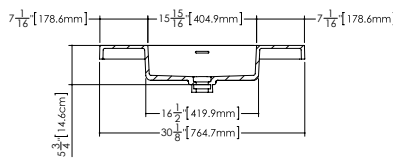

DÉCO COLLECTION

VDCOS 30 30 1/8" x 22" x 2"

(762 x 559 x 51 mm)

VDCOXS 30 30" x 22" x 7/16"

(762 x 559 x 11 mm)

1 SELECT MODEL AND FAUCET HOLES CONFIGURATION

- 1A - Without overflow
- or
- 1B - With overflow
- +
- 1Bi - Overflow trim finish

2 SELECT FINISH

3 OPTION - IMPORTANT

Important: This sink has a recessed drain hole. For a perfect look, we strongly recommend using the following drain models: DS02RF or DS02RF-O p.316

WEIGHT:
VDCOS-30 19 lb (US) 9 kg (CA)
VDCOXS-30 16 lb (US) 7 kg (CA)
APPROXIMATE DELIVERY: 4 weeks
FREIGHT: Consult Freight Annex

1A MODEL WITHOUT OVERFLOW (Ex.: VDCOS-30-1-GA) **MADE OF WETMAR BIO™**

4" HEIGHT 2" SEMI-RECESSED

CODE	CODE	FAUCET HOLE	OVERFLOW	MATTE (MA)	TRUE HIGH GLOSS™ (GA)	NEW MATTE BLACK (MBL) MATTE GREY (MGR)
VDCOS-30	VDCOXS-30	No hole	None	$975	$1110	$1330
VDCOS-30-1	VDCOXS-30-1	1 hole for mono faucet	None	$1015	$1150	$1370
VDCOS-30-8	VDCOXS-30-8	3 holes for 8" c/c faucet	None	$1035	$1170	$1390

1B MODEL WITH OVERFLOW (Ex.: VDCOS-30-O-1-PC-GA)

4" HEIGHT 2" SEMI-RECESSED

CODE	CODE	FAUCET HOLE	OVERFLOW	MATTE (MA)	TRUE HIGH GLOSS™ (GA)	NEW MATTE BLACK (MBL) MATTE GREY (MGR)
VDCOS-30-O	VDCOXS-30-O	No hole	Overflow	$1080	$1230	$1475
VDCOS-30-O-1	VDCOXS-30-O-1	1 hole for mono faucet	Overflow	$1120	$1270	$1515
VDCOS-30-O-8	VDCOXS-30-O-8	3 holes for 8" c/c faucet	Overflow	$1140	$1290	$1535

+ 1Bi SELECT OVERFLOW TRIM FINISH Append selection to code (Ex.: VDCOS-30-O-1-PC-GA)

ADD TO CODE	DESCRIPTION	PRICE
-NT, -PC, -BN	No Trim, Polished Chrome, Brushed Nickel	No charge
-MB, -SB	Matte Black, Satin Brass	+$50

2 SELECT FINISH Append selection to code (Ex.: VDCOS-30-O-1-PC-GA)

ADD TO CODE	DESCRIPTION
-GA, -MA, -MGR, -MBL	White True High Gloss™, White Matte, Matte Grey, Matte Black

VDCOS 30

PLAN VIEW

FRONT VIEW

SIDE VIEW

VDCOXS 30

PLAN VIEW

FRONT VIEW

SIDE VIEW