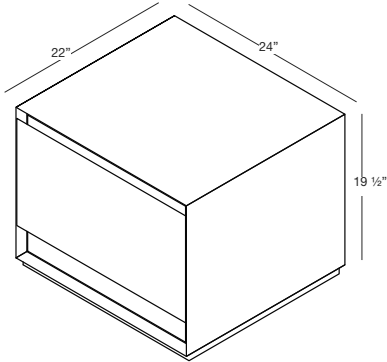

M COLLECTION

VANITY 19.5" height Freestanding – 1 drawer 24", 30", 36" and 42"

(610, 762, 914 and 1069 mm length)

M2418FS

M3018FS

M3618FS

M4218FS

DRAWER CONFIGURATION