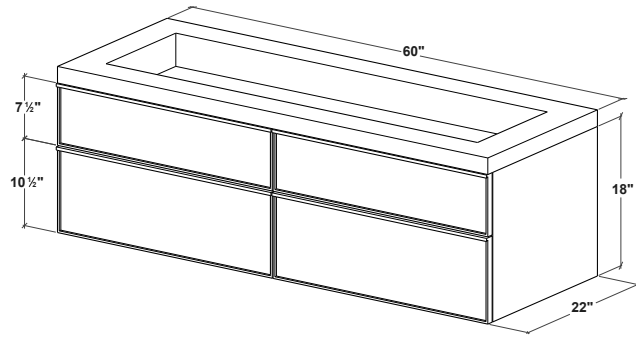

WOOD: All natural wood finishes, AWI Rated 5 Finish, FSC Certified, CARB Compliant, Formaldehyde free may differ slightly from sample or pictures as natural wood grains vary somewhat from piece to piece adding natural beauty and character making each made-to-order piece unique.

IMPORTANT: Please indicate on your purchase order your choice of lavatory. Must be purchased with a WETSTYLE integrated countertop (sold separately). Vessel sinks cannot be used with FRAME Linea vanities without a countertop. Lavatory will extend beyond the vanity by approximately 1/8" on both sides to better prevent potential water accumulation between the lavatory and the vanity.

2 MODEL SELECTION 60" DOUBLE SINK - CUBE

FINISHES		CODE	PRICE
WOOD			
Oak	Natural (1)	FRL60WM-T-1	$6175
Oak	Wenge (2)	FRL60WM-T-2	$5900
Oak	White (5)	FRL60WM-T-5	$5900
Oak	Black (31)	FRL60WM-T-31	$5900
Oak	St. Har. Grey (36)	FRL60WM-T-36	$5900
Oak	Coffee Bean (37)	FRL60WM-T-37	$5900
Oak	Smoked (38)	FRL60WM-T-38	$5900
WOOD			
Walnut	Natural No Calico (12)	FRL60WM-T-12	$6175
Walnut	Chocolate (16)	FRL60WM-T-16	$6175
LACQUER			
Mat	White (21)	FRL60WM-T-21	$5575
Mat	St. Har. Grey (28)	FRL60WM-T-28	$5575
Mat	Black (29)	FRL60WM-T-29	$5575

* Walnut natural (11) and premium finishes not available

FRL60WM-T

FEATURES

- All wood construction
- Hand pull crafted in solid wood
- Finished drawer interiors
- Blum slow close glides
- Vertical grain pattern