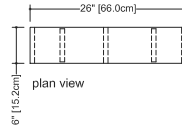

WALL MOUNTED NICHE

WALL-MOUNTED NICHEs 18" height 6" depth x 26" length x 18" height

(152 x 660 x 457 mm)

HEIGHT		FINISHES					
INCHES	CM	WOOD	WENGE (2)	WHITE (5)	BLACK (31)	ST. HAR. GREY (36)	PRICE
18"	46	OAK	S1800-2	S1800-5	S1800-31	S1800-36	$645
INCHES	CM	WOOD	COFFEE BEAN (37)	SMOKED (38)	PRICE	NATURAL (1)	PRICE
18"	46	OAK	S1800-37	S1800-38	$645	S1800-1	$855
INCHES	CM	WOOD	NATURAL (11)	NATURAL NO CALICO (12)	CHOCOLATE (12)	PRICE	
18"	46	WALNUT	S1800-11	S1800-12	S1800-16	$855	
INCHES	CM	WOOD	EUCALYPTUS* (81)	MOZAMBIQUE* (82)	PRICE		
18"	46	PREMIUM	S1800-81	S1800-82	$1010		

APPROXIMATE DELIVERY: 4 weeks
*6 weeks for premium finishes
FREIGHT: Consult Freight Annex

PLAN VIEW