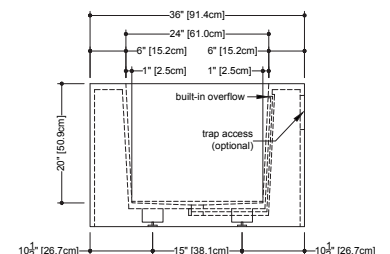

SIDE VIEW

NOTE: Approximate measurement. The manufacturer accepts 1/4" (6.35 mm) variance. WETSTYLE cannot be responsible for any technical errors and reserves the right to make revisions without notice.