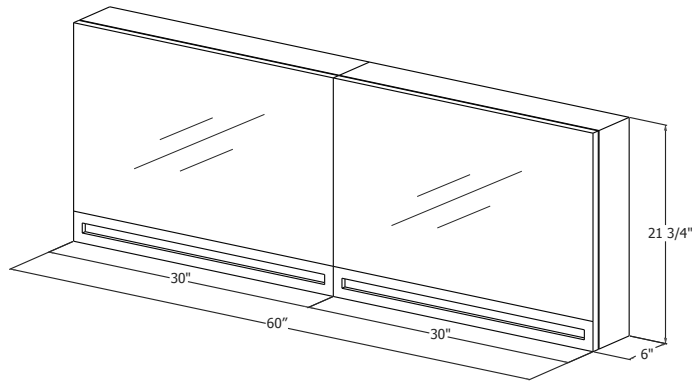

ELEMENT RAFFINÉ COLLECTION

LIFT-UP MIRRORED CABINET 48", 60" and 72" length

(1219, 1525 and 1829 mm length)

ELR48MU

ELR60MU

ELR72MU

NOTE: Approximate measurement. The manufacturer accepts 1/4" (6.35 mm) variance. WETSTYLE cannot be responsible for any technical errors and reserves the right to make revisions without notice.