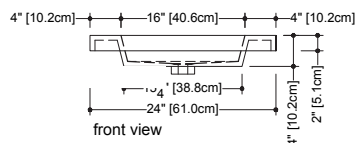

VCMS 24

FRONT VIEW