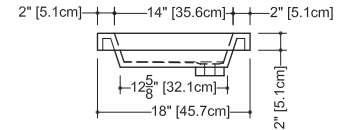

SIDE VIEW

NOTE: Approximate measurement. The manufacturer accepts 1/4" (6.35 mm) variance. WETSTYLE cannot be responsible for any technical errors and reserves the right to make revisions without notice.