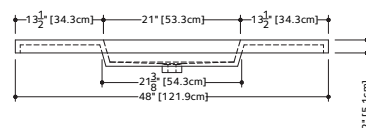

VOVS 48C

FRONT VIEW