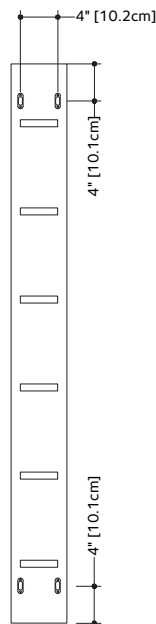

M COLLECTION

TOWEL HOLDER 32" or 60" height

(813 or 1524 mm height)

back view

side view

back view

side view

NOTE: Approximate measurement. The manufacturer accepts 1/4" (6.35 mm) variance. WETSTYLE cannot be responsible for any technical errors and reserves the right to make revisions without notice.