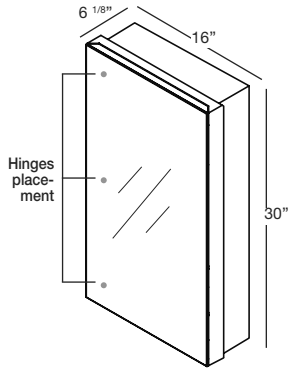

M COLLECTION

MIRRORED CABINET 30" Recessed – 16", 18" and 22"

(406, 457 and 559 mm length)

Exterior depth: 2 1/4" – Recessed depth: 3 3/4" – Interior depth: 4 1/2"

M1630MEL-REC