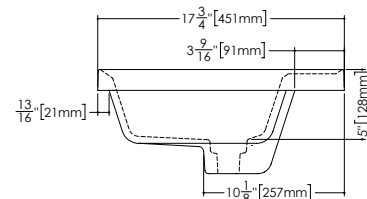

SIDE VIEW

NOTE: Approximate measurement. The manufacturer accepts 1/4" (6.35 mm) variance. WETSTYLE cannot be responsible for any technical errors and reserves the right to make revisions without notice.