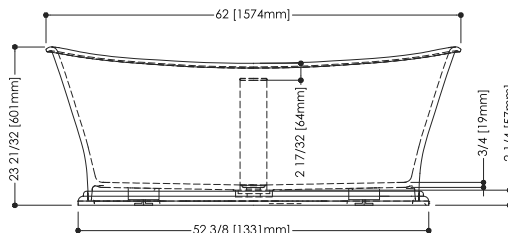

PLAN VIEW

FRONT VIEW

SIDE VIEW

NOTE: Approximate measurement. The manufacturer accepts 1/4" (6.35 mm) variance. WETSTYLE cannot be responsible for any technical errors and reserves the right to make revisions without notice.