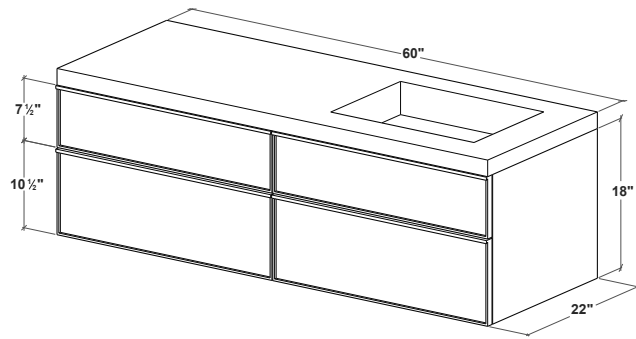

WOOD: All natural wood finishes, AWI Rated 5 Finish, FSC Certified, CARB Compliant, Formaldehyde free may differ slightly from sample or pictures as natural wood grains vary somewhat from piece to piece adding natural beauty and character making each made-to-order piece unique.

IMPORTANT: Please indicate on your purchase order your choice of lavatory. Must be purchased with a WETSTYLE integrated countertop (sold separately). Vessel sinks cannot be used with FRAME Linea vanities without a countertop. Lavatory will extend beyond the vanity by approximately 1/8" on both sides to better prevent potential water accumulation between the lavatory and the vanity.

2 MODEL SELECTION 60" RIGHT BASINS

FINISHES		CODE	PRICE
WOOD			
Oak	Natural (1)	FRL60WM-R-1	$6525
Oak	Wenge (2)	FRL60WM-R-2	$6230
Oak	White (5)	FRL60WM-R-5	$6230
Oak	Black (31)	FRL60WM-R-31	$6230
Oak	St. Har. Grey (36)	FRL60WM-R-36	$6230
Oak	Coffee Bean (37)	FRL60WM-R-37	$6230
Oak	Smoked (38)	FRL60WM-R-38	$6230
WOOD			
Walnut	Natural No Calico (12)	FRL60WM-R-12	$6525
Walnut	Chocolate (16)	FRL60WM-R-16	$6525
LACQUER			
Mat	White (21)	FRL60WM-R-21	$5870
Mat	St. Har. Grey (28)	FRL60WM-R-28	$5870
Mat	Black (29)	FRL60WM-R-29	$5870

* Walnut natural (11) and premium finishes not available

FRL60WM-R

FEATURES

- All wood construction
- Hand pull crafted in solid wood
- Finished drawer interiors
- Blum slow close glides
- Vertical grain pattern