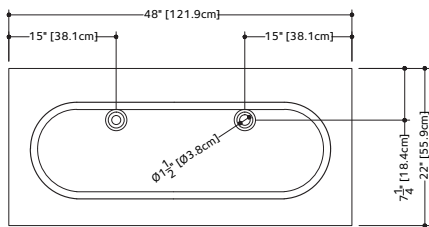

- 1A - Without overflow
- or 1B - With overflow
- + 1Bi - Overflow trim finish

2 SELECT FINISH

3 ACCESSORY INCLUDED

Oak bridge wenge shade. Other shades must be specified p.308

4 OPTION

Pop-up drain p.316

5 FLOATING SINK BRACKET SYSTEM

Important: Bracket and/or decorative trim must be ordered at the same time as the lavatory. p.83

WEIGHT: 42 lb (US) 19 kg (CA)
APPROXIMATE DELIVERY: 4 weeks
FREIGHT: Consult Freight Annex

1A MODEL WITHOUT OVERFLOW (Ex.: VOV-48-1-GA)

MADE OF WETMAR BIO™

4" HEIGHT 2" SEMI-RECESSED

CODE	CODE	FAUCET HOLE	OVERFLOW	MATTE (MA)	TRUE HIGH GLOSS™ (GA)
VOV-48	VOVS-48	No hole	None	$1365	$1550
VOV-48-1	VOVS-48-1	1 hole for mono faucet	None	$1425	$1610
VOV-48-8	VOVS-48-8	3 holes for 8" c/c faucet	None	$1445	$1630

1B MODEL WITH OVERFLOW (Ex.: VOV-48-O-1-PC-GA)

4" HEIGHT 2" SEMI-RECESSED

CODE	CODE	FAUCET HOLE	OVERFLOW	MATTE (MA)	TRUE HIGH GLOSS™ (GA)
VOV-48-O	VOVS-48-O	No hole	Overflow	$1520	$1730
VOV-48-O-1	VOVS-48-O-1	1 hole for mono faucet	Overflow	$1580	$1790
VOV-48-O-8	VOVS-48-O-8	3 holes for 8" c/c faucet	Overflow	$1600	$1810

+ 1Bi SELECT OVERFLOW TRIM FINISH Append selection to code (Ex.: VOV-48-O-1-PC-GA)

ADD TO CODE	DESCRIPTION	PRICE
-NT, -PC, -BN	No Trim, Polished Chrome, Brushed Nickel	No charge
-MB, -SB	Matte Black, Satin Brass	+$100

2 SELECT FINISH Append selection to code (Ex.: VOV-48-O-1-PC-GA)

ADD TO CODE	DESCRIPTION
-GA, -MA	White True High Gloss™, White Matte

OVE LAVATORY

PLAN VIEW

VOV 48