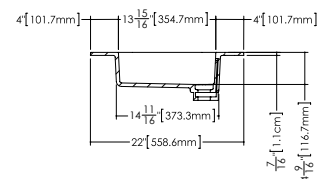

SIDE VIEW

NOTE: Approximate measurement. The manufacturer accepts 1/4" (6.35 mm) variance. WETSTYLE cannot be responsible for any technical errors and reserves the right to make revisions without notice.