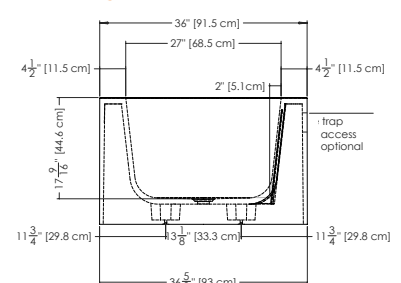

OVE COLLECTION

BOV 03 72" x 36" x 22"

(1829 x 914 x 559 mm)

1. 1 SELECT MODEL
2. 2 SELECT DRAIN AND OVERFLOW FINISH
3. 3 SELECT PLUMBING CONNECTION
4. 4 SELECT FINISH
5. 5 ACCESSORIES

Head Pillow HP01-5 p.313

OPTIONAL TRAP ACCESS

Must be specified at time of order. Recommended for deck-mounted faucet installation and maintenance - installed directly above the trap access. Add TRAP ACCESS to product description +$250

CAPACITY: 85 gal (US) 320 l (CA)
WEIGHT: 279 lb (US) 126 kg (CA)
APPROXIMATE DELIVERY: 4 - 6 weeks
FREIGHT: Consult Freight Annex

WETSTYLE Plug & Bathe™ overflow and drain connection system includes:

Soft-touch pop-up drain, for built-in overflow. Fits both 1 - 1/2" ABS drain waste and 1 - 1/2" tubular brass

1 - 1/2" ABS direct vertical drain waste fitting (copper/brass options also available)

1 - 1/2" ABS 90° Elbow drain waste fitting (copper/brass options also available)

IMPORTANT

All WETSTYLE tubs are equipped with our **Plug & Bathe™** overflow/drain system permitting installation completely from above without the need to open the floor from beneath; there is no need for an island drain or similar supplemental connection equipment.

FAUCET INSTALLATION

Floor-mounted, wall-mounted or deck-mounted faucet installation possible.

NOTE: Approximate measurement. The manufacturer accepts 1/4" (6.35 mm) variance. WETSTYLE cannot be responsible for any technical errors and reserves the right to make revisions without notice.

1 SELECT MODEL (Ex.: BOV03-PC-GA)

MADE OF WETMAR BIO™

CODE	POSITION	OPTIONAL WHITE TRAP ACCESS	MATTE (MA)	TRUE HIGH GLOSS™ (GA)
BOV 03	Freestanding	Available, must be specified if required	$7215	$8090

2 SELECT DRAIN AND OVERFLOW TRIM FINISH Append selection to code (Ex.: BOV03-PC-GA)