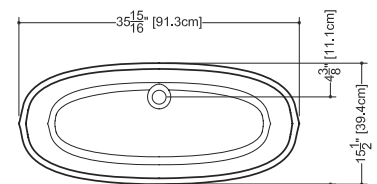

VBE 836A (weight 20 lb/9 kg)

PLAN VIEW