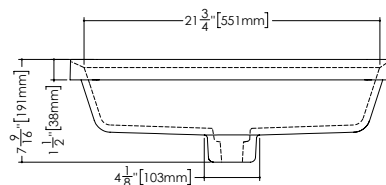

LAB COLLECTION – ROUND SERIES

VLBRS 24 23 3/4" x 17 3/4" x 1 1/2"

(603 x 451 x 38 mm)

1 SELECT MODEL AND FAUCET HOLES CONFIGURATION

- 1A - Without overflow
- 1B - With overflow
- + 1Bi - Overflow trim finish

2 SELECT FINISH

3 OPTION – IMPORTANT

This sink has a recessed drain hole. For a well-fitted look, we strongly recommend using the following drain model. DS02RF

p.316

WEIGHT: 22 lb (US) 10 kg (CA)
APPROXIMATE DELIVERY: 4 weeks
FREIGHT: Consult Freight Annex

1A MODEL WITHOUT OVERFLOW (Ex.: VLBRS24-1-GA)

MADE OF WETMAR BIO™

CODE	INSTALLATION	OVERFLOW	MATTE (MA)	TRUE HIGH GLOSS™ (GA)	NEW MATTE BLACK (MBL) MATTE GREY (MGR)
VLBRS24	No hole	None	$1045	$1190	$1430
VLBRS24-1	1 hole for mono faucet	None	$1085	$1230	$1470
VLBRS24-8	3 holes for 8" c/c faucet	None	$1105	$1250	$1490

1B MODEL WITH OVERFLOW (Ex.: VLBRS24-O-1-PC-GA)

CODE	INSTALLATION	OVERFLOW	MATTE (MA)	TRUE HIGH GLOSS™ (GA)	NEW MATTE BLACK (MBL) MATTE GREY (MGR)
VLBRS24-O	No hole	Overflow	$1155	$1310	$1570
VLBRS24-O-1	1 hole for mono faucet	Overflow	$1195	$1350	$1610
VLBRS24-O-8	3 holes for 8" c/c faucet	Overflow	$1215	$1370	$1630

+ 1Bi SELECT OVERFLOW TRIM FINISH Append selection to code (Ex.: VLBRS24-O-1-PC-GA)

ADD TO CODE	DESCRIPTION	PRICE
-NT, -PC, -BN	No Trim, Polished Chrome, Brushed Nickel	No charge
-MB, -SB	Matte Black, Satin Brass	+$50

2 SELECT FINISH Append selection to code (Ex.: VLBRS24-O-1-PC-GA)

ADD TO CODE	DESCRIPTION
-GA, -MA, -MGR, -MBL	White True High Gloss™, White Matte, Matte Grey, Matte Black

FRONT VIEW

NOTE: Approximate measurement. The manufacturer accepts 1/4" (6.35 mm) variance. WETSTYLE cannot be responsible for any technical errors and reserves the right to make revisions without notice.