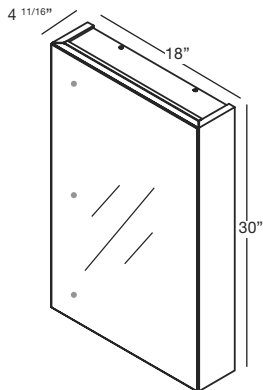

M COLLECTION

MIRRORED CABINET 30" Surface Mount – 16", 18" and 22"

(406, 457 and 559 mm length)

M1630MEL

M1630MER

M1830MEL

M1830MER

M2230MEL