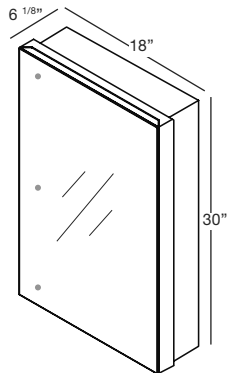

M1830MEL-REC