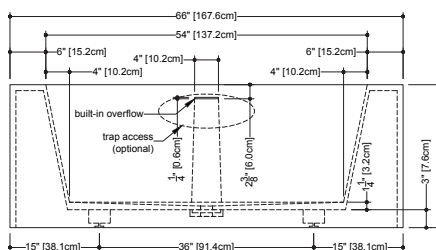

CUBE COLLECTION

BC 10 66" x 36" x 24"

(1676 x 914 x 610 mm)

CUBE BATHTUB

1. 1 SELECT MODEL
2. 2 SELECT DRAIN AND OVERFLOW FINISH
3. 3 SELECT PLUMBING CONNECTION
4. 4 SELECT FINISH
5. 5 ACCESSORIES

Oak bridge **WENGE** shade Included
Other shades must be specified p.308
Storage furniture unit MCF60 p.283
Freestanding niche S2158 p.312
Wall-mounted niche S1800 p.313
Head/back rest HBR-25 p.313
Head Pillow HP01-5 p.313

OPTIONAL TRAP ACCESS

Must be specified at time of order.
Recommended for deck-mounted faucet installation and maintenance - installed directly above the trap access. Add **TRAP ACCESS** to product description +$250

CAPACITY: 68 gal (US) 257 l (CA)
WEIGHT: 264 lb (US) 120 kg (CA)
APPROXIMATE DELIVERY: 4 - 6 weeks
FREIGHT: Consult Freight Annex

WETSTYLE Plug & Bathe™ overflow and drain connection system includes:

Soft-touch pop-up drain, for built-in overflow.
Fits both 1 - 1/2" ABS drain waste and 1 - 1/2" tubular brass

1 - 1/2" ABS direct vertical drain waste fitting (copper/brass options also available)

1 - 1/2" ABS 90° Elbow drain waste fitting (copper/brass options also available)

IMPORTANT

All WETSTYLE tubs are equipped with our **Plug & Bathe™** overflow/drain system permitting installation completely from above without the need to open the floor from beneath; there is no need for an island drain or similar supplemental connection equipment.

BATHTUB INSTALLATION SUPPLIES

A 1/4" tile flange will be supplied to comply with the requested position. Installed at the factory to prevent water leakage, this must be placed directly on the partition framing prior to the installation of drywall.

FAUCET INSTALLATION

Floor-mounted, wall-mounted or deck-mounted faucet installation possible.