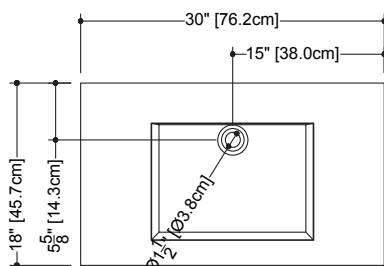

(762 x 457 x 51 mm)

1 SELECT MODEL AND FAUCET HOLES CONFIGURATION

- 1A - Without overflow
- or 1B - With overflow
- + 1Bi - Overflow trim finish

2 SELECT FINISH

3 OPTION

Pop-up drain p.316

4 FLOATING SINK BRACKET SYSTEM

Only offered with VCM30 (4" height)

Important: Bracket and/or decorative trim must be ordered at the same time as the lavatory. p.83

WEIGHT: 22 lb (US) 10 kg (CA)
APPROXIMATE DELIVERY: 4 weeks
FREIGHT: Consult Freight Annex

1A MODEL WITHOUT OVERFLOW (Ex.: VCM-30-1-GA)

MADE OF WETMAR BIO™

4" HEIGHT 2" SEMI-RECESSED

CODE	CODE	FAUCET HOLE	OVERFLOW	MATTE (MA)	TRUE HIGH GLOSS™ (GA)
VCM-30	VCMS-30	No hole	None	$995	$1130
VCM-30-1	VCMS-30-1	1 hole for mono faucet	None	$1035	$1170
VCM-30-8	VCMS-30-8	3 holes for 8" c/c faucet	None	$1055	$1190

1B MODEL WITH OVERFLOW (Ex.: VCM-30-O-1-PC-GA)

4" HEIGHT 2" SEMI-RECESSED

CODE	CODE	FAUCET HOLE	OVERFLOW	MATTE (MA)	TRUE HIGH GLOSS™ (GA)
VCM-30-O	VCMS-30-O	No hole	Overflow	$1100	$1250
VCM-30-O-1	VCMS-30-O-1	1 hole for mono faucet	Overflow	$1140	$1290
VCM-30-O-8	VCMS-30-O-8	3 holes for 8" c/c faucet	Overflow	$1160	$1310

+ 1Bi SELECT OVERFLOW TRIM FINISH Append selection to code (Ex.: VCM-30-O-1-PC-GA)

ADD TO CODE	DESCRIPTION	PRICE
-NT, -PC, -BN	No Trim, Polished Chrome, Brushed Nickel	No charge
-MB, -SB	Matte Black, Satin Brass	+$50

2 SELECT FINISH Append selection to code (Ex.: VCM-30-O-1-PC-GA)

ADD TO CODE	DESCRIPTION
-GA, -MA	White True High Gloss™, White Matte

PLAN VIEW