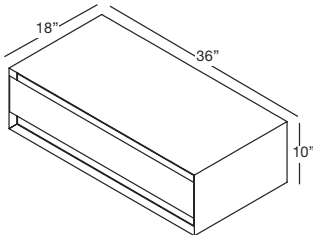

DRAWER CONFIGURATION

Horseshoe

3 INTEGRATED COUNTERTOP SELECTION (sold separately)

REFER TO LAVATORY SECTION FOR COUNTERTOP PRICING

· 2" / 4" height models

IMPORTANT: Do not forget to specify the optional pre-cut, see #4

ALSO COMPATIBLE WITH THE FOLLOWING WETSTYLE VESSEL SINK MODELS
(only if used with a wall-mounted faucet):

VCR821A, VTP821A, VC815A, VC821A, VOV815A, VOV821A

MM4210WM