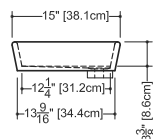

OVE COLLECTION

SERIES VOV 8-U 15", 21-1/2", 36" and 48" undermount

(381, 546, 914 and 1219 mm)

1 SELECT MODEL AND FAUCET HOLES CONFIGURATION

- 1A - Without overflow
- or
- 1B - With overflow
- +
- 1Bi - Overflow trim finish

2 SELECT FINISH

3 OPTION

Pop-up drain p.316

APPROXIMATE DELIVERY: 4 weeks
FREIGHT: Consult Freight Annex

*VOV815U is only available without overflow
**Oak bridge for model VOV848U can be ordered in other shades. p.308

1A MODEL WITHOUT OVERFLOW (Ex.: VOV848U-GA)

MADE OF WETMAR BIO™

CODE	OVERFLOW	ACCESSORY	MATTE (MA)	TRUE HIGH GLOSS™ (GA)
VOV 815U*	None	None	$575	$655
VOV 821U	None	None	$870	$990
VOV 836U	None	None	$1030	$1170
VOV 848U	None	Oak bridge wenge shade included**	$1340	$1520

1B MODEL WITH OVERFLOW (Ex.: VOV848U-O-PC-GA)

CODE	OVERFLOW	ACCESSORY	MATTE (MA)	TRUE HIGH GLOSS™ (GA)
VOV 821U-O	Overflow	None	$975	$1110
VOV 836U-O	Overflow	None	$1135	$1290
VOV 848U-O	Overflow	Oak bridge wenge shade included**	$1495	$1700

+ 1Bi SELECT OVERFLOW TRIM FINISH Append selection to code (Ex.: VOV848U-O-PC-GA)

ADD TO CODE	DESCRIPTION	PRICE
-NT, -PC, -BN	No Trim, Polished Chrome, Brushed Nickel	No charge
-MB, -SB	Matte Black, Satin Brass	15", 21" and 36" +$50 48" +$100

2 SELECT FINISH Append selection to code (Ex.: VOV848U-O-PC-GA)

ADD TO CODE	DESCRIPTION
-GA, -MA	White True High Gloss™, White Matte

PLAN VIEW

FRONT VIEW

SIDE VIEW

PLAN VIEW

FRONT VIEW

SIDE VIEW

PLAN VIEW

FRONT VIEW

SIDE VIEW

PLAN VIEW

FRONT VIEW

SIDE VIEW

NOTE: Approximate measurement. The manufacturer accepts 1/4" (6.35 mm) variance. WETSTYLE cannot be responsible for any technical errors and reserves the right to make revisions without notice.

OVE VESSEL SINK