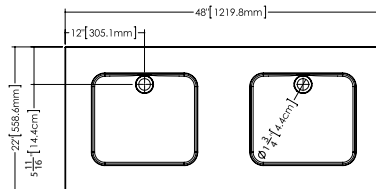

VDCOXS 48

PLAN VIEW

3 HOLES = 2 sets of 3 holes