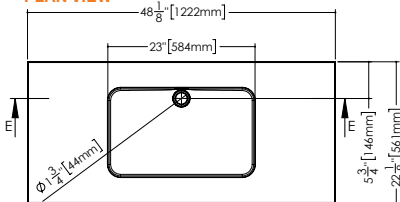

WEIGHT:			
VDCOS-48C	28 lb (US)	13 kg (CA)	
VDCOXS-48C	24 lb (US)	11 kg (CA)	
APPROXIMATE DELIVERY:	4 weeks		
FREIGHT:	Consult Freight Annex		

1A MODEL WITHOUT OVERFLOW (Ex.: VDCOS-48C-1-GA)

MADE OF WETMAR BIO™

4" HEIGHT 2" SEMI-RECESSED

CODE	CODE	FAUCET HOLE	OVERFLOW	MATTE (MA)	TRUE HIGH GLOSS™ (GA)	NEW MATTE BLACK (MBL) MATTE GREY (MGR)
VDCOS-48C	VDCOXS-48C	No hole	None	$1265	$1435	$1720
VDCOS-48C-1	VDCOXS-48C-1	1 hole for mono faucet	None	$1305	$1475	$1780
VDCOS-48C-8	VDCOXS-48C-8	3 holes for 8" c/c faucet	None	$1325	$1495	$1800

1B MODEL WITH OVERFLOW (Ex.: VDCOS-48C-O-1-PC-GA)

4" HEIGHT 2" SEMI-RECESSED

CODE	CODE	FAUCET HOLE	OVERFLOW	MATTE (MA)	TRUE HIGH GLOSS™ (GA)	NEW MATTE BLACK (MBL) MATTE GREY (MGR)
VDCOS-48C-O	VDCOXS-48C-O	No hole	Overflow	$1370	$1555	$1860
VDCOS-48C-O-1	VDCOXS-48C-O-1	1 hole for mono faucet	Overflow	$1410	$1595	$1900
VDCOS-48C-O-8	VDCOXS-48C-O-8	3 holes for 8" c/c faucet	Overflow	$1430	$1615	$1940

+ 1Bi SELECT OVERFLOW TRIM FINISH Append selection to code (Ex.: VDCOS-48C-O-1-PC-GA)

ADD TO CODE	DESCRIPTION	PRICE
-NT, -PC, -BN	No Trim, Polished Chrome, Brushed Nickel	No charge
-MB, -SB	Matte Black, Satin Brass	+$50

2 SELECT FINISH Append selection to code (Ex.: VDCOS-48C-O-1-PC-GA)

ADD TO CODE	DESCRIPTION
-GA, -MA, -MGR, -MBL	White True High Gloss™, White Matte, Matte Grey, Matte Black

VDCOS 48C

PLAN VIEW