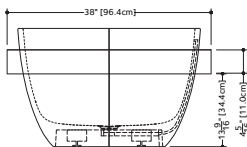

BE COLLECTION

BBE 01-SHELF 70" x 38" x 22"

(1778 x 964 x 558 mm)

BE BATHTUB

1. 1 SELECT MODEL
2. 2 SELECT DRAIN AND OVERFLOW FINISH
3. 3 SELECT PLUMBING CONNECTION
4. 4 SELECT FINISH
5. 5 ACCESSORIES

Oak bridge WENGE shade Included
Head Pillow HP01-5 p.313
Columns for wall or COL-WALL p.310
Deck mounted faucets COL-DECK p.310

CAPACITY: 90 gal (US) 340 l (CA)
WEIGHT: 217 lb (US) 94 kg (CA)
APPROXIMATE DELIVERY: 4 - 6 weeks
FREIGHT: Consult Freight Annex

WETSTYLE Plug & Bathe™ overflow and drain connection system includes:

Soft-touch pop-up drain, for built-in overflow. Fits both 1 - 1/2" ABS drain waste and 1 - 1/2" tubular brass

1 - 1/2" ABS direct vertical drain waste fitting (copper/brass options also available)

1 - 1/2" ABS 90° Elbow drain waste fitting (copper/brass options also available)

IMPORTANT

All WETSTYLE tubs are equipped with our **Plug & Bathe™** overflow/drain system permitting installation completely from above without the need to open the floor from beneath; there is no need for an island drain or similar supplemental connection equipment.

FAUCET INSTALLATION

Wall-mounted, floor-mounted or column for wall or deck mounted faucet (direct deck-mounted is not possible).

WITH SURROUND WOOD SHELF OPTION

Other measurements are the same as BBE 01 model, p. 18

1 SELECT MODEL

MADE OF WETMAR BIO™

CODE	POSITION	WOOD SHELF FINISH	MATTE (MA)	DUAL † (DA)	TRUE HIGH GLOSS™ (GA)
OAK					
BBE 01-R-___-SHELF-2		Wenge	$10030	$10320	$11300
BBE 01-R-___-SHELF-5		White	$10030	$10320	$11300
BBE 01-R-___-SHELF-31		Black	$10030	$10320	$11300
BBE 01-R-___-SHELF-36		Stone har. grey	$10030	$10320	$11300
BBE 01-R-___-SHELF-37		Coffee bean	$10030	$10320	$11300
BBE 01-R-___-SHELF-38		Smoked	$10030	$10320	$11300
WALNUT					
BBE 01-R-___-SHELF-11	Freestanding Right	Natural	$10185	$10485	$11490
BBE 01-R-___-SHELF-12		Nat. no calico	$10185	$10485	$11490
BBE 01-R-___-SHELF-16		Chocolate	$10185	$10485	$11490
PREMIUM					
BBE 01-R-___-SHELF-81		Eucalyptus	$10720	$11065	$12145
BBE 01-R-___-SHELF-82		Mozambique	$10720	$11065	$12145
OAK					
BBE 01-L-___-SHELF-2		Wenge	$10030	$10320	$11300
BBE 01-L-___-SHELF-5		White	$10030	$10320	$11300
BBE 01-L-___-SHELF-31		Black	$10030	$10320	$11300
BBE 01-L-___-SHELF-36		Stone har. grey	$10030	$10320	$11300
BBE 01-L-___-SHELF-37		Coffee bean	$10030	$10320	$11300
BBE 01-L-___-SHELF-38		Smoked	$10030	$10320	$11300
WALNUT					
BBE 01-L-___-SHELF-11	Freestanding Left	Natural	$10185	$10485	$11490
BBE 01-L-___-SHELF-12		Nat. no calico	$10185	$10485	$11490
BBE 01-L-___-SHELF-16		Chocolate	$10185	$10485	$11490
PREMIUM					
BBE 01-L-___-SHELF-81		Eucalyptus	$10720	$11065	$12145
BBE 01-L-___-SHELF-82		Mozambique	$10720	$11065	$12145

4 Insert WETMAR BiO finish letter (GA, DA, MA, BL or GR)

3 Insert "-COP" if copper/brass connection is required (local code dependant) +$230 (ex.: BBE01-L-PC-COP-GA-SHELF-2)

2 Insert drain and overflow trim finish (use below code chart)

2 SELECT DRAIN AND OVERFLOW TRIM FINISH Append selection to code (Ex.: BST01-PC-GA)

	WHITE	POLISHED CHROME	BRUSHED NICKEL	PRICE	MATTE BLACK	SATIN BRASS	PRICE
Drain cover and o/f metal trim		-PC	-BN	No charge	-MB	-SB	+$300
Drain cover only (o/f without trim)	-WHNT	-PCNT	-BNNT	No charge	-MBNT	-SBNT	+$200

† Dual finish: True High Gloss™ interior and rim and matte exterior.

NEW - CUSTOM COLORS AVAILABLE +$2400 to price of Gloss (GA) finish
RAL/Pantone code or color sample to be specified

NOTE: Approximate measurement. The manufacturer accepts 1/4" (6.35 mm) variance. WETSTYLE cannot be responsible for any technical errors and reserves the right to make revisions without notice.