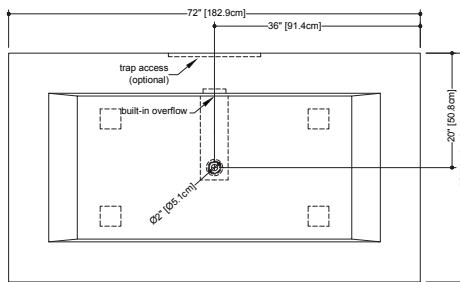

PLAN VIEW

FRONT VIEW

SIDE VIEW

CUBE COLLECTION

BC 04 62" x 30" x 24"

(1575 x 762 x 610 mm)

CUBE BATHTUB

- 1 SELECT MODEL
- 2 SELECT DRAIN AND OVERFLOW FINISH
- 3 SELECT PLUMBING CONNECTION
- 4 SELECT FINISH
- 5 ACCESSORIES