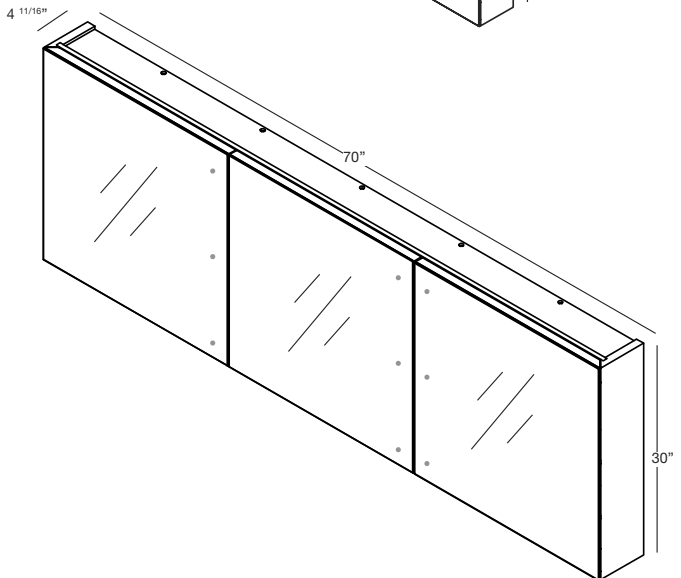

M COLLECTION

MIRRORED CABINET 30" Surface Mount – 28", 34", 40", 46", 58" and 70" (711, 864, 1016, 1168, 1473 and 1778 mm length)

M2830ME

M4630ME

M3430ME

M5830ME

M4030ME

M7030ME