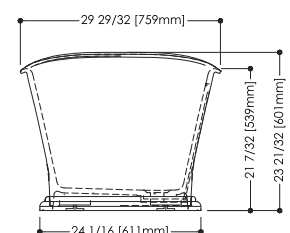

PLAN VIEW

FRONT VIEW

SIDE VIEW

NOTE: Approximate measurement. The manufacturer accepts 1/4" (6.35 mm) variance. WETSTYLE cannot be responsible for any technical errors and reserves the right to make revisions without notice.