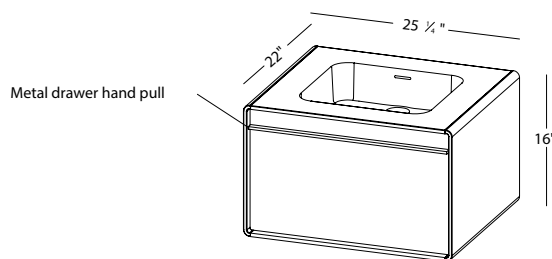

DÉCO COLLECTION

VANITY 24" Wall-mount – 1 drawer

(610 mm length)

1 NOTES

WOOD: All natural wood finishes, AWI Rated 5 Finish, FSC Certified, CARB Compliant, Formaldehyde free, may differ slightly from sample or pictures as natural wood grains vary somewhat from piece to piece adding natural beauty and character making each made-to-order piece unique

IMPORTANT: Please indicate on your purchase order your choice of lavatory. Must be purchased with a WETSTYLE Deco integrated countertop (sold separately). Vessel sinks cannot be used with Deco vanities.

DCO24WM

FEATURES

- Hand pull and legs made of solid stainless steel
- Finished interior drawers
- Slow closing ball bearing glides

DRAWER CONFIGURATION

Horseshoe

APPROXIMATE DELIVERY:	4 - 6 weeks *7 weeks for premium finishes
FREIGHT:	Consult Freight Annex

2 AVAILABLE CONFIGURATIONS (ex: DCO24WM-W11L21-MB)

CONFIGURATION	DRAWER FACADE (L)	EXTERIOR (L)	NEXT STEP
WL	Wood (W)	Lacquer (L)	Go to 3.1
WW	Wood (W)	Wood (W)	Go to 3.2
LL	Lacquer (L)	Lacquer (L)	Go to 3.3

HOW TO BUILD A CODE

	DRAWER FACADE (L)		EXTERIOR (L)		METAL FINISH	Use opposite page to ensure your finish combination is possible
	W or L	Color code	W or L	Color code	Metal code	
Déco 24" Wall-mount	W or L	Color code	W or L	Color code	Metal code	
Example: DCO24WM	-W	-1	-L	-21	-MB	

NOTE: Approximate measurement. The manufacturer accepts 1/4" (6.35 mm) variance. WETSTYLE cannot be responsible for any technical errors and reserves the right to make revisions without notice.