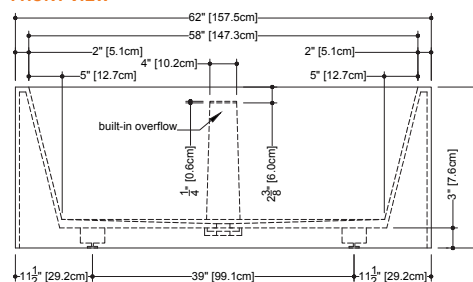

SIDE VIEW

CUBE COLLECTION

BC 05 72" x 40" x 24" Drop-in bathtub - no apron

(1829 x 1016 x 610 mm)

- 1 SELECT MODEL
- 2 SELECT DRAIN AND OVERFLOW FINISH
- 3 SELECT PLUMBING CONNECTION
- 4 SELECT FINISH
- 5 ACCESSORIES