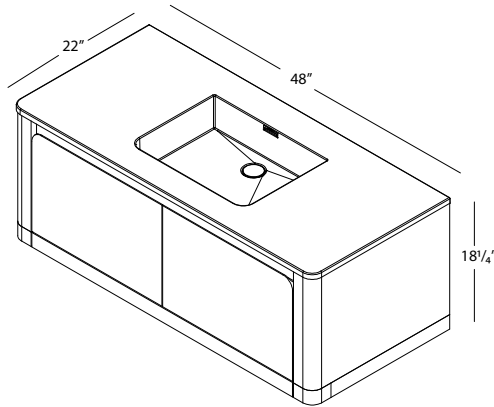

BAUHAUS COLLECTION

NEW

BAUHAUS 48C Wall-mount – Center basin

1 NOTES

THIS UNIT MUST BE SECURED TO THE WALL

WOOD: All natural wood finishes, AWI Rated 5 Finish, FSC Certified, CARB Compliant, Formaldehyde free, may differ slightly from sample or pictures as natural wood grains vary somewhat from piece to piece adding natural beauty and character making each made-to-order piece unique

IMPORTANT: Please indicate on your purchase order your choice of lavatory. Must be purchased with a WETSTYLE Bauhaus integrated countertop (sold separately). Vessel sinks cannot be used with Bauhaus vanities, unless a countertop is used.

DRAWERS CONFIGURATION

APPROXIMATE DELIVERY: 4-6 weeks
FREIGHT: Consult Freight Annex

2 AVAILABLE CONFIGURATIONS (ex: EBHS48-C-WM-L28W1)

CONFIGURATION	DRAWER FAÇADE AND SIDES	TRIM	NEXT STEP
LW	Lacquer (L)	Wood (W)	Go to 3.1
WW	Wood (W)	Wood (W)	Go to 3.2
LL	Lacquer (L)	Lacquer (L)	Go to 3.3
WL	Wood (W)	Lacquer (L)	Go to 3.4

HOW TO BUILD A CODE

Bauhaus 48C Wall-Mount with St. Har. Grey Drawer/Sides and Oak Natural Trim Example: EBHS48-C-WM	DRAWER FAÇADE AND SIDES		TRIM		Use opposite page to ensure your finish combination is possible
	W or L	Color code	W or L	Color code	
	-L	-28	-W	-1	

4 INTEGRATED COUNTERTOP SELECTION SOLD SEPARATELY

REFER TO LAVATORY SECTION FOR COUNTERTOP PRICING
Lavatory and vanity must be ordered at the same time as the lavatory requires special preparation at the factory

NOTE: Approximate measurement. The manufacturer accepts 1/4" (6.35 mm) variance. WETSTYLE cannot be responsible for any technical errors and reserves the right to make revisions without notice.