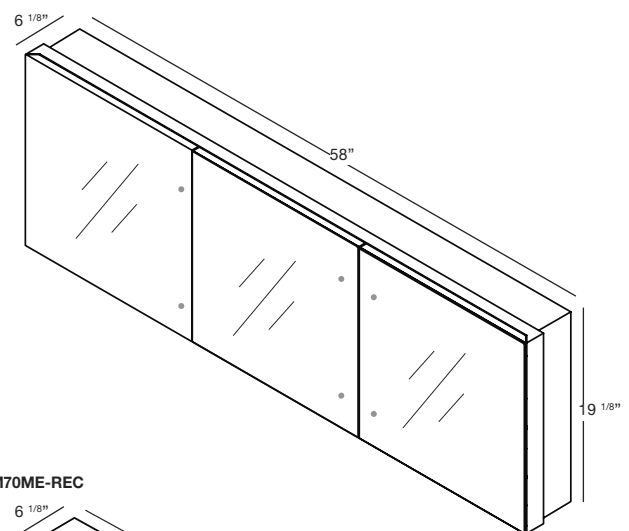

M COLLECTION

MIRRORED CABINET 19¹/₈" Recessed – 28", 34", 40", 46", 58" and 70" (711, 864, 1016, 1168, 1473 and 1778 mm length)

Exterior depth: 2 1/4" – Recessed depth: 3 3/4" – Interior depth: 4 1/2"

M58ME-REC

NOTE: Approximate measurement. The manufacturer accepts 1/4" (6.35 mm) variance. WETSTYLE cannot be responsible for any technical errors and reserves the right to make revisions without notice.

M COLLECTION