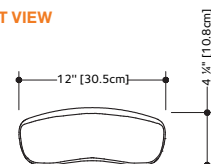

WALL MOUNTED NICHE

WALL-MOUNTED NICHEs 18" height 6" depth x 26" length x 18" height

(152 x 660 x 457 mm)

HEIGHT		FINISHES					
INCHES	CM	WOOD	WENGE (2)	WHITE (5)	BLACK (31)	ST. HAR. GREY (36)	PRICE
18"	46	OAK	S1800-2	S1800-5	S1800-31	S1800-36	$645
INCHES	CM	WOOD	COFFEE BEAN (37)	SMOKED (38)	PRICE	NATURAL (1)	PRICE
18"	46	OAK	S1800-37	S1800-38	$645	S1800-1	$855
INCHES	CM	WOOD	NATURAL (11)	NATURAL NO CALICO (12)	CHOCOLATE (12)	PRICE	
18"	46	WALNUT	S1800-11	S1800-12	S1800-16	$855	
INCHES	CM	WOOD	EUCALYPTUS* (81)	MOZAMBIQUE* (82)	PRICE		
18"	46	PREMIUM	S1800-81	S1800-82	$1010		

APPROXIMATE DELIVERY: 4 weeks
*6 weeks for premium finishes
FREIGHT: Consult Freight Annex

COMPLEMENTS

HEAD/BACK REST 25" height 3-3/4" depth x 13" length x 25" height

(9.5 x 33 x 63.5 mm)

FOR CUBE BATHTUB MODELS (except BC12 and BC14)

HEIGHT		FINISHES		
INCHES	CM	WHITE	BLACK	PRICE
25"	63.5	HBR-25-2	HBR-25-5	$515

WEIGHT: 9 lb (US) 4 kg (CA)
APPROXIMATE DELIVERY: < 1 week
FREIGHT: Consult Freight Annex

HEAD PILLOW 1-1/4" depth x 12" length x 4-1/4" height

(32 x 305 x 108 mm)

FOR ALL BATHTUB MODELS

FINISHES	
WHITE	PRICE
HP01-5	$225

APPROXIMATE DELIVERY: < 1 week
FREIGHT: Consult Freight Annex

FRONT VIEW

NOTE: Approximate measurement. The manufacturer accepts 1/4" (6.35 mm) variance. WETSTYLE cannot be responsible for any technical errors and reserves the right to make revisions without notice.