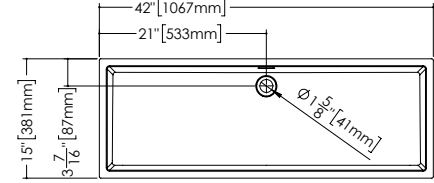

VC 842U (weight 33 lb/15 kg)

PLAN VIEW

FRONT VIEW