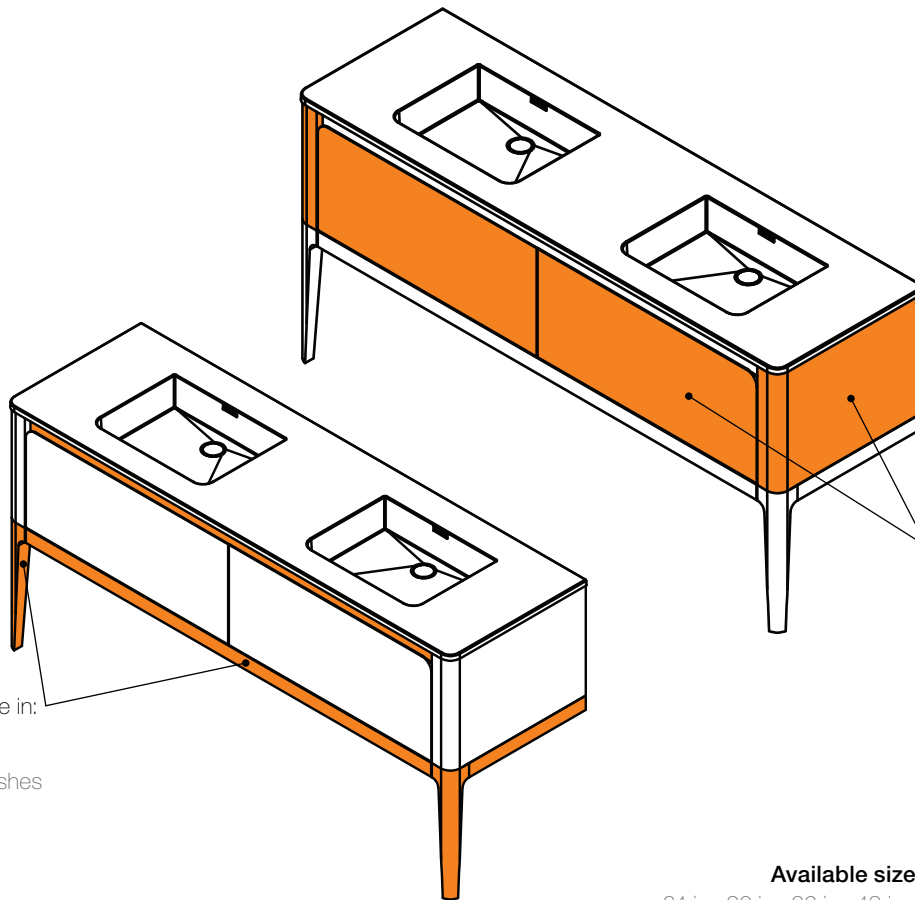

BAUHAUS COLLECTION - CUSTOMIZE TO YOUR TASTE AND DECOR

Wetstyle's new signature collection

Inspired by the tenet of the Bauhaus Movement, form follows function. Straightforward simplicity and elegantly rounded corners combined with smooth textures and the warmth of wood bring any bathroom to a new level of modern elegance. The Bauhaus Collection offers multiple options in size and finish to suit every taste and decor.