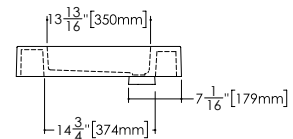

CUBE COLLECTION

VC 48-1D 48" x 22" x 4"

(1219 x 559 x 102 mm)

VCS 48-1D 48" x 22" x 2"

(1219 x 559 x 51 mm)

CUBE LAVATORY

1 SELECT MODEL AND FAUCET HOLES CONFIGURATION

- 1A - Without overflow
- or
- 1B - With overflow
- + 1Bi - Overflow trim finish

2 SELECT FINISH

3 ACCESSORY INCLUDED

Oak bridge in wenge shade.
Other shades must be specified p.308

4 OPTION

Pop-up drain p.316

5 FLOATING SINK BRACKET SYSTEM

Important: Bracket and/or decorative trim must be ordered at the same time as the lavatory. p.83

WEIGHT: 46 lb (US) 21 kg (CA)
APPROXIMATE DELIVERY: 4 weeks
FREIGHT: Consult Freight Annex

1A MODEL WITHOUT OVERFLOW (Ex.: VC-48D-1-GA)

MADE OF WETMAR BIO™

4" HEIGHT 2" SEMI-RECESSED

CODE	CODE	FAUCET HOLE	OVERFLOW	MATTE (MA)	TRUE HIGH GLOSS™ (GA)
VC48-1D	VCS48-1D	No hole	None	$1500	$1705
VC48-1D-1	VCS48-1D-1	2 x 1 hole for mono faucet	None	$1560	$1765
VC48-1D-8	VCS48-1D-8	2 x 3 holes for 8" c/c faucet	None	$1580	$1785

1B MODEL WITH OVERFLOW (Ex.: VC-48D-O-1-PC-GA)

4" HEIGHT 2" SEMI-RECESSED

CODE	CODE	FAUCET HOLE	OVERFLOW	MATTE (MA)	TRUE HIGH GLOSS™ (GA)
VC48-1D-O	VCS48-1D-O	No hole	Overflow	$1605	$1825
VC48-1D-O-1	VCS48-1D-O-1	2 x 1 hole for mono faucet	Overflow	$1665	$1885
VC48-1D-O-8	VCS48-1D-O-8	2 x 3 holes for 8" c/c faucet	Overflow	$1685	$1905

+ 1Bi SELECT OVERFLOW TRIM FINISH Append selection to code (Ex.: VC-48D-O-1-PC-GA)

ADD TO CODE	DESCRIPTION	PRICE
-NT, -PC, -BN	No Trim, Polished Chrome, Brushed Nickel	No charge
-MB, -SB	Matte Black, Satin Brass	+$50

2 SELECT FINISH Append selection to code (Ex.: VC-48D-O-1-PC-GA)

ADD TO CODE	DESCRIPTION
-GA, -MA	White True High Gloss™, White Matte

1D = 1 CENTER DRAIN

VC 48-1D

FRONT VIEW

SIDE VIEW

VCS 48-1D

FRONT VIEW

SIDE VIEW