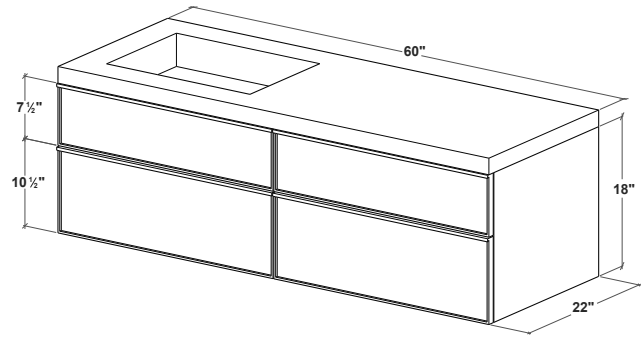

WOOD: All natural wood finishes, AWI Rated 5 Finish, FSC Certified, CARB Compliant, Formaldehyde free may differ slightly from sample or pictures as natural wood grains vary somewhat from piece to piece adding natural beauty and character making each made-to-order piece unique.

IMPORTANT: Please indicate on your purchase order your choice of lavatory. Must be purchased with a WETSTYLE integrated countertop (sold separately). Vessel sinks cannot be used with FRAME Linea vanities without a countertop. Lavatory will extend beyond the vanity by approximately 1/6" on both sides to better prevent potential water accumulation between the lavatory and the vanity.

2 MODEL SELECTION 60" LEFT BASIN

FINISHES		CODE	PRICE
WOOD			
Oak	Natural (1)	FRL60WM-L-1	$6525
Oak	Wenge (2)	FRL60WM-L-2	$6230
Oak	White (5)	FRL60WM-L-5	$6230
Oak	Black (31)	FRL60WM-L-31	$6230
Oak	St. Har. Grey (36)	FRL60WM-L-36	$6230
Oak	Coffee Bean (37)	FRL60WM-L-37	$6230
Oak	Smoked (38)	FRL60WM-L-38	$6230
WOOD			
Walnut	Natural No Calico (12)	FRL60WM-L-12	$6525
Walnut	Chocolate (16)	FRL60WM-L-16	$6525
LACQUER			
Mat	White (21)	FRL60WM-L-21	$5870
Mat	St. Har. Grey (28)	FRL60WM-L-28	$5870
Mat	Black (29)	FRL60WM-L-29	$5870

* Walnut natural (11) and premium finishes not available

FRL60WM-L

FEATURES

- All wood construction
- Hand pull crafted in solid wood
- Finished drawer interiors
- Blum slow close glides
- Vertical grain pattern