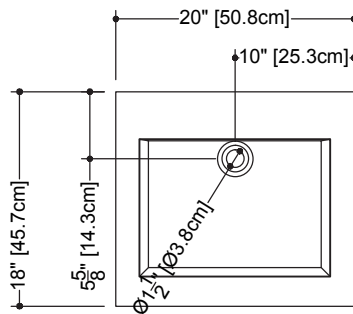

CUBE COLLECTION METRO SERIES

VCM 20 20" x 18" x 4"

(508 x 457 x 102 mm)

VCMS 20 20" x 18" x 2"

(508 x 457 x 51 mm)

1 SELECT MODEL AND FAUCET HOLES CONFIGURATION

- 1A - Without overflow
- or 1B - With overflow
- + 1Bi - Overflow trim finish

2 SELECT FINISH

3 OPTION

Pop-up drain

p.316

WEIGHT: 17 lb (US) 8 kg (CA)
APPROXIMATE DELIVERY: 4 weeks
FREIGHT: Consult Freight Annex

1A MODEL WITHOUT OVERFLOW (Ex.: VCM-20-1-GA)

MADE OF WETMAR BIO™

4" HEIGHT 2" SEMI-RECESSED

CODE	CODE	FAUCET HOLE	OVERFLOW	MATTE (MA)	TRUE HIGH GLOSS™ (GA)
VCM-20	VCMS-20	No hole	None	$810	$920
VCM-20-1	VCMS-20-1	1 hole for mono faucet	None	$850	$960
VCM-20-8	VCMS-20-8	3 holes for 8" c/c faucet	None	$870	$980

1B MODEL WITH OVERFLOW (Ex.: VCM-20-O-1-PC-GA)

4" HEIGHT 2" SEMI-RECESSED

CODE	CODE	FAUCET HOLE	OVERFLOW	MATTE (MA)	TRUE HIGH GLOSS™ (GA)
VCM-20-O	VCMS-20-O	No hole	Overflow	$915	$1040
VCM-20-O-1	VCMS-20-O-1	1 hole for mono faucet	Overflow	$955	$1080
VCM-20-O-8	VCMS-20-O-8	3 holes for 8" c/c faucet	Overflow	$975	$1100

+ 1Bi SELECT OVERFLOW TRIM FINISH Append selection to code (Ex.: VCM-20-O-1-PC-GA)

ADD TO CODE	DESCRIPTION	PRICE
-NT, -PC, -BN	No Trim, Polished Chrome, Brushed Nickel	No charge
-MB, -SB	Matte Black, Satin Brass	+$50

2 SELECT FINISH Append selection to code (Ex.: VCM-20-O-1-PC-GA)

ADD TO CODE	DESCRIPTION
-GA, -MA	White True High Gloss™, White Matte

PLAN VIEW