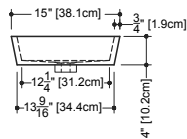

OVE COLLECTION

SERIES VOV 8-U 15", 21-1/2", 36" and 48" undermount

(381, 546, 914 and 1219 mm)

1 SELECT MODEL AND FAUCET HOLES CONFIGURATION

- 1A - Without overflow
- or
- 1B - With overflow
- +
- 1Bi - Overflow trim finish

2 SELECT FINISH

3 OPTION

Pop-up drain p.316

APPROXIMATE DELIVERY: 4 weeks
FREIGHT: Consult Freight Annex

*VOV815U is only available without overflow
**Oak bridge for model VOV848U can be ordered in other shades. p.308

1A MODEL WITHOUT OVERFLOW (Ex.: VOV848U-GA)

MADE OF WETMAR BIO™

CODE	OVERFLOW	ACCESSORY	MATTE (MA)	TRUE HIGH GLOSS™ (GA)
VOV 815U*	None	None	$575	$655
VOV 821U	None	None	$870	$990
VOV 836U	None	None	$1030	$1170
VOV 848U	None	Oak bridge wenge shade included**	$1340	$1520

1B MODEL WITH OVERFLOW (Ex.: VOV848U-O-PC-GA)

CODE	OVERFLOW	ACCESSORY	MATTE (MA)	TRUE HIGH GLOSS™ (GA)
VOV 821U-O	Overflow	None	$975	$1110
VOV 836U-O	Overflow	None	$1135	$1290
VOV 848U-O	Overflow	Oak bridge wenge shade included**	$1495	$1700

+ 1Bi SELECT OVERFLOW TRIM FINISH Append selection to code (Ex.: VOV848U-O-PC-GA)

ADD TO CODE	DESCRIPTION	PRICE
-NT, -PC, -BN	No Trim, Polished Chrome, Brushed Nickel	No charge
-MB, -SB	Matte Black, Satin Brass	15", 21" and 36" +$50 48" +$100

2 SELECT FINISH Append selection to code (Ex.: VOV848U-O-PC-GA)

ADD TO CODE	DESCRIPTION
-GA, -MA	White True High Gloss™, White Matte

PLAN VIEW

FRONT VIEW

SIDE VIEW

PLAN VIEW

FRONT VIEW

SIDE VIEW

PLAN VIEW

FRONT VIEW

SIDE VIEW

PLAN VIEW

FRONT VIEW

SIDE VIEW

NOTE: Approximate measurement. The manufacturer accepts 1/4" (6.35 mm) variance. WETSTYLE cannot be responsible for any technical errors and reserves the right to make revisions without notice.

OVE VESSEL SINK