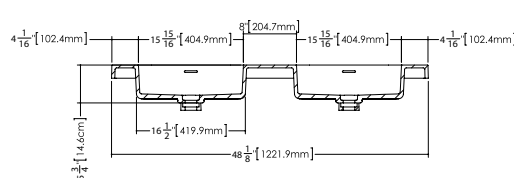

DÉCO COLLECTION

VDCOS 48 48 1/8" x 22" x 2"

(1219 x 559 x 51 mm)

VDCOXS 48 48" x 22" x 7/16"

(1219 x 559 x 11 mm)

1 SELECT MODEL AND FAUCET HOLES CONFIGURATION

- 1A - Without overflow
- or
- 1B - With overflow
- +
- 1Bi - Overflow trim finish

2 SELECT FINISH

3 OPTION - IMPORTANT

Important: This sink has a recessed drain hole. For a perfect look, we strongly recommend using the following drain models: DS02RF or DS02RF-O p.316

WEIGHT:		
VDCOS-48	32 lb (US)	15 kg (CA)
VDCOXS-48	28 lb (US)	13 kg (CA)
APPROXIMATE DELIVERY:	4 weeks	
FREIGHT:	Consult Freight Annex	

1A MODEL WITHOUT OVERFLOW (Ex.: VDCOS-48-1-GA)

MADE OF WETMAR BIO™

4" HEIGHT 2" SEMI-RECESSED

CODE	CODE	FAUCET HOLE	OVERFLOW	MATTE (MA)	TRUE HIGH GLOSS™ (GA)	NEW MATTE BLACK (MBL) MATTE GREY (MGR)
VDCOS-48	VDCOXS-48	No hole	None	$1475	$1675	$2010
VDCOS-48-1	VDCOXS-48-1	1 hole for mono faucet	None	$1535	$1735	$2070
VDCOS-48-8	VDCOXS-48-8	3 holes for 8" c/c faucet	None	$1555	$1755	$2090

1B MODEL WITH OVERFLOW (Ex.: VDCOS-48-O-1-PC-GA)

4" HEIGHT 2" SEMI-RECESSED

CODE	CODE	FAUCET HOLE	OVERFLOW	MATTE (MA)	TRUE HIGH GLOSS™ (GA)	NEW MATTE BLACK (MBL) MATTE GREY (MGR)
VDCOS-48-O	VDCOXS-48-O	No hole	Overflow	$1630	$1855	$2225
VDCOS-48-O-1	VDCOXS-48-O-1	1 hole for mono faucet	Overflow	$1690	$1915	$2285
VDCOS-48-O-8	VDCOXS-48-O-8	3 holes for 8" c/c faucet	Overflow	$1710	$1935	$2305

+ 1Bi SELECT OVERFLOW TRIM FINISH Append selection to code (Ex.: VDCOS-48-O-1-PC-GA)

ADD TO CODE	DESCRIPTION	PRICE
-NT, -PC, -BN	No Trim, Polished Chrome, Brushed Nickel	No charge
-MB, -SB	Matte Black, Satin Brass	+$50

2 SELECT FINISH Append selection to code (Ex.: VDCOS-48-O-1-PC-GA)

ADD TO CODE	DESCRIPTION
-GA, -MA, -MGR, -MBL	White True High Gloss™, White Matte, Matte Grey, Matte Black

VDCOS 48

PLAN VIEW

1 HOLE = 2 sets of 1 hole

FRONT VIEW

SIDE VIEW

VDCOXS 48