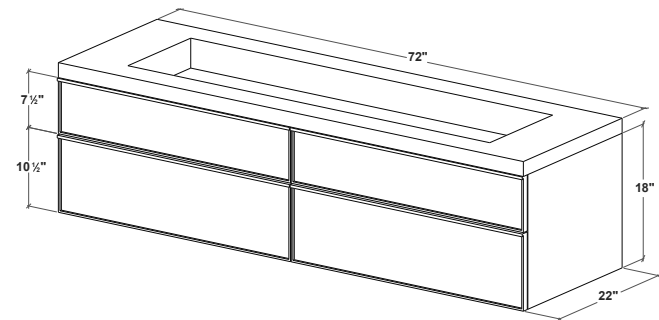

WOOD: All natural wood finishes, AWI Rated 5 Finish, FSC Certified, CARB Compliant, Formaldehyde free may differ slightly from sample or pictures as natural wood grains vary somewhat from piece to piece adding natural beauty and character making each made-to-order piece unique.

IMPORTANT: Please indicate on your purchase order your choice of lavatory. Must be purchased with a WETSTYLE integrated countertop (sold separately). Vessel sinks cannot be used with FRAME Linea vanities without a countertop. Lavatory will extend beyond the vanity by approximately 1/8" on both sides to better prevent potential water accumulation between the lavatory and the vanity.

2 MODEL SELECTION 72" TROUGH SINK

FINISHES		CODE	PRICE
WOOD			
Oak	Natural (1)	FRL72WM-T-1	$6535
Oak	Wenge (2)	FRL72WM-T-2	$6245
Oak	White (5)	FRL72WM-T-5	$6245
Oak	Black (31)	FRL72WM-T-31	$6245
Oak	St. Har. Grey (36)	FRL72WM-T-36	$6245
Oak	Coffee Bean (37)	FRL72WM-T-37	$6245
Oak	Smoked (38)	FRL72WM-T-38	$6245
WOOD			
Walnut	Natural No Calico (12)	FRL72WM-T-12	$6535
Walnut	Chocolate (16)	FRL72WM-T-16	$6535
LACQUER			
Mat	White (21)	FRL72WM-T-21	$5815
Mat	St. Har. Grey (28)	FRL72WM-T-28	$5815
Mat	Black (29)	FRL72WM-T-29	$5815

* Walnut natural (11) and premium finishes not available

FRL72WM-T

FEATURES

- All wood construction
- Hand pull crafted in solid wood
- Finished drawer interiors
- Blum slow close glides
- Vertical grain pattern