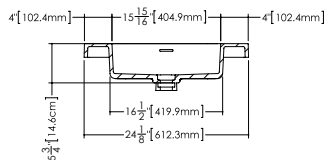

DÉCO COLLECTION

VDCOS 24 24-1/8" x 22" x 2"

(610 x 559 x 51 mm)

VDCOXS 24 24" x 22" x 7/16"

(610 x 559 x 11 mm)

1 SELECT MODEL AND FAUCET HOLES CONFIGURATION

- 1A - Without overflow
- or
- 1B - With overflow
- +
- 1Bi - Overflow trim finish

2 SELECT FINISH

3 OPTION - IMPORTANT

Important: This sink has a recessed drain hole. For a perfect look, we strongly recommend using the following drain models: DS02RF or DS02RF-O p.316

WEIGHT:
VDCOS-24 17 lb (US) 8 kg (CA)
VDCOXS-24 14 lb (US) 6 kg (CA)
APPROXIMATE DELIVERY: 4 weeks
FREIGHT: Consult Freight Annex

1A MODEL WITHOUT OVERFLOW (Ex.: VDCOS-24-1-GA)

MADE OF WETMAR BIO™

4" HEIGHT 2" SEMI-RECESSED

CODE	CODE	FAUCET HOLE	OVERFLOW	MATTE (MA)	TRUE HIGH GLOSS™ (GA)	NEW MATTE BLACK (MBL) MATTE GREY (MGR)
VDCOS-24	VDCOXS-24	No hole	None	$895	$1015	$1220
VDCOS-24-1	VDCOXS-24-1	1 hole for mono faucet	None	$935	$1055	$1260
VDCOS-24-8	VDCOXS-24-8	3 holes for 8" c/c faucet	None	$955	$1075	$1280

1B MODEL WITH OVERFLOW (Ex.: VDCOS-24-O-1-PC-GA)

4" HEIGHT 2" SEMI-RECESSED

CODE	CODE	FAUCET HOLE	OVERFLOW	MATTE (MA)	TRUE HIGH GLOSS™ (GA)	NEW MATTE BLACK (MBL) MATTE GREY (MGR)
VDCOS-24-O	VDCOXS-24-O	No hole	Overflow	$1000	$1135	$1360
VDCOS-24-O-1	VDCOXS-24-O-1	1 hole for mono faucet	Overflow	$1040	$1175	$1400
VDCOS-24-O-8	VDCOXS-24-O-8	3 holes for 8" c/c faucet	Overflow	$1060	$1195	$1420

+ 1Bi SELECT OVERFLOW TRIM FINISH Append selection to code (Ex.: VDCOS-24-O-1-PC-GA)

ADD TO CODE	DESCRIPTION	PRICE
-NT, -PC, -BN	No Trim, Polished Chrome, Brushed Nickel	No charge
-MB, -SB	Matte Black, Satin Brass	+$50

2 SELECT FINISH Append selection to code (Ex.: VDCOS-24-O-1-PC-GA)

ADD TO CODE	DESCRIPTION
-GA, -MA, -MGR, -MBL	White True High Gloss™, White Matte, Matte Grey, Matte Black

VDCOS 24

PLAN VIEW

FRONT VIEW

SIDE VIEW

VDCOXS 24

PLAN VIEW

FRONT VIEW

SIDE VIEW