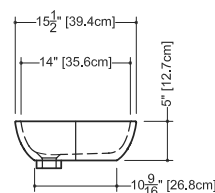

BE COLLECTION

SERIES VBE 8-A 21 3/4" and 36" above counter

(551 and 914 mm)

1 SELECT MODEL AND FAUCET HOLES CONFIGURATION

- 1A - Without overflow
- or 1B - With overflow
- + 1Bi - Overflow trim finish

2 SELECT FINISH

3 OPTION

Pop-up drain

p.316

APPROXIMATE DELIVERY:

4 weeks

FREIGHT:

Consult Freight Annex

1A MODEL WITHOUT OVERFLOW (Ex.: VBE821A-GA)

MADE OF WETMAR BIO™

CODE	OVERFLOW	MATTE (MA)	DUAL† (DA)	TRUE HIGH GLOSS™ (GA)
VBE 821A	None	$1010	$1070	$1150
VBE 836A	None	$1155	$1225	$1315

1B MODEL WITH OVERFLOW (Ex.: VBE821A-O-PC-GA)

CODE	OVERFLOW	MATTE (MA)	DUAL† (DA)	TRUE HIGH GLOSS™ (GA)
VBE 821A-O	Overflow	$1120	$1180	$1270
VBE 836A-O	Overflow	$1265	$1335	$1435

+ 1Bi SELECT OVERFLOW TRIM FINISH Append selection to code (Ex.: VBE821A-O-PC-GA)

ADD TO CODE	DESCRIPTION	PRICE
-NT, -PC, -BN	No Trim, Polished Chrome, Brushed Nickel	No charge
-MB, -SB	Matte Black, Satin Brass	+$50

2 SELECT FINISH Append selection to code (Ex.: VBE821A-O-PC-GA)

ADD TO CODE	DESCRIPTION
-GA, -DA, -MA	White True High Gloss™, White Dual*, White Matte

† Dual finish: True High Gloss™ interior and rim and matte exterior

BE VESSEL SINK

PLAN VIEW

FRONT VIEW

SIDE VIEW

PLAN VIEW

FRONT VIEW

SIDE VIEW

NOTE: Approximate measurement. The manufacturer accepts 1/4" (6.35 mm) variance. WETSTYLE cannot be responsible for any technical errors and reserves the right to make revisions without notice.