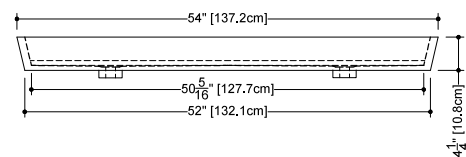

SIDE VIEW

NOTE: Approximate measurement. The manufacturer accepts 1/4" (6.35 mm) variance. WETSTYLE cannot be responsible for any technical errors and reserves the right to make revisions without notice.