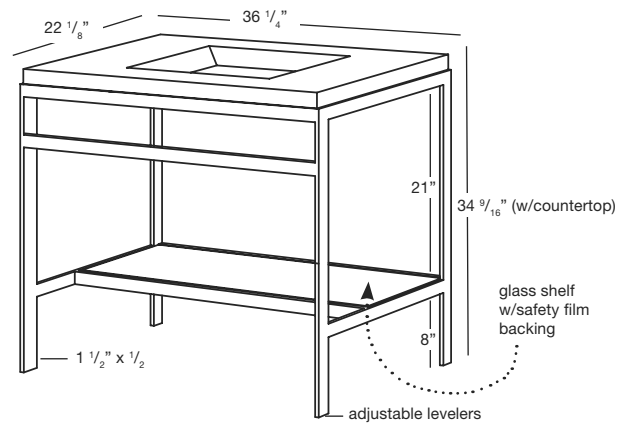

3 OPTION

Decorative round style bottle trap (see p. 316)
19" vertical mirror C2819 (see p. 296)

WEIGHT:	31 lb (US)	14 kg (CA)
APPROXIMATE DELIVERY:	< 1 week	
FREIGHT:	Consult Freight Annex	

NOTE: Approximate measurement. The manufacturer accepts 1/4" (6.35 mm) variance. WETSTYLE cannot be responsible for any technical errors and reserves the right to make revisions without notice.