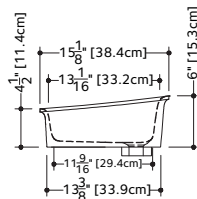

SIDE VIEW

NOTE: Approximate measurement. The manufacturer accepts 1/4" (6.35 mm) variance. WETSTYLE cannot be responsible for any technical errors and reserves the right to make revisions without notice.