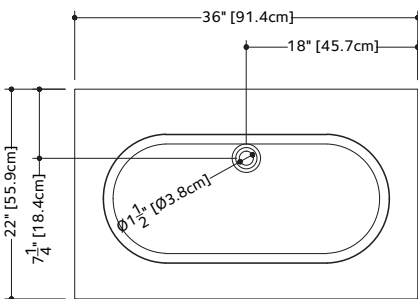

VOVS 36 36" x 22" x 2"

(914 x 559 x 51 mm)

OVE LAVATORY

1 SELECT MODEL AND FAUCET HOLES CONFIGURATION

- 1A - Without overflow
- or
- 1B - With overflow
- +
- 1Bi - Overflow trim finish

2 SELECT FINISH

3 OPTION

Pop-up drain p.316

4 FLOATING SINK BRACKET SYSTEM

Important: Bracket and/or decorative trim must be ordered at the same time as the lavatory. p.83

WEIGHT: 34 lb (US) 15 kg (CA)
APPROXIMATE DELIVERY: 4 weeks
FREIGHT: Consult Freight Annex

1A MODEL WITHOUT OVERFLOW (Ex.: VOV-36-1-GA)

MADE OF WETMAR BIO™

4" HEIGHT 2" SEMI-RECESSED

CODE	CODE	FAUCET HOLE	OVERFLOW	MATTE (MA)	TRUE HIGH GLOSS™ (GA)
VOV-36	VOVS-36	No hole	None	$1210	$1375
VOV-36-1	VOVS-36-1	1 hole for mono faucet	None	$1250	$1415
VOV-36-8	VOVS-36-8	3 holes for 8" c/c faucet	None	$1270	$1435

1B MODEL WITH OVERFLOW (Ex.: VOV-36-O-1-PC-GA)

4" HEIGHT 2" SEMI-RECESSED

CODE	CODE	FAUCET HOLE	OVERFLOW	MATTE (MA)	TRUE HIGH GLOSS™ (GA)
VOV-36-O	VOVS-36-O	No hole	Overflow	$1315	$1495
VOV-36-O-1	VOVS-36-O-1	1 hole for mono faucet	Overflow	$1355	$1535
VOV-36-O-8	VOVS-36-O-8	3 holes for 8" c/c faucet	Overflow	$1375	$1555

+ 1Bi SELECT OVERFLOW TRIM FINISH Append selection to code (Ex.: VOV-36-O-1-PC-GA)

ADD TO CODE	DESCRIPTION	PRICE
-NT, -PC, -BN	No Trim, Polished Chrome, Brushed Nickel	No charge
-MB, -SB	Matte Black, Satin Brass	+$50

2 SELECT FINISH Append selection to code (Ex.: VOV-36-O-1-PC-GA)

ADD TO CODE	DESCRIPTION
-GA, -MA	White True High Gloss™, White Matte

PLAN VIEW

VOV 36