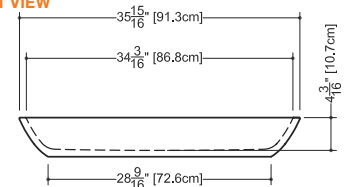

FRONT VIEW

SIDE VIEW