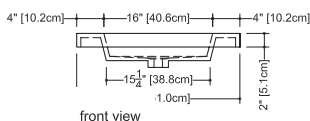

VCS 24

FRONT VIEW