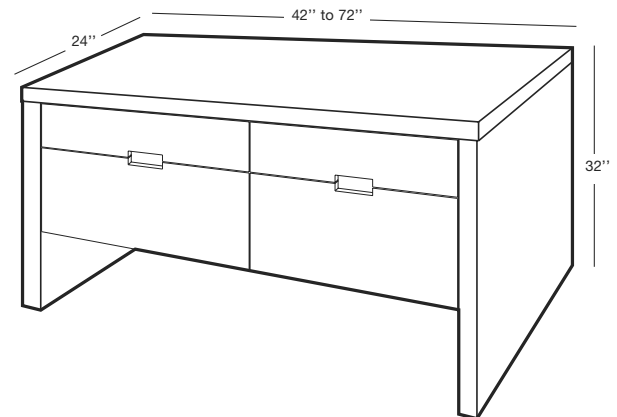

3 SINK COMPATIBILITY

See compatibility chart (p. 294-295)

APPROXIMATE DELIVERY: 4 weeks - *6 weeks for premium finishes
FREIGHT: Consult Freight Annex

NOTE: Approximate measurement. The manufacturer accepts 1/4" (6.35 mm) variance. WETSTYLE cannot be responsible for any technical errors and reserves the right to make revisions without notice.