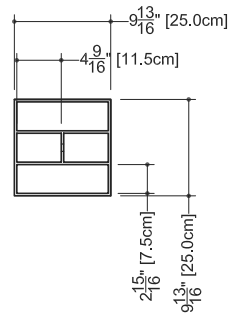

M COLLECTION

DRAWER DIVIDER for M Collection vanities

1 NOTES

AVAILABLE WITH THE FOLLOWING MODELS ONLY:

M3610WM, M4810WM, M6010WM, M7210WM, M3618WM, M4818WM, M6018WM and M7218WM

NATURAL BALTIC BIRCH	PRICE
MDV10	$220

APPROXIMATE DELIVERY: 4 weeks
FREIGHT: Consult Freight Annex

PLAN VIEW

FRONT VIEW

SIDE VIEW

NOTE: Approximate measurement. The manufacturer accepts 1/4" (6.35 mm) variance. WETSTYLE cannot be responsible for any technical errors and reserves the right to make revisions without notice.