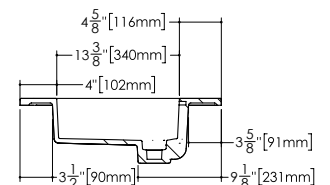

SIDE VIEW

NOTE: Approximate measurement. The manufacturer accepts 1/4" (6.35 mm) variance. WETSTYLE cannot be responsible for any technical errors and reserves the right to make revisions without notice.