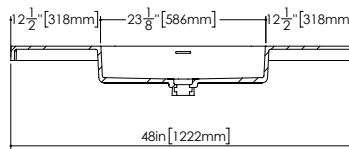

DÉCO COLLECTION

NEW

VDCOS 48C 48-1/8" x 22" x 2"

(1219 x 559 x 51 mm)

NEW

VDCOXS 48C 48" x 22" x 7/16"

(1219 x 559 x 11 mm)

DÉCO LAVATORY

1 SELECT MODEL AND FAUCET HOLES CONFIGURATION

- 1A - Without overflow
- or
- 1B - With overflow
- +
- 1Bi - Overflow trim finish

2 SELECT FINISH

3 OPTION - IMPORTANT

Important: This sink has a recessed drain hole. For a perfect look, we strongly recommend using the following drain models: DS02RF or DS02RF-O p.316

WEIGHT:			
VDCOS-48C	28 lb (US)	13 kg (CA)	
VDCOXS-48C	24 lb (US)	11 kg (CA)	
APPROXIMATE DELIVERY:	4 weeks		
FREIGHT:	Consult Freight Annex		

1A MODEL WITHOUT OVERFLOW (Ex.: VDCOS-48C-1-GA)

MADE OF WETMAR BIO™

4" HEIGHT 2" SEMI-RECESSED

CODE	CODE	FAUCET HOLE	OVERFLOW	MATTE (MA)	TRUE HIGH GLOSS™ (GA)	NEW MATTE BLACK (MBL) MATTE GREY (MGR)
VDCOS-48C	VDCOXS-48C	No hole	None	$1265	$1435	$1720
VDCOS-48C-1	VDCOXS-48C-1	1 hole for mono faucet	None	$1305	$1475	$1780
VDCOS-48C-8	VDCOXS-48C-8	3 holes for 8" c/c faucet	None	$1325	$1495	$1800

1B MODEL WITH OVERFLOW (Ex.: VDCOS-48C-O-1-PC-GA)

4" HEIGHT 2" SEMI-RECESSED

CODE	CODE	FAUCET HOLE	OVERFLOW	MATTE (MA)	TRUE HIGH GLOSS™ (GA)	NEW MATTE BLACK (MBL) MATTE GREY (MGR)
VDCOS-48C-O	VDCOXS-48C-O	No hole	Overflow	$1370	$1555	$1860
VDCOS-48C-O-1	VDCOXS-48C-O-1	1 hole for mono faucet	Overflow	$1410	$1595	$1900
VDCOS-48C-O-8	VDCOXS-48C-O-8	3 holes for 8" c/c faucet	Overflow	$1430	$1615	$1940

+ 1Bi SELECT OVERFLOW TRIM FINISH Append selection to code (Ex.: VDCOS-48C-O-1-PC-GA)

ADD TO CODE	DESCRIPTION	PRICE
-NT, -PC, -BN	No Trim, Polished Chrome, Brushed Nickel	No charge
-MB, -SB	Matte Black, Satin Brass	+$50

2 SELECT FINISH Append selection to code (Ex.: VDCOS-48C-O-1-PC-GA)

ADD TO CODE	DESCRIPTION
-GA, -MA, -MGR, -MBL	White True High Gloss™, White Matte, Matte Grey, Matte Black

VDCOS 48C

PLAN VIEW

FRONT VIEW