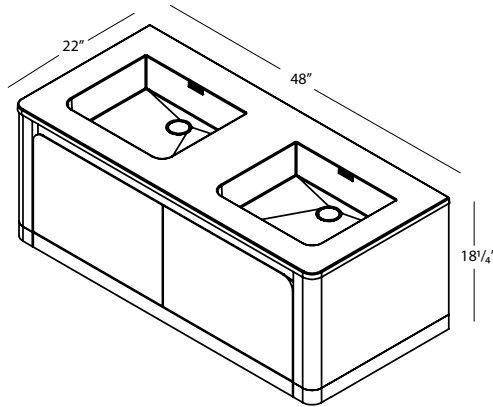

BAUHAUS COLLECTION

NEW

BAUHAUS 48" Wall-mount

1 NOTES

THIS UNIT MUST BE SECURED TO THE WALL

WOOD: All natural wood finishes, AWI Rated 5 Finish, FSC Certified, CARB Compliant, Formaldehyde free, may differ slightly from sample or pictures as natural wood grains vary somewhat from piece to piece adding natural beauty and character making each made-to-order piece unique

IMPORTANT: Please indicate on your purchase order your choice of lavatory. Must be purchased with a WETSTYLE Bauhaus integrated countertop (sold separately). Vessel sinks cannot be used with Bauhaus vanities, unless a countertop is used.

DRAWERS CONFIGURATION

LEFT
Horseshoe

RIGHT
Horseshoe

APPROXIMATE

DELIVERY: 4-6 weeks

FREIGHT: Consult Freight Annex

2 AVAILABLE CONFIGURATIONS (ex: EBHS48WM-L28W1)

CONFIGURATION	DRAWER FAÇADE AND SIDES	TRIM	NEXT STEP
LW	Lacquer (L)	Wood (W)	Go to 3.1
WW	Wood (W)	Wood (W)	Go to 3.2
LL	Lacquer (L)	Lacquer (L)	Go to 3.3
WL	Wood (W)	Lacquer (L)	Go to 3.4

HOW TO BUILD A CODE

Bauhaus 48" Wall-Mount with St. Har. Grey Drawer/Sides and Oak Natural Trim Example: EBHS48WM	DRAWER FAÇADE AND SIDES		TRIM		Use opposite page to ensure your finish combination is possible
	W or L	Color code	W or L	Color code	
	-L	-28	-W	-1	

4 INTEGRATED COUNTERTOP SELECTION SOLD SEPARATELY

REFER TO LAVATORY SECTION FOR COUNTERTOP PRICING
Lavatory and vanity must be ordered at the same time as the lavatory requires special preparation at the factory

NOTE: Approximate measurement. The manufacturer accepts 1/4" (6.35 mm) variance. WETSTYLE cannot be responsible for any technical errors and reserves the right to make revisions without notice.