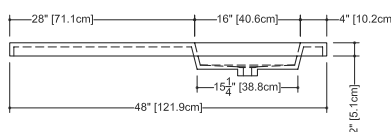

VCS 48R

FRONT VIEW