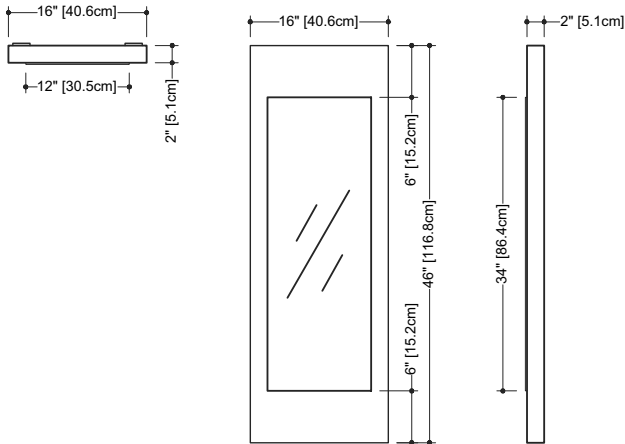

Z COLLECTION

MIRRORS 46" and 54" height

(117 and 137 mm height)

1 NOTES

FOR VERTICAL OR HORIZONTAL INSTALLATION.

WOOD: All natural wood finishes, may differ from sample or pictures as wood grains vary somewhat from piece to piece. This adds natural beauty and character making each made-to-order piece unique in veining, grain, pattern and color.

2 MODEL SELECTION

LENGTH		FINISHES					
INCHES	CM	WOOD	WENGE (2)	WHITE (5)	BLACK (31)	ST. HAR. GREY (36)	PRICE
46"	117	OAK	Z-21646-2	Z-21646-5	Z-21646-31	Z-21646-36	$945
54"	137	OAK	Z-21654-2	Z-21654-5	Z-21654-31	Z-21654-36	$1025
INCHES	CM	WOOD	COFFEE BEAN (37)	SMOKED (38)	PRICE	NATURAL (1)	PRICE
46"	117	OAK	Z-21646-37	Z-21646-38	$945	Z-21646-1	$1230
54"	137	OAK	Z-21654-37	Z-21654-38	$1025	Z-21654-1	$1340
INCHES	CM	WOOD	NATURAL (11)	NATURAL NO CALICO (12)	CHOCOLATE (16)		PRICE
46"	117	WALNUT	Z-21646-11	Z-21646-12	Z-21646-16		$1230
54"	137	WALNUT	Z-21654-11	Z-21654-12	Z-21654-16		$1340
INCHES	CM	WOOD	EUCALYPTUS (81)*	MOZAMBIQUE (82)*			PRICE
46"	117	PREMIUM	Z-21646-81	Z-21646-82			$1450
54"	137	PREMIUM	Z-21654-81	Z-21654-82			$1580

Z-21646

Z-21654

PLAN VIEW

FRONT VIEW

SIDE VIEW