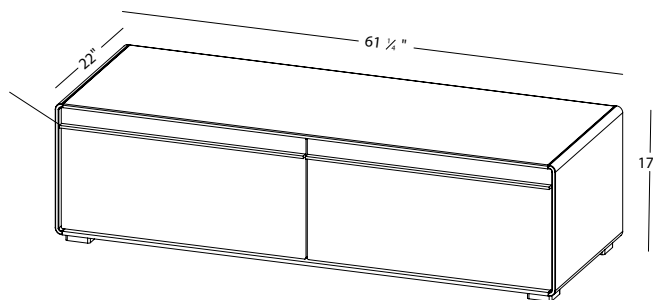

DÉCO COLLECTION

VANITY 60" Freestanding – 4 drawers

(1525 mm length)

1 NOTES

THIS UNIT CANNOT ACCOMODATE A SINK

WOOD: All natural wood finishes, AWI Rated 5 Finish, FSC Certified, CARB Compliant, Formaldehyde free, may differ slightly from sample or pictures as natural wood grains vary somewhat from piece to piece adding natural beauty and character making each made-to-order piece unique

Includes an inner pull-out drawer.

DCO60FS

Metal drawer hand pull

FEATURES

- Hand pull and legs made of solid stainless steel
- Finished interior drawers
- Slow closing ball bearing glides

DRAWERS CONFIGURATION

LEFT
Full depth
inner pull-out
drawer

RIGHT
Full depth
inner pull-out
drawer

LEFT
Full depth
inner pull-out
drawer

RIGHT
Full depth
inner pull-out
drawer

APPROXIMATE DELIVERY: 4 - 6 weeks
*7 weeks for premium finishes

FREIGHT: Consult Freight Annex

2 AVAILABLE CONFIGURATIONS (ex: DCO60FS-W11L21-MB)

CONFIGURATION	DRAWER FACADE (L)	EXTERIOR (L)	NEXT STEP
WL	Wood (W)	Lacquer (L)	Go to 3.1
WW	Wood (W)	Wood (W)	Go to 3.2
LL	Lacquer (L)	Lacquer (L)	Go to 3.3

HOW TO BUILD A CODE

	DRAWER FACADE (L)		EXTERIOR (L)		METAL FINISH	
<i>Déco 60" Wall-mount</i>	<i>W or L</i>	<i>Color code</i>	<i>W or L</i>	<i>Color code</i>	<i>Metal code</i>	
Example: DCO60FS	-W	-1	-L	-21	-MB	Use opposite page to ensure your finish combination is possible

NOTE: Approximate measurement. The manufacturer accepts 1/4" (6.35 mm) variance. WETSTYLE cannot be responsible for any technical errors and reserves the right to make revisions without notice.