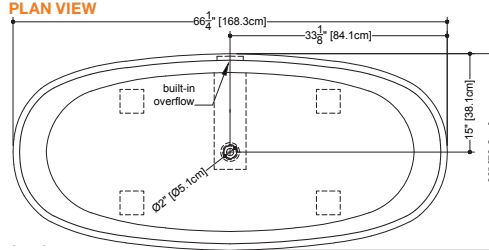

FAUCET INSTALLATION

Wall-mounted, floor-mounted or column for wall or deck mounted faucet (direct deck-mounted is not possible).

NOTE: Approximate measurement. The manufacturer accepts 1/4" (6.35 mm) variance. WETSTYLE cannot be responsible for any technical errors and reserves the right to make revisions without notice.

1 SELECT MODEL (Ex.: BOV01-66-PC-GA)

MADE OF WETMAR BIO™

CODE	POSITION	MATTE (MA)	TRUE HIGH GLOSS™ (GA)
BOV 01-66	Freestanding	$7200	$7860

2 SELECT DRAIN AND OVERFLOW TRIM FINISH Append selection to code (Ex.: BOV01-66-PC-GA)

	WHITE	POLISHED CHROME	BRUSHED NICKEL	PRICE	MATTE BLACK	SATIN BRASS	PRICE
Drain cover and o/f metal trim		-PC	-BN	No charge	-MB	-SB	+$300
Drain cover only (o/f without trim)	-WHNT	-PCNT	-BNNT	No charge	-MBNT	-SBNT	+$200

3 SELECT PLUMBING CONNECTION Append selection to code (Ex.: BOV01-66-PC-COP-GA)

This tub is equipped with **WETSTYLE Plug & Bathe™** overflow and drain connection system.

		PRICE
Included	Standard ABS connection	No charge
-COP	Copper connection (local code dependant)	+$230

4 SELECT FINISH Append selection to code (Ex.: BOV01-PC-GA)

ADD TO CODE	DESCRIPTION
-GA, -MA	White True High Gloss™, White Matte

NEW - CUSTOM COLORS AVAILABLE +$2400 to price of Gloss (GA) finish
RAL/Pantone code or color sample to be specified

PLAN VIEW