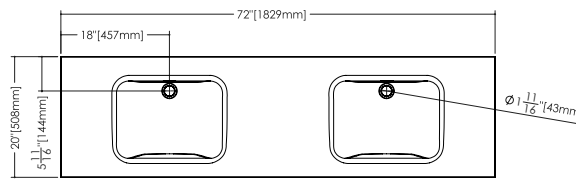

ELEMENT COLLECTION

VELXS 72 72" x 20" x 5/8"

(1829 x 508 x 16 mm)

1 SELECT MODEL AND FAUCET HOLES CONFIGURATION

- 1A - Without overflow
- or
- 1B - With overflow
- + 1Bi - Overflow trim finish

2 SELECT FINISH

3 OPTION

Pop-up drain p.316

WEIGHT: 44 lb (US) 20 kg (CA)
APPROXIMATE DELIVERY: 4 weeks
FREIGHT: Consult Freight Annex

1A MODEL WITHOUT OVERFLOW (Ex.: VELXS-72-1-GA)

MADE OF WETMAR BIO™

CODE	FAUCET HOLE	OVERFLOW	MATTE (MA)	TRUE HIGH GLOSS™ (GA)
VELXS-72	No hole	None	$1630	$2040
VELXS-72-1	1 hole for mono faucet	None	$160	$2100
VELXS-72-8	3 holes for 8" c/c faucet	None	$1710	$2120

1B MODEL WITH OVERFLOW (Ex.: VELXS-72-O-1-PC-GA)

MADE OF WETMAR BIO™

CODE	FAUCET HOLE	OVERFLOW	MATTE (MA)	TRUE HIGH GLOSS™ (GA)
VELXS-72-O	No hole	Overflow	$1760	$2220
VELXS-72-O-1	1 hole for mono faucet	Overflow	$1820	$2280
VELXS-72-O-8	3 holes for 8" c/c faucet	Overflow	$1840	$2300

+ 1Bi SELECT OVERFLOW TRIM FINISH Append selection to code (Ex.: VELXS-72-O-1-PC-GA)

ADD TO CODE	DESCRIPTION	PRICE
-NT, -PC, -BN	No Trim, Polished Chrome, Brushed Nickel	No charge
-MB, -SB	Matte Black, Satin Brass	+$100

2 SELECT FINISH Append selection to code (Ex.: VELXS-72-O-1-PC-GA)

ADD TO CODE	DESCRIPTION
-GA, -MA	White True High Gloss™, White Matte

PLAN VIEW