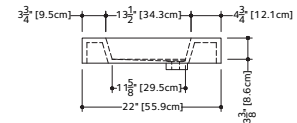

OVE COLLECTION

VOV 48 48" x 22" x 4"

(1219 x 559 x 102 mm)

VOVS 48 48" x 22" x 2"

(1219 x 559 x 51 mm)

1 SELECT MODEL AND FAUCET HOLES CONFIGURATION

- 1A - Without overflow
- or 1B - With overflow
- + 1Bi - Overflow trim finish

2 SELECT FINISH

3 ACCESSORY INCLUDED

Oak bridge wenge shade. Other shades must be specified p.308

4 OPTION

Pop-up drain p.316

5 FLOATING SINK BRACKET SYSTEM

Important: Bracket and/or decorative trim must be ordered at the same time as the lavatory. p.83

WEIGHT: 42 lb (US) 19 kg (CA)
APPROXIMATE DELIVERY: 4 weeks
FREIGHT: Consult Freight Annex

1A MODEL WITHOUT OVERFLOW (Ex.: VOV-48-1-GA)

MADE OF WETMAR BIO™

4" HEIGHT 2" SEMI-RECESSED

CODE	CODE	FAUCET HOLE	OVERFLOW	MATTE (MA)	TRUE HIGH GLOSS™ (GA)
VOV-48	VOVS-48	No hole	None	$1365	$1550
VOV-48-1	VOVS-48-1	1 hole for mono faucet	None	$1425	$1610
VOV-48-8	VOVS-48-8	3 holes for 8" c/c faucet	None	$1445	$1630

1B MODEL WITH OVERFLOW (Ex.: VOV-48-O-1-PC-GA)

4" HEIGHT 2" SEMI-RECESSED

CODE	CODE	FAUCET HOLE	OVERFLOW	MATTE (MA)	TRUE HIGH GLOSS™ (GA)
VOV-48-O	VOVS-48-O	No hole	Overflow	$1520	$1730
VOV-48-O-1	VOVS-48-O-1	1 hole for mono faucet	Overflow	$1580	$1790
VOV-48-O-8	VOVS-48-O-8	3 holes for 8" c/c faucet	Overflow	$1600	$1810

+ 1Bi SELECT OVERFLOW TRIM FINISH Append selection to code (Ex.: VOV-48-O-1-PC-GA)

ADD TO CODE	DESCRIPTION	PRICE
-NT, -PC, -BN	No Trim, Polished Chrome, Brushed Nickel	No charge
-MB, -SB	Matte Black, Satin Brass	+$100

2 SELECT FINISH Append selection to code (Ex.: VOV-48-O-1-PC-GA)

ADD TO CODE	DESCRIPTION
-GA, -MA	White True High Gloss™, White Matte

OVE LAVATORY

PLAN VIEW

VOV 48

SIDE VIEW

VOVS 48

NOTE: Approximate measurement. The manufacturer accepts 1/4" (6.35 mm) variance. WETSTYLE cannot be responsible for any technical errors and reserves the right to make revisions without notice.