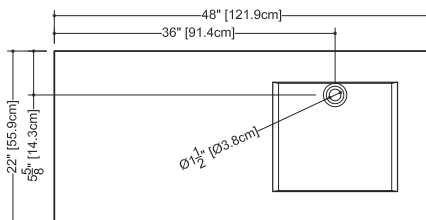

VCS 48R 48" x 22" x 2"

(1219 x 559 x 51 mm)

1 SELECT MODEL AND FAUCET HOLES CONFIGURATION

- 1A - Without overflow
- or
- 1B - With overflow
- +
- 1Bi - Overflow trim finish

2 SELECT FINISH

3 OPTION

Pop-up drain p.316

4 FLOATING SINK BRACKET SYSTEM

Important: Bracket and/or decorative trim must be ordered at the same time as the lavatory. p.83

WEIGHT: 40 lb (US) 19 kg (CA)
APPROXIMATE DELIVERY: 4 weeks
FREIGHT: Consult Freight Annex

1A MODEL WITHOUT OVERFLOW (Ex.: VC-48R-1-GA)

MADE OF WETMAR BIO™

4" HEIGHT 2" SEMI-RECESSED

CODE	CODE	FAUCET HOLE	OVERFLOW	MATTE (MA)	TRUE HIGH GLOSS™ (GA)
VC-48R	VCS-48R	No hole	None	$1270	$1445
VC-48R-1	VCS-48R-1	1 hole for mono faucet	None	$1310	$1485
VC-48R-8	VCS-48R-8	3 holes for 8" c/c faucet	None	$1330	$1505

1B MODEL WITH OVERFLOW (Ex.: VC-48R-O-1-PC-GA)

4" HEIGHT 2" SEMI-RECESSED

CODE	CODE	FAUCET HOLE	OVERFLOW	MATTE (MA)	TRUE HIGH GLOSS™ (GA)
VC-48R-O	VCS-48R-O	No hole	Overflow	$1375	$1565
VC-48R-O-1	VCS-48R-O-1	1 hole for mono faucet	Overflow	$1415	$1605
VC-48R-O-8	VCS-48R-O-8	3 holes for 8" c/c faucet	Overflow	$1435	$1625

+ 1Bi SELECT OVERFLOW TRIM FINISH Append selection to code (Ex.: VC-48R-O-1-PC-GA)

ADD TO CODE	DESCRIPTION	PRICE
-NT, -PC, -BN	No Trim, Polished Chrome, Brushed Nickel	No charge
-MB, -SB	Matte Black, Satin Brass	+$50

2 SELECT FINISH Append selection to code (Ex.: VC-48R-O-1-PC-GA)

ADD TO CODE	DESCRIPTION
-GA, -MA	White True High Gloss™, White Matte

PLAN VIEW

VC 48R