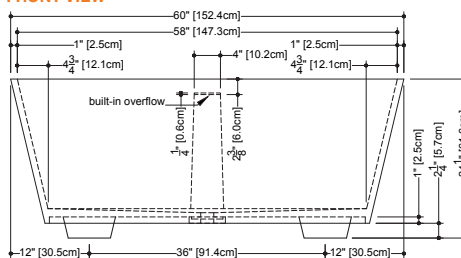

PLAN VIEW

FRONT VIEW

SIDE VIEW

NOTE: Approximate measurement. The manufacturer accepts 1/4" (6.35 mm) variance. WETSTYLE cannot be responsible for any technical errors and reserves the right to make revisions without notice.