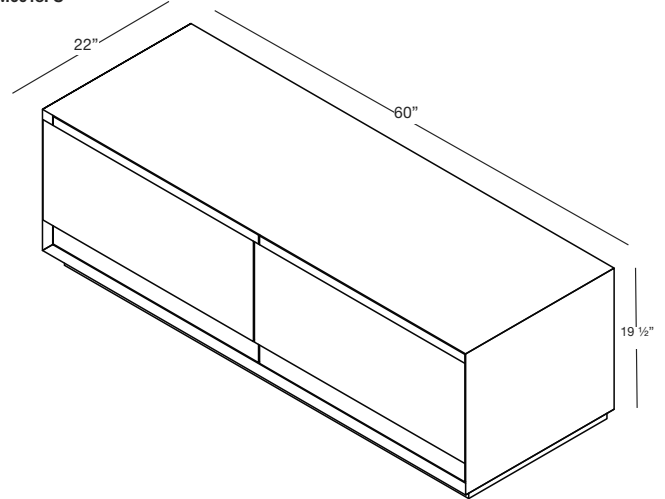

M COLLECTION

VANITY 19.5" height Freestanding – 2 drawers 48" and 60", 3 drawers 72"

(1219 and 1525, 1829 mm length)

M4818FS

M6018FS

M7218FS

DRAWER CONFIGURATION

Internal side view
(All models)