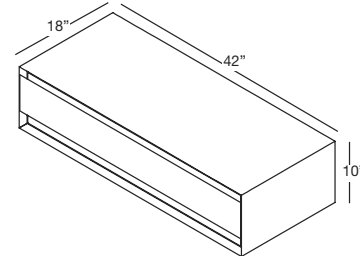

DRAWER CONFIGURATION

Horseshoe

3 INTEGRATED COUNTERTOP SELECTION (sold separately)

REFER TO LAVATORY SECTION FOR COUNTERTOP PRICING

· 2" / 4" height models

IMPORTANT: Do not forget to specify the optional pre-cut, see #4

ALSO COMPATIBLE WITH THE FOLLOWING WETSTYLE VESSEL SINK MODELS
(only if used with a wall-mounted faucet):

VCR821A, VTP821A, VC815A, VC821A, VOV815A, VOV821A

NOTE: Approximate measurement. The manufacturer accepts 1/4" (6.35 mm) variance. WETSTYLE cannot be responsible for any technical errors and reserves the right to make revisions without notice.