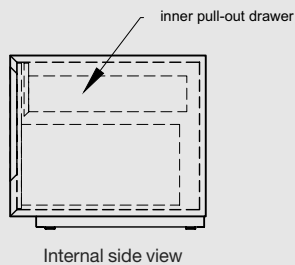

M COLLECTION

VANITY 19.5" height Freestanding – 1 drawer 24", 30", 36" and 42"

(610, 762, 914 and 1069 mm length)

M2418FS

M3018FS

M3618FS

M4218FS

DRAWER CONFIGURATION