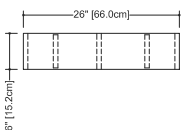

21 5/8": For bathtub models BC 01, BC 02, BC 03, BC 04, BC 10

PLAN VIEW