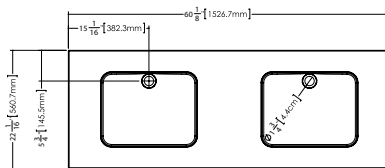

WEIGHT:
VDCOS-60 38 lb (US) 17 kg (CA)
VDCOXS-60 33 lb (US) 15 kg (CA)
APPROXIMATE DELIVERY: 4 weeks
FREIGHT: Consult Freight Annex

1A MODEL WITHOUT OVERFLOW (Ex.: VDCOS-60-1-GA) MADE OF WETMAR BIO™

4" HEIGHT 2" SEMI-RECESSED

CODE	CODE	FAUCET HOLE	OVERFLOW	MATTE (MA)	TRUE HIGH GLOSS™ (GA)	NEW MATTE BLACK (MBL) MATTE GREY (MGR)
VDCOS-60	VDCOXS-60	No hole	None	$1680	$1910	$2290
VDCOS-60-1	VDCOXS-60-1	1 hole for mono faucet	None	$1740	$1970	$2350
VDCOS-60-8	VDCOXS-60-8	3 holes for 8" c/c faucet	None	$1760	$1990	$2370

1B MODEL WITH OVERFLOW (Ex.: VDCOS-60-O-1-PC-GA)

4" HEIGHT 2" SEMI-RECESSED

CODE	CODE	FAUCET HOLE	OVERFLOW	MATTE (MA)	TRUE HIGH GLOSS™ (GA)	NEW MATTE BLACK (MBL) MATTE GREY (MGR)
VDCOS-60-O	VDCOXS-60-O	No hole	Overflow	$1840	$2090	$2510
VDCOS-60-O-1	VDCOXS-60-O-1	1 hole for mono faucet	Overflow	$1900	$2150	$2570
VDCOS-60-O-8	VDCOXS-60-O-8	3 holes for 8" c/c faucet	Overflow	$1920	$2170	$2590

+ 1Bi SELECT OVERFLOW TRIM FINISH Append selection to code (Ex.: VDCOS-60-O-1-PC-GA)

ADD TO CODE	DESCRIPTION	PRICE
-NT, -PC, -BN	No Trim, Polished Chrome, Brushed Nickel	No charge
-MB, -SB	Matte Black, Satin Brass	+$50

2 SELECT FINISH Append selection to code (Ex.: VDCOS-60-O-1-PC-GA)

ADD TO CODE	DESCRIPTION
-GA, -MA, -MGR, -MBL	White True High Gloss™, White Matte, Matte Grey, Matte Black

VDCOS 60

PLAN VIEW