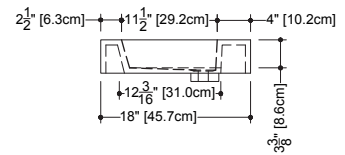

CUBE COLLECTION METRO SERIES

VCM 18 18" x 18" x 4"

(457 x 457 x 102 mm)

VCMS 18 18" x 18" x 2"

(457 x 457 x 51 mm)

1 SELECT MODEL AND FAUCET HOLES CONFIGURATION

- 1A - Without overflow
- or
- 1B - With overflow
- +
- 1Bi - Overflow trim finish

2 SELECT FINISH

3 OPTION

Pop-up drain

p.316

WEIGHT: 15 lb (US) 7 kg (CA)
APPROXIMATE DELIVERY: 4 weeks
FREIGHT: Consult Freight Annex

1A MODEL WITHOUT OVERFLOW (Ex.: VCM-18-1-GA)

MADE OF WETMAR BIO™

4" HEIGHT 2" SEMI-RECESSED

CODE	CODE	FAUCET HOLE	OVERFLOW	MATTE (MA)	TRUE HIGH GLOSS™ (GA)
VCM-18	VCMS-18	No hole	None	$765	$870
VCM-18-1	VCMS-18-1	1 hole for mono faucet	None	$805	$910
VCM-18-8	VCMS-18-8	3 holes for 8" c/c faucet	None	$825	$930

1B MODEL WITH OVERFLOW (Ex.: VCM-18-O-1-PC-GA)

4" HEIGHT 2" SEMI-RECESSED

CODE	CODE	FAUCET HOLE	OVERFLOW	MATTE (MA)	TRUE HIGH GLOSS™ (GA)
VCM-18-O	VCMS-18-O	No hole	Overflow	$870	$990
VCM-18-O-1	VCMS-18-O-1	1 hole for mono faucet	Overflow	$910	$1030
VCM-18-O-8	VCMS-18-O-8	3 holes for 8" c/c faucet	Overflow	$930	$1050

+ 1Bi SELECT OVERFLOW TRIM FINISH Append selection to code (Ex.: VCM-18-O-1-PC-GA)

ADD TO CODE	DESCRIPTION	PRICE
-NT, -PC, -BN	No Trim, Polished Chrome, Brushed Nickel	No charge
-MB, -SB	Matte Black, Satin Brass	+$50

2 SELECT FINISH Append selection to code (Ex.: VCM-18-O-1-PC-GA)

ADD TO CODE	DESCRIPTION
-GA, -MA	White True High Gloss™, White Matte

CUBE METRO LAVATORY

PLAN VIEW

VCM 18

SIDE VIEW

VCMS 18

NOTE: Approximate measurement. The manufacturer accepts 1/4" (6.35 mm) variance. WETSTYLE cannot be responsible for any technical errors and reserves the right to make revisions without notice.