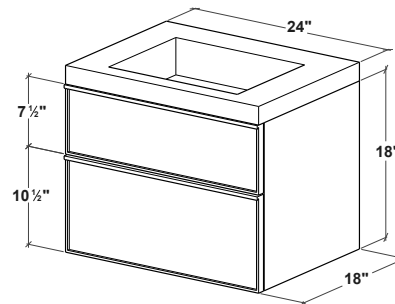

FRAME Linea Mirrored Cabinet	p. 214
M Towel Holder	p. 280
FRAME Linea Linen Cabinet	p. 207

FRLM24WM

FEATURES

- All wood construction
- Hand pull crafted in solid wood
- Finished drawer interiors
- Blum slow close glides
- Vertical grain pattern