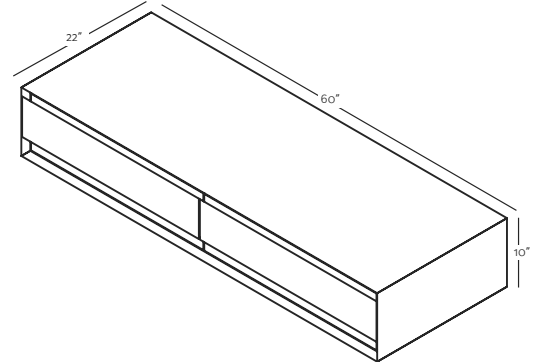

M COLLECTION

VANITY 10" height Wall-mount – 2 drawers 48" and 60"

(1219 and 1525 mm length)

M4810WM

M6010WM

DRAWER CONFIGURATION

LEFT
¾ deep

RIGHT
¾ deep