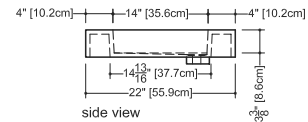

CUBE COLLECTION

VC 24 24" x 22" x 4"

(610 x 559 x 102 mm)

VCS 24 24" x 22" x 2"

(610 x 559 x 51 mm)

CUBE LAVATORY

1 SELECT MODEL AND FAUCET HOLES CONFIGURATION

- 1A - Without overflow
- or 1B - With overflow
- + 1Bi - Overflow trim finish

2 SELECT FINISH

3 OPTION

Pop-up drain p.316

4 FLOATING SINK BRACKET SYSTEM

Important: Bracket and/or decorative trim must be ordered at the same time as the lavatory. p.83

WEIGHT: 23 lb (US) 11 kg (CA)
APPROXIMATE DELIVERY: 4 weeks
FREIGHT: Consult Freight Annex

VCS24-O-NT-GA

1A MODEL WITHOUT OVERFLOW (Ex.: VC-24-1-GA)

MADE OF WETMAR BIO™

4" HEIGHT 2" SEMI-RECESSED

CODE	CODE	FAUCET HOLE	OVERFLOW	MATTE (MA)	TRUE HIGH GLOSS™ (GA)
VC-24	VCS-24	No hole	None	$905	$1030
VC-24-1	VCS-24-1	1 hole for mono faucet	None	$945	$1070
VC-24-8	VCS-24-8	3 holes for 8" c/c faucet	None	$965	$1090

1B MODEL WITH OVERFLOW (Ex.: VC-24-O-1-PC-GA)

4" HEIGHT 2" SEMI-RECESSED

CODE	CODE	FAUCET HOLE	OVERFLOW	MATTE (MA)	TRUE HIGH GLOSS™ (GA)
VC-24-O	VCS-24-O	No hole	Overflow	$1010	$1150
VC-24-O-1	VCS-24-O-1	1 hole for mono faucet	Overflow	$1050	$1190
VC-24-O-8	VCS-24-O-8	3 holes for 8" c/c faucet	Overflow	$1070	$1210

+ 1Bi SELECT OVERFLOW TRIM FINISH Append selection to code (Ex.: VC-24-O-1-PC-GA)

ADD TO CODE	DESCRIPTION	PRICE
-NT, -PC, -BN	No Trim, Polished Chrome, Brushed Nickel	No charge
-MB, -SB	Matte Black, Satin Brass	+$50

2 SELECT FINISH Append selection to code (Ex.: VC-24-O-1-PC-GA)

ADD TO CODE	DESCRIPTION
-GA, -MA	White True High Gloss™, White Matte

PLAN VIEW

VC 24

FRONT VIEW

SIDE VIEW

VCS 24

FRONT VIEW

SIDE VIEW

NOTE: Approximate measurement. The manufacturer accepts 1/4" (6.35 mm) variance. WETSTYLE cannot be responsible for any technical errors and reserves the right to make revisions without notice.