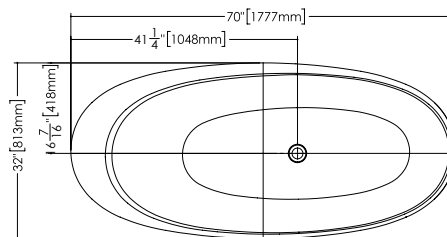

FAUCET INSTALLATION

Wall-mounted, floor-mounted or column for wall or deck mounted faucet (direct deck-mounted is not possible)

1 SELECT MODEL (Ex.: BMD01-PC-GA)

MADE OF WETMAR BIO™

CODE	POSITION	MATTE (MA)	TRUE HIGH GLOSS™ (GA)	NEW MATTE BLACK (MBL) MATTE GREY (MGR)
BMD 01	Freestanding	$6995	$7890	$9090

2 SELECT DRAIN AND OVERFLOW TRIM FINISH

Append selection to code (Ex.: BMD01-PC-GA)

(MGR overflow trim not available)	WHITE	POLISHED CHROME	BRUSHED NICKEL	PRICE	MATTE BLACK	NEW MATTE GREY	SATIN BRASS	PRICE
Drain cover and o/f metal trim		-PC	-BN	No charge	-MB	-MGRMB	-SB	+$300
Drain cover only (o/f without trim)	-WHNT	-PCNT	-BNNT	No charge	-MBNT	-MGRNT	-SBNT	+$200

3 SELECT PLUMBING CONNECTION

Append selection to code (Ex.: BMD01-PC-COP-GA)

This tub is equipped with WETSTYLE Plug & Bathe™ overflow and drain connection system.		PRICE
Included	Standard ABS connection	No charge
-COP	Copper connection (local code dependant)	+$230

4 SELECT FINISH

Append selection to code (Ex.: BMD01-PC-GA)

ADD TO CODE	DESCRIPTION
-GA, -MA, NEW -MBL, -MGR	White True High Gloss™, White Matte, Matte Black, Matte Grey

NEW - CUSTOM COLORS AVAILABLE +$2400 to price of Gloss (GA) finish
RAL/Pantone code or color sample to be specified

PLAN VIEW