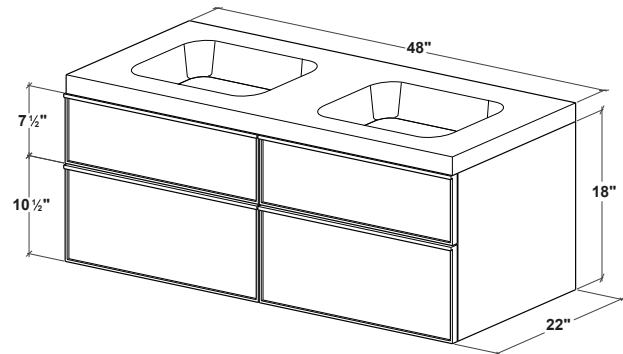

FRAME Linea Mirrored Cabinet	p. 214
M Towel Holder	p. 280
FRAME Linea Linen Cabinet	p. 207

FRL48WM

FEATURES

- All wood construction
- Hand pull crafted in solid wood
- Finished drawer interiors
- Blum slow close glides
- Vertical grain pattern