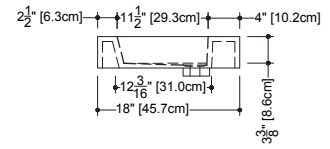

CUBE COLLECTION METRO SERIES

VCM 36 36" x 18" x 4"

(914 x 457 x 102 mm)

VCMS 36 36" x 18" x 2"

(914 x 457 x 51 mm)

1 SELECT MODEL AND FAUCET HOLES CONFIGURATION

- 1A - Without overflow
- or
- 1B - With overflow
- +
- 1Bi - Overflow trim finish

2 SELECT FINISH

3 OPTION

Pop-up drain p.316

4 FLOATING SINK BRACKET SYSTEM

Only offered with VCM36 (4" height)

Important: Bracket and/or decorative trim must be ordered at the same time as the lavatory. p.83

WEIGHT: 26 lb (US) 12 kg (CA)
APPROXIMATE DELIVERY: 4 weeks
FREIGHT: Consult Freight Annex

1A MODEL WITHOUT OVERFLOW (Ex.: VCM-36-1-GA)

MADE OF WETMAR BIO™

4" HEIGHT 2" SEMI-RECESSED

CODE	CODE	FAUCET HOLE	OVERFLOW	MATTE (MA)	TRUE HIGH GLOSS™ (GA)
VCM-36	VCMS-36	No hole	None	$1155	$1315
VCM-36-1	VCMS-36-1	1 hole for mono faucet	None	$1195	$1355
VCM-36-8	VCMS-36-8	3 holes for 8" c/c faucet	None	$1215	$1375

1B MODEL WITH OVERFLOW (Ex.: VCM-36-O-1-PC-GA)

4" HEIGHT 2" SEMI-RECESSED

CODE	CODE	FAUCET HOLE	OVERFLOW	MATTE (MA)	TRUE HIGH GLOSS™ (GA)
VCM-36-O	VCMS-36-O	No hole	Overflow	$1265	$1435
VCM-36-O-1	VCMS-36-O-1	1 hole for mono faucet	Overflow	$1305	$1475
VCM-36-O-8	VCMS-36-O-8	3 holes for 8" c/c faucet	Overflow	$1325	$1495

+ 1Bi SELECT OVERFLOW TRIM FINISH Append selection to code (Ex.: VCM-36-O-1-PC-GA)

ADD TO CODE	DESCRIPTION	PRICE
-NT, -PC, -BN	No Trim, Polished Chrome, Brushed Nickel	No charge
-MB, -SB	Matte Black, Satin Brass	+$50

2 SELECT FINISH Append selection to code (Ex.: VCM-36-O-1-PC-GA)

ADD TO CODE	DESCRIPTION
-GA, -MA	White True High Gloss™, White Matte

CUBE METRO LAVATORY

PLAN VIEW

VCM 36

SIDE VIEW

VCMS 36

NOTE: Approximate measurement. The manufacturer accepts 1/4" (6.35 mm) variance. WETSTYLE cannot be responsible for any technical errors and reserves the right to make revisions without notice.