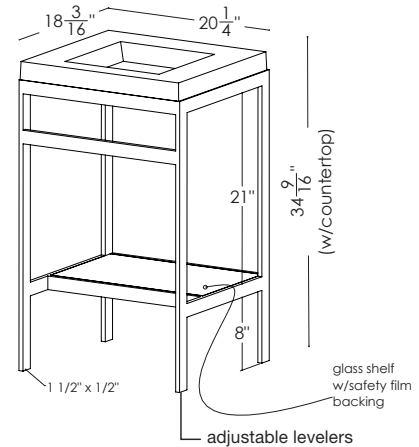

C COLLECTION METRO SERIES – 20" COMBINATION

CONSOLE 20-1/4" length (51 cm) 20-1/4" length x 18-3/16" depth x 34-9/16" height

(514 x 462 x 878 mm)

1 MODEL SELECTION

MATERIAL	FINISH	CODE	PRICE
Pure stainless steel	Brushed finish	CM20B	$2040
Pure stainless steel	Mirror finish	CM20M	$2375

Important: Please indicate in your order which lavatory is to be assembled with the console

Note: This is a pure stainless steel product (not chrome plated), grade 304

2 INTEGRATED COUNTERTOP SELECTION (Sold separately)

Refer to lavatory section for countertop pricing

Lavatory and console table must be ordered at the same time as the lavatory requires special preparation at the factory when installed on console

3 OPTION

Decorative round style bottle trap (see p. 316)
19" vertical mirror C2819 (see p. 296)

WEIGHT:	13,5 lb (US)	6,1 kg (CA)
APPROXIMATE DELIVERY:	< 1 week	
FREIGHT:	Consult Freight Annex	

C COLLECTION METRO SERIES – 24" COMBINATION

CONSOLE 24-1/4" length (61 cm) 24-1/4" length x 18-3/16" depth x 34-9/16" height

(616 x 462 x 878 mm)

1 MODEL SELECTION

MATERIAL	FINISH	CODE	PRICE
Pure stainless steel	Brushed finish	CM24B	$2080
Pure stainless steel	Mirror finish	CM24M	$2430

Important: Please indicate in your order which lavatory is to be assembled with the console

Note: This is a pure stainless steel product (not chrome plated), grade 304

2 INTEGRATED COUNTERTOP SELECTION (Sold separately)

Refer to lavatory section for countertop pricing

Lavatory and console table must be ordered at the same time as the lavatory requires special preparation at the factory when installed on console