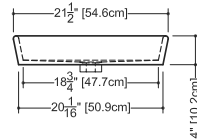

OVE COLLECTION

SERIES VOV 8-A 15", 21-1/2", 36" and 48" above counter

(381, 546, 914 and 1219 mm)

1 SELECT MODEL AND FAUCET HOLES CONFIGURATION

- 1A - Without overflow
- or 1B - With overflow
- + 1Bi - Overflow trim finish

2 SELECT FINISH

3 OPTION

Pop-up drain

p. 316

APPROXIMATE DELIVERY:

4 weeks

FREIGHT:

Consult Freight Annex

*VOV815A is only available without overflow

**Oak bridge for model VOV848A can be ordered in other shades.

p.308

1A MODEL WITHOUT OVERFLOW (Ex.: VOV848A-GA)

MADE OF WETMAR BIO™

CODE	OVERFLOW	ACCESSORY	MATTE (MA)	TRUE HIGH GLOSS™ (GA)
VOV 815A*	None	None	$825	$935
VOV 821A	None	None	$1050	$1195
VOV 836A	None	None	$1215	$1380
VOV 848A	None	Oak bridge wenge shade included**	$1580	$1795

1B MODEL WITH OVERFLOW (Ex.: VOV848A-O-PC-GA)

CODE	OVERFLOW	ACCESSORY	MATTE (MA)	TRUE HIGH GLOSS™ (GA)
VOV 821A-O	Overflow	None	$1155	$1315
VOV 836A-O	Overflow	None	$1320	$1500
VOV 848A-O	Overflow	Oak bridge wenge shade included**	$1740	$1975

+ 1Bi SELECT OVERFLOW TRIM FINISH Append selection to code (Ex.: VOV848A-O-PC-GA)

ADD TO CODE	DESCRIPTION	PRICE
-NT, -PC, -BN	No Trim, Polished Chrome, Brushed Nickel	No charge
-MB, -SB	Matte Black, Satin Brass	15", 21" and 36" +$50 48" +$100

2 SELECT FINISH Append selection to code (Ex.: VOV848A-O-PC-GA)

ADD TO CODE	DESCRIPTION
-GA, -MA	White True High Gloss™, White Matte

OVE VESSEL SINK

PLAN VIEW

FRONT VIEW

SIDE VIEW

PLAN VIEW

FRONT VIEW

SIDE VIEW

PLAN VIEW

FRONT VIEW

SIDE VIEW

PLAN VIEW

FRONT VIEW

SIDE VIEW

NOTE: Approximate measurement. The manufacturer accepts 1/4" (6.35 mm) variance. WETSTYLE cannot be responsible for any technical errors and reserves the right to make revisions without notice.