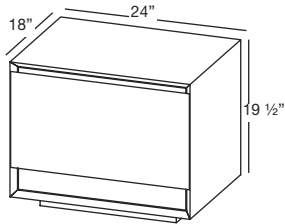

M COLLECTION METRO SERIES

VANITY 19½" height Freestanding – 1 drawer 18", 20", 24", 30", 36" and 42" (457, 508, 610, 762, 914 and 1069 mm length)

MM1818FS

MM2018FS

MM2418FS

MM3018FS

MM3618FS

MM4218FS