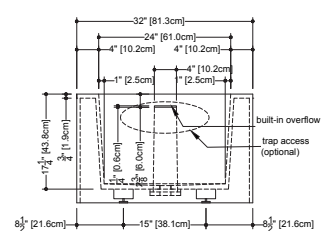

PLAN VIEW

FRONT VIEW

SIDE VIEW

CUBE COLLECTION

BC 14 60" x 30" x 18" Right or left drain – Tub/Shower

(1524 x 762 x 457 mm)

- 1 SELECT MODEL
- 2 SELECT DRAIN AND OVERFLOW FINISH
- 3 SELECT PLUMBING CONNECTION
- 4 SELECT FINISH
- 5 ACCESSORIES