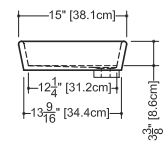

NOTE: Approximate measurement. The manufacturer accepts 1/4" (6.35 mm) variance. WETSTYLE cannot be responsible for any technical errors and reserves the right to make revisions without notice.