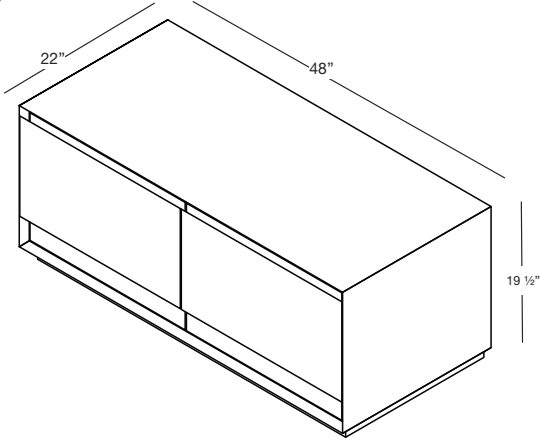

M COLLECTION

VANITY 19.5" height Freestanding – 2 drawers 48" and 60", 3 drawers 72"

(1219 and 1525, 1829 mm length)

M4818FS

M6018FS

M7218FS

DRAWER CONFIGURATION

Internal side view
(All models)