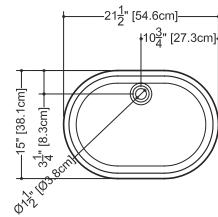

VOV 821A (weight 18 lb/8 kg)

PLAN VIEW

FRONT VIEW