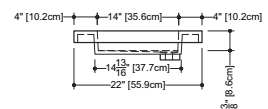

SIDE VIEW

NOTE: Approximate measurement. The manufacturer accepts 1/4" (6.35 mm) variance. WETSTYLE cannot be responsible for any technical errors and reserves the right to make revisions without notice.