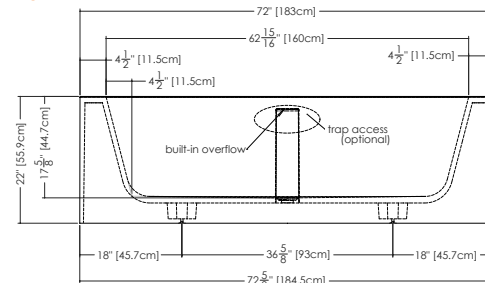

OVE COLLECTION

BOV 03 72" x 36" x 22"

(1829 x 914 x 559 mm)

1. 1 SELECT MODEL
2. 2 SELECT DRAIN AND OVERFLOW FINISH
3. 3 SELECT PLUMBING CONNECTION
4. 4 SELECT FINISH
5. 5 ACCESSORIES

Head Pillow HP01-5 p.313

OPTIONAL TRAP ACCESS

Must be specified at time of order. Recommended for deck-mounted faucet installation and maintenance - installed directly above the trap access. Add TRAP ACCESS to product description +$250

CAPACITY: 85 gal (US) 320 l (CA)
WEIGHT: 279 lb (US) 126 kg (CA)
APPROXIMATE DELIVERY: 4 - 6 weeks
FREIGHT: Consult Freight Annex

WETSTYLE Plug & Bathe™ overflow and drain connection system includes:

Soft-touch pop-up drain, for built-in overflow. Fits both 1 - 1/2" ABS drain waste and 1 - 1/2" tubular brass

1 - 1/2" ABS direct vertical drain waste fitting (copper/brass options also available)

1 - 1/2" ABS 90° Elbow drain waste fitting (copper/brass options also available)

IMPORTANT

All WETSTYLE tubs are equipped with our **Plug & Bathe™** overflow/drain system permitting installation completely from above without the need to open the floor from beneath; there is no need for an island drain or similar supplemental connection equipment.

FAUCET INSTALLATION

Floor-mounted, wall-mounted or deck-mounted faucet installation possible.

NOTE: Approximate measurement. The manufacturer accepts 1/4" (6.35 mm) variance. WETSTYLE cannot be responsible for any technical errors and reserves the right to make revisions without notice.

1 SELECT MODEL (Ex.: BOV03-PC-GA)

MADE OF WETMAR BIO™

CODE	POSITION	OPTIONAL WHITE TRAP ACCESS	MATTE (MA)	TRUE HIGH GLOSS™ (GA)
BOV 03	Freestanding	Available, must be specified if required	$7215	$8090

2 SELECT DRAIN AND OVERFLOW TRIM FINISH Append selection to code (Ex.: BOV03-PC-GA)