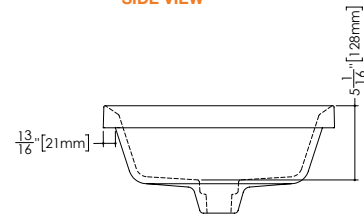

SIDE VIEW

NOTE: Approximate measurement. The manufacturer accepts 1/4" (6.35 mm) variance. WETSTYLE cannot be responsible for any technical errors and reserves the right to make revisions without notice.