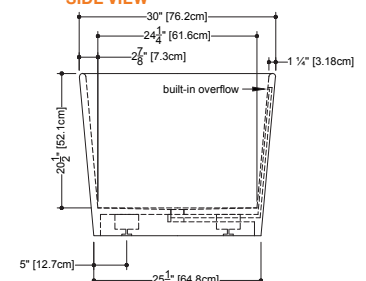

PLAN VIEW

FRONT VIEW

SIDE VIEW

OVE COLLECTION

BOV 03 72" x 36" x 22"

(1829 x 914 x 559 mm)

- 1 SELECT MODEL
- 2 SELECT DRAIN AND OVERFLOW FINISH
- 3 SELECT PLUMBING CONNECTION
- 4 SELECT FINISH
- 5 ACCESSORIES