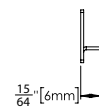

OVERFLOW TRIM FOR LAVATORIES AND VESSEL SINKS

CODE	FINISHED	PRICE
OF-V-PC	POLISHED CHROME	$110
OF-V-BN	BRUSHED NICKEL	$110
OF-V-SB	SATIN BRASS	$140
OF-V-MB	MATTE BLACK	$140

APPROXIMATE DELIVERY: < 1 week
FREIGHT: Consult Freight Annex

OVERFLOW TRIM FOR BATHTUBS

CODE	FINISHED	PRICE
OF-B-PC	POLISHED CHROME	$150
OF-B-BN	BRUSHED NICKEL	$150
OF-B-SB	SATIN BRASS	$160
OF-B-MB	MATTE BLACK	$160

APPROXIMATE DELIVERY: < 1 week
FREIGHT: Consult Freight Annex

TOP VIEW

NOTE: Approximate measurement. The manufacturer accepts 1/4" (6.35 mm) variance. WETSTYLE cannot be responsible for any technical errors and reserves the right to make revisions without notice.