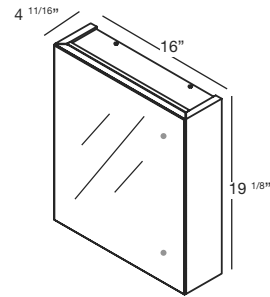

M COLLECTION

MIRRORED CABINET 19 1/8" Surface Mount – 16", 18" and 22"

(406, 457 and 559 mm length)

M16MEL

M16MER

M18MEL

M18MER

M22MEL