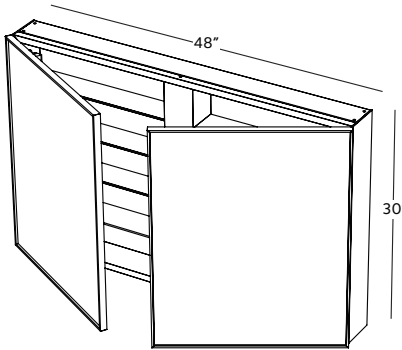

FRAME LINEA COLLECTION

MIRRORED CABINET 48"

(1216 mm length)

INSTALLATION

Surface mount with side panels

Recessed without side panels

- A* = 4 1/4" (108 mm) * Interior depth
 B = 5 3/4" (146 mm)
 C = 2" (51 mm)
 D = 3 3/4" (95 mm)