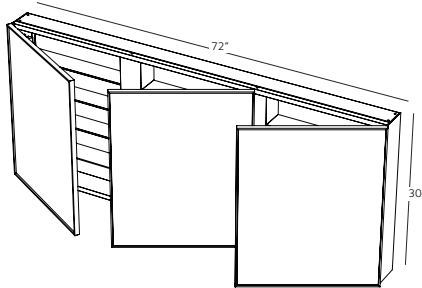

FRAME LINEA COLLECTION

MIRRORED CABINET 72"

(1826 mm length)

CONFIGURATION L

CONFIGURATION R

INSTALLATION

Surface mount with side panels

Recessed without side panels