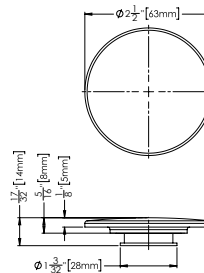

PLAN VIEW

V-DCAP
(for lavatories & sinks)