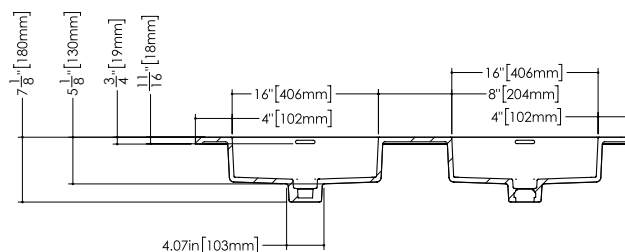

PERSPECTIVE VIEW

FRONT VIEW