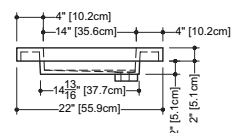

SIDE VIEW

NOTE: Approximate measurement. The manufacturer accepts 1/4" (6.35 mm) variance. WETSTYLE cannot be responsible for any technical errors and reserves the right to make revisions without notice.