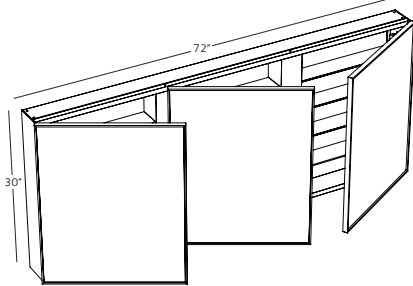

FRAME LINEA COLLECTION

MIRRORED CABINET 72"

(1826 mm length)

CONFIGURATION L

CONFIGURATION R

INSTALLATION

Surface mount with side panels

Recessed without side panels