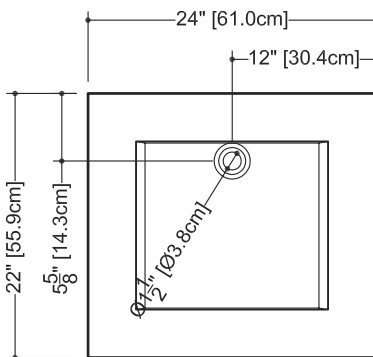

VCS 24 24" x 22" x 2"

(610 x 559 x 51 mm)

CUBE LAVATORY

1 SELECT MODEL AND FAUCET HOLES CONFIGURATION

- 1A - Without overflow
- or 1B - With overflow
- + 1Bi - Overflow trim finish

2 SELECT FINISH

3 OPTION

Pop-up drain p.316

4 FLOATING SINK BRACKET SYSTEM

Important: Bracket and/or decorative trim must be ordered at the same time as the lavatory. p.83

WEIGHT: 23 lb (US) 11 kg (CA)
APPROXIMATE DELIVERY: 4 weeks
FREIGHT: Consult Freight Annex

VCS24-O-NT-GA

1A MODEL WITHOUT OVERFLOW (Ex.: VC-24-1-GA)

MADE OF WETMAR BIO™

4" HEIGHT 2" SEMI-RECESSED

CODE	CODE	FAUCET HOLE	OVERFLOW	MATTE (MA)	TRUE HIGH GLOSS™ (GA)
VC-24	VCS-24	No hole	None	$905	$1030
VC-24-1	VCS-24-1	1 hole for mono faucet	None	$945	$1070
VC-24-8	VCS-24-8	3 holes for 8" c/c faucet	None	$965	$1090

1B MODEL WITH OVERFLOW (Ex.: VC-24-O-1-PC-GA)

4" HEIGHT 2" SEMI-RECESSED

CODE	CODE	FAUCET HOLE	OVERFLOW	MATTE (MA)	TRUE HIGH GLOSS™ (GA)
VC-24-O	VCS-24-O	No hole	Overflow	$1010	$1150
VC-24-O-1	VCS-24-O-1	1 hole for mono faucet	Overflow	$1050	$1190
VC-24-O-8	VCS-24-O-8	3 holes for 8" c/c faucet	Overflow	$1070	$1210

+ 1Bi SELECT OVERFLOW TRIM FINISH Append selection to code (Ex.: VC-24-O-1-PC-GA)

ADD TO CODE	DESCRIPTION	PRICE
-NT, -PC, -BN	No Trim, Polished Chrome, Brushed Nickel	No charge
-MB, -SB	Matte Black, Satin Brass	+$50

2 SELECT FINISH Append selection to code (Ex.: VC-24-O-1-PC-GA)

ADD TO CODE	DESCRIPTION
-GA, -MA	White True High Gloss™, White Matte

PLAN VIEW

VC 24

FRONT VIEW

SIDE VIEW

VCS 24

FRONT VIEW

SIDE VIEW

NOTE: Approximate measurement. The manufacturer accepts 1/4" (6.35 mm) variance. WETSTYLE cannot be responsible for any technical errors and reserves the right to make revisions without notice.