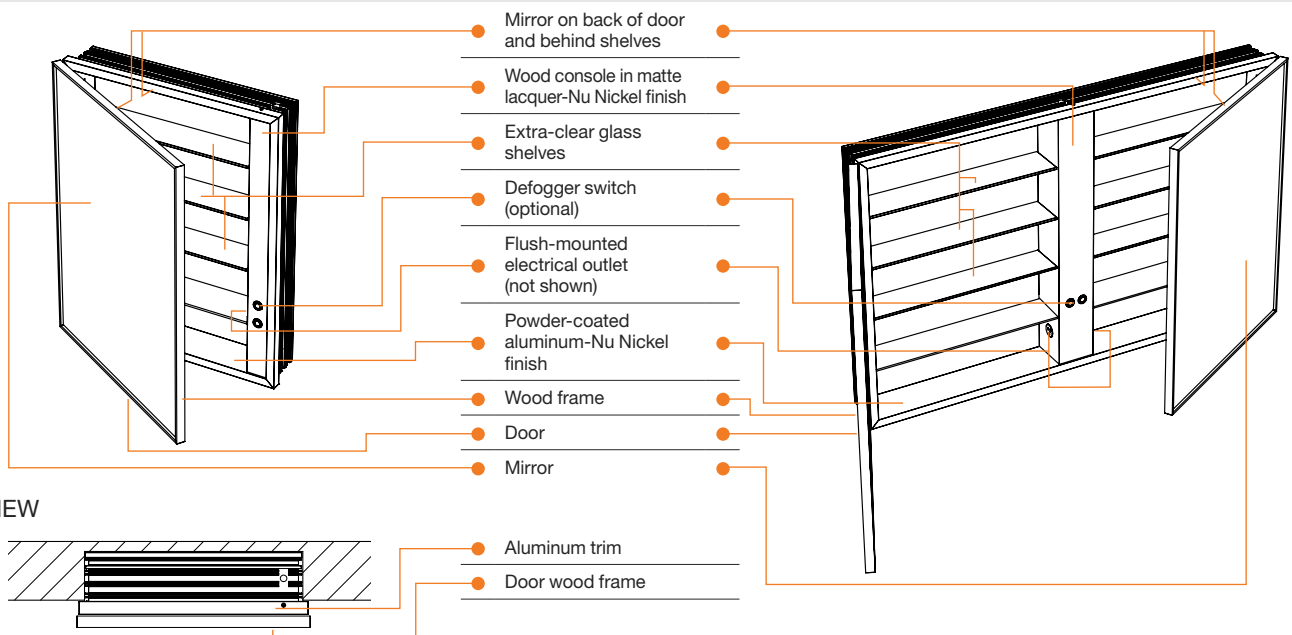

RESSESSED

PLAN VIEW