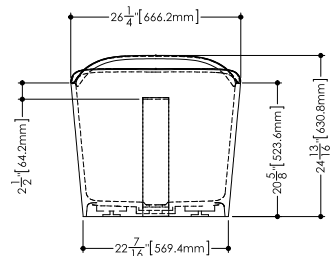

SIDE VIEW

NOTE: Approximate measurement. The manufacturer accepts 1/4" (6.35 mm) variance. WETSTYLE cannot be responsible for any technical errors and reserves the right to make revisions without notice.