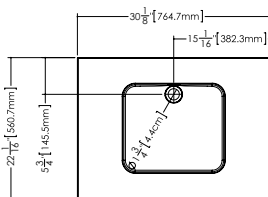

WEIGHT:
VDCOS-30 19 lb (US) 9 kg (CA)
VDCOXS-30 16 lb (US) 7 kg (CA)
APPROXIMATE DELIVERY: 4 weeks
FREIGHT: Consult Freight Annex

1A MODEL WITHOUT OVERFLOW (Ex.: VDCOS-30-1-GA) **MADE OF WETMAR BIO™**

4" HEIGHT 2" SEMI-RECESSED

CODE	CODE	FAUCET HOLE	OVERFLOW	MATTE (MA)	TRUE HIGH GLOSS™ (GA)	NEW MATTE BLACK (MBL) MATTE GREY (MGR)
VDCOS-30	VDCOXS-30	No hole	None	$975	$1110	$1330
VDCOS-30-1	VDCOXS-30-1	1 hole for mono faucet	None	$1015	$1150	$1370
VDCOS-30-8	VDCOXS-30-8	3 holes for 8" c/c faucet	None	$1035	$1170	$1390

1B MODEL WITH OVERFLOW (Ex.: VDCOS-30-O-1-PC-GA)

4" HEIGHT 2" SEMI-RECESSED

CODE	CODE	FAUCET HOLE	OVERFLOW	MATTE (MA)	TRUE HIGH GLOSS™ (GA)	NEW MATTE BLACK (MBL) MATTE GREY (MGR)
VDCOS-30-O	VDCOXS-30-O	No hole	Overflow	$1080	$1230	$1475
VDCOS-30-O-1	VDCOXS-30-O-1	1 hole for mono faucet	Overflow	$1120	$1270	$1515
VDCOS-30-O-8	VDCOXS-30-O-8	3 holes for 8" c/c faucet	Overflow	$1140	$1290	$1535

+ 1Bi SELECT OVERFLOW TRIM FINISH Append selection to code (Ex.: VDCOS-30-O-1-PC-GA)

ADD TO CODE	DESCRIPTION	PRICE
-NT, -PC, -BN	No Trim, Polished Chrome, Brushed Nickel	No charge
-MB, -SB	Matte Black, Satin Brass	+$50

2 SELECT FINISH Append selection to code (Ex.: VDCOS-30-O-1-PC-GA)

ADD TO CODE	DESCRIPTION
-GA, -MA, -MGR, -MBL	White True High Gloss™, White Matte, Matte Grey, Matte Black

VDCOS 30

PLAN VIEW