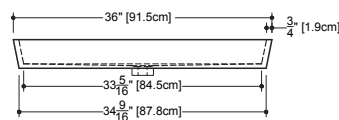

OVE COLLECTION

SERIES VOV 8-U 15", 21-1/2", 36" and 48" undermount

(381, 546, 914 and 1219 mm)

1 SELECT MODEL AND FAUCET HOLES CONFIGURATION

- 1A - Without overflow
- or
- 1B - With overflow
- +
- 1Bi - Overflow trim finish

2 SELECT FINISH

3 OPTION

Pop-up drain p.316

APPROXIMATE DELIVERY: 4 weeks
FREIGHT: Consult Freight Annex

*VOV815U is only available without overflow
**Oak bridge for model VOV848U can be ordered in other shades. p.308

1A MODEL WITHOUT OVERFLOW (Ex.: VOV848U-GA)

MADE OF WETMAR BIO™

CODE	OVERFLOW	ACCESSORY	MATTE (MA)	TRUE HIGH GLOSS™ (GA)
VOV 815U*	None	None	$575	$655
VOV 821U	None	None	$870	$990
VOV 836U	None	None	$1030	$1170
VOV 848U	None	Oak bridge wenge shade included**	$1340	$1520

1B MODEL WITH OVERFLOW (Ex.: VOV848U-O-PC-GA)

CODE	OVERFLOW	ACCESSORY	MATTE (MA)	TRUE HIGH GLOSS™ (GA)
VOV 821U-O	Overflow	None	$975	$1110
VOV 836U-O	Overflow	None	$1135	$1290
VOV 848U-O	Overflow	Oak bridge wenge shade included**	$1495	$1700

+ 1Bi SELECT OVERFLOW TRIM FINISH Append selection to code (Ex.: VOV848U-O-PC-GA)

ADD TO CODE	DESCRIPTION	PRICE
-NT, -PC, -BN	No Trim, Polished Chrome, Brushed Nickel	No charge
-MB, -SB	Matte Black, Satin Brass	15", 21" and 36" +$50 48" +$100

2 SELECT FINISH Append selection to code (Ex.: VOV848U-O-PC-GA)

ADD TO CODE	DESCRIPTION
-GA, -MA	White True High Gloss™, White Matte

PLAN VIEW

FRONT VIEW

SIDE VIEW

PLAN VIEW

FRONT VIEW

SIDE VIEW

PLAN VIEW

FRONT VIEW

SIDE VIEW

PLAN VIEW

FRONT VIEW

SIDE VIEW

NOTE: Approximate measurement. The manufacturer accepts 1/4" (6.35 mm) variance. WETSTYLE cannot be responsible for any technical errors and reserves the right to make revisions without notice.

OVE VESSEL SINK