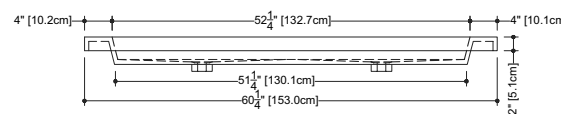

VCS 60T

FRONT VIEW