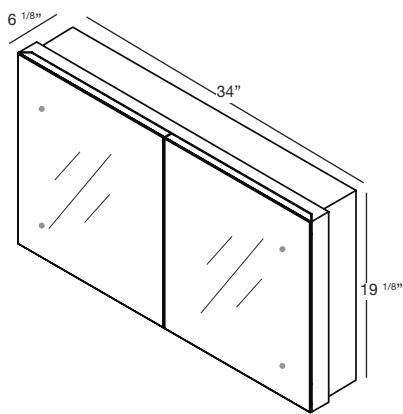

M COLLECTION

MIRRORED CABINET 19¹/₈" Recessed – 28", 34", 40", 46", 58" and 70" (711, 864, 1016, 1168, 1473 and 1778 mm length)

Exterior depth: 2 1/4" – Recessed depth: 3 3/4" – Interior depth: 4 1/2"

M34ME-REC

NOTE: Approximate measurement. The manufacturer accepts 1/4" (6.35 mm) variance. WETSTYLE cannot be responsible for any technical errors and reserves the right to make revisions without notice.

M COLLECTION