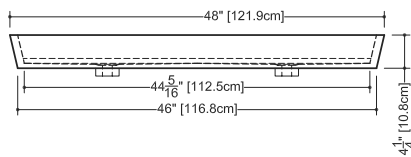

CUBE COLLECTION

SERIES VC 8-U 15", 21-3/4", 36", 42", 48" and 54" undermount

(381, 552, 914, 1067, 1219 and 1372 mm)

VC 821U (weight 18 lb/8 kg)

PLAN VIEW

FRONT VIEW

SIDE VIEW

VC 836U (weight 27 lb/12 kg)

PLAN VIEW

FRONT VIEW

SIDE VIEW

VC 842U (weight 33 lb/15 kg)

PLAN VIEW

FRONT VIEW

SIDE VIEW

VC 848U (weight 37 lb/17 kg)

PLAN VIEW

FRONT VIEW

SIDE VIEW

VC 854U (weight 42 lb/19 kg)

PLAN VIEW

FRONT VIEW

SIDE VIEW

NOTE: Approximate measurement. The manufacturer accepts 1/4" (6.35 mm) variance. WETSTYLE cannot be responsible for any technical errors and reserves the right to make revisions without notice.