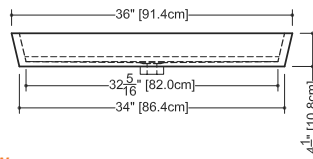

CUBE COLLECTION

SERIES VC 8-U 15", 21-3/4", 36", 42", 48" and 54" undermount

(381, 552, 914, 1067, 1219 and 1372 mm)

VC 821U (weight 18 lb/8 kg)

PLAN VIEW

FRONT VIEW

SIDE VIEW

VC 836U (weight 27 lb/12 kg)

PLAN VIEW

FRONT VIEW

SIDE VIEW

VC 842U (weight 33 lb/15 kg)

PLAN VIEW

FRONT VIEW

SIDE VIEW

VC 848U (weight 37 lb/17 kg)

PLAN VIEW

FRONT VIEW

SIDE VIEW

VC 854U (weight 42 lb/19 kg)

PLAN VIEW

FRONT VIEW

SIDE VIEW

NOTE: Approximate measurement. The manufacturer accepts 1/4" (6.35 mm) variance. WETSTYLE cannot be responsible for any technical errors and reserves the right to make revisions without notice.