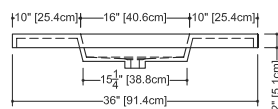

CUBE COLLECTION

VC 36C 36" x 22" x 4"

(914 x 559 x 102 mm)

VCS 36C 36" x 22" x 2"

(914 x 559 x 51 mm)

1 SELECT MODEL AND FAUCET HOLES CONFIGURATION

- 1A - Without overflow
- or
- 1B - With overflow
- +
- 1Bi - Overflow trim finish

2 SELECT FINISH

3 OPTION

Pop-up drain p.316

4 FLOATING SINK BRACKET SYSTEM

Important: Bracket and/or decorative trim must be ordered at the same time as the lavatory. p.83

WEIGHT: 32 lb (US) 15 kg (CA)
APPROXIMATE DELIVERY: 4 weeks
FREIGHT: Consult Freight Annex

VCS36C-O-NT-GA

1A MODEL WITHOUT OVERFLOW (Ex.: VC-36C-1-GA)

MADE OF WETMAR BIO™

4" HEIGHT 2" SEMI-RECESSED

CODE	CODE	FAUCET HOLE	OVERFLOW	MATTE (MA)	TRUE HIGH GLOSS™ (GA)
VC-36C	VCS-36C	No hole	None	$1065	$1210
VC-36C-1	VCS-36C-1	1 hole for mono faucet	None	$1105	$1250
VC-36C-8	VCS-36C-8	3 holes for 8" c/c faucet	None	$1125	$1270

1B MODEL WITH OVERFLOW (Ex.: VC-36C-O-1-PC-GA)

4" HEIGHT 2" SEMI-RECESSED

CODE	CODE	FAUCET HOLE	OVERFLOW	MATTE (MA)	TRUE HIGH GLOSS™ (GA)
VC-36C-O	VCS-36C-O	No hole	Overflow	$1170	$1330
VC-36C-O-1	VCS-36C-O-1	1 hole for mono faucet	Overflow	$1210	$1370
VC-36C-O-8	VCS-36C-O-8	3 holes for 8" c/c faucet	Overflow	$1230	$1390

+ 1Bi SELECT OVERFLOW TRIM FINISH Append selection to code (Ex.: VC-36C-O-1-PC-GA)

ADD TO CODE	DESCRIPTION	PRICE
-NT, -PC, -BN	No Trim, Polished Chrome, Brushed Nickel	No charge
-MB, -SB	Matte Black, Satin Brass	+$50

2 SELECT FINISH Append selection to code (Ex.: VC-36C-O-1-PC-GA)

ADD TO CODE	DESCRIPTION
-GA, -MA	White True High Gloss™, White Matte

PLAN VIEW

VC 36C

VCS 36C

FRONT VIEW

NOTE: Approximate measurement. The manufacturer accepts 1/4" (6.35 mm) variance. WETSTYLE cannot be responsible for any technical errors and reserves the right to make revisions without notice.