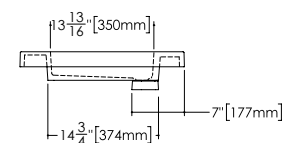

SIDE VIEW

NOTE: Approximate measurement. The manufacturer accepts 1/4" (6.35 mm) variance. WETSTYLE cannot be responsible for any technical errors and reserves the right to make revisions without notice.