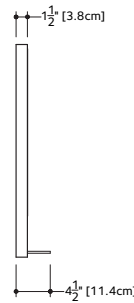

C COLLECTION – MIRRORS

VERTICAL MIRROR 28" height x 19" wide

(711 x 483 mm)

1 MODEL SELECTION

MATERIAL	FINISH	CODE	PRICE
Pure stainless steel	Brushed finish	C2819B	$1005
Pure stainless steel	Mirror finish	C2819M	$1345
Pure stainless steel	Matte Black	C2819MBL	$1545

Note: This is a pure stainless steel product (not chrome plated), grade 304

WEIGHT:	23 lb (US)	10 kg (CA)
APPROXIMATE DELIVERY:	< 1 week	
FREIGHT:	Consult Freight Annex	

SIDE VIEW