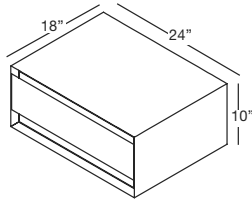

M COLLECTION METRO SERIES

VANITY 10" height Wall-mount – 1 drawer 24", 30", 36" and 42" length

(610, 762, 914 and 1069 mm length)

MM2410WM

DRAWER CONFIGURATION

Horseshoe

3 INTEGRATED COUNTERTOP SELECTION (sold separately)

REFER TO LAVATORY SECTION FOR COUNTERTOP PRICING

· 2" / 4" height models

IMPORTANT: Do not forget to specify the optional pre-cut, see #4

ALSO COMPATIBLE WITH THE FOLLOWING WETSTYLE VESSEL SINK MODELS
(only if used with a wall-mounted faucet):

VCR821A, VTP821A, VC815A, VC821A, VOV815A, VOV821A

MM3010WM