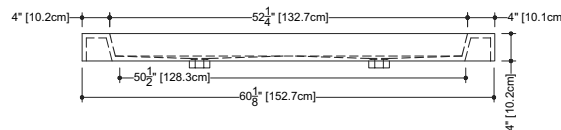

VC 60T

FRONT VIEW