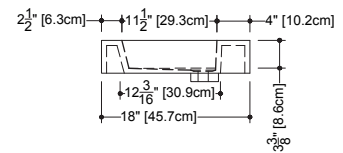

CUBE COLLECTION METRO SERIES

VCM 20 20" x 18" x 4"

(508 x 457 x 102 mm)

VCMS 20 20" x 18" x 2"

(508 x 457 x 51 mm)

1 SELECT MODEL AND FAUCET HOLES CONFIGURATION

- 1A - Without overflow
- or 1B - With overflow
- + 1Bi - Overflow trim finish

2 SELECT FINISH

3 OPTION

Pop-up drain

p.316

WEIGHT: 17 lb (US) 8 kg (CA)
APPROXIMATE DELIVERY: 4 weeks
FREIGHT: Consult Freight Annex

1A MODEL WITHOUT OVERFLOW (Ex.: VCM-20-1-GA)

MADE OF WETMAR BIO™

4" HEIGHT 2" SEMI-RECESSED

CODE	CODE	FAUCET HOLE	OVERFLOW	MATTE (MA)	TRUE HIGH GLOSS™ (GA)
VCM-20	VCMS-20	No hole	None	$810	$920
VCM-20-1	VCMS-20-1	1 hole for mono faucet	None	$850	$960
VCM-20-8	VCMS-20-8	3 holes for 8" c/c faucet	None	$870	$980

1B MODEL WITH OVERFLOW (Ex.: VCM-20-O-1-PC-GA)

4" HEIGHT 2" SEMI-RECESSED

CODE	CODE	FAUCET HOLE	OVERFLOW	MATTE (MA)	TRUE HIGH GLOSS™ (GA)
VCM-20-O	VCMS-20-O	No hole	Overflow	$915	$1040
VCM-20-O-1	VCMS-20-O-1	1 hole for mono faucet	Overflow	$955	$1080
VCM-20-O-8	VCMS-20-O-8	3 holes for 8" c/c faucet	Overflow	$975	$1100

+ 1Bi SELECT OVERFLOW TRIM FINISH Append selection to code (Ex.: VCM-20-O-1-PC-GA)

ADD TO CODE	DESCRIPTION	PRICE
-NT, -PC, -BN	No Trim, Polished Chrome, Brushed Nickel	No charge
-MB, -SB	Matte Black, Satin Brass	+$50

2 SELECT FINISH Append selection to code (Ex.: VCM-20-O-1-PC-GA)

ADD TO CODE	DESCRIPTION
-GA, -MA	White True High Gloss™, White Matte

PLAN VIEW

VCM 20

FRONT VIEW

SIDE VIEW

VCMS 20

FRONT VIEW

SIDE VIEW

NOTE: Approximate measurement. The manufacturer accepts 1/4" (6.35 mm) variance. WETSTYLE cannot be responsible for any technical errors and reserves the right to make revisions without notice.