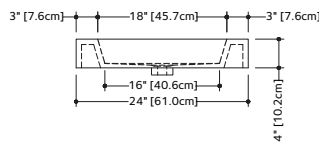

VOV 24

FRONT VIEW