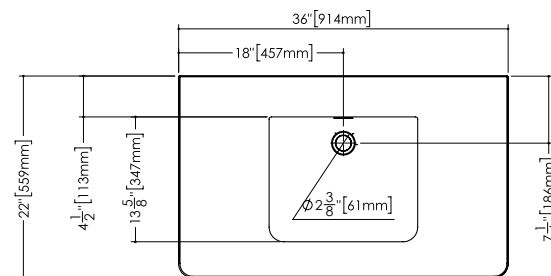

BAUHAUS COLLECTION

NEW

VBHXS 36 36" x 22" x 3/4"

(914 x 559 x 19 mm)

1 SELECT MODEL AND FAUCET HOLES CONFIGURATION

- 1A - Without overflow
- or
- 1B - With overflow
- + 1Bi - Overflow trim finish

2 SELECT FINISH

3 OPTION

Pop-up drain p.316

WEIGHT: 20 lb (US) 9 kg (CA)
APPROXIMATE DELIVERY: 4 weeks
FREIGHT: Consult Freight Annex

1A MODEL WITHOUT OVERFLOW (Ex.: VBHXS-36-1-GA)

MADE OF WETMAR BIO™

CODE	FAUCET HOLE	OVERFLOW	MATTE (MA)	TRUE HIGH GLOSS™ (GA)	NEW MATTE BLACK (MBL) MATTE GREY (MGR)
VBHXS-36	No hole	None	$1085	$1235	$1480
VBHXS-36-1	1 hole for mono faucet	None	$1125	$1275	$1520
VBHXS-36-8	3 holes for 8" c/c faucet	None	$1145	$1295	$1540

1B MODEL WITH OVERFLOW (Ex.: VBHXS-36-O-1-PC-GA)

MADE OF WETMAR BIO™

CODE	FAUCET HOLE	OVERFLOW	MATTE (MA)	TRUE HIGH GLOSS™ (GA)	NEW MATTE BLACK (MBL) MATTE GREY (MGR)
VBHXS-36-O	No hole	Overflow	$1190	$1355	$1625
VBHXS-36-O-1	1 hole for mono faucet	Overflow	$1230	$1395	$1665
VBHXS-36-O-8	3 holes for 8" c/c faucet	Overflow	$1250	$1415	$1685

+ 1Bi SELECT OVERFLOW TRIM FINISH Append selection to code (Ex.: VBHXS-36-O-1-PC-GA)

ADD TO CODE	DESCRIPTION	PRICE
-NT, -PC, -BN	No Trim, Polished Chrome, Brushed Nickel	No charge
-MB, -SB	Matte Black, Satin Brass	+$50

2 SELECT FINISH Append selection to code (Ex.: VBHXS-36-O-1-PC-GA)

ADD TO CODE	DESCRIPTION
-GA, -MA, -MGR, -MBL	White True High Gloss™, White Matte, Matte Grey, Matte Black

PLAN VIEW

PERSPECTIVE VIEW