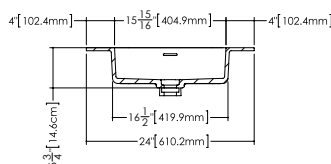

DÉCO COLLECTION

VDCOS 24 24-1/8" x 22" x 2"

(610 x 559 x 51 mm)

VDCOXS 24 24" x 22" x 7/16"

(610 x 559 x 11 mm)

1 SELECT MODEL AND FAUCET HOLES CONFIGURATION

- 1A - Without overflow
- or
- 1B - With overflow
- +
- 1Bi - Overflow trim finish

2 SELECT FINISH

3 OPTION - IMPORTANT

Important: This sink has a recessed drain hole. For a perfect look, we strongly recommend using the following drain models: DS02RF or DS02RF-O p.316

WEIGHT:
VDCOS-24 17 lb (US) 8 kg (CA)
VDCOXS-24 14 lb (US) 6 kg (CA)
APPROXIMATE DELIVERY: 4 weeks
FREIGHT: Consult Freight Annex

1A MODEL WITHOUT OVERFLOW (Ex.: VDCOS-24-1-GA)

MADE OF WETMAR BIO™

4" HEIGHT 2" SEMI-RECESSED

CODE	CODE	FAUCET HOLE	OVERFLOW	MATTE (MA)	TRUE HIGH GLOSS™ (GA)	NEW MATTE BLACK (MBL) MATTE GREY (MGR)
VDCOS-24	VDCOXS-24	No hole	None	$895	$1015	$1220
VDCOS-24-1	VDCOXS-24-1	1 hole for mono faucet	None	$935	$1055	$1260
VDCOS-24-8	VDCOXS-24-8	3 holes for 8" c/c faucet	None	$955	$1075	$1280

1B MODEL WITH OVERFLOW (Ex.: VDCOS-24-O-1-PC-GA)

4" HEIGHT 2" SEMI-RECESSED

CODE	CODE	FAUCET HOLE	OVERFLOW	MATTE (MA)	TRUE HIGH GLOSS™ (GA)	NEW MATTE BLACK (MBL) MATTE GREY (MGR)
VDCOS-24-O	VDCOXS-24-O	No hole	Overflow	$1000	$1135	$1360
VDCOS-24-O-1	VDCOXS-24-O-1	1 hole for mono faucet	Overflow	$1040	$1175	$1400
VDCOS-24-O-8	VDCOXS-24-O-8	3 holes for 8" c/c faucet	Overflow	$1060	$1195	$1420

+ 1Bi SELECT OVERFLOW TRIM FINISH Append selection to code (Ex.: VDCOS-24-O-1-PC-GA)

ADD TO CODE	DESCRIPTION	PRICE
-NT, -PC, -BN	No Trim, Polished Chrome, Brushed Nickel	No charge
-MB, -SB	Matte Black, Satin Brass	+$50

2 SELECT FINISH Append selection to code (Ex.: VDCOS-24-O-1-PC-GA)

ADD TO CODE	DESCRIPTION
-GA, -MA, -MGR, -MBL	White True High Gloss™, White Matte, Matte Grey, Matte Black

VDCOS 24

PLAN VIEW

FRONT VIEW

SIDE VIEW

VDCOXS 24

PLAN VIEW

FRONT VIEW

SIDE VIEW