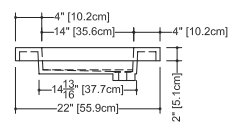

SIDE VIEW

NOTE: Approximate measurement. The manufacturer accepts 1/4" (6.35 mm) variance. WETSTYLE cannot be responsible for any technical errors and reserves the right to make revisions without notice.