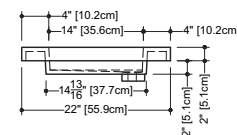

SIDE VIEW

NOTE: Approximate measurement. The manufacturer accepts 1/4" (6.35 mm) variance. WETSTYLE cannot be responsible for any technical errors and reserves the right to make revisions without notice.