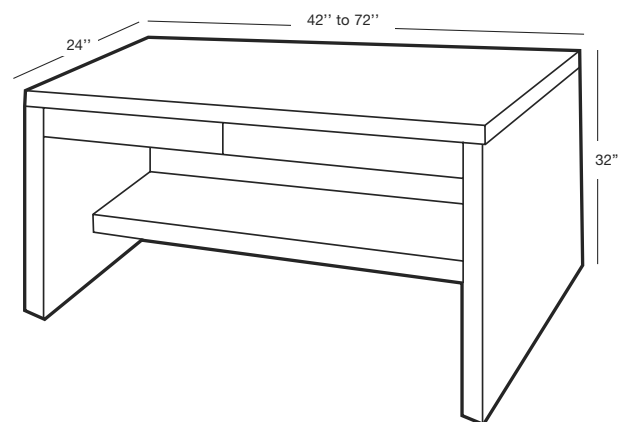

3 SINK COMPATIBILITY

See compatibility chart (p. 294-295)

4 OPTION

Decorative round style bottle trap (p. 316)

APPROXIMATE DELIVERY: 4 weeks - *6 weeks for premium finishes

FREIGHT: Consult Freight Annex

Z COLLECTION

NOTE: Approximate measurement. The manufacturer accepts 1/4" (6.35 mm) variance. WETSTYLE cannot be responsible for any technical errors and reserves the right to make revisions without notice.