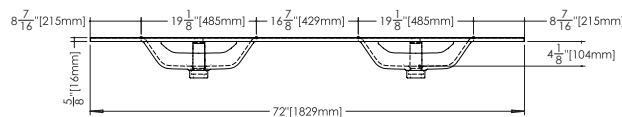

ELEMENT COLLECTION

VELXS 72 72" x 20" x 5/8"

(1829 x 508 x 16 mm)

1 SELECT MODEL AND FAUCET HOLES CONFIGURATION

- 1A - Without overflow
- or
- 1B - With overflow
- + 1Bi - Overflow trim finish

2 SELECT FINISH

3 OPTION

Pop-up drain p.316

WEIGHT: 44 lb (US) 20 kg (CA)
APPROXIMATE DELIVERY: 4 weeks
FREIGHT: Consult Freight Annex

1A MODEL WITHOUT OVERFLOW (Ex.: VELXS-72-1-GA)

MADE OF WETMAR BIO™

CODE	FAUCET HOLE	OVERFLOW	MATTE (MA)	TRUE HIGH GLOSS™ (GA)
VELXS-72	No hole	None	$1630	$2040
VELXS-72-1	1 hole for mono faucet	None	$160	$2100
VELXS-72-8	3 holes for 8" c/c faucet	None	$1710	$2120

1B MODEL WITH OVERFLOW (Ex.: VELXS-72-O-1-PC-GA)

MADE OF WETMAR BIO™

CODE	FAUCET HOLE	OVERFLOW	MATTE (MA)	TRUE HIGH GLOSS™ (GA)
VELXS-72-O	No hole	Overflow	$1760	$2220
VELXS-72-O-1	1 hole for mono faucet	Overflow	$1820	$2280
VELXS-72-O-8	3 holes for 8" c/c faucet	Overflow	$1840	$2300

+ 1Bi SELECT OVERFLOW TRIM FINISH Append selection to code (Ex.: VELXS-72-O-1-PC-GA)

ADD TO CODE	DESCRIPTION	PRICE
-NT, -PC, -BN	No Trim, Polished Chrome, Brushed Nickel	No charge
-MB, -SB	Matte Black, Satin Brass	+$100

2 SELECT FINISH Append selection to code (Ex.: VELXS-72-O-1-PC-GA)

ADD TO CODE	DESCRIPTION
-GA, -MA	White True High Gloss™, White Matte

FRONT VIEW

SIDE VIEW

NOTE: Approximate measurement. The manufacturer accepts 1/4" (6.35 mm) variance. WETSTYLE cannot be responsible for any technical errors and reserves the right to make revisions without notice.