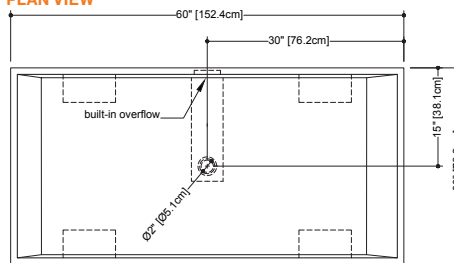

FAUCET INSTALLATION

Wall-mounted, floor-mounted or column for wall or deck mounted faucet (direct deck-mounted is not possible).

1 SELECT MODEL (Ex.: BC0802-PC-GA)

MADE OF WETMAR BIO™

CODE	POSITION	FEET	MATTE (MA)	TRUE HIGH GLOSS™ (GA)
BC 0802-B	Freestanding	WETMAR BIO™ Dark Brown	$6585	$7715
BC 0802-W	Freestanding	WETMAR BIO™ White	$6585	$7715

2 SELECT DRAIN AND OVERFLOW TRIM FINISH Append selection to code (Ex.: BC0802-PC-GA)

	WHITE	POLISHED CHROME	BRUSHED NICKEL	PRICE	MATTE BLACK	SATIN BRASS	PRICE
Drain cover and o/f metal trim		-PC	-BN	No charge	-MB	-SB	+$300
Drain cover only (o/f without trim)	-WHNT	-PCNT	-BNNT	No charge	-MBNT	-SBNT	+$200

3 SELECT PLUMBING CONNECTION Append selection to code (Ex.: BC0802-PC-COP-GA)

This tub is equipped with **WETSTYLE Plug & Bathe™** overflow and drain connection system.

Included	Standard ABS connection	PRICE
-COP	Copper connection (local code dependant)	+$230

4 SELECT FINISH Append selection to code (Ex.: BC0802-PC-GA)

ADD TO CODE	DESCRIPTION
-GA, -MA	White True High Gloss™, White Matte

NEW - CUSTOM COLORS AVAILABLE +$2400 to price of Gloss (GA) finish
RAL/Pantone code or color sample to be specified

PLAN VIEW