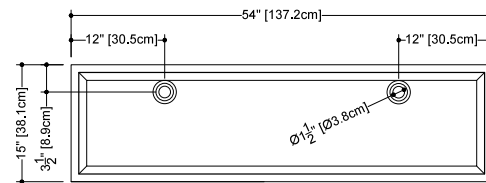

VC 854U (weight 42 lb/19 kg)

PLAN VIEW

FRONT VIEW