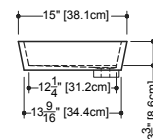

NOTE: Approximate measurement. The manufacturer accepts 1/4" (6.35 mm) variance. WETSTYLE cannot be responsible for any technical errors and reserves the right to make revisions without notice.

OVE VESSEL SINK