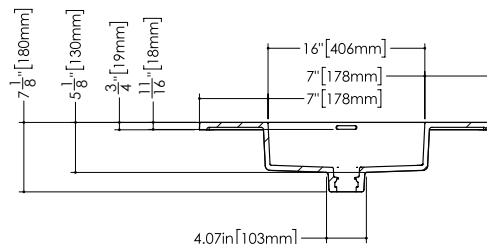

PERSPECTIVE VIEW

FRONT VIEW