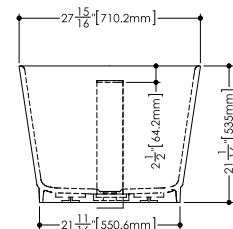

SIDE VIEW

NOTE: Approximate measurement. The manufacturer accepts 1/4" (6.35 mm) variance. WETSTYLE cannot be responsible for any technical errors and reserves the right to make revisions without notice.