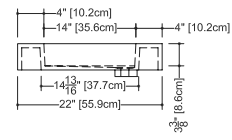

CUBE COLLECTION

VC 60 60-1/4" x 22" x 4"

(1530 x 559 x 102 mm)

VCS 60 60-1/4" x 22" x 2"

(1530 x 559 x 51 mm)

CUBE LAVATORY

1 SELECT MODEL AND FAUCET HOLES CONFIGURATION

- 1A - Without overflow
- or 1B - With overflow
- + 1Bi - Overflow trim finish

2 SELECT FINISH

3 OPTION

Pop-up drain p.316

4 FLOATING SINK BRACKET SYSTEM

Important: Bracket and/or decorative trim must be ordered at the same time as the lavatory. p.83

WEIGHT: 56 lb (US) 26 kg (CA)
APPROXIMATE DELIVERY: 4 weeks
FREIGHT: Consult Freight Annex

VCS60-O-NT-GA

1A MODEL WITHOUT OVERFLOW (Ex.: VC-60-1-GA)

MADE OF WETMAR BIO™

4" HEIGHT 2" SEMI-RECESSED

CODE	CODE	FAUCET HOLE	OVERFLOW	MATTE (MA)	TRUE HIGH GLOSS™ (GA)
VC-60	VCS-60	No hole	None	$1490	$1835
VC-60-1	VCS-60-1	1 hole for mono faucet	None	$1550	$1895
VC-60-8	VCS-60-8	3 holes for 8" c/c faucet	None	$1570	$1915

1B MODEL WITH OVERFLOW (Ex.: VC-60-O-1-PC-GA)

4" HEIGHT 2" SEMI-RECESSED

CODE	CODE	FAUCET HOLE	OVERFLOW	MATTE (MA)	TRUE HIGH GLOSS™ (GA)
VC-60-O	VCS-60-O	No hole	Overflow	$1625	$2015
VC-60-O-1	VCS-60-O-1	1 hole for mono faucet	Overflow	$1685	$2075
VC-60-O-8	VCS-60-O-8	3 holes for 8" c/c faucet	Overflow	$1705	$2095

+ 1Bi SELECT OVERFLOW TRIM FINISH Append selection to code (Ex.: VC-60-O-1-PC-GA)

ADD TO CODE	DESCRIPTION	PRICE
-NT, -PC, -BN	No Trim, Polished Chrome, Brushed Nickel	No charge
-MB, -SB	Matte Black, Satin Brass	+$100

2 SELECT FINISH Append selection to code (Ex.: VC-60-O-1-PC-GA)

ADD TO CODE	DESCRIPTION
-GA, -MA	White True High Gloss™, White Matte

VC 60

PLAN VIEW

FRONT VIEW

SIDE VIEW

VCS 60

FRONT VIEW

SIDE VIEW

NOTE: Approximate measurement. The manufacturer accepts 1/4" (6.35 mm) variance. WETSTYLE cannot be responsible for any technical errors and reserves the right to make revisions without notice.