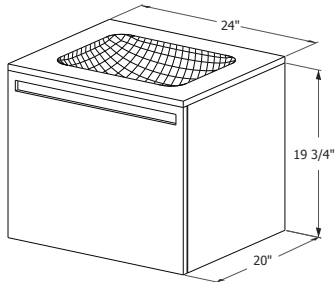

ELEMENT RAFFINÉ COLLECTION

VANITY 24", 30", 36" & 39" Wall-mount – 1 drawer + 1 inner drawer

(610, 762, 915 and 991 mm length)

ELR24WM