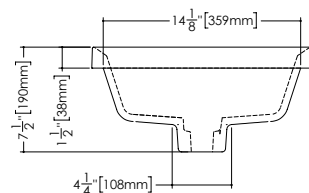

LAB COLLECTION – SQUARE SERIES

VLBQS 16 15-3/4" x 15-3/4" x 1-1/2"

(400 x 400 x 38 mm)

DROP-IN LAVATORY

1 SELECT MODEL AND FAUCET HOLES CONFIGURATION

- 1A - Without overflow
- 1B - With overflow
- + 1Bi - Overflow trim finish

2 SELECT FINISH

3 OPTION – IMPORTANT

This sink has a recessed drain hole. For a well-fitted look, we strongly recommend using the following drain model. DS02RF

p.316

WEIGHT: 20 lb (US) 9 kg (CA)
APPROXIMATE DELIVERY: 4 weeks
FREIGHT: Consult Freight Annex

1A MODEL WITHOUT OVERFLOW (Ex.: VLBQS16-1-GA)

MADE OF WETMAR BIO™

CODE	INSTALLATION	OVERFLOW	MATTE (MA)	TRUE HIGH GLOSS™ (GA)	NEW MATTE BLACK (MBL) MATTE GREY (MGR)
VLBQS16	No hole	None	$940	$1070	$1285
VLBQS16-1	1 hole for mono faucet	None	$980	$1110	$1325
VLBQS16-8	3 holes for 8" c/c faucet	None	$1000	$1130	$1345

1B MODEL WITH OVERFLOW (Ex.: VLBQS16-O-1-PC-GA)

CODE	INSTALLATION	OVERFLOW	MATTE (MA)	TRUE HIGH GLOSS™ (GA)	NEW MATTE BLACK (MBL) MATTE GREY (MGR)
VLBQS16-O	No hole	Overflow	$1045	$1190	$1430
VLBQS16-O-1	1 hole for mono faucet	Overflow	$1085	$1230	$1470
VLBQS16-O-8	3 holes for 8" c/c faucet	Overflow	$1105	$1250	$1490

+ 1Bi SELECT OVERFLOW TRIM FINISH Append selection to code (Ex.: VLBQS16-O-1-PC-GA)

ADD TO CODE	DESCRIPTION	PRICE
-NT, -PC, -BN	No Trim, Polished Chrome, Brushed Nickel	No charge
-MB, -SB	Matte Black, Satin Brass	+$50

2 SELECT FINISH Append selection to code (Ex.: VLBQS16-O-1-PC-GA)

ADD TO CODE	DESCRIPTION
-GA, -MA, -MGR, -MBL	White True High Gloss™, White Matte, Matte Grey, Matte Black

PERSPECTIVE VIEW

FRONT VIEW

SIDE VIEW

NOTE: Approximate measurement. The manufacturer accepts 1/4" (6.35 mm) variance. WETSTYLE cannot be responsible for any technical errors and reserves the right to make revisions without notice.