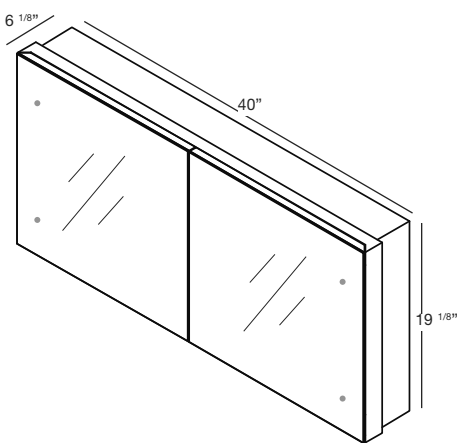

M COLLECTION

MIRRORED CABINET 19¹/₈" Recessed – 28", 34", 40", 46", 58" and 70" (711, 864, 1016, 1168, 1473 and 1778 mm length)

Exterior depth: 2 1/4" – Recessed depth: 3 3/4" – Interior depth: 4 1/2"

M40ME-REC

NOTE: Approximate measurement. The manufacturer accepts 1/4" (6.35 mm) variance. WETSTYLE cannot be responsible for any technical errors and reserves the right to make revisions without notice.

M COLLECTION