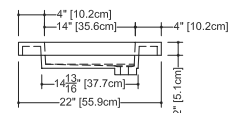

SIDE VIEW

NOTE: Approximate measurement. The manufacturer accepts 1/4" (6.35 mm) variance. WETSTYLE cannot be responsible for any technical errors and reserves the right to make revisions without notice.