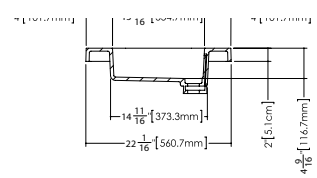

DÉCO COLLECTION

VDCOS 48 48 1/8" x 22" x 2"

(1219 x 559 x 51 mm)

VDCOXS 48 48" x 22" x 7/16"

(1219 x 559 x 11 mm)

1 SELECT MODEL AND FAUCET HOLES CONFIGURATION

- 1A - Without overflow
- or
- 1B - With overflow
- +
- 1Bi - Overflow trim finish

2 SELECT FINISH

3 OPTION - IMPORTANT

Important: This sink has a recessed drain hole. For a perfect look, we strongly recommend using the following drain models: DS02RF or DS02RF-O p.316

WEIGHT:		
VDCOS-48	32 lb (US)	15 kg (CA)
VDCOXS-48	28 lb (US)	13 kg (CA)
APPROXIMATE DELIVERY:	4 weeks	
FREIGHT:	Consult Freight Annex	

1A MODEL WITHOUT OVERFLOW (Ex.: VDCOS-48-1-GA)

MADE OF WETMAR BIO™

4" HEIGHT 2" SEMI-RECESSED

CODE	CODE	FAUCET HOLE	OVERFLOW	MATTE (MA)	TRUE HIGH GLOSS™ (GA)	NEW MATTE BLACK (MBL) MATTE GREY (MGR)
VDCOS-48	VDCOXS-48	No hole	None	$1475	$1675	$2010
VDCOS-48-1	VDCOXS-48-1	1 hole for mono faucet	None	$1535	$1735	$2070
VDCOS-48-8	VDCOXS-48-8	3 holes for 8" c/c faucet	None	$1555	$1755	$2090

1B MODEL WITH OVERFLOW (Ex.: VDCOS-48-O-1-PC-GA)

4" HEIGHT 2" SEMI-RECESSED

CODE	CODE	FAUCET HOLE	OVERFLOW	MATTE (MA)	TRUE HIGH GLOSS™ (GA)	NEW MATTE BLACK (MBL) MATTE GREY (MGR)
VDCOS-48-O	VDCOXS-48-O	No hole	Overflow	$1630	$1855	$2225
VDCOS-48-O-1	VDCOXS-48-O-1	1 hole for mono faucet	Overflow	$1690	$1915	$2285
VDCOS-48-O-8	VDCOXS-48-O-8	3 holes for 8" c/c faucet	Overflow	$1710	$1935	$2305

+ 1Bi SELECT OVERFLOW TRIM FINISH Append selection to code (Ex.: VDCOS-48-O-1-PC-GA)

ADD TO CODE	DESCRIPTION	PRICE
-NT, -PC, -BN	No Trim, Polished Chrome, Brushed Nickel	No charge
-MB, -SB	Matte Black, Satin Brass	+$50

2 SELECT FINISH Append selection to code (Ex.: VDCOS-48-O-1-PC-GA)

ADD TO CODE	DESCRIPTION
-GA, -MA, -MGR, -MBL	White True High Gloss™, White Matte, Matte Grey, Matte Black

VDCOS 48

PLAN VIEW

1 HOLE = 2 sets of 1 hole

FRONT VIEW

SIDE VIEW

VDCOXS 48