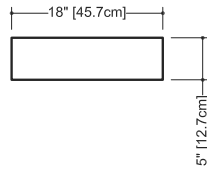

COLUMN

COLUMN for wall-mount faucet

FINISHES					
WOOD	WENGE (2)	WHITE (5)	BLACK (31)	ST. HAR. GREY (36)	PRICE
OAK	COL-WALL-2	COL-WALL-5	COL-WALL-31	COL-WALL-36	$970
WOOD	COFFEE BEAN (37)	SMOKED (38)	PRICE	NATURAL (1)	PRICE
OAK	COL-WALL-37	COL-WALL-38	$970	COL-WALL-1	$1270
WOOD	NATURAL (11)	NATURAL NO CALICO (12)	CHOCOLATE (16)	PRICE	PRICE
WALNUT	COL-WALL-11	COL-WALL-12	COL-WALL-16	$1270	
WOOD	EUCALYPTUS (81)	MOZAMBIQUE (82)	PRICE	PRICE	PRICE
PREMIUM	COL-WALL-81	COL-WALL-82	$1715		

APPROXIMATE DELIVERY: 4 weeks - *6 weeks for premium finishes
FREIGHT: Consult Freight Annex

PLAN VIEW