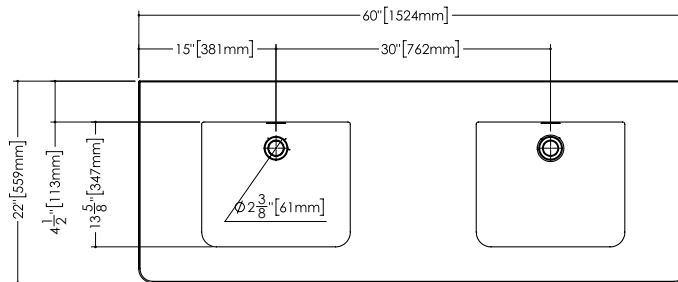

BAUHAUS COLLECTION

NEW

VBHXS 60 60" x 22" x 3/4"

(1524 x 559 x 19 mm)

1 SELECT MODEL AND FAUCET HOLES CONFIGURATION

- 1A - Without overflow
- or 1B - With overflow
- + 1Bi - Overflow trim finish

2 SELECT FINISH

3 OPTION

Pop-up drain

p.316

WEIGHT: 35 lb (US) 16 kg (CA)
APPROXIMATE DELIVERY: 4 weeks
FREIGHT: Consult Freight Annex

1A MODEL WITHOUT OVERFLOW (Ex.: VBHXS-60-1-GA)

MADE OF WETMAR BIO™

CODE	FAUCET HOLE	OVERFLOW	MATTE (MA)	TRUE HIGH GLOSS™ (GA)	NEW MATTE BLACK (MBL) MATTE GREY (MGR)
VBHXS-60	No hole	None	$1680	$1910	$2290
VBHXS-60-1	1 hole for mono faucet	None	$1740	$1970	$2350
VBHXS-60-8	3 holes for 8" c/c faucet	None	$1760	$1990	$2370

1B MODEL WITH OVERFLOW (Ex.: VBHXS-60-O-1-PC-GA)

MADE OF WETMAR BIO™

CODE	FAUCET HOLE	OVERFLOW	MATTE (MA)	TRUE HIGH GLOSS™ (GA)	NEW MATTE BLACK (MBL) MATTE GREY (MGR)
VBHXS-60-O	No hole	Overflow	$1840	$2090	$2510
VBHXS-60-O-1	1 hole for mono faucet	Overflow	$1900	$2150	$2570
VBHXS-60-O-8	3 holes for 8" c/c faucet	Overflow	$1920	$2170	$2590

+ 1Bi SELECT OVERFLOW TRIM FINISH Append selection to code (Ex.: VBHXS-60-O-1-PC-GA)

ADD TO CODE	DESCRIPTION	PRICE
-NT, -PC, -BN	No Trim, Polished Chrome, Brushed Nickel	No charge
-MB, -SB	Matte Black, Satin Brass	+$100

2 SELECT FINISH Append selection to code (Ex.: VBHXS-60-O-1-PC-GA)

ADD TO CODE	DESCRIPTION
-GA, -MA, -MGR, -MBL	White True High Gloss™, White Matte, Matte Grey, Matte Black

PLAN VIEW