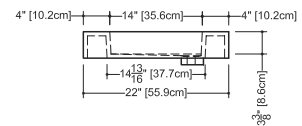

CUBE COLLECTION

VC 48R 48" x 22" x 4"

(1219 x 559 x 102 mm)

VCS 48R 48" x 22" x 2"

(1219 x 559 x 51 mm)

1 SELECT MODEL AND FAUCET HOLES CONFIGURATION

- 1A - Without overflow
- or
- 1B - With overflow
- +
- 1Bi - Overflow trim finish

2 SELECT FINISH

3 OPTION

Pop-up drain p.316

4 FLOATING SINK BRACKET SYSTEM

Important: Bracket and/or decorative trim must be ordered at the same time as the lavatory. p.83

WEIGHT: 40 lb (US) 19 kg (CA)
APPROXIMATE DELIVERY: 4 weeks
FREIGHT: Consult Freight Annex

1A MODEL WITHOUT OVERFLOW (Ex.: VC-48R-1-GA)

MADE OF WETMAR BIO™

4" HEIGHT 2" SEMI-RECESSED

CODE	CODE	FAUCET HOLE	OVERFLOW	MATTE (MA)	TRUE HIGH GLOSS™ (GA)
VC-48R	VCS-48R	No hole	None	$1270	$1445
VC-48R-1	VCS-48R-1	1 hole for mono faucet	None	$1310	$1485
VC-48R-8	VCS-48R-8	3 holes for 8" c/c faucet	None	$1330	$1505

1B MODEL WITH OVERFLOW (Ex.: VC-48R-O-1-PC-GA)

4" HEIGHT 2" SEMI-RECESSED

CODE	CODE	FAUCET HOLE	OVERFLOW	MATTE (MA)	TRUE HIGH GLOSS™ (GA)
VC-48R-O	VCS-48R-O	No hole	Overflow	$1375	$1565
VC-48R-O-1	VCS-48R-O-1	1 hole for mono faucet	Overflow	$1415	$1605
VC-48R-O-8	VCS-48R-O-8	3 holes for 8" c/c faucet	Overflow	$1435	$1625

+ 1Bi SELECT OVERFLOW TRIM FINISH Append selection to code (Ex.: VC-48R-O-1-PC-GA)

ADD TO CODE	DESCRIPTION	PRICE
-NT, -PC, -BN	No Trim, Polished Chrome, Brushed Nickel	No charge
-MB, -SB	Matte Black, Satin Brass	+$50

2 SELECT FINISH Append selection to code (Ex.: VC-48R-O-1-PC-GA)

ADD TO CODE	DESCRIPTION
-GA, -MA	White True High Gloss™, White Matte

PLAN VIEW

VC 48R

SIDE VIEW

VCS 48R

NOTE: Approximate measurement. The manufacturer accepts 1/4" (6.35 mm) variance. WETSTYLE cannot be responsible for any technical errors and reserves the right to make revisions without notice.