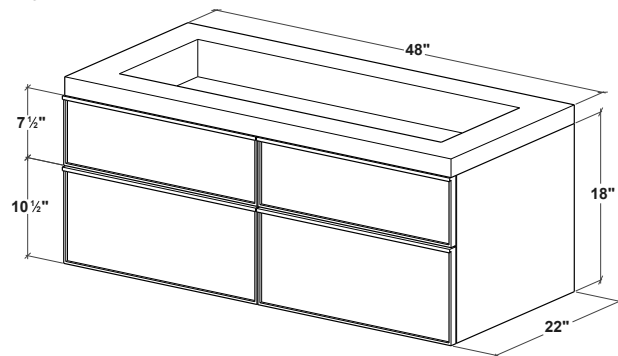

WOOD: All natural wood finishes, AWI Rated 5 Finish, FSC Certified, CARB Compliant, Formaldehyde free may differ slightly from sample or pictures as natural wood grains vary somewhat from piece to piece adding natural beauty and character making each made-to-order piece unique.

IMPORTANT: Please indicate on your purchase order your choice of lavatory. Must be purchased with a WETSTYLE integrated countertop (sold separately). Vessel sinks cannot be used with FRAME Linea vanities without a countertop. Lavatory will extend beyond the vanity by approximately 1/8" on both sides to better prevent potential water accumulation between the lavatory and the vanity.

2 MODEL SELECTION 48" TROUGH SINK

FINISHES		CODE	PRICE
WOOD			
Oak	Natural (1)	FRL48WM-T-1	$5755
Oak	Wenge (2)	FRL48WM-T-2	$5540
Oak	White (5)	FRL48WM-T-5	$5540
Oak	Black (31)	FRL48WM-T-31	$5540
Oak	St. Har. Grey (36)	FRL48WM-T-36	$5540
Oak	Coffee Bean (37)	FRL48WM-T-37	$5540
Oak	Smoked (38)	FRL48WM-T-38	$5540
WOOD			
Walnut	Natural No Calico (12)	FRL48WM-T-12	$5755
Walnut	Chocolate (16)	FRL48WM-T-16	$5755
LACQUER			
Mat	White (21)	FRL48WM-T-21	$5260
Mat	St. Har. Grey (28)	FRL48WM-T-28	$5260
Mat	Black (29)	FRL48WM-T-29	$5260

* Walnut natural (11) and premium finishes not available

FRL48WM-T

FEATURES

- All wood construction
- Hand pull crafted in solid wood
- Finished drawer interiors
- Blum slow close glides
- Vertical grain pattern