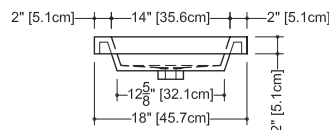

CUBE COLLECTION

VC 18 18" x 18" x 4"

(457 x 457 x 102 mm)

VCS 18 18" x 18" x 2"

(457 x 457 x 51 mm)

1 SELECT MODEL AND FAUCET HOLES CONFIGURATION

- 1A - Without overflow
- or
- 1B - With overflow
- +
- 1Bi - Overflow trim finish

2 SELECT FINISH

3 OPTION

Pop-up drain

p.316

WEIGHT: 23 lb (US) 11 kg (CA)
APPROXIMATE DELIVERY: 4 weeks
FREIGHT: Consult Freight Annex

1A MODEL WITHOUT OVERFLOW (Ex.: VC-18-1-GA)

MADE OF WETMAR BIO™

4" HEIGHT 2" SEMI-RECESSED

CODE	CODE	FAUCET HOLE	OVERFLOW	MATTE (MA)	TRUE HIGH GLOSS™ (GA)
VC-18	VCS-18	No hole	None	$820	$930

1B MODEL WITH OVERFLOW (Ex.: VC-18-O-1-PC-GA)

4" HEIGHT 2" SEMI-RECESSED

CODE	CODE	FAUCET HOLE	OVERFLOW	MATTE (MA)	TRUE HIGH GLOSS™ (GA)
VC-18-O	VCS-18-O	No hole	Overflow	$925	$1050

+ 1Bi SELECT OVERFLOW TRIM FINISH Append selection to code (Ex.: VC-18-O-1-PC-GA)

ADD TO CODE	DESCRIPTION	PRICE
-NT, -PC, -BN	No Trim, Polished Chrome, Brushed Nickel	No charge
-MB, -SB	Matte Black, Satin Brass	+$50

2 SELECT FINISH Append selection to code (Ex.: VC-18-O-1-PC-GA)

ADD TO CODE	DESCRIPTION
-GA, -MA	White True High Gloss™, White Matte

CUBE LAVATORY

PLAN VIEW

VC 18

FRONT VIEW

NOTE: Approximate measurement. The manufacturer accepts 1/4" (6.35 mm) variance. WETSTYLE cannot be responsible for any technical errors and reserves the right to make revisions without notice.