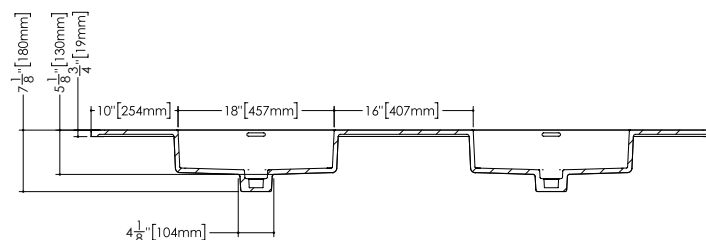

BAUHAUS COLLECTION

NEW

VBHXS 72 72" x 22" x 3/4"

(1825 x 559 x 19 mm)

1 SELECT MODEL AND FAUCET HOLES CONFIGURATION

- 1A - Without overflow
- or
- 1B - With overflow
- +
- 1Bi - Overflow trim finish

2 SELECT FINISH

3 OPTION

Pop-up drain p.316

WEIGHT: 41 lb (US) 19 kg (CA)
APPROXIMATE DELIVERY: 4 weeks
FREIGHT: Consult Freight Annex

1A MODEL WITHOUT OVERFLOW (Ex.: VBHXS-72-1-GA)

MADE OF WETMAR BIO™

CODE	FAUCET HOLE	OVERFLOW	MATTE (MA)	TRUE HIGH GLOSS™ (GA)	NEW MATTE BLACK (MBL) MATTE GREY (MGR)
VBHXS-72	No hole	None	$2055	$2335	$2800
VBHXS-72-1	1 hole for mono faucet	None	$2115	$2395	$2860
VBHXS-72-8	3 holes for 8" c/c faucet	None	$2135	$2415	$2880

1B MODEL WITH OVERFLOW (Ex.: VBHXS-72-O-1-PC-GA)

MADE OF WETMAR BIO™

CODE	FAUCET HOLE	OVERFLOW	MATTE (MA)	TRUE HIGH GLOSS™ (GA)	NEW MATTE BLACK (MBL) MATTE GREY (MGR)
VBHXS-72-O	No hole	Overflow	$2215	$2515	$3020
VBHXS-72-O-1	1 hole for mono faucet	Overflow	$2275	$2575	$3080
VBHXS-72-O-8	3 holes for 8" c/c faucet	Overflow	$2295	$2595	$3100

+ 1Bi SELECT OVERFLOW TRIM FINISH Append selection to code (Ex.: VBHXS-72-O-1-PC-GA)

ADD TO CODE	DESCRIPTION	PRICE
-NT, -PC, -BN	No Trim, Polished Chrome, Brushed Nickel	No charge
-MB, -SB	Matte Black, Satin Brass	+$100

2 SELECT FINISH Append selection to code (Ex.: VBHXS-72-O-1-PC-GA)

ADD TO CODE	DESCRIPTION
-GA, -MA, -MGR, -MBL	White True High Gloss™, White Matte, Matte Grey, Matte Black

FRONT VIEW

NOTE: Approximate measurement. The manufacturer accepts 1/4" (6.35 mm) variance. WETSTYLE cannot be responsible for any technical errors and reserves the right to make revisions without notice.