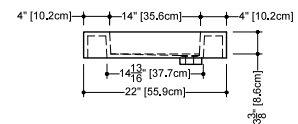

CUBE COLLECTION

VC 42 42" x 22" x 4"

(1069 x 559 x 102 mm)

VCS 42 42" x 22" x 2"

(1069 x 559 x 51 mm)

CUBE LAVATORY

1 SELECT MODEL AND FAUCET HOLES CONFIGURATION

- 1A - Without overflow
- or 1B - With overflow
- + 1Bi - Overflow trim finish

2 SELECT FINISH

3 OPTION

Pop-up drain p.316

4 FLOATING SINK BRACKET SYSTEM

Important: Bracket and/or decorative trim must be ordered at the same time as the lavatory. p.83

WEIGHT: 44 lb (US) 20 kg (CA)
APPROXIMATE DELIVERY: 4 weeks
FREIGHT: Consult Freight Annex

1A MODEL WITHOUT OVERFLOW (Ex.: VC-42-1-GA)

MADE OF WETMAR BIO™

4" HEIGHT 2" SEMI-RECESSED

CODE	CODE	FAUCET HOLE	OVERFLOW	MATTE (MA)	TRUE HIGH GLOSS™ (GA)
VC-42	VCS-42	No hole	None	$1285	$1460
VC-42-1	VCS-42-1	1 hole for mono faucet	None	$1325	$1500
VC-42-8	VCS-42-8	3 holes for 8" c/c faucet	None	$1345	$1520

1B MODEL WITH OVERFLOW (Ex.: VC-42-O-1-PC-GA)

4" HEIGHT 2" SEMI-RECESSED

CODE	CODE	FAUCET HOLE	OVERFLOW	MATTE (MA)	TRUE HIGH GLOSS™ (GA)
VC-42-O	VCS-42-O	No hole	Overflow	$1390	$1580
VC-42-O-1	VCS-42-O-1	1 hole for mono faucet	Overflow	$1430	$1620
VC-42-O-8	VCS-42-O-8	3 holes for 8" c/c faucet	Overflow	$1450	$1640

+ 1Bi SELECT OVERFLOW TRIM FINISH Append selection to code (Ex.: VC-42-O-1-PC-GA)

ADD TO CODE	DESCRIPTION	PRICE
-NT, -PC, -BN	No Trim, Polished Chrome, Brushed Nickel	No charge
-MB, -SB	Matte Black, Satin Brass	+$50

2 SELECT FINISH Append selection to code (Ex.: VC-42-O-1-PC-GA)

ADD TO CODE	DESCRIPTION
-GA, -MA	White True High Gloss™, White Matte

PLAN VIEW

VC 42

SIDE VIEW

VCS 42

NOTE: Approximate measurement. The manufacturer accepts 1/4" (6.35 mm) variance. WETSTYLE cannot be responsible for any technical errors and reserves the right to make revisions without notice.