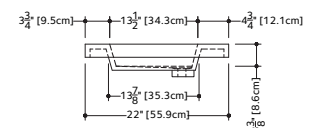

SIDE VIEW

NOTE: Approximate measurement. The manufacturer accepts 1/4" (6.35 mm) variance. WETSTYLE cannot be responsible for any technical errors and reserves the right to make revisions without notice.