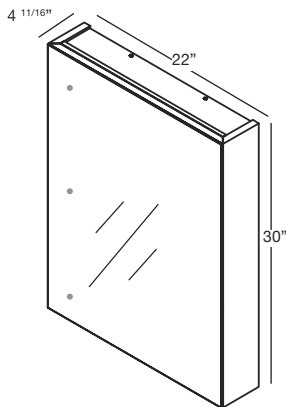

M COLLECTION

MIRRORED CABINET 30" Surface Mount – 16", 18" and 22"

(406, 457 and 559 mm length)

M1630MEL

M1630MER

M1830MEL

M1830MER

M2230MEL