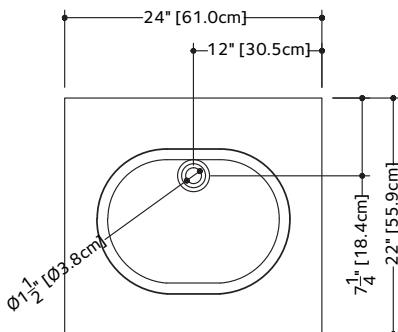

VOVS 24 24" x 22" x 2"

(610 x 559 x 51 mm)

1 SELECT MODEL AND FAUCET HOLES CONFIGURATION

- 1A - Without overflow
- or
- 1B - With overflow
- +
- 1Bi - Overflow trim finish

2 SELECT FINISH

3 OPTION

Pop-up drain p.316

4 FLOATING SINK BRACKET SYSTEM

Important: Bracket and/or decorative trim must be ordered at the same time as the lavatory. p.83

WEIGHT: 23 lb (US) 11 kg (CA)
APPROXIMATE DELIVERY: 4 weeks
FREIGHT: Consult Freight Annex

1A MODEL WITHOUT OVERFLOW (Ex.: VOV-24-1-GA)

MADE OF WETMAR BIO™

4" HEIGHT 2" SEMI-RECESSED

CODE	CODE	FAUCET HOLE	OVERFLOW	MATTE (MA)	TRUE HIGH GLOSS™ (GA)
VOV-24	VOVS-24	No hole	None	$905	$1030
VOV-24-1	VOVS-24-1	1 hole for mono faucet	None	$945	$1070
VOV-24-8	VOVS-24-8	3 holes for 8" c/c faucet	None	$965	$1090

1B MODEL WITH OVERFLOW (Ex.: VOV-24-O-1-PC-GA)

4" HEIGHT 2" SEMI-RECESSED

CODE	CODE	FAUCET HOLE	OVERFLOW	MATTE (MA)	TRUE HIGH GLOSS™ (GA)
VOV-24-O	VOVS-24-O	No hole	Overflow	$1010	$1150
VOV-24-O-1	VOVS-24-O-1	1 hole for mono faucet	Overflow	$1050	$1190
VOV-24-O-8	VOVS-24-O-8	3 holes for 8" c/c faucet	Overflow	$1070	$1210

+ 1Bi SELECT OVERFLOW TRIM FINISH Append selection to code (Ex.: VOV-24-O-1-PC-GA)

ADD TO CODE	DESCRIPTION	PRICE
-NT, -PC, -BN	No Trim, Polished Chrome, Brushed Nickel	No charge
-MB, -SB	Matte Black, Satin Brass	+$50

2 SELECT FINISH Append selection to code (Ex.: VOV-24-O-1-PC-GA)

ADD TO CODE	DESCRIPTION
-GA, -MA	White True High Gloss™, White Matte

OVE LAVATORY

PLAN VIEW

VOV 24

VOVS 24

NOTE: Approximate measurement. The manufacturer accepts 1/4" (6.35 mm) variance. WETSTYLE cannot be responsible for any technical errors and reserves the right to make revisions without notice.