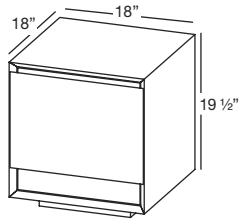

M COLLECTION METRO SERIES

VANITY 19½" height Freestanding – 1 drawer 18", 20", 24", 30", 36" and 42" (457, 508, 610, 762, 914 and 1069 mm length)

MM1818FS

MM2018FS

MM2418FS

MM3018FS

MM3618FS

MM4218FS