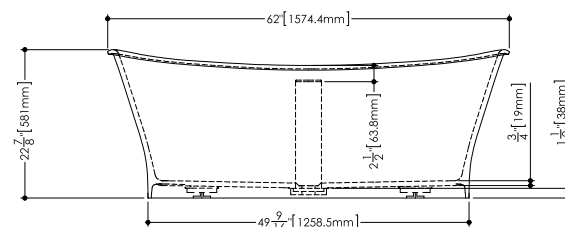

PLAN VIEW

FRONT VIEW

SIDE VIEW

NOTE: Approximate measurement. The manufacturer accepts 1/4" (6.35 mm) variance. WETSTYLE cannot be responsible for any technical errors and reserves the right to make revisions without notice.