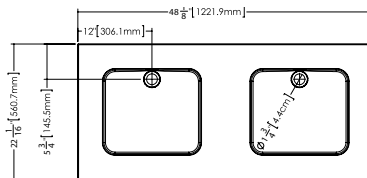

WEIGHT:		
VDCOS-48	32 lb (US)	15 kg (CA)
VDCOXS-48	28 lb (US)	13 kg (CA)
APPROXIMATE DELIVERY:	4 weeks	
FREIGHT:	Consult Freight Annex	

1A MODEL WITHOUT OVERFLOW (Ex.: VDCOS-48-1-GA)

MADE OF WETMAR BIO™

4" HEIGHT 2" SEMI-RECESSED

CODE	CODE	FAUCET HOLE	OVERFLOW	MATTE (MA)	TRUE HIGH GLOSS™ (GA)	NEW MATTE BLACK (MBL) MATTE GREY (MGR)
VDCOS-48	VDCOXS-48	No hole	None	$1475	$1675	$2010
VDCOS-48-1	VDCOXS-48-1	1 hole for mono faucet	None	$1535	$1735	$2070
VDCOS-48-8	VDCOXS-48-8	3 holes for 8" c/c faucet	None	$1555	$1755	$2090

1B MODEL WITH OVERFLOW (Ex.: VDCOS-48-O-1-PC-GA)

4" HEIGHT 2" SEMI-RECESSED

CODE	CODE	FAUCET HOLE	OVERFLOW	MATTE (MA)	TRUE HIGH GLOSS™ (GA)	NEW MATTE BLACK (MBL) MATTE GREY (MGR)
VDCOS-48-O	VDCOXS-48-O	No hole	Overflow	$1630	$1855	$2225
VDCOS-48-O-1	VDCOXS-48-O-1	1 hole for mono faucet	Overflow	$1690	$1915	$2285
VDCOS-48-O-8	VDCOXS-48-O-8	3 holes for 8" c/c faucet	Overflow	$1710	$1935	$2305

+ 1Bi SELECT OVERFLOW TRIM FINISH Append selection to code (Ex.: VDCOS-48-O-1-PC-GA)

ADD TO CODE	DESCRIPTION	PRICE
-NT, -PC, -BN	No Trim, Polished Chrome, Brushed Nickel	No charge
-MB, -SB	Matte Black, Satin Brass	+$50

2 SELECT FINISH Append selection to code (Ex.: VDCOS-48-O-1-PC-GA)

ADD TO CODE	DESCRIPTION
-GA, -MA, -MGR, -MBL	White True High Gloss™, White Matte, Matte Grey, Matte Black

VDCOS 48

PLAN VIEW

1 HOLE = 2 sets of 1 hole