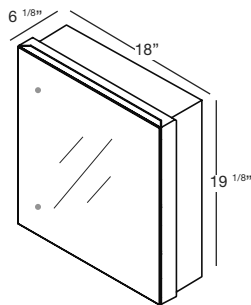

M18MEL-REC