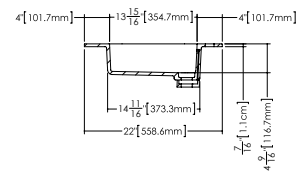

SIDE VIEW

NOTE: Approximate measurement. The manufacturer accepts 1/4" (6.35 mm) variance. WETSTYLE cannot be responsible for any technical errors and reserves the right to make revisions without notice.