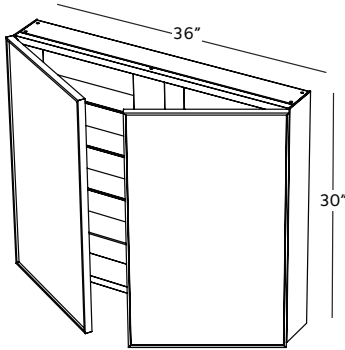

FRAME LINEA COLLECTION

MIRRORED CABINET 36"

(911 mm length)

1 NOTES

SURFACE MOUNT OR RECESSED INSTALLATION

FEATURES

- Highly durable powder-coated aluminum construction, finished Nu Nickel
- Mirrors on front and back side of doors and inside of cabinet
- Four extra-clear glass shelves
- Soft-close hinges
- Two flush-mounted electrical outlets
- Wood console finished in Nu Nickel matte lacquer
- UL/cUL compliant

ELECTRIC OPTIONS

- Mirror defogger (X)
- LED mood light at top and bottom of cabinet (Y) UL/cUL approved

2 PRICING AND CODE BUILDER

2.1 CONFIGURATION AND SIDE PANELS (EX.: FRL36ME-W16-XY)

BASE CODE	ADD TO CODE	
	REC	W
FRL36ME	$3365	$4000

CODE	SIDE PANELS	INSTALLATION
REC	None	Recessed
W	Wood	Surface Mount

2.2 WOOD FINISH FOR DOOR TRIM AND SIDE PANELS (IF APPLICABLE) (EX.: FRL36ME-W16-XY)

ADD TO CODE	WOOD FINISH
5	Oak White
37	Oak Coffee Bean
38	Oak Smoked
12	Walnut Natural No Calico*
16	Walnut Chocolate

* Can be combined with a Walnut Natural (11) vanity.

2.3 ELECTRIC OPTIONS (EX.: FRL36ME-W16-XY)

ADD TO CODE	OPTION	ADD TO PRICE
X	Mirror Defogger	+$435
Y	LED mood light at top and bottom of cabinet (only available with surface mount) UL/cUL approved	+$435