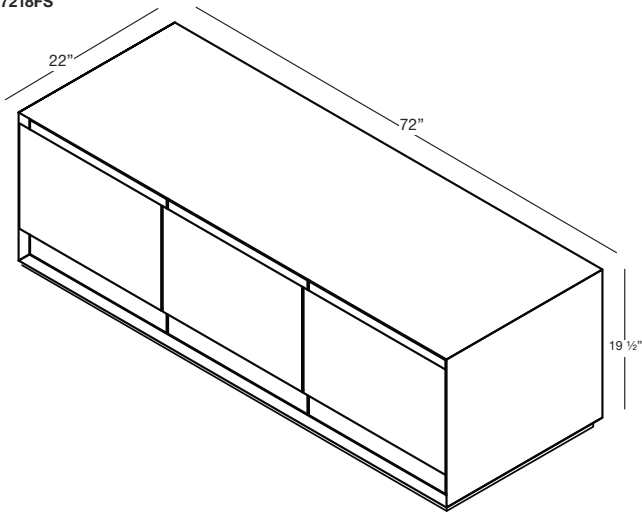

M COLLECTION

VANITY 19.5" height Freestanding – 2 drawers 48" and 60", 3 drawers 72"

(1219 and 1525, 1829 mm length)

M4818FS

M6018FS

M7218FS

DRAWER CONFIGURATION

Internal side view
(All models)