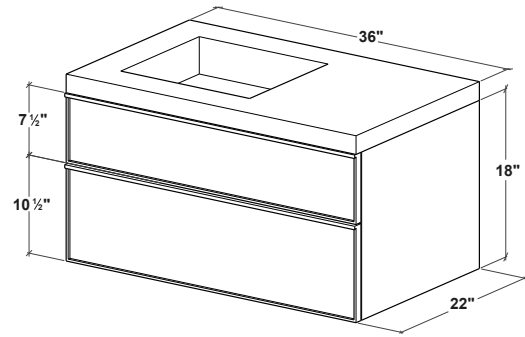

5 ACCESSORY & SUGGESTED COMPLEMENTS

FRAME Linea Mirrored Cabinet	p. 214
M Towel Holder	p. 280
FRAME Linea Linen Cabinet	p. 207

FRL 36WM-T

FEATURES

- All wood construction
- Hand pull crafted in solid wood
- Finished drawer interiors
- Blum slow close glides
- Vertical grain pattern