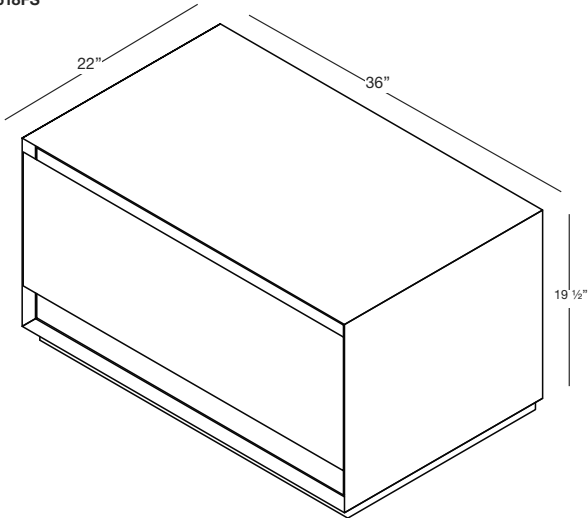

M COLLECTION

VANITY 19.5" height Freestanding – 1 drawer 24", 30", 36" and 42"

(610, 762, 914 and 1069 mm length)

M2418FS

M3018FS

M3618FS

M4218FS

DRAWER CONFIGURATION