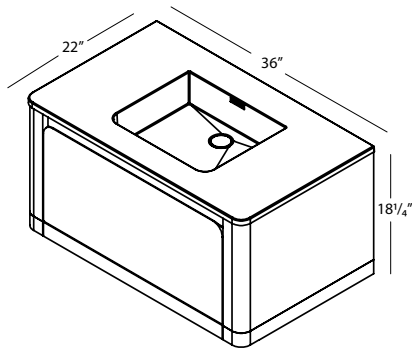

BAUHAUS COLLECTION

NEW

BAUHAUS 36" Wall-mount

1 NOTES

THIS UNIT MUST BE SECURED TO THE WALL

WOOD: All natural wood finishes, AWI Rated 5 Finish, FSC Certified, CARB Compliant, Formaldehyde free, may differ slightly from sample or pictures as natural wood grains vary somewhat from piece to piece adding natural beauty and character making each made-to-order piece unique

IMPORTANT: Please indicate on your purchase order your choice of lavatory. Must be purchased with a WETSTYLE Bauhaus integrated countertop (sold separately). Vessel sinks cannot be used with Bauhaus vanities, unless a countertop is used.

DRAWER CONFIGURATION

Horseshoe

APPROXIMATE DELIVERY:

4-6 weeks

FREIGHT:

Consult Freight Annex

2 AVAILABLE CONFIGURATIONS (ex: EBHS36WM-L28W1)

CONFIGURATION	DRAWER FAÇADE AND SIDES	TRIM	NEXT STEP
LW	Lacquer (L)	Wood (W)	Go to 3.1
WW	Wood (W)	Wood (W)	Go to 3.2
LL	Lacquer (L)	Lacquer (L)	Go to 3.3
WL	Wood (W)	Lacquer (L)	Go to 3.4

HOW TO BUILD A CODE

Bauhaus 36" Wall-Mount with St. Har. Grey Drawer/Sides and Oak Natural Trim Example: EBHS36WM	DRAWER FAÇADE AND SIDES		TRIM		Use opposite page to ensure your finish combination is possible
	W or L	Color code	W or L	Color code	
	-L	-28	-W	-1	

4 INTEGRATED COUNTERTOP SELECTION SOLD SEPARATELY

REFER TO LAVATORY SECTION FOR COUNTERTOP PRICING

Lavatory and vanity must be ordered at the same time as the lavatory requires special preparation at the factory

NOTE: Approximate measurement. The manufacturer accepts 1/4" (6.35 mm) variance. WETSTYLE cannot be responsible for any technical errors and reserves the right to make revisions without notice.