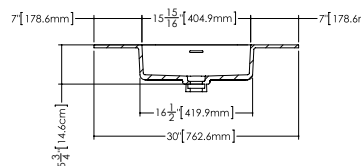

DÉCO COLLECTION

VDCOS 30 30 1/8" x 22" x 2"

(762 x 559 x 51 mm)

VDCOXS 30 30" x 22" x 7/16"

(762 x 559 x 11 mm)

1 SELECT MODEL AND FAUCET HOLES CONFIGURATION

- 1A - Without overflow
- or
- 1B - With overflow
- +
- 1Bi - Overflow trim finish

2 SELECT FINISH

3 OPTION - IMPORTANT

Important: This sink has a recessed drain hole. For a perfect look, we strongly recommend using the following drain models: DS02RF or DS02RF-O p.316

WEIGHT:
VDCOS-30 19 lb (US) 9 kg (CA)
VDCOXS-30 16 lb (US) 7 kg (CA)
APPROXIMATE DELIVERY: 4 weeks
FREIGHT: Consult Freight Annex

1A MODEL WITHOUT OVERFLOW (Ex.: VDCOS-30-1-GA) **MADE OF WETMAR BIO™**

4" HEIGHT 2" SEMI-RECESSED

CODE	CODE	FAUCET HOLE	OVERFLOW	MATTE (MA)	TRUE HIGH GLOSS™ (GA)	NEW MATTE BLACK (MBL) MATTE GREY (MGR)
VDCOS-30	VDCOXS-30	No hole	None	$975	$1110	$1330
VDCOS-30-1	VDCOXS-30-1	1 hole for mono faucet	None	$1015	$1150	$1370
VDCOS-30-8	VDCOXS-30-8	3 holes for 8" c/c faucet	None	$1035	$1170	$1390

1B MODEL WITH OVERFLOW (Ex.: VDCOS-30-O-1-PC-GA)

4" HEIGHT 2" SEMI-RECESSED

CODE	CODE	FAUCET HOLE	OVERFLOW	MATTE (MA)	TRUE HIGH GLOSS™ (GA)	NEW MATTE BLACK (MBL) MATTE GREY (MGR)
VDCOS-30-O	VDCOXS-30-O	No hole	Overflow	$1080	$1230	$1475
VDCOS-30-O-1	VDCOXS-30-O-1	1 hole for mono faucet	Overflow	$1120	$1270	$1515
VDCOS-30-O-8	VDCOXS-30-O-8	3 holes for 8" c/c faucet	Overflow	$1140	$1290	$1535

+ 1Bi SELECT OVERFLOW TRIM FINISH Append selection to code (Ex.: VDCOS-30-O-1-PC-GA)

ADD TO CODE	DESCRIPTION	PRICE
-NT, -PC, -BN	No Trim, Polished Chrome, Brushed Nickel	No charge
-MB, -SB	Matte Black, Satin Brass	+$50

2 SELECT FINISH Append selection to code (Ex.: VDCOS-30-O-1-PC-GA)

ADD TO CODE	DESCRIPTION
-GA, -MA, -MGR, -MBL	White True High Gloss™, White Matte, Matte Grey, Matte Black

VDCOS 30

PLAN VIEW

FRONT VIEW

SIDE VIEW

VDCOXS 30

PLAN VIEW

FRONT VIEW

SIDE VIEW