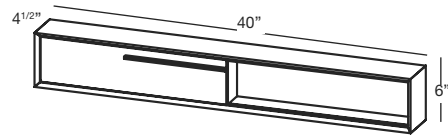

M COLLECTION

STORAGE CABINET 6" 16", 18", 22", 28", 34", 40", 46", 58" and 70" (406, 457, 559, 711, 864, 1016, 1168, 1473 and 1778 mm length)

2 MODEL SELECTION (continued)

LENGTH		FINISHES			PRICE
INCHES	CM	WOOD	EUCALYPTUS (81)*	MOZAMBIQUE (82)*	
16"	41	PREMIUM	M16ST-81	M16ST-82	$835
18"	46	PREMIUM	M18ST-81	M18ST-82	$875
22"	56	PREMIUM	M22ST-81	M22ST-82	$1635
28"	71	PREMIUM	M28ST-81	M28ST-82	$1735
34"	86	PREMIUM	M34ST-81	M34ST-82	$1805
40"	102	PREMIUM	M40ST-81	M40ST-82	$1985
46"	117	PREMIUM	M46ST-81	M46ST-82	$2015
58"	147	PREMIUM	M58ST-81	M58ST-82	$2415
70"	178	PREMIUM	M70ST-81	M70ST-82	$3015

M40ST

M COLLECTION

APPROXIMATE DELIVERY: 4 weeks - *6 weeks for premium finishes
FREIGHT: Consult Freight Annex

NOTE: Approximate measurement. The manufacturer accepts 1/4" (6.35 mm) variance. WETSTYLE cannot be responsible for any technical errors and reserves the right to make revisions without notice.