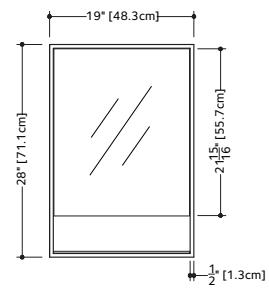

FRONT VIEW

HORIZONTAL MIRROR 19" height x 46" wide

(483 to 1168 mm)

1 MODEL SELECTION

MATERIAL	FINISH	CODE	PRICE
Pure stainless steel	Brushed finish	C1946B	$1455
Pure stainless steel	Mirror finish	C1946M	$1845

Note: This is a pure stainless steel product (not chrome plated), grade 304

WEIGHT:	39 lb (US)	18 kg (CA)
APPROXIMATE DELIVERY:	< 1 week	
FREIGHT:	Consult Freight Annex