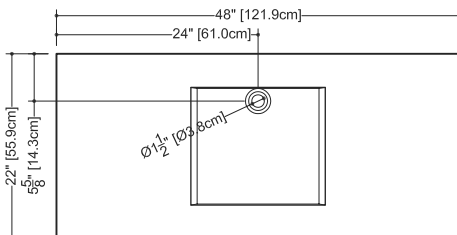

VCS 48C

VCS 48C 48" x 22" x 2"

(1219 x 559 x 51 mm)

1 SELECT MODEL AND FAUCET HOLES CONFIGURATION

- 1A - Without overflow
- or
- 1B - With overflow
- +
- 1Bi - Overflow trim finish

2 SELECT FINISH

3 OPTION

Pop-up drain p.316

4 FLOATING SINK BRACKET SYSTEM

Important: Bracket and/or decorative trim must be ordered at the same time as the lavatory. p.83

WEIGHT: 40 lb (US) 19 kg (CA)
APPROXIMATE DELIVERY: 4 weeks
FREIGHT: Consult Freight Annex

1A MODEL WITHOUT OVERFLOW (Ex.: VC-48C-1-GA) **MADE OF WETMAR BIO™**

4" HEIGHT 2" SEMI-RECESSED

CODE	CODE	FAUCET HOLE	OVERFLOW	MATTE (MA)	TRUE HIGH GLOSS™ (GA)
VC-48C	VCS-48C	No hole	None	$1270	$1445
VC-48C-1	VCS-48C-1	1 hole for mono faucet	None	$1310	$1485
VC-48C-8	VCS-48C-8	3 holes for 8" c/c faucet	None	$1330	$1505

1B MODEL WITH OVERFLOW (Ex.: VC-48C-O-1-PC-GA)

4" HEIGHT 2" SEMI-RECESSED

CODE	CODE	FAUCET HOLE	OVERFLOW	MATTE (MA)	TRUE HIGH GLOSS™ (GA)
VC-48C-O	VCS-48C-O	No hole	Overflow	$1375	$1565
VC-48C-O-1	VCS-48C-O-1	1 hole for mono faucet	Overflow	$1415	$1605
VC-48C-O-8	VCS-48C-O-8	3 holes for 8" c/c faucet	Overflow	$1435	$1625

+ 1Bi SELECT OVERFLOW TRIM FINISH Append selection to code (Ex.: VC-48C-O-1-PC-GA)

ADD TO CODE	DESCRIPTION	PRICE
-NT, -PC, -BN	No Trim, Polished Chrome, Brushed Nickel	No charge
-MB, -SB	Matte Black, Satin Brass	+$50

2 SELECT FINISH Append selection to code (Ex.: VC-48C-O-1-PC-GA)

ADD TO CODE	DESCRIPTION
-GA, -MA	White True High Gloss™, White Matte

CUBE LAVATORY

PLAN VIEW

VC 48C