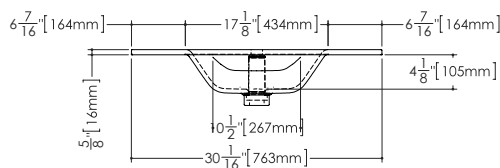

ELEMENT COLLECTION

VELXS 30 30" x 20" x 5/8"

(762 x 508 x 16 mm)

ELEMENT LAVATORY

1 SELECT MODEL AND FAUCET HOLES CONFIGURATION

- 1A - Without overflow
- or
- 1B - With overflow
- +
- 1Bi - Overflow trim finish

2 SELECT FINISH

3 OPTION

Pop-up drain

p.316

WEIGHT:	20 lb (US)	9 kg (CA)
APPROXIMATE DELIVERY:	4 weeks	
FREIGHT:	Consult Freight Annex	

1A MODEL WITHOUT OVERFLOW (Ex.: VELXS-30-1-GA)

MADE OF WETMAR BIO™

CODE	FAUCET HOLE	OVERFLOW	MATTE (MA)	TRUE HIGH GLOSS™ (GA)
VELXS-30	No hole	None	$915	$1040
VELXS-30-1	1 hole for mono faucet	None	$955	$1080
VELXS-30-8	3 holes for 8" c/c faucet	None	$975	$1100

1B MODEL WITH OVERFLOW (Ex.: VELXS-30-O-1-PC-GA)

CODE	FAUCET HOLE	OVERFLOW	MATTE (MA)	TRUE HIGH GLOSS™ (GA)
VELXS-30-O	No hole	Overflow	$1020	$1160
VELXS-30-O-1	1 hole for mono faucet	Overflow	$1060	$1200
VELXS-30-O-8	3 holes for 8" c/c faucet	Overflow	$1080	$1220

+ 1Bi SELECT OVERFLOW TRIM FINISH Append selection to code (Ex.: VELXS-30-O-1-PC-GA)

ADD TO CODE	DESCRIPTION	PRICE
-NT, -PC, -BN	No Trim, Polished Chrome, Brushed Nickel	No charge
-MB, -SB	Matte Black, Satin Brass	+$100

2 SELECT FINISH Append selection to code (Ex.: VELXS-30-O-1-PC-GA)

ADD TO CODE	DESCRIPTION
-GA, -MA	White True High Gloss™, White Matte

FRONT VIEW

NOTE: Approximate measurement. The manufacturer accepts 1/4" (6.35 mm) variance. WETSTYLE cannot be responsible for any technical errors and reserves the right to make revisions without notice.