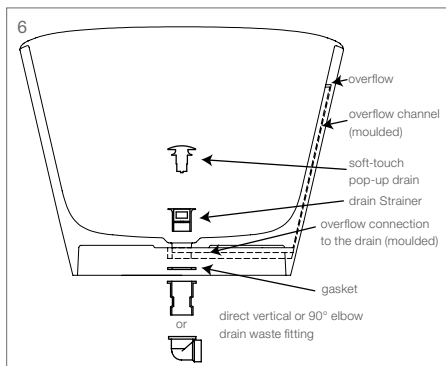

Seamless

One seamless part, no joints or seams for water to escape or leak

A man with a beard, wearing a white protective suit, is shown in profile, leaning over a white surface. He is using a black tool to work on the surface. The background is dark, and the lighting highlights the texture of his suit and the smoothness of the surface he is working on.

- 1 Slot Design Overflow
- 2 Integrated Overflow – overflow is built into tub wall, providing a cleaner look and saving installation time and related costs
- 3 3" clearance underneath the bathtub for ease of access for plumbing connections
- 4 Oak wood bridge in wenge shade included; when applicable
- 5 Soft toe touch drain included
- 6 Plug & Bathe™ installation system
 - a Uniquely enables installation and service completely from above
 - b Reduces overall cost of installation
 - c Increases installation possibilities and ease of serviceability