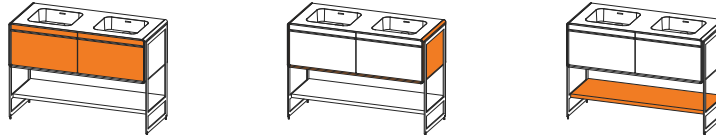

2 AVAILABLE CONFIGURATIONS (ex: DCO48FL-W11L21L21-MB)

CONFIGURATION	DRAWER FACADE (L)	EXTERIOR (L)	SHELF (L)	NEXT STEP
WWL	Wood (W)	Wood (W)	Lacquer (L)	Go to 3.1
WLW	Wood (W)	Lacquer (L)	Wood (W)	Go to 3.1
WLL	Wood (W)	Lacquer (L)	Lacquer (L)	Go to 3.1
WWW	Wood (W)	Wood (W)	Wood (W)	Go to 3.2
LLL	Lacquer (L)	Lacquer (L)	Lacquer (L)	Go to 3.3

HOW TO BUILD A CODE

	DRAWER FACADE (L)		EXTERIOR (L)		SHELF (L)		METAL FINISH	Use opposite page to ensure your finish combination is possible
	W or L	Color code	W or L	Color code	W or L	Color code	Metal code	
Déco 48" Floor-mount								
Example: DCO48FL	-W	-1	-L	-21	-L	-21	-MB	

NOTE: Approximate measurement. The manufacturer accepts 1/4" (6.35 mm) variance. WETSTYLE cannot be responsible for any technical errors and reserves the right to make revisions without notice.