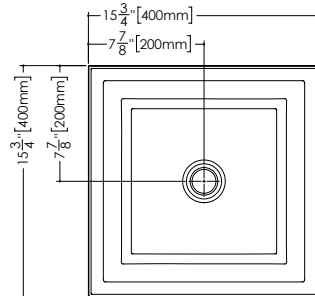

LAB COLLECTION – SQUARE SERIES

VLBQS 816 15-3/4" x 15-3/4" x 1-1/2"

(400 x 400 x 38 mm)

1 SELECT MODEL

This model is only available without overflow

2 SELECT FINISH

3 OPTION – IMPORTANT

This sink has a recessed drain hole. For a well-fitted look, we strongly recommend using the following drain model. DS02RF

p.316

WEIGHT: 13 lb (US) 6 kg (CA)
APPROXIMATE DELIVERY: 4 weeks
FREIGHT: Consult Freight Annex

1A MODEL WITHOUT OVERFLOW (Ex.: VLBR820-1-GA)

MADE OF WETMAR BIO™

CODE	FAUCET HOLE	OVERFLOW	MATTE (MA)	TRUE HIGH GLOSS™ (GA)	NEW MATTE BLACK (MBL) MATTE GREY (MGR)
VLBQS816	No hole	None	$790	$900	$1080

2 SELECT FINISH Append selection to code (Ex.: VLBR820-1-GA)

ADD TO CODE	DESCRIPTION
-GA, -MA, -MGR, -MBL	White True High Gloss™, White Matte, Matte Grey, Matte Black

DROP-IN LAVATORY

PLAN VIEW