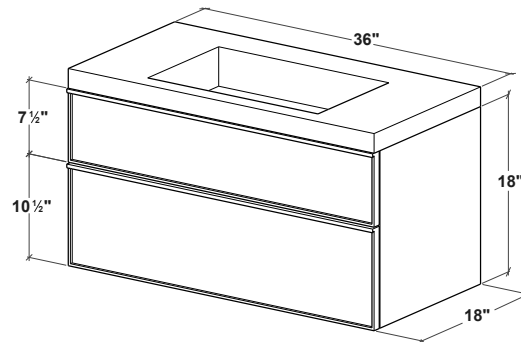

WOOD: All natural wood finishes, AWI Rated 5 Finish, FSC Certified, CARB Compliant, Formaldehyde free may differ slightly from sample or pictures as natural wood grains vary somewhat from piece to piece adding natural beauty and character making each made-to-order piece unique.

IMPORTANT: Please indicate on your purchase order your choice of lavatory. Must be purchased with a WETSTYLE integrated countertop (sold separately). Vessel sinks cannot be used with FRAME Linea vanities without a countertop. Lavatory will extend beyond the vanity by approximately 1/8" on both sides to better prevent potential water accumulation between the lavatory and the vanity.

2 MODEL SELECTION 36"

FINISHES		CODE	PRICE
WOOD			
Oak	Natural (1)	FRLM36WM-1	$3455
Oak	Wenge (2)	FRLM36WM-2	$3310
Oak	White (5)	FRLM36WM-5	$3310
Oak	Black (31)	FRLM36WM-31	$3310
Oak	St. Har. Grey (36)	FRLM36WM-36	$3310
Oak	Coffee Bean (37)	FRLM36WM-37	$3310
Oak	Smoked (38)	FRLM36WM-38	$3310
WOOD			
Walnut	Natural No Calico (12)	FRLM36WM-12	$3455
Walnut	Chocolate (16)	FRLM36WM-16	$3455
LACQUER			
Mat	White (21)	FRLM36WM-21	$3175
Mat	St. Har. Grey (28)	FRLM36WM-28	$3175
Mat	Black (29)	FRLM36WM-29	$3175

* Walnut natural (11) and premium finishes not available

FRLM36WM

FEATURES

- All wood construction
- Hand pull crafted in solid wood
- Finished drawer interiors
- Blum slow close glides
- Vertical grain pattern

DRAWERS CONFIGURATION

UPPER
Horseshoe

LOWER
Horseshoe

APPROXIMATE DELIVERY: 4-6 weeks

FREIGHT: Consult Freight Annex

3 OPTIONAL GLASS INSERTS FOR DRAWER FACADES

Ex.: FRLM24WM-1-51

FINISH	ADD TO CODE	PRICE
White	-51	+$275
White Matte	-61	+$275

4 INTEGRATED COUNTERTOP SELECTION (sold separately)

REFER TO LAVATORY SECTION FOR COUNTERTOP PRICING

Lavatory and vanity must be ordered at the same time as the lavatory requires special preparation at the factory

5 ACCESSORY & SUGGESTED COMPLEMENTS

FRAME Linea Mirrored Cabinet	p. 214
M Towel Holder	p. 280
FRAME Linea Linen Cabinet	p. 207

NOTE: Approximate measurement. The manufacturer accepts 1/4" (6.35 mm) variance. WETSTYLE cannot be responsible for any technical errors and reserves the right to make revisions without notice.