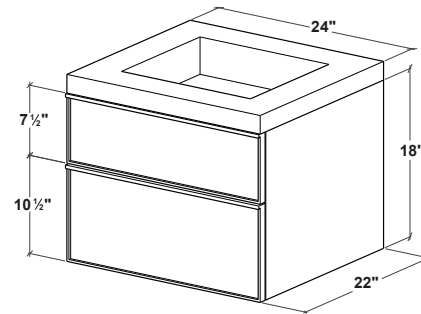

WOOD: All natural wood finishes, AWI Rated 5 Finish, FSC Certified, CARB Compliant, Formaldehyde free may differ slightly from sample or pictures as natural wood grains vary somewhat from piece to piece adding natural beauty and character making each made-to-order piece unique.

IMPORTANT: Please indicate on your purchase order your choice of lavatory. Must be purchased with a WETSTYLE integrated countertop (sold separately). Vessel sinks cannot be used with FRAME Linea vanities without a countertop. Lavatory will extend beyond the vanity by approximately 1/8" on both sides to better prevent potential water accumulation between the lavatory and the vanity.

2 MODEL SELECTION 24"

FINISHES		CODE	PRICE
WOOD			
Oak	Natural (1)	FRL24WM-1	$3190
Oak	Wenge (2)	FRL24WM-2	$3075
Oak	White (5)	FRL24WM-5	$3075
Oak	Black (31)	FRL24WM-31	$3075
Oak	St. Har. Grey (36)	FRL24WM-36	$3075
Oak	Coffee Bean (37)	FRL24WM-37	$3075
Oak	Smoked (38)	FRL24WM-38	$3075
WOOD			
Walnut	Natural No Calico (12)	FRL24WM-12	$3190
Walnut	Chocolate (16)	FRL24WM-16	$3190
LACQUER			
Mat	White (21)	FRL24WM-21	$2915
Mat	St. Har. Grey (28)	FRL24WM-28	$2915
Mat	Black (29)	FRL24WM-29	$2915

* Walnut natural (11) and premium finishes not available

FEATURES

- All wood construction
- Hand pull crafted in solid wood
- Finished drawer interiors
- Blum slow close glides
- Vertical grain pattern

DRAWERS CONFIGURATION

UPPER
Horseshoe

LOWER
Horseshoe

APPROXIMATE DELIVERY: 4-6 weeks

FREIGHT: Consult Freight Annex

3 OPTIONAL GLASS INSERTS FOR DRAWER FACADES

Ex.: FRL24WM-1-51

FINISH	ADD TO CODE	PRICE
White	-51	+$230
White Matte	-61	+$230

4 INTEGRATED COUNTERTOP SELECTION (sold separately)

REFER TO LAVATORY SECTION FOR COUNTERTOP PRICING

Lavatory and vanity must be ordered at the same time as the lavatory requires special preparation at the factory

5 ACCESSORY & SUGGESTED COMPLEMENTS

FRAME Linea Mirrored Cabinet	p. 214
M Towel Holder	p. 280
FRAME Linea Linen Cabinet	p. 207

NOTE: Approximate measurement. The manufacturer accepts 1/4" (6.35 mm) variance. WETSTYLE cannot be responsible for any technical errors and reserves the right to make revisions without notice.