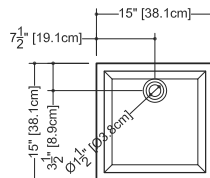

VC 815A (weight 13 lb/6 kg)

PLAN VIEW

FRONT VIEW