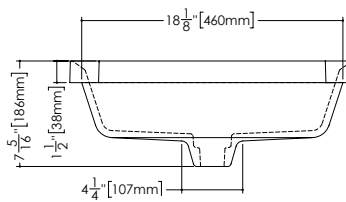

LAB COLLECTION – ROUND SERIES

VLBRS 820 19-3/4" x 15-3/4" x 1-1/2"

(502 x 400 x 38 mm)

1 SELECT MODEL

This model is only available without overflow

2 SELECT FINISH

3 OPTION – IMPORTANT

This sink has a recessed drain hole. For a well-fitted look, we strongly recommend using the following drain model. DS02RF

p.316

WEIGHT: 15 lb (US) 7 kg (CA)
APPROXIMATE DELIVERY: 4 weeks
FREIGHT: Consult Freight Annex

1A MODEL WITHOUT OVERFLOW (Ex.: VLBRS820-1-GA)

MADE OF WETMAR BIO™

CODE	FAUCET HOLE	OVERFLOW	MATTE (MA)	TRUE HIGH GLOSS™ (GA)	NEW MATTE BLACK (MBL) MATTE GREY (MGR)
VLBRS820	No hole	None	$1005	$1140	$1370

2 SELECT FINISH Append selection to code (Ex.: VLBRS820-1-GA)

ADD TO CODE	DESCRIPTION
-GA, -MA, -MGR, -MBL	White True High Gloss™, White Matte, Matte Grey, Matte Black

DROP-IN LAVATORY

FRONT VIEW

NOTE: Approximate measurement. The manufacturer accepts 1/4" (6.35 mm) variance. WETSTYLE cannot be responsible for any technical errors and reserves the right to make revisions without notice.