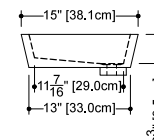

NOTE: Approximate measurement. The manufacturer accepts 1/4" (6.35 mm) variance. WETSTYLE cannot be responsible for any technical errors and reserves the right to make revisions without notice.