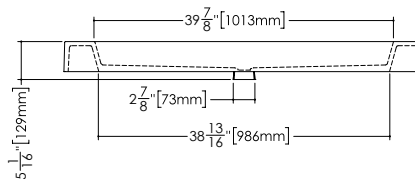

CUBE COLLECTION

VC 48-1D 48" x 22" x 4"

(1219 x 559 x 102 mm)

VCS 48-1D 48" x 22" x 2"

(1219 x 559 x 51 mm)

CUBE LAVATORY

1 SELECT MODEL AND FAUCET HOLES CONFIGURATION

- 1A - Without overflow
- or
- 1B - With overflow
- + 1Bi - Overflow trim finish

2 SELECT FINISH

3 ACCESSORY INCLUDED

Oak bridge in wenge shade.
Other shades must be specified p.308

4 OPTION

Pop-up drain p.316

5 FLOATING SINK BRACKET SYSTEM

Important: Bracket and/or decorative trim must be ordered at the same time as the lavatory. p.83

WEIGHT: 46 lb (US) 21 kg (CA)
APPROXIMATE DELIVERY: 4 weeks
FREIGHT: Consult Freight Annex

1A MODEL WITHOUT OVERFLOW (Ex.: VC-48D-1-GA)

MADE OF WETMAR BIO™

4" HEIGHT 2" SEMI-RECESSED

CODE	CODE	FAUCET HOLE	OVERFLOW	MATTE (MA)	TRUE HIGH GLOSS™ (GA)
VC48-1D	VCS48-1D	No hole	None	$1500	$1705
VC48-1D-1	VCS48-1D-1	2 x 1 hole for mono faucet	None	$1560	$1765
VC48-1D-8	VCS48-1D-8	2 x 3 holes for 8" c/c faucet	None	$1580	$1785

1B MODEL WITH OVERFLOW (Ex.: VC-48D-O-1-PC-GA)

4" HEIGHT 2" SEMI-RECESSED

CODE	CODE	FAUCET HOLE	OVERFLOW	MATTE (MA)	TRUE HIGH GLOSS™ (GA)
VC48-1D-O	VCS48-1D-O	No hole	Overflow	$1605	$1825
VC48-1D-O-1	VCS48-1D-O-1	2 x 1 hole for mono faucet	Overflow	$1665	$1885
VC48-1D-O-8	VCS48-1D-O-8	2 x 3 holes for 8" c/c faucet	Overflow	$1685	$1905

+ 1Bi SELECT OVERFLOW TRIM FINISH Append selection to code (Ex.: VC-48D-O-1-PC-GA)

ADD TO CODE	DESCRIPTION	PRICE
-NT, -PC, -BN	No Trim, Polished Chrome, Brushed Nickel	No charge
-MB, -SB	Matte Black, Satin Brass	+$50

2 SELECT FINISH Append selection to code (Ex.: VC-48D-O-1-PC-GA)

ADD TO CODE	DESCRIPTION
-GA, -MA	White True High Gloss™, White Matte

1D = 1 CENTER DRAIN

VC 48-1D

FRONT VIEW

SIDE VIEW

VCS 48-1D

FRONT VIEW

SIDE VIEW