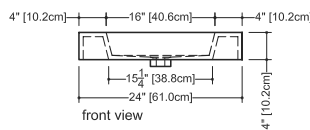

VC 24

FRONT VIEW