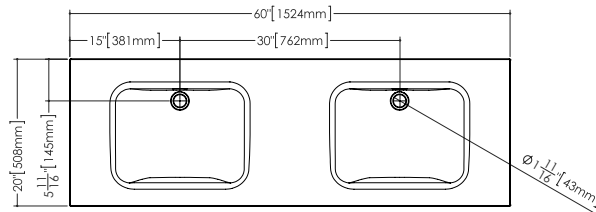

ELEMENT COLLECTION

VELXS 60 60" x 20" x 5/8"

(1524 x 508 x 16 mm)

1 SELECT MODEL AND FAUCET HOLES CONFIGURATION

- 1A - Without overflow
- or
- 1B - With overflow
- +
- 1Bi - Overflow trim finish

2 SELECT FINISH

3 OPTION

Pop-up drain

p.316

WEIGHT:	38 lb (US)	17 kg (CA)
APPROXIMATE DELIVERY:	4 weeks	
FREIGHT:	Consult Freight Annex	

1A MODEL WITHOUT OVERFLOW (Ex.: VELXS-60-1-GA)

MADE OF WETMAR BIO™

CODE	FAUCET HOLE	OVERFLOW	MATTE (MA)	TRUE HIGH GLOSS™ (GA)
VELXS-60	No hole	None	$1275	$1585
VELXS-60-1	1 hole for mono faucet	None	$1335	$1645
VELXS-60-8	3 holes for 8" c/c faucet	None	$1355	$1665

1B MODEL WITH OVERFLOW (Ex.: VELXS-60-O-1-PC-GA)

MADE OF WETMAR BIO™

CODE	FAUCET HOLE	OVERFLOW	MATTE (MA)	TRUE HIGH GLOSS™ (GA)
VELXS-60-O	No hole	Overflow	$1410	$1765
VELXS-60-O-1	1 hole for mono faucet	Overflow	$1470	$1825
VELXS-60-O-8	3 holes for 8" c/c faucet	Overflow	$1490	$1845

+ 1Bi SELECT OVERFLOW TRIM FINISH Append selection to code (Ex.: VELXS-60-O-1-PC-GA)

ADD TO CODE	DESCRIPTION	PRICE
-NT, -PC, -BN	No Trim, Polished Chrome, Brushed Nickel	No charge
-MB, -SB	Matte Black, Satin Brass	+$100

2 SELECT FINISH Append selection to code (Ex.: VELXS-60-O-1-PC-GA)

ADD TO CODE	DESCRIPTION
-GA, -MA	White True High Gloss™, White Matte

PLAN VIEW