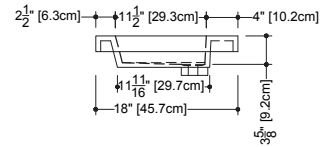

SIDE VIEW

NOTE: Approximate measurement. The manufacturer accepts 1/4" (6.35 mm) variance. WETSTYLE cannot be responsible for any technical errors and reserves the right to make revisions without notice.