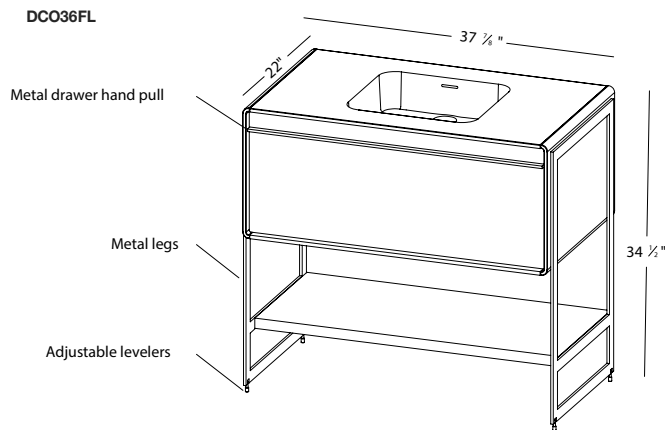

DÉCO COLLECTION

VANITY 36" Floor-mount – 1 drawer

(914 mm length)

1 NOTES

THIS UNIT MUST BE SECURED TO THE WALL

WOOD: All natural wood finishes, AWI Rated 5 Finish, FSC Certified, CARB Compliant, Formaldehyde free, may differ slightly from sample or pictures as natural wood grains vary somewhat from piece to piece adding natural beauty and character making each made-to-order piece unique

IMPORTANT: Please indicate on your purchase order your choice of lavatory. Must be purchased with a WETSTYLE Deco integrated countertop (sold separately). Vessel sinks cannot be used with Deco vanities.

FEATURES

- Hand pull and legs made of solid stainless steel
- Finished interior drawers
- Slow closing ball bearing glides

DRAWER CONFIGURATION

Horseshoe

APPROXIMATE DELIVERY: 4 - 6 weeks
*7 weeks for premium finishes

FREIGHT: Consult Freight Annex

2 AVAILABLE CONFIGURATIONS (ex: DCO36FL-W11L21L21-MB)

CONFIGURATION	DRAWER FACADE (L)	EXTERIOR (L)	SHELF (L)	NEXT STEP
WWL	Wood (W)	Wood (W)	Lacquer (L)	Go to 3.1
WLW	Wood (W)	Lacquer (L)	Wood (W)	Go to 3.1
WLL	Wood (W)	Lacquer (L)	Lacquer (L)	Go to 3.1
WWW	Wood (W)	Wood (W)	Wood (W)	Go to 3.2
LLL	Lacquer (L)	Lacquer (L)	Lacquer (L)	Go to 3.3

HOW TO BUILD A CODE

	DRAWER FACADE (L)		EXTERIOR (L)		SHELF (L)		METAL FINISH		Use opposite page to ensure your finish combination is possible
	W or L	Color code	W or L	Color code	W or L	Color code	Metal code		
Déco 36" Floor-mount									
Example: DCO36FL	-W	-1	-L	-21	-L	-21	-MB		

NOTE: Approximate measurement. The manufacturer accepts 1/4" (6.35 mm) variance. WETSTYLE cannot be responsible for any technical errors and reserves the right to make revisions without notice.