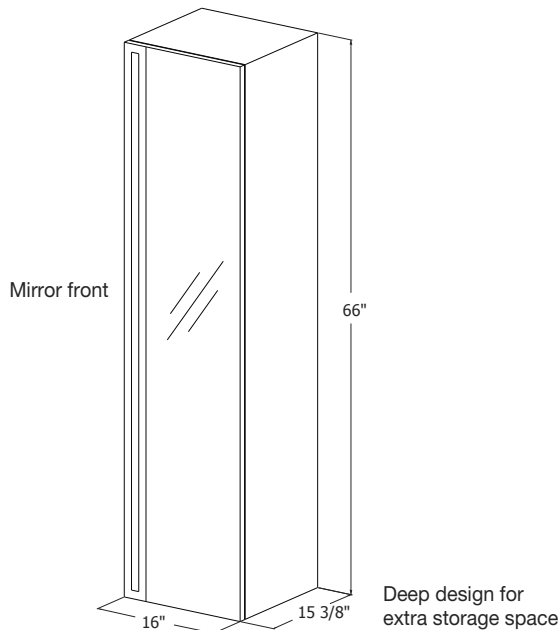

ELEMENT RAFFINÉ COLLECTION

LINEN CABINET 66" height – 16" width

(406 mm width)

1 NOTES

WOOD: All natural wood finishes, AWI Rated 5 Finish, FSC Certified, CARB Compliant, Formaldehyde free, may differ slightly from sample or pictures as natural wood grains vary somewhat from piece to piece adding natural beauty and character making each made-to-order piece unique.

DOOR HANDING: Reversible, choice of left or right handing at installation

2 MODEL SELECTION

LENGTH		FINISHES					
INCHES	CM	WOOD	WENGE (2)	WHITE (5)	BLACK (31)		PRICE
16	41	OAK	ELR16LN-2	ELR16LN-5	ELR16LN-31		$3080
16	41	OAK	ELR16LN-36	ELR16LN-37	ELR16LN-38		$3080
16	41	OAK PLANK EFFECT	ELR16LN-71	ELR16LN-72			$3080
16	41	OAK	ELR16LN-1				$3590
16	41	WALNUT	ELR16LN-11	ELR16LN-12	ELR16LN-16		$3590
16	41	MAT	ELR16LN-21	ELR16LN-28	ELR16LN-29	ELR16LN-27	$3220
16	41	PREMIUM	ELR16LN-81	ELR16LN-82			$4255

ELR16LN

APPROXIMATE DELIVERY: 4 weeks

* 6 weeks for premium finishes

FREIGHT:

Consult Freight Annex

NOTE: Approximate measurement. The manufacturer accepts 1/4" (6.35 mm) variance. WETSTYLE cannot be responsible for any technical errors and reserves the right to make revisions without notice.