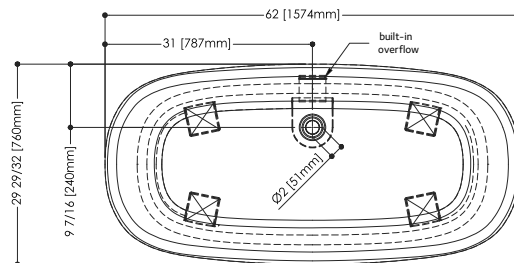

IMPORTANT

All WETSTYLE tubs are equipped with our **Plug & Bathe™** overflow/drain system permitting installation completely from above without the need to open the floor from beneath; there is no need for an island drain or similar supplemental connection equipment.

FAUCET INSTALLATION

Wall-mounted, floor-mounted or column for wall or deck mounted faucet (direct deck-mounted is not possible).

1 SELECT MODEL (Ex.: BCLB01-PC-GA)

MADE OF WETMAR BIO™

CODE	POSITION	MATTE (MA)	TRUE HIGH GLOSS™ (GA)
BCLB 01	Freestanding	$5980	$6430

2 SELECT DRAIN AND OVERFLOW TRIM FINISH Append selection to code (Ex.: BCLB01-PC-GA)

	WHITE	POLISHED CHROME	BRUSHED NICKEL	PRICE	MATTE BLACK	SATIN BRASS	PRICE
Drain cover and o/f metal trim		-PC	-BN	No charge	-MB	-SB	+$300
Drain cover only (o/f without trim)	-WHNT	-PCNT	-BNNT	No charge	-MBNT	-SBNT	+$200

3 SELECT PLUMBING CONNECTION Append selection to code (Ex.: BCLB01-PC-COP-GA)

This tub is equipped with **WETSTYLE Plug & Bathe™** overflow and drain connection system.

Included	Standard ABS connection	PRICE
-COP	Copper connection (local code dependant)	+$230

4 SELECT FINISH Append selection to code (Ex.: BCLB01-PC-GA)

ADD TO CODE	DESCRIPTION
-GA, -MA	White True High Gloss™, White Matte

NEW - CUSTOM COLORS AVAILABLE +$2400 to price of Gloss (GA) finish
RAL/Pantone code or color sample to be specified

PLAN VIEW