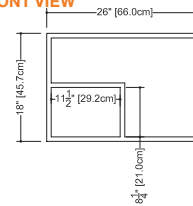

WALL MOUNTED NICHE

WALL-MOUNTED NICHEs 18" height 6" depth x 26" length x 18" height

(152 x 660 x 457 mm)

HEIGHT		FINISHES					
INCHES	CM	WOOD	WENGE (2)	WHITE (5)	BLACK (31)	ST. HAR. GREY (36)	PRICE
18"	46	OAK	S1800-2	S1800-5	S1800-31	S1800-36	$645
INCHES	CM	WOOD	COFFEE BEAN (37)	SMOKED (38)	PRICE	NATURAL (1)	PRICE
18"	46	OAK	S1800-37	S1800-38	$645	S1800-1	$855
INCHES	CM	WOOD	NATURAL (11)	NATURAL NO CALICO (12)	CHOCOLATE (12)	PRICE	
18"	46	WALNUT	S1800-11	S1800-12	S1800-16	$855	
INCHES	CM	WOOD	EUCALYPTUS* (81)	MOZAMBIQUE* (82)	PRICE		
18"	46	PREMIUM	S1800-81	S1800-82	$1010		

APPROXIMATE DELIVERY: 4 weeks
*6 weeks for premium finishes
FREIGHT: Consult Freight Annex

FRONT VIEW

COMPLEMENTS

HEAD/BACK REST 25" height 3-3/4" depth x 13" length x 25" height

(9.5 x 33 x 63.5 mm)

FOR CUBE BATHTUB MODELS (except BC12 and BC14)

HEIGHT		FINISHES		
INCHES	CM	WHITE	BLACK	PRICE
25"	63.5	HBR-25-2	HBR-25-5	$515

WEIGHT: 9 lb (US) 4 kg (CA)
APPROXIMATE DELIVERY: < 1 week
FREIGHT: Consult Freight Annex

HEAD PILLOW 1-1/4" depth x 12" length x 4-1/4" height

(32 x 305 x 108 mm)

FOR ALL BATHTUB MODELS

FINISHES	
WHITE	PRICE
HP01-5	$225

APPROXIMATE DELIVERY: < 1 week
FREIGHT: Consult Freight Annex

NOTE: Approximate measurement. The manufacturer accepts 1/4" (6.35 mm) variance. WETSTYLE cannot be responsible for any technical errors and reserves the right to make revisions without notice.