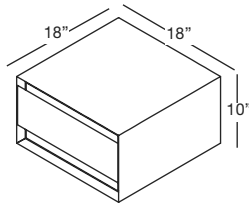

M COLLECTION METRO SERIES

VANITY 10" height Wall-mount – 1 drawer 18" and 20" length

(457 and 508 mm length)

MM1810WM

MM2010WM

DRAWER CONFIGURATION

Horseshoe

DRAWER CONFIGURATION