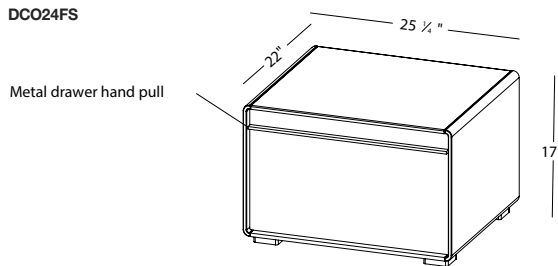

DÉCO COLLECTION

VANITY 24" Freestanding – 2 drawers

(610 mm length)

1 NOTES

THIS UNIT CANNOT ACCOMODATE A SINK

WOOD: All natural wood finishes, AWI Rated 5 Finish, FSC Certified, CARB Compliant, Formaldehyde free, may differ slightly from sample or pictures as natural wood grains vary somewhat from piece to piece adding natural beauty and character making each made-to-order piece unique

Includes an inner pull-out drawer.

FEATURES

- Hand pull and legs made of solid stainless steel
- Finished interior drawers
- Slow closing ball bearing glides

DRAWER CONFIGURATION

- Full depth inner pull-out drawer
- Full depth inner pull-out drawer

APPROXIMATE DELIVERY: 4 - 6 weeks
*7 weeks for premium finishes

FREIGHT: Consult Freight Annex

2 AVAILABLE CONFIGURATIONS (ex: DCO24FS-W11L21-MB)

CONFIGURATION	DRAWER FACADE (L)	EXTERIOR (L)	NEXT STEP
WL	Wood (W)	Lacquer (L)	Go to 3.1
WW	Wood (W)	Wood (W)	Go to 3.2
LL	Lacquer (L)	Lacquer (L)	Go to 3.3

HOW TO BUILD A CODE

	DRAWER FACADE (L)		EXTERIOR (L)		METAL FINISH	
	W or L	Color code	W or L	Color code	Metal code	
Déco 24" Wall-mount	W or L	Color code	W or L	Color code	Metal code	Use opposite page to ensure your finish combination is possible
Example: DCO24FS	-W	-1	-L	-21	-MB	

NOTE: Approximate measurement. The manufacturer accepts 1/4" (6.35 mm) variance. WETSTYLE cannot be responsible for any technical errors and reserves the right to make revisions without notice.