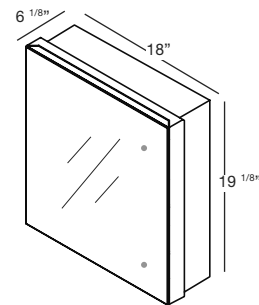

M18MER-REC