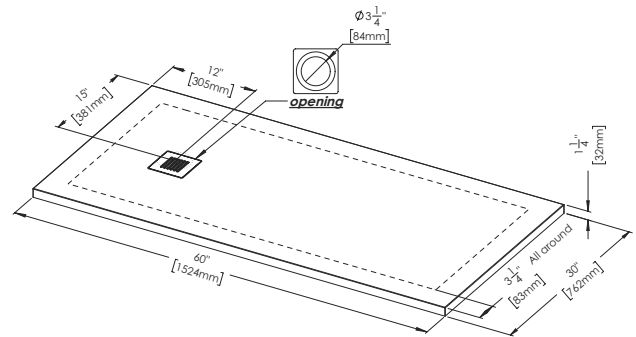

FEEL COLLECTION

NEW

SLATE TEXTURE

NOTE: Approximate measurement. The manufacturer accepts 1/4" (6.35 mm) variance. WETSTYLE cannot be responsible for any technical errors and reserves the right to make revisions without notice.