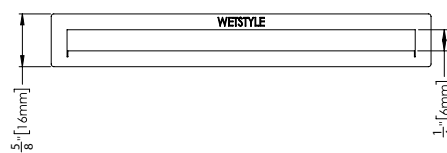

OVERFLOW TRIM FOR LAVATORIES AND VESSEL SINKS

CODE	FINISHED	PRICE
OF-V-PC	POLISHED CHROME	$110
OF-V-BN	BRUSHED NICKEL	$110
OF-V-SB	SATIN BRASS	$140
OF-V-MB	MATTE BLACK	$140

APPROXIMATE DELIVERY: < 1 week
FREIGHT: Consult Freight Annex

OVERFLOW TRIM FOR BATHTUBS

CODE	FINISHED	PRICE
OF-B-PC	POLISHED CHROME	$150
OF-B-BN	BRUSHED NICKEL	$150
OF-B-SB	SATIN BRASS	$160
OF-B-MB	MATTE BLACK	$160

APPROXIMATE DELIVERY: < 1 week
FREIGHT: Consult Freight Annex

TOP VIEW

FRONT VIEW

NOTE: Approximate measurement. The manufacturer accepts 1/4" (6.35 mm) variance. WETSTYLE cannot be responsible for any technical errors and reserves the right to make revisions without notice.