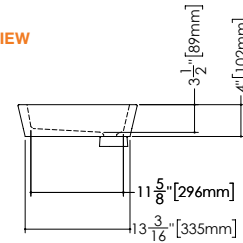

CUBE COLLECTION

SERIES VC 8-A 15", 21-3/4", 36", 42", 48" and 54" above counter

(381, 552, 914, 1067, 1219 and 1372 mm)

VC 821A (weight 18 lb/8 kg)

PLAN VIEW

FRONT VIEW

SIDE VIEW

VC 836A (weight 27 lb/12 kg)

PLAN VIEW

FRONT VIEW

SIDE VIEW

VC 842A (weight 33 lb/15 kg)

PLAN VIEW

FRONT VIEW

SIDE VIEW

VC 848A (weight 37 lb/17 kg)

PLAN VIEW

FRONT VIEW

SIDE VIEW

VC 854A (weight 42 lb/19 kg)

PLAN VIEW

FRONT VIEW

SIDE VIEW

NOTE: Approximate measurement. The manufacturer accepts 1/4" (6.35 mm) variance. WETSTYLE cannot be responsible for any technical errors and reserves the right to make revisions without notice.