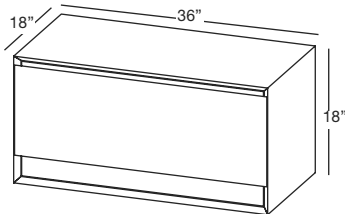

3 INTEGRATED COUNTERTOP SELECTION (sold separately)

REFER TO LAVATORY SECTION FOR COUNTERTOP PRICING
· 2" / 4" height models

IMPORTANT: Do not forget to specify the optional pre-cut, see #4

ALSO COMPATIBLE WITH THE FOLLOWING WETSTYLE VESSEL SINK MODELS
(only if used with a wall-mounted faucet):

VCR821A, VTP821A, VC815A, VC821A, VOV815A, VOV821A

MM3618WM