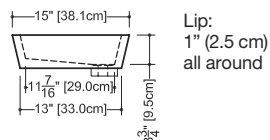

CUBE COLLECTION

SERIES VC 8-U 15", 21-3/4", 36", 42", 48" and 54" undermount

(381, 552, 914, 1067, 1219 and 1372 mm)

VC 821U (weight 18 lb/8 kg)

PLAN VIEW

FRONT VIEW

SIDE VIEW

VC 836U (weight 27 lb/12 kg)

PLAN VIEW

FRONT VIEW

SIDE VIEW

VC 842U (weight 33 lb/15 kg)

PLAN VIEW

FRONT VIEW

SIDE VIEW

VC 848U (weight 37 lb/17 kg)

PLAN VIEW

FRONT VIEW

SIDE VIEW

VC 854U (weight 42 lb/19 kg)

PLAN VIEW

FRONT VIEW

SIDE VIEW

NOTE: Approximate measurement. The manufacturer accepts 1/4" (6.35 mm) variance. WETSTYLE cannot be responsible for any technical errors and reserves the right to make revisions without notice.