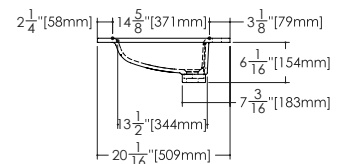

SIDE VIEW

NOTE: Approximate measurement. The manufacturer accepts 1/4" (6.35 mm) variance. WETSTYLE cannot be responsible for any technical errors and reserves the right to make revisions without notice.