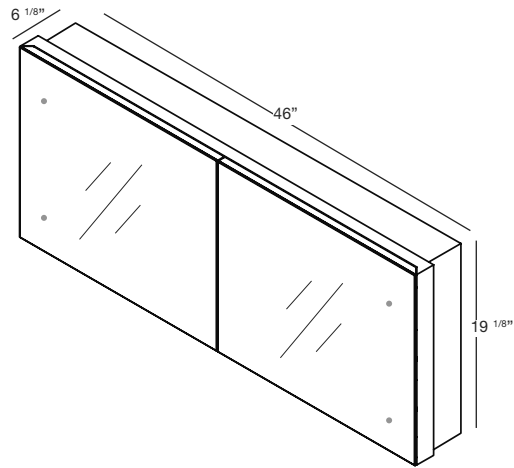

M COLLECTION

MIRRORED CABINET 19¹/₈" Recessed – 28", 34", 40", 46", 58" and 70" (711, 864, 1016, 1168, 1473 and 1778 mm length)

Exterior depth: 2 1/4" – Recessed depth: 3 3/4" – Interior depth: 4 1/2"

M46ME-REC

NOTE: Approximate measurement. The manufacturer accepts 1/4" (6.35 mm) variance. WETSTYLE cannot be responsible for any technical errors and reserves the right to make revisions without notice.

M COLLECTION