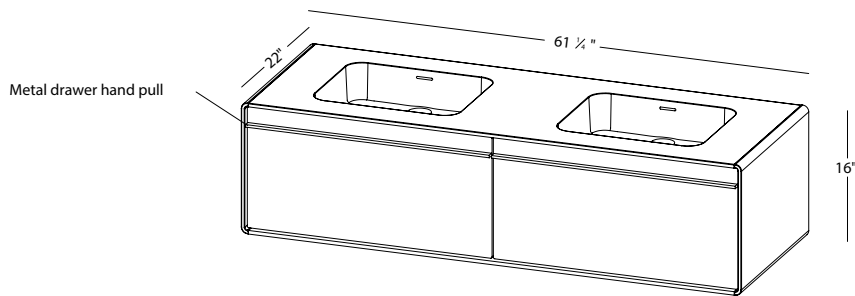

DÉCO COLLECTION

VANITY 60" Wall-mount – 2 drawers

(1525 mm length)

1 NOTES

WOOD: All natural wood finishes, AWI Rated 5 Finish, FSC Certified, CARB Compliant, Formaldehyde free, may differ slightly from sample or pictures as natural wood grains vary somewhat from piece to piece adding natural beauty and character making each made-to-order piece unique

IMPORTANT: Please indicate on your purchase order your choice of lavatory. Must be purchased with a WETSTYLE Deco integrated countertop (sold separately). Vessel sinks cannot be used with Deco vanities.

DCO60WM

FEATURES

- Hand pull and legs made of solid stainless steel
- Finished interior drawers
- Slow closing ball bearing glides

DRAWERS CONFIGURATION

LEFT

Horseshoe

RIGHT

Horseshoe

APPROXIMATE DELIVERY: 4 - 6 weeks
*7 weeks for premium finishes

FREIGHT: Consult Freight Annex

2 AVAILABLE CONFIGURATIONS (ex: DCO60WM-W11L21-MB)

CONFIGURATION	DRAWER FACADE (L)	EXTERIOR (L)	NEXT STEP
WL	Wood (W)	Lacquer (L)	Go to 3.1
WW	Wood (W)	Wood (W)	Go to 3.2
LL	Lacquer (L)	Lacquer (L)	Go to 3.3

HOW TO BUILD A CODE

	DRAWER FACADE (L)		EXTERIOR (L)		METAL FINISH	Use opposite page to ensure your finish combination is possible
	W or L	Color code	W or L	Color code	Metal code	
Déco 60" Wall-mount	W or L	Color code	W or L	Color code	Metal code	
Example: DCO60WM	-W	-1	-L	-21	-MB	

NOTE: Approximate measurement. The manufacturer accepts 1/4" (6.35 mm) variance. WETSTYLE cannot be responsible for any technical errors and reserves the right to make revisions without notice.