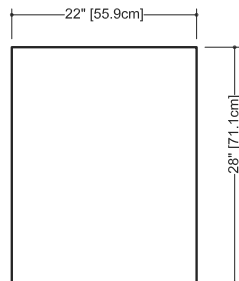

COLUMN

COLUMN for deck-mount faucet

FINISHES					
WOOD	WENGE (2)	WHITE (5)	BLACK (31)	ST. HAR. GREY (36)	PRICE
OAK	COL-DECK-2	COL-DECK-5	COL-DECK-31	COL-DECK-36	$970
WOOD	COFFEE BEAN (37)	SMOKED (38)	PRICE	NATURAL (1)	PRICE
OAK	COL-DECK-37	COL-DECK-38	$970	COL-DECK-1	$1270
WOOD	NATURAL (11)	NATURAL NO CALICO (12)	CHOCOLATE (16)		PRICE
WALNUT	COL-DECK-11	COL-DECK-12	COL-DECK-16		$1270
WOOD	EUCALYPTUS (81)	MOZAMBIQUE (82)			PRICE
PREMIUM	COL-DECK-81	COL-DECK-82			$1715

APPROXIMATE DELIVERY: 4 weeks - *6 weeks for premium finishes
FREIGHT: Consult Freight Annex

PLAN VIEW

FRONT VIEW

NOTE: Approximate measurement. The manufacturer accepts 1/4" (6.35 mm) variance. WETSTYLE cannot be responsible for any technical errors and reserves the right to make revisions without notice.