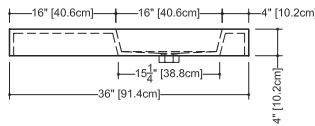

VC 36R

FRONT VIEW