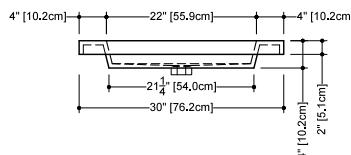

VCS 30

FRONT VIEW