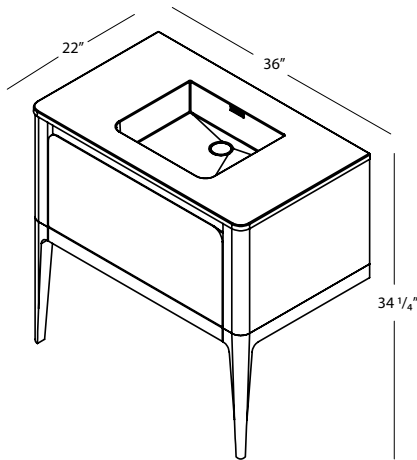

BAUHAUS COLLECTION

NEW

BAUHAUS 36" Wall-mount with legs

1 NOTES

THIS UNIT MUST BE SECURED TO THE WALL

WOOD: All natural wood finishes, AWI Rated 5 Finish, FSC Certified, CARB Compliant, Formaldehyde free, may differ slightly from sample or pictures as natural wood grains vary somewhat from piece to piece adding natural beauty and character making each made-to-order piece unique

IMPORTANT: Please indicate on your purchase order your choice of lavatory. Must be purchased with a WETSTYLE Bauhaus integrated countertop (sold separately). Vessel sinks cannot be used with Bauhaus vanities, unless a countertop is used.

DRAWER CONFIGURATION

Horseshoe

APPROXIMATE DELIVERY: 4-6 weeks

FREIGHT: Consult Freight Annex

2 AVAILABLE CONFIGURATIONS (ex: EBHS36WML-L28W1)

CONFIGURATION	DRAWER FAÇADE AND SIDES	TRIM AND LEGS	NEXT STEP
LW	Lacquer (L)	Wood (W)	Go to 3.1
WW	Wood (W)	Wood (W)	Go to 3.2
LL	Lacquer (L)	Lacquer (L)	Go to 3.3
WL	Wood (W)	Lacquer (L)	Go to 3.4

HOW TO BUILD A CODE

Bauhaus 36" Wall-Mount with Legs with St. Har. Grey Drawer/Sides and Oak Natural Trim & Legs	DRAWER FAÇADE AND SIDES		TRIM AND LEGS		Use opposite page to ensure your finish combination is possible
	W or L	Color code	W or L	Color code	
Example: EBHS36WML	-L	-28	-W	-1	

4 INTEGRATED COUNTERTOP SELECTION SOLD SEPARATELY

REFER TO LAVATORY SECTION FOR COUNTERTOP PRICING
Lavatory and vanity must be ordered at the same time as the lavatory requires special preparation at the factory

NOTE: Approximate measurement. The manufacturer accepts 1/4" (6.35 mm) variance. WETSTYLE cannot be responsible for any technical errors and reserves the right to make revisions without notice.