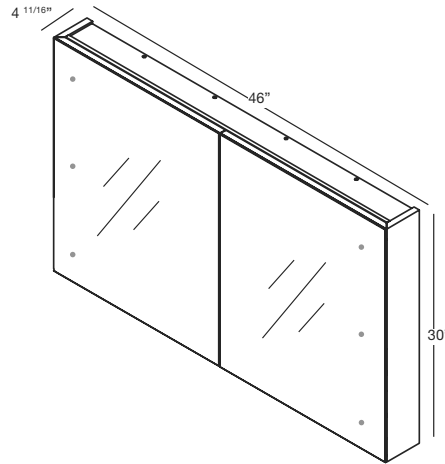

M COLLECTION

MIRRORED CABINET 30" Surface Mount – 28", 34", 40", 46", 58" and 70" (711, 864, 1016, 1168, 1473 and 1778 mm length)

M2830ME

M4630ME

M3430ME

M5830ME

M4030ME

M7030ME