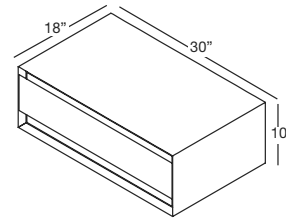

DRAWER CONFIGURATION

Horseshoe

3 INTEGRATED COUNTERTOP SELECTION (sold separately)

REFER TO LAVATORY SECTION FOR COUNTERTOP PRICING

· 2" / 4" height models

IMPORTANT: Do not forget to specify the optional pre-cut, see #4

ALSO COMPATIBLE WITH THE FOLLOWING WETSTYLE VESSEL SINK MODELS
(only if used with a wall-mounted faucet):

VCR821A, VTP821A, VC815A, VC821A, VOV815A, VOV821A

MM3610WM