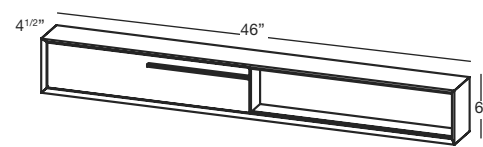

M COLLECTION

STORAGE CABINET 6" 16", 18", 22", 28", 34", 40", 46", 58" and 70" (406, 457, 559, 711, 864, 1016, 1168, 1473 and 1778 mm length)

2 MODEL SELECTION (continued)

LENGTH		FINISHES			PRICE
INCHES	CM	WOOD	EUCALYPTUS (81)*	MOZAMBIQUE (82)*	
16"	41	PREMIUM	M16ST-81	M16ST-82	$835
18"	46	PREMIUM	M18ST-81	M18ST-82	$875
22"	56	PREMIUM	M22ST-81	M22ST-82	$1635
28"	71	PREMIUM	M28ST-81	M28ST-82	$1735
34"	86	PREMIUM	M34ST-81	M34ST-82	$1805
40"	102	PREMIUM	M40ST-81	M40ST-82	$1985
46"	117	PREMIUM	M46ST-81	M46ST-82	$2015
58"	147	PREMIUM	M58ST-81	M58ST-82	$2415
70"	178	PREMIUM	M70ST-81	M70ST-82	$3015

M46ST

M COLLECTION

APPROXIMATE DELIVERY: 4 weeks - *6 weeks for premium finishes
FREIGHT: Consult Freight Annex

NOTE: Approximate measurement. The manufacturer accepts 1/4" (6.35 mm) variance. WETSTYLE cannot be responsible for any technical errors and reserves the right to make revisions without notice.