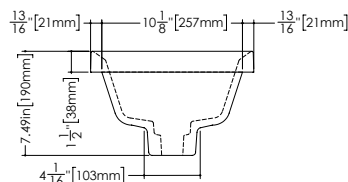

LAB COLLECTION – SQUARE SERIES

VLBQS 18 17-3/4" x 11-3/4" x 1-1/2"

(298 x 451 x 38 mm)

1 SELECT MODEL AND FAUCET HOLES CONFIGURATION

- 1A - Without overflow
- 1B - With overflow
- + 1Bi - Overflow trim finish

2 SELECT FINISH

3 OPTION – IMPORTANT

This sink has a recessed drain hole. For a well-fitted look, we strongly recommend using the following drain model. DS02RF

p.316

WEIGHT:	22 lb (US)	10 kg (CA)
APPROXIMATE DELIVERY:	4 weeks	
FREIGHT:	Consult Freight Annex	

NOTE

This sink can be installed with the faucet deck positioned on the left, on the right or on the back.

1A MODEL WITHOUT OVERFLOW (Ex.: VLBQS16-1-GA)

MADE OF WETMAR BIO™

CODE	INSTALLATION	OVERFLOW	MATTE (MA)	TRUE HIGH GLOSS™ (GA)	NEW MATTE BLACK (MBL) MATTE GREY (MGR)
VLBQS18	No hole	None	$835	$950	$1140
VLBQS18-1	1 hole for mono faucet	None	$875	$990	$1180

1B MODEL WITH OVERFLOW (Ex.: VLBQS16-O-1-PC-GA)

CODE	INSTALLATION	OVERFLOW	MATTE (MA)	TRUE HIGH GLOSS™ (GA)	NEW MATTE BLACK (MBL) MATTE GREY (MGR)
VLBQS18-O	No hole	Overflow	$940	$1070	$1285
VLBQS18-O-1	1 hole for mono faucet	Overflow	$980	$1110	$1325

+ 1Bi SELECT OVERFLOW TRIM FINISH Append selection to code (Ex.: VLBQS16-O-1-PC-GA)

ADD TO CODE	DESCRIPTION	PRICE
-NT, -PC, -BN	No Trim, Polished Chrome, Brushed Nickel	No charge
-MB, -SB	Matte Black, Satin Brass	+$50

2 SELECT FINISH Append selection to code (Ex.: VLBQS16-O-1-PC-GA)

ADD TO CODE	DESCRIPTION
-GA, -MA, -MGR, -MBL	White True High Gloss™, White Matte, Matte Grey, Matte Black

NOTE: Approximate measurement. The manufacturer accepts 1/4" (6.35 mm) variance. WETSTYLE cannot be responsible for any technical errors and reserves the right to make revisions without notice.