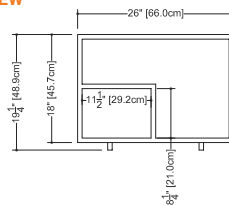

FRONT VIEW

SIDE VIEW

19 7/8": For bathtub models BC 0801, BC 0803

PLAN VIEW