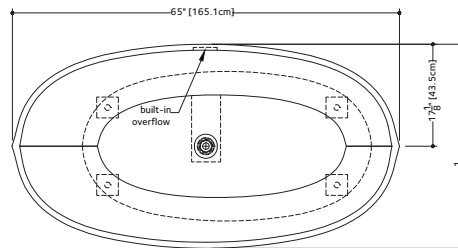

PLAN VIEW

FRONT VIEW

SIDE VIEW

NOTE: Approximate measurement. The manufacturer accepts 1/4" (6.35 mm) variance. WETSTYLE cannot be responsible for any technical errors and reserves the right to make revisions without notice.