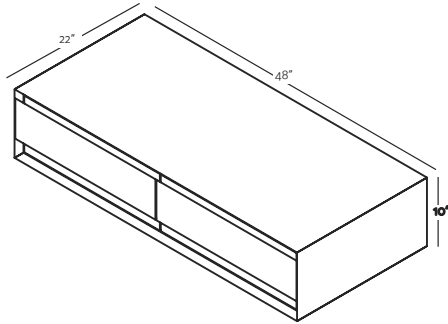

M COLLECTION

VANITY 10" height Wall-mount – 2 drawers 48" and 60"

(1219 and 1525 mm length)

M4810WM

M6010WM

DRAWER CONFIGURATION

LEFT
¾ deep

RIGHT
¾ deep