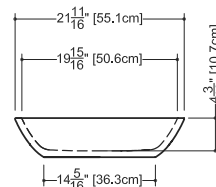

FRONT VIEW

SIDE VIEW