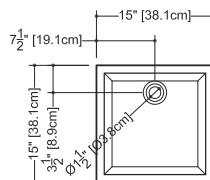

PLAN VIEW

FRONT VIEW