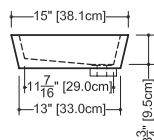

CUBE COLLECTION

SERIES VC 8-A 15", 21-3/4", 36", 42", 48" and 54" above counter

(381, 552, 914, 1067, 1219 and 1372 mm)

VC 821A (weight 18 lb/8 kg)

PLAN VIEW

FRONT VIEW

SIDE VIEW

VC 836A (weight 27 lb/12 kg)

PLAN VIEW

FRONT VIEW

SIDE VIEW

VC 842A (weight 33 lb/15 kg)

PLAN VIEW

FRONT VIEW

SIDE VIEW

VC 848A (weight 37 lb/17 kg)

PLAN VIEW

FRONT VIEW

SIDE VIEW

VC 854A (weight 42 lb/19 kg)

PLAN VIEW

FRONT VIEW

SIDE VIEW

NOTE: Approximate measurement. The manufacturer accepts 1/4" (6.35 mm) variance. WETSTYLE cannot be responsible for any technical errors and reserves the right to make revisions without notice.