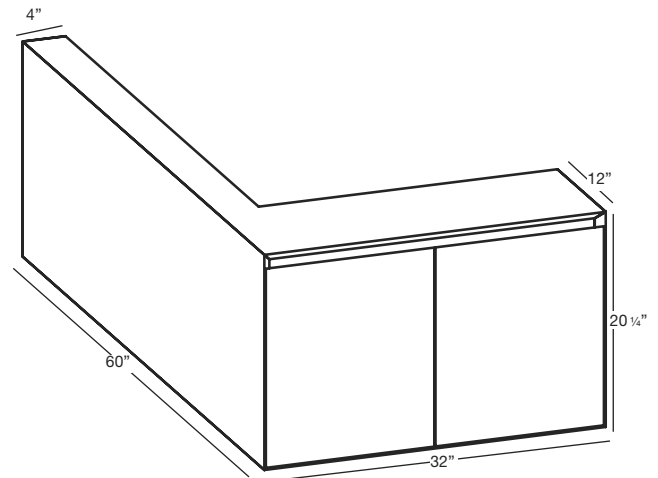

MCF60-DR (RIGHT)

M COLLECTION

APPROXIMATE DELIVERY: 4 weeks - *6 weeks for premium finishes
FREIGHT: Consult Freight Annex

NOTE: Approximate measurement. The manufacturer accepts 1/4" (6.35 mm) variance. WETSTYLE cannot be responsible for any technical errors and reserves the right to make revisions without notice.