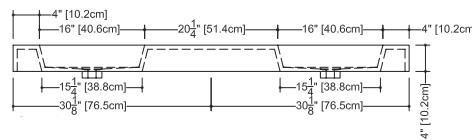

CUBE COLLECTION

VC 60 60-1/4" x 22" x 4"

(1530 x 559 x 102 mm)

VCS 60 60-1/4" x 22" x 2"

(1530 x 559 x 51 mm)

CUBE LAVATORY

1 SELECT MODEL AND FAUCET HOLES CONFIGURATION

- 1A - Without overflow
- or 1B - With overflow
- + 1Bi - Overflow trim finish

2 SELECT FINISH

3 OPTION

Pop-up drain p.316

4 FLOATING SINK BRACKET SYSTEM

Important: Bracket and/or decorative trim must be ordered at the same time as the lavatory. p.83

WEIGHT: 56 lb (US) 26 kg (CA)
APPROXIMATE DELIVERY: 4 weeks
FREIGHT: Consult Freight Annex

VCS60-O-NT-GA

1A MODEL WITHOUT OVERFLOW (Ex.: VC-60-1-GA)

MADE OF WETMAR BIO™

4" HEIGHT 2" SEMI-RECESSED

CODE	CODE	FAUCET HOLE	OVERFLOW	MATTE (MA)	TRUE HIGH GLOSS™ (GA)
VC-60	VCS-60	No hole	None	$1490	$1835
VC-60-1	VCS-60-1	1 hole for mono faucet	None	$1550	$1895
VC-60-8	VCS-60-8	3 holes for 8" c/c faucet	None	$1570	$1915

1B MODEL WITH OVERFLOW (Ex.: VC-60-O-1-PC-GA)

4" HEIGHT 2" SEMI-RECESSED

CODE	CODE	FAUCET HOLE	OVERFLOW	MATTE (MA)	TRUE HIGH GLOSS™ (GA)
VC-60-O	VCS-60-O	No hole	Overflow	$1625	$2015
VC-60-O-1	VCS-60-O-1	1 hole for mono faucet	Overflow	$1685	$2075
VC-60-O-8	VCS-60-O-8	3 holes for 8" c/c faucet	Overflow	$1705	$2095

+ 1Bi SELECT OVERFLOW TRIM FINISH Append selection to code (Ex.: VC-60-O-1-PC-GA)

ADD TO CODE	DESCRIPTION	PRICE
-NT, -PC, -BN	No Trim, Polished Chrome, Brushed Nickel	No charge
-MB, -SB	Matte Black, Satin Brass	+$100

2 SELECT FINISH Append selection to code (Ex.: VC-60-O-1-PC-GA)

ADD TO CODE	DESCRIPTION
-GA, -MA	White True High Gloss™, White Matte

VC 60

PLAN VIEW

FRONT VIEW

SIDE VIEW

VCS 60

FRONT VIEW

SIDE VIEW

NOTE: Approximate measurement. The manufacturer accepts 1/4" (6.35 mm) variance. WETSTYLE cannot be responsible for any technical errors and reserves the right to make revisions without notice.