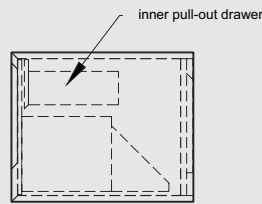

Internal side view
with horseshoe cut

3 INTEGRATED COUNTERTOP SELECTION (sold separately)

REFER TO LAVATORY SECTION FOR COUNTERTOP PRICING

· 2" / 4" height models

IMPORTANT: Do not forget to specify the optional pre-cut, see #4