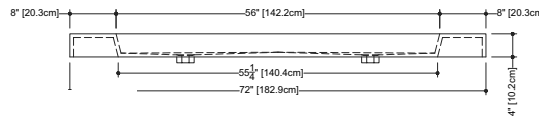

VC 72T

FRONT VIEW