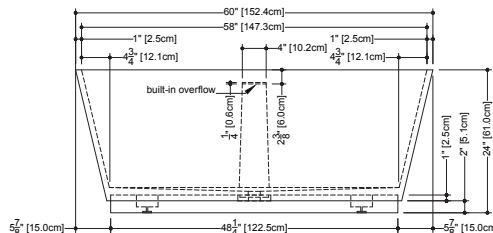

SIDE VIEW

CUBE COLLECTION

BC 09 60" x 30" x 24" Drop-in bathtub - no apron

(1534 x 762 x 610 mm)

- 1 SELECT MODEL
- 2 SELECT DRAIN AND OVERFLOW FINISH
- 3 SELECT PLUMBING CONNECTION
- 4 SELECT FINISH
- 5 ACCESSORIES