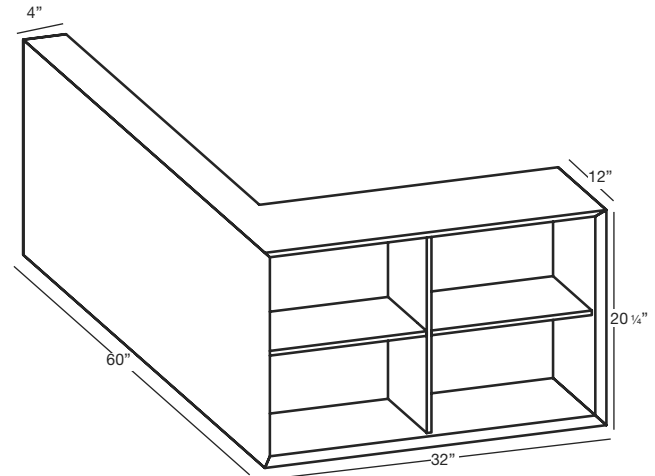

MCF60-NR (RIGHT)

APPROXIMATE DELIVERY: 4 weeks - *6 weeks for premium finishes

FREIGHT: Consult Freight Annex

NOTE: Approximate measurement. The manufacturer accepts 1/4" (6.35 mm) variance. WETSTYLE cannot be responsible for any technical errors and reserves the right to make revisions without notice.