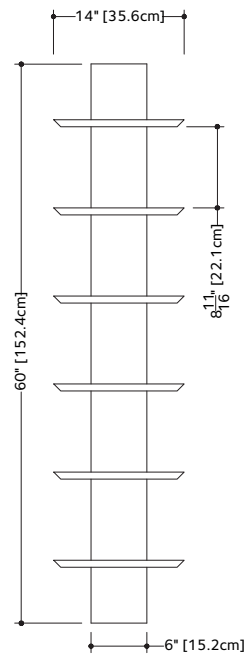

M60TH

front view