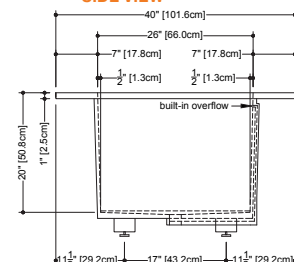

PLAN VIEW

FRONT VIEW

SIDE VIEW

CUBE COLLECTION

BC 0801 60" x 30" x 22-1/2"

(1524 x 762 x 572 mm)

CUBE BATHTUB

- 1 SELECT MODEL
- 2 SELECT DRAIN AND OVERFLOW FINISH
- 3 SELECT PLUMBING CONNECTION
- 4 SELECT FINISH
- 5 ACCESSORIES