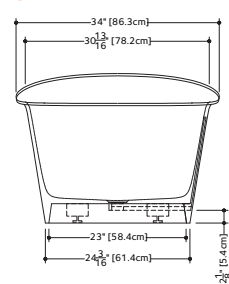

SIDE VIEW

NOTE: Approximate measurement. The manufacturer accepts 1/4" (6.35 mm) variance. WETSTYLE cannot be responsible for any technical errors and reserves the right to make revisions without notice.