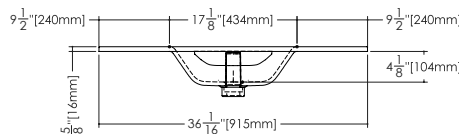

2 SELECT FINISH Append selection to code (Ex.: VELXS-36-O-1-PC-GA)

ADD TO CODE	DESCRIPTION
-GA, -MA	White True High Gloss™, White Matte

PLAN VIEW

PERSPECTIVE VIEW

FRONT VIEW

SIDE VIEW

NOTE: Approximate measurement. The manufacturer accepts 1/4" (6.35 mm) variance. WETSTYLE cannot be responsible for any technical errors and reserves the right to make revisions without notice.