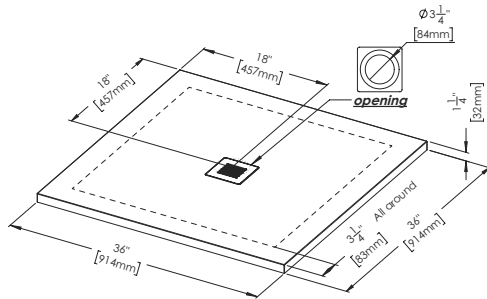

FEEL COLLECTION

NEW

CONCRETE TEXTURE