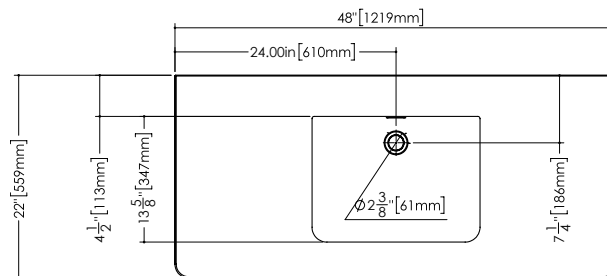

BAUHAUS COLLECTION

NEW

VBHXS 48C 48" x 22" x 3/4"

(1219 x 559 x 19 mm)

1 SELECT MODEL AND FAUCET HOLES CONFIGURATION

- 1A - Without overflow
- or
- 1B - With overflow
- + 1Bi - Overflow trim finish

2 SELECT FINISH

3 OPTION

Pop-up drain p.316

WEIGHT:	25 lb (US)	12 kg (CA)
APPROXIMATE DELIVERY:	4 weeks	
FREIGHT:	Consult Freight Annex	

1A MODEL WITHOUT OVERFLOW (Ex.: VBHXS-48C-1-GA)

MADE OF WETMAR BIO™

CODE	FAUCET HOLE	OVERFLOW	MATTE (MA)	TRUE HIGH GLOSS™ (GA)	NEW MATTE BLACK (MBL) MATTE GREY (MGR)
VBHXS-48C	No hole	None	$1265	$1435	$1720
VBHXS-48C-1	1 hole for mono faucet	None	$1325	$1500	$1790
VBHXS-48C-8	3 holes for 8" c/c faucet	None	$1345	$1520	$1810

1B MODEL WITH OVERFLOW (Ex.: VBHXS-48C-O-1-PC-GA)

MADE OF WETMAR BIO™

CODE	FAUCET HOLE	OVERFLOW	MATTE (MA)	TRUE HIGH GLOSS™ (GA)	NEW MATTE BLACK (MBL) MATTE GREY (MGR)
VBHXS-48C-O	No hole	Overflow	$1420	$1615	$1940
VBHXS-48C-O-1	1 hole for mono faucet	Overflow	$1485	$1680	$2010
VBHXS-48C-O-8	3 holes for 8" c/c faucet	Overflow	$1505	$1700	$2030

+ 1Bi SELECT OVERFLOW TRIM FINISH Append selection to code (Ex.: VBHXS-48C-O-1-PC-GA)

ADD TO CODE	DESCRIPTION	PRICE
-NT, -PC, -BN	No Trim, Polished Chrome, Brushed Nickel	No charge
-MB, -SB	Matte Black, Satin Brass	+$50

2 SELECT FINISH Append selection to code (Ex.: VBHXS-48C-O-1-PC-GA)

ADD TO CODE	DESCRIPTION
-GA, -MA, -MGR, -MBL	White True High Gloss™, White Matte, Matte Grey, Matte Black

PLAN VIEW