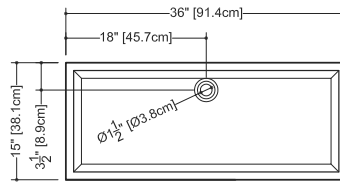

CUBE COLLECTION

SERIES VC 8-A 15", 21-3/4", 36", 42", 48" and 54" above counter

(381, 552, 914, 1067, 1219 and 1372 mm)

VC 821A (weight 18 lb/8 kg)

PLAN VIEW

FRONT VIEW

SIDE VIEW

VC 836A (weight 27 lb/12 kg)

PLAN VIEW

FRONT VIEW

SIDE VIEW

VC 842A (weight 33 lb/15 kg)

PLAN VIEW

FRONT VIEW

SIDE VIEW

VC 848A (weight 37 lb/17 kg)

PLAN VIEW

FRONT VIEW

SIDE VIEW

VC 854A (weight 42 lb/19 kg)

PLAN VIEW

FRONT VIEW

SIDE VIEW

NOTE: Approximate measurement. The manufacturer accepts 1/4" (6.35 mm) variance. WETSTYLE cannot be responsible for any technical errors and reserves the right to make revisions without notice.