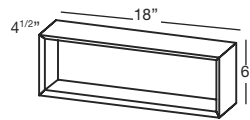

M18ST (NO DOOR)