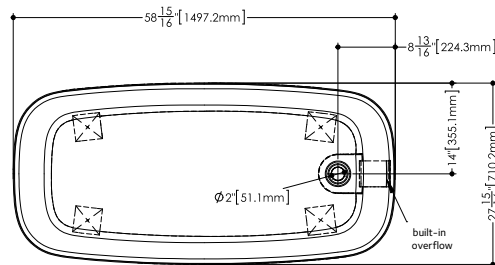

IMPORTANT

All WETSTYLE tubs are equipped with our **Plug & Bathe™** overflow/drain system permitting installation completely from above without the need to open the floor from beneath; there is no need for an island drain or similar supplemental connection equipment.

FAUCET INSTALLATION

Wall-mounted, floor-mounted or column for wall or deck mounted faucet (direct deck-mounted is not possible).

1 SELECT MODEL (Ex.: BST01-PC-GA)

MADE OF WETMAR BIO™

CODE	POSITION	MATTE (MA)	TRUE HIGH GLOSS™ (GA)
BST 01	Freestanding	$4650	$5215

2 SELECT DRAIN AND OVERFLOW TRIM FINISH Append selection to code (Ex.: BST01-PC-GA)

	WHITE	POLISHED CHROME	BRUSHED NICKEL	PRICE	MATTE BLACK	SATIN BRASS	PRICE
Drain cover and o/f metal trim		-PC	-BN	No charge	-MB	-SB	+$300
Drain cover only (o/f without trim)	-WHNT	-PCNT	-BNNT	No charge	-MBNT	-SBNT	+$200

3 SELECT PLUMBING CONNECTION Append selection to code (Ex.: BST01-PC-COP-GA)

		PRICE
This tub is equipped with WETSTYLE Plug & Bathe™ overflow and drain connection system.		
Included	Standard ABS connection	No charge
-COP	Copper connection (local code dependant)	+$230

4 SELECT FINISH Append selection to code (Ex.: BST01-PC-GA)

ADD TO CODE	DESCRIPTION
-GA, -MA	White True High Gloss™, White Matte

NEW - CUSTOM COLORS AVAILABLE +$2400 to price of Gloss (GA) finish
RAL/Pantone code or color sample to be specified

PLAN VIEW