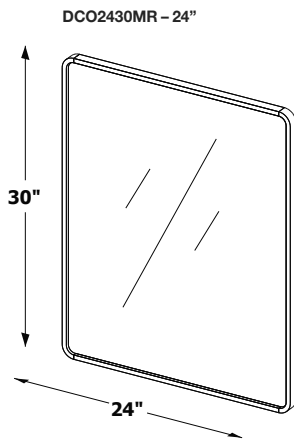

DÉCO COLLECTION

MIRROR 30" height 24", 30", 36", 48" and 60" length

(609, 762, 914, 1219 and 1524 mm length)

DEPTH: 7/8" + FLOATING EFFECT (MIRROR EXTENDS 1/4" OFF THE WALL)

FEATURES

- Made of all natural solid wood and veneer
- AWI rated level 5 marine grade finish for moisture resistance
- 3mm polished edges mirror with rounded corners
- Z-clip hanging system

APPROXIMATE DELIVERY: 4 - 6 weeks

FREIGHT: Consult Freight Annex

NOTE: Approximate measurement. The manufacturer accepts 1/4" (6.35 mm) variance. WETSTYLE cannot be responsible for any technical errors and reserves the right to make revisions without notice.