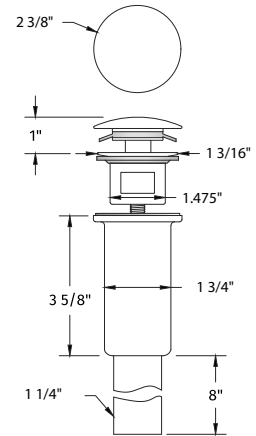

PLAN VIEW

APPROXIMATE DELIVERY: < 1 week
FREIGHT: Consult Freight Annex

DRAIN CAPS

FOR LAVATORIES AND VESSEL SINKS		
CODE	FINISHED	PRICE
V-DCAP-MA*	Sink drain cap in MAT (MA)	$190
V-DCAP-GA*	Sink drain cap in True High Gloss™ (GA)	$210
V-DCAP-MB	Sink drain cap in Matte Black (MB)	$250
V-DCAP-MBL*	Sink drain cap in Matte Black (MBL)	$260
V-DCAP-MGR*	Sink drain cap in Matte Grey (MGR)	$260
* Drain Cap MADE OF WETMAR BIO™