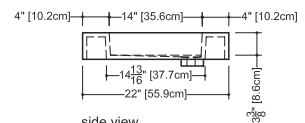

SIDE VIEW

NOTE: Approximate measurement. The manufacturer accepts 1/4" (6.35 mm) variance. WETSTYLE cannot be responsible for any technical errors and reserves the right to make revisions without notice.