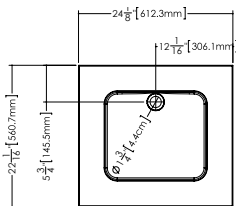

WEIGHT:
VDCOS-24 17 lb (US) 8 kg (CA)
VDCOXS-24 14 lb (US) 6 kg (CA)
APPROXIMATE DELIVERY: 4 weeks
FREIGHT: Consult Freight Annex

1A MODEL WITHOUT OVERFLOW (Ex.: VDCOS-24-1-GA)

MADE OF WETMAR BIO™

4" HEIGHT 2" SEMI-RECESSED

CODE	CODE	FAUCET HOLE	OVERFLOW	MATTE (MA)	TRUE HIGH GLOSS™ (GA)	NEW MATTE BLACK (MBL) MATTE GREY (MGR)
VDCOS-24	VDCOXS-24	No hole	None	$895	$1015	$1220
VDCOS-24-1	VDCOXS-24-1	1 hole for mono faucet	None	$935	$1055	$1260
VDCOS-24-8	VDCOXS-24-8	3 holes for 8" c/c faucet	None	$955	$1075	$1280

1B MODEL WITH OVERFLOW (Ex.: VDCOS-24-O-1-PC-GA)

4" HEIGHT 2" SEMI-RECESSED

CODE	CODE	FAUCET HOLE	OVERFLOW	MATTE (MA)	TRUE HIGH GLOSS™ (GA)	NEW MATTE BLACK (MBL) MATTE GREY (MGR)
VDCOS-24-O	VDCOXS-24-O	No hole	Overflow	$1000	$1135	$1360
VDCOS-24-O-1	VDCOXS-24-O-1	1 hole for mono faucet	Overflow	$1040	$1175	$1400
VDCOS-24-O-8	VDCOXS-24-O-8	3 holes for 8" c/c faucet	Overflow	$1060	$1195	$1420

+ 1Bi SELECT OVERFLOW TRIM FINISH Append selection to code (Ex.: VDCOS-24-O-1-PC-GA)

ADD TO CODE	DESCRIPTION	PRICE
-NT, -PC, -BN	No Trim, Polished Chrome, Brushed Nickel	No charge
-MB, -SB	Matte Black, Satin Brass	+$50

2 SELECT FINISH Append selection to code (Ex.: VDCOS-24-O-1-PC-GA)

ADD TO CODE	DESCRIPTION
-GA, -MA, -MGR, -MBL	White True High Gloss™, White Matte, Matte Grey, Matte Black

VDCOS 24

PLAN VIEW