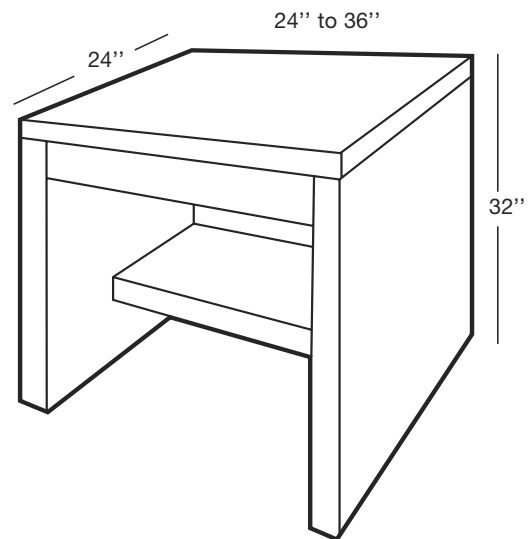

Important: Please indicate on your purchase order your choice of lavatory or vessel sink.

2 MODEL SELECTION

LENGTH		FINISHES					PRICE
INCHES	CM	WOOD	WENGE (2)	WHITE (5)	BLACK (31)	ST. HAR. GREY (36)	PRICE
24"	61	OAK	Z124-24-2	Z124-24-5	Z124-24-31	Z124-24-36	$2675
30"	76	OAK	Z124-30-2	Z124-30-5	Z124-30-31	Z124-30-36	$2785
36"	91	OAK	Z124-36-2	Z124-36-5	Z124-36-31	Z124-36-36	$2900
INCHES	CM	WOOD	COFFEE BEAN (37)	SMOKED (38)	PRICE	NATURAL (1)	PRICE
24"	61	OAK	Z124-24-37	Z124-24-38	$2675	Z124-24-1	$3475
30"	76	OAK	Z124-30-37	Z124-30-38	$2785	Z124-30-1	$3635
36"	91	OAK	Z124-36-37	Z124-36-38	$2900	Z124-36-1	$3765
INCHES	CM	WOOD	NATURAL (11)	NATURAL NO CALICO (12)	CHOCOLATE (16)	PRICE	
24"	61	WALNUT	Z124-24-11	Z124-24-12	Z124-24-16	$3475	
30"	76	WALNUT	Z124-30-11	Z124-30-12	Z124-30-16	$3635	
36"	107	WALNUT	Z124-36-11	Z124-36-12	Z124-36-16	$3765	
INCHES	CM	WOOD	EUCALYPTUS (81)*	MOZAMBIQUE (82)*	PRICE		
24"	61	PREMIUM	Z124-24-81	Z124-24-82	$4510		
30"	76	PREMIUM	Z124-30-81	Z124-30-82	$4725		
36"	91	PREMIUM	Z124-36-81	Z124-36-82	$4895		

3 SINK COMPATIBILITY

See compatibility chart (p. 294-295)

4 OPTION

Decorative round style bottle trap (p. 316)

APPROXIMATE DELIVERY: 4 weeks - *6 weeks for premium finishes
FREIGHT: Consult Freight Annex

NOTE: Approximate measurement. The manufacturer accepts 1/4" (6.35 mm) variance. WETSTYLE cannot be responsible for any technical errors and reserves the right to make revisions without notice.