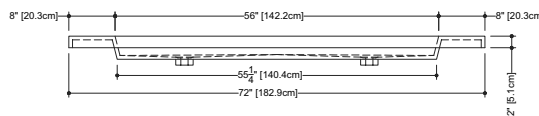

VCS 72T

FRONT VIEW