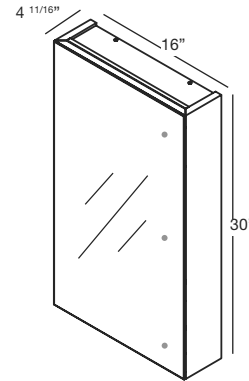

M COLLECTION

MIRRORED CABINET 30" Surface Mount – 16", 18" and 22"

(406, 457 and 559 mm length)

M1630MEL

M1630MER

M1830MEL

M1830MER

M2230MEL