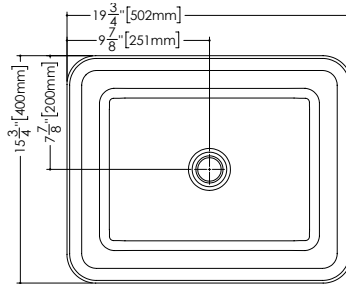

LAB COLLECTION – ROUND SERIES

VLBRS 820 19-3/4" x 15-3/4" x 1-1/2"

(502 x 400 x 38 mm)

1 SELECT MODEL

This model is only available without overflow

2 SELECT FINISH

3 OPTION – IMPORTANT

This sink has a recessed drain hole. For a well-fitted look, we strongly recommend using the following drain model. DS02RF

p.316

WEIGHT: 15 lb (US) 7 kg (CA)
APPROXIMATE DELIVERY: 4 weeks
FREIGHT: Consult Freight Annex

1A MODEL WITHOUT OVERFLOW (Ex.: VLBRS820-1-GA)

MADE OF WETMAR BIO™

CODE	FAUCET HOLE	OVERFLOW	MATTE (MA)	TRUE HIGH GLOSS™ (GA)	NEW MATTE BLACK (MBL) MATTE GREY (MGR)
VLBRS820	No hole	None	$1005	$1140	$1370

2 SELECT FINISH Append selection to code (Ex.: VLBRS820-1-GA)

ADD TO CODE	DESCRIPTION
-GA, -MA, -MGR, -MBL	White True High Gloss™, White Matte, Matte Grey, Matte Black

DROP-IN LAVATORY

PLAN VIEW