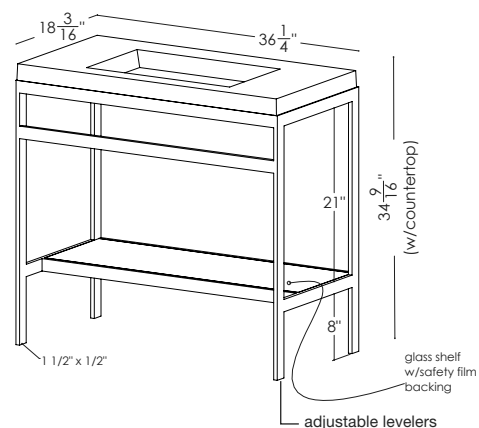

3 OPTION

Decorative round style bottle trap (see p. 316)
19" vertical mirror C2819 (see p. 296)

WEIGHT:	16 lb (US)	7,3 kg (CA)
APPROXIMATE DELIVERY:	< 1 week	
FREIGHT:	Consult Freight Annex	

NOTE: Approximate measurement. The manufacturer accepts 1/4" (6.35 mm) variance. WETSTYLE cannot be responsible for any technical errors and reserves the right to make revisions without notice.