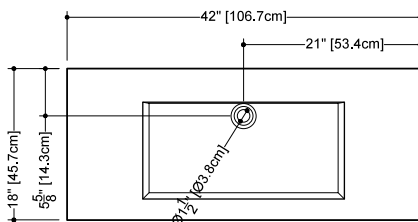

1 SELECT MODEL AND FAUCET HOLES CONFIGURATION

- 1A - Without overflow
- or 1B - With overflow
- + 1Bi - Overflow trim finish

2 SELECT FINISH

3 OPTION

Pop-up drain p.316

4 FLOATING SINK BRACKET SYSTEM

Only offered with VCM42 (4" height)

Important: Bracket and/or decorative trim must be ordered at the same time as the lavatory. p.83

WEIGHT: 37 lb (US) 17 kg (CA)
APPROXIMATE DELIVERY: 4 weeks
FREIGHT: Consult Freight Annex

1A MODEL WITHOUT OVERFLOW (Ex.: VCM-42-1-GA) **MADE OF WETMAR BIO™**

4" HEIGHT 2" SEMI-RECESSED

CODE	CODE	FAUCET HOLE	OVERFLOW	MATTE (MA)	TRUE HIGH GLOSS™ (GA)
VCM-42	VCMS-42	No hole	None	$1320	$1500
VCM-42-1	VCMS-42-1	1 hole for mono faucet	None	$1360	$1540
VCM-42-8	VCMS-42-8	3 holes for 8" c/c faucet	None	$1380	$1560

1B MODEL WITH OVERFLOW (Ex.: VCM-42-O-1-PC-GA)

4" HEIGHT 2" SEMI-RECESSED

CODE	CODE	FAUCET HOLE	OVERFLOW	MATTE (MA)	TRUE HIGH GLOSS™ (GA)
VCM-42-O	VCMS-42-O	No hole	Overflow	$1425	$1620
VCM-42-O-1	VCMS-42-O-1	1 hole for mono faucet	Overflow	$1465	$1660
VCM-42-O-8	VCMS-42-O-8	3 holes for 8" c/c faucet	Overflow	$1485	$1680

+ 1Bi SELECT OVERFLOW TRIM FINISH Append selection to code (Ex.: VCM-42-O-1-PC-GA)

ADD TO CODE	DESCRIPTION	PRICE
-NT, -PC, -BN	No Trim, Polished Chrome, Brushed Nickel	No charge
-MB, -SB	Matte Black, Satin Brass	+$50

2 SELECT FINISH Append selection to code (Ex.: VCM-42-O-1-PC-GA)

ADD TO CODE	DESCRIPTION
-GA, -MA	White True High Gloss™, White Matte

PLAN VIEW