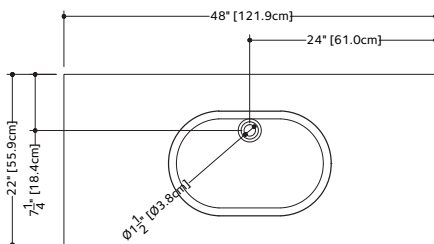

(1219 x 559 x 51 mm)

OVE LAVATORY

1 SELECT MODEL AND FAUCET HOLES CONFIGURATION

- 1A - Without overflow
- or 1B - With overflow
- + 1Bi - Overflow trim finish

2 SELECT FINISH

3 OPTION

Pop-up drain p.316

4 FLOATING SINK BRACKET SYSTEM

Important: Bracket and/or decorative trim must be ordered at the same time as the lavatory. p.83

WEIGHT: 35 lb (US) 16 kg (CA)
APPROXIMATE DELIVERY: 4 weeks
FREIGHT: Consult Freight Annex

1A MODEL WITHOUT OVERFLOW (Ex.: VOV-48C-1-GA)

MADE OF WETMAR BIO™

4" HEIGHT 2" SEMI-RECESSED

CODE	CODE	FAUCET HOLE	OVERFLOW	MATTE (MA)	TRUE HIGH GLOSS™ (GA)
VOV-48C	VOVS-48C	No hole	None	$1210	$1375
VOV-48C-1	VOVS-48C-1	1 hole for mono faucet	None	$1250	$1415
VOV-48C-8	VOVS-48C-8	3 holes for 8" c/c faucet	None	$1270	$1435

1B MODEL WITH OVERFLOW (Ex.: VOV-48C-O-1-PC-GA)

4" HEIGHT 2" SEMI-RECESSED

CODE	CODE	FAUCET HOLE	OVERFLOW	MATTE (MA)	TRUE HIGH GLOSS™ (GA)
VOV-48C-O	VOVS-48C-O	No hole	Overflow	$1315	$1495
VOV-48C-O-1	VOVS-48C-O-1	1 hole for mono faucet	Overflow	$1355	$1535
VOV-48C-O-8	VOVS-48C-O-8	3 holes for 8" c/c faucet	Overflow	$1375	$1555

+ 1Bi SELECT OVERFLOW TRIM FINISH Append selection to code (Ex.: VOV-48C-O-1-PC-GA)

ADD TO CODE	DESCRIPTION	PRICE
-NT, -PC, -BN	No Trim, Polished Chrome, Brushed Nickel	No charge
-MB, -SB	Matte Black, Satin Brass	+$50

2 SELECT FINISH Append selection to code (Ex.: VOV-48C-O-1-PC-GA)

ADD TO CODE	DESCRIPTION
-GA, -MA	White True High Gloss™, White Matte

PLAN VIEW

VOV 48C