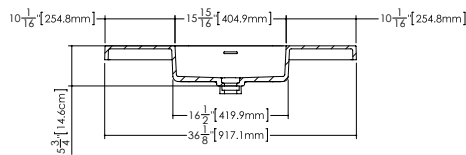

DÉCO COLLECTION

VDCOS 36 36-1/8" x 22" x 2"

(915 x 559 x 51 mm)

VDCOXS 36 36" x 22" x 7/16"

(915 x 559 x 11 mm)

DÉCO LAVATORY

1 SELECT MODEL AND FAUCET HOLES CONFIGURATION

- 1A - Without overflow
- or
- 1B - With overflow
- +
- 1Bi - Overflow trim finish

2 SELECT FINISH

3 OPTION - IMPORTANT

Important: This sink has a recessed drain hole. For a perfect look, we strongly recommend using the following drain models: DS02RF or DS02RF-O p.316

WEIGHT:		
VDCOS-36	21 lb (US)	10 kg (CA)
VDCOXS-36	18 lb (US)	8 kg (CA)
APPROXIMATE DELIVERY:	4 weeks	
FREIGHT:	Consult Freight Annex	

1A MODEL WITHOUT OVERFLOW (Ex.: VDCOS-36-1-GA)

MADE OF WETMAR BIO™

4" HEIGHT 2" SEMI-RECESSED

CODE	CODE	FAUCET HOLE	OVERFLOW	MATTE (MA)	TRUE HIGH GLOSS™ (GA)	NEW MATTE BLACK (MBL) MATTE GREY (MGR)
VDCOS-36	VDCOXS-36	No hole	None	$1085	$1235	$1480
VDCOS-36-1	VDCOXS-36-1	1 hole for mono faucet	None	$1125	$1275	$1520
VDCOS-36-8	VDCOXS-36-8	3 holes for 8" c/c faucet	None	$1145	$1295	$1540

1B MODEL WITH OVERFLOW (Ex.: VDCOS-36-O-1-PC-GA)

4" HEIGHT 2" SEMI-RECESSED

CODE	CODE	FAUCET HOLE	OVERFLOW	MATTE (MA)	TRUE HIGH GLOSS™ (GA)	NEW MATTE BLACK (MBL) MATTE GREY (MGR)
VDCOS-36-O	VDCOXS-36-O	No hole	Overflow	$1190	$1355	$1625
VDCOS-36-O-1	VDCOXS-36-O-1	1 hole for mono faucet	Overflow	$1230	$1395	$1665
VDCOS-36-O-8	VDCOXS-36-O-8	3 holes for 8" c/c faucet	Overflow	$1250	$1415	$1685

+ 1Bi SELECT OVERFLOW TRIM FINISH Append selection to code (Ex.: VDCOS-36-O-1-PC-GA)

ADD TO CODE	DESCRIPTION	PRICE
-NT, -PC, -BN	No Trim, Polished Chrome, Brushed Nickel	No charge
-MB, -SB	Matte Black, Satin Brass	+$50

2 SELECT FINISH Append selection to code (Ex.: VDCOS-36-O-1-PC-GA)

ADD TO CODE	DESCRIPTION
-GA, -MA, -MGR, -MBL	White True High Gloss™, White Matte, Matte Grey, Matte Black

VDCOS 36

PLAN VIEW

FRONT VIEW

SIDE VIEW

VDCOXS 36

PLAN VIEW