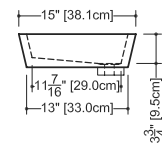

CUBE COLLECTION

SERIES VC 8-A 15", 21-3/4", 36", 42", 48" and 54" above counter

(381, 552, 914, 1067, 1219 and 1372 mm)

1 SELECT MODEL AND FAUCET HOLES CONFIGURATION

- 1A - Without overflow
- or
- 1B - With overflow
- +
- 1Bi - Overflow trim finish

2 SELECT FINISH

3 OPTION

Pop-up drain

p.316

APPROXIMATE DELIVERY:

4 weeks

FREIGHT:

Consult Freight Annex

*Oak bridge for models VC842A, VC848A and VC854A can be ordered in other shades. p.307

VC821A-O-NT-GA
VC836A-O-NT-GA
VC848A-O-NT-GA

1A MODEL WITHOUT OVERFLOW (Ex.: VC848A-GA)

MADE OF WETMAR BIO™

CODE	OVERFLOW	ACCESSORY	MATTE (MA)	TRUE HIGH GLOSS™ (GA)
VC 815A	None	None	$825	$935
VC 821A	None	None	$1050	$1195
VC 836A	None	None	$1215	$1380
VC842A	None	Oak bridge wenge shade included*	$1400	$1590
VC 848A	None	Oak bridge wenge shade included*	$1580	$1795
VC 854A	None	Oak bridge wenge shade included*	$1955	$2220

1B MODEL WITH OVERFLOW (Ex.: VC848A-O-PC-GA)

CODE	OVERFLOW	ACCESSORY	MATTE (MA)	TRUE HIGH GLOSS™ (GA)
VC 815A-O	Overflow	None	$930	$1055
VC 821A-O	Overflow	None	$1155	$1315
VC 836A-O	Overflow	None	$1320	$1500
VC842A-O	Overflow	Oak bridge wenge shade included*	$1505	$1710
VC 848A-O	Overflow	Oak bridge wenge shade included*	$1740	$1975
VC 854A-O	Overflow	Oak bridge wenge shade included*	$2110	$2400

+ 1Bi SELECT OVERFLOW TRIM FINISH Append selection to code (Ex.: VC848A-O-PC-GA)

ADD TO CODE	DESCRIPTION	PRICE
-NT, -PC, -BN	No Trim, Polished Chrome, Brushed Nickel	No charge
-MB, -SB	Matte Black, Satin Brass	15", 21", 36" and 42" +$50 48" and 54" +$100

2 SELECT FINISH Append selection to code (Ex.: VC848A-O-PC-GA)

ADD TO CODE	DESCRIPTION
-GA, -MA	White True High Gloss™, White Matte

VC 815A (weight 13 lb/6 kg)

FRONT VIEW

SIDE VIEW