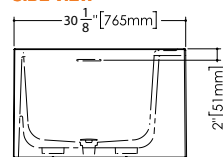

PLAN VIEW

FRONT VIEW

PERSPECTIVE VIEW

SIDE VIEW

MOOD COLLECTION

BMD 01 70" x 32" x 23-7/16"

(1777 x 813 x 596 mm)

- 1 SELECT MODEL
- 2 SELECT DRAIN AND OVERFLOW FINISH
- 3 SELECT PLUMBING CONNECTION
- 4 SELECT FINISH
- 5 ACCESSORIES