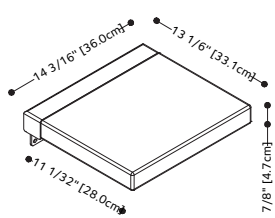

PERSPECTIVE VIEW

SIDE VIEW CLOSED