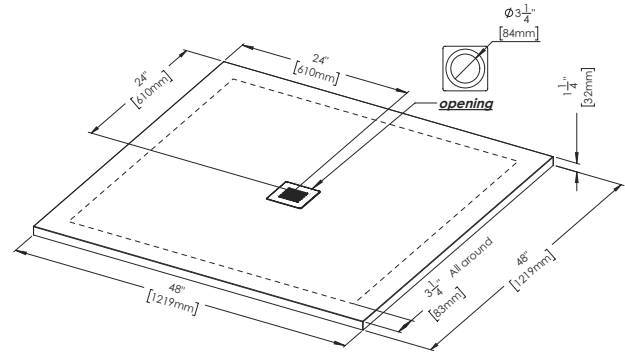

FEEL COLLECTION

NEW

CONCRETE TEXTURE

NOTE: Approximate measurement. The manufacturer accepts 1/4" (6.35 mm) variance. WETSTYLE cannot be responsible for any technical errors and reserves the right to make revisions without notice.

FEEL SHOWER BASE