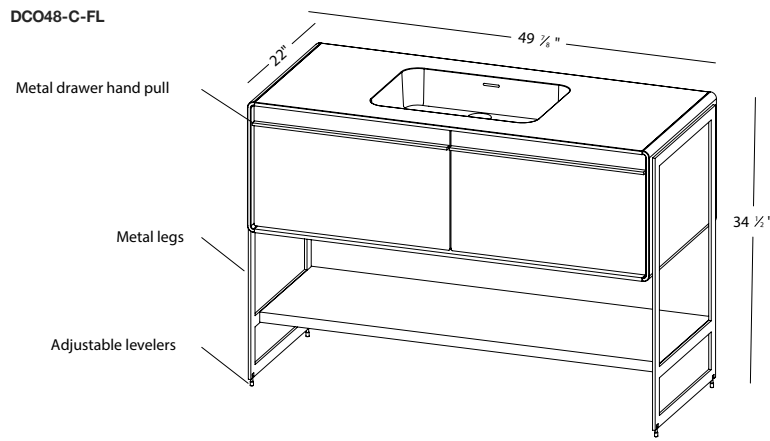

DÉCO COLLECTION

NEW

VANITY 48" C Floor-mount – 2 drawers – Center basin

(1219 mm length)

1 NOTES

THIS UNIT MUST BE SECURED TO THE WALL

WOOD: All natural wood finishes, AWI Rated 5 Finish, FSC Certified, CARB Compliant, Formaldehyde free, may differ slightly from sample or pictures as natural wood grains vary somewhat from piece to piece adding natural beauty and character making each made-to-order piece unique

IMPORTANT: Please indicate on your purchase order your choice of lavatory. Must be purchased with a WETSTYLE Deco integrated countertop (sold separately). Vessel sinks cannot be used with Deco vanities.

FEATURES

- Hand pull and legs made of solid stainless steel
- Finished interior drawers
- Slow closing ball bearing glides

DRAWERS CONFIGURATION

APPROXIMATE DELIVERY: 4 - 6 weeks
*7 weeks for premium finishes

FREIGHT: Consult Freight Annex