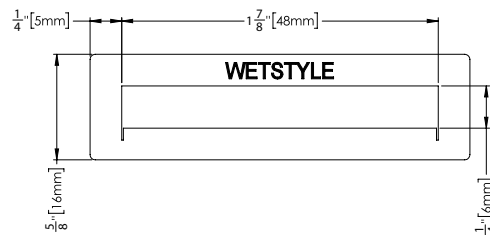

FRONT VIEW

OVERFLOW TRIM FOR BATHTUBS

CODE	FINISHED	PRICE
OF-B-PC	POLISHED CHROME	$150
OF-B-BN	BRUSHED NICKEL	$150
OF-B-SB	SATIN BRASS	$160
OF-B-MB	MATTE BLACK	$160

APPROXIMATE DELIVERY: < 1 week
FREIGHT: Consult Freight Annex

TOP VIEW