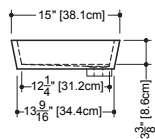

OVE COLLECTION

SERIES VOV 8-U 15", 21-1/2", 36" and 48" undermount

(381, 546, 914 and 1219 mm)

1 SELECT MODEL AND FAUCET HOLES CONFIGURATION

- 1A - Without overflow
- or
- 1B - With overflow
- +
- 1Bi - Overflow trim finish

2 SELECT FINISH

3 OPTION

Pop-up drain p.316

APPROXIMATE DELIVERY: 4 weeks
FREIGHT: Consult Freight Annex

*VOV815U is only available without overflow
**Oak bridge for model VOV848U can be ordered in other shades. p.308

1A MODEL WITHOUT OVERFLOW (Ex.: VOV848U-GA)

MADE OF WETMAR BIO™

CODE	OVERFLOW	ACCESSORY	MATTE (MA)	TRUE HIGH GLOSS™ (GA)
VOV 815U*	None	None	$575	$655
VOV 821U	None	None	$870	$990
VOV 836U	None	None	$1030	$1170
VOV 848U	None	Oak bridge wenge shade included**	$1340	$1520

1B MODEL WITH OVERFLOW (Ex.: VOV848U-O-PC-GA)

CODE	OVERFLOW	ACCESSORY	MATTE (MA)	TRUE HIGH GLOSS™ (GA)
VOV 821U-O	Overflow	None	$975	$1110
VOV 836U-O	Overflow	None	$1135	$1290
VOV 848U-O	Overflow	Oak bridge wenge shade included**	$1495	$1700

+ 1Bi SELECT OVERFLOW TRIM FINISH Append selection to code (Ex.: VOV848U-O-PC-GA)

ADD TO CODE	DESCRIPTION	PRICE
-NT, -PC, -BN	No Trim, Polished Chrome, Brushed Nickel	No charge
-MB, -SB	Matte Black, Satin Brass	15", 21" and 36" +$50 48" +$100

2 SELECT FINISH Append selection to code (Ex.: VOV848U-O-PC-GA)

ADD TO CODE	DESCRIPTION
-GA, -MA	White True High Gloss™, White Matte

PLAN VIEW

FRONT VIEW

SIDE VIEW

PLAN VIEW

FRONT VIEW

SIDE VIEW

PLAN VIEW

FRONT VIEW

SIDE VIEW

PLAN VIEW

FRONT VIEW

SIDE VIEW

NOTE: Approximate measurement. The manufacturer accepts 1/4" (6.35 mm) variance. WETSTYLE cannot be responsible for any technical errors and reserves the right to make revisions without notice.

OVE VESSEL SINK