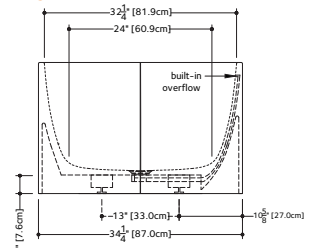

PLAN VIEW

FRONT VIEW

SIDE VIEW

NOTE: Approximate measurement. The manufacturer accepts 1/4" (6.35 mm) variance. WETSTYLE cannot be responsible for any technical errors and reserves the right to make revisions without notice.