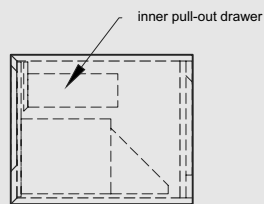

DRAWER CONFIGURATION

Internal side view
with horseshoe cut
(All models)

3 INTEGRATED COUNTERTOP SELECTION (sold separately)

REFER TO LAVATORY SECTION FOR COUNTERTOP PRICING
· 2" / 4" height models

IMPORTANT: Do not forget to specify the optional pre-cut, see #4