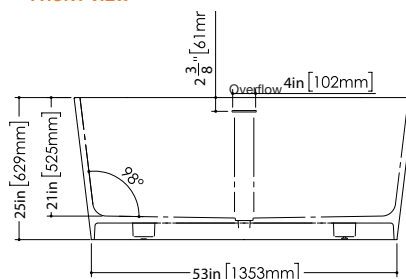

OVE COLLECTION

NEW

BOV 04 59" x 30" x 25"

(1497 x 762 x 635 mm)

OVE BATHTUB

1. 1 SELECT MODEL
2. 2 SELECT DRAIN AND OVERFLOW FINISH
3. 3 SELECT PLUMBING CONNECTION
4. 4 SELECT FINISH
5. 5 ACCESSORIES

Columns for wall or deck mounted faucets Head Pillow
COL-WALL p.310
COL-DECK p.310
HP01-5 p.313

CAPACITY: 89 gal (US) 337 l (CA)
WEIGHT: 199 lb (US) 91 kg (CA)
APPROXIMATE DELIVERY: 4 - 6 weeks
FREIGHT: Consult Freight Annex

WETSTYLE Plug & Bathe™ overflow and drain connection system includes:

Soft-touch pop-up drain, for built-in overflow. Fits both 1 - 1/2" ABS drain waste and 1 - 1/2" tubular brass

1 - 1/2" ABS direct vertical drain waste fitting (copper/brass options also available)

1 - 1/2" ABS 90° Elbow drain waste fitting (copper/brass options also available)

IMPORTANT

All WETSTYLE tubs are equipped with our **Plug & Bathe™** overflow/drain system permitting installation completely from above without the need to open the floor from beneath; there is no need for an island drain or similar supplemental connection equipment.

FAUCET INSTALLATION

Wall-mounted, floor-mounted or column for wall or deck mounted faucet (direct deck-mounted is not possible).

1 SELECT MODEL (Ex.: BOV04-PC-GA)

MADE OF WETMAR BIO™

CODE	POSITION	MATTE (MA)	TRUE HIGH GLOSS™ (GA)	NEW MATTE BLACK (MBL) MATTE GREY (MGR)
BOV 04	Freestanding	$4950	$5400	$6600

2 SELECT DRAIN AND OVERFLOW TRIM FINISH Append selection to code (Ex.: BOV04-PC-GA)

	WHITE	POLISHED CHROME	BRUSHED NICKEL	PRICE	MATTE BLACK	NEW MATTE GREY	SATIN BRASS	PRICE
Drain cover and o/f metal trim		-PC	-BN	No charge	-MB	-MGRMB	-SB	+$300
Drain cover only (o/f without trim)	-WHNT	-PCNT	-BNNT	No charge	-MBNT	-MGRNT	-SBNT	+$200

3 SELECT PLUMBING CONNECTION Append selection to code (Ex.: BOV04-PC-COP-GA)