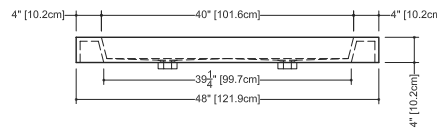

VC 48

FRONT VIEW