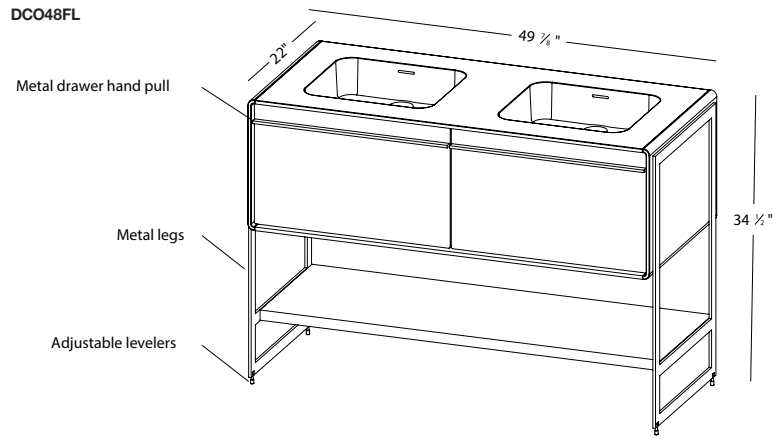

DÉCO COLLECTION

VANITY 48" Floor-mount – 2 drawers

(1219 mm length)

1 NOTES

THIS UNIT MUST BE SECURED TO THE WALL

WOOD: All natural wood finishes, AWI Rated 5 Finish, FSC Certified, CARB Compliant, Formaldehyde free, may differ slightly from sample or pictures as natural wood grains vary somewhat from piece to piece adding natural beauty and character making each made-to-order piece unique

IMPORTANT: Please indicate on your purchase order your choice of lavatory. Must be purchased with a WETSTYLE Deco integrated countertop (sold separately). Vessel sinks cannot be used with Deco vanities.

FEATURES

- Hand pull and legs made of solid stainless steel
- Finished interior drawers
- Slow closing ball bearing glides

DRAWERS CONFIGURATION

APPROXIMATE DELIVERY: 4 - 6 weeks
*7 weeks for premium finishes

FREIGHT: Consult Freight Annex