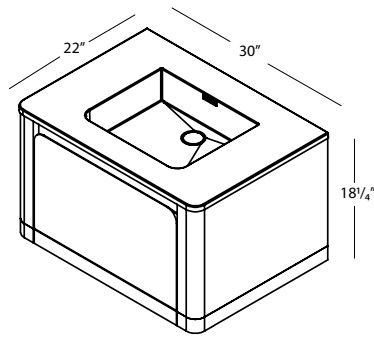

BAUHAUS COLLECTION

NEW

BAUHAUS 30" Wall-mount

1 NOTES

THIS UNIT MUST BE SECURED TO THE WALL

WOOD: All natural wood finishes, AWI Rated 5 Finish, FSC Certified, CARB Compliant, Formaldehyde free, may differ slightly from sample or pictures as natural wood grains vary somewhat from piece to piece adding natural beauty and character making each made-to-order piece unique

IMPORTANT: Please indicate on your purchase order your choice of lavatory. Must be purchased with a WETSTYLE Bauhaus integrated countertop (sold separately). Vessel sinks cannot be used with Bauhaus vanities, unless a countertop is used.

DRAWER CONFIGURATION

Horseshoe

APPROXIMATE DELIVERY:

4-6 weeks

FREIGHT:

Consult Freight Annex

2 AVAILABLE CONFIGURATIONS (ex: EBHS30WM-L28W1)

CONFIGURATION	DRAWER FAÇADE AND SIDES	TRIM	NEXT STEP
LW	Lacquer (L)	Wood (W)	Go to 3.1
WW	Wood (W)	Wood (W)	Go to 3.2
LL	Lacquer (L)	Lacquer (L)	Go to 3.3
WL	Wood (W)	Lacquer (L)	Go to 3.4

HOW TO BUILD A CODE

Bauhaus 30" Wall-Mount with St. Har. Grey Drawer/Sides and Oak Natural Trim Example: EBHS30WM	DRAWER FAÇADE AND SIDES		TRIM		Use opposite page to ensure your finish combination is possible
	W or L	Color code	W or L	Color code	
	-L	-28	-W	-1	

4 INTEGRATED COUNTERTOP SELECTION SOLD SEPARATELY

REFER TO LAVATORY SECTION FOR COUNTERTOP PRICING

Lavatory and vanity must be ordered at the same time as the lavatory requires special preparation at the factory

NOTE: Approximate measurement. The manufacturer accepts 1/4" (6.35 mm) variance. WETSTYLE cannot be responsible for any technical errors and reserves the right to make revisions without notice.