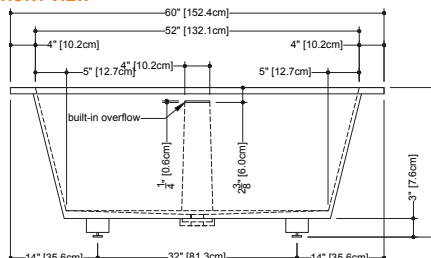

CUBE COLLECTION

BC 09 60" x 30" x 24" Drop-in bathtub - no apron

(1534 x 762 x 610 mm)

1. 1 SELECT MODEL
2. 2 SELECT DRAIN AND OVERFLOW FINISH
3. 3 SELECT PLUMBING CONNECTION
4. 4 SELECT FINISH
5. 5 ACCESSORIES

Oak bridge WENGE shade Included
Other shades must be specified p.308
Wall-mounted niche S1800 p.313
Head/back rest HBR-25 p.313
Head Pillow HP01-5 p.313

CAPACITY: 67 gal (US) 254 l (CA)
WEIGHT: 198 lb (US) 90 kg (CA)
APPROXIMATE DELIVERY: 4 - 6 weeks
FREIGHT: Consult Freight Annex

WETSTYLE Plug & Bathe™ overflow and drain connection system includes:

Soft-touch pop-up drain, for built-in overflow. Fits both 1 - 1/2" ABS drain waste and 1 - 1/2" tubular brass

1 - 1/2" ABS direct vertical drain waste fitting (copper/brass options also available)

1 - 1/2" ABS 90° Elbow drain waste fitting (copper/brass options also available)

1 SELECT MODEL (Ex.: BC0901-PC-GA)

CODE	POSITION	MATTE (MA)	TRUE HIGH GLOSS™ (GA)
BC 0901	Drop in	$4555	$5075
BC 0902	Drop in, Back wall	$4555	$5075
BC 0904	Drop in, Left / back walls	$4555	$5075
BC 0905	Drop in, Back / right walls	$4555	$5075
BC 0906	Drop in, Alcove	$4555	$5075

2 SELECT DRAIN AND OVERFLOW TRIM FINISH Append selection to code (Ex.: BC0901-PC-GA)

	WHITE	POLISHED CHROME	BRUSHED NICKEL	PRICE	MATTE BLACK	SATIN BRASS	PRICE
Drain cover and o/f metal trim		-PC	-BN	No charge	-MB	-SB	+$300
Drain cover only (o/f without trim)	-WHNT	-PCNT	-BNNT	No charge	-MBNT	-SBNT	+$200

3 SELECT PLUMBING CONNECTION Append selection to code (Ex.: BC0901-PC-COP-GA)

This tub is equipped with WETSTYLE Plug & Bathe™ overflow and drain connection system. **PRICE**

Included	Standard ABS connection	No charge
-COP	Copper connection (local code dependant)	+$230

4 SELECT FINISH Append selection to code (Ex.: BC0901-PC-GA)