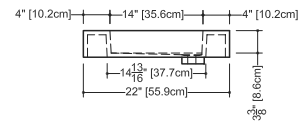

CUBE COLLECTION

VC 36R 36" x 22" x 4"

(914 x 559 x 102 mm)

VCS 36R 36" x 22" x 2"

(914 x 559 x 51 mm)

1 SELECT MODEL AND FAUCET HOLES CONFIGURATION

- 1A - Without overflow
- or
- 1B - With overflow
- +
- 1Bi - Overflow trim finish

2 SELECT FINISH

3 OPTION

Pop-up drain p.316

4 FLOATING SINK BRACKET SYSTEM

Important: Bracket and/or decorative trim must be ordered at the same time as the lavatory. p.83

WEIGHT: 32 lb (US) 15 kg (CA)
APPROXIMATE DELIVERY: 4 weeks
FREIGHT: Consult Freight Annex

1A MODEL WITHOUT OVERFLOW (Ex.: VC-36R-1-GA)

MADE OF WETMAR BIO™

4" HEIGHT 2" SEMI-RECESSED

CODE	CODE	FAUCET HOLE	OVERFLOW	MATTE (MA)	TRUE HIGH GLOSS™ (GA)
VC-36R	VCS-36R	No hole	None	$1065	$1210
VC-36R-1	VCS-36R-1	1 hole for mono faucet	None	$1105	$1250
VC-36R-8	VCS-36R-8	3 holes for 8" c/c faucet	None	$1125	$1270

1B MODEL WITH OVERFLOW (Ex.: VC-36R-O-1-PC-GA)

4" HEIGHT 2" SEMI-RECESSED

CODE	CODE	FAUCET HOLE	OVERFLOW	MATTE (MA)	TRUE HIGH GLOSS™ (GA)
VC-36R-O	VCS-36R-O	No hole	Overflow	$1170	$1330
VC-36R-O-1	VCS-36R-O-1	1 hole for mono faucet	Overflow	$1210	$1370
VC-36R-O-8	VCS-36R-O-8	3 holes for 8" c/c faucet	Overflow	$1230	$1390

+ 1Bi SELECT OVERFLOW TRIM FINISH Append selection to code (Ex.: VC-36R-O-1-PC-GA)

ADD TO CODE	DESCRIPTION	PRICE
-NT, -PC, -BN	No Trim, Polished Chrome, Brushed Nickel	No charge
-MB, -SB	Matte Black, Satin Brass	+$50

2 SELECT FINISH Append selection to code (Ex.: VC-36R-O-1-PC-GA)

ADD TO CODE	DESCRIPTION
-GA, -MA	White True High Gloss™, White Matte

CUBE LAVATORY

PLAN VIEW

VC 36R

SIDE VIEW

VCS 36R

NOTE: Approximate measurement. The manufacturer accepts 1/4" (6.35 mm) variance. WETSTYLE cannot be responsible for any technical errors and reserves the right to make revisions without notice.