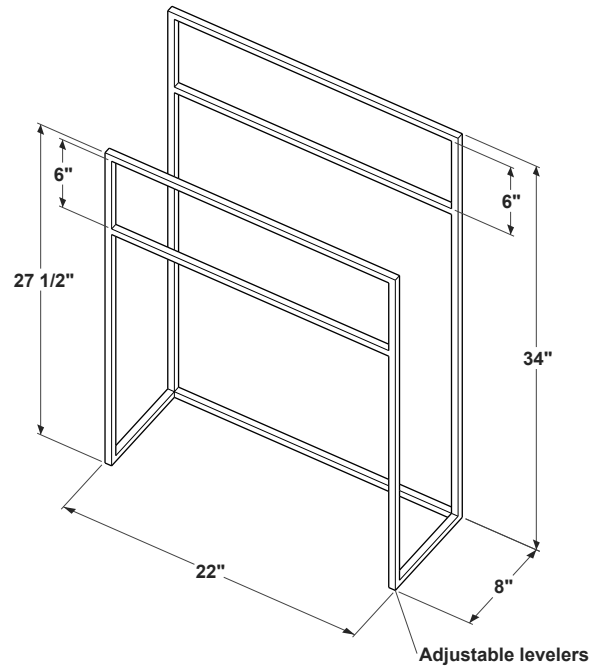

C₂ COLLECTION

TOWEL HOLDER 22" length

(56 cm)

1 MODEL SELECTION

MATERIAL	FINISH	CODE	PRICE
Pure Stainless Steel*	Matte Black	C2-22TH-MBL	$1615

* Matte Black Finish, 304 Stainless Steel, Solid Bar, Powder coated finish

WEIGHT:	17 lb (US)	7.7 kg (CA)
APPROXIMATE DELIVERY:	< 1 week	
FREIGHT:	Consult Freight Annex	

C₂ COLLECTION

NOTE: Approximate measurement. The manufacturer accepts 1/4" (6.35 mm) variance. WETSTYLE cannot be responsible for any technical errors and reserves the right to make revisions without notice.