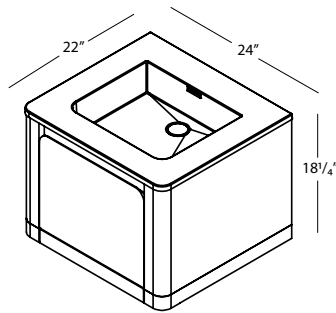

BAUHAUS COLLECTION

NEW

BAUHAUS 24" Wall-mount

1 NOTES

THIS UNIT MUST BE SECURED TO THE WALL

WOOD: All natural wood finishes, AWI Rated 5 Finish, FSC Certified, CARB Compliant, Formaldehyde free, may differ slightly from sample or pictures as natural wood grains vary somewhat from piece to piece adding natural beauty and character making each made-to-order piece unique

IMPORTANT: Please indicate on your purchase order your choice of lavatory. Must be purchased with a WETSTYLE Bauhaus integrated countertop (sold separately). Vessel sinks cannot be used with Bauhaus vanities, unless a countertop is used.

DRAWER CONFIGURATION

Horseshoe

APPROXIMATE DELIVERY:

4-6 weeks

FREIGHT:

Consult Freight Annex

2 AVAILABLE CONFIGURATIONS (ex: EBHS24WM-L28W1)

CONFIGURATION	DRAWER FAÇADE AND SIDES	TRIM	NEXT STEP
LW	Lacquer (L)	Wood (W)	Go to 3.1
WW	Wood (W)	Wood (W)	Go to 3.2
LL	Lacquer (L)	Lacquer (L)	Go to 3.3
WL	Wood (W)	Lacquer (L)	Go to 3.4

HOW TO BUILD A CODE

	DRAWER FAÇADE AND SIDES		TRIM		
<i>Bauhaus 24" Wall-Mount with St. Har. Grey Drawer/Sides and Oak Natural Trim</i>	<i>W or L</i>	<i>Color code</i>	<i>W or L</i>	<i>Color code</i>	Use opposite page to ensure your finish combination is possible
Example: EBHS24WM	-L	-28	-W	-1	

4 INTEGRATED COUNTERTOP SELECTION SOLD SEPARATELY

REFER TO LAVATORY SECTION FOR COUNTERTOP PRICING

Lavatory and vanity must be ordered at the same time as the lavatory requires special preparation at the factory

NOTE: Approximate measurement. The manufacturer accepts 1/4" (6.35 mm) variance. WETSTYLE cannot be responsible for any technical errors and reserves the right to make revisions without notice.