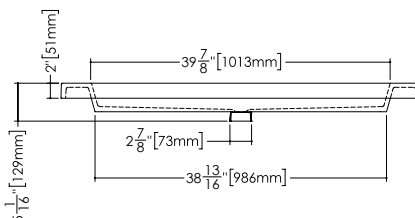

CUBE COLLECTION

VC 48-1D 48" x 22" x 4"

(1219 x 559 x 102 mm)

VCS 48-1D 48" x 22" x 2"

(1219 x 559 x 51 mm)

CUBE LAVATORY

1 SELECT MODEL AND FAUCET HOLES CONFIGURATION

- 1A - Without overflow
- or
- 1B - With overflow
- + 1Bi - Overflow trim finish

2 SELECT FINISH

3 ACCESSORY INCLUDED

Oak bridge in wenge shade.
Other shades must be specified p.308

4 OPTION

Pop-up drain p.316

5 FLOATING SINK BRACKET SYSTEM

Important: Bracket and/or decorative trim must be ordered at the same time as the lavatory. p.83

WEIGHT: 46 lb (US) 21 kg (CA)
APPROXIMATE DELIVERY: 4 weeks
FREIGHT: Consult Freight Annex

1A MODEL WITHOUT OVERFLOW (Ex.: VC-48D-1-GA)

MADE OF WETMAR BIO™

4" HEIGHT 2" SEMI-RECESSED

CODE	CODE	FAUCET HOLE	OVERFLOW	MATTE (MA)	TRUE HIGH GLOSS™ (GA)
VC48-1D	VCS48-1D	No hole	None	$1500	$1705
VC48-1D-1	VCS48-1D-1	2 x 1 hole for mono faucet	None	$1560	$1765
VC48-1D-8	VCS48-1D-8	2 x 3 holes for 8" c/c faucet	None	$1580	$1785

1B MODEL WITH OVERFLOW (Ex.: VC-48D-O-1-PC-GA)

4" HEIGHT 2" SEMI-RECESSED

CODE	CODE	FAUCET HOLE	OVERFLOW	MATTE (MA)	TRUE HIGH GLOSS™ (GA)
VC48-1D-O	VCS48-1D-O	No hole	Overflow	$1605	$1825
VC48-1D-O-1	VCS48-1D-O-1	2 x 1 hole for mono faucet	Overflow	$1665	$1885
VC48-1D-O-8	VCS48-1D-O-8	2 x 3 holes for 8" c/c faucet	Overflow	$1685	$1905

+ 1Bi SELECT OVERFLOW TRIM FINISH Append selection to code (Ex.: VC-48D-O-1-PC-GA)

ADD TO CODE	DESCRIPTION	PRICE
-NT, -PC, -BN	No Trim, Polished Chrome, Brushed Nickel	No charge
-MB, -SB	Matte Black, Satin Brass	+$50

2 SELECT FINISH Append selection to code (Ex.: VC-48D-O-1-PC-GA)

ADD TO CODE	DESCRIPTION
-GA, -MA	White True High Gloss™, White Matte

1D = 1 CENTER DRAIN

VC 48-1D

FRONT VIEW

SIDE VIEW

VCS 48-1D

FRONT VIEW

SIDE VIEW