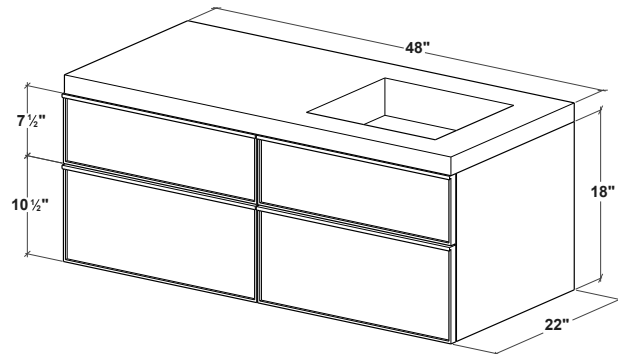

WOOD: All natural wood finishes, AWI Rated 5 Finish, FSC Certified, CARB Compliant, Formaldehyde free may differ slightly from sample or pictures as natural wood grains vary somewhat from piece to piece adding natural beauty and character making each made-to-order piece unique.

IMPORTANT: Please indicate on your purchase order your choice of lavatory. Must be purchased with a WETSTYLE integrated countertop (sold separately). Vessel sinks cannot be used with FRAME Linea vanities without a countertop. Lavatory will extend beyond the vanity by approximately 1/8" on both sides to better prevent potential water accumulation between the lavatory and the vanity.

2 MODEL SELECTION 48" RIGHT BASINS

FINISHES		CODE	PRICE
WOOD			
Oak	Natural (1)	FRL48WM-R-1	$6080
Oak	Wenge (2)	FRL48WM-R-2	$5850
Oak	White (5)	FRL48WM-R-5	$5850
Oak	Black (31)	FRL48WM-R-31	$5850
Oak	St. Har. Grey (36)	FRL48WM-R-36	$5850
Oak	Coffee Bean (37)	FRL48WM-R-37	$5850
Oak	Smoked (38)	FRL48WM-R-38	$5850
WOOD			
Walnut	Natural No Calico (12)	FRL48WM-R-12	$6080
Walnut	Chocolate (16)	FRL48WM-R-16	$6080
LACQUER			
Mat	White (21)	FRL48WM-R-21	$5545
Mat	St. Har. Grey (28)	FRL48WM-R-28	$5545
Mat	Black (29)	FRL48WM-R-29	$5545

* Walnut natural (11) and premium finishes not available

FRL48WM-R

FEATURES

- All wood construction
- Hand pull crafted in solid wood
- Finished drawer interiors
- Blum slow close glides
- Vertical grain pattern