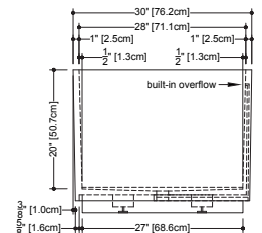

SIDE VIEW

CUBE COLLECTION

BC 09 60" x 30" x 24" Drop-in bathtub - no apron

(1534 x 762 x 610 mm)

- 1 SELECT MODEL
- 2 SELECT DRAIN AND OVERFLOW FINISH
- 3 SELECT PLUMBING CONNECTION
- 4 SELECT FINISH
- 5 ACCESSORIES