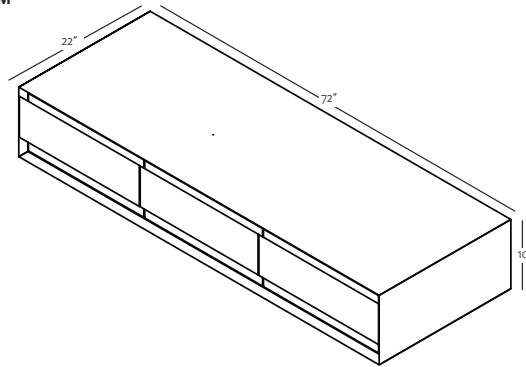

M COLLECTION

VANITY 10" height Wall-mount – 3 drawers 72"

(1829 mm length)

M7210WM

DRAWER CONFIGURATION

LEFT
¾ deep

CENTER
¾ deep

RIGHT
¾ deep