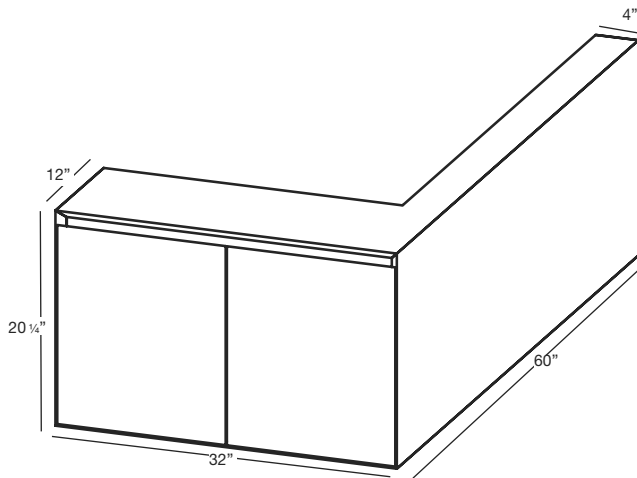

M COLLECTION

STORAGE FURNITURE For Cube bathtubs – 2 doors – 60” length

(1524 mm length)

1 NOTES

AVAILABLE RIGHT OR LEFT SIDE.

WOOD: All natural wood finishes, may differ from sample or pictures as wood grains vary somewhat from piece to piece. This adds natural beauty and character making each made-to-order piece unique in veining, grain, pattern and color.

2 MODEL SELECTION

LENGTH		FINISHES					PRICE
INCHES	CM	WOOD	WENGE (2)	WHITE (5)	BLACK (31)	ST. HAR. GREY (36)	PRICE
60" Left	153	OAK	MCF60DL-2	MCF60DL-5	MCF60DL-31	MCF60DL-36	$2720
60" Right	153	OAK	MCF60DR-2	MCF60DR-5	MCF60DR-31	MCF60DR-36	
INCHES	CM	WOOD	COFFEE BEAN (37)	SMOKED (38)	PRICE	NATURAL (1)	PRICE
60" Left	153	OAK	MCF60DL-37	MCF60DL-38	$2720	MCF60DL-1	$3560
60" Right	153	OAK	MCF60DR-37	MCF60DR-38		MCF60DR-1	
INCHES	CM	WOOD	NATURAL (11)	NATURAL NO CALICO (12)	CHOCOLATE (16)		PRICE
60" Left	153	WALNUT	MCF60DL-11	MCF60DL-12	MCF60DL-16		$3560
60" Right	153	WALNUT	MCF60DR-11	MCF60DR-12	MCF60DR-16		
INCHES	CM	LACQUER	WHITE (21)	ST. HAR. GREY (28)	BLACK (29)	NEW PACIFIC BLUE (27)	PRICE
60" Left	153	MAT	MCF60DL-21	MCF60DL-28	MCF60DL-29	MCF60DL-27	$2975
60" Right	153	MAT	MCF60DR-21	MCF60DR-28	MCF60DR-29	MCF60DR-27	
INCHES	CM	WOOD	EUCALYPTUS (81)*	MOZAMBIQUE (82)*			PRICE
60" Left	153	PREMIUM	MCF60DL-81	MCF60DL-82			$4635
60" Right	153	PREMIUM	MCF60DR-81	MCF60DR-82			

MCF60-DL (LEFT)