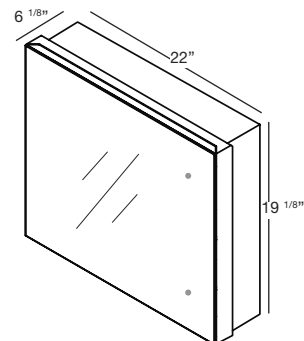

M22MER-REC

NOTE: Approximate measurement. The manufacturer accepts 1/4" (6.35 mm) variance. WETSTYLE cannot be responsible for any technical errors and reserves the right to make revisions without notice.