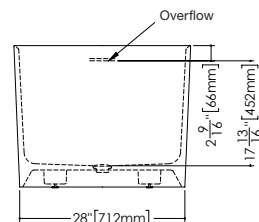

PLAN VIEW

PERSPECTIVE VIEW

FRONT VIEW

SIDE VIEW

NOTE: Approximate measurement. The manufacturer accepts 1/4" (6.35 mm) variance. WETSTYLE cannot be responsible for any technical errors and reserves the right to make revisions without notice.