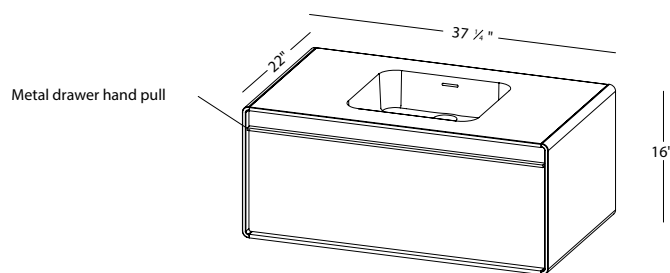

DÉCO COLLECTION

VANITY 36" Wall-mount – 1 drawer

(914 mm length)

1 NOTES

WOOD: All natural wood finishes, AWI Rated 5 Finish, FSC Certified, CARB Compliant, Formaldehyde free, may differ slightly from sample or pictures as natural wood grains vary somewhat from piece to piece adding natural beauty and character making each made-to-order piece unique

IMPORTANT: Please indicate on your purchase order your choice of lavatory. Must be purchased with a WETSTYLE Deco integrated countertop (sold separately). Vessel sinks cannot be used with Deco vanities.

DCO36WM

FEATURES

- Hand pull and legs made of solid stainless steel
- Finished interior drawers
- Slow closing ball bearing glides

DRAWER CONFIGURATION

Horseshoe

APPROXIMATE DELIVERY: 4 - 6 weeks
*7 weeks for premium finishes

FREIGHT: Consult Freight Annex

2 AVAILABLE CONFIGURATIONS (ex: DCO36WM-W11L21-MB)

CONFIGURATION	DRAWER FACADE (L)	EXTERIOR (L)	NEXT STEP
WL	Wood (W)	Lacquer (L)	Go to 3.1
WW	Wood (W)	Wood (W)	Go to 3.2
LL	Lacquer (L)	Lacquer (L)	Go to 3.3

HOW TO BUILD A CODE

	DRAWER FACADE (L)		EXTERIOR (L)		METAL FINISH	Use opposite page to ensure your finish combination is possible
	W or L	Color code	W or L	Color code	Metal code	
Deco 36" Wall-mount	W or L	Color code	W or L	Color code	Metal code	
Example: DCO36WM	-W	-1	-L	-21	-MB	

NOTE: Approximate measurement. The manufacturer accepts 1/4" (6.35 mm) variance. WETSTYLE cannot be responsible for any technical errors and reserves the right to make revisions without notice.