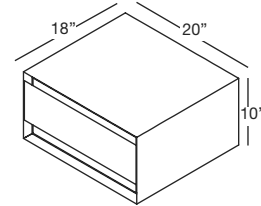

M COLLECTION METRO SERIES

VANITY 10" height Wall-mount – 1 drawer 18" and 20" length

(457 and 508 mm length)

MM1810WM

MM2010WM

DRAWER CONFIGURATION

Horseshoe

DRAWER CONFIGURATION