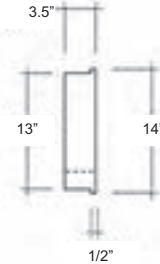

SIDE VIEW

BACKSPLASH FOR LAVATORY SINK

LENGTH		CODE	MATTE (MA)	TRUE HIGH GLOSS™ (GA)
INCHES	CM		PRICE	PRICE
24"	61	BACKSPLASH-24	$230	$260
30"	76	BACKSPLASH-30	$260	$290
36"	91	BACKSPLASH-36	$290	$315
48"	122	BACKSPLASH-48	$490	$520
60"	152	BACKSPLASH-60	$575	$605
72"	183	BACKSPLASH-72	$605	$635

APPROXIMATE DELIVERY: 6-8 weeks
FREIGHT: Consult Freight Annex