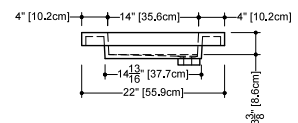

SIDE VIEW

NOTE: Approximate measurement. The manufacturer accepts 1/4" (6.35 mm) variance. WETSTYLE cannot be responsible for any technical errors and reserves the right to make revisions without notice.