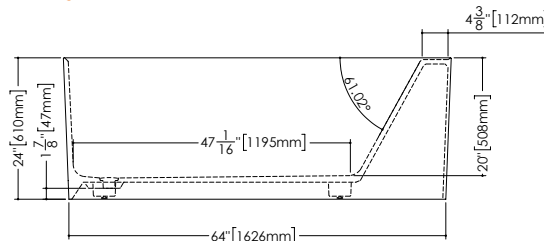

LAB COLLECTION

BLB 02 65-7/8" x 30" x 24"

(1673 x 762 x 610 mm)

LAB BATHTUB

1. 1 SELECT MODEL
2. 2 SELECT DRAIN AND OVERFLOW FINISH
3. 3 SELECT PLUMBING CONNECTION
4. 4 SELECT FINISH
5. 5 ACCESSORIES

Head Pillow HP01-5 p.313
Columns for wall or COL-WALL p.310
Deck mounted faucets COL-DECK p.310

CAPACITY: 105 gal (US) 397 l (CA)
WEIGHT: 305 lb (US) 138 kg (CA)
APPROXIMATE DELIVERY: 4 - 6 weeks
FREIGHT: Consult Freight Annex

WETSTYLE Plug & Bathe™ overflow and drain connection system includes:

Soft-touch pop-up drain, for built-in overflow. Fits both 1 - 1/2" ABS drain waste and 1 - 1/2" tubular brass

1 - 1/2" ABS direct vertical drain waste fitting (copper/brass options also available)

1 - 1/2" ABS 90° Elbow drain waste fitting (copper/brass options also available)

IMPORTANT

All WETSTYLE tubs are equipped with our **Plug & Bathe™** overflow/drain system permitting installation completely from above without the need to open the floor from beneath; there is no need for an island drain or similar supplemental connection equipment.

FAUCET INSTALLATION

Wall-mounted, floor-mounted or column for wall or deck mounted faucet (direct deck-mounted is not possible)

1 SELECT MODEL (Ex.: BLB02-PCNT-GA)

MADE OF WETMAR BIO™

CODE	POSITION	MATTE (MA)	TRUE HIGH GLOSS™ (GA)	MATTE BLACK (MBL) MATTE GREY (MGR)
BLB 02	Freestanding	$6030	$6730	$7930

2 SELECT DRAIN AND OVERFLOW TRIM FINISH Append selection to code (Ex.: BLB02-PC-GA)

(MGR overflow trim not available)	WHITE	POLISHED CHROME	BRUSHED NICKEL	PRICE	MATTE BLACK	MATTE GREY	SATIN BRASS	PRICE
Drain cover and o/f metal trim		-PC	-BN	No charge	-MB	-MGRMB	-SB	+$300
Drain cover only (o/f without trim)	-WHNT	-PCNT	-BNNT	No charge	-MBNT	-MGRNT	-SBNT	+$200

3 SELECT PLUMBING CONNECTION Append selection to code (Ex.: BLB02-PCNT-COP-GA)