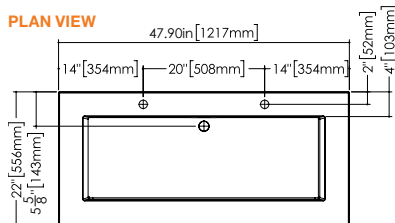

2 SELECT FINISH

3 ACCESSORY INCLUDED

Oak bridge in wenge shade.
Other shades must be specified p.308

4 OPTION

Pop-up drain p.316

5 FLOATING SINK BRACKET SYSTEM

Important: Bracket and/or decorative trim must be ordered at the same time as the lavatory. p.83

WEIGHT: 46 lb (US) 21 kg (CA)
APPROXIMATE DELIVERY: 4 weeks
FREIGHT: Consult Freight Annex

1A MODEL WITHOUT OVERFLOW (Ex.: VC-48D-1-GA)

MADE OF WETMAR BIO™

4" HEIGHT 2" SEMI-RECESSED

CODE	CODE	FAUCET HOLE	OVERFLOW	MATTE (MA)	TRUE HIGH GLOSS™ (GA)
VC48-1D	VCS48-1D	No hole	None	$1500	$1705
VC48-1D-1	VCS48-1D-1	2 x 1 hole for mono faucet	None	$1560	$1765
VC48-1D-8	VCS48-1D-8	2 x 3 holes for 8" c/c faucet	None	$1580	$1785

1B MODEL WITH OVERFLOW (Ex.: VC-48D-O-1-PC-GA)

4" HEIGHT 2" SEMI-RECESSED

CODE	CODE	FAUCET HOLE	OVERFLOW	MATTE (MA)	TRUE HIGH GLOSS™ (GA)
VC48-1D-O	VCS48-1D-O	No hole	Overflow	$1605	$1825
VC48-1D-O-1	VCS48-1D-O-1	2 x 1 hole for mono faucet	Overflow	$1665	$1885
VC48-1D-O-8	VCS48-1D-O-8	2 x 3 holes for 8" c/c faucet	Overflow	$1685	$1905

+ 1Bi SELECT OVERFLOW TRIM FINISH Append selection to code (Ex.: VC-48D-O-1-PC-GA)

ADD TO CODE	DESCRIPTION	PRICE
-NT, -PC, -BN	No Trim, Polished Chrome, Brushed Nickel	No charge
-MB, -SB	Matte Black, Satin Brass	+$50

2 SELECT FINISH Append selection to code (Ex.: VC-48D-O-1-PC-GA)

ADD TO CODE	DESCRIPTION
-GA, -MA	White True High Gloss™, White Matte

1D = 1 CENTER DRAIN

VC 48-1D