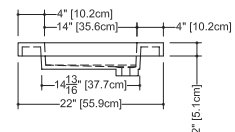

SIDE VIEW

NOTE: Approximate measurement. The manufacturer accepts 1/4" (6.35 mm) variance. WETSTYLE cannot be responsible for any technical errors and reserves the right to make revisions without notice.