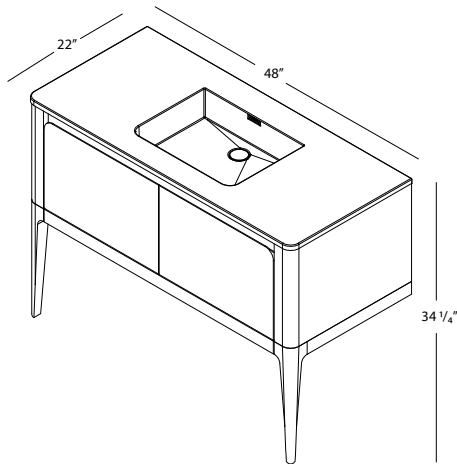

BAUHAUS COLLECTION

NEW

BAUHAUS 48C Wall-mount with legs – Center basin

1 NOTES

THIS UNIT MUST BE SECURED TO THE WALL

WOOD: All natural wood finishes, AWI Rated 5 Finish, FSC Certified, CARB Compliant, Formaldehyde free, may differ slightly from sample or pictures as natural wood grains vary somewhat from piece to piece adding natural beauty and character making each made-to-order piece unique

IMPORTANT: Please indicate on your purchase order your choice of lavatory. Must be purchased with a WETSTYLE Bauhaus integrated countertop (sold separately). Vessel sinks cannot be used with Bauhaus vanities, unless a countertop is used.

DRAWERS CONFIGURATION

APPROXIMATE DELIVERY: 4-6 weeks
FREIGHT: Consult Freight Annex

2 AVAILABLE CONFIGURATIONS (ex: EBHS48-C-WML-L28W1)

CONFIGURATION	DRAWER FAÇADE AND SIDES	TRIM AND LEGS	NEXT STEP
LW	Lacquer (L)	Wood (W)	Go to 3.1
WW	Wood (W)	Wood (W)	Go to 3.2
LL	Lacquer (L)	Lacquer (L)	Go to 3.3
WL	Wood (W)	Lacquer (L)	Go to 3.4

HOW TO BUILD A CODE

Bauhaus 48C Wall-Mount with Legs with St. Har. Grey Drawer/Sides and Oak Natural Trim & Legs Example: EBHS48-C-WML	DRAWER FAÇADE AND SIDES		TRIM AND LEGS		Use opposite page to ensure your finish combination is possible
	W or L	Color code	W or L	Color code	
	-L	-28	-W	-1	

4 INTEGRATED COUNTERTOP SELECTION SOLD SEPARATELY

REFER TO LAVATORY SECTION FOR COUNTERTOP PRICING
Lavatory and vanity must be ordered at the same time as the lavatory requires special preparation at the factory

NOTE: Approximate measurement. The manufacturer accepts 1/4" (6.35 mm) variance. WETSTYLE cannot be responsible for any technical errors and reserves the right to make revisions without notice.