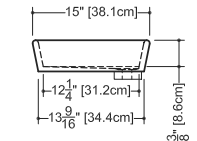

OVE COLLECTION

SERIES VOV 8-A 15", 21-1/2", 36" and 48" above counter

(381, 546, 914 and 1219 mm)

1 SELECT MODEL AND FAUCET HOLES CONFIGURATION

- 1A - Without overflow
- or 1B - With overflow
- + 1Bi - Overflow trim finish

2 SELECT FINISH

3 OPTION

Pop-up drain

p. 316

APPROXIMATE DELIVERY:

4 weeks

FREIGHT:

Consult Freight Annex

*VOV815A is only available without overflow

**Oak bridge for model VOV848A can be ordered in other shades.

p.308

1A MODEL WITHOUT OVERFLOW (Ex.: VOV848A-GA)

MADE OF WETMAR BIO™

CODE	OVERFLOW	ACCESSORY	MATTE (MA)	TRUE HIGH GLOSS™ (GA)
VOV 815A*	None	None	$825	$935
VOV 821A	None	None	$1050	$1195
VOV 836A	None	None	$1215	$1380
VOV 848A	None	Oak bridge wenge shade included**	$1580	$1795

1B MODEL WITH OVERFLOW (Ex.: VOV848A-O-PC-GA)

CODE	OVERFLOW	ACCESSORY	MATTE (MA)	TRUE HIGH GLOSS™ (GA)
VOV 821A-O	Overflow	None	$1155	$1315
VOV 836A-O	Overflow	None	$1320	$1500
VOV 848A-O	Overflow	Oak bridge wenge shade included**	$1740	$1975

+ 1Bi SELECT OVERFLOW TRIM FINISH Append selection to code (Ex.: VOV848A-O-PC-GA)

ADD TO CODE	DESCRIPTION	PRICE
-NT, -PC, -BN	No Trim, Polished Chrome, Brushed Nickel	No charge
-MB, -SB	Matte Black, Satin Brass	15", 21" and 36" +$50 48" +$100

2 SELECT FINISH Append selection to code (Ex.: VOV848A-O-PC-GA)

ADD TO CODE	DESCRIPTION
-GA, -MA	White True High Gloss™, White Matte

OVE VESSEL SINK

PLAN VIEW

FRONT VIEW

SIDE VIEW

PLAN VIEW

FRONT VIEW

SIDE VIEW

PLAN VIEW

FRONT VIEW

SIDE VIEW

PLAN VIEW

FRONT VIEW

SIDE VIEW

NOTE: Approximate measurement. The manufacturer accepts 1/4" (6.35 mm) variance. WETSTYLE cannot be responsible for any technical errors and reserves the right to make revisions without notice.