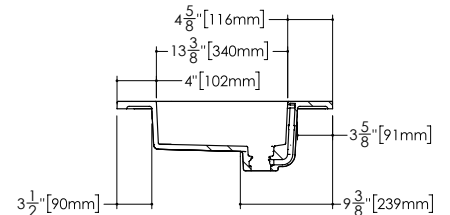

SIDE VIEW

NOTE: Approximate measurement. The manufacturer accepts 1/4" (6.35 mm) variance. WETSTYLE cannot be responsible for any technical errors and reserves the right to make revisions without notice.

BAUHAUS LAVATORY