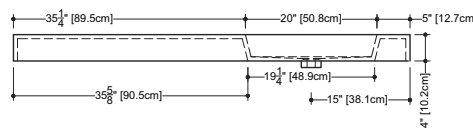

VC 60R

FRONT VIEW