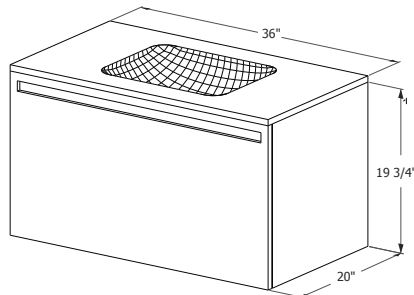

3 INTEGRATED COUNTERTOP SELECTION (sold separately)

REFER TO LAVATORY SECTION FOR COUNTERTOP PRICING
IMPORTANT: Element vanities are 20" in depth front to back.

ELR36WM

3 INTEGRATED COUNTERTOP SELECTION (sold separately)

REFER TO LAVATORY SECTION FOR COUNTERTOP PRICING
IMPORTANT: Element vanities are 20" in depth front to back.

ELR39WM