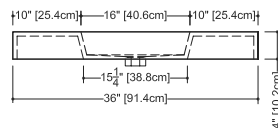

CUBE COLLECTION

VC 36C 36" x 22" x 4"

(914 x 559 x 102 mm)

VCS 36C 36" x 22" x 2"

(914 x 559 x 51 mm)

1 SELECT MODEL AND FAUCET HOLES CONFIGURATION

- 1A - Without overflow
- or
- 1B - With overflow
- +
- 1Bi - Overflow trim finish

2 SELECT FINISH

3 OPTION

Pop-up drain p.316

4 FLOATING SINK BRACKET SYSTEM

Important: Bracket and/or decorative trim must be ordered at the same time as the lavatory. p.83

WEIGHT: 32 lb (US) 15 kg (CA)
APPROXIMATE DELIVERY: 4 weeks
FREIGHT: Consult Freight Annex

VCS36C-O-NT-GA

1A MODEL WITHOUT OVERFLOW (Ex.: VC-36C-1-GA)

MADE OF WETMAR BIO™

4" HEIGHT 2" SEMI-RECESSED

CODE	CODE	FAUCET HOLE	OVERFLOW	MATTE (MA)	TRUE HIGH GLOSS™ (GA)
VC-36C	VCS-36C	No hole	None	$1065	$1210
VC-36C-1	VCS-36C-1	1 hole for mono faucet	None	$1105	$1250
VC-36C-8	VCS-36C-8	3 holes for 8" c/c faucet	None	$1125	$1270

1B MODEL WITH OVERFLOW (Ex.: VC-36C-O-1-PC-GA)

4" HEIGHT 2" SEMI-RECESSED

CODE	CODE	FAUCET HOLE	OVERFLOW	MATTE (MA)	TRUE HIGH GLOSS™ (GA)
VC-36C-O	VCS-36C-O	No hole	Overflow	$1170	$1330
VC-36C-O-1	VCS-36C-O-1	1 hole for mono faucet	Overflow	$1210	$1370
VC-36C-O-8	VCS-36C-O-8	3 holes for 8" c/c faucet	Overflow	$1230	$1390

+ 1Bi SELECT OVERFLOW TRIM FINISH Append selection to code (Ex.: VC-36C-O-1-PC-GA)

ADD TO CODE	DESCRIPTION	PRICE
-NT, -PC, -BN	No Trim, Polished Chrome, Brushed Nickel	No charge
-MB, -SB	Matte Black, Satin Brass	+$50

2 SELECT FINISH Append selection to code (Ex.: VC-36C-O-1-PC-GA)

ADD TO CODE	DESCRIPTION
-GA, -MA	White True High Gloss™, White Matte

PLAN VIEW

VC 36C

FRONT VIEW

VCS 36C

NOTE: Approximate measurement. The manufacturer accepts 1/4" (6.35 mm) variance. WETSTYLE cannot be responsible for any technical errors and reserves the right to make revisions without notice.