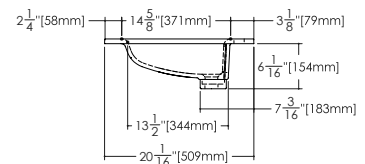

SIDE VIEW

NOTE: Approximate measurement. The manufacturer accepts 1/4" (6.35 mm) variance. WETSTYLE cannot be responsible for any technical errors and reserves the right to make revisions without notice.