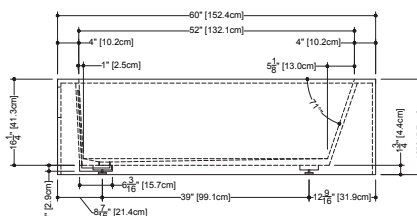

CUBE COLLECTION

BC 14 60" x 30" x 18" Right or left drain – Tub/Shower

(1524 x 762 x 457 mm)

1. 1 SELECT MODEL
2. 2 SELECT DRAIN AND OVERFLOW FINISH
3. 3 SELECT PLUMBING CONNECTION
4. 4 SELECT FINISH
5. 5 ACCESSORIES

Oak bridge WENGE shade Included
Other shades must be specified p.308
Head Pillow HP01-5 p.313

OPTIONAL TRAP ACCESS

Must be specified at time of order.
Recommended for deck-mounted faucet installation and maintenance - installed directly above the trap access. Add TRAP ACCESS to product description +$250

CAPACITY: 62 gal (US) 235 l (CA)
WEIGHT: 210 lb (US) 95 kg (CA)
APPROXIMATE DELIVERY: 4 - 6 weeks
FREIGHT: Consult Freight Annex

WETSTYLE Plug & Bathe™ overflow and drain connection system includes:

Soft-touch pop-up drain, for built-in overflow. Fits both 1 - 1/2" ABS drain waste and 1 - 1/2" tubular brass

1 - 1/2" ABS direct vertical drain waste fitting (copper/brass options also available)

1 - 1/2" ABS 90° Elbow drain waste fitting (copper/brass options also available)

IMPORTANT

All WETSTYLE tubs are equipped with our Plug & Bathe™ overflow/drain system permitting installation completely from above without the need to open the floor from beneath; there is no need for an island drain or similar supplemental connection equipment.

BATHTUB INSTALLATION SUPPLIES

A 1/4" tile flange will be supplied to comply with the requested position. Installed at the factory to prevent water leakage, this must be placed directly on the partition framing prior to the installation of drywall.

FAUCET INSTALLATION

Deck-mounted on side walls, wall-mounted and floor-mounted faucet installation possible.