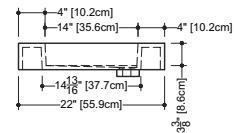

CUBE COLLECTION

VC 60C 60-1/4" x 22" x 4"

(1530 x 559 x 102 mm)

VCS 60C 60-1/4" x 22" x 2"

(1530 x 559 x 51 mm)

1 SELECT MODEL AND FAUCET HOLES CONFIGURATION

- 1A - Without overflow
- or
- 1B - With overflow
- +
- 1Bi - Overflow trim finish

2 SELECT FINISH

3 OPTION

Pop-up drain

p.316

4 FLOATING SINK BRACKET SYSTEM

Important: Bracket and/or decorative trim must be ordered at the same time as the lavatory.

p.83

WEIGHT: 42 lb (US) 19 kg (CA)
APPROXIMATE DELIVERY: 4 weeks
FREIGHT: Consult Freight Annex

1A MODEL WITHOUT OVERFLOW (Ex.: VC-60C-1-GA)

MADE OF WETMAR BIO™

4" HEIGHT 2" SEMI-RECESSED

CODE	CODE	FAUCET HOLE	OVERFLOW	MATTE (MA)	TRUE HIGH GLOSS™ (GA)
VC-60C	VCS-60C	No hole	None	$1430	$1625
VC-60C-1	VCS-60C-1	1 hole for mono faucet	None	$1470	$1665
VC-60C-8	VCS-60C-8	3 holes for 8" c/c faucet	None	$1490	$1685

1B MODEL WITH OVERFLOW (Ex.: VC-60C-O-1-PC-GA)

4" HEIGHT 2" SEMI-RECESSED

CODE	CODE	FAUCET HOLE	OVERFLOW	MATTE (MA)	TRUE HIGH GLOSS™ (GA)
VC-60C-O	VCS-60C-O	No hole	Overflow	$1535	$1745
VC-60C-O-1	VCS-60C-O-1	1 hole for mono faucet	Overflow	$1575	$1785
VC-60C-O-8	VCS-60C-O-8	3 holes for 8" c/c faucet	Overflow	$1595	$1805

+ 1Bi SELECT OVERFLOW TRIM FINISH Append selection to code (Ex.: VC-60C-O-1-PC-GA)

ADD TO CODE	DESCRIPTION	PRICE
-NT, -PC, -BN	No Trim, Polished Chrome, Brushed Nickel	No charge
-MB, -SB	Matte Black, Satin Brass	+$50

2 SELECT FINISH Append selection to code (Ex.: VC-60C-O-1-PC-GA)

ADD TO CODE	DESCRIPTION
-GA, -MA	White True High Gloss™, White Matte

CUBE LAVATORY

PLAN VIEW

VC 60C

SIDE VIEW

NOTE: Approximate measurement. The manufacturer accepts 1/4" (6.35 mm) variance. WETSTYLE cannot be responsible for any technical errors and reserves the right to make revisions without notice.