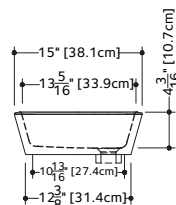

NOTE: Approximate measurement. The manufacturer accepts 1/4" (6.35 mm) variance. WETSTYLE cannot be responsible for any technical errors and reserves the right to make revisions without notice.