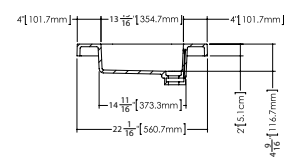

DÉCO COLLECTION

VDCOS 60 60-1/8" x 22" x 2"

(1524 x 559 x 51 mm)

VDCOXS 60 60" x 22" x 7/16"

(1524 x 559 x 11 mm)

1 SELECT MODEL AND FAUCET HOLES CONFIGURATION

- 1A - Without overflow
- or
- 1B - With overflow
- +
- 1Bi - Overflow trim finish

2 SELECT FINISH

3 OPTION - IMPORTANT

Important: This sink has a recessed drain hole. For a perfect look, we strongly recommend using the following drain models: DS02RF or DS02RF-O p.316

WEIGHT:
VDCOS-60 38 lb (US) 17 kg (CA)
VDCOXS-60 33 lb (US) 15 kg (CA)
APPROXIMATE DELIVERY: 4 weeks
FREIGHT: Consult Freight Annex

1A MODEL WITHOUT OVERFLOW (Ex.: VDCOS-60-1-GA) MADE OF WETMAR BIO™

4" HEIGHT 2" SEMI-RECESSED

CODE	CODE	FAUCET HOLE	OVERFLOW	MATTE (MA)	TRUE HIGH GLOSS™ (GA)	NEW MATTE BLACK (MBL) MATTE GREY (MGR)
VDCOS-60	VDCOXS-60	No hole	None	$1680	$1910	$2290
VDCOS-60-1	VDCOXS-60-1	1 hole for mono faucet	None	$1740	$1970	$2350
VDCOS-60-8	VDCOXS-60-8	3 holes for 8" c/c faucet	None	$1760	$1990	$2370

1B MODEL WITH OVERFLOW (Ex.: VDCOS-60-O-1-PC-GA)

4" HEIGHT 2" SEMI-RECESSED

CODE	CODE	FAUCET HOLE	OVERFLOW	MATTE (MA)	TRUE HIGH GLOSS™ (GA)	NEW MATTE BLACK (MBL) MATTE GREY (MGR)
VDCOS-60-O	VDCOXS-60-O	No hole	Overflow	$1840	$2090	$2510
VDCOS-60-O-1	VDCOXS-60-O-1	1 hole for mono faucet	Overflow	$1900	$2150	$2570
VDCOS-60-O-8	VDCOXS-60-O-8	3 holes for 8" c/c faucet	Overflow	$1920	$2170	$2590

+ 1Bi SELECT OVERFLOW TRIM FINISH Append selection to code (Ex.: VDCOS-60-O-1-PC-GA)

ADD TO CODE	DESCRIPTION	PRICE
-NT, -PC, -BN	No Trim, Polished Chrome, Brushed Nickel	No charge
-MB, -SB	Matte Black, Satin Brass	+$50

2 SELECT FINISH Append selection to code (Ex.: VDCOS-60-O-1-PC-GA)

ADD TO CODE	DESCRIPTION
-GA, -MA, -MGR, -MBL	White True High Gloss™, White Matte, Matte Grey, Matte Black

VDCOS 60

PLAN VIEW

FRONT VIEW

SIDE VIEW

VDCOXS 60

PLAN VIEW

FRONT VIEW