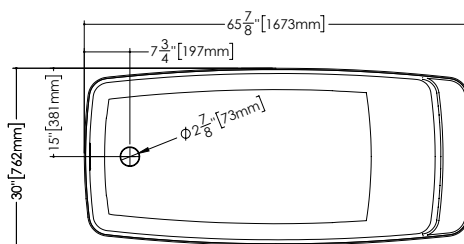

IMPORTANT

All WETSTYLE tubs are equipped with our **Plug & Bathe™** overflow/drain system permitting installation completely from above without the need to open the floor from beneath; there is no need for an island drain or similar supplemental connection equipment.

FAUCET INSTALLATION

Wall-mounted, floor-mounted or column for wall or deck mounted faucet (direct deck-mounted is not possible)

1 SELECT MODEL (Ex.: BLB02-PCNT-GA)

MADE OF WETMAR BIO™

CODE	POSITION	MATTE (MA)	TRUE HIGH GLOSS™ (GA)	MATTE BLACK (MBL) MATTE GREY (MGR)
BLB 02	Freestanding	$6030	$6730	$7930

2 SELECT DRAIN AND OVERFLOW TRIM FINISH Append selection to code (Ex.: BLB02-PC-GA)

(MGR overflow trim not available)	WHITE	POLISHED CHROME	BRUSHED NICKEL	PRICE	MATTE BLACK	MATTE GREY	SATIN BRASS	PRICE
Drain cover and o/f metal trim		-PC	-BN	No charge	-MB	-MGRMB	-SB	+$300
Drain cover only (o/f without trim)	-WHNT	-PCNT	-BNNT	No charge	-MBNT	-MGRNT	-SBNT	+$200

3 SELECT PLUMBING CONNECTION Append selection to code (Ex.: BLB02-PCNT-COP-GA)

Included	Standard ABS connection	PRICE
-COP	Copper connection (local code dependant)	+$230

4 SELECT FINISH Append selection to code (Ex.: BLB02-PC-GA)

ADD TO CODE	DESCRIPTION
-GA, -MA, NEW -MBL, -MGR	White True High Gloss™, White Matte, Matte Black, Matte Grey

NEW - CUSTOM COLORS AVAILABLE +$2400 to price of Gloss (GA) finish
RAL/Pantone code or color sample to be specified

PLAN VIEW