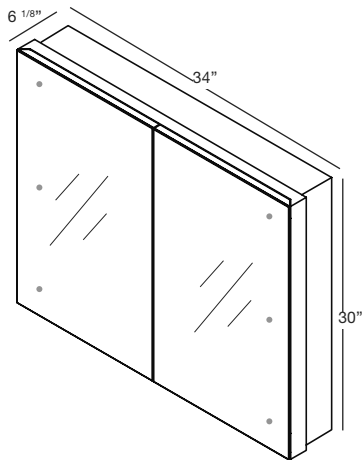

M3430ME-REC