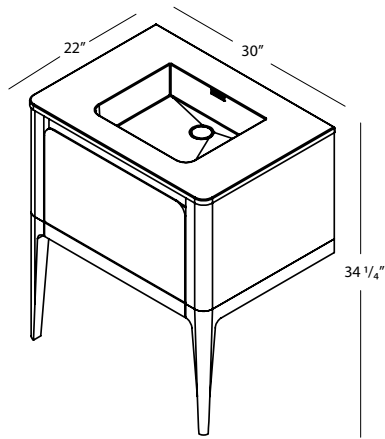

BAUHAUS COLLECTION

NEW

BAUHAUS 30" Wall-mount with legs

1 NOTES

THIS UNIT MUST BE SECURED TO THE WALL

WOOD: All natural wood finishes, AWI Rated 5 Finish, FSC Certified, CARB Compliant, Formaldehyde free, may differ slightly from sample or pictures as natural wood grains vary somewhat from piece to piece adding natural beauty and character making each made-to-order piece unique

IMPORTANT: Please indicate on your purchase order your choice of lavatory. Must be purchased with a WETSTYLE Bauhaus integrated countertop (sold separately). Vessel sinks cannot be used with Bauhaus vanities, unless a countertop is used.

DRAWER CONFIGURATION

Horseshoe

APPROXIMATE
DELIVERY:

4-6 weeks

FREIGHT:

Consult Freight Annex

2 AVAILABLE CONFIGURATIONS (ex: EBHS30WML-L28W1)

CONFIGURATION	DRAWER FAÇADE AND SIDES	TRIM AND LEGS	NEXT STEP
LW	Lacquer (L)	Wood (W)	Go to 3.1
WW	Wood (W)	Wood (W)	Go to 3.2
LL	Lacquer (L)	Lacquer (L)	Go to 3.3
WL	Wood (W)	Lacquer (L)	Go to 3.4

HOW TO BUILD A CODE

Bauhaus 30" Wall-Mount with Legs with St. Har. Grey Drawer/Sides and Oak Natural Trim & Legs	DRAWER FAÇADE AND SIDES		TRIM AND LEGS		Use opposite page to ensure your finish combination is possible
	W or L	Color code	W or L	Color code	
Example: EBHS30WML	-L	-28	-W	-1	

4 INTEGRATED COUNTERTOP SELECTION SOLD SEPARATELY

REFER TO LAVATORY SECTION FOR COUNTERTOP PRICING
Lavatory and vanity must be ordered at the same
time as the lavatory requires special preparation
at the factory

NOTE: Approximate measurement. The manufacturer accepts 1/4" (6.35 mm) variance. WETSTYLE cannot be responsible for any technical errors and reserves the right to make revisions without notice.