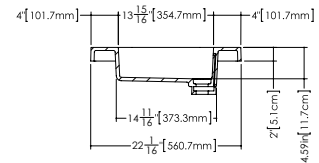

DÉCO COLLECTION

VDCOS 30 30 1/8" x 22" x 2"

(762 x 559 x 51 mm)

VDCOXS 30 30" x 22" x 7/16"

(762 x 559 x 11 mm)

1 SELECT MODEL AND FAUCET HOLES CONFIGURATION

- 1A - Without overflow
- or
- 1B - With overflow
- +
- 1Bi - Overflow trim finish

2 SELECT FINISH

3 OPTION - IMPORTANT

Important: This sink has a recessed drain hole. For a perfect look, we strongly recommend using the following drain models: DS02RF or DS02RF-O p.316

WEIGHT:
VDCOS-30 19 lb (US) 9 kg (CA)
VDCOXS-30 16 lb (US) 7 kg (CA)
APPROXIMATE DELIVERY: 4 weeks
FREIGHT: Consult Freight Annex

1A MODEL WITHOUT OVERFLOW (Ex.: VDCOS-30-1-GA) **MADE OF WETMAR BIO™**

4" HEIGHT 2" SEMI-RECESSED

CODE	CODE	FAUCET HOLE	OVERFLOW	MATTE (MA)	TRUE HIGH GLOSS™ (GA)	NEW MATTE BLACK (MBL) MATTE GREY (MGR)
VDCOS-30	VDCOXS-30	No hole	None	$975	$1110	$1330
VDCOS-30-1	VDCOXS-30-1	1 hole for mono faucet	None	$1015	$1150	$1370
VDCOS-30-8	VDCOXS-30-8	3 holes for 8" c/c faucet	None	$1035	$1170	$1390

1B MODEL WITH OVERFLOW (Ex.: VDCOS-30-O-1-PC-GA)

4" HEIGHT 2" SEMI-RECESSED

CODE	CODE	FAUCET HOLE	OVERFLOW	MATTE (MA)	TRUE HIGH GLOSS™ (GA)	NEW MATTE BLACK (MBL) MATTE GREY (MGR)
VDCOS-30-O	VDCOXS-30-O	No hole	Overflow	$1080	$1230	$1475
VDCOS-30-O-1	VDCOXS-30-O-1	1 hole for mono faucet	Overflow	$1120	$1270	$1515
VDCOS-30-O-8	VDCOXS-30-O-8	3 holes for 8" c/c faucet	Overflow	$1140	$1290	$1535

+ 1Bi SELECT OVERFLOW TRIM FINISH Append selection to code (Ex.: VDCOS-30-O-1-PC-GA)

ADD TO CODE	DESCRIPTION	PRICE
-NT, -PC, -BN	No Trim, Polished Chrome, Brushed Nickel	No charge
-MB, -SB	Matte Black, Satin Brass	+$50

2 SELECT FINISH Append selection to code (Ex.: VDCOS-30-O-1-PC-GA)

ADD TO CODE	DESCRIPTION
-GA, -MA, -MGR, -MBL	White True High Gloss™, White Matte, Matte Grey, Matte Black

VDCOS 30

PLAN VIEW

FRONT VIEW

SIDE VIEW

VDCOXS 30

PLAN VIEW

FRONT VIEW

SIDE VIEW