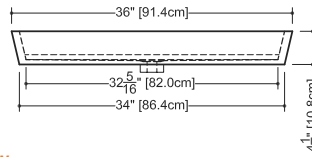

CUBE COLLECTION

SERIES VC 8-A 15", 21-3/4", 36", 42", 48" and 54" above counter

(381, 552, 914, 1067, 1219 and 1372 mm)

VC 821A (weight 18 lb/8 kg)

PLAN VIEW

FRONT VIEW

SIDE VIEW

VC 836A (weight 27 lb/12 kg)

PLAN VIEW

FRONT VIEW

SIDE VIEW

VC 842A (weight 33 lb/15 kg)

PLAN VIEW

FRONT VIEW

SIDE VIEW

VC 848A (weight 37 lb/17 kg)

PLAN VIEW

FRONT VIEW

SIDE VIEW

VC 854A (weight 42 lb/19 kg)

PLAN VIEW

FRONT VIEW

SIDE VIEW

NOTE: Approximate measurement. The manufacturer accepts 1/4" (6.35 mm) variance. WETSTYLE cannot be responsible for any technical errors and reserves the right to make revisions without notice.