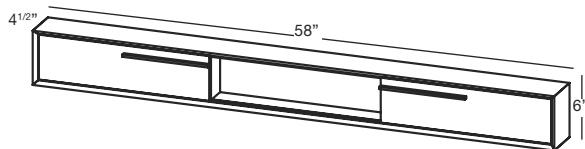

M COLLECTION

STORAGE CABINET 6" 16", 18", 22", 28", 34", 40", 46", 58" and 70" (406, 457, 559, 711, 864, 1016, 1168, 1473 and 1778 mm length)

2 MODEL SELECTION (continued)

LENGTH		FINISHES			PRICE
INCHES	CM	WOOD	EUCALYPTUS (81)*	MOZAMBIQUE (82)*	
16"	41	PREMIUM	M16ST-81	M16ST-82	$835
18"	46	PREMIUM	M18ST-81	M18ST-82	$875
22"	56	PREMIUM	M22ST-81	M22ST-82	$1635
28"	71	PREMIUM	M28ST-81	M28ST-82	$1735
34"	86	PREMIUM	M34ST-81	M34ST-82	$1805
40"	102	PREMIUM	M40ST-81	M40ST-82	$1985
46"	117	PREMIUM	M46ST-81	M46ST-82	$2015
58"	147	PREMIUM	M58ST-81	M58ST-82	$2415
70"	178	PREMIUM	M70ST-81	M70ST-82	$3015

M58ST

M COLLECTION

APPROXIMATE DELIVERY: 4 weeks - *6 weeks for premium finishes
FREIGHT: Consult Freight Annex

NOTE: Approximate measurement. The manufacturer accepts 1/4" (6.35 mm) variance. WETSTYLE cannot be responsible for any technical errors and reserves the right to make revisions without notice.