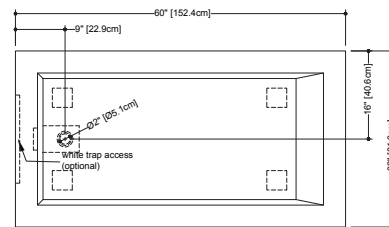

PLAN VIEW

FRONT VIEW

SIDE VIEW

CUBE COLLECTION

BC 12 66" x 32" x 19-3/4" Right or left drain – Tub/Shower

(1683 x 813 x 502 mm)

1 SELECT MODEL

2 SELECT DRAIN AND OVERFLOW FINISH