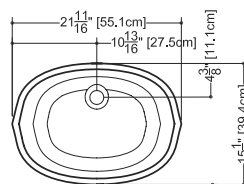

BE COLLECTION

SERIES VBE 8-A 21 3/4" and 36" above counter

(551 and 914 mm)

1 SELECT MODEL AND FAUCET HOLES CONFIGURATION

- 1A - Without overflow
- or 1B - With overflow
- + 1Bi - Overflow trim finish

2 SELECT FINISH

3 OPTION

Pop-up drain

p.316

APPROXIMATE DELIVERY:

4 weeks

FREIGHT:

Consult Freight Annex

1A MODEL WITHOUT OVERFLOW (Ex.: VBE821A-GA)

MADE OF WETMAR BIO™

CODE	OVERFLOW	MATTE (MA)	DUAL† (DA)	TRUE HIGH GLOSS™ (GA)
VBE 821A	None	$1010	$1070	$1150
VBE 836A	None	$1155	$1225	$1315

1B MODEL WITH OVERFLOW (Ex.: VBE821A-O-PC-GA)

CODE	OVERFLOW	MATTE (MA)	DUAL† (DA)	TRUE HIGH GLOSS™ (GA)
VBE 821A-O	Overflow	$1120	$1180	$1270
VBE 836A-O	Overflow	$1265	$1335	$1435

+ 1Bi SELECT OVERFLOW TRIM FINISH Append selection to code (Ex.: VBE821A-O-PC-GA)

ADD TO CODE	DESCRIPTION	PRICE
-NT, -PC, -BN	No Trim, Polished Chrome, Brushed Nickel	No charge
-MB, -SB	Matte Black, Satin Brass	+$50

2 SELECT FINISH Append selection to code (Ex.: VBE821A-O-PC-GA)

ADD TO CODE	DESCRIPTION
-GA, -DA, -MA	White True High Gloss™, White Dual*, White Matte

† Dual finish: True High Gloss™ interior and rim and matte exterior

BE VESSEL SINK

VBE 821A (weight 12 lb/5 kg)

PLAN VIEW