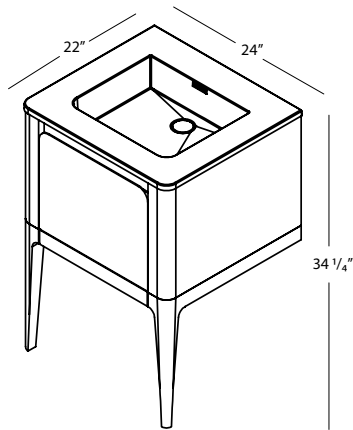

BAUHAUS COLLECTION

NEW

BAUHAUS 24" Wall-mount with legs

1 NOTES

THIS UNIT MUST BE SECURED TO THE WALL

WOOD: All natural wood finishes, AWI Rated 5 Finish, FSC Certified, CARB Compliant, Formaldehyde free, may differ slightly from sample or pictures as natural wood grains vary somewhat from piece to piece adding natural beauty and character making each made-to-order piece unique

IMPORTANT: Please indicate on your purchase order your choice of lavatory. Must be purchased with a WETSTYLE Bauhaus integrated countertop (sold separately). Vessel sinks cannot be used with Bauhaus vanities, unless a countertop is used.

DRAWER CONFIGURATION

Horseshoe

APPROXIMATE DELIVERY:

4-6 weeks

FREIGHT:

Consult Freight Annex

2 AVAILABLE CONFIGURATIONS (ex: EBHS24WML-L28W1)

CONFIGURATION	DRAWER FAÇADE AND SIDES	TRIM AND LEGS	NEXT STEP
LW	Lacquer (L)	Wood (W)	Go to 3.1
WW	Wood (W)	Wood (W)	Go to 3.2
LL	Lacquer (L)	Lacquer (L)	Go to 3.3
WL	Wood (W)	Lacquer (L)	Go to 3.4

HOW TO BUILD A CODE

	DRAWER FAÇADE AND SIDES		TRIM AND LEGS		
<i>Bauhaus 24" Wall-Mount with Legs with St. Har. Grey Drawer/Sides and Oak Natural Trim & Legs</i>	<i>W or L</i>	<i>Color code</i>	<i>W or L</i>	<i>Color code</i>	Use opposite page to ensure your finish combination is possible
Example: EBHS24WML	-L	-28	-W	-1	

4 INTEGRATED COUNTERTOP SELECTION SOLD SEPARATELY

REFER TO LAVATORY SECTION FOR COUNTERTOP PRICING
Lavatory and vanity must be ordered at the same time as the lavatory requires special preparation at the factory

VBHXS-24 (Refer to p. 46)

NOTE: Approximate measurement. The manufacturer accepts 1/4" (6.35 mm) variance. WETSTYLE cannot be responsible for any technical errors and reserves the right to make revisions without notice.