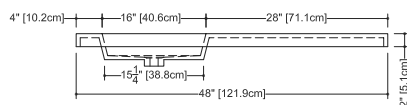

VCS 48L

FRONT VIEW