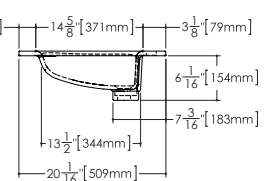

SIDE VIEW

NOTE: Approximate measurement. The manufacturer accepts 1/4" (6.35 mm) variance. WETSTYLE cannot be responsible for any technical errors and reserves the right to make revisions without notice.