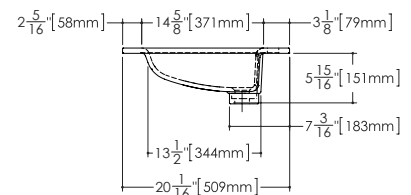

SIDE VIEW

NOTE: Approximate measurement. The manufacturer accepts 1/4" (6.35 mm) variance. WETSTYLE cannot be responsible for any technical errors and reserves the right to make revisions without notice.