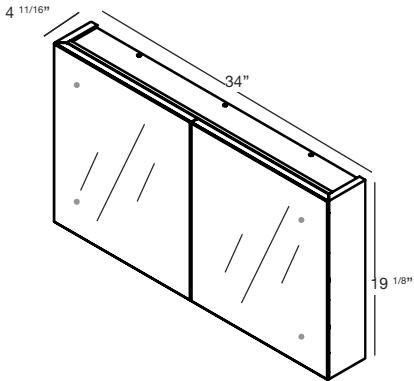

M COLLECTION

MIRRORED CABINET 19^{1/8}" Surface Mount – 28", 34", 40", 46", 58" and 70" (711, 864, 1016, 1168, 1473 and 1778 mm length)

M28ME

M46ME

M34ME

M58ME

M40ME

M70ME