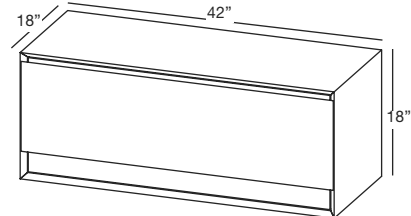

MM4218WM

3 INTEGRATED COUNTERTOP SELECTION (sold separately)

REFER TO LAVATORY SECTION FOR COUNTERTOP PRICING
· 2" / 4" height models

IMPORTANT: Do not forget to specify the optional pre-cut, see #4

ALSO COMPATIBLE WITH THE FOLLOWING WETSTYLE VESSEL SINK MODELS
(only if used with a wall-mounted faucet):

VCR821A, VTP821A, VC815A, VC821A, VOV815A, VOV821A

3 INTEGRATED COUNTERTOP SELECTION (sold separately)

REFER TO LAVATORY SECTION FOR COUNTERTOP PRICING
· 2" / 4" height models

IMPORTANT: Do not forget to specify the optional pre-cut, see #4

ALSO COMPATIBLE WITH THE FOLLOWING WETSTYLE VESSEL SINK MODELS
(only if used with a wall-mounted faucet):

VCR821A, VTP821A, VC815A, VC821A, VOV815A, VOV821A