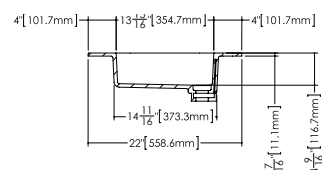

SIDE VIEW

NOTE: Approximate measurement. The manufacturer accepts 1/4" (6.35 mm) variance. WETSTYLE cannot be responsible for any technical errors and reserves the right to make revisions without notice.