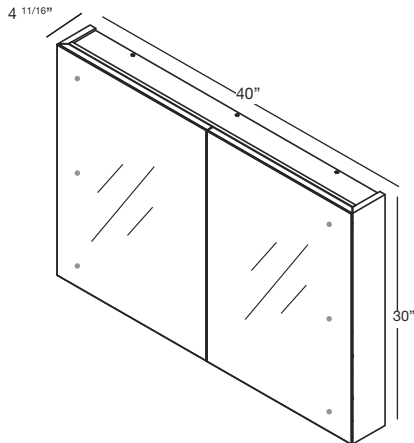

M COLLECTION

MIRRORED CABINET 30" Surface Mount – 28", 34", 40", 46", 58" and 70" (711, 864, 1016, 1168, 1473 and 1778 mm length)

M2830ME

M4630ME

M3430ME

M5830ME

M4030ME

M7030ME