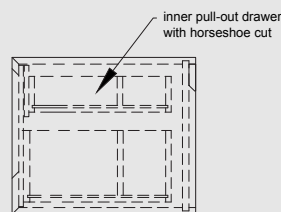

DRAWER CONFIGURATION

Internal side view
(All models)

NOTE: Approximate measurement. The manufacturer accepts 1/4" (6.35 mm) variance. WETSTYLE cannot be responsible for any technical errors and reserves the right to make revisions without notice.