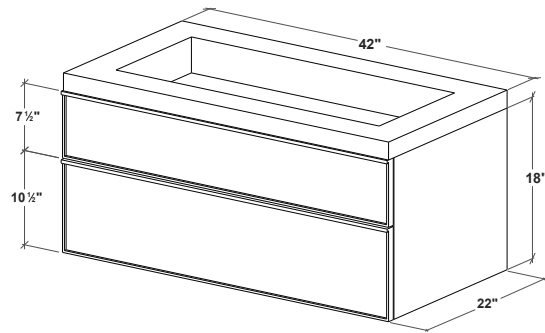

WOOD: All natural wood finishes, AWI Rated 5 Finish, FSC Certified, CARB Compliant, Formaldehyde free may differ slightly from sample or pictures as natural wood grains vary somewhat from piece to piece adding natural beauty and character making each made-to-order piece unique.

IMPORTANT: Please indicate on your purchase order your choice of lavatory. Must be purchased with a WETSTYLE integrated countertop (sold separately). Vessel sinks cannot be used with FRAME Linea vanities without a countertop. Lavatory will extend beyond the vanity by approximately 1/8" on both sides to better prevent potential water accumulation between the lavatory and the vanity.

2 MODEL SELECTION 42"

FINISHES		CODE	PRICE
WOOD			
Oak	Natural (1)	FRL42WM-1	$4015
Oak	Wenge (2)	FRL42WM-2	$3835
Oak	White (5)	FRL42WM-5	$3835
Oak	Black (31)	FRL42WM-31	$3835
Oak	St. Har. Grey (36)	FRL42WM-36	$3835
Oak	Coffee Bean (37)	FRL42WM-37	$3835
Oak	Smoked (38)	FRL42WM-38	$3835
WOOD			
Walnut	Natural No Calico (12)	FRL42WM-12	$4015
Walnut	Chocolate (16)	FRL42WM-16	$4015
LACQUER			
Mat	White (21)	FRL42WM-21	$3675
Mat	St. Har. Grey (28)	FRL42WM-28	$3675
Mat	Black (29)	FRL42WM-29	$3675

* Walnut natural (11) and premium finishes not available

FRL36WM

FEATURES

- All wood construction
- Hand pull crafted in solid wood
- Finished drawer interiors
- Blum slow close glides
- Vertical grain pattern

DRAWERS CONFIGURATION

UPPER
Horseshoe

LOWER
Horseshoe

APPROXIMATE DELIVERY: 4-6 weeks

FREIGHT: Consult Freight Annex

3 OPTIONAL GLASS INSERTS FOR DRAWER FACADES

Not available on this model

4 INTEGRATED COUNTERTOP SELECTION (sold separately)

REFER TO LAVATORY SECTION FOR COUNTERTOP PRICING

Lavatory and vanity must be ordered at the same time as the lavatory requires special preparation at the factory

VCS 42 / VC 42 (p. 60)

5 ACCESSORY & SUGGESTED COMPLEMENTS

FRAME Linea Mirrored Cabinet	p. 214
M Towel Holder	p. 280
FRAME Linea Linen Cabinet	p. 207

NOTE: Approximate measurement. The manufacturer accepts 1/4" (6.35 mm) variance. WETSTYLE cannot be responsible for any technical errors and reserves the right to make revisions without notice.