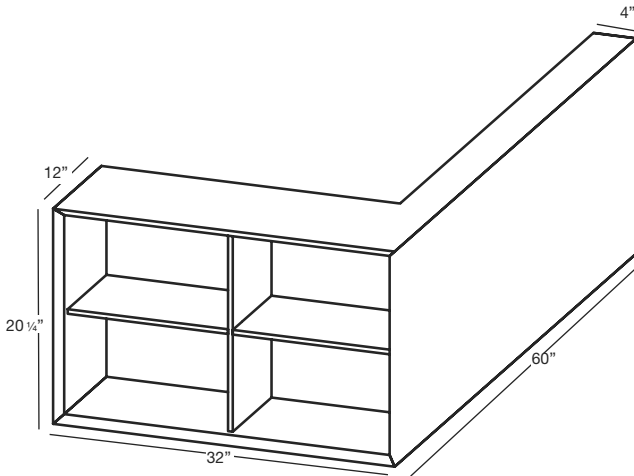

M COLLECTION

STORAGE FURNITURE For Cube bathtubs – 4 niches – 60" length

(1524 mm length)

1 NOTES

AVAILABLE RIGHT OR LEFT SIDE.

WOOD: All natural wood finishes, may differ from sample or pictures as wood grains vary somewhat from piece to piece. This adds natural beauty and character making each made-to-order piece unique in veining, grain, pattern and color.

2 MODEL SELECTION

LENGTH		FINISHES					
INCHES	CM	WOOD	WENGE (2)	WHITE (5)	BLACK (31)	ST. HAR. GREY (36)	PRICE
60" Left	153	OAK	MCF60NL-2	MCF60NL-5	MCF60NL-31	MCF60NL-36	$2115
60" Right	153	OAK	MCF60NR-2	MCF60NR-5	MCF60NR-31	MCF60NR-36	
INCHES	CM	WOOD	COFFEE BEAN (37)	SMOKED (38)	PRICE	NATURAL (1)	PRICE
60" Left	153	OAK	MCF60NL-37	MCF60NL-38	$2115	MCF60NL-1	$2855
60" Right	153	OAK	MCF60NR-37	MCF60NR-38		MCF60NR-1	
INCHES	CM	WOOD	NATURAL (11)	NATURAL NO CALICO (12)	CHOCOLATE (16)		PRICE
60" Left	153	WALNUT	MCF60NL-11	MCF60NL-12	MCF60NL-16		$2855
60" Right	153	WALNUT	MCF60NR-11	MCF60NR-12	MCF60NR-16		
INCHES	CM	LACQUER	WHITE (21)	ST. HAR. GREY (28)	BLACK (29)	NEW PACIFIC BLUE (27)	PRICE
60" Left	153	MAT	MCF60NL-21	MCF60NL-28	MCF60NL-29	MCF60NL-27	$2330
60" Right	153	MAT	MCF60NR-21	MCF60NR-28	MCF60NR-29	MCF60NR-27	
INCHES	CM	WOOD	EUCALYPTUS (81)*	MOZAMBIQUE (82)*			PRICE
60" Left	153	PREMIUM	MCF60NL-81	MCF60NL-82			$3705
60" Right	153	PREMIUM	MCF60NR-81	MCF60NR-82			

MCF60-NL (LEFT)