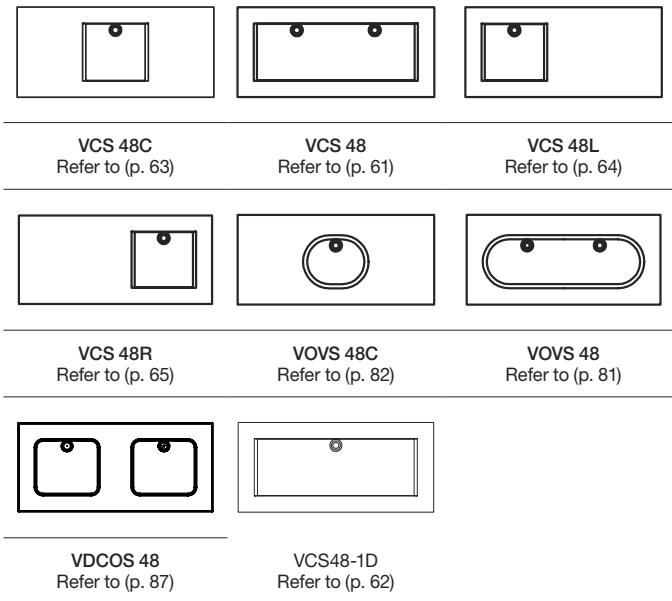

C COLLECTION – 48” COMBINATION

CONSOLE 48-1/4” length (123 cm) 48-1/4” length x 22-1/8” depth x 34-9/16” height (1226 x 562 x 878 mm)

1 MODEL SELECTION

MATERIAL	FINISH	CODE	PRICE
Pure stainless steel	Brushed finish	C48B	$3200
Pure stainless steel	Mirror finish	C48M	$4195
Pure stainless steel	Matte Black	C48MBL	$4470

Important: Please indicate in your order which lavatory is to be assembled with the console
Note: This is a pure stainless steel product (not chrome plated), grade 304

2 INTEGRATED COUNTERTOP SELECTION (Sold separately)

Refer to lavatory section for countertop pricing

Lavatory and console table must be ordered at the same time as the lavatory requires special preparation at the factory when installed on console

3 OPTION

Decorative round style bottle trap (see p. 316)
19” vertical mirror C1946 (see p. 296)

WEIGHT:	37 lb (US)	17 kg (CA)
APPROXIMATE DELIVERY:	< 1 week	
FREIGHT:	Consult Freight Annex	

NOTE: Approximate measurement. The manufacturer accepts 1/4” (6.35 mm) variance. WETSTYLE cannot be responsible for any technical errors and reserves the right to make revisions without notice.