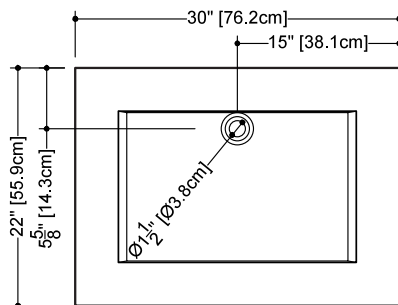

(762 x 559 x 102 mm)

VCS 30 30" x 22" x 2"

(762 x 559 x 51 mm)

1 SELECT MODEL AND FAUCET HOLES CONFIGURATION

- 1A - Without overflow
- or
- 1B - With overflow
- +
- 1Bi - Overflow trim finish

2 SELECT FINISH

3 OPTION

Pop-up drain p.316

4 FLOATING SINK BRACKET SYSTEM

Important: Bracket and/or decorative trim must be ordered at the same time as the lavatory. p.83

WEIGHT: 33 lb (US) 15 kg (CA)
APPROXIMATE DELIVERY: 4 weeks
FREIGHT: Consult Freight Annex

VCS30-O-NT-GA

1A MODEL WITHOUT OVERFLOW (Ex.: VC-30-1-GA)

MADE OF WETMAR BIO™

4" HEIGHT 2" SEMI-RECESSED

CODE	CODE	FAUCET HOLE	OVERFLOW	MATTE (MA)	TRUE HIGH GLOSS™ (GA)
VC-30	VCS-30	No hole	None	$1050	$1195
VC-30-1	VCS-30-1	1 hole for mono faucet	None	$1090	$1235
VC-30-8	VCS-30-8	3 holes for 8" c/c faucet	None	$1110	$1255

1B MODEL WITH OVERFLOW (Ex.: VC-30-O-1-PC-GA)

4" HEIGHT 2" SEMI-RECESSED

CODE	CODE	FAUCET HOLE	OVERFLOW	MATTE (MA)	TRUE HIGH GLOSS™ (GA)
VC-30-O	VCS-30-O	No hole	Overflow	$1155	$1315
VC-30-O-1	VCS-30-O-1	1 hole for mono faucet	Overflow	$1195	$1355
VC-30-O-8	VCS-30-O-8	3 holes for 8" c/c faucet	Overflow	$1215	$1375

+ 1Bi SELECT OVERFLOW TRIM FINISH Append selection to code (Ex.: VC-30-O-1-PC-GA)

ADD TO CODE	DESCRIPTION	PRICE
-NT, -PC, -BN	No Trim, Polished Chrome, Brushed Nickel	No charge
-MB, -SB	Matte Black, Satin Brass	+$50

2 SELECT FINISH Append selection to code (Ex.: VC-30-O-1-PC-GA)

ADD TO CODE	DESCRIPTION
-GA, -MA	White True High Gloss™, White Matte

PLAN VIEW