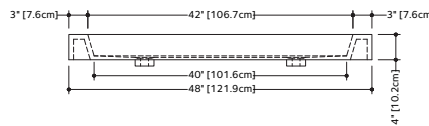

VOV 48

FRONT VIEW