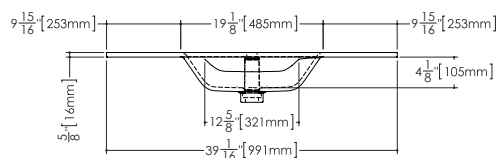

ELEMENT COLLECTION

VELXS 39 39" x 20" x 5/8"

(991 x 508 x 16 mm)

1 SELECT MODEL AND FAUCET HOLES CONFIGURATION

- 1A - Without overflow
- or
- 1B - With overflow
- +
- 1Bi - Overflow trim finish

2 SELECT FINISH

3 OPTION

Pop-up drain

p.316

WEIGHT: 24 lb (US) 11 kg (CA)
APPROXIMATE DELIVERY: 4 weeks
FREIGHT: Consult Freight Annex

1A MODEL WITHOUT OVERFLOW (Ex.: VELXS-39-1-GA)

MADE OF WETMAR BIO™

CODE	FAUCET HOLE	OVERFLOW	MATTE (MA)	TRUE HIGH GLOSS™ (GA)
VELXS-39	No hole	None	$1155	$1310
VELXS-39-1	1 hole for mono faucet	None	$1195	$1350
VELXS-39-8	3 holes for 8" c/c faucet	None	$1215	$1370

1B MODEL WITH OVERFLOW (Ex.: VELXS-39-O-1-PC-GA)

CODE	FAUCET HOLE	OVERFLOW	MATTE (MA)	TRUE HIGH GLOSS™ (GA)
VELXS-39-O	No hole	Overflow	$1260	$1430
VELXS-39-O-1	1 hole for mono faucet	Overflow	$1300	$1470
VELXS-39-O-8	3 holes for 8" c/c faucet	Overflow	$1320	$1490

+ 1Bi SELECT OVERFLOW TRIM FINISH Append selection to code (Ex.: VELXS-39-O-1-PC-GA)

ADD TO CODE	DESCRIPTION	PRICE
-NT, -PC, -BN	No Trim, Polished Chrome, Brushed Nickel	No charge
-MB, -SB	Matte Black, Satin Brass	+$100

2 SELECT FINISH Append selection to code (Ex.: VELXS-39-O-1-PC-GA)

ADD TO CODE	DESCRIPTION
-GA, -MA	White True High Gloss™, White Matte

FRONT VIEW

NOTE: Approximate measurement. The manufacturer accepts 1/4" (6.35 mm) variance. WETSTYLE cannot be responsible for any technical errors and reserves the right to make revisions without notice.