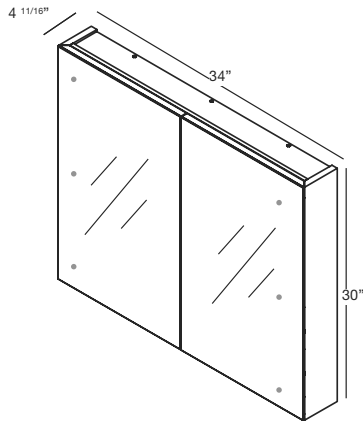

M COLLECTION

MIRRORED CABINET 30" Surface Mount – 28", 34", 40", 46", 58" and 70" (711, 864, 1016, 1168, 1473 and 1778 mm length)

M2830ME

M4630ME

M3430ME

M5830ME

M4030ME

M7030ME