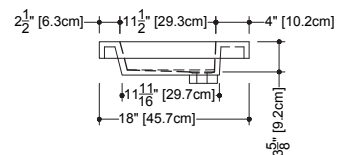

SIDE VIEW

NOTE: Approximate measurement. The manufacturer accepts 1/4" (6.35 mm) variance. WETSTYLE cannot be responsible for any technical errors and reserves the right to make revisions without notice.