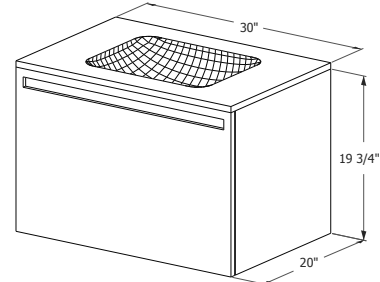

ELEMENT RAFFINÉ COLLECTION

VANITY 24", 30", 36" & 39" Wall-mount – 1 drawer + 1 inner drawer

(610, 762, 915 and 991 mm length)

ELR24WM

ELR30WM

3 INTEGRATED COUNTERTOP SELECTION (sold separately)

REFER TO LAVATORY SECTION FOR COUNTERTOP PRICING
IMPORTANT: Element vanities are 20" in depth front to back.

3 INTEGRATED COUNTERTOP SELECTION (sold separately)

REFER TO LAVATORY SECTION FOR COUNTERTOP PRICING
IMPORTANT: Element vanities are 20" in depth front to back.

ELR36WM

3 INTEGRATED COUNTERTOP SELECTION (sold separately)

REFER TO LAVATORY SECTION FOR COUNTERTOP PRICING
IMPORTANT: Element vanities are 20" in depth front to back.

ELR39WM

3 INTEGRATED COUNTERTOP SELECTION (sold separately)

REFER TO LAVATORY SECTION FOR COUNTERTOP PRICING
IMPORTANT: Element vanities are 20" in depth front to back.

ALL MODELS

NOTE: Approximate measurement. The manufacturer accepts 1/4" (6.35 mm) variance. WETSTYLE cannot be responsible for any technical errors and reserves the right to make revisions without notice.