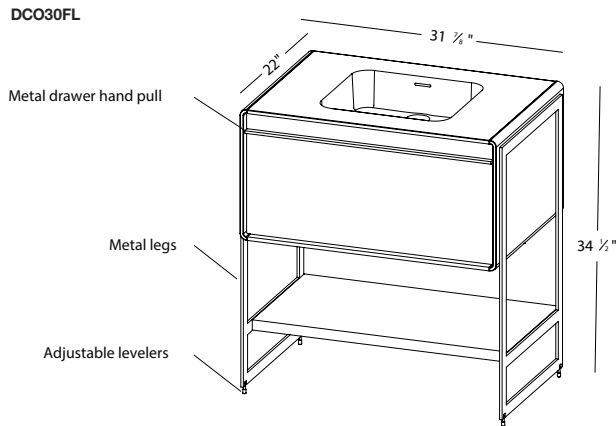

DÉCO COLLECTION

VANITY 30" Floor-mount – 1 drawer

(762 mm length)

1 NOTES

THIS UNIT MUST BE SECURED TO THE WALL

WOOD: All natural wood finishes, AWI Rated 5 Finish, FSC Certified, CARB Compliant, Formaldehyde free, may differ slightly from sample or pictures as natural wood grains vary somewhat from piece to piece adding natural beauty and character making each made-to-order piece unique

IMPORTANT: Please indicate on your purchase order your choice of lavatory. Must be purchased with a WETSTYLE Deco integrated countertop (sold separately). Vessel sinks cannot be used with Deco vanities.

FEATURES

- Hand pull and legs made of solid stainless steel
- Finished interior drawers
- Slow closing ball bearing glides

DRAWER CONFIGURATION

Horseshoe

APPROXIMATE DELIVERY: 4 - 6 weeks
*7 weeks for premium finishes

FREIGHT: Consult Freight Annex

2 AVAILABLE CONFIGURATIONS (ex: DCO30FL-W11L21L21-MB)

CONFIGURATION	DRAWER FACADE (L)	EXTERIOR (L)	SHELF (L)	NEXT STEP
WWL	Wood (W)	Wood (W)	Lacquer (L)	Go to 3.1
WLW	Wood (W)	Lacquer (L)	Wood (W)	Go to 3.1
WLL	Wood (W)	Lacquer (L)	Lacquer (L)	Go to 3.1
WWW	Wood (W)	Wood (W)	Wood (W)	Go to 3.2
LLL	Lacquer (L)	Lacquer (L)	Lacquer (L)	Go to 3.3

HOW TO BUILD A CODE

	DRAWER FACADE (L)		EXTERIOR (L)		SHELF (L)		METAL FINISH		Use opposite page to ensure your finish combination is possible
	W or L	Color code	W or L	Color code	W or L	Color code	Metal code		
Déco 30" Floor-mount									
Example: DCO30FL	-W	-1	-L	-21	-L	-21	-MB		

NOTE: Approximate measurement. The manufacturer accepts 1/4" (6.35 mm) variance. WETSTYLE cannot be responsible for any technical errors and reserves the right to make revisions without notice.