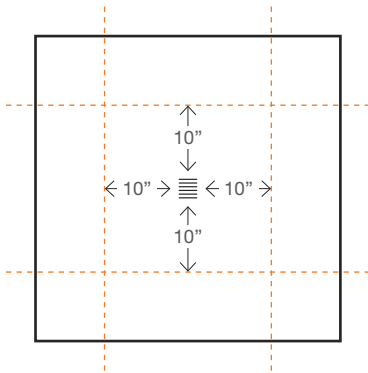

FEEL COLLECTION

OPTIONAL CUT ORDER FORM Visit wetstyle.com/feelcustom to download the form

Dealer name _____ Sales person _____

P.O. # _____ Email _____

Feel model # _____ Phone _____

YOU MUST SUBMIT ONE FORM FOR EACH SHOWER BASE UNIT

FACTORY-MADE CUTS

If done by WETSTYLE at factory
≥ 10" / 254 mm minimum distance between cut and drain