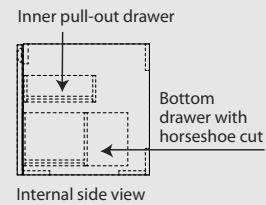

ALL MODELS

NOTE: Approximate measurement. The manufacturer accepts 1/4" (6.35 mm) variance. WETSTYLE cannot be responsible for any technical errors and reserves the right to make revisions without notice.