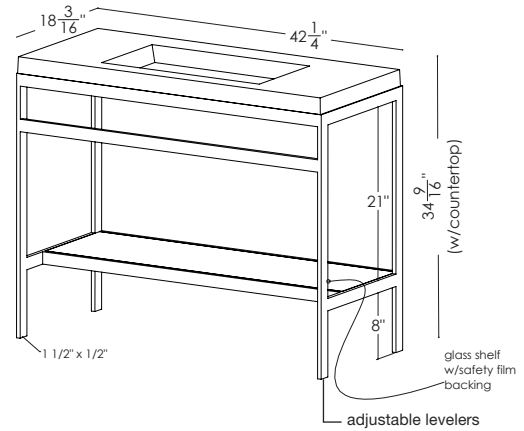

C COLLECTION METRO SERIES – 42” COMBINATION

CONSOLE 42-1/4” length 18-3/16” depth x 34-9/16” height

(1073 x 462 x 878 mm)

1 MODEL SELECTION

MATERIAL	FINISH	CODE	PRICE
Pure stainless steel	Brushed finish	CM42B	$2375
Pure stainless steel	Mirror finish	CM42M	$2810

Important: Please indicate in your order which lavatory is to be assembled with the console

Note: This is a pure stainless steel product (not chrome plated), grade 304

2 INTEGRATED COUNTERTOP SELECTION (Sold separately)

Refer to lavatory section for countertop pricing

Lavatory and console table must be ordered at the same time as the lavatory requires special preparation at the factory when installed on console

3 OPTION

Decorative round style bottle trap (see p. 316)
19” vertical mirror C2819 (see p. 296)

WEIGHT:	30 lb (US)	13,6 kg (CA)
APPROXIMATE DELIVERY:	< 1 week	
FREIGHT:	Consult Freight Annex	

NOTE: Approximate measurement. The manufacturer accepts 1/4” (6.35 mm) variance. WETSTYLE cannot be responsible for any technical errors and reserves the right to make revisions without notice.