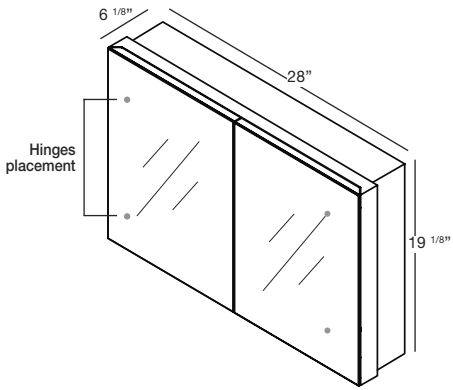

M COLLECTION

MIRRORED CABINET 19¹/₈" Recessed – 28", 34", 40", 46", 58" and 70" (711, 864, 1016, 1168, 1473 and 1778 mm length)

Exterior depth: 2 1/4" – Recessed depth: 3 3/4" – Interior depth: 4 1/2"

M28ME-REC