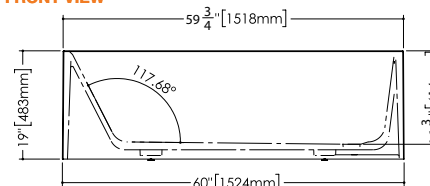

PLAN VIEW

FRONT VIEW

PERSPECTIVE VIEW

SIDE VIEW

MOOD COLLECTION

BMD 01 70" x 32" x 23-7/16"

(1777 x 813 x 596 mm)

- 1 SELECT MODEL
- 2 SELECT DRAIN AND OVERFLOW FINISH
- 3 SELECT PLUMBING CONNECTION
- 4 SELECT FINISH
- 5 ACCESSORIES