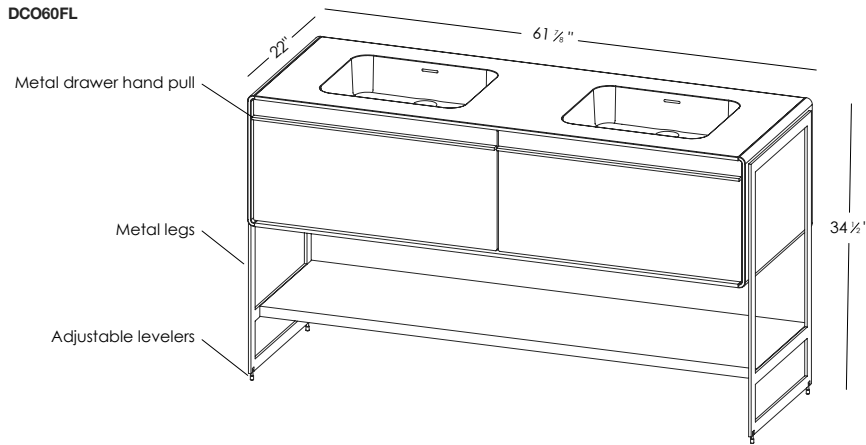

DÉCO COLLECTION

VANITY 60" Floor-mount – 2 drawers

(1525 mm length)

1 NOTES

THIS UNIT MUST BE SECURED TO THE WALL

WOOD: All natural wood finishes, AWI Rated 5 Finish, FSC Certified, CARB Compliant, Formaldehyde free, may differ slightly from sample or pictures as natural wood grains vary somewhat from piece to piece adding natural beauty and character making each made-to-order piece unique

IMPORTANT: Please indicate on your purchase order your choice of lavatory. Must be purchased with a WETSTYLE Deco integrated countertop (sold separately). Vessel sinks cannot be used with Deco vanities.

FEATURES

- Hand pull and legs made of solid stainless steel
- Finished interior drawers
- Slow closing ball bearing glides

DRAWERS CONFIGURATION

APPROXIMATE DELIVERY: 4 - 6 weeks
*7 weeks for premium finishes

FREIGHT: Consult Freight Annex