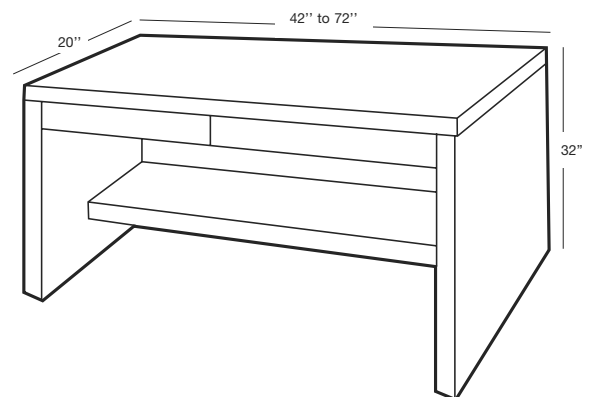

3 SINK COMPATIBILITY

See compatibility chart (p. 294-295)

4 OPTION

Decorative round style bottle trap (p. 316)

APPROXIMATE DELIVERY: 4 weeks - *6 weeks for premium finishes

FREIGHT: Consult Freight Annex

NOTE: Approximate measurement. The manufacturer accepts 1/4" (6.35 mm) variance. WETSTYLE cannot be responsible for any technical errors and reserves the right to make revisions without notice.