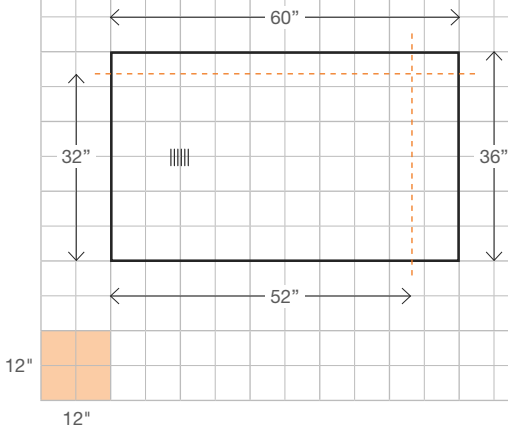

2 DRAW CUT(S) USING DOTTED LINES*

3 INDICATE FINAL SIZE

EXAMPLE

*End-drain and off-set models: cuts are not possible on the side closest to the drain.

FEEL SHOWER BASE

CONTENTS

BAUHAUS COLLECTION	118
STELLÉ COLLECTION	146
DÉCO COLLECTION	150
FRAME LINEA COLLECTION	192
FRAME LINEA METRO COLLECTION	208
FRAME LINEA COLLECTION – MIRRORED CABINET	214
ELEMENT RAFFINÉ COLLECTION	220
M COLLECTION	228
M COLLECTION <i>METRO SERIES</i>	250
M COLLECTION – MIRRORED CABINET	260
Z COLLECTION	284
F COLLECTION	290
F AND Z COLLECTION SINK COMPATIBILITY	294
C COLLECTION	296
C COLLECTION <i>METRO SERIES</i>	301
C ₂ COLLECTION	304