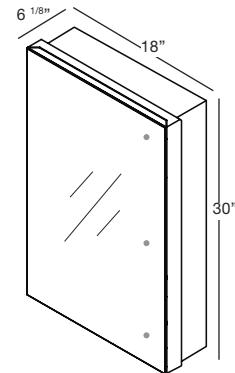

M1830MER-REC