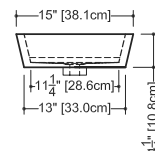

CUBE COLLECTION

SERIES VC 8-U 15", 21-3/4", 36", 42", 48" and 54" undermount

(381, 552, 914, 1067, 1219 and 1372 mm)

1 SELECT MODEL AND FAUCET HOLES CONFIGURATION

- 1A - Without overflow
- or
- 1B - With overflow
- +
- 1Bi - Overflow trim finish

2 SELECT FINISH

3 OPTION

Pop-up drain

p. 316

APPROXIMATE DELIVERY:

4 weeks

FREIGHT:

Consult Freight Annex

*Oak bridge for models VC842U, VC848U and VC854U can be ordered in other shades. p.308

VC821U-O-NT-GA
VC836U-O-NT-GA
VC848U-O-NT-GA

1A MODEL WITHOUT OVERFLOW (Ex.: VC848U-GA)

MADE OF WETMAR BIO™

CODE	OVERFLOW	ACCESSORY	MATTE (MA)	TRUE HIGH GLOSS™ (GA)
VC 815U	None	None	$575	$655
VC 821U	None	None	$870	$990
VC 836U	None	None	$1030	$1170
VC842U	None	Oak bridge wenge shade included*	$1185	$1345
VC 848U	None	Oak bridge wenge shade included*	$1340	$1520
VC 854U	None	Oak bridge wenge shade included*	$1710	$1945

1B MODEL WITH OVERFLOW (Ex.: VC848U-O-PC-GA)

CODE	OVERFLOW	ACCESSORY	MATTE (MA)	TRUE HIGH GLOSS™ (GA)
VC 815U-O	Overflow	None	$680	$775
VC 821U-O	Overflow	None	$975	$1110
VC 836U-O	Overflow	None	$1135	$1290
VC842U-O	Overflow	Oak bridge wenge shade included*	$1290	$1465
VC 848U-O	Overflow	Oak bridge wenge shade included*	$1495	$1700
VC 854U-O	Overflow	Oak bridge wenge shade included*	$1870	$2125

+ 1Bi SELECT OVERFLOW TRIM FINISH Append selection to code (Ex.: VC848U-O-PC-GA)

ADD TO CODE	DESCRIPTION	PRICE
-NT, -PC, -BN	No Trim, Polished Chrome, Brushed Nickel	No charge
-MB, -SB	Matte Black, Satin Brass	15", 21", 36" and 42" +$50 48" and 54" +$100

2 SELECT FINISH Append selection to code (Ex.: VC848U-O-PC-GA)

ADD TO CODE	DESCRIPTION
-GA, -MA	White True High Gloss™, White Matte

VC 815U (weight 13 lb/6 kg)

FRONT VIEW

SIDE VIEW