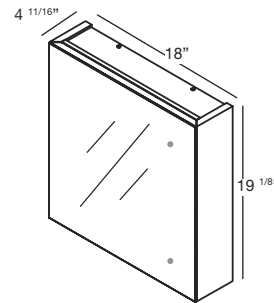

M COLLECTION

MIRRORED CABINET 19 1/8" Surface Mount – 16", 18" and 22"

(406, 457 and 559 mm length)

M16MEL

M16MER

M18MEL

M18MER

M22MEL