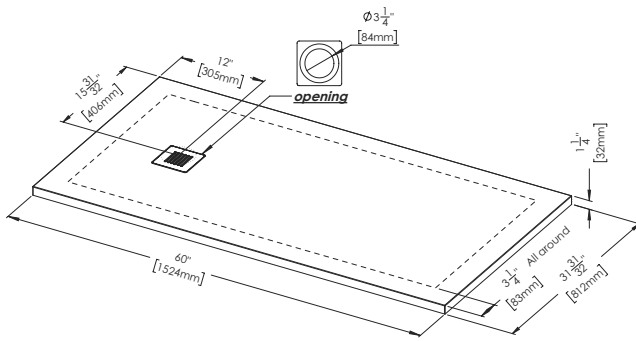

DFL3636C WEIGHT 86 lb (US) 39 kg (CA)