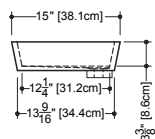

OVE COLLECTION

SERIES VOV 8-U 15", 21-1/2", 36" and 48" undermount

(381, 546, 914 and 1219 mm)

1 SELECT MODEL AND FAUCET HOLES CONFIGURATION

- 1A - Without overflow
- or
- 1B - With overflow
- +
- 1Bi - Overflow trim finish

2 SELECT FINISH

3 OPTION

Pop-up drain p.316

APPROXIMATE DELIVERY: 4 weeks
FREIGHT: Consult Freight Annex

*VOV815U is only available without overflow
**Oak bridge for model VOV848U can be ordered in other shades. p.308

1A MODEL WITHOUT OVERFLOW (Ex.: VOV848U-GA)

MADE OF WETMAR BIO™

CODE	OVERFLOW	ACCESSORY	MATTE (MA)	TRUE HIGH GLOSS™ (GA)
VOV 815U*	None	None	$575	$655
VOV 821U	None	None	$870	$990
VOV 836U	None	None	$1030	$1170
VOV 848U	None	Oak bridge wenge shade included**	$1340	$1520

1B MODEL WITH OVERFLOW (Ex.: VOV848U-O-PC-GA)

CODE	OVERFLOW	ACCESSORY	MATTE (MA)	TRUE HIGH GLOSS™ (GA)
VOV 821U-O	Overflow	None	$975	$1110
VOV 836U-O	Overflow	None	$1135	$1290
VOV 848U-O	Overflow	Oak bridge wenge shade included**	$1495	$1700

+ 1Bi SELECT OVERFLOW TRIM FINISH Append selection to code (Ex.: VOV848U-O-PC-GA)

ADD TO CODE	DESCRIPTION	PRICE
-NT, -PC, -BN	No Trim, Polished Chrome, Brushed Nickel	No charge
-MB, -SB	Matte Black, Satin Brass	15", 21" and 36" +$50 48" +$100

2 SELECT FINISH Append selection to code (Ex.: VOV848U-O-PC-GA)

ADD TO CODE	DESCRIPTION
-GA, -MA	White True High Gloss™, White Matte

PLAN VIEW

FRONT VIEW

SIDE VIEW

PLAN VIEW

FRONT VIEW

SIDE VIEW

PLAN VIEW

FRONT VIEW

SIDE VIEW

PLAN VIEW

FRONT VIEW

SIDE VIEW

NOTE: Approximate measurement. The manufacturer accepts 1/4" (6.35 mm) variance. WETSTYLE cannot be responsible for any technical errors and reserves the right to make revisions without notice.

OVE VESSEL SINK