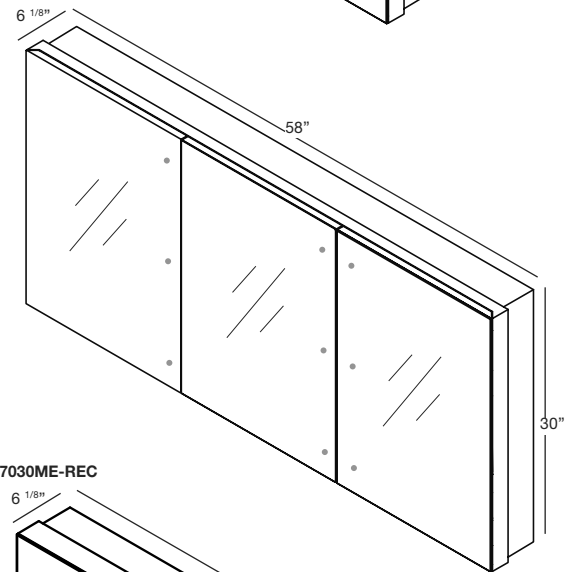

M5830ME-REC