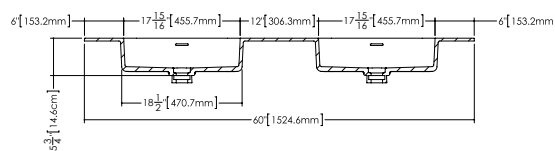

DÉCO COLLECTION

VDCOS 60 60-1/8" x 22" x 2"

(1524 x 559 x 51 mm)

VDCOXS 60 60" x 22" x 7/16"

(1524 x 559 x 11 mm)

1 SELECT MODEL AND FAUCET HOLES CONFIGURATION

- 1A - Without overflow
- or
- 1B - With overflow
- +
- 1Bi - Overflow trim finish

2 SELECT FINISH

3 OPTION - IMPORTANT

Important: This sink has a recessed drain hole. For a perfect look, we strongly recommend using the following drain models: DS02RF or DS02RF-O p.316

WEIGHT:
VDCOS-60 38 lb (US) 17 kg (CA)
VDCOXS-60 33 lb (US) 15 kg (CA)
APPROXIMATE DELIVERY: 4 weeks
FREIGHT: Consult Freight Annex

1A MODEL WITHOUT OVERFLOW (Ex.: VDCOS-60-1-GA) MADE OF WETMAR BIO™

4" HEIGHT 2" SEMI-RECESSED

CODE	CODE	FAUCET HOLE	OVERFLOW	MATTE (MA)	TRUE HIGH GLOSS™ (GA)	NEW MATTE BLACK (MBL) MATTE GREY (MGR)
VDCOS-60	VDCOXS-60	No hole	None	$1680	$1910	$2290
VDCOS-60-1	VDCOXS-60-1	1 hole for mono faucet	None	$1740	$1970	$2350
VDCOS-60-8	VDCOXS-60-8	3 holes for 8" c/c faucet	None	$1760	$1990	$2370

1B MODEL WITH OVERFLOW (Ex.: VDCOS-60-O-1-PC-GA)

4" HEIGHT 2" SEMI-RECESSED

CODE	CODE	FAUCET HOLE	OVERFLOW	MATTE (MA)	TRUE HIGH GLOSS™ (GA)	NEW MATTE BLACK (MBL) MATTE GREY (MGR)
VDCOS-60-O	VDCOXS-60-O	No hole	Overflow	$1840	$2090	$2510
VDCOS-60-O-1	VDCOXS-60-O-1	1 hole for mono faucet	Overflow	$1900	$2150	$2570
VDCOS-60-O-8	VDCOXS-60-O-8	3 holes for 8" c/c faucet	Overflow	$1920	$2170	$2590

+ 1Bi SELECT OVERFLOW TRIM FINISH Append selection to code (Ex.: VDCOS-60-O-1-PC-GA)

ADD TO CODE	DESCRIPTION	PRICE
-NT, -PC, -BN	No Trim, Polished Chrome, Brushed Nickel	No charge
-MB, -SB	Matte Black, Satin Brass	+$50

2 SELECT FINISH Append selection to code (Ex.: VDCOS-60-O-1-PC-GA)

ADD TO CODE	DESCRIPTION
-GA, -MA, -MGR, -MBL	White True High Gloss™, White Matte, Matte Grey, Matte Black

VDCOS 60

PLAN VIEW

FRONT VIEW

SIDE VIEW

VDCOXS 60

PLAN VIEW

FRONT VIEW