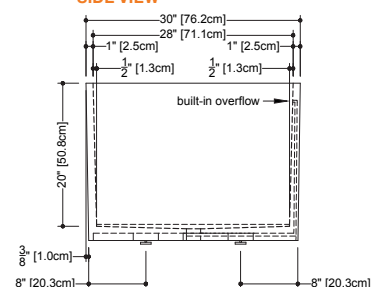

PLAN VIEW

FRONT VIEW

SIDE VIEW

NOTE: Approximate measurement. The manufacturer accepts 1/4" (6.35 mm) variance. WETSTYLE cannot be responsible for any technical errors and reserves the right to make revisions without notice.