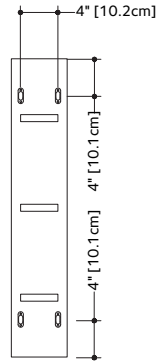

M COLLECTION

TOWEL HOLDER 32" or 60" height

(813 or 1524 mm height)

back view

side view

back view

side view

NOTE: Approximate measurement. The manufacturer accepts 1/4" (6.35 mm) variance. WETSTYLE cannot be responsible for any technical errors and reserves the right to make revisions without notice.