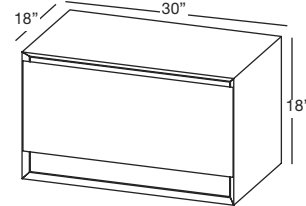

M COLLECTION METRO SERIES

VANITY 18" height Wall-mount – 1 drawer 24", 30", 36" and 42" length

(610, 762, 914 and 1069 mm length)

MM2418WM

MM3018WM

3 INTEGRATED COUNTERTOP SELECTION (sold separately)

REFER TO LAVATORY SECTION FOR COUNTERTOP PRICING
· 2" / 4" height models

IMPORTANT: Do not forget to specify the optional pre-cut, see #4

ALSO COMPATIBLE WITH THE FOLLOWING WETSTYLE VESSEL SINK MODELS
(only if used with a wall-mounted faucet):

VCR821A, VTP821A, VC815A, VC821A, VOV815A, VOV821A

3 INTEGRATED COUNTERTOP SELECTION (sold separately)

REFER TO LAVATORY SECTION FOR COUNTERTOP PRICING
· 2" / 4" height models

IMPORTANT: Do not forget to specify the optional pre-cut, see #4

ALSO COMPATIBLE WITH THE FOLLOWING WETSTYLE VESSEL SINK MODELS
(only if used with a wall-mounted faucet):

VCR821A, VTP821A, VC815A, VC821A, VOV815A, VOV821A

MM3618WM

MM4218WM

3 INTEGRATED COUNTERTOP SELECTION (sold separately)

REFER TO LAVATORY SECTION FOR COUNTERTOP PRICING
· 2" / 4" height models

IMPORTANT: Do not forget to specify the optional pre-cut, see #4

ALSO COMPATIBLE WITH THE FOLLOWING WETSTYLE VESSEL SINK MODELS
(only if used with a wall-mounted faucet):

VCR821A, VTP821A, VC815A, VC821A, VOV815A, VOV821A

3 INTEGRATED COUNTERTOP SELECTION (sold separately)

REFER TO LAVATORY SECTION FOR COUNTERTOP PRICING
· 2" / 4" height models

IMPORTANT: Do not forget to specify the optional pre-cut, see #4

ALSO COMPATIBLE WITH THE FOLLOWING WETSTYLE VESSEL SINK MODELS
(only if used with a wall-mounted faucet):

VCR821A, VTP821A, VC815A, VC821A, VOV815A, VOV821A

DRAWER CONFIGURATION