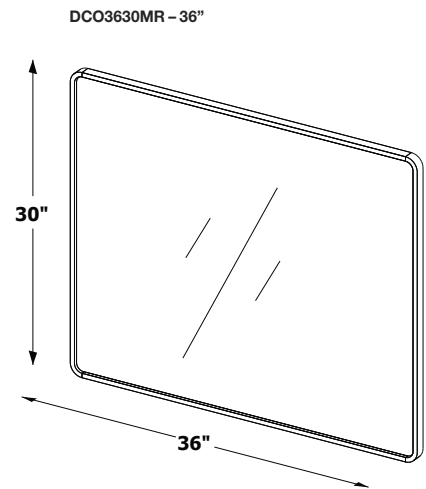

DÉCO COLLECTION

MIRROR 30" height 24", 30", 36", 48" and 60" length

(609, 762, 914, 1219 and 1524 mm length)

DEPTH: 7/8" + FLOATING EFFECT (MIRROR EXTENDS 1/4" OFF THE WALL)

FEATURES

- Made of all natural solid wood and veneer
- AWI rated level 5 marine grade finish for moisture resistance
- 3mm polished edges mirror with rounded corners
- Z-clip hanging system

APPROXIMATE DELIVERY: 4 - 6 weeks

FREIGHT: Consult Freight Annex

NOTE: Approximate measurement. The manufacturer accepts 1/4" (6.35 mm) variance. WETSTYLE cannot be responsible for any technical errors and reserves the right to make revisions without notice.