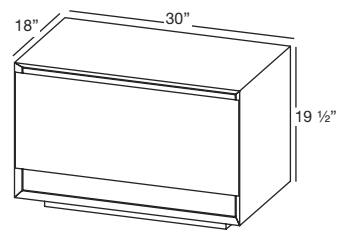

M COLLECTION METRO SERIES

VANITY 19½" height Freestanding – 1 drawer 18", 20", 24", 30", 36" and 42" (457, 508, 610, 762, 914 and 1069 mm length)

MM1818FS

MM2018FS

MM2418FS

MM3018FS

MM3618FS

MM4218FS