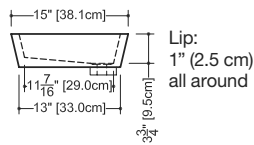

CUBE COLLECTION

SERIES VC 8-U 15", 21-3/4", 36", 42", 48" and 54" undermount

(381, 552, 914, 1067, 1219 and 1372 mm)

VC 821U (weight 18 lb/8 kg)

PLAN VIEW

FRONT VIEW

SIDE VIEW

VC 836U (weight 27 lb/12 kg)

PLAN VIEW

FRONT VIEW

SIDE VIEW

VC 842U (weight 33 lb/15 kg)

PLAN VIEW

FRONT VIEW

SIDE VIEW

VC 848U (weight 37 lb/17 kg)

PLAN VIEW

FRONT VIEW

SIDE VIEW

VC 854U (weight 42 lb/19 kg)

PLAN VIEW

FRONT VIEW

SIDE VIEW

NOTE: Approximate measurement. The manufacturer accepts 1/4" (6.35 mm) variance. WETSTYLE cannot be responsible for any technical errors and reserves the right to make revisions without notice.