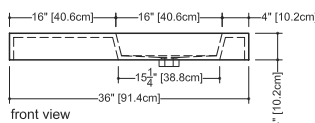

VCS 36R

FRONT VIEW