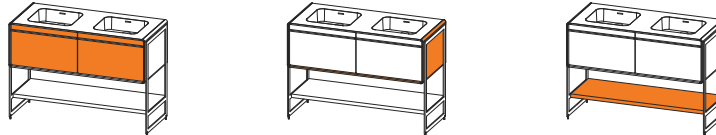

2 AVAILABLE CONFIGURATIONS (ex: DCO60FL-W11L21L21-MB)

CONFIGURATION	DRAWER FACADE (L)	EXTERIOR (L)	SHELF (L)	NEXT STEP
WWL	Wood (W)	Wood (W)	Lacquer (L)	Go to 3.1
WLW	Wood (W)	Lacquer (L)	Wood (W)	Go to 3.1
WLL	Wood (W)	Lacquer (L)	Lacquer (L)	Go to 3.1
WWW	Wood (W)	Wood (W)	Wood (W)	Go to 3.2
LLL	Lacquer (L)	Lacquer (L)	Lacquer (L)	Go to 3.3

HOW TO BUILD A CODE

	DRAWER FACADE (L)		EXTERIOR (L)		SHELF (L)		METAL FINISH	
	W or L	Color code	W or L	Color code	W or L	Color code	Metal code	
Déco 60" Floor-mount								Use opposite page to ensure your finish combination is possible
Example: DCO60FL	-W	-1	-L	-21	-L	-21	-MB	

NOTE: Approximate measurement. The manufacturer accepts 1/4" (6.35 mm) variance. WETSTYLE cannot be responsible for any technical errors and reserves the right to make revisions without notice.