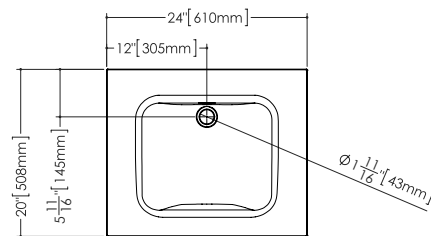

ELEMENT COLLECTION

VELXS 24 24" x 20" x 5/8"

(610 x 508 x 16 mm)

1 SELECT MODEL AND FAUCET HOLES CONFIGURATION

- 1A - Without overflow
- or
- 1B - With overflow
- + 1Bi - Overflow trim finish

2 SELECT FINISH

3 OPTION

Pop-up drain p.316

WEIGHT:	16 lb (US)	7 kg (CA)
APPROXIMATE DELIVERY:	4 weeks	
FREIGHT:	Consult Freight Annex	

1A MODEL WITHOUT OVERFLOW (Ex.: VELXS-24-1-GA)

MADE OF WETMAR BIO™

CODE	FAUCET HOLE	OVERFLOW	MATTE (MA)	TRUE HIGH GLOSS™ (GA)
VELXS-24	No hole	None	$835	$950
VELXS-24-1	1 hole for mono faucet	None	$875	$999
VELXS-24-8	3 holes for 8" c/c faucet	None	$895	$1010

1B MODEL WITH OVERFLOW (Ex.: VELXS-24-O-1-PC-GA)

CODE	FAUCET HOLE	OVERFLOW	MATTE (MA)	TRUE HIGH GLOSS™ (GA)
VELXS-24-O	No hole	Overflow	$940	$1070
VELXS-24-O-1	1 hole for mono faucet	Overflow	$980	$1110
VELXS-24-O-8	3 holes for 8" c/c faucet	Overflow	$1000	$1130

+ 1Bi SELECT OVERFLOW TRIM FINISH Append selection to code (Ex.: VELXS-24-O-1-PC-GA)

ADD TO CODE	DESCRIPTION	PRICE
-NT, -PC, -BN	No Trim, Polished Chrome, Brushed Nickel	No charge
-MB, -SB	Matte Black, Satin Brass	+$100

2 SELECT FINISH Append selection to code (Ex.: VELXS-24-O-1-PC-GA)

ADD TO CODE	DESCRIPTION
-GA, -MA	White True High Gloss™, White Matte

PLAN VIEW