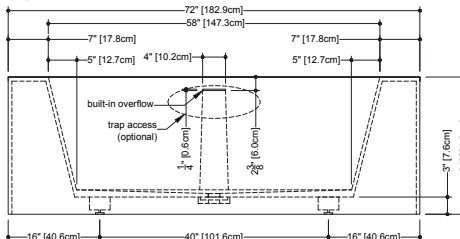

PLAN VIEW

FRONT VIEW

SIDE VIEW

CUBE COLLECTION

BC 04 62" x 30" x 24"

(1575 x 762 x 610 mm)

CUBE BATHTUB

- 1 SELECT MODEL
- 2 SELECT DRAIN AND OVERFLOW FINISH
- 3 SELECT PLUMBING CONNECTION
- 4 SELECT FINISH
- 5 ACCESSORIES