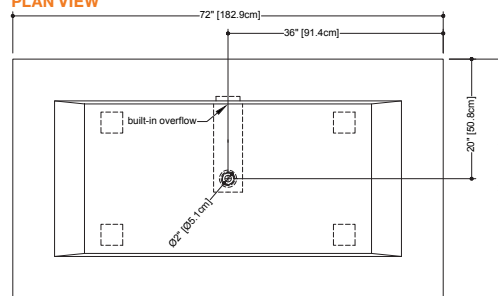

PLAN VIEW

FRONT VIEW

SIDE VIEW

CUBE COLLECTION

BC 0801 60" x 30" x 22-1/2"

(1524 x 762 x 572 mm)

CUBE BATHTUB

- 1 SELECT MODEL
- 2 SELECT DRAIN AND OVERFLOW FINISH
- 3 SELECT PLUMBING CONNECTION
- 4 SELECT FINISH
- 5 ACCESSORIES