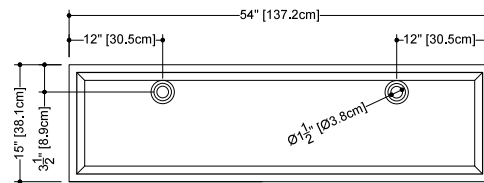

SIDE VIEW

VC 854A (weight 42 lb/19 kg)

PLAN VIEW

FRONT VIEW