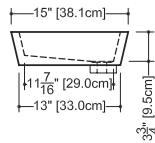

CUBE COLLECTION

SERIES VC 8-A 15", 21-3/4", 36", 42", 48" and 54" above counter

(381, 552, 914, 1067, 1219 and 1372 mm)

VC 821A (weight 18 lb/8 kg)

PLAN VIEW

FRONT VIEW

SIDE VIEW

VC 836A (weight 27 lb/12 kg)

PLAN VIEW

FRONT VIEW

SIDE VIEW

VC 842A (weight 33 lb/15 kg)

PLAN VIEW

FRONT VIEW

SIDE VIEW

VC 848A (weight 37 lb/17 kg)

PLAN VIEW

FRONT VIEW

SIDE VIEW

VC 854A (weight 42 lb/19 kg)

PLAN VIEW

FRONT VIEW

SIDE VIEW

NOTE: Approximate measurement. The manufacturer accepts 1/4" (6.35 mm) variance. WETSTYLE cannot be responsible for any technical errors and reserves the right to make revisions without notice.