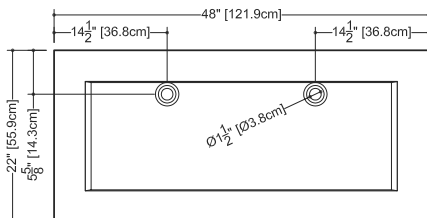

- 1A - Without overflow
- or
- 1B - With overflow
- +
- 1Bi - Overflow trim finish

2 SELECT FINISH

3 ACCESSORY INCLUDED

Oak bridge wenge shade. Other shades must be specified p.308

4 OPTION

Pop-up drain p.316

5 FLOATING SINK BRACKET SYSTEM

Important: Bracket and/or decorative trim must be ordered at the same time as the lavatory. p.83

WEIGHT: 46 lb (US) 21 kg (CA)
APPROXIMATE DELIVERY: 4 weeks
FREIGHT: Consult Freight Annex

VCS48-O-NT-GA

1A MODEL WITHOUT OVERFLOW (Ex.: VC-48-1-GA)

MADE OF WETMAR BIO™

4" HEIGHT 2" SEMI-RECESSED

CODE	CODE	FAUCET HOLE	OVERFLOW	MATTE (MA)	TRUE HIGH GLOSS™ (GA)
VC-48	VCS-48	No hole	None	$1500	$1695
VC-48-1	VCS-48-1	1 hole for mono faucet	None	$1560	$1765
VC-48-8	VCS-48-8	3 holes for 8" c/c faucet	None	$1580	$1785

1B MODEL WITH OVERFLOW (Ex.: VC-48-O-1-PC-GA)

4" HEIGHT 2" SEMI-RECESSED

CODE	CODE	FAUCET HOLE	OVERFLOW	MATTE (MA)	TRUE HIGH GLOSS™ (GA)
VC-48-O	VCS-48-O	No hole	Overflow	$1655	$1870
VC-48-O-1	VCS-48-O-1	1 hole for mono faucet	Overflow	$1715	$1940
VC-48-O-8	VCS-48-O-8	3 holes for 8" c/c faucet	Overflow	$1740	$1965

+ 1Bi SELECT OVERFLOW TRIM FINISH Append selection to code (Ex.: VC-48-O-1-PC-GA)

ADD TO CODE	DESCRIPTION	PRICE
-NT, -PC, -BN	No Trim, Polished Chrome, Brushed Nickel	No charge
-MB, -SB	Matte Black, Satin Brass	+$100

2 SELECT FINISH Append selection to code (Ex.: VC-48-O-1-PC-GA)

ADD TO CODE	DESCRIPTION
-GA, -MA	White True High Gloss™, White Matte

PLAN VIEW