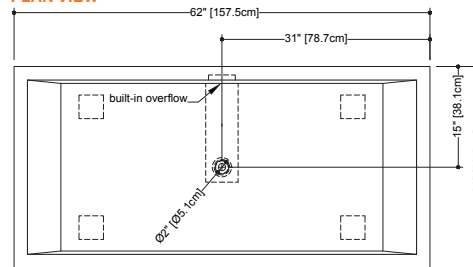

FAUCET INSTALLATION

Wall-mounted, floor-mounted or column for wall or deck mounted faucet (direct deck-mounted is not possible).

NOTE: Approximate measurement. The manufacturer accepts 1/4" (6.35 mm) variance. WETSTYLE cannot be responsible for any technical errors and reserves the right to make revisions without notice.

1 SELECT MODEL (Ex.: BC0401-PC-GA)

CODE	POSITION	MATTE (MA)	TRUE HIGH GLOSS™ (GA)
BC 0401	Freestanding	$6890	$8045
BC 0402	Back wall	$6890	$8045
BC 0404	Left / back walls	$6890	$8045
BC 0405	Back / right walls	$6890	$8045
BC 0406	Alcove	$6890	$8045

2 SELECT DRAIN AND OVERFLOW TRIM FINISH Append selection to code (Ex.: BC0401-PC-GA)

	WHITE	POLISHED CHROME	BRUSHED NICKEL	PRICE	MATTE BLACK	SATIN BRASS	PRICE
Drain cover and o/f metal trim		-PC	-BN	No charge	-MB	-SB	+$300
Drain cover only (o/f without trim)	-WHNT	-PCNT	-BNNT	No charge	-MBNT	-SBNT	+$200

3 SELECT PLUMBING CONNECTION Append selection to code (Ex.: BC0401-PC-COP-GA)

Included	Description	PRICE
	Standard ABS connection	No charge
-COP	Copper connection (local code dependant)	+$230

4 SELECT FINISH Append selection to code (Ex.: BC0401-PC-GA)

ADD TO CODE	DESCRIPTION
-GA, -MA	White True High Gloss™, White Matte

NEW - CUSTOM COLORS AVAILABLE +$2400 to price of Gloss (GA) finish
RAL/Pantone code or color sample to be specified

PLAN VIEW