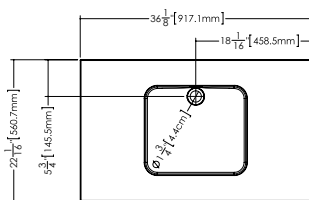

WEIGHT:		
VDCOS-36	21 lb (US)	10 kg (CA)
VDCOXS-36	18 lb (US)	8 kg (CA)
APPROXIMATE DELIVERY:	4 weeks	
FREIGHT:	Consult Freight Annex	

1A MODEL WITHOUT OVERFLOW (Ex.: VDCOS-36-1-GA)

MADE OF WETMAR BIO™

4" HEIGHT 2" SEMI-RECESSED

CODE	CODE	FAUCET HOLE	OVERFLOW	MATTE (MA)	TRUE HIGH GLOSS™ (GA)	NEW MATTE BLACK (MBL) MATTE GREY (MGR)
VDCOS-36	VDCOXS-36	No hole	None	$1085	$1235	$1480
VDCOS-36-1	VDCOXS-36-1	1 hole for mono faucet	None	$1125	$1275	$1520
VDCOS-36-8	VDCOXS-36-8	3 holes for 8" c/c faucet	None	$1145	$1295	$1540

1B MODEL WITH OVERFLOW (Ex.: VDCOS-36-O-1-PC-GA)

4" HEIGHT 2" SEMI-RECESSED

CODE	CODE	FAUCET HOLE	OVERFLOW	MATTE (MA)	TRUE HIGH GLOSS™ (GA)	NEW MATTE BLACK (MBL) MATTE GREY (MGR)
VDCOS-36-O	VDCOXS-36-O	No hole	Overflow	$1190	$1355	$1625
VDCOS-36-O-1	VDCOXS-36-O-1	1 hole for mono faucet	Overflow	$1230	$1395	$1665
VDCOS-36-O-8	VDCOXS-36-O-8	3 holes for 8" c/c faucet	Overflow	$1250	$1415	$1685

+ 1Bi SELECT OVERFLOW TRIM FINISH Append selection to code (Ex.: VDCOS-36-O-1-PC-GA)

ADD TO CODE	DESCRIPTION	PRICE
-NT, -PC, -BN	No Trim, Polished Chrome, Brushed Nickel	No charge
-MB, -SB	Matte Black, Satin Brass	+$50

2 SELECT FINISH Append selection to code (Ex.: VDCOS-36-O-1-PC-GA)

ADD TO CODE	DESCRIPTION
-GA, -MA, -MGR, -MBL	White True High Gloss™, White Matte, Matte Grey, Matte Black

VDCOS 36

PLAN VIEW