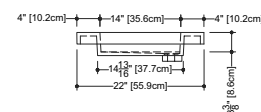

SIDE VIEW

NOTE: Approximate measurement. The manufacturer accepts 1/4" (6.35 mm) variance. WETSTYLE cannot be responsible for any technical errors and reserves the right to make revisions without notice.