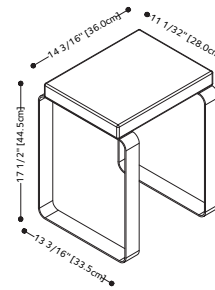

WEIGHT: 17.6 lb (US)
APPROXIMATE DELIVERY: < 1 week
FREIGHT: Consult Freight Annex

PERSPECTIVE VIEW

CUBE WALL-MOUNTED SEAT large 24" length

(610 mm)

WATER-RESISTANT Seat made of soft polyurethane foam

SEAT COLOR	STAINLESS STEEL BASE FINISH	
	MIRROR	PRICE
White	STC24WM-M-5	\$1260
Grey	STC24WM-M-6	\$1260