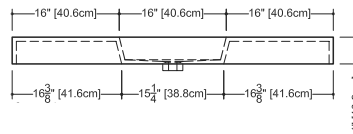

VC 48C

FRONT VIEW