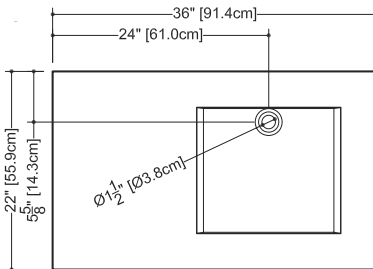

VCS 36R 36" x 22" x 2"

(914 x 559 x 51 mm)

1 SELECT MODEL AND FAUCET HOLES CONFIGURATION

- 1A - Without overflow
- or
- 1B - With overflow
- +
- 1Bi - Overflow trim finish

2 SELECT FINISH

3 OPTION

Pop-up drain p.316

4 FLOATING SINK BRACKET SYSTEM

Important: Bracket and/or decorative trim must be ordered at the same time as the lavatory. p.83

WEIGHT: 32 lb (US) 15 kg (CA)
APPROXIMATE DELIVERY: 4 weeks
FREIGHT: Consult Freight Annex

1A MODEL WITHOUT OVERFLOW (Ex.: VC-36R-1-GA)

MADE OF WETMAR BIO™

4" HEIGHT 2" SEMI-RECESSED

CODE	CODE	FAUCET HOLE	OVERFLOW	MATTE (MA)	TRUE HIGH GLOSS™ (GA)
VC-36R	VCS-36R	No hole	None	$1065	$1210
VC-36R-1	VCS-36R-1	1 hole for mono faucet	None	$1105	$1250
VC-36R-8	VCS-36R-8	3 holes for 8" c/c faucet	None	$1125	$1270

1B MODEL WITH OVERFLOW (Ex.: VC-36R-O-1-PC-GA)

4" HEIGHT 2" SEMI-RECESSED

CODE	CODE	FAUCET HOLE	OVERFLOW	MATTE (MA)	TRUE HIGH GLOSS™ (GA)
VC-36R-O	VCS-36R-O	No hole	Overflow	$1170	$1330
VC-36R-O-1	VCS-36R-O-1	1 hole for mono faucet	Overflow	$1210	$1370
VC-36R-O-8	VCS-36R-O-8	3 holes for 8" c/c faucet	Overflow	$1230	$1390

+ 1Bi SELECT OVERFLOW TRIM FINISH Append selection to code (Ex.: VC-36R-O-1-PC-GA)

ADD TO CODE	DESCRIPTION	PRICE
-NT, -PC, -BN	No Trim, Polished Chrome, Brushed Nickel	No charge
-MB, -SB	Matte Black, Satin Brass	+$50

2 SELECT FINISH Append selection to code (Ex.: VC-36R-O-1-PC-GA)

ADD TO CODE	DESCRIPTION
-GA, -MA	White True High Gloss™, White Matte

CUBE LAVATORY

PLAN VIEW

VC 36R

VCS 36R

NOTE: Approximate measurement. The manufacturer accepts 1/4" (6.35 mm) variance. WETSTYLE cannot be responsible for any technical errors and reserves the right to make revisions without notice.