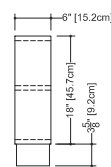

FREESTANDING NICHES

FREESTANDING NICHES 19-1/4" to 21-5/8" height 6" depth x 26" length (152 x 660 x 489 to 549 mm)

HEIGHT		FINISHES					
INCHES	CM	WOOD	WENGE (2)	WHITE (5)	BLACK (31)	ST. HAR. GREY (36)	PRICE
19 1/4"	51	OAK	S1914-2	S1914-5	S1914-31	S1914-36	$645
19 7/8"	51	OAK	S1978-2	S1978-5	S1978-31	S1978-36	$645
21 5/8"	66	OAK	S2158-2	S2158-5	S2158-31	S2158-36	$645
INCHES	CM	WOOD	COFFEE BEAN (37)	SMOKED (38)	PRICE	NATURAL (1)	PRICE
19 1/4"	51	OAK	S1914-37	S1914-38	$645	S1914-1	$855
19 7/8"	51	OAK	S1978-37	S1978-38	$645	S1978-1	$855
21 5/8"	66	OAK	S2158-37	S2158-38	$645	S2158-1	$855
INCHES	CM	WOOD	NATURAL (11)	NATURAL NO CALICO (12)	CHOCOLATE (16)	PRICE	
19 1/4"	51	WALNUT	S1914-11	S1914-12	S1914-16	$855	
19 7/8"	51	WALNUT	S1978-11	S1978-12	S1978-16	$855	
21 5/8"	66	WALNUT	S2158-11	S2158-12	S2158-16	$855	
INCHES	CM	WOOD	EUCALYPTUS (81)	MOZAMBIQUE (82)	PRICE		
19 1/4"	51	PREMIUM	S1914-81	S1914-82	$1010		
19 7/8"	51	PREMIUM	S1978-81	S1978-82	$1010		
21 5/8"	66	PREMIUM	S2158-81	S2158-82	$1010		

APPROXIMATE DELIVERY: 4 weeks - *6 weeks for premium finishes
FREIGHT: Consult Freight Annex

19 1/4": For bathtub models BC 11, BC 12

PLAN VIEW

FRONT VIEW

SIDE VIEW

19 7/8": For bathtub models BC 0801, BC 0803

PLAN VIEW

FRONT VIEW

SIDE VIEW

21 5/8": For bathtub models BC 01, BC 02, BC 03, BC 04, BC 10

PLAN VIEW

FRONT VIEW

SIDE VIEW

NOTE: Approximate measurement. The manufacturer accepts 1/4" (6.35 mm) variance. WETSTYLE cannot be responsible for any technical errors and reserves the right to make revisions without notice.