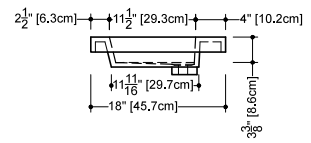

SIDE VIEW

NOTE: Approximate measurement. The manufacturer accepts 1/4" (6.35 mm) variance. WETSTYLE cannot be responsible for any technical errors and reserves the right to make revisions without notice.