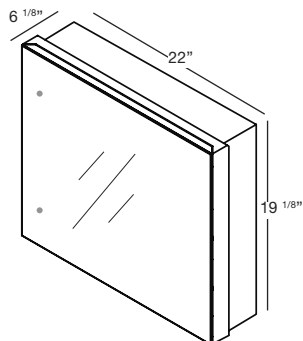

M22MEL-REC