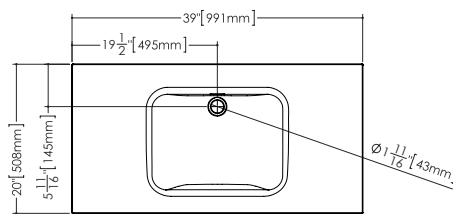

ELEMENT COLLECTION

VELXS 39 39" x 20" x 5/8"

(991 x 508 x 16 mm)

1 SELECT MODEL AND FAUCET HOLES CONFIGURATION

- 1A - Without overflow
- or
- 1B - With overflow
- +
- 1Bi - Overflow trim finish

2 SELECT FINISH

3 OPTION

Pop-up drain

p.316

WEIGHT: 24 lb (US) 11 kg (CA)
APPROXIMATE DELIVERY: 4 weeks
FREIGHT: Consult Freight Annex

1A MODEL WITHOUT OVERFLOW (Ex.: VELXS-39-1-GA)

MADE OF WETMAR BIO™

CODE	FAUCET HOLE	OVERFLOW	MATTE (MA)	TRUE HIGH GLOSS™ (GA)
VELXS-39	No hole	None	$1155	$1310
VELXS-39-1	1 hole for mono faucet	None	$1195	$1350
VELXS-39-8	3 holes for 8" c/c faucet	None	$1215	$1370

1B MODEL WITH OVERFLOW (Ex.: VELXS-39-O-1-PC-GA)

CODE	FAUCET HOLE	OVERFLOW	MATTE (MA)	TRUE HIGH GLOSS™ (GA)
VELXS-39-O	No hole	Overflow	$1260	$1430
VELXS-39-O-1	1 hole for mono faucet	Overflow	$1300	$1470
VELXS-39-O-8	3 holes for 8" c/c faucet	Overflow	$1320	$1490

+ 1Bi SELECT OVERFLOW TRIM FINISH Append selection to code (Ex.: VELXS-39-O-1-PC-GA)

ADD TO CODE	DESCRIPTION	PRICE
-NT, -PC, -BN	No Trim, Polished Chrome, Brushed Nickel	No charge
-MB, -SB	Matte Black, Satin Brass	+$100

2 SELECT FINISH Append selection to code (Ex.: VELXS-39-O-1-PC-GA)

ADD TO CODE	DESCRIPTION
-GA, -MA	White True High Gloss™, White Matte

PLAN VIEW