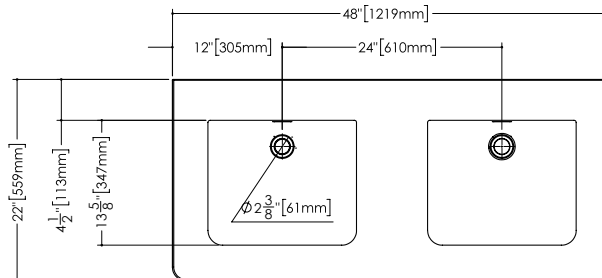

BAUHAUS COLLECTION

NEW

VBHXS 48 48" x 22" x 3/4"

(1219 x 559 x 19 mm)

1 SELECT MODEL AND FAUCET HOLES CONFIGURATION

- 1A - Without overflow
- or 1B - With overflow
- + 1Bi - Overflow trim finish

2 SELECT FINISH

3 OPTION

Pop-up drain p.316

WEIGHT: 30 lb (US) 14 kg (CA)
APPROXIMATE DELIVERY: 4 weeks
FREIGHT: Consult Freight Annex

1A MODEL WITHOUT OVERFLOW (Ex.: VBHXS-48-1-GA)

MADE OF WETMAR BIO™

CODE	FAUCET HOLE	OVERFLOW	MATTE (MA)	TRUE HIGH GLOSS™ (GA)	NEW MATTE BLACK (MBL) MATTE GREY (MGR)
VBHXS-48	No hole	None	$1475	$1675	$2010
VBHXS-48-1	1 hole for mono faucet	None	$1535	$1735	$2070
VBHXS-48-8	3 holes for 8" c/c faucet	None	$1555	$1755	$2090

1B MODEL WITH OVERFLOW (Ex.: VBHXS-48-O-1-PC-GA)

MADE OF WETMAR BIO™

CODE	FAUCET HOLE	OVERFLOW	MATTE (MA)	TRUE HIGH GLOSS™ (GA)	NEW MATTE BLACK (MBL) MATTE GREY (MGR)
VBHXS-48-O	No hole	Overflow	$1630	$1855	$2225
VBHXS-48-O-1	1 hole for mono faucet	Overflow	$1690	$1915	$2285
VBHXS-48-O-8	3 holes for 8" c/c faucet	Overflow	$1710	$1935	$2305

+ 1Bi SELECT OVERFLOW TRIM FINISH Append selection to code (Ex.: VBHXS-48-O-1-PC-GA)

ADD TO CODE	DESCRIPTION	PRICE
-NT, -PC, -BN	No Trim, Polished Chrome, Brushed Nickel	No charge
-MB, -SB	Matte Black, Satin Brass	+$100

2 SELECT FINISH Append selection to code (Ex.: VBHXS-48-O-1-PC-GA)

ADD TO CODE	DESCRIPTION
-GA, -MA, -MGR, -MBL	White True High Gloss™, White Matte, Matte Grey, Matte Black

PLAN VIEW