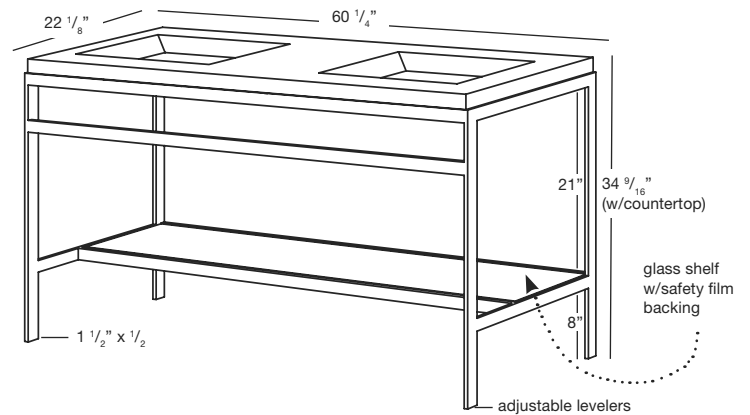

C COLLECTION – 60" COMBINATION

CONSOLE 60-1/4" length (152 cm) 60-1/2" length x 22-1/8" depth x 34-9/16" height

(1537 x 562 x 878 mm)

1 MODEL SELECTION

MATERIAL	FINISH	CODE	PRICE
Pure stainless steel	Brushed finish	C60B	$3510
Pure stainless steel	Mirror finish	C60M	$4570

Important: Please indicate in your order which lavatory is to be assembled with the console

Note: This is a pure stainless steel product (not chrome plated), grade 304

2 INTEGRATED COUNTERTOP SELECTION (Sold separately)

Refer to lavatory section for countertop pricing

Lavatory and console table must be ordered at the same time as the lavatory requires special preparation at the factory when installed on console

3 OPTION

Decorative round style bottle trap (see p. 316)
19" vertical mirror C1958 (see p. 296)

WEIGHT:	42 lb (US)	19 kg (CA)
APPROXIMATE DELIVERY:	< 1 week	
FREIGHT:	Consult Freight Annex	

NOTE: Approximate measurement. The manufacturer accepts 1/4" (6.35 mm) variance. WETSTYLE cannot be responsible for any technical errors and reserves the right to make revisions without notice.