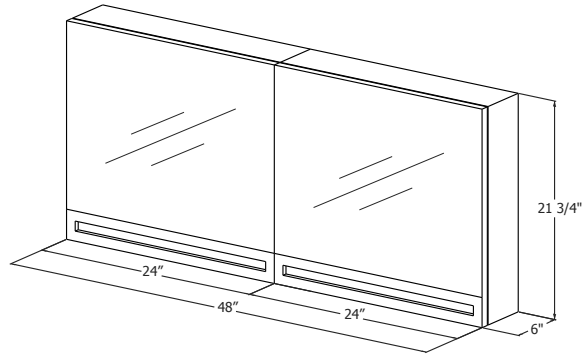

ELEMENT RAFFINÉ COLLECTION

LIFT-UP MIRRORED CABINET 48", 60" and 72" length

(1219, 1525 and 1829 mm length)

ELR48MU

ELR60MU