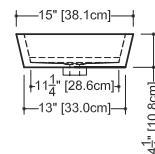

CUBE COLLECTION

SERIES VC 8-A 15", 21-3/4", 36", 42", 48" and 54" above counter

(381, 552, 914, 1067, 1219 and 1372 mm)

1 SELECT MODEL AND FAUCET HOLES CONFIGURATION

- 1A - Without overflow
- or
- 1B - With overflow
- +
- 1Bi - Overflow trim finish

2 SELECT FINISH

3 OPTION

Pop-up drain

p.316

APPROXIMATE DELIVERY:

4 weeks

FREIGHT:

Consult Freight Annex

*Oak bridge for models VC842A, VC848A and VC854A can be ordered in other shades. p.307

VC821A-O-NT-GA
VC836A-O-NT-GA
VC848A-O-NT-GA

1A MODEL WITHOUT OVERFLOW (Ex.: VC848A-GA)

MADE OF WETMAR BIO™

CODE	OVERFLOW	ACCESSORY	MATTE (MA)	TRUE HIGH GLOSS™ (GA)
VC 815A	None	None	$825	$935
VC 821A	None	None	$1050	$1195
VC 836A	None	None	$1215	$1380
VC842A	None	Oak bridge wenge shade included*	$1400	$1590
VC 848A	None	Oak bridge wenge shade included*	$1580	$1795
VC 854A	None	Oak bridge wenge shade included*	$1955	$2220

1B MODEL WITH OVERFLOW (Ex.: VC848A-O-PC-GA)

CODE	OVERFLOW	ACCESSORY	MATTE (MA)	TRUE HIGH GLOSS™ (GA)
VC 815A-O	Overflow	None	$930	$1055
VC 821A-O	Overflow	None	$1155	$1315
VC 836A-O	Overflow	None	$1320	$1500
VC842A-O	Overflow	Oak bridge wenge shade included*	$1505	$1710
VC 848A-O	Overflow	Oak bridge wenge shade included*	$1740	$1975
VC 854A-O	Overflow	Oak bridge wenge shade included*	$2110	$2400

+ 1Bi SELECT OVERFLOW TRIM FINISH Append selection to code (Ex.: VC848A-O-PC-GA)

ADD TO CODE	DESCRIPTION	PRICE
-NT, -PC, -BN	No Trim, Polished Chrome, Brushed Nickel	No charge
-MB, -SB	Matte Black, Satin Brass	15", 21", 36" and 42" +$50 48" and 54" +$100

2 SELECT FINISH Append selection to code (Ex.: VC848A-O-PC-GA)

ADD TO CODE	DESCRIPTION
-GA, -MA	White True High Gloss™, White Matte

VC 815A (weight 13 lb/6 kg)

FRONT VIEW

SIDE VIEW