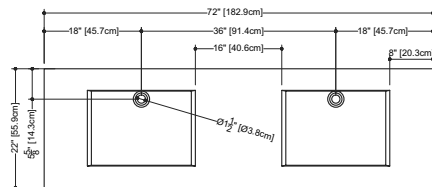

VCS 72 72" x 22" x 2"

(1829 x 559 x 51 mm)

1 SELECT MODEL AND FAUCET HOLES CONFIGURATION

- 1A - Without overflow
- or
- 1B - With overflow
- +
- 1Bi - Overflow trim finish

2 SELECT FINISH

3 OPTION

Pop-up drain p.316

4 FLOATING SINK BRACKET SYSTEM

Important: Bracket and/or decorative trim must be ordered at the same time as the lavatory. p.83

WEIGHT: 42 lb (US) 19 kg (CA)
APPROXIMATE DELIVERY: 4 weeks
FREIGHT: Consult Freight Annex

VCS72-O-NT-GA

1A MODEL WITHOUT OVERFLOW (Ex.: VC-72-1-GA)

MADE OF WETMAR BIO™

4" HEIGHT 2" SEMI-RECESSED

CODE	CODE	FAUCET HOLE	OVERFLOW	MATTE (MA)	TRUE HIGH GLOSS™ (GA)
VC-72	VCS-72	No hole	None	$1830	$2335
VC-72-1	VCS-72-1	1 hole for mono faucet	None	$1890	$2395
VC-72-8	VCS-72-8	3 holes for 8" c/c faucet	None	$1910	$2415

1B MODEL WITH OVERFLOW (Ex.: VC-72-O-1-PC-GA)

4" HEIGHT 2" SEMI-RECESSED

CODE	CODE	FAUCET HOLE	OVERFLOW	MATTE (MA)	TRUE HIGH GLOSS™ (GA)
VC-72-O	VCS-72-O	No hole	Overflow	$1960	$2515
VC-72-O-1	VCS-72-O-1	1 hole for mono faucet	Overflow	$2020	$2575
VC-72-O-8	VCS-72-O-8	3 holes for 8" c/c faucet	Overflow	$2040	$2595

+ 1Bi SELECT OVERFLOW TRIM FINISH Append selection to code (Ex.: VC-72-O-1-PC-GA)

ADD TO CODE	DESCRIPTION	PRICE
-NT, -PC, -BN	No Trim, Polished Chrome, Brushed Nickel	No charge
-MB, -SB	Matte Black, Satin Brass	+$100

2 SELECT FINISH Append selection to code (Ex.: VC-72-O-1-PC-GA)

ADD TO CODE	DESCRIPTION
-GA, -MA	White True High Gloss™, White Matte

PLAN VIEW

VC 72