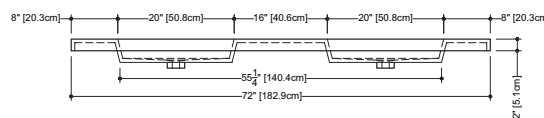

VCS 72

FRONT VIEW