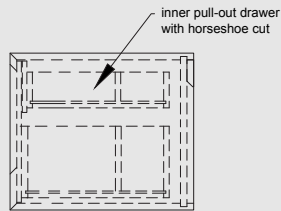

DRAWER CONFIGURATION

Internal side view
(All models)

NOTE: Approximate measurement. The manufacturer accepts 1/4" (6.35 mm) variance. WETSTYLE cannot be responsible for any technical errors and reserves the right to make revisions without notice.