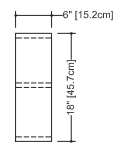

WALL MOUNTED NICHE

WALL-MOUNTED NICHEs 18" height 6" depth x 26" length x 18" height

(152 x 660 x 457 mm)

HEIGHT		FINISHES					
INCHES	CM	WOOD	WENGE (2)	WHITE (5)	BLACK (31)	ST. HAR. GREY (36)	PRICE
18"	46	OAK	S1800-2	S1800-5	S1800-31	S1800-36	$645
INCHES	CM	WOOD	COFFEE BEAN (37)	SMOKED (38)	PRICE	NATURAL (1)	PRICE
18"	46	OAK	S1800-37	S1800-38	$645	S1800-1	$855
INCHES	CM	WOOD	NATURAL (11)	NATURAL NO CALICO (12)	CHOCOLATE (12)	PRICE	
18"	46	WALNUT	S1800-11	S1800-12	S1800-16	$855	
INCHES	CM	WOOD	EUCALYPTUS* (81)	MOZAMBIQUE* (82)	PRICE		
18"	46	PREMIUM	S1800-81	S1800-82	$1010		

APPROXIMATE DELIVERY: 4 weeks
*6 weeks for premium finishes
FREIGHT: Consult Freight Annex

SIDE VIEW

COMPLEMENTS

HEAD/BACK REST 25" height 3-3/4" depth x 13" length x 25" height

(9.5 x 33 x 63.5 mm)

FOR CUBE BATHTUB MODELS (except BC12 and BC14)

HEIGHT		FINISHES		
INCHES	CM	WHITE	BLACK	PRICE
25"	63.5	HBR-25-2	HBR-25-5	$515

WEIGHT: 9 lb (US) 4 kg (CA)
APPROXIMATE DELIVERY: < 1 week
FREIGHT: Consult Freight Annex

HEAD PILLOW 1-1/4" depth x 12" length x 4-1/4" height

(32 x 305 x 108 mm)

FOR ALL BATHTUB MODELS

FINISHES	
WHITE	PRICE
HP01-5	$225

APPROXIMATE DELIVERY: < 1 week
FREIGHT: Consult Freight Annex

NOTE: Approximate measurement. The manufacturer accepts 1/4" (6.35 mm) variance. WETSTYLE cannot be responsible for any technical errors and reserves the right to make revisions without notice.