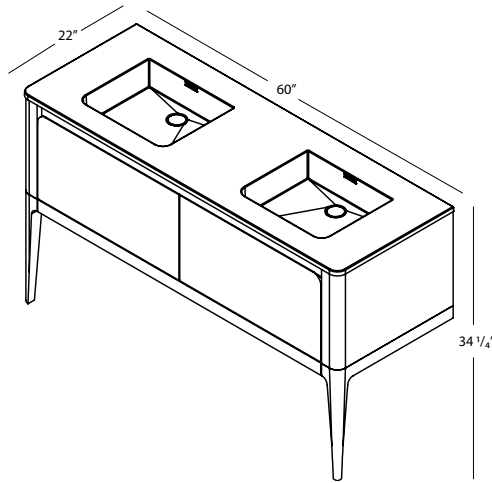

BAUHAUS COLLECTION

NEW

BAUHAUS 60" Wall-mount with legs

1 NOTES

THIS UNIT MUST BE SECURED TO THE WALL

WOOD: All natural wood finishes, AWI Rated 5 Finish, FSC Certified, CARB Compliant, Formaldehyde free, may differ slightly from sample or pictures as natural wood grains vary somewhat from piece to piece adding natural beauty and character making each made-to-order piece unique

IMPORTANT: Please indicate on your purchase order your choice of lavatory. Must be purchased with a WETSTYLE Bauhaus integrated countertop (sold separately). Vessel sinks cannot be used with Bauhaus vanities, unless a countertop is used.

DRAWERS CONFIGURATION

LEFT
Horseshoe

RIGHT
Horseshoe

APPROXIMATE DELIVERY:

4-6 weeks

FREIGHT:

Consult Freight Annex

2 AVAILABLE CONFIGURATIONS (ex: EBHS60WML-L28W1)

CONFIGURATION	DRAWER FAÇADE AND SIDES	TRIM AND LEGS	NEXT STEP
LW	Lacquer (L)	Wood (W)	Go to 3.1
WW	Wood (W)	Wood (W)	Go to 3.2
LL	Lacquer (L)	Lacquer (L)	Go to 3.3
WL	Wood (W)	Lacquer (L)	Go to 3.4

HOW TO BUILD A CODE

Bauhaus 60" Wall-Mount with Legs with St. Har. Grey Drawer/Sides and Oak Natural Trim & Legs Example: EBHS60WML	DRAWER FAÇADE AND SIDES		TRIM AND LEGS		Use opposite page to ensure your finish combination is possible
	W or L	Color code	W or L	Color code	
	-L	-28	-W	-1	

4 INTEGRATED COUNTERTOP SELECTION SOLD SEPARATELY

REFER TO LAVATORY SECTION FOR COUNTERTOP PRICING
Lavatory and vanity must be ordered at the same time as the lavatory requires special preparation at the factory

NOTE: Approximate measurement. The manufacturer accepts 1/4" (6.35 mm) variance. WETSTYLE cannot be responsible for any technical errors and reserves the right to make revisions without notice.