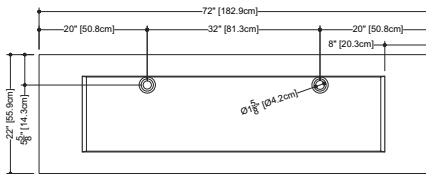

CUBE COLLECTION

VC 72T 72" x 22" x 4"

(1829 x 559 x 102 mm)

VCS 72T 72" x 22" x 2"

(1829 x 559 x 51 mm)

1 SELECT MODEL AND FAUCET HOLES CONFIGURATION

- 1A - Without overflow
- or
- 1B - With overflow
- +
- 1Bi - Overflow trim finish

2 SELECT FINISH

3 ACCESSORY INCLUDED

Oak bridge wenge shade. Other shades must be specified p.308

4 OPTION

Pop-up drain p.316

WEIGHT: 75 lb (US) 34 kg (CA)

APPROXIMATE DELIVERY: 4 weeks

FREIGHT: Consult Freight Annex

1A MODEL WITHOUT OVERFLOW (Ex.: VC-72T-1-GA)

MADE OF WETMAR BIO™

4" HEIGHT 2" SEMI-RECESSED

CODE	CODE	FAUCET HOLE	OVERFLOW	MATTE (MA)	TRUE HIGH GLOSS™ (GA)
VC-72T	VCS-72T	No hole	None	$2275	$2585
VC-72T-1	VCS-72T-1	1 hole for mono faucet	None	$2335	$2645
VC-72T-8	VCS-72T-8	3 holes for 8" c/c faucet	None	$2355	$2665

1B MODEL WITH OVERFLOW (Ex.: VC-72T-O-1-PC-GA)

4" HEIGHT 2" SEMI-RECESSED

CODE	CODE	FAUCET HOLE	OVERFLOW	MATTE (MA)	TRUE HIGH GLOSS™ (GA)
VC-72T-O	VCS-72T-O	No hole	Overflow	$2435	$2765
VC-72T-O-1	VCS-72T-O-1	1 hole for mono faucet	Overflow	$2495	$2825
VC-72T-O-8	VCS-72T-O-8	3 holes for 8" c/c faucet	Overflow	$2515	$2845

+ 1Bi SELECT OVERFLOW TRIM FINISH Append selection to code (Ex.: VC-72T-O-1-PC-GA)

ADD TO CODE	DESCRIPTION	PRICE
-NT, -PC, -BN	No Trim, Polished Chrome, Brushed Nickel	No charge
-MB, -SB	Matte Black, Satin Brass	+$100

2 SELECT FINISH Append selection to code (Ex.: VC-72T-O-1-PC-GA)

ADD TO CODE	DESCRIPTION
-GA, -MA	White True High Gloss™, White Matte

PLAN VIEW

VC 72T