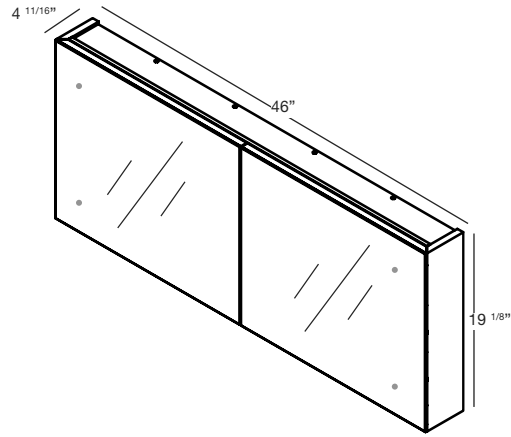

M COLLECTION

MIRRORED CABINET 19^{1/8}" Surface Mount – 28", 34", 40", 46", 58" and 70" (711, 864, 1016, 1168, 1473 and 1778 mm length)

M46ME

NOTE: Approximate measurement. The manufacturer accepts 1/4" (6.35 mm) variance. WETSTYLE cannot be responsible for any technical errors and reserves the right to make revisions without notice.

M COLLECTION