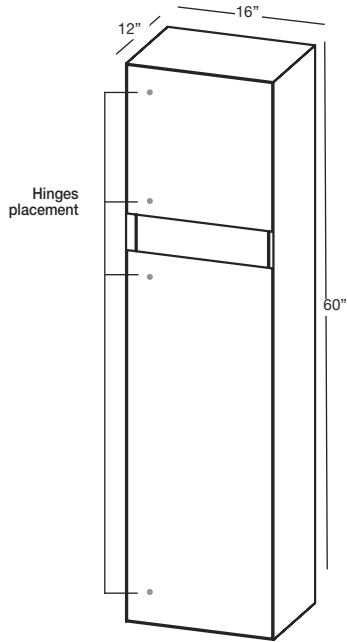

M27LN

M COLLECTION

LINEN CABINET 60" 16" and 27"

(406 and 686 mm length)

M16LNL