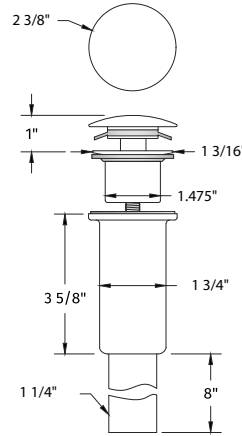

DOMESTIC TOP DRAIN WITH SOFT TOUCH POP-UP (FULL DRAIN KIT)

FOR LAVATORIES AND VESSEL SINKS		
FOR SINKS WITHOUT OVERFLOW		
CODE	FINISHED	PRICE
DS02RF-PC	POLISHED CHROME	$250
DS02RF-BN	BRUSHED NICKEL	$250
DS02RF-MA	APOLLO WHITE, MATTE	$275
DS02RF-GA	APOLLO WHITE, TRUE HIGH GLOSS	$290
DS02RF-MB	MATTE BLACK (METAL)	$310
DS02RF-SB	SATIN BRASS	$310
DS02RF-MBL*	MATTE BLACK	$340
DS02RF-MGR*	MATTE GREY	$340
* Drain Cap MADE OF WETMAR BIO™		
FOR SINKS WITH OVERFLOW		
CODE	FINISHED	PRICE
DS02RF-O-PC	POLISHED CHROME	$275
DS02RF-O-BN	BRUSHED NICKEL	$275
DS02RF-O-MA	APOLLO WHITE, MATTE	$300
DS02RF-O-GA	APOLLO WHITE, TRUE HIGH GLOSS	$315
DS02RF-O-MB	MATTE BLACK	$335
DS02RF-O-SB	SATIN BRASS	$335
DS02RF-O-MBL*	MATTE BLACK	$350
DS02RF-O-MGR*	MATTE GREY	$350
* Drain Cap MADE OF WETMAR BIO™		

PLAN VIEW

DS02RF
(without overflow)