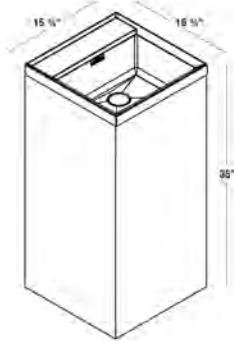

STELLÉ COLLECTION

PEDESTAL – NO DOOR 15-3/4", 17-3/4" and 23-3/4" LENGTH

(400, 451 and 603 mm LENGTH)

3 INTEGRATED COUNTERTOP SELECTION SOLD SEPARATELY Refer to specified page for pricing

PEDESTALS

STL1616

MATCH WITH