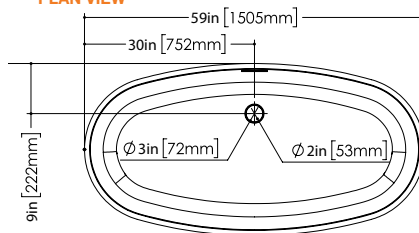

FAUCET INSTALLATION

Wall-mounted, floor-mounted or column for wall or deck mounted faucet (direct deck-mounted is not possible).

1 SELECT MODEL (Ex.: BOV04-PC-GA)

MADE OF WETMAR BIO™

CODE	POSITION	MATTE (MA)	TRUE HIGH GLOSS™ (GA)	NEW MATTE BLACK (MBL) MATTE GREY (MGR)
BOV 04	Freestanding	$4950	$5400	$6600

2 SELECT DRAIN AND OVERFLOW TRIM FINISH Append selection to code (Ex.: BOV04-PC-GA)

	WHITE	POLISHED CHROME	BRUSHED NICKEL	PRICE	MATTE BLACK	NEW MATTE GREY	SATIN BRASS	PRICE
Drain cover and o/f metal trim		-PC	-BN	No charge	-MB	-MGRMB	-SB	+$300
Drain cover only (o/f without trim)	-WHNT	-PCNT	-BNNT	No charge	-MBNT	-MGRNT	-SBNT	+$200

3 SELECT PLUMBING CONNECTION Append selection to code (Ex.: BOV04-PC-COP-GA)

This tub is equipped with **WETSTYLE Plug & Bathe™** overflow and drain connection system.

Included	DESCRIPTION	PRICE
Standard ABS connection		No charge
-COP	Copper connection (local code dependant)	+$230

4 SELECT FINISH Append selection to code (Ex.: BOV04-PC-GA)

ADD TO CODE	DESCRIPTION
-GA, -MA, NEW -MBL, -MGR	White True High Gloss™, White Matte, Matte Black, Matte Grey

NEW - CUSTOM COLORS AVAILABLE +$2400 to price of Gloss (GA) finish
RAL/Pantone code or color sample to be specified

PLAN VIEW