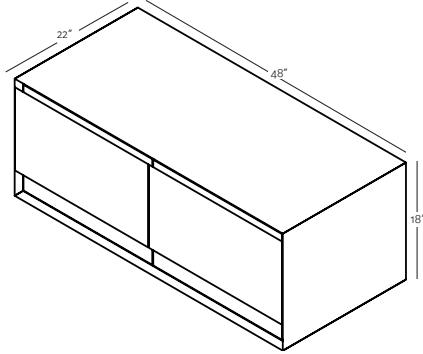

VANITY 18" height Wall-mount – 2 drawers 48" and 60"

(1219 and 1525 mm length)

M4818WM

M6018WM

3 INTEGRATED COUNTERTOP SELECTION (sold separately)

REFER TO LAVATORY SECTION FOR COUNTERTOP PRICING
· 2" / 4" height models