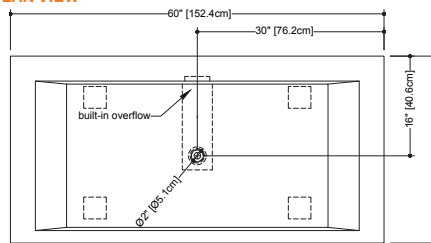

2 SELECT DRAIN AND OVERFLOW TRIM FINISH Append selection to code (Ex.: BC0901-PC-GA)

	WHITE	POLISHED CHROME	BRUSHED NICKEL	PRICE	MATTE BLACK	SATIN BRASS	PRICE
Drain cover and o/f metal trim		-PC	-BN	No charge	-MB	-SB	+$300
Drain cover only (o/f without trim)	-WHNT	-PCNT	-BNNT	No charge	-MBNT	-SBNT	+$200

3 SELECT PLUMBING CONNECTION Append selection to code (Ex.: BC0901-PC-COP-GA)

This tub is equipped with WETSTYLE Plug & Bathe™ overflow and drain connection system. **PRICE**

Included	Standard ABS connection	No charge
-COP	Copper connection (local code dependant)	+$230

4 SELECT FINISH Append selection to code (Ex.: BC0901-PC-GA)

ADD TO CODE	DESCRIPTION
-GA, -MA	White True High Gloss™, White Matte

NEW - CUSTOM COLORS AVAILABLE +$2400 to price of Gloss (GA) finish
RAL/Pantone code or color sample to be specified

IMPORTANT

All WETSTYLE tubs are equipped with our **Plug & Bathe™** overflow/drain system permitting installation completely from above without the need to open the floor from beneath; there is no need for an island drain or similar supplemental connection equipment.

BATHTUB INSTALLATION SUPPLIES

A 1/4" tile flange will be supplied to comply with the requested position. Installed at the factory to prevent water leakage, this must be placed directly on the partition framing prior to the installation of drywall.

PLAN VIEW