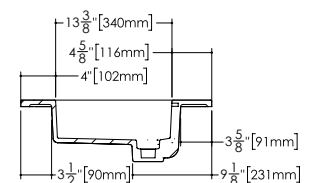

SIDE VIEW

NOTE: Approximate measurement. The manufacturer accepts 1/4" (6.35 mm) variance. WETSTYLE cannot be responsible for any technical errors and reserves the right to make revisions without notice.