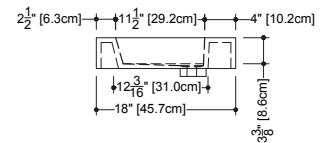

CUBE COLLECTION METRO SERIES

VCM 24 24" x 18" x 4"

(610 x 457 x 102 mm)

VCMS 24 24" x 18" x 2"

(610 x 457 x 51 mm)

1 SELECT MODEL AND FAUCET HOLES CONFIGURATION

- 1A - Without overflow
- or 1B - With overflow
- + 1Bi - Overflow trim finish

2 SELECT FINISH

3 OPTION

Pop-up drain p.316

4 FLOATING SINK BRACKET SYSTEM

Only offered with VCM24 (4" height)

Important: Bracket and/or decorative trim must be ordered at the same time as the lavatory. p.83

WEIGHT: 19 lb (US) 9 kg (CA)
APPROXIMATE DELIVERY: 4 weeks
FREIGHT: Consult Freight Annex

1A MODEL WITHOUT OVERFLOW (Ex.: VCM-24-1-GA)

MADE OF WETMAR BIO™

4" HEIGHT 2" SEMI-RECESSED

CODE	CODE	FAUCET HOLE	OVERFLOW	MATTE (MA)	TRUE HIGH GLOSS™ (GA)
VCM-24	VCMS-24	No hole	None	$855	$970
VCM-24-1	VCMS-24-1	1 hole for mono faucet	None	$895	$1010
VCM-24-8	VCMS-24-8	3 holes for 8" c/c faucet	None	$915	$1030

1B MODEL WITH OVERFLOW (Ex.: VCM-24-O-1-PC-GA)

4" HEIGHT 2" SEMI-RECESSED

CODE	CODE	FAUCET HOLE	OVERFLOW	MATTE (MA)	TRUE HIGH GLOSS™ (GA)
VCM-24-O	VCMS-24-O	No hole	Overflow	$960	$1090
VCM-24-O-1	VCMS-24-O-1	1 hole for mono faucet	Overflow	$1000	$1130
VCM-24-O-8	VCMS-24-O-8	3 holes for 8" c/c faucet	Overflow	$1020	$1150

+ 1Bi SELECT OVERFLOW TRIM FINISH Append selection to code (Ex.: VCM-24-O-1-PC-GA)

ADD TO CODE	DESCRIPTION	PRICE
-NT, -PC, -BN	No Trim, Polished Chrome, Brushed Nickel	No charge
-MB, -SB	Matte Black, Satin Brass	+$50

2 SELECT FINISH Append selection to code (Ex.: VCM-24-O-1-PC-GA)

ADD TO CODE	DESCRIPTION
-GA, -MA	White True High Gloss™, White Matte

CUBE METRO LAVATORY

PLAN VIEW

VCM 24

SIDE VIEW

VCMS 24

NOTE: Approximate measurement. The manufacturer accepts 1/4" (6.35 mm) variance. WETSTYLE cannot be responsible for any technical errors and reserves the right to make revisions without notice.