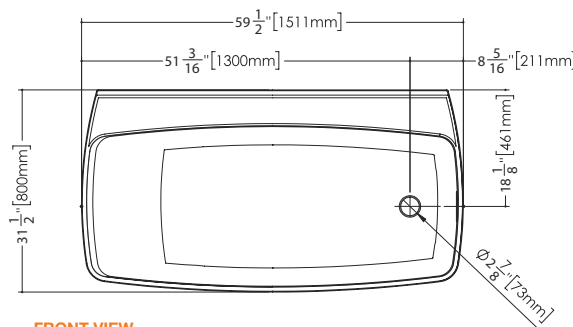

PERSPECTIVE VIEW

NOTE: Approximate measurement. The manufacturer accepts 1/4" (6.35 mm) variance. WETSTYLE cannot be responsible for any technical errors and reserves the right to make revisions without notice.

1 SELECT MODEL (Ex.: BLB01-PC-GA)

MADE OF WETMAR BIO™

CODE	POSITION	OPTIONAL WHITE TRAP ACCESS	MATTE (MA)	TRUE HIGH GLOSS™ (GA)	NEW MATTE BLACK (MBL) MATTE GREY (MGR)
BLB 0101	Freestanding	Available, must be specified if required	$5615	$6265	$7465
BLB 0102	Back wall	N/A	$5615	$6265	$7465

2 SELECT DRAIN AND OVERFLOW TRIM FINISH Append selection to code (Ex.: BLB01-PC-GA)

(MGR overflow trim not available)

	WHITE	POLISHED CHROME	BRUSHED NICKEL	PRICE	MATTE BLACK	NEW MATTE GREY	SATIN BRASS	PRICE
Drain cover and o/f metal trim		-PC	-BN	No charge	-MB	-MGRMB	-SB	+$300
Drain cover only (o/f without trim)	-WHNT	-PCNT	-BNNT	No charge	-MBNT	-MGRNT	-SBNT	+$200

3 SELECT PLUMBING CONNECTION Append selection to code (Ex.: BLB01-PC-COP-GA)

This tub is equipped with **WETSTYLE Plug & Bathe™** overflow and drain connection system.

Included	Standard ABS connection	PRICE
-COP	Copper connection (local code dependant)	+$230

4 SELECT FINISH Append selection to code (Ex.: BLB01-PC-GA)

ADD TO CODE	DESCRIPTION
-GA, -MA, NEW -MBL, -MGR	White True High Gloss™, White Matte, Matte Black, Matte Grey

NEW - CUSTOM COLORS AVAILABLE +$2400 to price of Gloss (GA) finish
RAL/Pantone code or color sample to be specified

PLAN VIEW