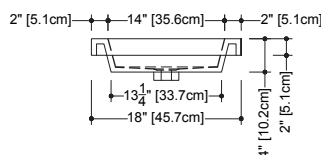

VCMS 18

FRONT VIEW