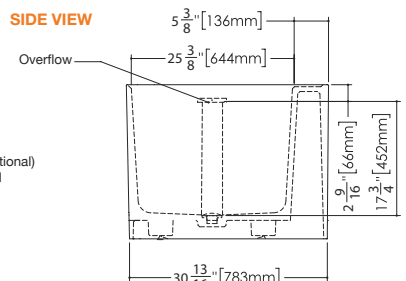

PLAN VIEW

PERSPECTIVE VIEW

FRONT VIEW

SIDE VIEW

LAB COLLECTION

BLB 02 65-7/8" x 30" x 24"

(1673 x 762 x 610 mm)

LAB BATHTUB