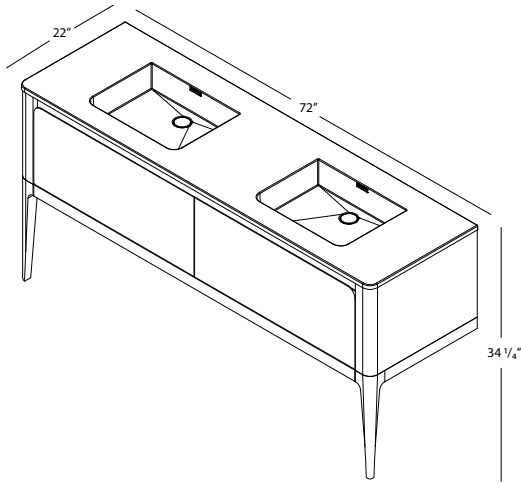

BAUHAUS COLLECTION

NEW

BAUHAUS 72" Wall-mount with legs

1 NOTES

THIS UNIT MUST BE SECURED TO THE WALL

WOOD: All natural wood finishes, AWI Rated 5 Finish, FSC Certified, CARB Compliant, Formaldehyde free, may differ slightly from sample or pictures as natural wood grains vary somewhat from piece to piece adding natural beauty and character making each made-to-order piece unique

IMPORTANT: Please indicate on your purchase order your choice of lavatory. Must be purchased with a WETSTYLE Bauhaus integrated countertop (sold separately). Vessel sinks cannot be used with Bauhaus vanities, unless a countertop is used.

DRAWERS CONFIGURATION

LEFT
Horseshoe

RIGHT
Horseshoe

APPROXIMATE
DELIVERY:

4-6 weeks

FREIGHT:

Consult Freight Annex

2 AVAILABLE CONFIGURATIONS (ex: EBHS72WML-L28W1)

CONFIGURATION	DRAWER FAÇADE AND SIDES	TRIM AND LEGS	NEXT STEP
LW	Lacquer (L)	Wood (W)	Go to 3.1
WW	Wood (W)	Wood (W)	Go to 3.2
LL	Lacquer (L)	Lacquer (L)	Go to 3.3
WL	Wood (W)	Lacquer (L)	Go to 3.4

HOW TO BUILD A CODE

Bauhaus 72" Wall-Mount with Legs with St. Har. Grey Drawer/Sides and Oak Natural Trim & Legs Example: EBHS72WML	DRAWER FAÇADE AND SIDES		TRIM AND LEGS		Use opposite page to ensure your finish combination is possible
	W or L	Color code	W or L	Color code	
	-L	-28	-W	-1	

4 INTEGRATED COUNTERTOP SELECTION SOLD SEPARATELY

REFER TO LAVATORY SECTION FOR COUNTERTOP PRICING
Lavatory and vanity must be ordered at the same
time as the lavatory requires special preparation
at the factory

NOTE: Approximate measurement. The manufacturer accepts 1/4" (6.35 mm) variance. WETSTYLE cannot be responsible for any technical errors and reserves the right to make revisions without notice.