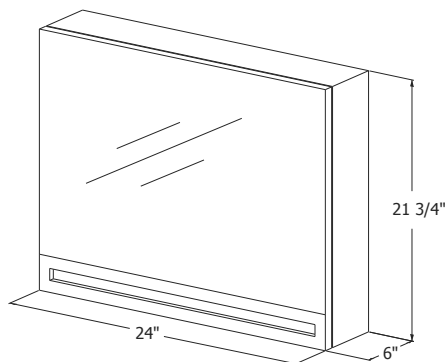

(610 and 762 mm length)

1 NOTES

WOOD: All natural wood finishes, AWI Rated 5 Finish, FSC Certified, CARB Compliant, Formaldehyde, free may differ slightly from sample or pictures as natural wood grains vary somewhat from piece to piece adding natural beauty and character making each made-to-order piece unique.

2 MODEL SELECTION

LENGTH		FINISHES					
INCHES	CM	WOOD	WENGE (2)	WHITE (5)	BLACK (31)		PRICE
24	61	OAK	ELR24MU-2	ELR24MU-5	ELR24MU-31		$2185
30	76	OAK	ELR30MU-2	ELR30MU-5	ELR30MU-31		$2220
INCHES	CM	WOOD	ST. HAR. GREY (36)	COFFEE BEAN (37)	SMOKED (38)		PRICE
24	61	OAK	ELR24MU-36	ELR24MU-37	ELR24MU-38		$2185
30	76	OAK	ELR30MU-36	ELR30MU-37	ELR30MU-38		$2220
INCHES	CM	WOOD	MOCHA (71)	CHARCOAL (72)			PRICE
24	61	OAK PLANK EFFECT	ELR24MU-71	ELR24MU-72			$2185
30	76	OAK PLANK EFFECT	ELR30MU-71	ELR30MU-72			$2220
INCHES	CM	WOOD	NATURAL (1)				PRICE
24	61	OAK	ELR24MU-1				$2415
30	76	OAK	ELR30MU-1				$2460
INCHES	CM	WOOD	NATURAL (11)	NATURAL NO CALICO (12)	CHOCOLATE (16)		PRICE
24	61	WALNUT	ELR24MU-11	ELR24MU-12	ELR24MU-16		$2415
30	76	WALNUT	ELR30MU-11	ELR30MU-12	ELR30MU-16		$2460
INCHES	CM	LACQUER	WHITE (21)	ST. HAR. GREY (28)	BLACK (29)	NEW PACIFIC BLUE (27)	PRICE
24	61	MAT	ELR24MU-21	ELR24MU-28	ELR24MU-29	ELR24MU-27	$2290
30	76	MAT	ELR30MU-21	ELR30MU-28	ELR30MU-29	ELR30MU-27	$2320
INCHES	CM	WOOD	EUCALYPTUS* (81)	MOZAMBIQUE* (82)			PRICE
24	61	PREMIUM	ELR24MU-81	ELR24MU-82			$2835
30	76	PREMIUM	ELR30MU-81	ELR30MU-82			$2905

ELR24MU