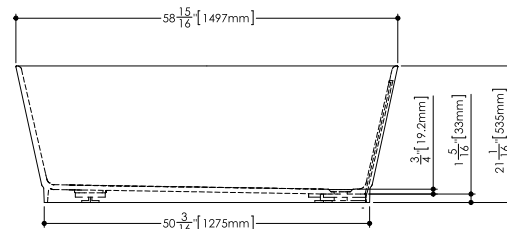

STRAIGHT COLLECTION

BST 01 58-15/16" x 27-15/16" x 21-1/16"

(1497 x 710 x 535 mm)

1. 1 SELECT MODEL
2. 2 SELECT DRAIN AND OVERFLOW FINISH
3. 3 SELECT PLUMBING CONNECTION
4. 4 SELECT FINISH
5. 5 ACCESSORIES

Oak bridge **WENGE** shade Included
Other shades must be specified p.308
Head Pillow HP01-5 p.313
Columns for wall or COL-WALL p.310
deck mounted faucets COL-DECK p.310

CAPACITY: 79 gal (US) 299 l (CA)
WEIGHT: 127 lb (US) 58 kg (CA)
APPROXIMATE DELIVERY: 4 - 6 weeks
FREIGHT: Consult Freight Annex

WETSTYLE Plug & Bathe™ overflow and drain connection system includes:

- Soft-touch pop-up drain, for built-in overflow. Fits both 1 - 1/2" ABS drain waste and 1 - 1/2" tubular brass
- 1 - 1/2" ABS direct vertical drain waste fitting (copper/brass options also available)
- 1 - 1/2" ABS 90° Elbow drain waste fitting (copper/brass options also available)

IMPORTANT

All WETSTYLE tubs are equipped with our **Plug & Bathe™** overflow/drain system permitting installation completely from above without the need to open the floor from beneath; there is no need for an island drain or similar supplemental connection equipment.

FAUCET INSTALLATION

Wall-mounted, floor-mounted or column for wall or deck mounted faucet (direct deck-mounted is not possible).

1 SELECT MODEL (Ex.: BST01-PC-GA)

MADE OF WETMAR BIO™

CODE	POSITION	MATTE (MA)	TRUE HIGH GLOSS™ (GA)
BST 01	Freestanding	$4650	$5215

2 SELECT DRAIN AND OVERFLOW TRIM FINISH Append selection to code (Ex.: BST01-PC-GA)

	WHITE	POLISHED CHROME	BRUSHED NICKEL	PRICE	MATTE BLACK	SATIN BRASS	PRICE
Drain cover and o/f metal trim		-PC	-BN	No charge	-MB	-SB	+$300
Drain cover only (o/f without trim)	-WHNT	-PCNT	-BNNT	No charge	-MBNT	-SBNT	+$200

3 SELECT PLUMBING CONNECTION Append selection to code (Ex.: BST01-PC-COP-GA)