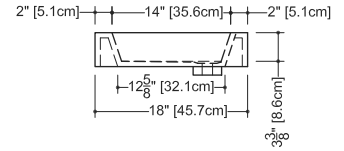

CUBE COLLECTION

VC 18 18" x 18" x 4"

(457 x 457 x 102 mm)

VCS 18 18" x 18" x 2"

(457 x 457 x 51 mm)

1 SELECT MODEL AND FAUCET HOLES CONFIGURATION

- 1A - Without overflow
- or
- 1B - With overflow
- +
- 1Bi - Overflow trim finish

2 SELECT FINISH

3 OPTION

Pop-up drain

p.316

WEIGHT: 23 lb (US) 11 kg (CA)
APPROXIMATE DELIVERY: 4 weeks
FREIGHT: Consult Freight Annex

1A MODEL WITHOUT OVERFLOW (Ex.: VC-18-1-GA)

MADE OF WETMAR BIO™

4" HEIGHT 2" SEMI-RECESSED

CODE	CODE	FAUCET HOLE	OVERFLOW	MATTE (MA)	TRUE HIGH GLOSS™ (GA)
VC-18	VCS-18	No hole	None	$820	$930

1B MODEL WITH OVERFLOW (Ex.: VC-18-O-1-PC-GA)

4" HEIGHT 2" SEMI-RECESSED

CODE	CODE	FAUCET HOLE	OVERFLOW	MATTE (MA)	TRUE HIGH GLOSS™ (GA)
VC-18-O	VCS-18-O	No hole	Overflow	$925	$1050

+ 1Bi SELECT OVERFLOW TRIM FINISH Append selection to code (Ex.: VC-18-O-1-PC-GA)

ADD TO CODE	DESCRIPTION	PRICE
-NT, -PC, -BN	No Trim, Polished Chrome, Brushed Nickel	No charge
-MB, -SB	Matte Black, Satin Brass	+$50

2 SELECT FINISH Append selection to code (Ex.: VC-18-O-1-PC-GA)

ADD TO CODE	DESCRIPTION
-GA, -MA	White True High Gloss™, White Matte

CUBE LAVATORY

PLAN VIEW

VC 18

SIDE VIEW

NOTE: Approximate measurement. The manufacturer accepts 1/4" (6.35 mm) variance. WETSTYLE cannot be responsible for any technical errors and reserves the right to make revisions without notice.