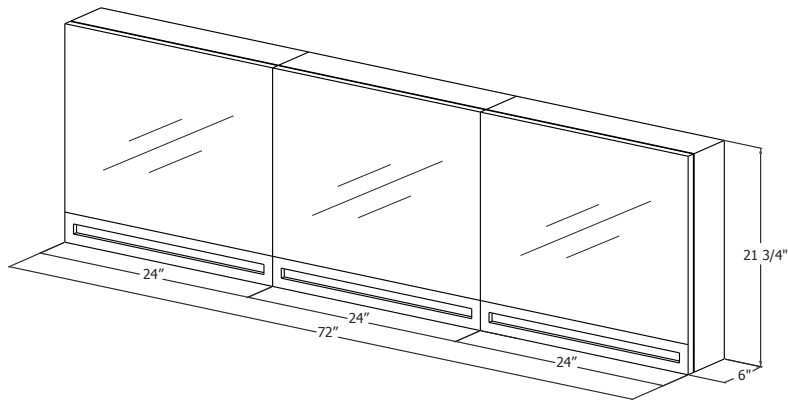

NOTE: Approximate measurement. The manufacturer accepts 1/4" (6.35 mm) variance. WETSTYLE cannot be responsible for any technical errors and reserves the right to make revisions without notice.