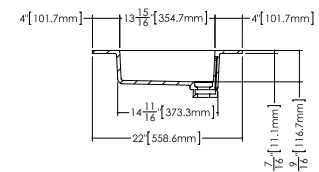

SIDE VIEW

NOTE: Approximate measurement. The manufacturer accepts 1/4" (6.35 mm) variance. WETSTYLE cannot be responsible for any technical errors and reserves the right to make revisions without notice.