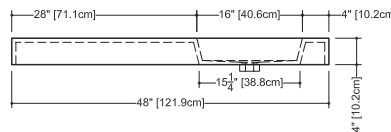

VC 48R

FRONT VIEW