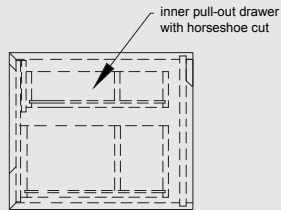

DRAWER CONFIGURATION

Internal side view
with horseshoe cut
(All models)

NOTE: Approximate measurement. The manufacturer accepts 1/4" (6.35 mm) variance. WETSTYLE cannot be responsible for any technical errors and reserves the right to make revisions without notice.