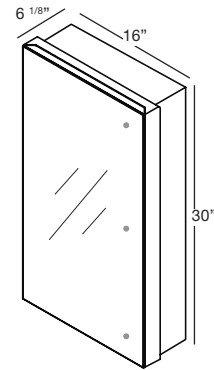

M1630MER-REC