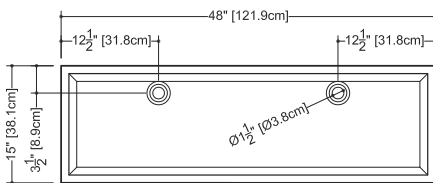

VC 848A (weight 37 lb/17 kg)

PLAN VIEW

FRONT VIEW