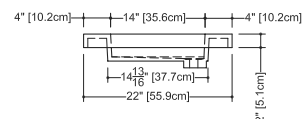

SIDE VIEW

NOTE: Approximate measurement. The manufacturer accepts 1/4" (6.35 mm) variance. WETSTYLE cannot be responsible for any technical errors and reserves the right to make revisions without notice.