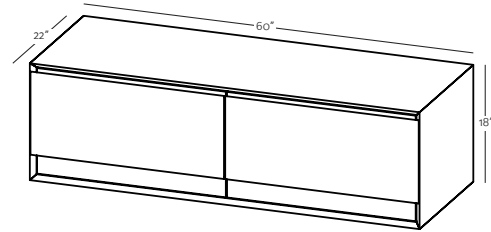

VANITY 18" height Wall-mount – 2 drawers 48" and 60"

(1219 and 1525 mm length)

M4818WM

M6018WM

3 INTEGRATED COUNTERTOP SELECTION (sold separately)

REFER TO LAVATORY SECTION FOR COUNTERTOP PRICING
· 2" / 4" height models