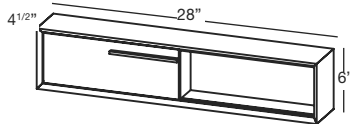

M COLLECTION

STORAGE CABINET 6" 16", 18", 22", 28", 34", 40", 46", 58" and 70" (406, 457, 559, 711, 864, 1016, 1168, 1473 and 1778 mm length)

2 MODEL SELECTION (continued)

LENGTH		FINISHES			PRICE
INCHES	CM	WOOD	EUCALYPTUS (81)*	MOZAMBIQUE (82)*	
16"	41	PREMIUM	M16ST-81	M16ST-82	$835
18"	46	PREMIUM	M18ST-81	M18ST-82	$875
22"	56	PREMIUM	M22ST-81	M22ST-82	$1635
28"	71	PREMIUM	M28ST-81	M28ST-82	$1735
34"	86	PREMIUM	M34ST-81	M34ST-82	$1805
40"	102	PREMIUM	M40ST-81	M40ST-82	$1985
46"	117	PREMIUM	M46ST-81	M46ST-82	$2015
58"	147	PREMIUM	M58ST-81	M58ST-82	$2415
70"	178	PREMIUM	M70ST-81	M70ST-82	$3015

M28ST

M COLLECTION

APPROXIMATE DELIVERY: 4 weeks - *6 weeks for premium finishes
FREIGHT: Consult Freight Annex

NOTE: Approximate measurement. The manufacturer accepts 1/4" (6.35 mm) variance. WETSTYLE cannot be responsible for any technical errors and reserves the right to make revisions without notice.