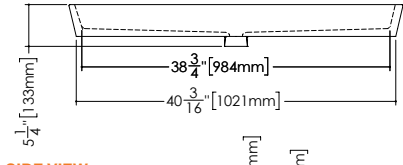

PLAN VIEW

FRONT VIEW

SIDE VIEW

VC 842A (weight 33 lb/15 kg)

PLAN VIEW

FRONT VIEW

SIDE VIEW

VC 848A (weight 37 lb/17 kg)