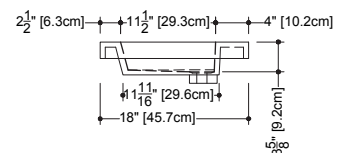

SIDE VIEW

NOTE: Approximate measurement. The manufacturer accepts 1/4" (6.35 mm) variance. WETSTYLE cannot be responsible for any technical errors and reserves the right to make revisions without notice.