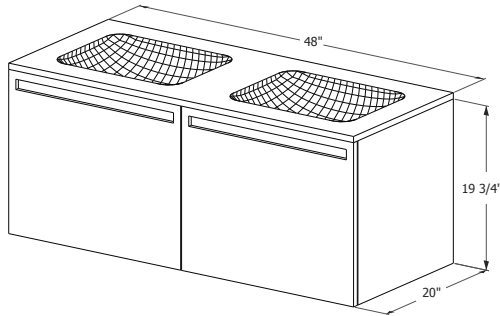

ELEMENT RAFFINÉ COLLECTION

VANITY 48", 60" & 72" Wall-mount – 2 drawers + 2 inner drawers

(1219, 1524, and 1829 mm length)

ELR48WM

ELR60WM

3 INTEGRATED COUNTERTOP SELECTION (sold separately)

REFER TO LAVATORY SECTION FOR COUNTERTOP PRICING
IMPORTANT: Element vanities are 20" in depth front to back.