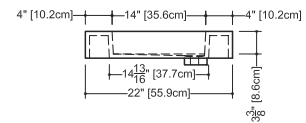

CUBE COLLECTION

VC 36 36" x 22" x 4"

(914 x 559 x 102 mm)

VCS 36 36" x 22" x 2"

(914 x 559 x 51 mm)

CUBE LAVATORY

1 SELECT MODEL AND FAUCET HOLES CONFIGURATION

- 1A - Without overflow
- or 1B - With overflow
- + 1Bi - Overflow trim finish

2 SELECT FINISH

3 OPTION

Pop-up drain p.316

4 FLOATING SINK BRACKET SYSTEM

Important: Bracket and/or decorative trim must be ordered at the same time as the lavatory. p.83

WEIGHT: 34 lb (US) 26 kg (CA)
APPROXIMATE DELIVERY: 4 weeks
FREIGHT: Consult Freight Annex

1A MODEL WITHOUT OVERFLOW (Ex.: VC-36-1-GA)

MADE OF WETMAR BIO™

4" HEIGHT 2" SEMI-RECESSED

CODE	CODE	FAUCET HOLE	OVERFLOW	MATTE (MA)	TRUE HIGH GLOSS™ (GA)
VC-36	VCS-36	No hole	None	$1215	$1365
VC-36-1	VCS-36-1	1 hole for mono faucet	None	$1250	$1415
VC-36-8	VCS-36-8	3 holes for 8" c/c faucet	None	$1270	$1435

1B MODEL WITH OVERFLOW (Ex.: VC-36-O-1-PC-GA)

4" HEIGHT 2" SEMI-RECESSED

CODE	CODE	FAUCET HOLE	OVERFLOW	MATTE (MA)	TRUE HIGH GLOSS™ (GA)
VC-36-O	VCS-36-O	No hole	Overflow	$1315	$1495
VC-36-O-1	VCS-36-O-1	1 hole for mono faucet	Overflow	$1355	$1535
VC-36-O-8	VCS-36-O-8	3 holes for 8" c/c faucet	Overflow	$1375	$1555

+ 1Bi SELECT OVERFLOW TRIM FINISH Append selection to code (Ex.: VC-36-O-1-PC-GA)

ADD TO CODE	DESCRIPTION	PRICE
-NT, -PC, -BN	No Trim, Polished Chrome, Brushed Nickel	No charge
-MB, -SB	Matte Black, Satin Brass	+$50

2 SELECT FINISH Append selection to code (Ex.: VC-36-O-1-PC-GA)

ADD TO CODE	DESCRIPTION
-GA, -MA	White True High Gloss™, White Matte

PLAN VIEW

VC 36

SIDE VIEW

VCS 36

NOTE: Approximate measurement. The manufacturer accepts 1/4" (6.35 mm) variance. WETSTYLE cannot be responsible for any technical errors and reserves the right to make revisions without notice.