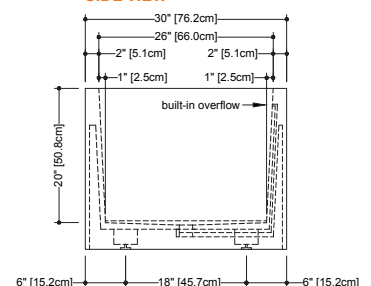

SIDE VIEW

CUBE COLLECTION

BC 05 72" x 40" x 24" Drop-in bathtub - no apron

(1829 x 1016 x 610 mm)

- 1 SELECT MODEL
- 2 SELECT DRAIN AND OVERFLOW FINISH
- 3 SELECT PLUMBING CONNECTION
- 4 SELECT FINISH
- 5 ACCESSORIES