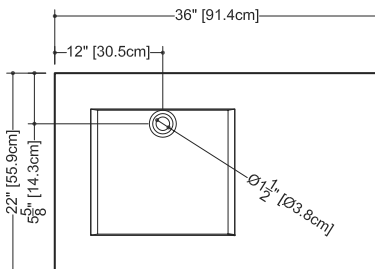

VCS 36L 36" x 22" x 2"

(914 x 559 x 51 mm)

CUBE LAVATORY

1 SELECT MODEL AND FAUCET HOLES CONFIGURATION

- 1A - Without overflow
- or
- 1B - With overflow
- +
- 1Bi - Overflow trim finish

2 SELECT FINISH

3 OPTION

Pop-up drain p.316

4 FLOATING SINK BRACKET SYSTEM

Important: Bracket and/or decorative trim must be ordered at the same time as the lavatory. p.83

WEIGHT: 32 lb (US) 15 kg (CA)
APPROXIMATE DELIVERY: 4 weeks
FREIGHT: Consult Freight Annex

1A MODEL WITHOUT OVERFLOW (Ex.: VC-36L-1-GA)

MADE OF WETMAR BIO™

4" HEIGHT 2" SEMI-RECESSED

CODE	CODE	FAUCET HOLE	OVERFLOW	MATTE (MA)	TRUE HIGH GLOSS™ (GA)
VC-36L	VCS-36L	No hole	None	$1065	$1210
VC-36L-1	VCS-36L-1	1 hole for mono faucet	None	$1105	$1250
VC-36L-8	VCS-36L-8	3 holes for 8" c/c faucet	None	$1125	$1285

1B MODEL WITH OVERFLOW (Ex.: VC-36L-O-1-PC-GA)

4" HEIGHT 2" SEMI-RECESSED

CODE	CODE	FAUCET HOLE	OVERFLOW	MATTE (MA)	TRUE HIGH GLOSS™ (GA)
VC-36L-O	VCS-36L-O	No hole	Overflow	$1170	$1330
VC-36L-O-1	VCS-36L-O-1	1 hole for mono faucet	Overflow	$1210	$1370
VC-36L-O-8	VCS-36L-O-8	3 holes for 8" c/c faucet	Overflow	$1230	$1390

+ 1Bi SELECT OVERFLOW TRIM FINISH Append selection to code (Ex.: VC-36L-O-1-PC-GA)

ADD TO CODE	DESCRIPTION	PRICE
-NT, -PC, -BN	No Trim, Polished Chrome, Brushed Nickel	No charge
-MB, -SB	Matte Black, Satin Brass	+$50

2 SELECT FINISH Append selection to code (Ex.: VC-36L-O-1-PC-GA)

ADD TO CODE	DESCRIPTION
-GA, -MA	White True High Gloss™, White Matte

PLAN VIEW

VC 36L