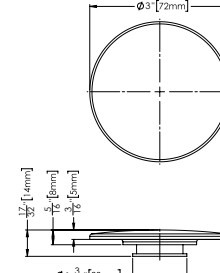

PLAN VIEW

B-DCAP
(for bathtubs)

APPROXIMATE DELIVERY: 3 weeks
FREIGHT: Consult Freight Annex

FOR BATHTUBS		
CODE	FINISHED	PRICE
B-DCAP-MA*	Bathtub drain cap in MAT (MA)	$200
B-DCAP-GA*	Bathtub drain cap in True High Gloss™ (GA)	$225
B-DCAP-MB	Bathtub drain cap in Matte Black (MB)	$265
B-DCAP-MBL*	Bathtub drain cap in Matte Black (MBL)	$275
B-DCAP-MGR*	Bathtub drain cap in Matte Grey (MGR)	$275
* Drain Cap MADE OF WETMAR BIO™		

NOTE: Approximate measurement. The manufacturer accepts 1/4" (6.35 mm) variance. WETSTYLE cannot be responsible for any technical errors and reserves the right to make revisions without notice.