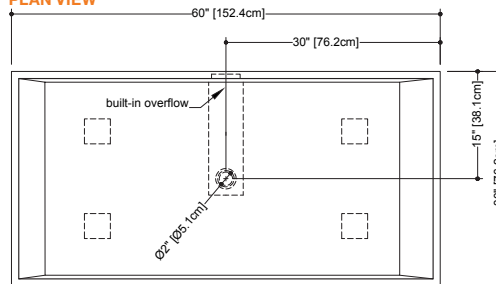

IMPORTANT

All WETSTYLE tubs are equipped with our **Plug & Bathe™** overflow/drain system permitting installation completely from above without the need to open the floor from beneath; there is no need for an island drain or similar supplemental connection equipment.

FAUCET INSTALLATION

Wall-mounted, floor-mounted or column for wall or deck mounted faucet (direct deck-mounted is not possible).

1 SELECT MODEL (Ex.: BC0801-PC-GA)

MADE OF WETMAR BIO™

CODE	POSITION	MATTE (MA)	TRUE HIGH GLOSS™ (GA)
BC 0801	Freestanding	$6265	$6955

2 SELECT DRAIN AND OVERFLOW TRIM FINISH Append selection to code (Ex.: BC0801-PC-GA)

	WHITE	POLISHED CHROME	BRUSHED NICKEL	PRICE	MATTE BLACK	SATIN BRASS	PRICE
Drain cover and o/f metal trim		-PC	-BN	No charge	-MB	-SB	+$300
Drain cover only (o/f without trim)	-WHNT	-PCNT	-BNNT	No charge	-MBNT	-SBNT	+$200

3 SELECT PLUMBING CONNECTION Append selection to code (Ex.: BC0801-PC-COP-GA)

This tub is equipped with **WETSTYLE Plug & Bathe™** overflow and drain connection system.

		PRICE
Included	Standard ABS connection	No charge
-COP	Copper connection (local code dependant)	+$230

4 SELECT FINISH Append selection to code (Ex.: BC0801-PC-GA)

ADD TO CODE	DESCRIPTION
-GA, -MA	White True High Gloss™, White Matte

NEW - CUSTOM COLORS AVAILABLE +$2400 to price of Gloss (GA) finish
RAL/Pantone code or color sample to be specified

PLAN VIEW