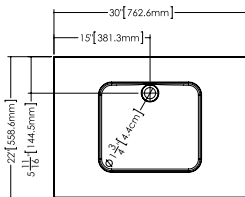

VDCOXS 30

PLAN VIEW