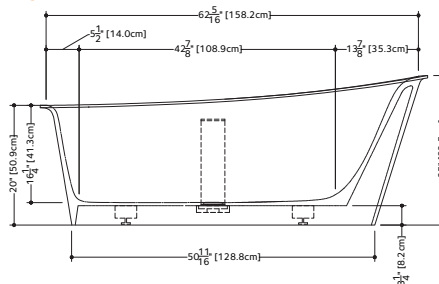

TULIP COLLECTION

BTP 01 64-13/16" x 34" x 20" / 25"

(1646 x 864 x 509/635 mm)

TULIP BATHTUB

1. 1 SELECT MODEL
2. 2 SELECT DRAIN AND OVERFLOW FINISH
3. 3 SELECT PLUMBING CONNECTION
4. 4 SELECT FINISH
5. 5 ACCESSORIES

Head Pillow HP01-5 p.313
Columns for wall or COL-WALL p.310
deck mounted faucets COL-DECK p.310

CAPACITY: 68 gal (US) 260 l (CA)
WEIGHT: 165 lb (US) 75 kg (CA)
APPROXIMATE DELIVERY: 4 - 6 weeks
FREIGHT: Consult Freight Annex

WETSTYLE Plug & Bathe™ overflow and drain connection system includes:

Soft-touch pop-up drain, for built-in overflow. Fits both 1 - 1/2" ABS drain waste and 1 - 1/2" tubular brass

1 - 1/2" ABS direct vertical drain waste fitting (copper/brass options also available)

1 - 1/2" ABS 90° Elbow drain waste fitting (copper/brass options also available)

IMPORTANT

All WETSTYLE tubs are equipped with our **Plug & Bathe™** overflow/drain system permitting installation completely from above without the need to open the floor from beneath; there is no need for an island drain or similar supplemental connection equipment.

FAUCET INSTALLATION

Wall-mounted, floor-mounted or column for wall or deck mounted faucet (direct deck-mounted is not possible).

1 SELECT MODEL (Ex.: BTP01-R-PC-GA)

MADE OF WETMAR BIO™

CODE	POSITION	MATTE (MA)	DUAL † (DA)	TRUE HIGH GLOSS™ (GA)
BTP 01-R	Freestanding Right	$5890	$6075	$6495
BTP 01-L	Freestanding Left	$5890	$6075	$6495

2 SELECT DRAIN AND OVERFLOW TRIM FINISH Append selection to code (Ex.: BTP01-R-PC-GA)

	WHITE	POLISHED CHROME	BRUSHED NICKEL	PRICE	MATTE BLACK	SATIN BRASS	PRICE
Drain cover and o/f metal trim		-PC	-BN	No charge	-MB	-SB	+$300
Drain cover only (o/f without trim)	-WHNT	-PCNT	-BNNT	No charge	-MBNT	-SBNT	+$200

3 SELECT PLUMBING CONNECTION Append selection to code (Ex.: BTP01-R-PC-COP-GA)