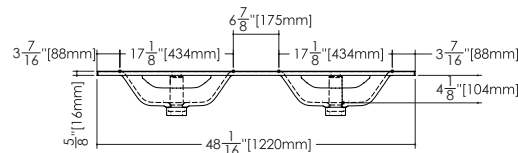

ELEMENT COLLECTION

VELXS 48 48" x 20" x 5/8"

(1220 x 508 x 16 mm)

1 SELECT MODEL AND FAUCET HOLES CONFIGURATION

- 1A - Without overflow
- or
- 1B - With overflow
- + 1Bi - Overflow trim finish

2 SELECT FINISH

3 OPTION

Pop-up drain p.316

WEIGHT:	31 lb (US)	14 kg (CA)
APPROXIMATE DELIVERY:	4 weeks	
FREIGHT:	Consult Freight Annex	

1A MODEL WITHOUT OVERFLOW (Ex.: VELXS-48-1-GA)

MADE OF WETMAR BIO™

CODE	FAUCET HOLE	OVERFLOW	MATTE (MA)	TRUE HIGH GLOSS™ (GA)
VELXS-48	No hole	None	$1285	$1620
VELXS-48-1	1 hole for mono faucet	None	$1345	$1680
VELXS-48-8	3 holes for 8" c/c faucet	None	$1365	$1700

1B MODEL WITH OVERFLOW (Ex.: VELXS-48-O-1-PC-GA)

MADE OF WETMAR BIO™

CODE	FAUCET HOLE	OVERFLOW	MATTE (MA)	TRUE HIGH GLOSS™ (GA)
VELXS-48-O	No hole	Overflow	$1415	$1800
VELXS-48-O-1	1 hole for mono faucet	Overflow	$1475	$1860
VELXS-48-O-8	3 holes for 8" c/c faucet	Overflow	$1495	$1880

+ 1Bi SELECT OVERFLOW TRIM FINISH Append selection to code (Ex.: VELXS-48-O-1-PC-GA)

ADD TO CODE	DESCRIPTION	PRICE
-NT, -PC, -BN	No Trim, Polished Chrome, Brushed Nickel	No charge
-MB, -SB	Matte Black, Satin Brass	+$100

2 SELECT FINISH Append selection to code (Ex.: VELXS-48-O-1-PC-GA)

ADD TO CODE	DESCRIPTION
-GA, -MA	White True High Gloss™, White Matte

FRONT VIEW

NOTE: Approximate measurement. The manufacturer accepts 1/4" (6.35 mm) variance. WETSTYLE cannot be responsible for any technical errors and reserves the right to make revisions without notice.