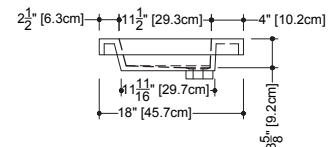

SIDE VIEW

NOTE: Approximate measurement. The manufacturer accepts 1/4" (6.35 mm) variance. WETSTYLE cannot be responsible for any technical errors and reserves the right to make revisions without notice.