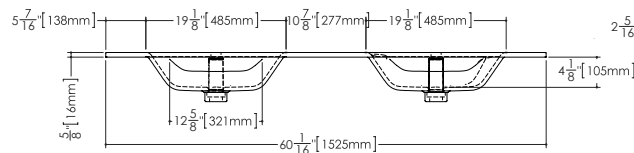

ELEMENT COLLECTION

VELXS 60 60" x 20" x 5/8"

(1524 x 508 x 16 mm)

1 SELECT MODEL AND FAUCET HOLES CONFIGURATION

- 1A - Without overflow
- or
- 1B - With overflow
- +
- 1Bi - Overflow trim finish

2 SELECT FINISH

3 OPTION

Pop-up drain

p.316

WEIGHT:	38 lb (US)	17 kg (CA)
APPROXIMATE DELIVERY:	4 weeks	
FREIGHT:	Consult Freight Annex	

1A MODEL WITHOUT OVERFLOW (Ex.: VELXS-60-1-GA)

MADE OF WETMAR BIO™

CODE	FAUCET HOLE	OVERFLOW	MATTE (MA)	TRUE HIGH GLOSS™ (GA)
VELXS-60	No hole	None	$1275	$1585
VELXS-60-1	1 hole for mono faucet	None	$1335	$1645
VELXS-60-8	3 holes for 8" c/c faucet	None	$1355	$1665

1B MODEL WITH OVERFLOW (Ex.: VELXS-60-O-1-PC-GA)

MADE OF WETMAR BIO™

CODE	FAUCET HOLE	OVERFLOW	MATTE (MA)	TRUE HIGH GLOSS™ (GA)
VELXS-60-O	No hole	Overflow	$1410	$1765
VELXS-60-O-1	1 hole for mono faucet	Overflow	$1470	$1825
VELXS-60-O-8	3 holes for 8" c/c faucet	Overflow	$1490	$1845

+ 1Bi SELECT OVERFLOW TRIM FINISH Append selection to code (Ex.: VELXS-60-O-1-PC-GA)

ADD TO CODE	DESCRIPTION	PRICE
-NT, -PC, -BN	No Trim, Polished Chrome, Brushed Nickel	No charge
-MB, -SB	Matte Black, Satin Brass	+$100

2 SELECT FINISH Append selection to code (Ex.: VELXS-60-O-1-PC-GA)

ADD TO CODE	DESCRIPTION
-GA, -MA	White True High Gloss™, White Matte

FRONT VIEW

NOTE: Approximate measurement. The manufacturer accepts 1/4" (6.35 mm) variance. WETSTYLE cannot be responsible for any technical errors and reserves the right to make revisions without notice.