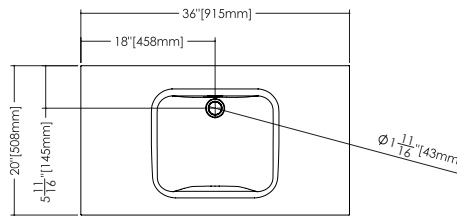

ELEMENT COLLECTION

VELXS 36 36" x 20" x 5/8"

(610 x 508 x 16 mm)

1 SELECT MODEL AND FAUCET HOLES CONFIGURATION

- 1A - Without overflow
- or
- 1B - With overflow
- + 1Bi - Overflow trim finish

2 SELECT FINISH

3 OPTION

Pop-up drain p.316

WEIGHT:	22 lb (US)	10 kg (CA)
APPROXIMATE DELIVERY:	4 weeks	
FREIGHT:	Consult Freight Annex	

1A MODEL WITHOUT OVERFLOW (Ex.: VELXS-36-1-GA)

MADE OF WETMAR BIO™

CODE	FAUCET HOLE	OVERFLOW	MATTE (MA)	TRUE HIGH GLOSS™ (GA)
VELXS-36	No hole	None	$1000	$1135
VELXS-36-1	1 hole for mono faucet	None	$1040	$1175
VELXS-36-8	3 holes for 8" c/c faucet	None	$1060	$1195

1B MODEL WITH OVERFLOW (Ex.: VELXS-36-O-1-PC-GA)

CODE	FAUCET HOLE	OVERFLOW	MATTE (MA)	TRUE HIGH GLOSS™ (GA)
VELXS-36-O	No hole	Overflow	$1105	$1255
VELXS-36-O-1	1 hole for mono faucet	Overflow	$1145	$1295
VELXS-36-O-8	3 holes for 8" c/c faucet	Overflow	$1165	$1315

+ 1Bi SELECT OVERFLOW TRIM FINISH Append selection to code (Ex.: VELXS-36-O-1-PC-GA)

ADD TO CODE	DESCRIPTION	PRICE
-NT, -PC, -BN	No Trim, Polished Chrome, Brushed Nickel	No charge
-MB, -SB	Matte Black, Satin Brass	+$100

2 SELECT FINISH Append selection to code (Ex.: VELXS-36-O-1-PC-GA)

ADD TO CODE	DESCRIPTION
-GA, -MA	White True High Gloss™, White Matte

PLAN VIEW