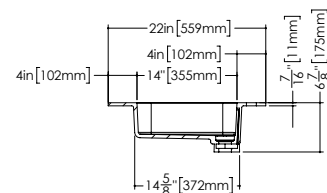

SIDE VIEW

NOTE: Approximate measurement. The manufacturer accepts 1/4" (6.35 mm) variance. WETSTYLE cannot be responsible for any technical errors and reserves the right to make revisions without notice.