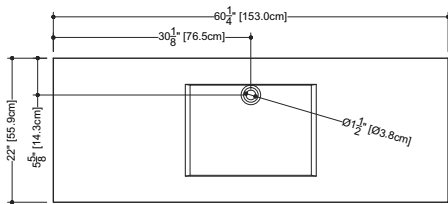

VCS 60C

(1530 x 559 x 51 mm)

1 SELECT MODEL AND FAUCET HOLES CONFIGURATION

- 1A - Without overflow
- or
- 1B - With overflow
- +
- 1Bi - Overflow trim finish

2 SELECT FINISH

3 OPTION

Pop-up drain

p.316

4 FLOATING SINK BRACKET SYSTEM

Important: Bracket and/or decorative trim must be ordered at the same time as the lavatory.

p.83

WEIGHT: 42 lb (US) 19 kg (CA)
APPROXIMATE DELIVERY: 4 weeks
FREIGHT: Consult Freight Annex

1A MODEL WITHOUT OVERFLOW (Ex.: VC-60C-1-GA)

MADE OF WETMAR BIO™

4" HEIGHT 2" SEMI-RECESSED

CODE	CODE	FAUCET HOLE	OVERFLOW	MATTE (MA)	TRUE HIGH GLOSS™ (GA)
VC-60C	VCS-60C	No hole	None	$1430	$1625
VC-60C-1	VCS-60C-1	1 hole for mono faucet	None	$1470	$1665
VC-60C-8	VCS-60C-8	3 holes for 8" c/c faucet	None	$1490	$1685

1B MODEL WITH OVERFLOW (Ex.: VC-60C-O-1-PC-GA)

4" HEIGHT 2" SEMI-RECESSED

CODE	CODE	FAUCET HOLE	OVERFLOW	MATTE (MA)	TRUE HIGH GLOSS™ (GA)
VC-60C-O	VCS-60C-O	No hole	Overflow	$1535	$1745
VC-60C-O-1	VCS-60C-O-1	1 hole for mono faucet	Overflow	$1575	$1785
VC-60C-O-8	VCS-60C-O-8	3 holes for 8" c/c faucet	Overflow	$1595	$1805

+ 1Bi SELECT OVERFLOW TRIM FINISH Append selection to code (Ex.: VC-60C-O-1-PC-GA)

ADD TO CODE	DESCRIPTION	PRICE
-NT, -PC, -BN	No Trim, Polished Chrome, Brushed Nickel	No charge
-MB, -SB	Matte Black, Satin Brass	+$50

2 SELECT FINISH Append selection to code (Ex.: VC-60C-O-1-PC-GA)

ADD TO CODE	DESCRIPTION
-GA, -MA	White True High Gloss™, White Matte

CUBE LAVATORY

PLAN VIEW

VC 60C