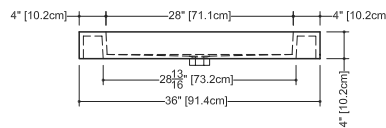

VC 36

FRONT VIEW