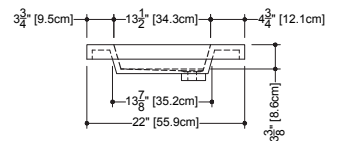

SIDE VIEW

NOTE: Approximate measurement. The manufacturer accepts 1/4" (6.35 mm) variance. WETSTYLE cannot be responsible for any technical errors and reserves the right to make revisions without notice.