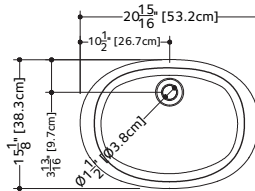

TULIP COLLECTION

VTP 821A 21" above counter

(533 mm)

1 SELECT MODEL AND FAUCET HOLES CONFIGURATION

- 1A - Without overflow
- or 1B - With overflow
- + 1Bi - Overflow trim finish

2 SELECT FINISH

3 OPTION

Pop-up drain

p.316

APPROXIMATE DELIVERY:	4 weeks
FREIGHT:	Consult Freight Annex

1A MODEL WITHOUT OVERFLOW (Ex.: VTP821A-GA)

MADE OF WETMAR BIO™

CODE	OVERFLOW	MATTE (MA)	DUAL† (DA)	TRUE HIGH GLOSS™ (GA)
VTP821A	None	$1010	$1070	$1150

1B MODEL WITH OVERFLOW (Ex.: VTP821A-O-PC-GA)

CODE	OVERFLOW	TRUE HIGH GLOSS™ (GA)	DUAL† (DA)	MATTE (MA)
VTP821A-O	Overflow	$1120	$1180	$1270

+ 1Bi SELECT OVERFLOW TRIM FINISH Append selection to code (Ex.: VTP821A-O-PC-GA)

ADD TO CODE	DESCRIPTION	PRICE
-NT, -PC, -BN	No Trim, Polished Chrome, Brushed Nickel	No charge
-MB, -SB	Matte Black, Satin Brass	+$50

2 SELECT FINISH Append selection to code (Ex.: VTP821A-O-PC-GA)

ADD TO CODE	DESCRIPTION
-GA, -DA, -MA,	White True High Gloss™, White Dual*, White Matte

† Dual finish: True High Gloss™ interior and rim and matte exterior

VTP 821A (weight 12 lb/5 kg)

PLAN VIEW

FRONT VIEW