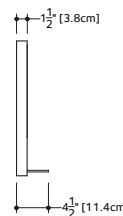

C COLLECTION – MIRRORS

VERTICAL MIRROR 28" height x 19" wide

(711 x 483 mm)

1 MODEL SELECTION

MATERIAL	FINISH	CODE	PRICE
Pure stainless steel	Brushed finish	C2819B	$1005
Pure stainless steel	Mirror finish	C2819M	$1345
Pure stainless steel	Matte Black	C2819MBL	$1545

Note: This is a pure stainless steel product (not chrome plated), grade 304

WEIGHT:	23 lb (US)	10 kg (CA)
APPROXIMATE DELIVERY:	< 1 week	
FREIGHT:	Consult Freight Annex	

HORIZONTAL MIRROR 19" height x 46" wide

(483 to 1168 mm)

1 MODEL SELECTION

MATERIAL	FINISH	CODE	PRICE
Pure stainless steel	Brushed finish	C1946B	$1455
Pure stainless steel	Mirror finish	C1946M	$1845

Note: This is a pure stainless steel product (not chrome plated), grade 304

WEIGHT:	39 lb (US)	18 kg (CA)
APPROXIMATE DELIVERY:	< 1 week	
FREIGHT:	Consult Freight Annex	

SIDE VIEW

FRONT VIEW

HORIZONTAL MIRROR 19" height x 58" wide

(483 to 1473 mm)

1 MODEL SELECTION

MATERIAL	FINISH	CODE	PRICE
Pure stainless steel	Brushed finish	C1958B	$1795
Pure stainless steel	Mirror finish	C1958M	$2220

Note: This is a pure stainless steel product (not chrome plated), grade 304

WEIGHT:	23 lb (US)	10 kg (CA)
APPROXIMATE DELIVERY:	< 1 week	
FREIGHT:	Consult Freight Annex	

SIDE VIEW

NOTE: Approximate measurement. The manufacturer accepts 1/4" (6.35 mm) variance. WETSTYLE cannot be responsible for any technical errors and reserves the right to make revisions without notice.