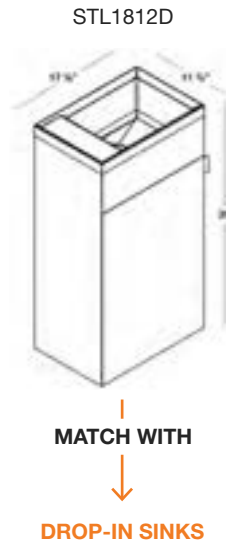

STELLÉ COLLECTION

PEDESTAL – WITH DOOR 15-3/4", 17-3/4" and 23-3/4" LENGTH

(400, 451 and 603 mm LENGTH)

3 INTEGRATED COUNTERTOP SELECTION SOLD SEPARATELY Refer to specified page for pricing

PEDESTALS

OR

*Sink deck can be installed on left or right side

APPROXIMATE DELIVERY	4 weeks 6 weeks for premium finishes (*)
FREIGHT	Consult Freight Annex

NOTE: Approximate measurement. The manufacturer accepts 1/4" (6.35 mm) variance. WETSTYLE cannot be responsible for any technical errors and reserves the right to make revisions without notice.