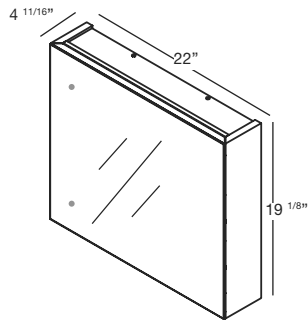

M COLLECTION

MIRRORED CABINET 19 1/8" Surface Mount – 16", 18" and 22"

(406, 457 and 559 mm length)

M16MEL

M16MER

M18MEL

M18MER

M22MEL