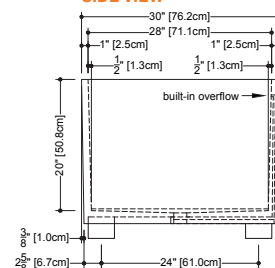

PLAN VIEW

FRONT VIEW

SIDE VIEW

NOTE: Approximate measurement. The manufacturer accepts 1/4" (6.35 mm) variance. WETSTYLE cannot be responsible for any technical errors and reserves the right to make revisions without notice.