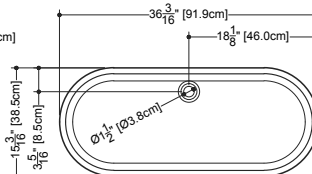

VOV 836U (weight 27 lb/12 kg)

PLAN VIEW