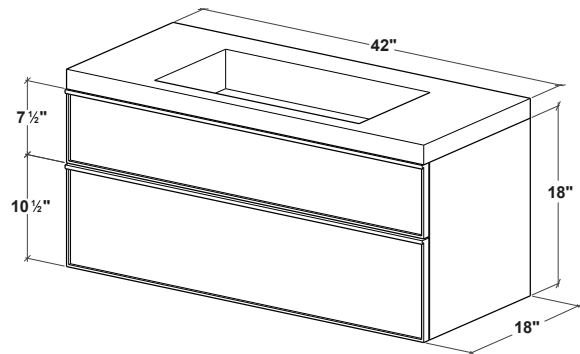

WOOD: All natural wood finishes, AWI Rated 5 Finish, FSC Certified, CARB Compliant, Formaldehyde free may differ slightly from sample or pictures as natural wood grains vary somewhat from piece to piece adding natural beauty and character making each made-to-order piece unique.

IMPORTANT: Please indicate on your purchase order your choice of lavatory. Must be purchased with a WETSTYLE integrated countertop (sold separately). Vessel sinks cannot be used with FRAME Linea vanities without a countertop. Lavatory will extend beyond the vanity by approximately 1/8" on both sides to better prevent potential water accumulation between the lavatory and the vanity.

2 MODEL SELECTION 18"

FINISHES		CODE	PRICE
WOOD			
Oak	Natural (1)	FRLM42WM-1	$3805
Oak	Wenge (2)	FRLM42WM-2	$3635
Oak	White (5)	FRLM42WM-5	$3635
Oak	Black (31)	FRLM42WM-31	$3635
Oak	St. Har. Grey (36)	FRLM42WM-36	$3635
Oak	Coffee Bean (37)	FRLM42WM-37	$3635
Oak	Smoked (38)	FRLM42WM-38	$3635
WOOD			
Walnut	Natural No Calico (12)	FRLM42WM-12	$3805
Walnut	Chocolate (16)	FRLM42WM-16	$3805
LACQUER			
Mat	White (21)	FRLM42WM-21	$3490
Mat	St. Har. Grey (28)	FRLM42WM-28	$3490
Mat	Black (29)	FRLM42WM-29	$3490

* Walnut natural (11) and premium finishes not available

FRLM42WM

FEATURES

- All wood construction
- Hand pull crafted in solid wood
- Finished drawer interiors
- Blum slow close glides
- Vertical grain pattern

DRAWERS CONFIGURATION

APPROXIMATE DELIVERY: 4-6 weeks

FREIGHT: Consult Freight Annex

3 OPTIONAL GLASS INSERTS FOR DRAWER FACADES

Not available on this model

4 INTEGRATED COUNTERTOP SELECTION (sold separately)

REFER TO LAVATORY SECTION FOR COUNTERTOP PRICING

Lavatory and vanity must be ordered at the same time as the lavatory requires special preparation at the factory

5 ACCESSORY & SUGGESTED COMPLEMENTS

FRAME Linea Mirrored Cabinet	p. 214
M Towel Holder	p. 280
FRAME Linea Linen Cabinet	p. 207

NOTE: Approximate measurement. The manufacturer accepts 1/4" (6.35 mm) variance. WETSTYLE cannot be responsible for any technical errors and reserves the right to make revisions without notice.