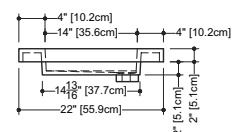

SIDE VIEW

NOTE: Approximate measurement. The manufacturer accepts 1/4" (6.35 mm) variance. WETSTYLE cannot be responsible for any technical errors and reserves the right to make revisions without notice.