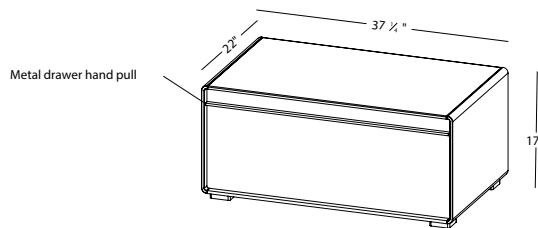

DÉCO COLLECTION

VANITY 36" Freestanding – 2 drawers

(914 mm length)

1 NOTES

THIS UNIT CANNOT ACCOMODATE A SINK

WOOD: All natural wood finishes, AWI Rated 5 Finish, FSC Certified, CARB Compliant, Formaldehyde free, may differ slightly from sample or pictures as natural wood grains vary somewhat from piece to piece adding natural beauty and character making each made-to-order piece unique

Includes an inner pull-out drawer.

DCO36FS

FEATURES

- Hand pull and legs made of solid stainless steel
- Finished interior drawers
- Slow closing ball bearing glides

DRAWER CONFIGURATION

Full depth inner pull-out drawer

Full depth inner pull-out drawer

APPROXIMATE DELIVERY: 4 - 6 weeks
*7 weeks for premium finishes

FREIGHT: Consult Freight Annex

2 AVAILABLE CONFIGURATIONS (ex: DCO36FS-W11L21-MB)

CONFIGURATION	DRAWER FACADE (L)	EXTERIOR (L)	NEXT STEP
WL	Wood (W)	Lacquer (L)	Go to 3.1
WW	Wood (W)	Wood (W)	Go to 3.2
LL	Lacquer (L)	Lacquer (L)	Go to 3.3

HOW TO BUILD A CODE

	DRAWER FACADE (L)		EXTERIOR (L)		METAL FINISH	Use opposite page to ensure your finish combination is possible
	W or L	Color code	W or L	Color code	Metal code	
Deco 36" Wall-mount Example: DCO36FS	-W	-1	-L	-21	-MB	

NOTE: Approximate measurement. The manufacturer accepts 1/4" (6.35 mm) variance. WETSTYLE cannot be responsible for any technical errors and reserves the right to make revisions without notice.