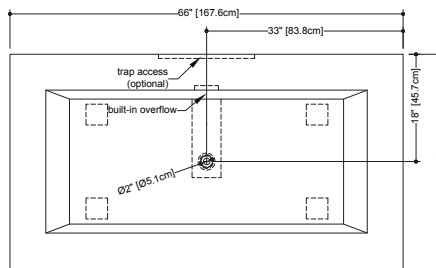

NOTE: Approximate measurement. The manufacturer accepts 1/4" (6.35 mm) variance. WETSTYLE cannot be responsible for any technical errors and reserves the right to make revisions without notice.

1 SELECT MODEL (Ex.: BC1001-PC-GA)

MADE OF WETMAR BIO™

CODE	POSITION	OPTIONAL WHITE TRAP ACCESS	MATTE (MA)	TRUE HIGH GLOSS™ (GA)
BC 1001	Freestanding	Available, must be specified if required	$6235	$7215
BC 1002	Back wall	N/A	$6235	$7215
BC 1004	Left / back walls	N/A	$6235	$7215
BC 1005	Back / right walls	N/A	$6235	$7215
BC 1006	Alcove	N/A	$6235	$7215

2 SELECT DRAIN AND OVERFLOW TRIM FINISH Append selection to code (Ex.: BC1001-PC-GA)

	WHITE	POLISHED CHROME	BRUSHED NICKEL	PRICE	MATTE BLACK	SATIN BRASS	PRICE
Drain cover and o/f metal trim		-PC	-BN	No charge	-MB	-SB	+$300
Drain cover only (o/f without trim)	-WHNT	-PCNT	-BNNT	No charge	-MBNT	-SBNT	+$200

3 SELECT PLUMBING CONNECTION Append selection to code (Ex.: BC1001-PC-COP-GA)

This tub is equipped with **WETSTYLE Plug & Bathe™** overflow and drain connection system. **PRICE**

Included	Standard ABS connection	No charge
-COP	Copper connection (local code dependant)	+$230

4 SELECT FINISH Append selection to code (Ex.: BC1001-PC-GA)

ADD TO CODE	DESCRIPTION
-GA, -MA	White True High Gloss™, White Matte

NEW - CUSTOM COLORS AVAILABLE +$2400 to price of Gloss (GA) finish
RAL/Pantone code or color sample to be specified

PLAN VIEW