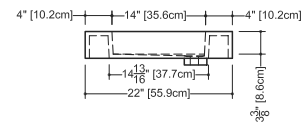

CUBE COLLECTION

VC 36L 36" x 22" x 4"

(914 x 559 x 102 mm)

VCS 36L 36" x 22" x 2"

(914 x 559 x 51 mm)

CUBE LAVATORY

1 SELECT MODEL AND FAUCET HOLES CONFIGURATION

- 1A - Without overflow
- or
- 1B - With overflow
- +
- 1Bi - Overflow trim finish

2 SELECT FINISH

3 OPTION

Pop-up drain p.316

4 FLOATING SINK BRACKET SYSTEM

Important: Bracket and/or decorative trim must be ordered at the same time as the lavatory. p.83

WEIGHT: 32 lb (US) 15 kg (CA)
APPROXIMATE DELIVERY: 4 weeks
FREIGHT: Consult Freight Annex

1A MODEL WITHOUT OVERFLOW (Ex.: VC-36L-1-GA)

MADE OF WETMAR BIO™

4" HEIGHT 2" SEMI-RECESSED

CODE	CODE	FAUCET HOLE	OVERFLOW	MATTE (MA)	TRUE HIGH GLOSS™ (GA)
VC-36L	VCS-36L	No hole	None	$1065	$1210
VC-36L-1	VCS-36L-1	1 hole for mono faucet	None	$1105	$1250
VC-36L-8	VCS-36L-8	3 holes for 8" c/c faucet	None	$1125	$1285

1B MODEL WITH OVERFLOW (Ex.: VC-36L-O-1-PC-GA)

4" HEIGHT 2" SEMI-RECESSED

CODE	CODE	FAUCET HOLE	OVERFLOW	MATTE (MA)	TRUE HIGH GLOSS™ (GA)
VC-36L-O	VCS-36L-O	No hole	Overflow	$1170	$1330
VC-36L-O-1	VCS-36L-O-1	1 hole for mono faucet	Overflow	$1210	$1370
VC-36L-O-8	VCS-36L-O-8	3 holes for 8" c/c faucet	Overflow	$1230	$1390

+ 1Bi SELECT OVERFLOW TRIM FINISH Append selection to code (Ex.: VC-36L-O-1-PC-GA)

ADD TO CODE	DESCRIPTION	PRICE
-NT, -PC, -BN	No Trim, Polished Chrome, Brushed Nickel	No charge
-MB, -SB	Matte Black, Satin Brass	+$50

2 SELECT FINISH Append selection to code (Ex.: VC-36L-O-1-PC-GA)

ADD TO CODE	DESCRIPTION
-GA, -MA	White True High Gloss™, White Matte

PLAN VIEW

VC 36L

SIDE VIEW

VCS 36L

NOTE: Approximate measurement. The manufacturer accepts 1/4" (6.35 mm) variance. WETSTYLE cannot be responsible for any technical errors and reserves the right to make revisions without notice.