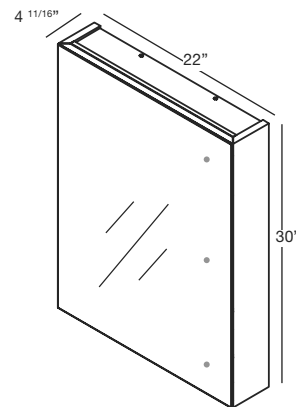

M2230MER

NOTE: Approximate measurement. The manufacturer accepts 1/4" (6.35 mm) variance. WETSTYLE cannot be responsible for any technical errors and reserves the right to make revisions without notice.

M COLLECTION