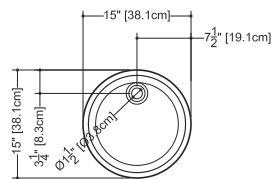

OVE COLLECTION

SERIES VOV 8-A 15", 21-1/2", 36" and 48" above counter

(381, 546, 914 and 1219 mm)

1 SELECT MODEL AND FAUCET HOLES CONFIGURATION

- 1A - Without overflow
- or 1B - With overflow
- + 1Bi - Overflow trim finish

2 SELECT FINISH

3 OPTION

Pop-up drain

p. 316

APPROXIMATE DELIVERY:

4 weeks

FREIGHT:

Consult Freight Annex

*VOV815A is only available without overflow

**Oak bridge for model VOV848A can be ordered in other shades.

p.308

1A MODEL WITHOUT OVERFLOW (Ex.: VOV848A-GA)

MADE OF WETMAR BIO™

CODE	OVERFLOW	ACCESSORY	MATTE (MA)	TRUE HIGH GLOSS™ (GA)
VOV 815A*	None	None	$825	$935
VOV 821A	None	None	$1050	$1195
VOV 836A	None	None	$1215	$1380
VOV 848A	None	Oak bridge wenge shade included**	$1580	$1795

1B MODEL WITH OVERFLOW (Ex.: VOV848A-O-PC-GA)

CODE	OVERFLOW	ACCESSORY	MATTE (MA)	TRUE HIGH GLOSS™ (GA)
VOV 821A-O	Overflow	None	$1155	$1315
VOV 836A-O	Overflow	None	$1320	$1500
VOV 848A-O	Overflow	Oak bridge wenge shade included**	$1740	$1975

+ 1Bi SELECT OVERFLOW TRIM FINISH Append selection to code (Ex.: VOV848A-O-PC-GA)

ADD TO CODE	DESCRIPTION	PRICE
-NT, -PC, -BN	No Trim, Polished Chrome, Brushed Nickel	No charge
-MB, -SB	Matte Black, Satin Brass	15", 21" and 36" +$50 48" +$100

2 SELECT FINISH Append selection to code (Ex.: VOV848A-O-PC-GA)

ADD TO CODE	DESCRIPTION
-GA, -MA	White True High Gloss™, White Matte

OVE VESSEL SINK

VOV 815A (weight 13 lb/6 kg)

PLAN VIEW