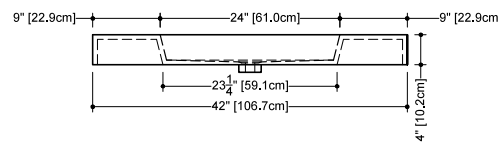

VCM 42

FRONT VIEW