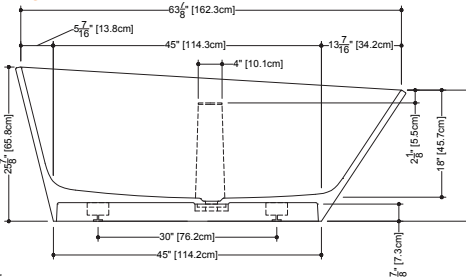

COUTURE COLLECTION

BCR 01 65-1/2" x 33-3/4" x 22" / 25-7/8"

(1664 x 858 x 559/658 mm)

1. 1 SELECT MODEL
2. 2 SELECT DRAIN AND OVERFLOW FINISH
3. 3 SELECT PLUMBING CONNECTION
4. 4 SELECT FINISH
5. 5 ACCESSORIES

Head Pillow HP01-5 p.313
Columns for wall or COL-WALL p.310
Deck mounted faucets COL-DECK p.310

CAPACITY: 79 gal (US) 300 l (CA)
WEIGHT: 179 lb (US) 87 kg (CA)
APPROXIMATE DELIVERY: 4 - 6 weeks
FREIGHT: Consult Freight Annex

WETSTYLE Plug & Bathe™ overflow and drain connection system includes:

Soft-touch pop-up drain, for built-in overflow. Fits both 1 - 1/2" ABS drain waste and 1 - 1/2" tubular brass

1 - 1/2" ABS direct vertical drain waste fitting (copper/brass options also available)

1 - 1/2" ABS 90° Elbow drain waste fitting (copper/brass options also available)

IMPORTANT

All WETSTYLE tubs are equipped with our **Plug & Bathe™** overflow/drain system permitting installation completely from above without the need to open the floor from beneath; there is no need for an island drain or similar supplemental connection equipment.

FAUCET INSTALLATION

Wall-mounted, floor-mounted or column for wall or deck mounted faucet (direct deck-mounted is not possible).

1 SELECT MODEL (Ex.: BCR01-R-PC-GA)

MADE OF WETMAR BIO™

CODE	POSITION	MATTE (MA)	DUAL † (DA)	TRUE HIGH GLOSS™ (GA)
BCR 01-R	Freestanding Right	$7460	$7700	$8235
BCR 01-L	Freestanding Left	$7460	$7700	$8235

2 SELECT DRAIN AND OVERFLOW TRIM FINISH Append selection to code (Ex.: BCR01-R-PC-GA)

	WHITE	POLISHED CHROME	BRUSHED NICKEL	PRICE	MATTE BLACK	SATIN BRASS	PRICE
Drain cover and o/f metal trim		-PC	-BN	No charge	-MB	-SB	+$300
Drain cover only (o/f without trim)	-WHNT	-PCNT	-BNNT	No charge	-MBNT	-SBNT	+$200

3 SELECT PLUMBING CONNECTION Append selection to code (Ex.: BCR01-R-PC-COP-GA)