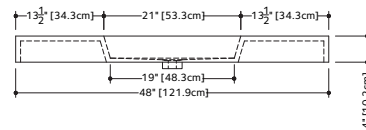

VOV 48C

FRONT VIEW