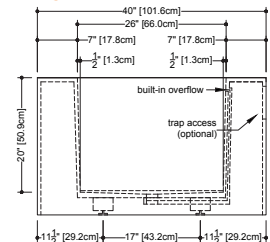

PLAN VIEW

FRONT VIEW

SIDE VIEW

CUBE COLLECTION

BC 04 62" x 30" x 24"

(1575 x 762 x 610 mm)

CUBE BATHTUB

- 1 SELECT MODEL
- 2 SELECT DRAIN AND OVERFLOW FINISH
- 3 SELECT PLUMBING CONNECTION
- 4 SELECT FINISH
- 5 ACCESSORIES