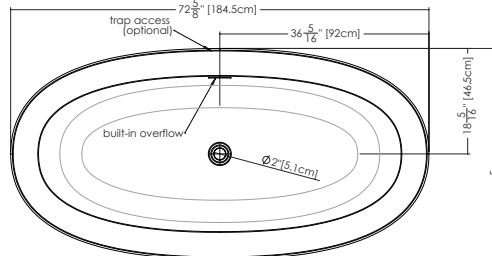

FAUCET INSTALLATION

Floor-mounted, wall-mounted or deck-mounted faucet installation possible.

NOTE: Approximate measurement. The manufacturer accepts 1/4" (6.35 mm) variance. WETSTYLE cannot be responsible for any technical errors and reserves the right to make revisions without notice.

1 SELECT MODEL (Ex.: BOV03-PC-GA)

MADE OF WETMAR BIO™

CODE	POSITION	OPTIONAL WHITE TRAP ACCESS	MATTE (MA)	TRUE HIGH GLOSS™ (GA)
BOV 03	Freestanding	Available, must be specified if required	$7215	$8090

2 SELECT DRAIN AND OVERFLOW TRIM FINISH Append selection to code (Ex.: BOV03-PC-GA)

	WHITE	POLISHED CHROME	BRUSHED NICKEL	PRICE	MATTE BLACK	SATIN BRASS	PRICE
Drain cover and o/f metal trim		-PC	-BN	No charge	-MB	-SB	+$300
Drain cover only (o/f without trim)	-WHNT	-PCNT	-BNNT	No charge	-MBNT	-SBNT	+$200

3 SELECT PLUMBING CONNECTION Append selection to code (Ex.: BOV03-PC-COP-GA)

		PRICE
This tub is equipped with WETSTYLE Plug & Bathe™ overflow and drain connection system.		
Included	Standard ABS connection	No charge
-COP	Copper connection (local code dependant)	+$230

4 SELECT FINISH Append selection to code (Ex.: BOV03-PC-GA)

ADD TO CODE	DESCRIPTION
-GA, -MA	White True High Gloss™, White Matte

NEW - CUSTOM COLORS AVAILABLE +$2400 to price of Gloss (GA) finish
RAL/Pantone code or color sample to be specified

PLAN VIEW