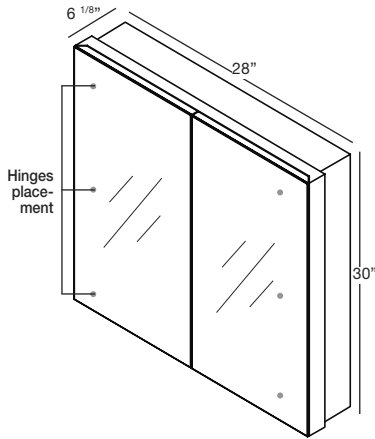

M COLLECTION

MIRRORED CABINET 30" Recessed – 28", 34", 40", 46", 58" and 70" (711, 864, 1016, 1168, 1473 and 1778 mm length)

Exterior depth: 2 1/4" – Recessed depth: 3 3/4" – Interior depth: 4 1/2"

M2830ME-REC