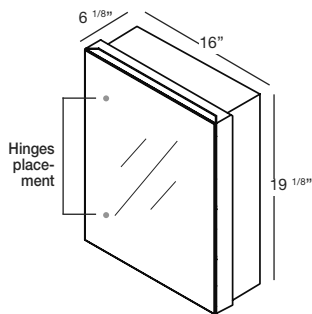

M COLLECTION

MIRRORED CABINET 19¹/₈" Recessed – 16", 18" and 22"

(406, 457 and 559 mm length)

Exterior depth: 2 1/4" – Recessed depth: 3 3/4" – Interior depth: 4 1/2"

M16MEL-REC