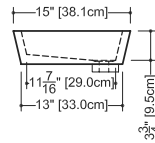

CUBE COLLECTION

SERIES VC 8-A 15", 21-3/4", 36", 42", 48" and 54" above counter

(381, 552, 914, 1067, 1219 and 1372 mm)

VC 821A (weight 18 lb/8 kg)

PLAN VIEW

FRONT VIEW

SIDE VIEW

VC 836A (weight 27 lb/12 kg)

PLAN VIEW

FRONT VIEW

SIDE VIEW

VC 842A (weight 33 lb/15 kg)

PLAN VIEW

FRONT VIEW

SIDE VIEW

VC 848A (weight 37 lb/17 kg)

PLAN VIEW

FRONT VIEW

SIDE VIEW

VC 854A (weight 42 lb/19 kg)

PLAN VIEW

FRONT VIEW

SIDE VIEW

NOTE: Approximate measurement. The manufacturer accepts 1/4" (6.35 mm) variance. WETSTYLE cannot be responsible for any technical errors and reserves the right to make revisions without notice.