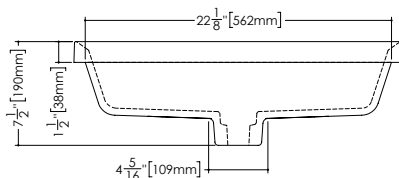

LAB COLLECTION – SQUARE SERIES

VLBQS 24 23 3/4" x 15 3/4" x 1 1/2"

(603 x 400 x 38 mm)

DROP-IN LAVATORY

1 SELECT MODEL AND FAUCET HOLES CONFIGURATION

- 1A - Without overflow
- 1B - With overflow
- + 1Bi - Overflow trim finish

2 SELECT FINISH

3 OPTION – IMPORTANT

This sink has a recessed drain hole. For a well-fitted look, we strongly recommend using the following drain model. DS02RF

p.316

WEIGHT:	24 lb (US)	11 kg (CA)
APPROXIMATE DELIVERY:	4 weeks	
FREIGHT:	Consult Freight Annex	

1A MODEL WITHOUT OVERFLOW (Ex.: VLBQS24-1-GA)

MADE OF WETMAR BIO™

CODE	INSTALLATION	OVERFLOW	MATTE (MA)	TRUE HIGH GLOSS™ (GA)	NEW MATTE BLACK (MBL) MATTE GREY (MGR)
VLBQS24	No hole	None	$1045	$1190	$1430
VLBQS24-1	1 hole for mono faucet	None	$1085	$1230	$1470
VLBQS24-8	3 holes for 8" c/c faucet	None	$1105	$1250	$1490

1B MODEL WITH OVERFLOW (Ex.: VLBQS24-O-1-PC-GA)

CODE	INSTALLATION	OVERFLOW	MATTE (MA)	TRUE HIGH GLOSS™ (GA)	NEW MATTE BLACK (MBL) MATTE GREY (MGR)
VLBQS24-O	No hole	Overflow	$1155	$1310	$1570
VLBQS24-O-1	1 hole for mono faucet	Overflow	$1195	$1350	$1610
VLBQS24-O-8	3 holes for 8" c/c faucet	Overflow	$1215	$1370	$1630

+ 1Bi SELECT OVERFLOW TRIM FINISH Append selection to code (Ex.: VLBQS24-O-1-PC-GA)

ADD TO CODE	DESCRIPTION	PRICE
-NT, -PC, -BN	No Trim, Polished Chrome, Brushed Nickel	No charge
-MB, -SB	Matte Black, Satin Brass	+$50

2 SELECT FINISH Append selection to code (Ex.: VLBQS24-O-1-PC-GA)

ADD TO CODE	DESCRIPTION
-GA, -MA, -MGR, -MBL	White True High Gloss™, White Matte, Matte Grey, Matte Black

FRONT VIEW

SIDE VIEW

NOTE: Approximate measurement. The manufacturer accepts 1/4" (6.35 mm) variance. WETSTYLE cannot be responsible for any technical errors and reserves the right to make revisions without notice.