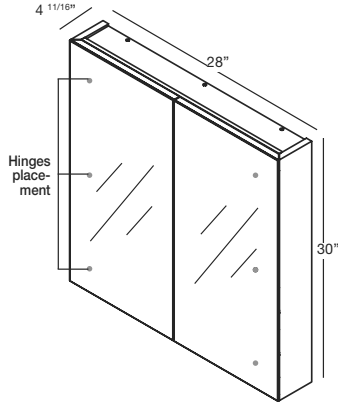

M COLLECTION

MIRRORED CABINET 30" Surface Mount – 28", 34", 40", 46", 58" and 70" (711, 864, 1016, 1168, 1473 and 1778 mm length)

M2830ME