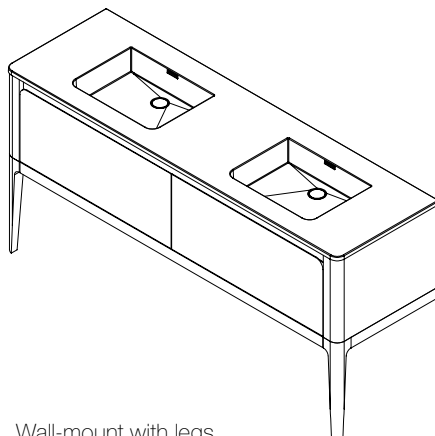

Available configurations

Wall-mount with legs