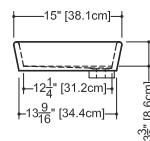

OVE COLLECTION

SERIES VOV 8-A 15", 21-1/2", 36" and 48" above counter

(381, 546, 914 and 1219 mm)

1 SELECT MODEL AND FAUCET HOLES CONFIGURATION

- 1A - Without overflow
- or 1B - With overflow
- + 1Bi - Overflow trim finish

2 SELECT FINISH

3 OPTION

Pop-up drain

p. 316

APPROXIMATE DELIVERY:

4 weeks

FREIGHT:

Consult Freight Annex

*VOV815A is only available without overflow

**Oak bridge for model VOV848A can be ordered in other shades.

p.308

1A MODEL WITHOUT OVERFLOW (Ex.: VOV848A-GA)

MADE OF WETMAR BIO™

CODE	OVERFLOW	ACCESSORY	MATTE (MA)	TRUE HIGH GLOSS™ (GA)
VOV 815A*	None	None	$825	$935
VOV 821A	None	None	$1050	$1195
VOV 836A	None	None	$1215	$1380
VOV 848A	None	Oak bridge wenge shade included**	$1580	$1795

1B MODEL WITH OVERFLOW (Ex.: VOV848A-O-PC-GA)

CODE	OVERFLOW	ACCESSORY	MATTE (MA)	TRUE HIGH GLOSS™ (GA)
VOV 821A-O	Overflow	None	$1155	$1315
VOV 836A-O	Overflow	None	$1320	$1500
VOV 848A-O	Overflow	Oak bridge wenge shade included**	$1740	$1975

+ 1Bi SELECT OVERFLOW TRIM FINISH Append selection to code (Ex.: VOV848A-O-PC-GA)

ADD TO CODE	DESCRIPTION	PRICE
-NT, -PC, -BN	No Trim, Polished Chrome, Brushed Nickel	No charge
-MB, -SB	Matte Black, Satin Brass	15", 21" and 36" +$50 48" +$100

2 SELECT FINISH Append selection to code (Ex.: VOV848A-O-PC-GA)

ADD TO CODE	DESCRIPTION
-GA, -MA	White True High Gloss™, White Matte

OVE VESSEL SINK

PLAN VIEW

FRONT VIEW

SIDE VIEW

PLAN VIEW

FRONT VIEW

SIDE VIEW

PLAN VIEW

FRONT VIEW

SIDE VIEW

PLAN VIEW

FRONT VIEW

SIDE VIEW

NOTE: Approximate measurement. The manufacturer accepts 1/4" (6.35 mm) variance. WETSTYLE cannot be responsible for any technical errors and reserves the right to make revisions without notice.