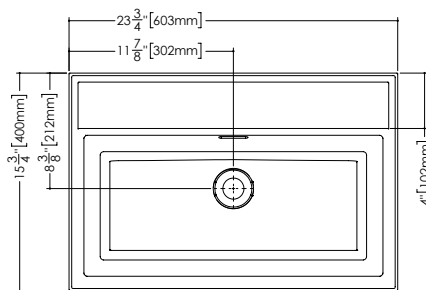

DROP-IN LAVATORY

1 SELECT MODEL AND FAUCET HOLES CONFIGURATION

- 1A - Without overflow
- 1B - With overflow
- + 1Bi - Overflow trim finish

2 SELECT FINISH

3 OPTION – IMPORTANT

This sink has a recessed drain hole. For a well-fitted look, we strongly recommend using the following drain model. DS02RF

p.316

WEIGHT:	24 lb (US)	11 kg (CA)
APPROXIMATE DELIVERY:	4 weeks	
FREIGHT:	Consult Freight Annex	

1A MODEL WITHOUT OVERFLOW (Ex.: VLBQS24-1-GA)

MADE OF WETMAR BIO™

CODE	INSTALLATION	OVERFLOW	MATTE (MA)	TRUE HIGH GLOSS™ (GA)	NEW MATTE BLACK (MBL) MATTE GREY (MGR)
VLBQS24	No hole	None	$1045	$1190	$1430
VLBQS24-1	1 hole for mono faucet	None	$1085	$1230	$1470
VLBQS24-8	3 holes for 8" c/c faucet	None	$1105	$1250	$1490

1B MODEL WITH OVERFLOW (Ex.: VLBQS24-O-1-PC-GA)

CODE	INSTALLATION	OVERFLOW	MATTE (MA)	TRUE HIGH GLOSS™ (GA)	NEW MATTE BLACK (MBL) MATTE GREY (MGR)
VLBQS24-O	No hole	Overflow	$1155	$1310	$1570
VLBQS24-O-1	1 hole for mono faucet	Overflow	$1195	$1350	$1610
VLBQS24-O-8	3 holes for 8" c/c faucet	Overflow	$1215	$1370	$1630

+ 1Bi SELECT OVERFLOW TRIM FINISH Append selection to code (Ex.: VLBQS24-O-1-PC-GA)

ADD TO CODE	DESCRIPTION	PRICE
-NT, -PC, -BN	No Trim, Polished Chrome, Brushed Nickel	No charge
-MB, -SB	Matte Black, Satin Brass	+$50

2 SELECT FINISH Append selection to code (Ex.: VLBQS24-O-1-PC-GA)

ADD TO CODE	DESCRIPTION
-GA, -MA, -MGR, -MBL	White True High Gloss™, White Matte, Matte Grey, Matte Black

PLAN VIEW