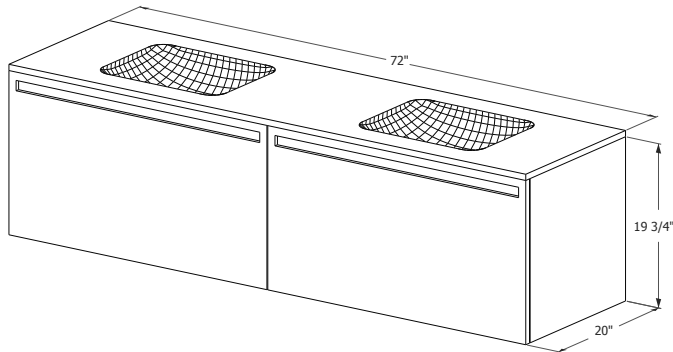

3 INTEGRATED COUNTERTOP SELECTION (sold separately)

REFER TO LAVATORY SECTION FOR COUNTERTOP PRICING
IMPORTANT: Element vanities are 20" in depth front to back.

ELR72WM

3 INTEGRATED COUNTERTOP SELECTION (sold separately)

REFER TO LAVATORY SECTION FOR COUNTERTOP PRICING
IMPORTANT: Element vanities are 20" in depth front to back.

ALL MODELS