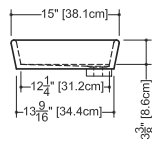

2 SELECT FINISH Append selection to code (Ex.: VOV848A-O-PC-GA)

ADD TO CODE	DESCRIPTION
-GA, -MA	White True High Gloss™, White Matte

OVE VESSEL SINK

VOV 815A (weight 13 lb/6 kg)

PLAN VIEW

FRONT VIEW

SIDE VIEW