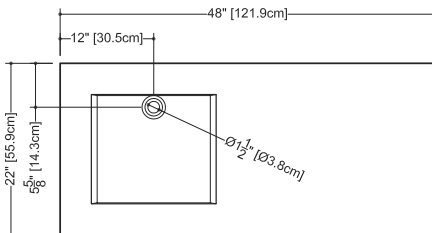

VCS 48L 48" x 22" x 2"

(1219 x 559 x 51 mm)

CUBE LAVATORY

1 SELECT MODEL AND FAUCET HOLES CONFIGURATION

- 1A - Without overflow
- or
- 1B - With overflow
- +
- 1Bi - Overflow trim finish

2 SELECT FINISH

3 OPTION

Pop-up drain p.316

4 FLOATING SINK BRACKET SYSTEM

Important: Bracket and/or decorative trim must be ordered at the same time as the lavatory. p.83

WEIGHT: 40 lb (US) 19 kg (CA)
APPROXIMATE DELIVERY: 4 weeks
FREIGHT: Consult Freight Annex

1A MODEL WITHOUT OVERFLOW (Ex.: VC-48L-1-GA)

MADE OF WETMAR BIO™

4" HEIGHT 2" SEMI-RECESSED

CODE	CODE	FAUCET HOLE	OVERFLOW	MATTE (MA)	TRUE HIGH GLOSS™ (GA)
VC-48L	VCS-48L	No hole	None	$1270	$1445
VC-48L-1	VCS-48L-1	1 hole for mono faucet	None	$1310	$1485
VC-48L-8	VCS-48L-8	3 holes for 8" c/c faucet	None	$1330	$1505

1B MODEL WITH OVERFLOW (Ex.: VC-48L-O-1-PC-GA)

4" HEIGHT 2" SEMI-RECESSED

CODE	CODE	FAUCET HOLE	OVERFLOW	MATTE (MA)	TRUE HIGH GLOSS™ (GA)
VC-48L-O	VCS-48L-O	No hole	Overflow	$1375	$1565
VC-48L-O-1	VCS-48L-O-1	1 hole for mono faucet	Overflow	$1415	$1605
VC-48L-O-8	VCS-48L-O-8	3 holes for 8" c/c faucet	Overflow	$1435	$1625

+ 1Bi SELECT OVERFLOW TRIM FINISH Append selection to code (Ex.: VC-48L-O-1-PC-GA)

ADD TO CODE	DESCRIPTION	PRICE
-NT, -PC, -BN	No Trim, Polished Chrome, Brushed Nickel	No charge
-MB, -SB	Matte Black, Satin Brass	+$50

2 SELECT FINISH Append selection to code (Ex.: VC-48L-O-1-PC-GA)

ADD TO CODE	DESCRIPTION
-GA, -MA	White True High Gloss™, White Matte

PLAN VIEW

VC 48L