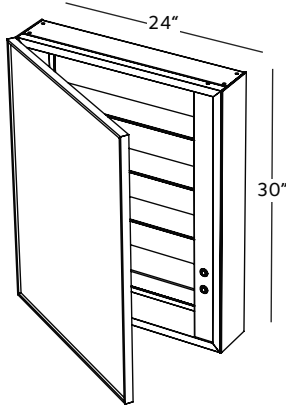

FRAME LINEA COLLECTION

MIRRORED CABINET 24"

(505 mm length)

CONFIGURATION L

24" only offered in left hinges configuration

INSTALLATION	
Surface mount with side panels	
Recessed without side panels	
A* = 4 1/4" (108 mm)	* Interior depth
B = 5 3/4" (146 mm)	
C = 2" (51 mm)	
D = 3 3/4" (95 mm)	