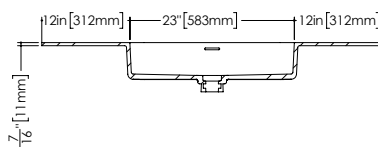

DÉCO COLLECTION

NEW

VDCOS 48C 48-1/8" x 22" x 2"

(1219 x 559 x 51 mm)

NEW

VDCOXS 48C 48" x 22" x 7/16"

(1219 x 559 x 11 mm)

DÉCO LAVATORY

1 SELECT MODEL AND FAUCET HOLES CONFIGURATION

- 1A - Without overflow
- or
- 1B - With overflow
- +
- 1Bi - Overflow trim finish

2 SELECT FINISH

3 OPTION - IMPORTANT

Important: This sink has a recessed drain hole. For a perfect look, we strongly recommend using the following drain models: DS02RF or DS02RF-O p.316

WEIGHT:			
VDCOS-48C	28 lb (US)	13 kg (CA)	
VDCOXS-48C	24 lb (US)	11 kg (CA)	
APPROXIMATE DELIVERY:	4 weeks		
FREIGHT:	Consult Freight Annex		

1A MODEL WITHOUT OVERFLOW (Ex.: VDCOS-48C-1-GA)

MADE OF WETMAR BIO™

4" HEIGHT 2" SEMI-RECESSED

CODE	CODE	FAUCET HOLE	OVERFLOW	MATTE (MA)	TRUE HIGH GLOSS™ (GA)	NEW MATTE BLACK (MBL) MATTE GREY (MGR)
VDCOS-48C	VDCOXS-48C	No hole	None	$1265	$1435	$1720
VDCOS-48C-1	VDCOXS-48C-1	1 hole for mono faucet	None	$1305	$1475	$1780
VDCOS-48C-8	VDCOXS-48C-8	3 holes for 8" c/c faucet	None	$1325	$1495	$1800

1B MODEL WITH OVERFLOW (Ex.: VDCOS-48C-O-1-PC-GA)

4" HEIGHT 2" SEMI-RECESSED

CODE	CODE	FAUCET HOLE	OVERFLOW	MATTE (MA)	TRUE HIGH GLOSS™ (GA)	NEW MATTE BLACK (MBL) MATTE GREY (MGR)
VDCOS-48C-O	VDCOXS-48C-O	No hole	Overflow	$1370	$1555	$1860
VDCOS-48C-O-1	VDCOXS-48C-O-1	1 hole for mono faucet	Overflow	$1410	$1595	$1900
VDCOS-48C-O-8	VDCOXS-48C-O-8	3 holes for 8" c/c faucet	Overflow	$1430	$1615	$1940

+ 1Bi SELECT OVERFLOW TRIM FINISH Append selection to code (Ex.: VDCOS-48C-O-1-PC-GA)

ADD TO CODE	DESCRIPTION	PRICE
-NT, -PC, -BN	No Trim, Polished Chrome, Brushed Nickel	No charge
-MB, -SB	Matte Black, Satin Brass	+$50

2 SELECT FINISH Append selection to code (Ex.: VDCOS-48C-O-1-PC-GA)

ADD TO CODE	DESCRIPTION
-GA, -MA, -MGR, -MBL	White True High Gloss™, White Matte, Matte Grey, Matte Black

VDCOS 48C

PLAN VIEW

FRONT VIEW