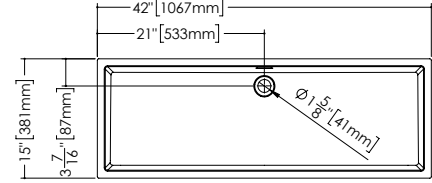

CUBE COLLECTION

SERIES VC 8-A 15", 21-3/4", 36", 42", 48" and 54" above counter

(381, 552, 914, 1067, 1219 and 1372 mm)

VC 821A (weight 18 lb/8 kg)

PLAN VIEW

FRONT VIEW

SIDE VIEW

VC 836A (weight 27 lb/12 kg)

PLAN VIEW

FRONT VIEW

SIDE VIEW

VC 842A (weight 33 lb/15 kg)

PLAN VIEW

FRONT VIEW

SIDE VIEW

VC 848A (weight 37 lb/17 kg)

PLAN VIEW

FRONT VIEW

SIDE VIEW

VC 854A (weight 42 lb/19 kg)

PLAN VIEW

FRONT VIEW

SIDE VIEW

NOTE: Approximate measurement. The manufacturer accepts 1/4" (6.35 mm) variance. WETSTYLE cannot be responsible for any technical errors and reserves the right to make revisions without notice.