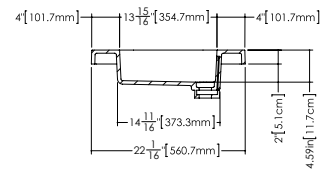

DÉCO COLLECTION

VDCOS 36 36-1/8" x 22" x 2"

(915 x 559 x 51 mm)

VDCOXS 36 36" x 22" x 7/16"

(915 x 559 x 11 mm)

DÉCO LAVATORY

1 SELECT MODEL AND FAUCET HOLES CONFIGURATION

- 1A - Without overflow
- or
- 1B - With overflow
- +
- 1Bi - Overflow trim finish

2 SELECT FINISH

3 OPTION - IMPORTANT

Important: This sink has a recessed drain hole. For a perfect look, we strongly recommend using the following drain models: DS02RF or DS02RF-O p.316

WEIGHT:		
VDCOS-36	21 lb (US)	10 kg (CA)
VDCOXS-36	18 lb (US)	8 kg (CA)
APPROXIMATE DELIVERY:	4 weeks	
FREIGHT:	Consult Freight Annex	

1A MODEL WITHOUT OVERFLOW (Ex.: VDCOS-36-1-GA)

MADE OF WETMAR BIO™

4" HEIGHT 2" SEMI-RECESSED

CODE	CODE	FAUCET HOLE	OVERFLOW	MATTE (MA)	TRUE HIGH GLOSS™ (GA)	NEW MATTE BLACK (MBL) MATTE GREY (MGR)
VDCOS-36	VDCOXS-36	No hole	None	$1085	$1235	$1480
VDCOS-36-1	VDCOXS-36-1	1 hole for mono faucet	None	$1125	$1275	$1520
VDCOS-36-8	VDCOXS-36-8	3 holes for 8" c/c faucet	None	$1145	$1295	$1540

1B MODEL WITH OVERFLOW (Ex.: VDCOS-36-O-1-PC-GA)

4" HEIGHT 2" SEMI-RECESSED

CODE	CODE	FAUCET HOLE	OVERFLOW	MATTE (MA)	TRUE HIGH GLOSS™ (GA)	NEW MATTE BLACK (MBL) MATTE GREY (MGR)
VDCOS-36-O	VDCOXS-36-O	No hole	Overflow	$1190	$1355	$1625
VDCOS-36-O-1	VDCOXS-36-O-1	1 hole for mono faucet	Overflow	$1230	$1395	$1665
VDCOS-36-O-8	VDCOXS-36-O-8	3 holes for 8" c/c faucet	Overflow	$1250	$1415	$1685

+ 1Bi SELECT OVERFLOW TRIM FINISH Append selection to code (Ex.: VDCOS-36-O-1-PC-GA)

ADD TO CODE	DESCRIPTION	PRICE
-NT, -PC, -BN	No Trim, Polished Chrome, Brushed Nickel	No charge
-MB, -SB	Matte Black, Satin Brass	+$50

2 SELECT FINISH Append selection to code (Ex.: VDCOS-36-O-1-PC-GA)

ADD TO CODE	DESCRIPTION
-GA, -MA, -MGR, -MBL	White True High Gloss™, White Matte, Matte Grey, Matte Black

VDCOS 36

PLAN VIEW

FRONT VIEW

SIDE VIEW

VDCOXS 36

PLAN VIEW