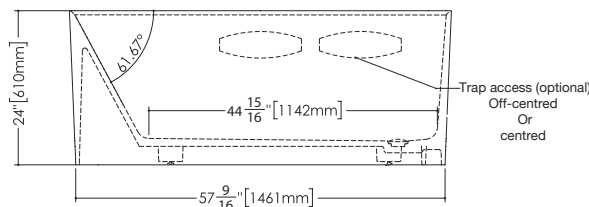

SIDE VIEW

FRONT VIEW