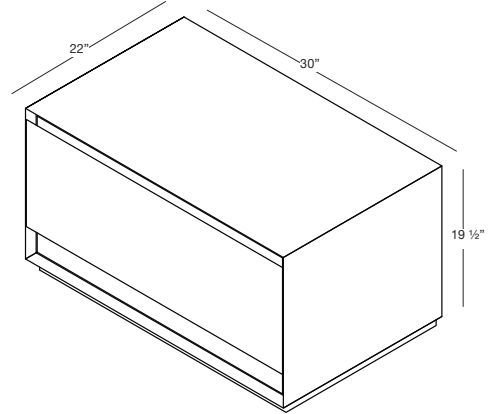

M COLLECTION

VANITY 19.5" height Freestanding – 1 drawer 24", 30", 36" and 42"

(610, 762, 914 and 1069 mm length)

M2418FS

M3018FS

M3618FS

M4218FS

DRAWER CONFIGURATION