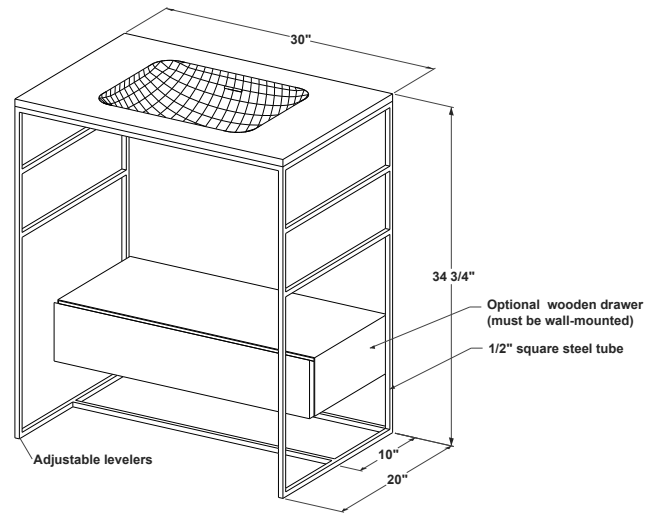

C₂ COLLECTION

CONSOLE 30" length

(76 cm)

1 MODEL SELECTION

MATERIAL	FINISH	CODE	PRICE
Pure Stainless Steel, Solid Bar *	Matte Black	C2-30CO-MBL**	$2370

* Matte Black Finish, 304 Stainless Steel, Solid Bar, Powder coated finish

** Metal console only, wooden drawer sold separately (see step #3)

Note: Securing console to wall is recommended, drill taps are provided at the back of the console

2 INTEGRATED COUNTERTOP SELECTION SOLD SEPARATELY

REFER TO LAVATORY SECTION
FOR COUNTERTOP PRICING

Note: you may specify overflow trim in same
finish as console (Matte Black)

3 OPTIONAL DRAWER 30" length (76 cm)

Must be wall-mounted

FINISH	CODE	PRICE
Walnut Natural (11)	C2-30DR-11	$1215

WEIGHT (DRAWER ONLY): 25 lb (US) 11 kg (CA)

4 ADDITIONAL OPTION

Decorative round style bottle trap (see p.316)

WEIGHT:	29 lb (US)	13.2 kg (CA)
APPROXIMATE DELIVERY:	< 1 week	
FREIGHT:	Consult Freight Annex	

NOTE: Approximate measurement. The manufacturer accepts 1/4" (6.35 mm) variance. WETSTYLE cannot be responsible for any technical errors and reserves the right to make revisions without notice.