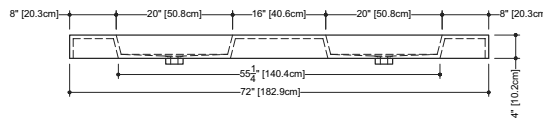

VC 72

FRONT VIEW