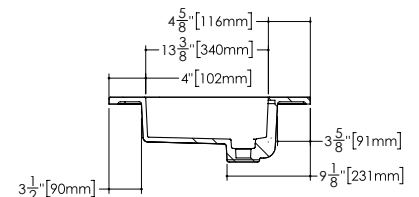

SIDE VIEW

NOTE: Approximate measurement. The manufacturer accepts 1/4" (6.35 mm) variance. WETSTYLE cannot be responsible for any technical errors and reserves the right to make revisions without notice.