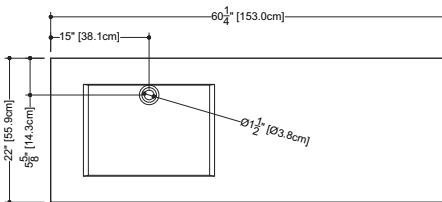

(1530 x 559 x 51 mm)

CUBE LAVATORY

1 SELECT MODEL AND FAUCET HOLES CONFIGURATION

- 1A - Without overflow
- or
- 1B - With overflow
- +
- 1Bi - Overflow trim finish

2 SELECT FINISH

3 OPTION

Pop-up drain p.316

4 FLOATING SINK BRACKET SYSTEM

Important: Bracket and/or decorative trim must be ordered at the same time as the lavatory. p.83

WEIGHT: 42 lb (US) 19 kg (CA)
APPROXIMATE DELIVERY: 4 weeks
FREIGHT: Consult Freight Annex

1A MODEL WITHOUT OVERFLOW (Ex.: VC-60L-1-GA)

MADE OF WETMAR BIO™

4" HEIGHT 2" SEMI-RECESSED

CODE	CODE	FAUCET HOLE	OVERFLOW	MATTE (MA)	TRUE HIGH GLOSS™ (GA)
VC-60L	VCS-60L	No hole	None	$1430	$1625
VC-60L-1	VCS-60L-1	1 hole for mono faucet	None	$1470	$1665
VC-60L-8	VCS-60L-8	3 holes for 8" c/c faucet	None	$1490	$1685

1B MODEL WITH OVERFLOW (Ex.: VC-60L-O-1-PC-GA)

4" HEIGHT 2" SEMI-RECESSED

CODE	CODE	FAUCET HOLE	OVERFLOW	MATTE (MA)	TRUE HIGH GLOSS™ (GA)
VC-60L-O	VCS-60L-O	No hole	Overflow	$1535	$1745
VC-60L-O-1	VCS-60L-O-1	1 hole for mono faucet	Overflow	$1575	$1785
VC-60L-O-8	VCS-60L-O-8	3 holes for 8" c/c faucet	Overflow	$1595	$1805

+ 1Bi SELECT OVERFLOW TRIM FINISH Append selection to code (Ex.: VC-60L-O-1-PC-GA)

ADD TO CODE	DESCRIPTION	PRICE
-NT, -PC, -BN	No Trim, Polished Chrome, Brushed Nickel	No charge
-MB, -SB	Matte Black, Satin Brass	+$50

2 SELECT FINISH Append selection to code (Ex.: VC-60L-O-1-PC-GA)

ADD TO CODE	DESCRIPTION
-GA, -MA	White True High Gloss™, White Matte

PLAN VIEW

VC 60L