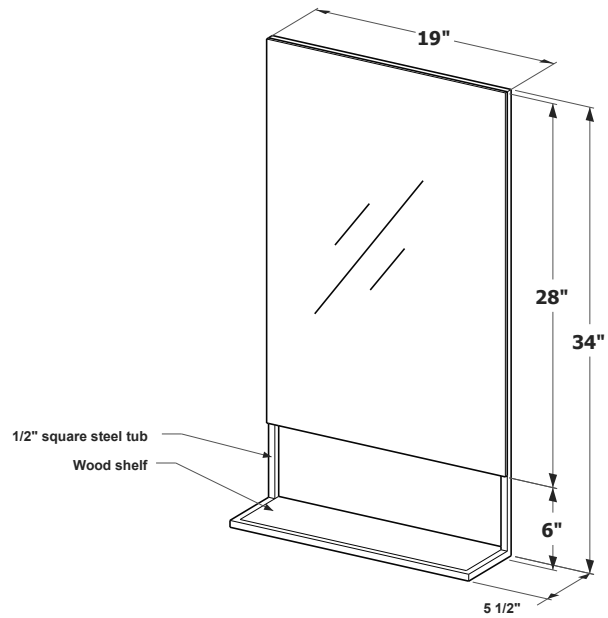

C₂ COLLECTION

MIRROR 19" length

(48 cm)

1 MODEL SELECTION

FINISH			
FRAME	WOOD SHELF	CODE	PRICE
Matte Black	Walnut Natural (11)	C2-19MR-MBL-11	$1615

Material: Frame made of Pure Stainless Steel*

* Matte Black Finish, 304 Stainless Steel, Solid Bar, Powder coated finish

WEIGHT:	22 lb (US)	10 kg (CA)
APPROXIMATE DELIVERY:	< 1 week	
FREIGHT:	Consult Freight Annex	

NOTE: Approximate measurement. The manufacturer accepts 1/4" (6.35 mm) variance. WETSTYLE cannot be responsible for any technical errors and reserves the right to make revisions without notice.