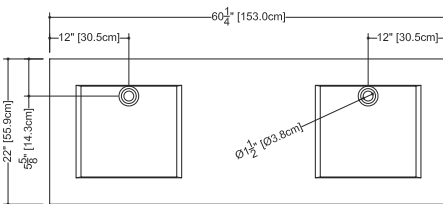

(1530 x 559 x 51 mm)

CUBE LAVATORY

1 SELECT MODEL AND FAUCET HOLES CONFIGURATION

- 1A - Without overflow
- or 1B - With overflow
- + 1Bi - Overflow trim finish

2 SELECT FINISH

3 OPTION

Pop-up drain p.316

4 FLOATING SINK BRACKET SYSTEM

Important: Bracket and/or decorative trim must be ordered at the same time as the lavatory. p.83

WEIGHT: 56 lb (US) 26 kg (CA)
APPROXIMATE DELIVERY: 4 weeks
FREIGHT: Consult Freight Annex

VCS60-O-NT-GA

1A MODEL WITHOUT OVERFLOW (Ex.: VC-60-1-GA)

MADE OF WETMAR BIO™

4" HEIGHT 2" SEMI-RECESSED

CODE	CODE	FAUCET HOLE	OVERFLOW	MATTE (MA)	TRUE HIGH GLOSS™ (GA)
VC-60	VCS-60	No hole	None	$1490	$1835
VC-60-1	VCS-60-1	1 hole for mono faucet	None	$1550	$1895
VC-60-8	VCS-60-8	3 holes for 8" c/c faucet	None	$1570	$1915

1B MODEL WITH OVERFLOW (Ex.: VC-60-O-1-PC-GA)

4" HEIGHT 2" SEMI-RECESSED

CODE	CODE	FAUCET HOLE	OVERFLOW	MATTE (MA)	TRUE HIGH GLOSS™ (GA)
VC-60-O	VCS-60-O	No hole	Overflow	$1625	$2015
VC-60-O-1	VCS-60-O-1	1 hole for mono faucet	Overflow	$1685	$2075
VC-60-O-8	VCS-60-O-8	3 holes for 8" c/c faucet	Overflow	$1705	$2095

+ 1Bi SELECT OVERFLOW TRIM FINISH Append selection to code (Ex.: VC-60-O-1-PC-GA)

ADD TO CODE	DESCRIPTION	PRICE
-NT, -PC, -BN	No Trim, Polished Chrome, Brushed Nickel	No charge
-MB, -SB	Matte Black, Satin Brass	+$100

2 SELECT FINISH Append selection to code (Ex.: VC-60-O-1-PC-GA)

ADD TO CODE	DESCRIPTION
-GA, -MA	White True High Gloss™, White Matte

VC 60

PLAN VIEW