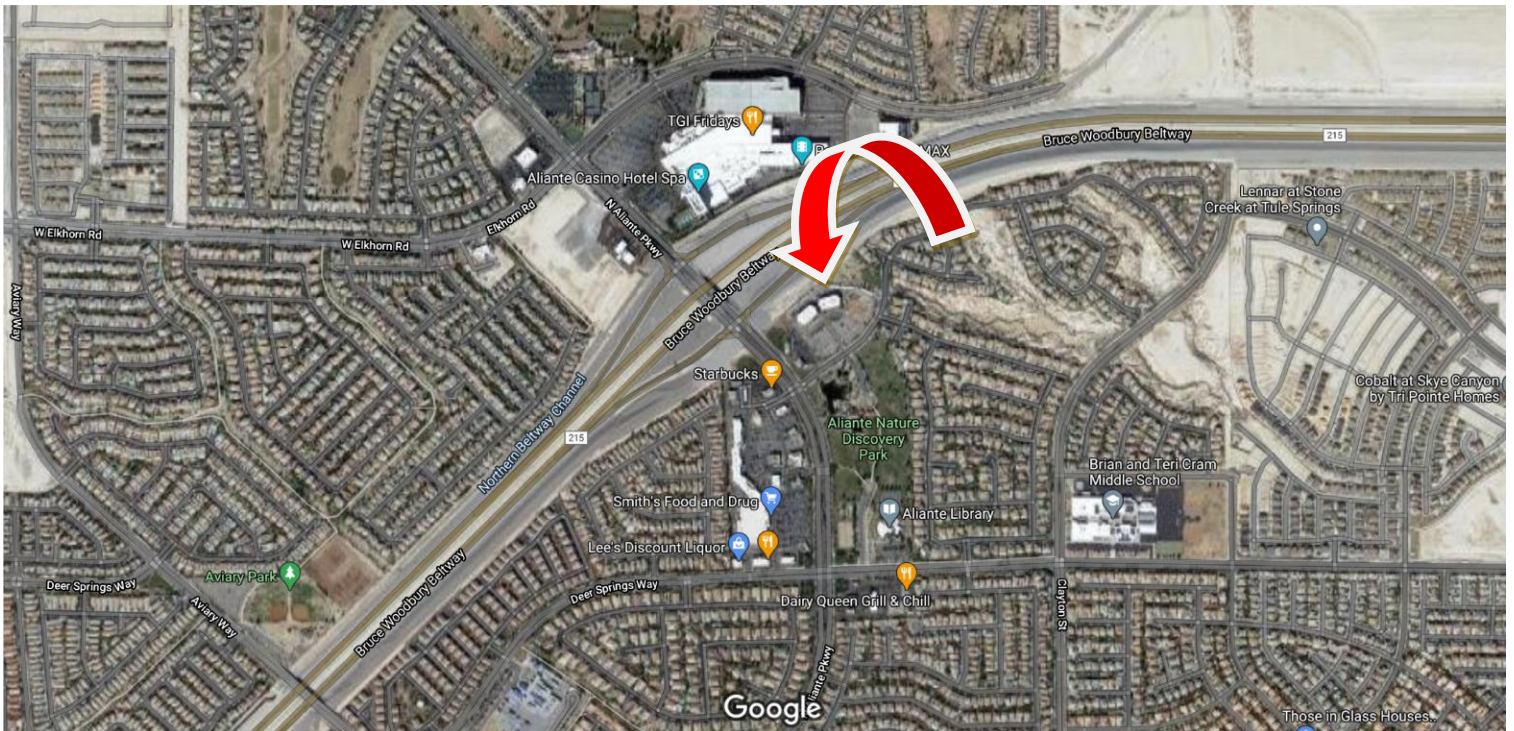

Site Name: NV – Aliante

**2470 Nature Park Dr. – APN# 124-20-501-008
North Las Vegas, NV 89084**

**Latitude: 36° 17' 24.21" N
36.290058**

**Longitude: 115° 10' 38.36" W
-115.177322**

AMSL: 2,329' Type: 75' Monopalm with future 65' & 55' Monopalm

The future multiple monopalm facility will consist of a 75', 65' and 55' monopalm and is located at the I-215 N & N. Aliante Parkway interchange just south of the Aliante Hotel & Casino. The site will provide much needed coverage & capacity to a high density of residential homes at southern end of the Aliante master planned community, in addition to a busy commercial center, Aliante Library and the Aliante Nature Discovery Park.

Use the two left lanes to turn left onto E. Tropicana Ave.

Use the right 2 lanes to turn right to merge onto I-15 North. Continue for about 5 miles.

Use the right 2 lanes to take Exit 42A to merge onto US-95 N toward Reno.

Take EXIT 91A for Clark County 215. Continue for around 5 miles.

Take EXIT 43 to merge onto N. Aliante Parkway and turn right. Turn left onto Nature Park Drive. Site will be on your left.