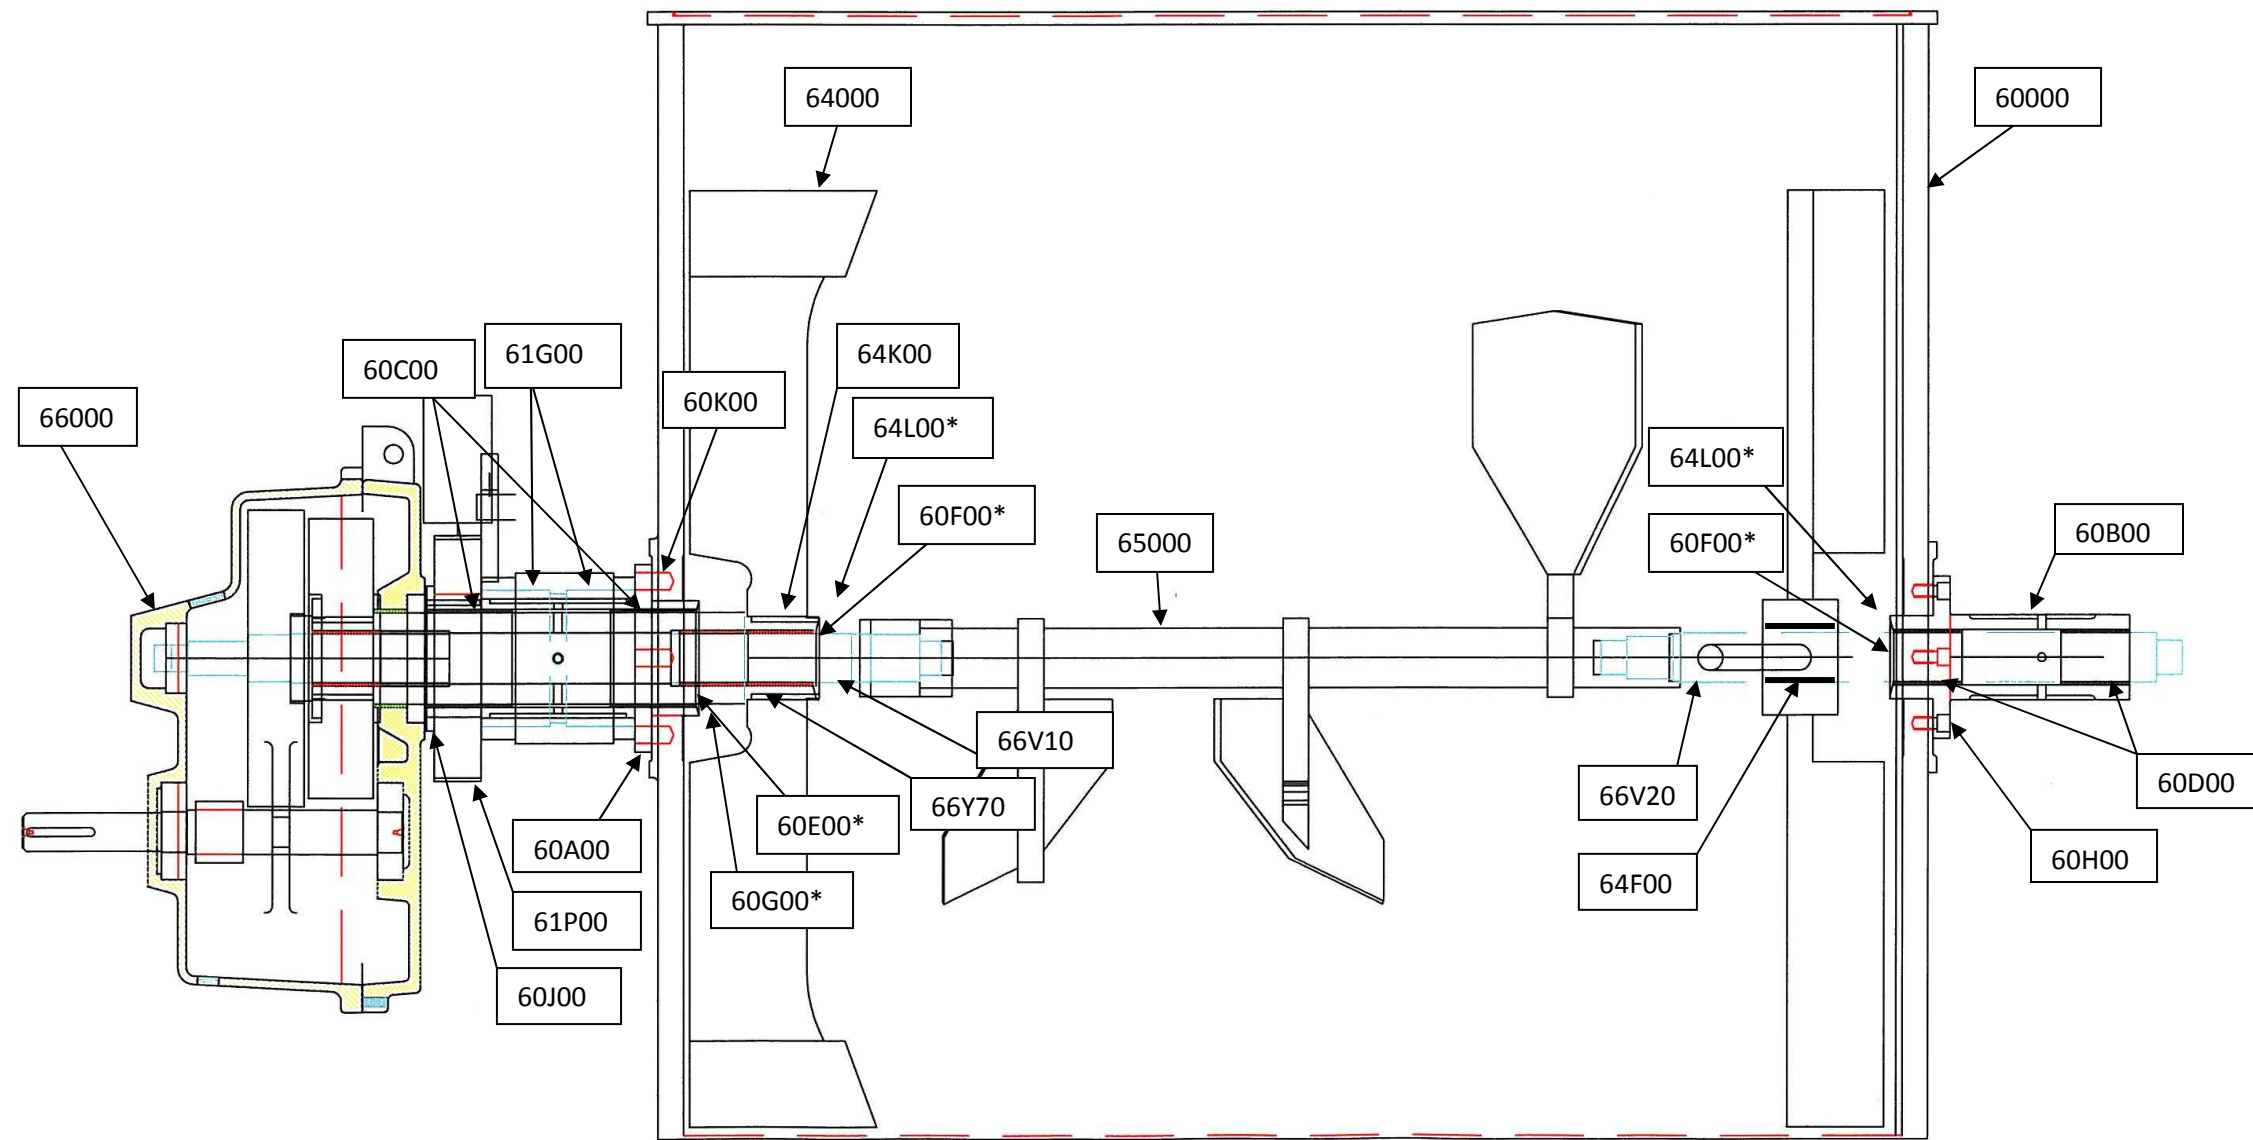

Leland Southwest-----Tank sectional view of Model : I600DA90-HTS/I600DA90-HLS

* Items not shown in drawing.

600 Burlington Rd – Fort Worth, Texas 76179-1310 (817)232-4482 FAX (817)232-4081

Leland Southwest-----Tank sectional view of Model : I600DA90-HTS/I600DA90-HLS