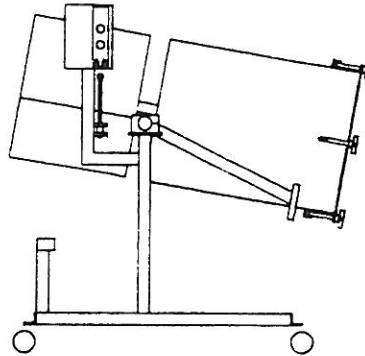

### The Leland Vacuum Tumbler

You'll appreciate it. And so will your customers. Leland Southwest's Vacuum Tumbler will save you time and money by decreasing processing time and increasing product yield. Features include a unique, vertical design that makes loading and unloading a snap, a tumbling drum guaranteed not to crack and variable speed control. Constructed in 304 polished stainless steel, this Leland Vacuum Tumbler is designed for 10 to 125 pound batch sizes. Your customers will appreciate the range of new products and the improved quality of products they've enjoyed for years. Win new customers; surprise your old ones.

## Specifications for VT125

Overall capacity	125 lb.	(57 kg)
Overall width	28 in.	(711 mm)
Overall length	39 in.	(991 mm)
Overall height	58 in.	(1,473 mm)
Door-opening diameter	19.5 in.	(495 mm)
Drum depth	20 in.	(508 mm)
Dump height	14 in.	(356 mm)
Motor	1/4 HP	115 v
	1 PH	60 Hz
Weight	175 lb.	(80 kg)
Vacuum Pump	1/8 HP	