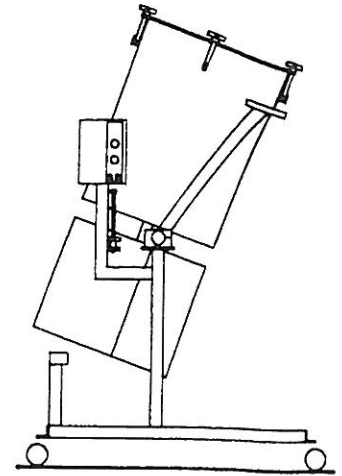

### The Leland Vacuum Tumbler

You'll appreciate it. And so will your customers. Leland Southwest's Vacuum Tumbler will save you time and money by decreasing processing time and increasing product yield. Features include a unique, vertical design that makes loading and unloading a snap, a tumbling drum guaranteed not to crack and variable speed control. Constructed in 304 polished stainless steel, this Leland Vacuum Tumbler is designed for 10 to 125 pound batch sizes. Your customers will appreciate the range of new products and the improved quality of products they've enjoyed for years. Win new customers; surprise your old ones.

## Specifications for VT125

Overall capacity	125 lb.	(57 kg)
Overall width	28 in.	(711 mm)
Overall length	39 in.	(991 mm)
Overall height	58 in.	(1,473 mm)
Door-opening diameter	19.5 in.	(495 mm)
Drum depth	20 in.	(508 mm)
Dump height	14 in.	(356 mm)
Motor	1/4 HP	115 v
	1 PH	60 Hz
Weight	175 lb.	(80 kg)
Vacuum Pump	1/8 HP	