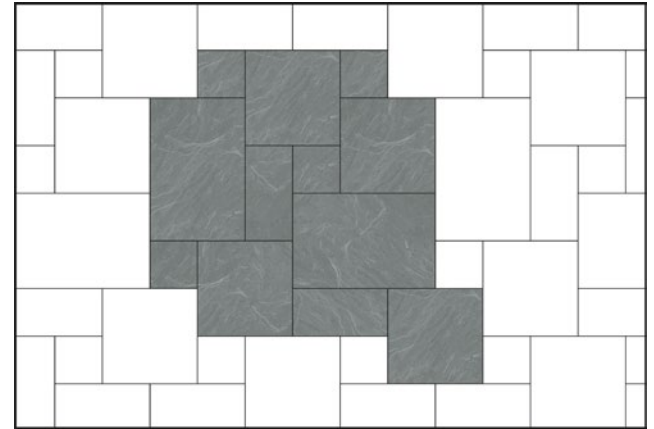

### VERSAILLES LAYOUT

FORMAT	PERCENT
12"X12"	11.10%
12"X24"	11.10%
24"X24"	44.40%
24"X36"	33.40%

*Cleft Bluestone Full Color Porcelain*

*Cleft Bluestone Full Color Porcelain*

*Cleft Bluestone Select Porcelain*