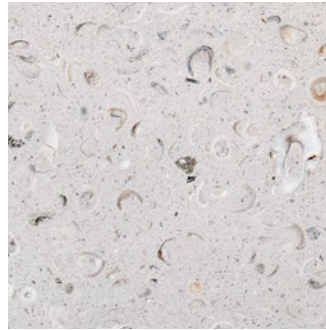

Oyster White Tile

Grip or Matte Finish