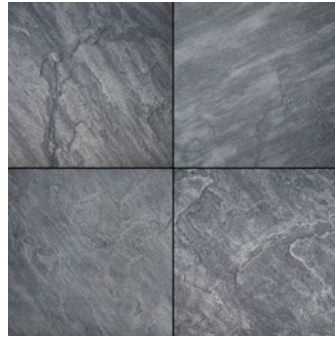

Stratus

Black, tan, and dark grey tones