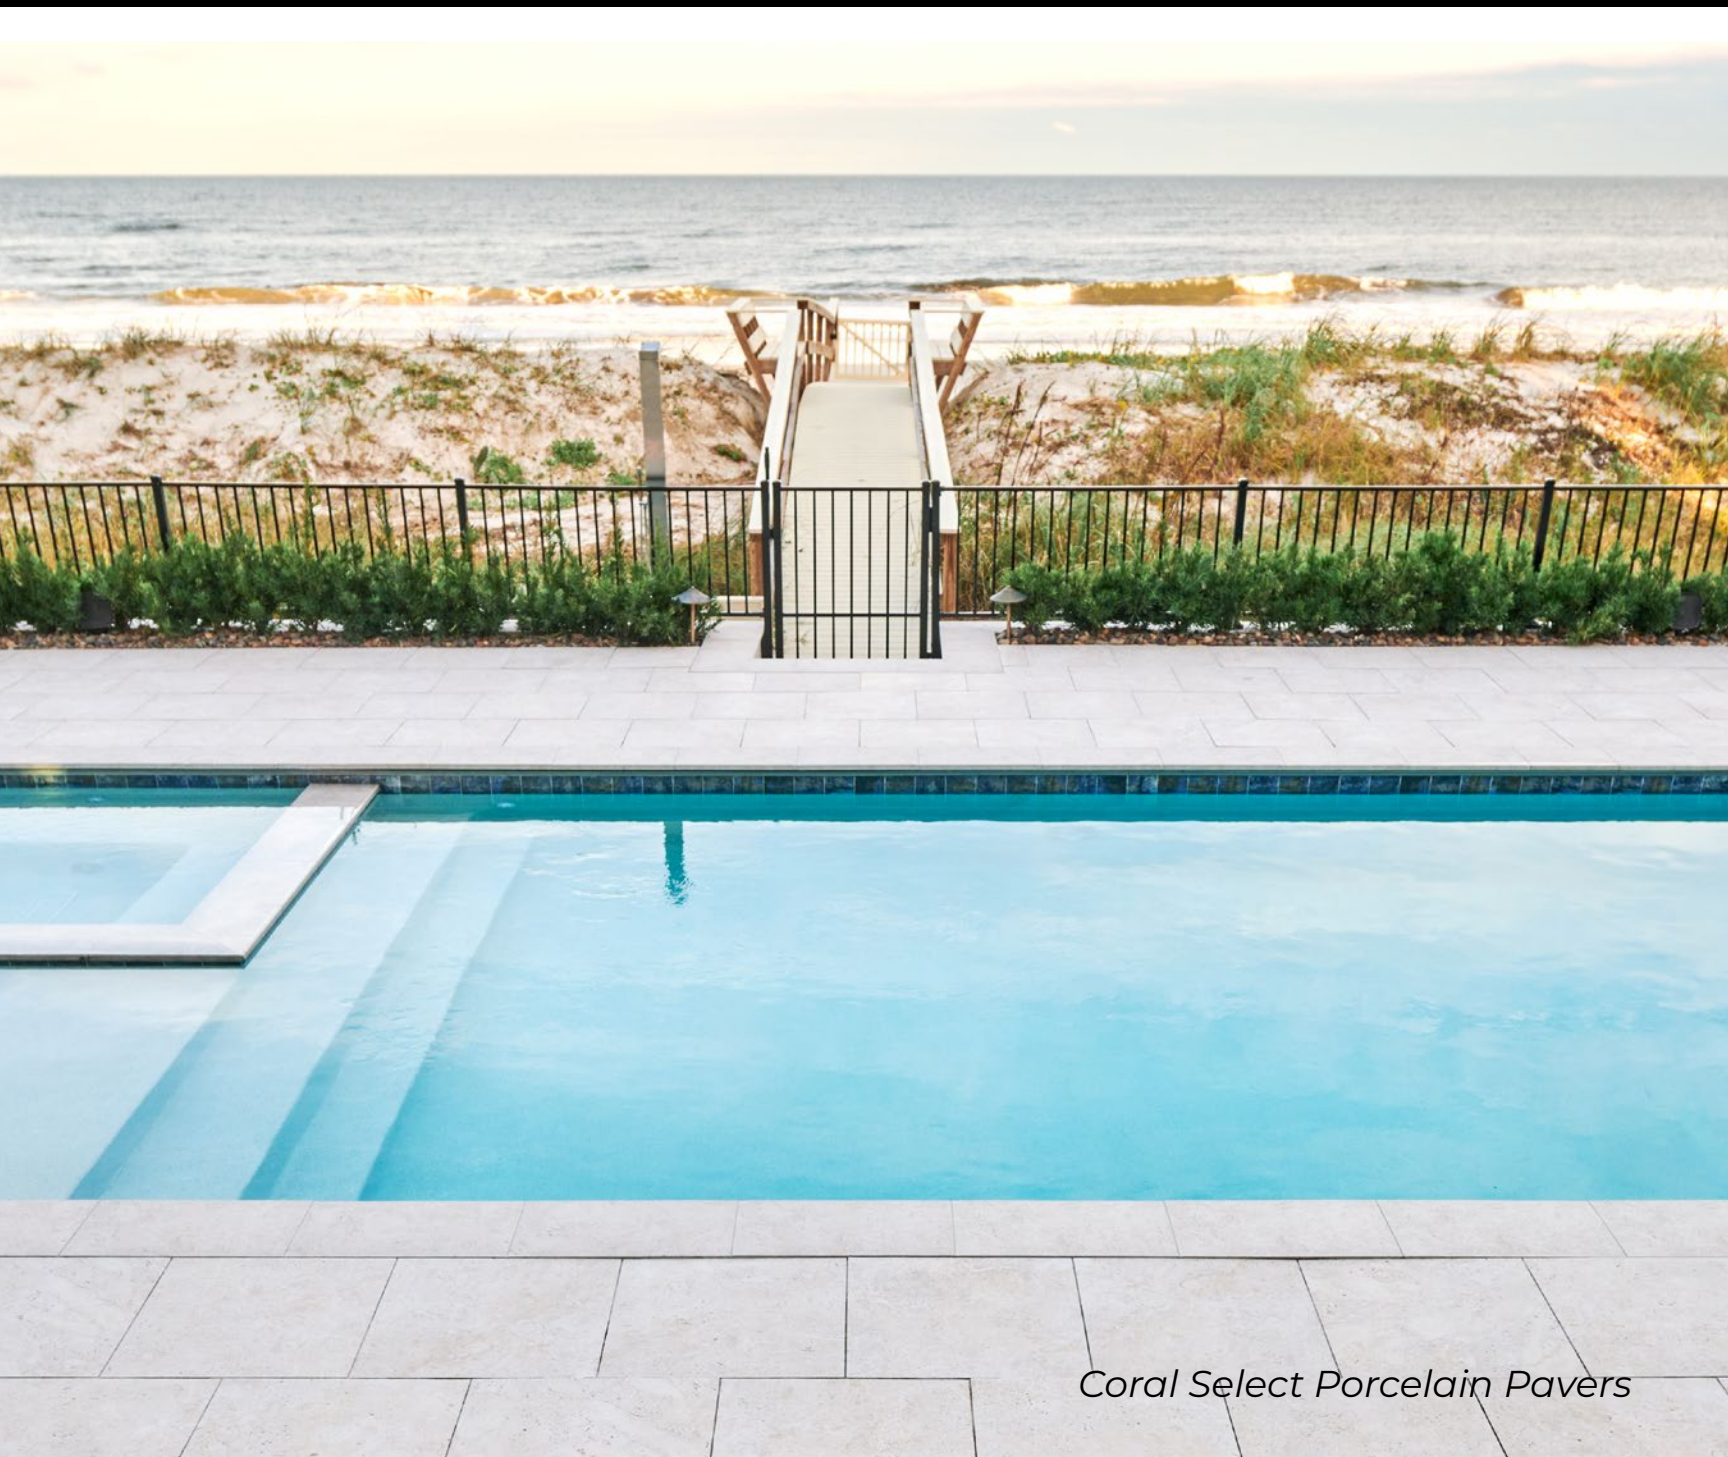

12"x24"

13"x24"

*Coral Select Porcelain Pavers*

*Coral Select Porcelain Pavers*

**Savannah Stone Source's Coral Select** is available in our traditional paver or two types of porcelain tile, allowing you to choose the thickness and finish most appropriate for your project. Pavers are an ideal surface for exterior projects such as patios, porches, and pool decks.