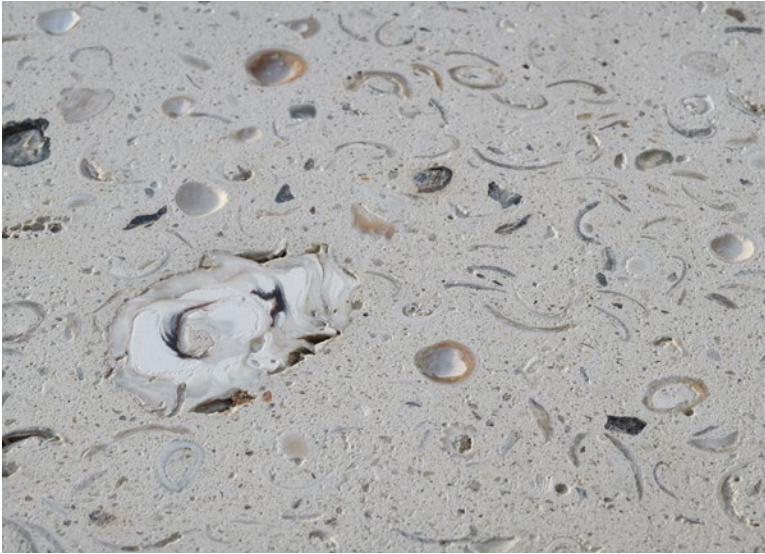

*Oyster Grey Porcelain Pavers*

OLD WORLD TABBY CONCRETE PAVER

\* Concrete version available by special order

OLD WORLD TABBY RUINS AT CUMBERLAND ISLAND, GEORGIA

**Old World Tabby** was born out of a centuries old building technique, using oyster shell as the core aggregate to create foundations, walls and floors in the southeastern coastal region. Today many of these structures still exist as a testament to the beauty and strength of the process. Today the Old World Tabby Company has reimagined the use of oyster shells with modern technology to create shell products in hand made concrete and porcelain. Due to the length of time needed to create our “original” concrete product and the limited production quantity, we made a decision to pair with Italy in making a very unique, exclusive porcelain version. The artistry and the detail of the Old World Tabby coupled with Italy’s expertise and years of experience bring the product to life. Savannah Stone Source can now bring a more affordable, maintenance-free option to the industry that can be enjoyed by all.