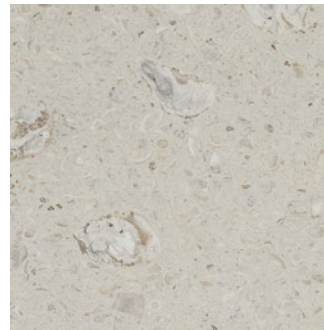

Oyster Sand Paver

Rectified Edges