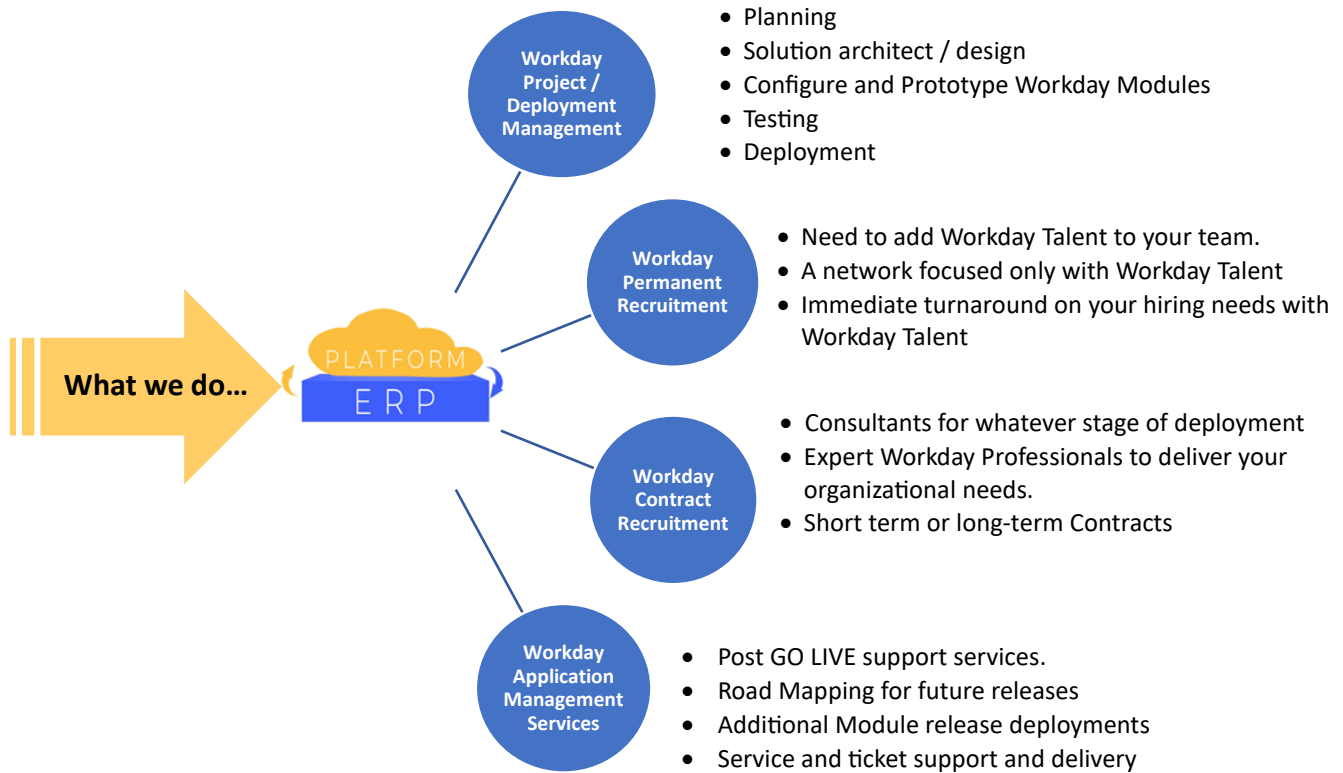

Platform ERP Inc is a full-service Consultancy and Recruitment firm focused ONLY on the Workday ecosystem. Over the years in this exciting field, Platform ERP has developed a *Global Network of Workday* skilled Professionals. Our ability to assist our clients at every stage of Workday deployment has elevated us to the go-to provider of Workday Consultants Worldwide.

## What makes us different?

- We focus specifically on the *Workday eco system*.
- Network of Trusted industry recommended Workday Consultants built over the last decade.
- Global platform that enables access for “in Country” professionals for our clients in all the countries they do business.