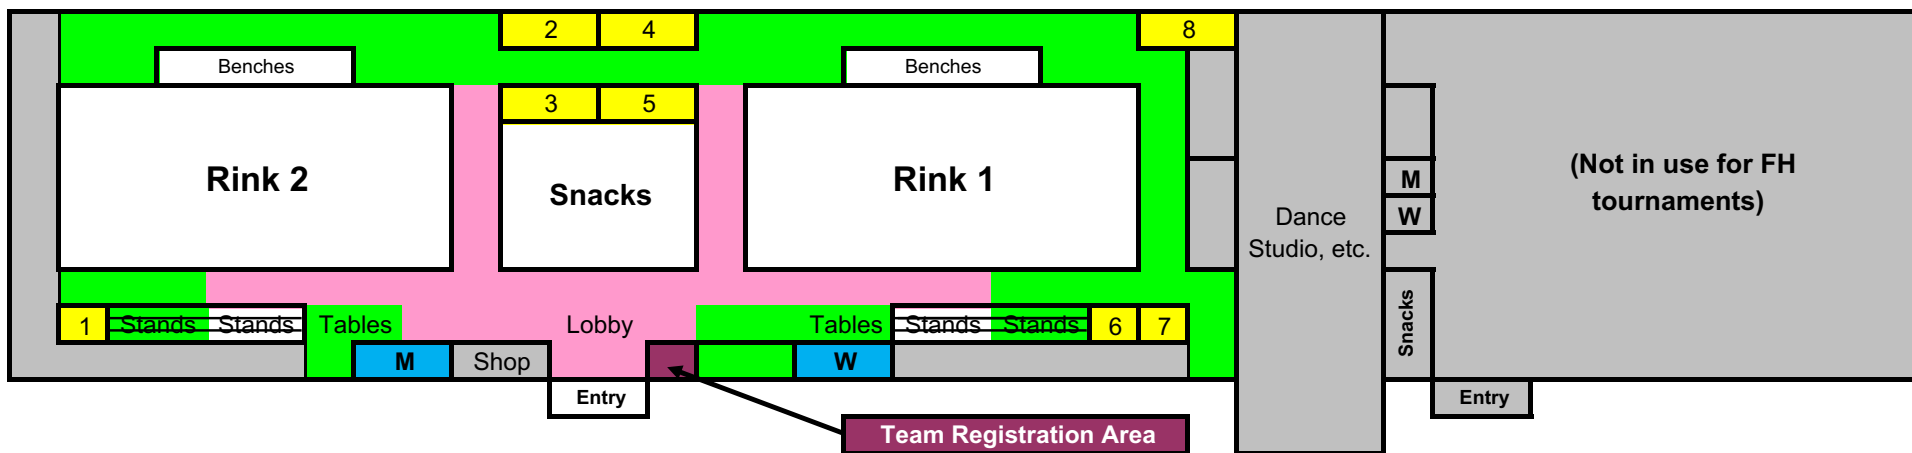

SPORTSPLEX INDOOR FIELD HOCKEY LAYOUT 2016-17 SEASON

Key:

- Common Areas: **NO** Team Set-up or Stick-work, PLEASE
- Player Locker Rooms: PLEASE use (if available) first
- Additional Suggested Team Set-up Areas and Team Warm-up Areas
- Rest Rooms
- Spectator Stands