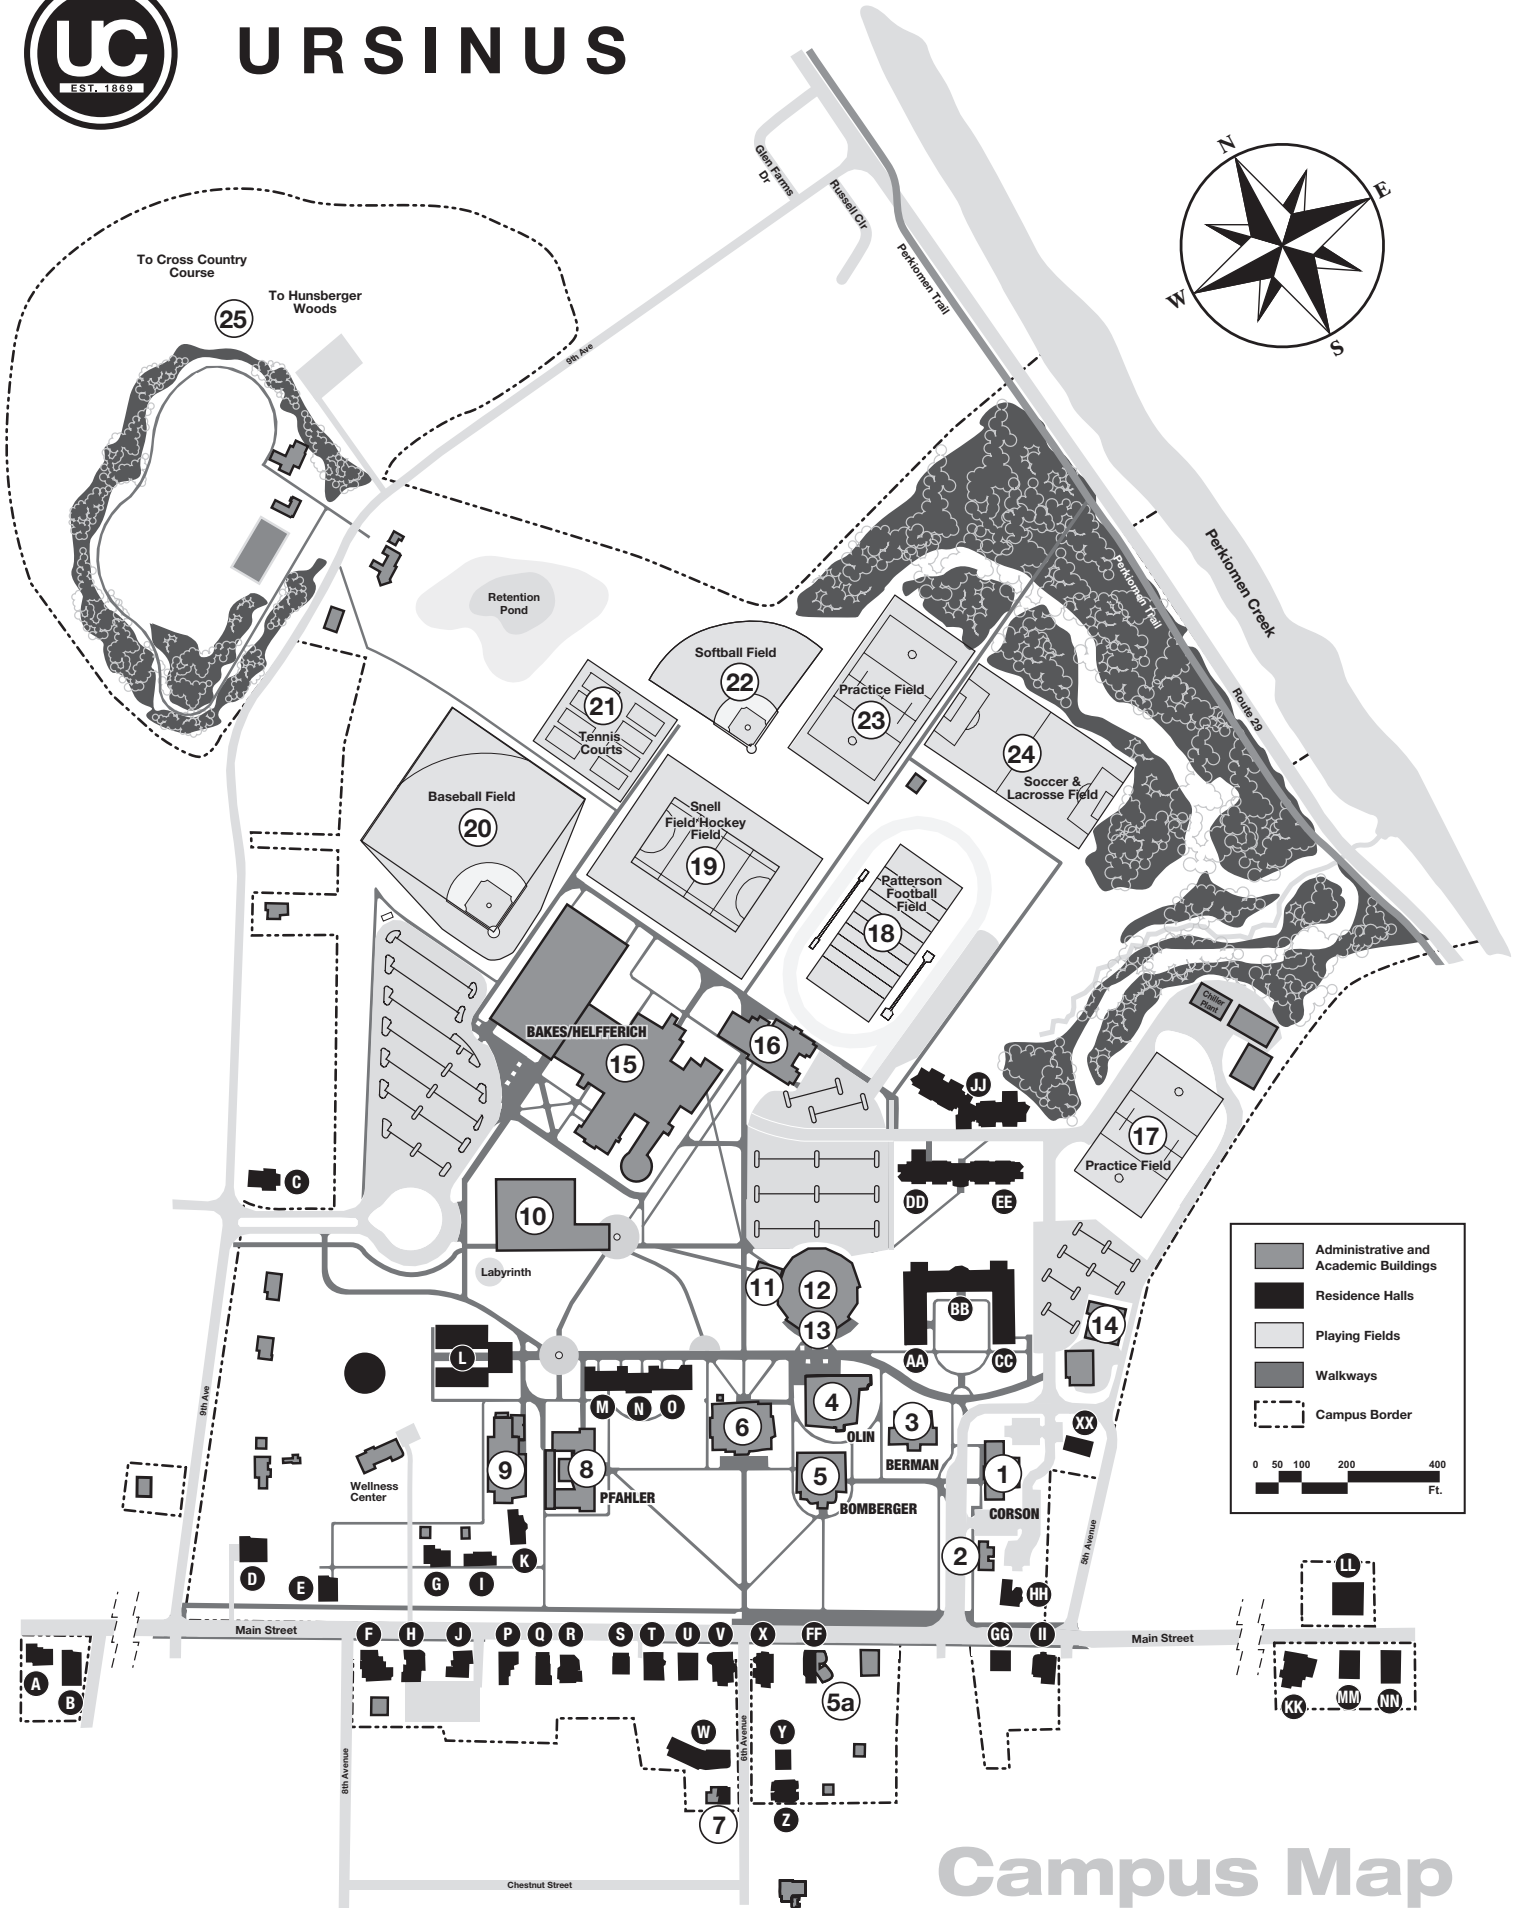

# URSINUS

## Campus Map

# CAMPUS MAP LEGEND

## Academic & Administrative Locations

<i>By Name</i>	<i>By Number</i>
20 Baseball Field	1 Corson Hall
3 Berman Museum of Art	2 Unity House
5 Bomberger Hall	3 Berman Museum of Art
11 Bookstore	4 Olin Hall
13 Campus Safety	5 Bomberger Hall
1 Corson Hall	5a Fetterolf House (Center for Continuous Learning)
5a Fetterolf House (Center for Continuous Learning)	6 Myrin Library
15 Floy Lewis Bakes Center (including Helfferich Hall)	7 Hillel House
14 Heat Plant	8 Pfahler Hall
7 Hillel House	9 Thomas Hall
25 Hunsberger Woods	10 Kaleidoscope Performing Arts Center
10 Kaleidoscope Performing Arts Center	11 Bookstore
6 Myrin Library	12 Wismer Center
4 Olin Hall	13 Campus Safety
18 Patterson Football Field	14 Heat Plant
8 Pfahler Hall	15 Floy Lewis Bakes Center (including Helfferich Hall)
23 Practice Field (North)	16 Ritter Center
17 Practice Field (South)	17 Practice Field (South)
16 Ritter Center	18 Patterson Football Field
19 Snell Field Hockey Field	19 Snell Field Hockey Field
24 Soccer and Lacrosse Field	20 Baseball Field
22 Softball Field	21 Tennis Courts
21 Tennis Courts	22 Softball Field
9 Thomas Hall	23 Practice Field (North)
2 Unity House	24 Soccer and Lacrosse Field
12 Wismer Center	25 Hunsberger Woods