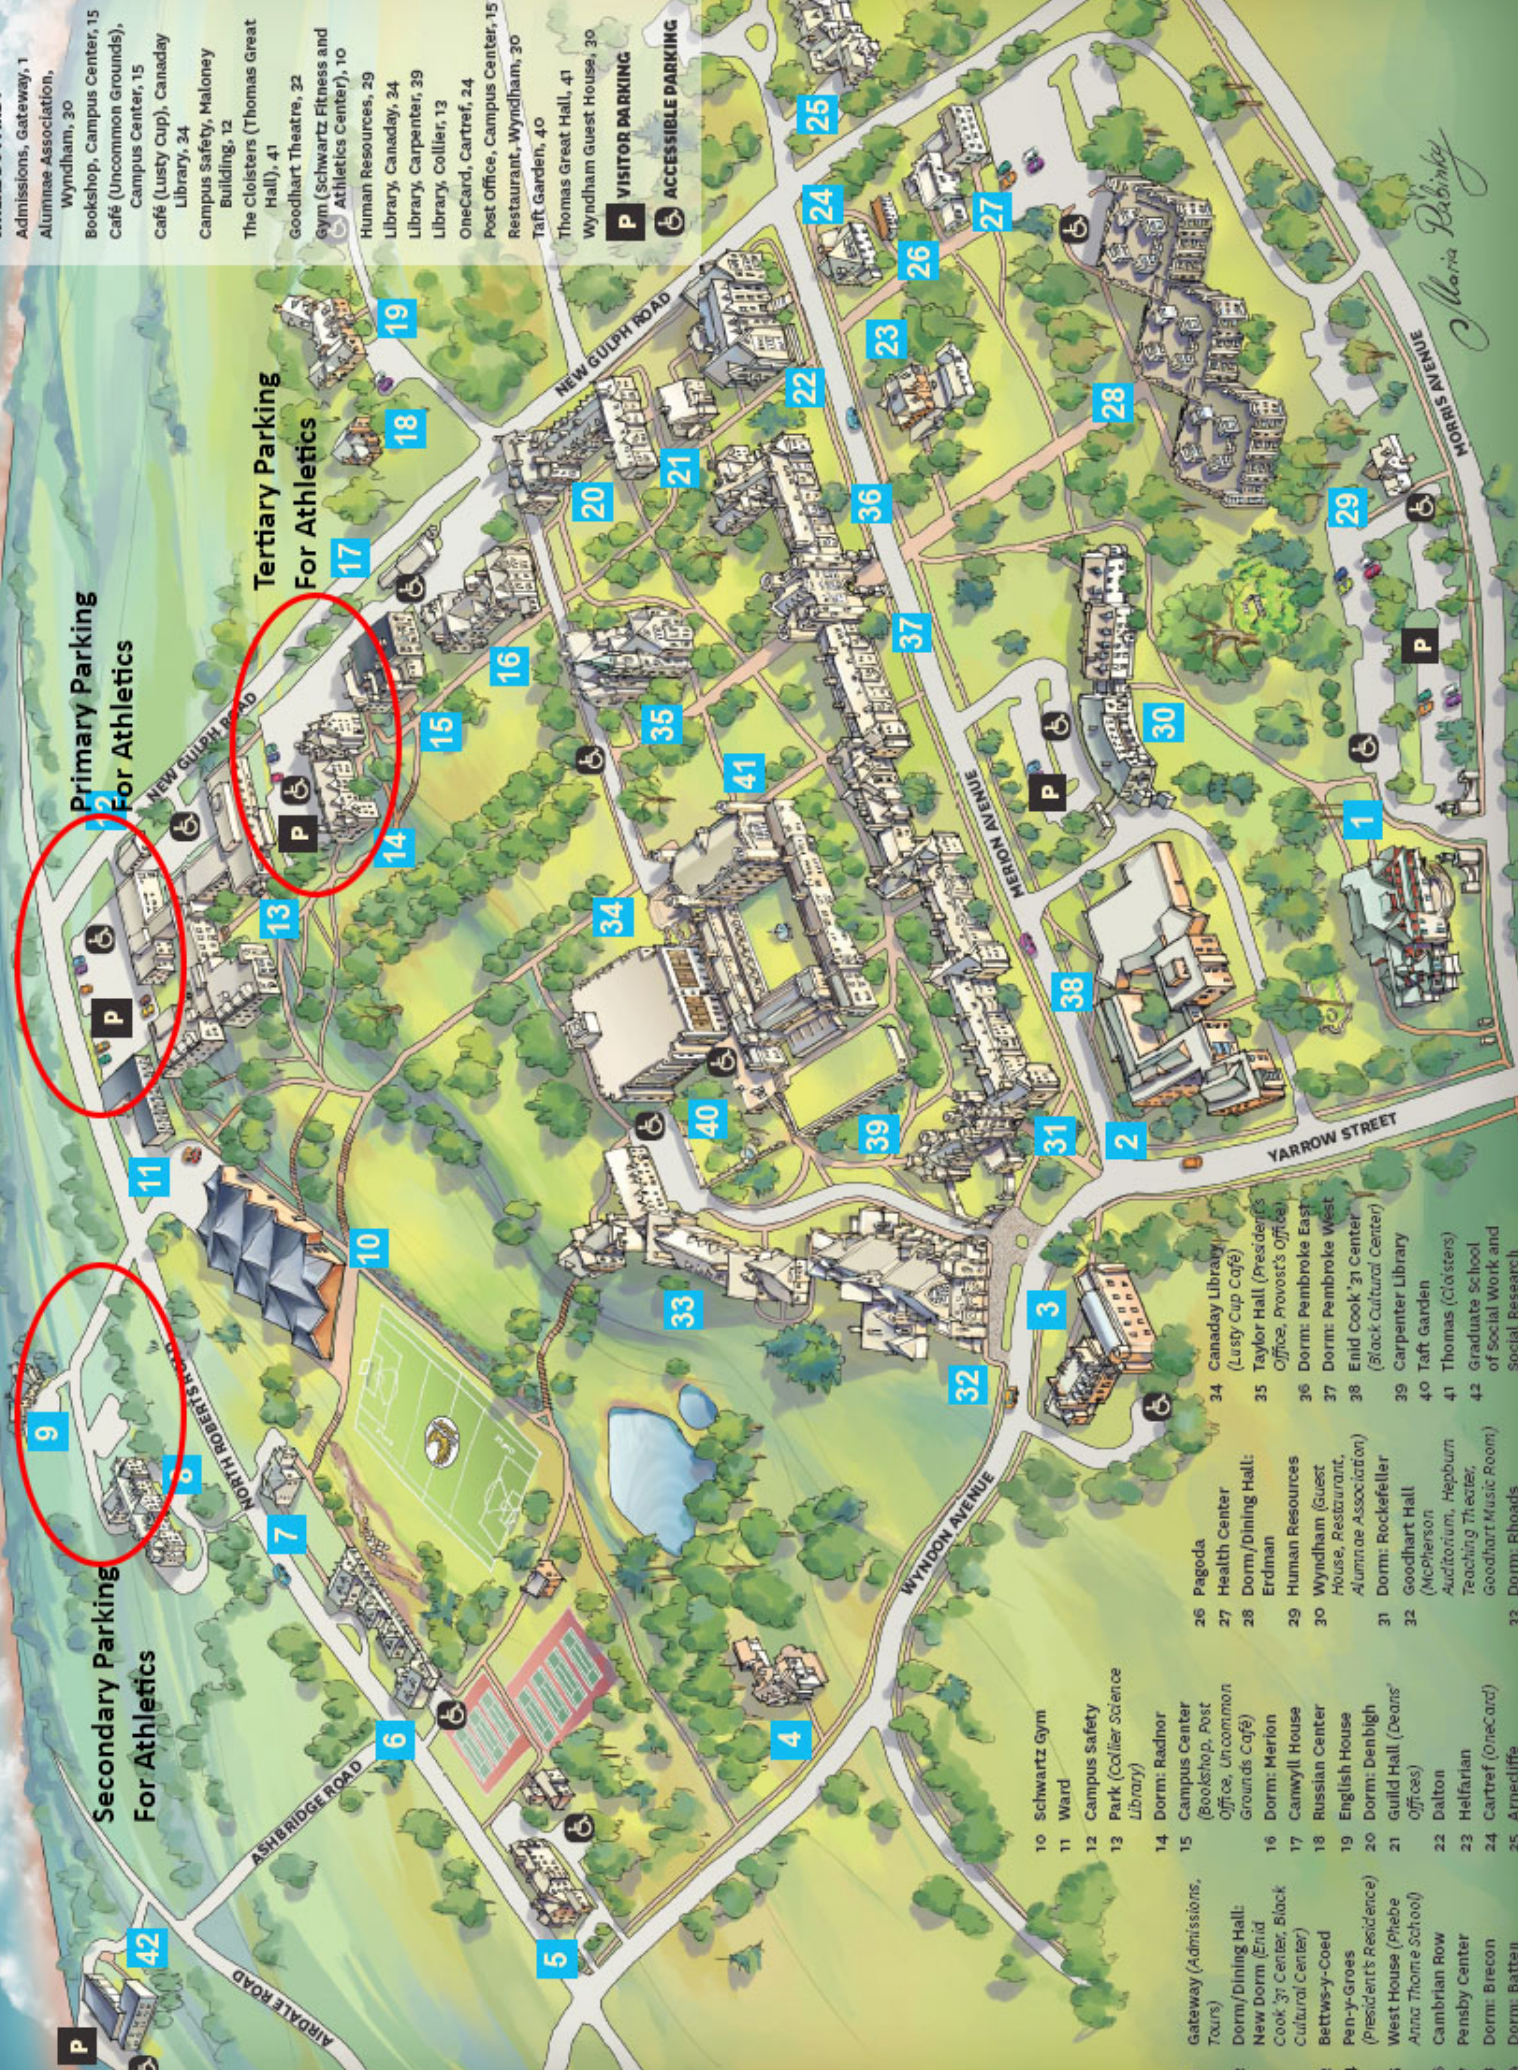

WHERE DO I FIND?

P VISITOR PARKING
♿ ACCESSIBLE PARKING

Primary Parking For Athletics

Tertiary Parking For Athletics

Secondary Parking For Athletics

- 1 Gateway (Admissions, Tours)
- 2 Dorm/Dining Hall: New Dorm (Enid Cook '31 Center, Black Cultural Center)
- 3 Bettwy-y-Coed
- 4 Pen-y-Groes (President's Residence)
- 5 West House (Phebe Anna Thome School)
- 6 Cambrian Row
- 7 Pensby Center
- 8 Dorm: Brecon
- 9 Dorm: Batten
- 10 Schwartz Gym
- 11 Ward
- 12 Campus Safety
- 13 Park (Collier Science Library)
- 14 Dorm: Radnor
- 15 Campus Center (Bookshop, Post Office, Uncommon Grounds Cafe)
- 16 Dorm: Merion
- 17 Carwyl House
- 18 Russian House
- 19 English House
- 20 Dorm: Denhigh
- 21 Guild Hall (Deans' Offices)
- 22 Dalton
- 23 Helfarian
- 24 Cartref (OneCard)
- 25 Arnedlife
- 26 Pagoda
- 27 Health Center
- 28 Dorm/Dining Hall: Erdman
- 29 Human Resources
- 30 Wyndham (Guest House, Restaurant, Alumnae Association)
- 31 Dorm: Rockefeller
- 32 Goodhart Hall (McPherson Auditorium, Hepburn Teaching Theater, Goodhart Music Room)
- 33 Dorm: Rhoads
- 34 Canaday Library (Lusty Cup Cafe)
- 35 Taylor Hall (President's Office, Provost's Office)
- 36 Dorm: Pembroke East
- 37 Dorm: Pembroke West
- 38 Enid Cook '31 Center (Black Cultural Center)
- 39 Carpenter Library
- 40 Taft Garden (McPherson Auditorium, Hepburn Teaching Theater, Goodhart Music Room)
- 41 Thomas (Cloisters)
- 42 Graduate School of Social Work and Social Research

Maria Rabinky