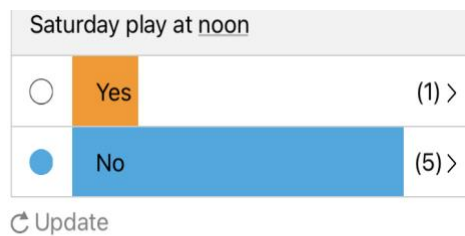

TeamReach for Dennis Pickleball 2021

To create your account:

- Download TeamReach from the App Store or Play Store.
To get download: go to <https://www.teamreach.com/>
- Enter Group Code: [REDACTED] (Note: Not cap sensitive)
- Sign up with an Email Address, Google, or Facebook Account.
- Enter your profile details and press continue to finish.

Message the Group:

- Use message icon, type your message.
(Example: Sunday play 11 AM)
- Click on the Polling Icon (Circled in Orange)
- Add Question: Date, and Options: Yes / No

-Send Message

-Replies will show up as: