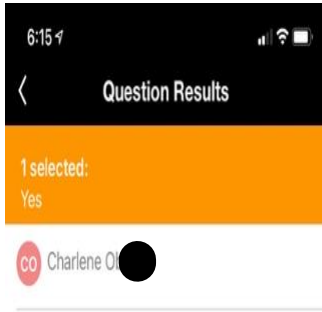

TeamReach for Dennis Pickleball 2021

-Swipe Left and Players names will be listed.