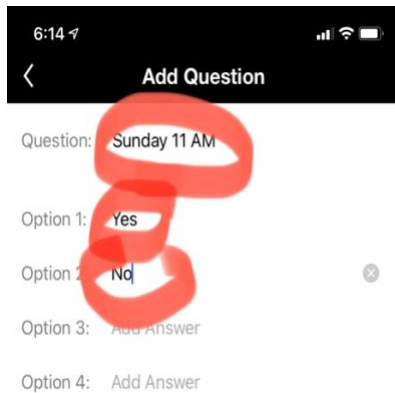

TeamReach for Dennis Pickleball 2021

To create your account:

- Download TeamReach from the App Store or Play Store.
To get download: go to <https://www.teamreach.com/>
- Enter Group Code: [REDACTED] (Note: Not cap sensitive)
- Sign up with an Email Address, Google, or Facebook Account.
- Enter your profile details and press continue to finish.

Message the Group:

- Use message icon, type your message.
(Example: Sunday play 11 AM)
- Click on the Polling Icon (Circled in Orange)
- Add Question: Date, and Options: Yes / No

-Send Message

-Replies will show up as: