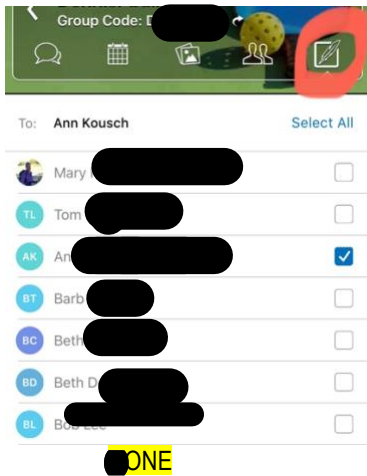

Message the Group:

- Use message icon, type your message.
(Example: Sunday play 11 AM)
- Click on the Polling Icon (Circled in Orange)
- Add Question: Date, and Options: Yes / No

-Send Message

-Replies will show up as:

TeamReach for Dennis Pickleball 2021

-Swipe Left and Players names will be listed.

Message an Individual Player:

-Check the Box/boxes of the player(s) you wish to send message to

-Press done and write your message.