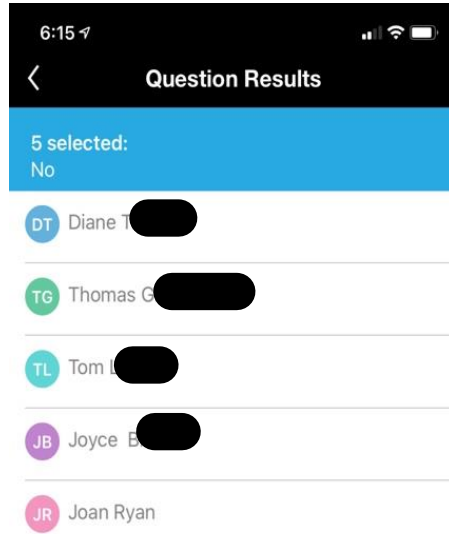

Message the Group:

- Use message icon, type your message.
(Example: Sunday play 11 AM)
- Click on the Polling Icon (Circled in Orange)
- Add Question: Date, and Options: Yes / No

-Send Message

-Replies will show up as:

TeamReach for Dennis Pickleball 2021

-Swipe Left and Players names will be listed.

Message an Individual Player:

-Check the Box/boxes of the player(s) you wish to send message to

-Press done and write your message.