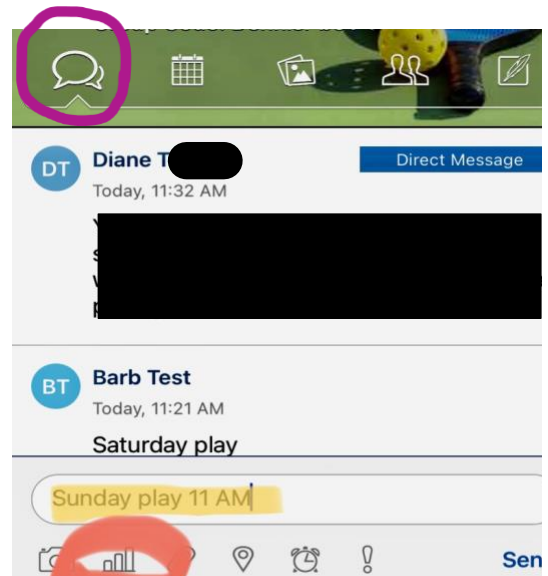

TeamReach for Dennis Pickleball 2021

To create your account:

- Download TeamReach from the App Store or Play Store.
To get download: go to <https://www.teamreach.com/>
- Enter Group Code: [REDACTED] (Note: Not cap sensitive)
- Sign up with an Email Address, Google, or Facebook Account.
- Enter your profile details and press continue to finish.

Message the Group:

- Use message icon, type your message.
(Example: Sunday play 11 AM)
- Click on the Polling Icon (Circled in Orange)
- Add Question: Date, and Options: Yes / No

-Send Message

-Replies will show up as: