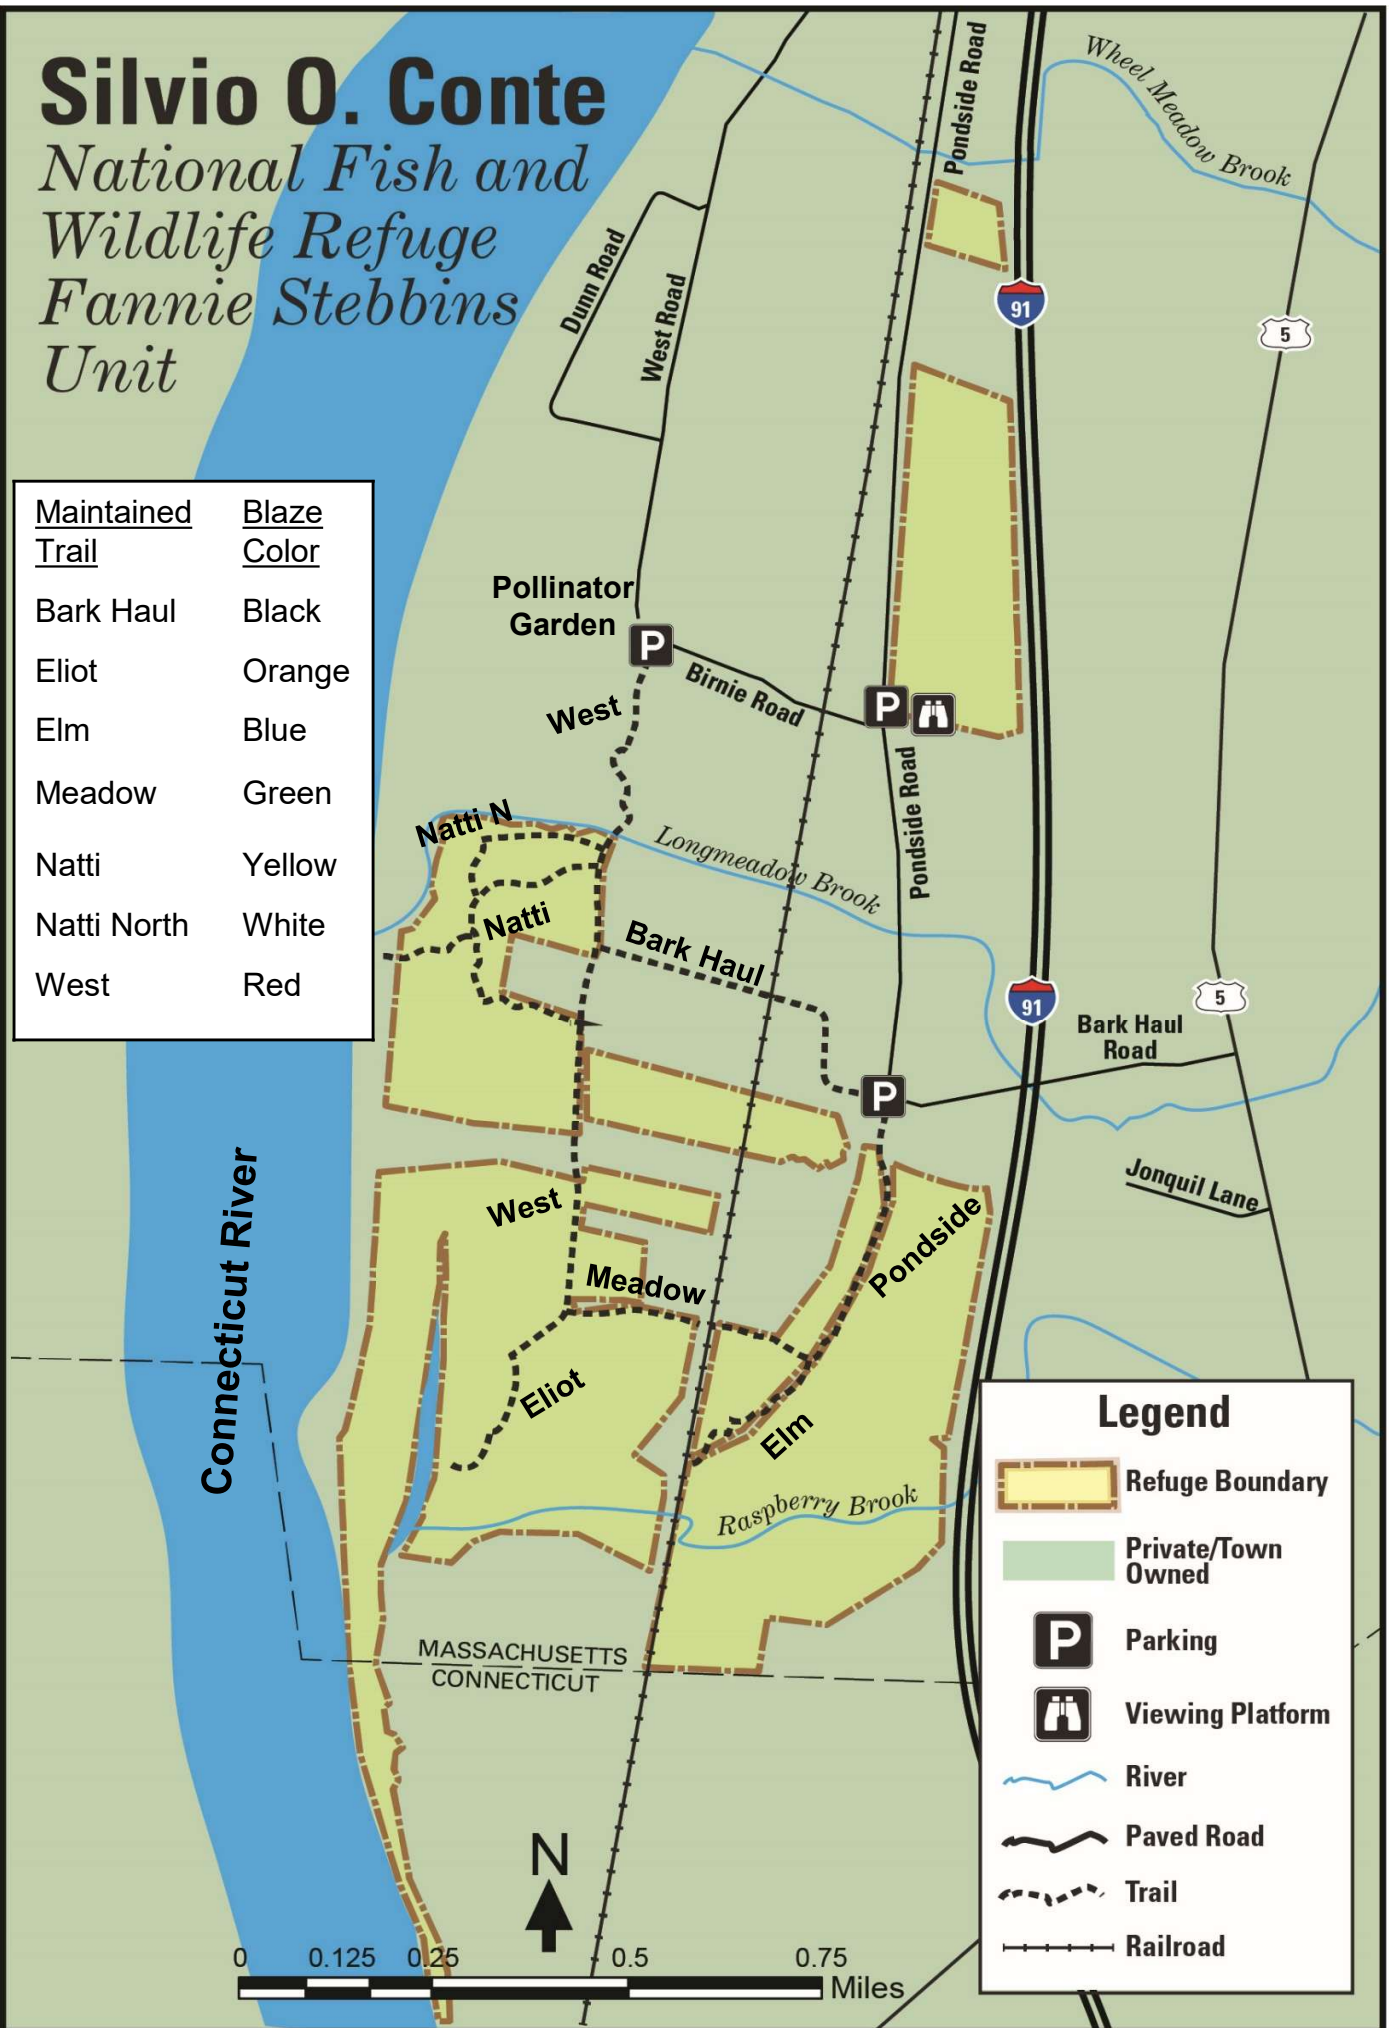

Silvio O. Conte National Fish and Wildlife Refuge Fannie Stebbins Unit

Maintained Trail	Blaze Color
Bark Haul	Black
Eliot	Orange
Elm	Blue
Meadow	Green
Natti	Yellow
Natti North	White
West	Red

Legend

- Refuge Boundary
- Private/Town Owned
- Parking
- Viewing Platform
- River
- Paved Road
- Trail
- Railroad