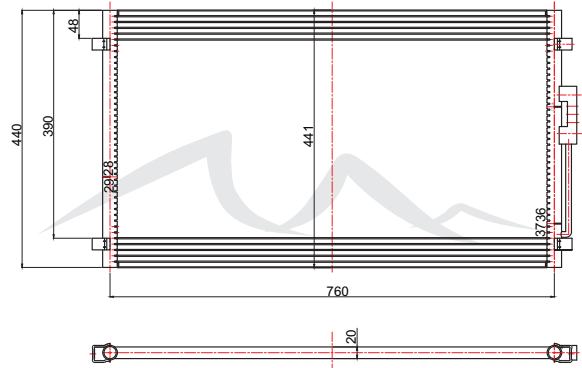

AC4957 CHRYSLER/DODGE

CARAVAN/VOYAGER/TOWN AND COUNTRY 01-04