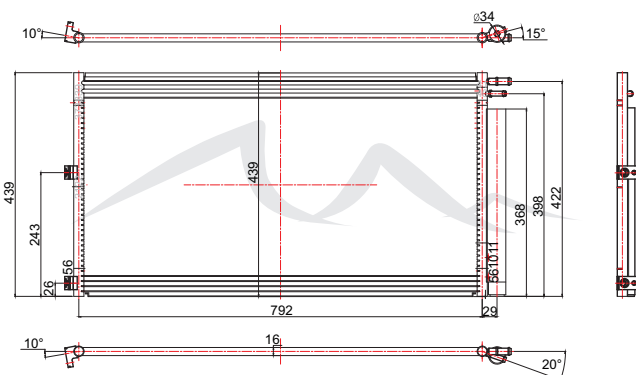

AC3599

HONDA

CR-V 07-11

Radiador: 2954 / 13031 / 13155 / 13161

OEM: 80110SWAA01

AC3618

FORD/LINCOLN

EXPEDITION/NAVIGATOR 07-14/F-150/F250/LOBO/MARK LT 08-14