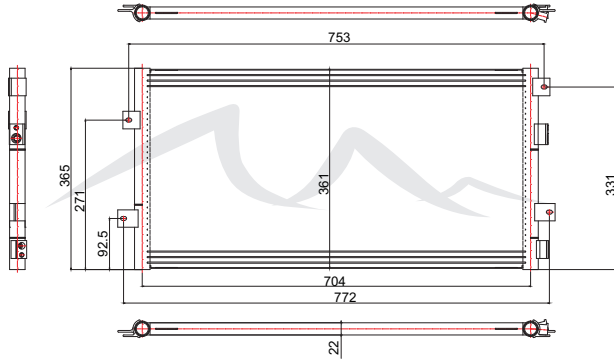

PHAR

Heat Exchangers Manufacturer

AC3000

CHRYSLER

INTREPID/CONCORDE/LHS/300M 98-04

Radiador: 2184 / 2183

OEM: 4758305AB

AC3014