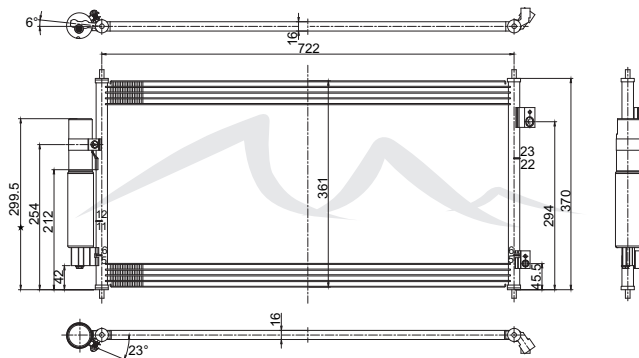

AC3628

NISSAN

SENTRA 07-12

Radiador: 2998

OEM: 92100ZE80A