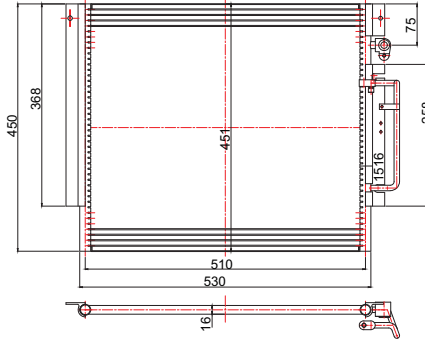

AC3014

CHEVROLET/GMC

COLORADO/CANYON 04-12

Radiador: 2707

OEM: 890191470