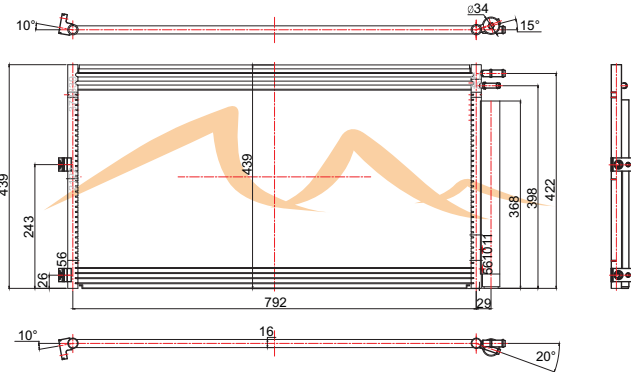

Radiador: 2981/3002

OEM: 92100ZW40A

AC3599

HONDA

CR-V 07-11

Radiador: 2954/13031/13155/13161

OEM: 80110SWAA01

AC3618 FORD/LINCOLN