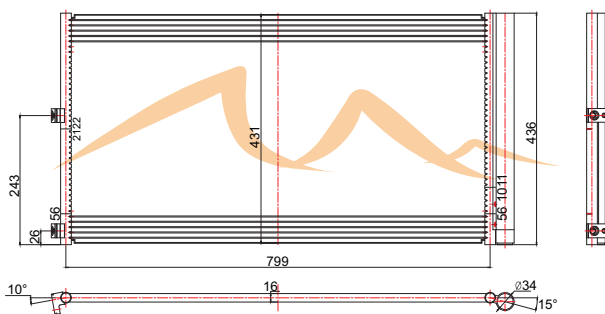

AC3975

FORD/LINCOLN

EXPEDITION 15-16/F150 13-14/NAVIGATOR 15-16

Radiador: 13228/13229/13226

OEM: BL3Z19712A