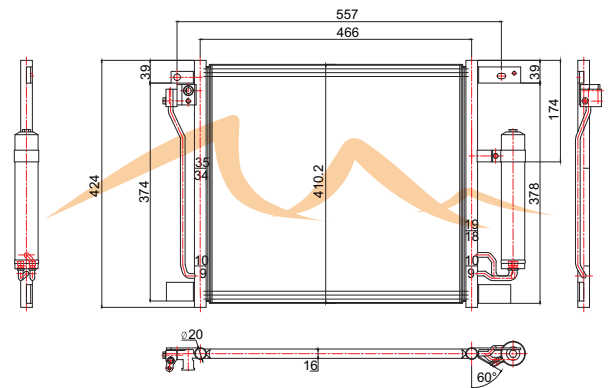

AC3968

NISSAN

JUKE 11-16

Radiador: 13264

OEM: 921103DD0A