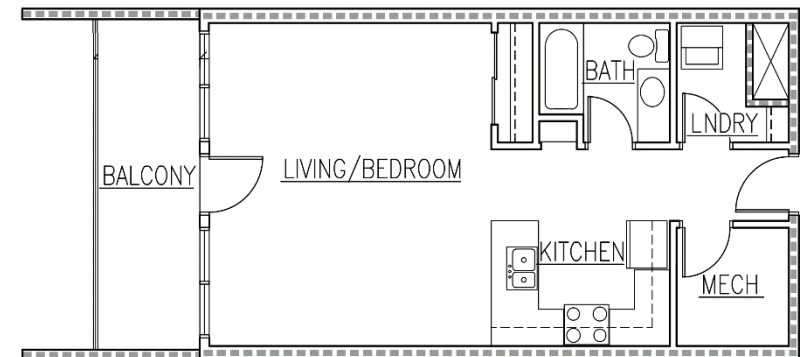

SECURITY

- IN-SUITE 7" TOUCHSCREEN WITH AUDIO/VIDEO AT ENTRY
- SECURED FOB ENTRY
- PERSONAL CODE ENTRY
- 24/7 SECURITY CAMERAS

KITCHEN HIGHLIGHTS

- MODERN EUROPEAN STYLE CABINETS
- CONNECTED BAR ISLAND TABLE
- SOFT CLOSE DRAWERS ON ALL CABINERY
- QUARTZ COUNTERTOPS
- UNDERMOUNT DOUBLE SINK
- TILE BACKSPASH
- FRENCH DOOR REFRIGERATOR
- STAINLESS STEEL ELECTRIC RANGE
- STAINLESS STEEL MICROWAVE
- CLEAN TOUCH FULL SIZED DISHWASHER
- BUILT-IN MICROWAVE

BUILDING AMENITIES

- ROOFTOP LOUNGE OVERLOOKING RIVER
- FIRE TABLES WITH LOUNGE CHAIRS
- OUTDOOR DINING AREA
- ROOFTOP BBQ

BALCONY AREA | ENCLOSED AREA | TOTAL AREA

108 SF 580 SF 688 SF

RENT

\$ 1100

ADDITIONAL HEATED PARKING STALLS