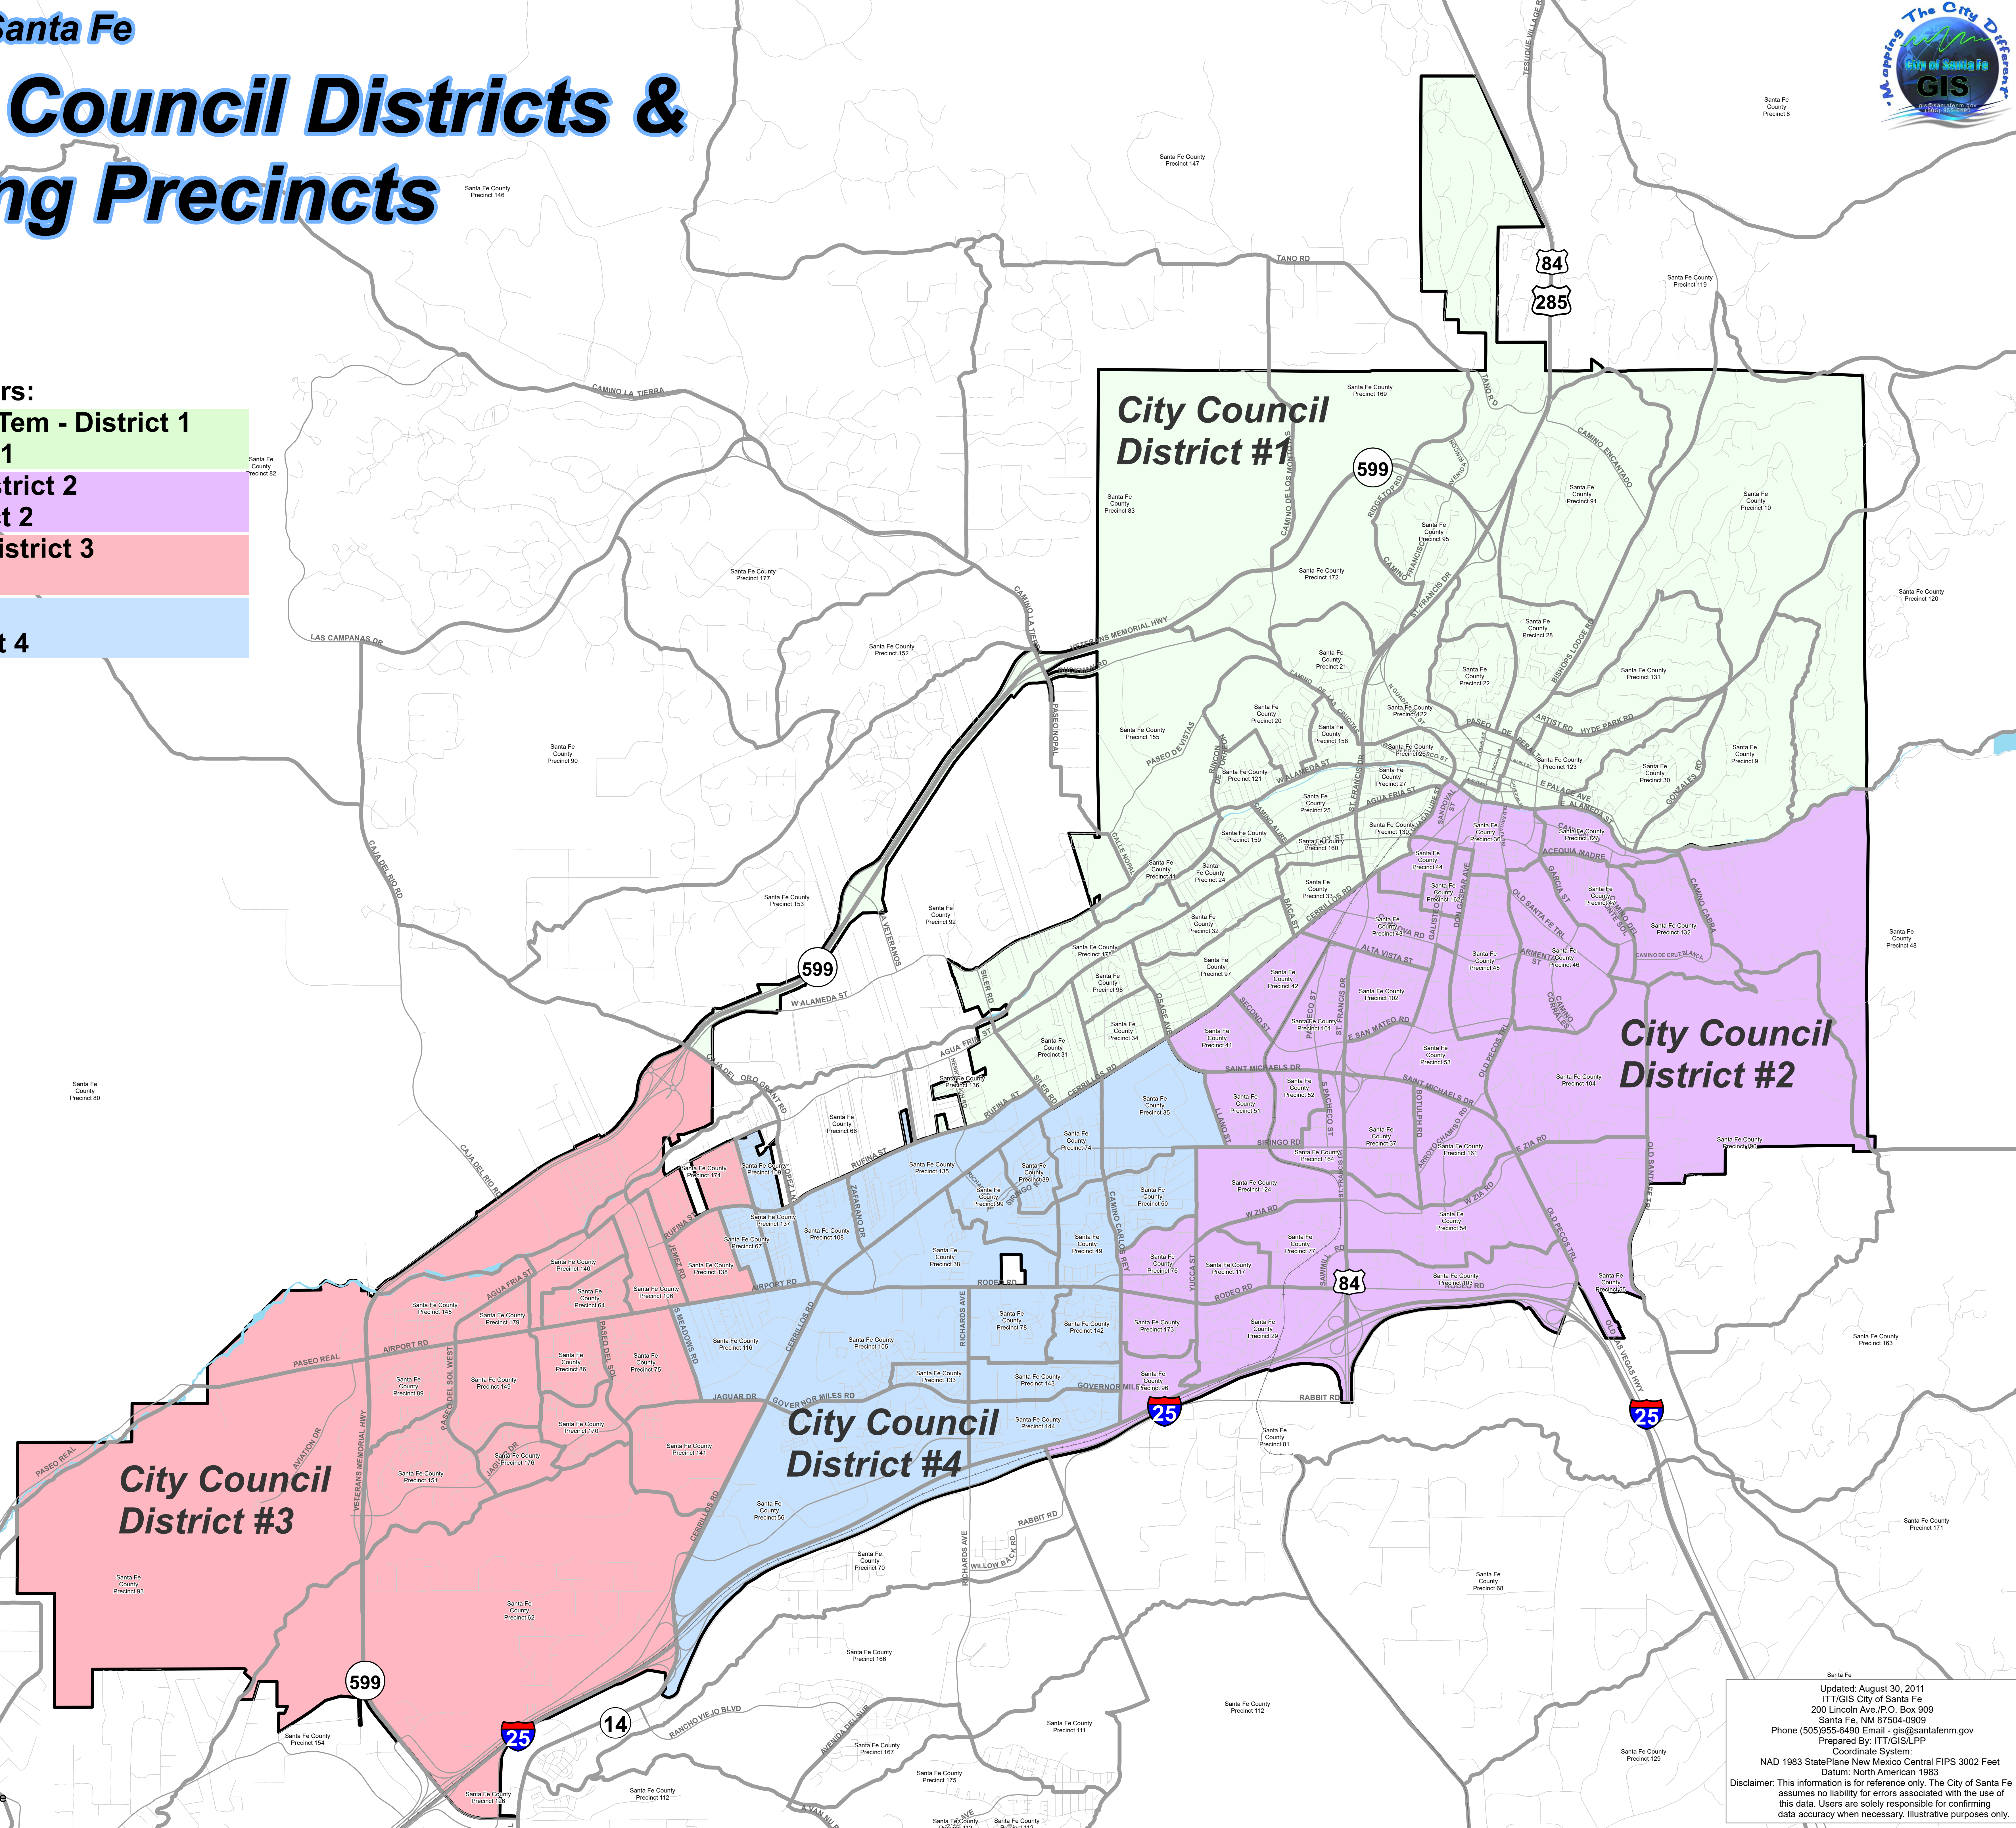

City of Santa Fe

City Council Districts & Voting Precincts

Alan Webber - MAYOR

1. **City of Santa Fe Councilors:**
2. Signe Lindell Mayor Pro Tem - District 1
   - Renee Villarreal - District 1
   - Carol Romero-Wirth - District 2
   - Michael J. Garcia - District 2
   - Christopher M. Rivera - District 3
   - Lee Garcia - District 3
   - Jamie Cassutt - District 4
   - Amanda Chavez - District 4

- City Limits
- Voter Precincts
- Railroad
- Roads

Updated: August 30, 2011
ITTGIS City of Santa Fe
200 Lincoln Ave./P.O. Box 909
Santa Fe, NM 87504-0909
Phone (505)955-6490 Email - gis@santafenm.gov
Prepared By: ITTGISLFP
Coordinate System:
NAD 1983 StatePlane New Mexico Central FIPS 3002 Feet
Datum: North American 1983
Disclaimer: This information is for reference only. The City of Santa Fe assumes no liability for errors associated with the use of this data. Users are solely responsible for confirming data accuracy when necessary. Illustrative purposes only.