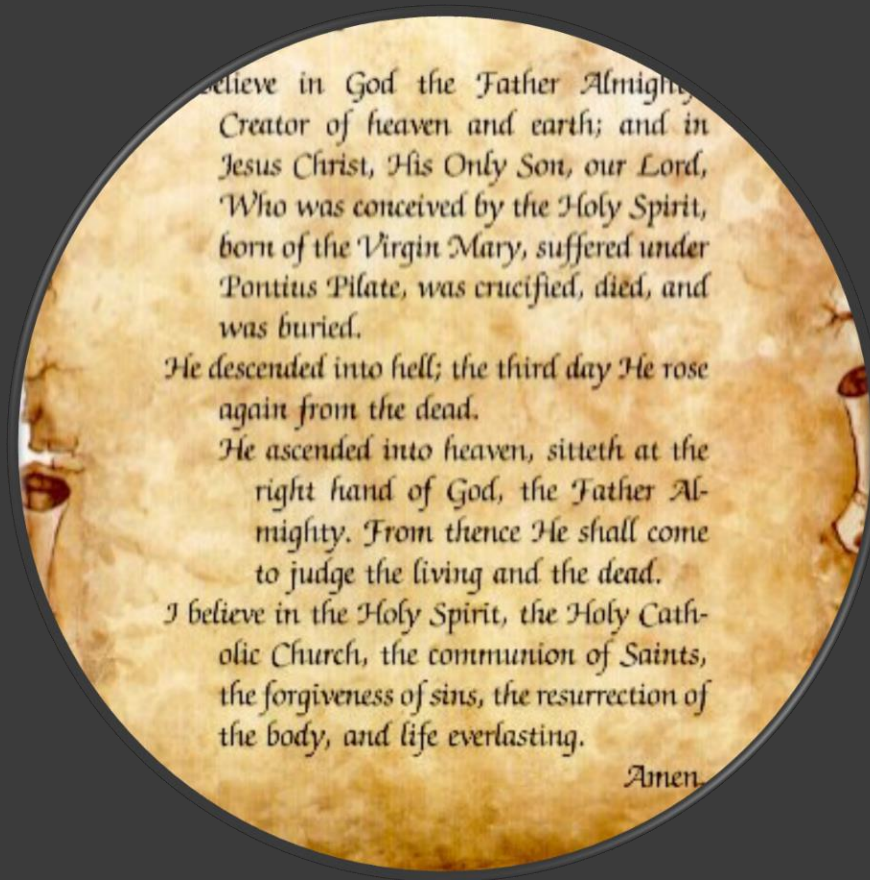

God Has Told Us What He Wants

Thus we have the apostles doctrine.

Thus we have the examples of the early church.

Thus, when we read the scriptures, we can know what God wants.

So why do we follow men who make up their own rules and expect God to just take whatever man sends His way?