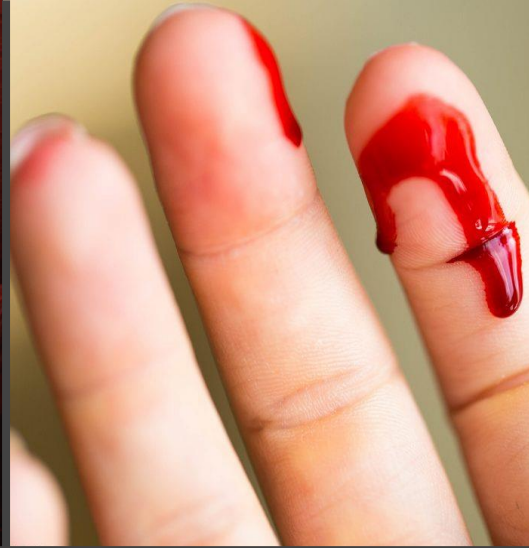

On The Other Side of the Sea

(sermon review)

Jesus is return from Gadara.

Leadership in the local synagogue.

The Ancient belief that healing was stored in the hem of a garment.

**The problem of having an
issue of blood.**

The symbolic meaning of blood.

A crowded marketplace

**The
authority
of Jairus.**

The difference between being healed and made whole

The meaning of:

“Go in
peace”

**THANK YOU FOR
WATCHING**