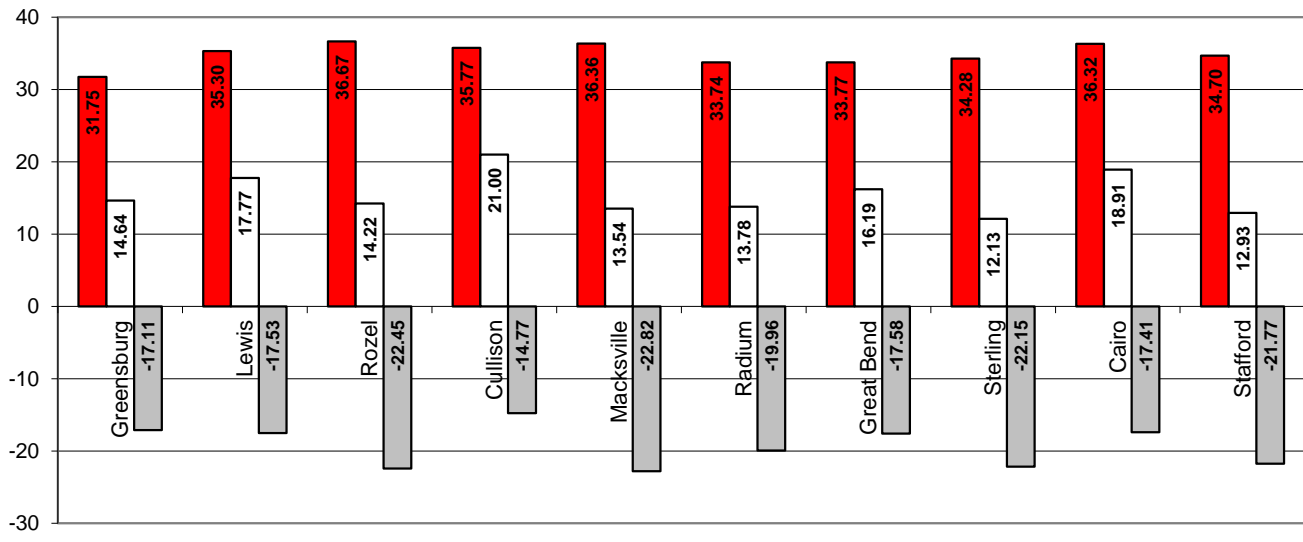

**\*\* Big Bend GMD 5 Station Network  
2018 Yearly Graph ET vs Rain**

■ ET □ Rain ▒ Deficit or Surplus

**\*\* Big Bend GMD 5 Station Network  
Growing Season ET vs Rain Graph  
April to September, 2018**

■ ET □ Rain ▒ Deficit or Surplus