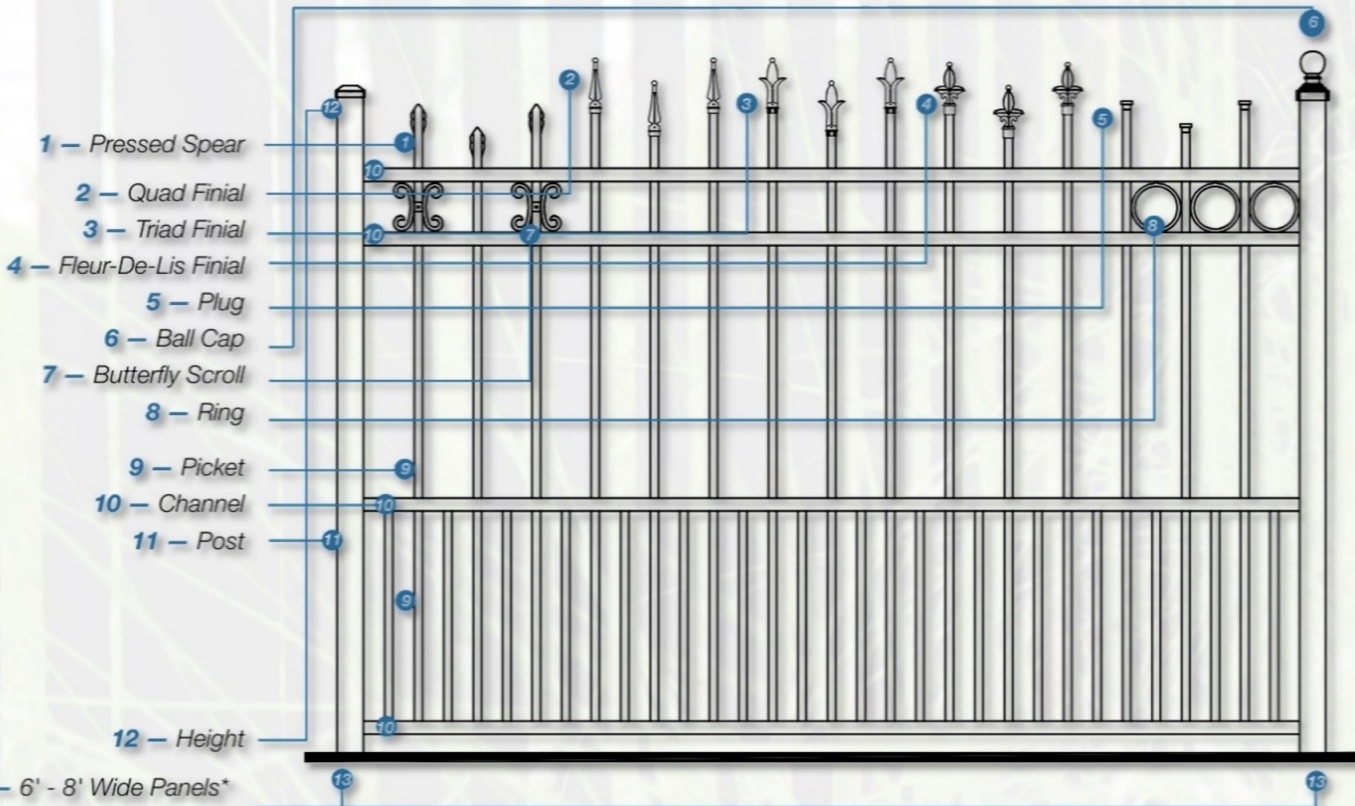

**ALUMI-
GUARD**®