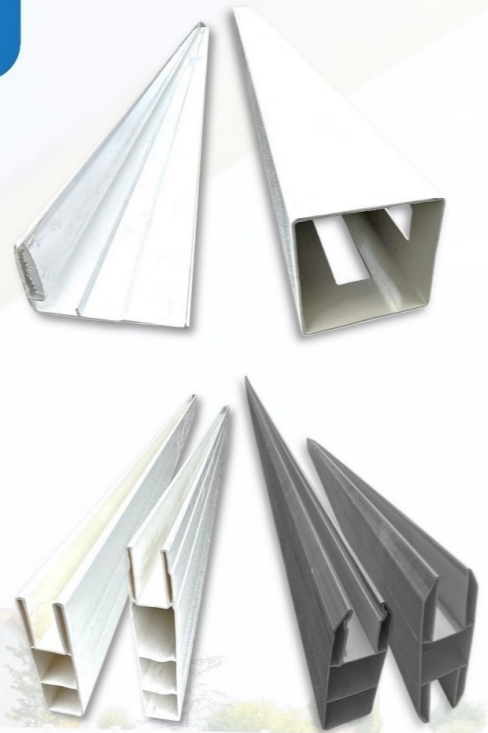

T&G Slats

- 7/8" x 11.3"
- 7/8" x 6"

Privacy Panels

- 7/8" x 14"

Pickets

- 7/8" x 1.5"
- 7/8" x 3"

Trim Channel

- 7/8" x 1 3/8"

Hollow Rails

- 1.75" x 3.5"
- 2" x 3.5"
- 2" x 6"

Ribbed Rails

- 1.5" x 5.5"
- 2" x 6"

Colors

White

Tan

Adobe