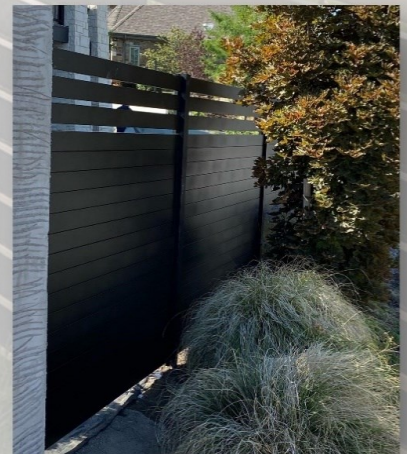

Suggested Stain Finish (not sold):

Avimore Breeze

by Alliance

Avimore Breeze is a versatile aluminum fence system distinguished by its sleek design, durable material, and simple installation. Its modern aesthetic complements current home building trends and adapts to most construction requirements. Avimore Breeze fences are durable, easy to work with, and virtually maintenance free.

Semi-Privacy

Full Privacy

Mixed Spacing

Royal Guard Ornamental Steel Fence

by Alliance

We are proud to present Royal Guard: a durable, affordable, and elegant ornamental steel fence.

Our fence features a fully rackable design, a gloss black finish, and treated steel backed with a 10-year warranty.