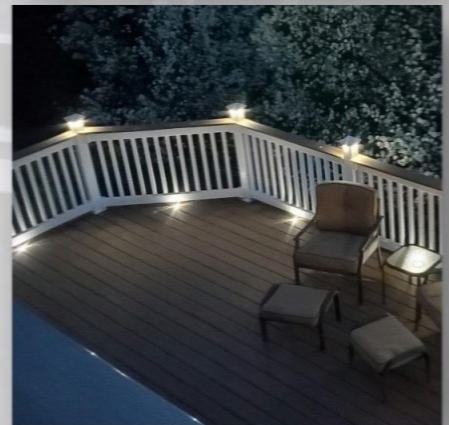

**ALUMI-
GUARD**®

Fence & Deck Lighting

Ornamental Lighting

Compatible with:

- Royal Guard Fence
- Royal Guard Rail
- Avimore Breeze
- Avimore Modern
- Alumi-Guard

Vinyl/Composite Lighting

Compatible with:

- Vinyl Fence
- Vinyl Porch Rail
- SimTek
- Trex

Deck/Stair Lighting

Lighting Options:

- Side Lights
- Stair Lights
- Recessed Lights
- Flush Deck Lights
- Bistro Lights

alliancefencesupply.com

(+1) 801-852-8542