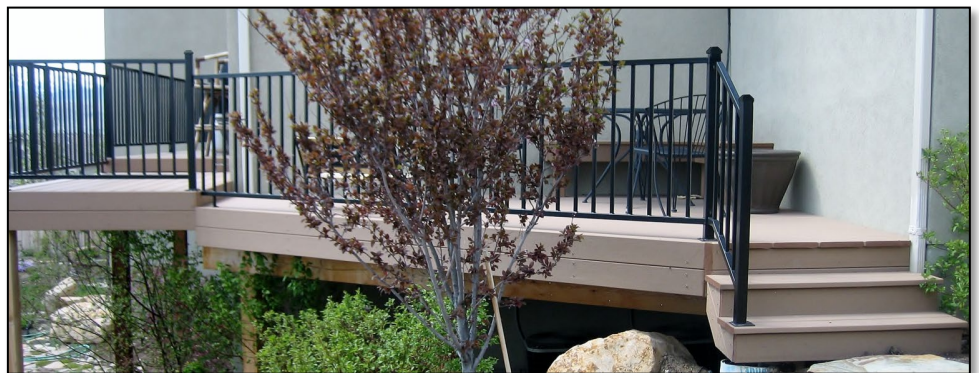

# Royal Guard by Alliance

801-852-8542  
701 S 100 E, Provo, Ut 84606

**RoyalGuardRail** ornamental steel railing provides a clean classic appearance that is virtually maintenance free.

Pre-welded galvanized powder coated steel panels are more durable than aluminum and are corrosion resistant. Added UV inhibitors allow for a long lasting finish.

## The Exceptional Low Maintenance Steel Railing

The perfect railing for decks, porches, patios, balconies, and more!

Available:  
Gloss Black  
Matte Black  
(Available upon request)

### Features & Benefits

- Standard gloss black finish touch
- Perfectly smooth rails on both sides
- Easily adjustable for stairs
- 100% pre-galvanized and powder coated iron
- Rigid panel of manufactured steel
- 1 1/4" Square Rails and 5/8" Square Pickets
- Iron railing system easy to install
- Combine with wood or composite posts
- Options: Residential or Commercial
- 10-year manufacturer's warranty

Brackets mount to posts for a no-weld installation. Panels easily adjust manually for stair installation. Simple attachments to wood or composite posts create a distinct look.