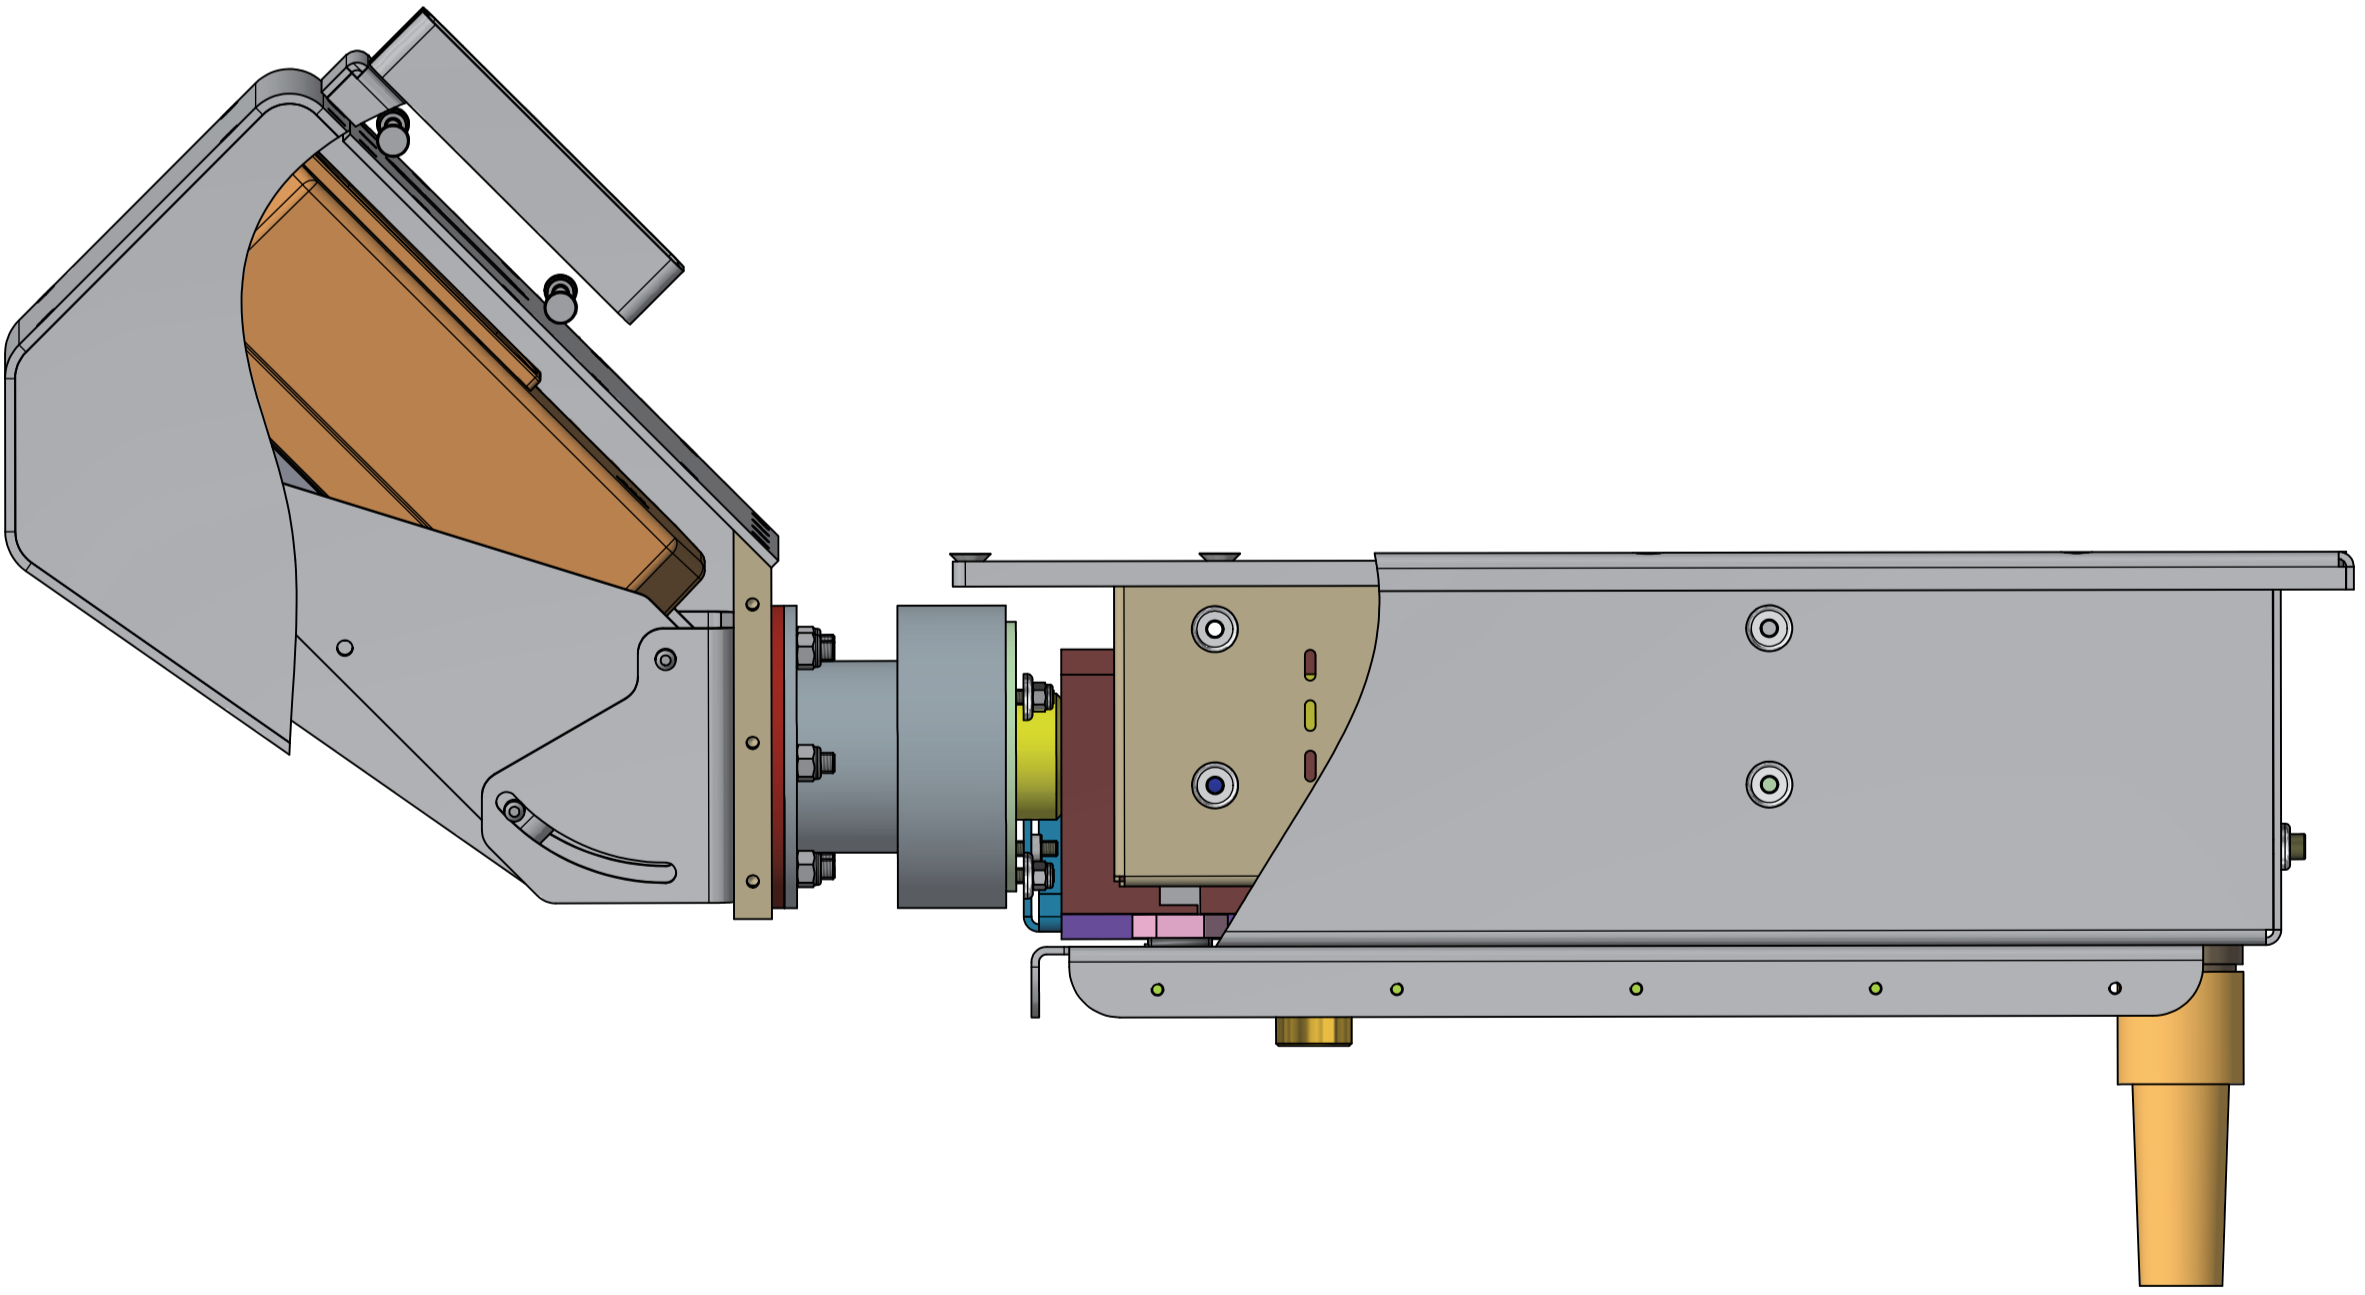

D 1 2 3 4 5 6 7 8

C 1 2 3 4 5 6 7 8

B 1 2 3 4 5 6 7 8

A 1 2 3 4 5 6 7 8

200MM

932.13

560.00

360.00

Designed by PETER REMMERT	Checked by KARL BERLIN	Approved by KARL BERLIN	Date 18/03/2012	
AUTOTRAKKER / HPR			MK3_SMALL_HEAD	
ALS3D_SCANNER_SYSTEM			Edition A	Sheet 2 / 2