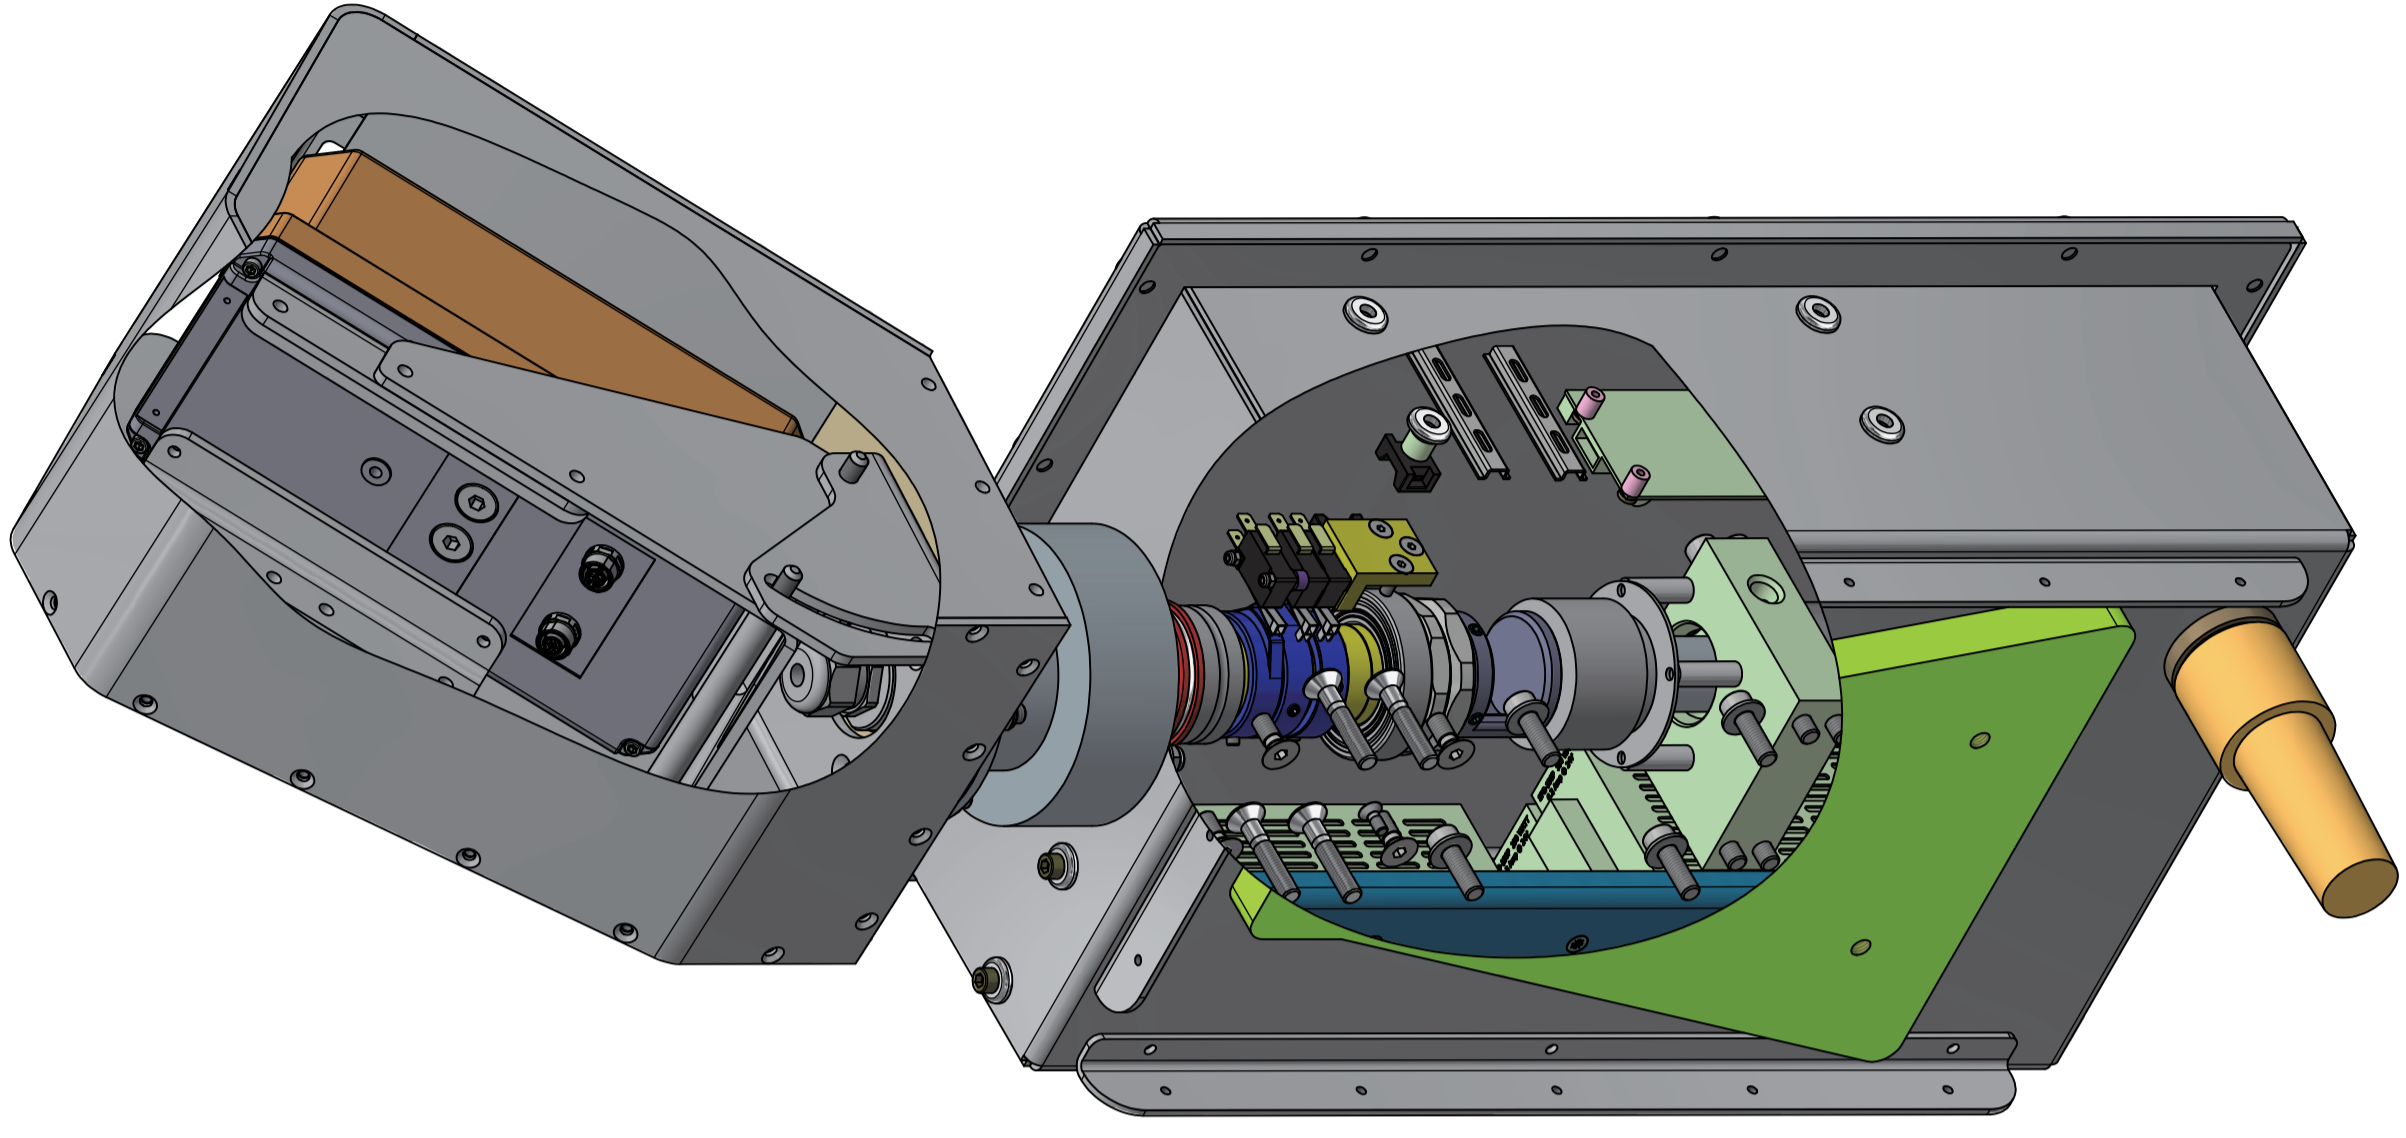

D 1 2 3 4 5 6 7 8

C 1 2 3 4 5 6 7 8

B 1 2 3 4 5 6 7 8

A 1 2 3 4 5 6 7 8

200MM

932.13

560.00

360.00

Designed by PETER REMMERT	Checked by KARL BERLIN	Approved by KARL BERLIN	Date 18/03/2012	
AUTOTRAKKER / HPR			MK3_SMALL_HEAD	
ALS3D_SCANNER_SYSTEM			Edition A	Sheet 2 / 2