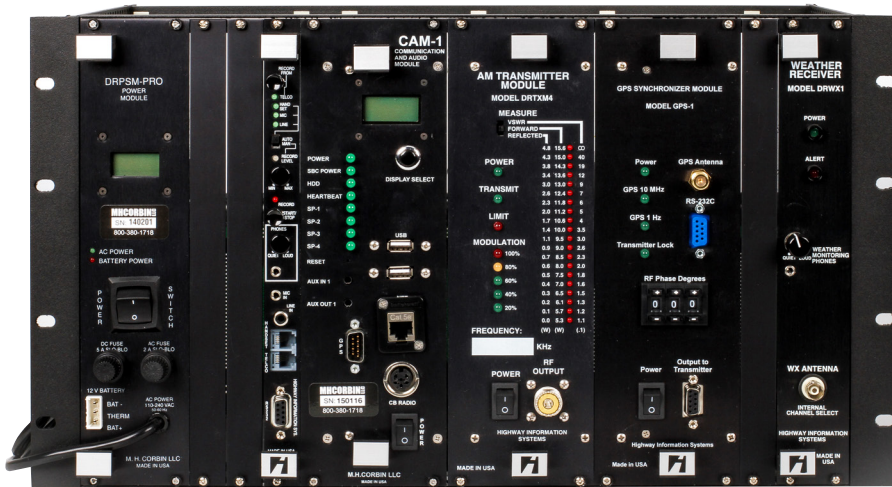

# HIGHWAY ADVISORY RADIO

Highway Advisory Radio (HAR) Systems from MH Corbin utilizes common radio frequencies to broadcast messages to motorists. Informing drivers before they encounter delays and add to traffic problems is important for maintaining a safe driving environment.

And since AM radio is a standard feature in nearly all vehicles, using HAR is a very reliable way to get messages to the motoring public.

HAR Systems allow DOT and other authorized personnel to notify motorists of traffic conditions, local points of interest, or emergency information, to create a safer commute. HAR Systems can also assist in managing traffic during long-term construction projects.

### DC POWER OPTIONS

12 V solar with battery backup

### POWER OUTPUT

Adjustable