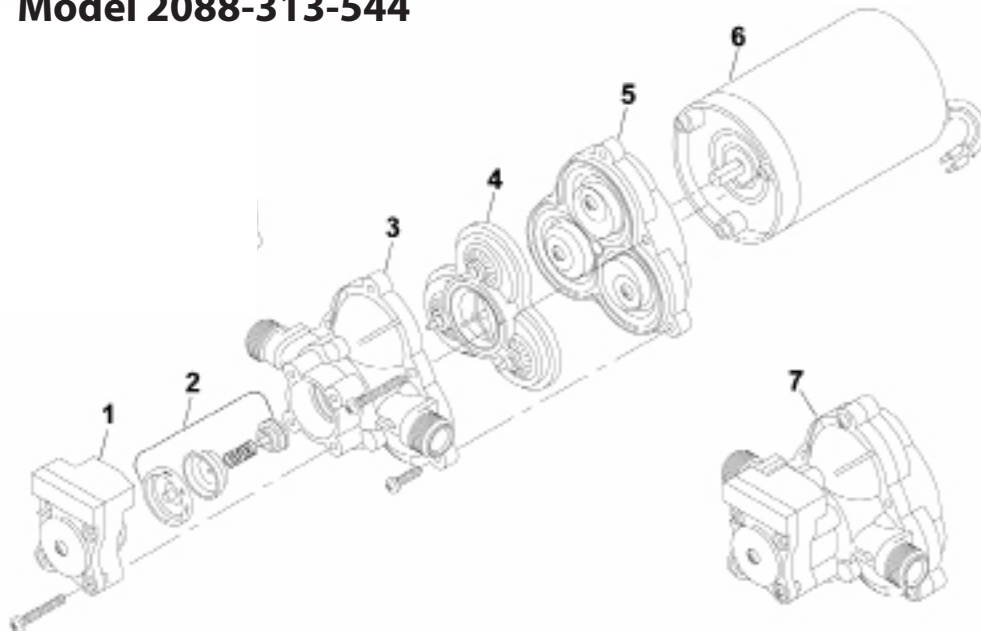

SHURflo 4.0 GPM Pump Breakdown

Model 2088-313-544

Replacement Parts

1. Switch Assembly (sealed replacement)	94-230-55
2. Check Valve Assembly	94-237-05
3. Upper Housing	94-231-30
4. Valve Assembly	94-232-05
5. Diaphragm / Drive Assembly	94-238-04
6. Motor	11-226-06
7. Complete Pump Head	94-236-15