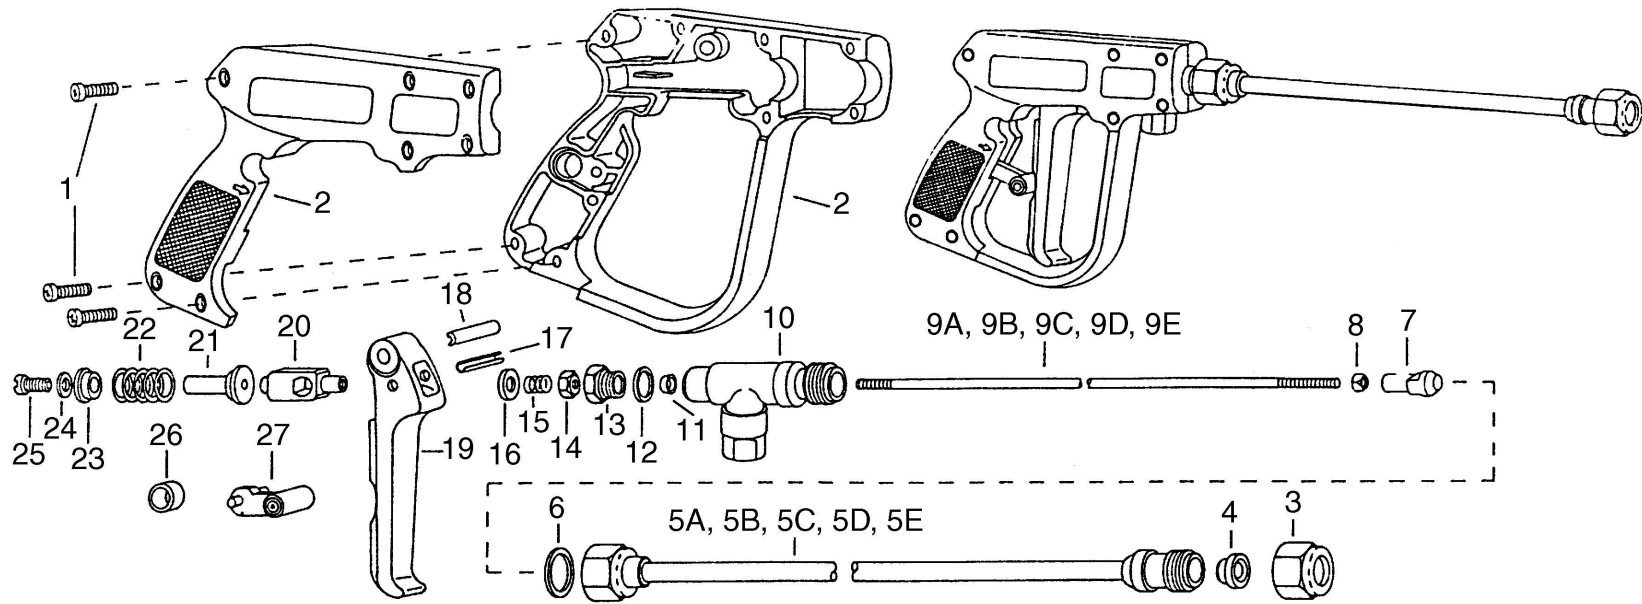

# 30L-8" Handgun

## H30 Low Pressure Handguns

Rated to 250 PSI and 5 GPM. Valve stem extends the entire length for drip-free shut-off.

### Order #.....Length

- 097 H30L .....Gun Only
- 097 H30A .....8"
- 097 H30B ..... 18"
- 097 H30C .....24"
- 097 H30K .....Repair Kit
- 097 1550 .....Adjustable Brass Tip

### Wand & Stem Length

- A - 8"
- B - 18"
- C - 24"
- D - 18"
- E - 36"