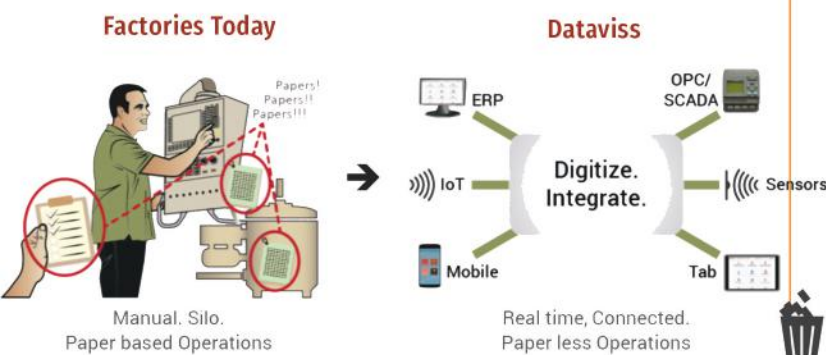

Current Scenario: