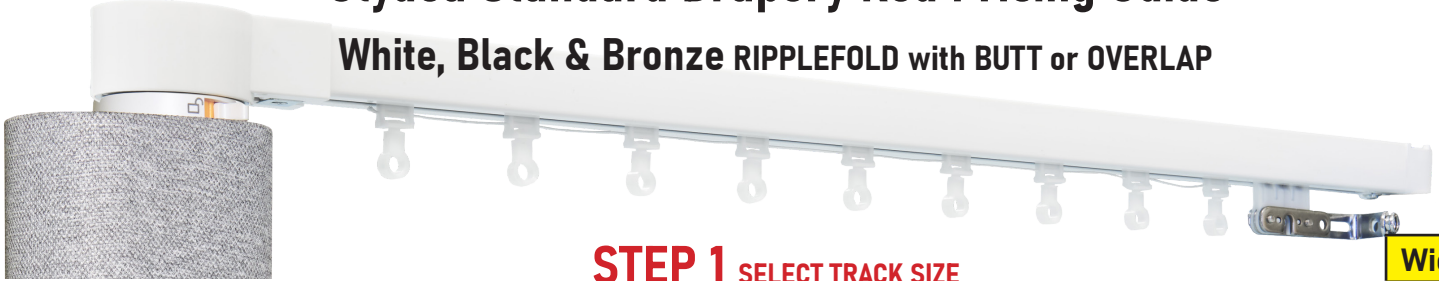

motorparts4shades.com

Smart Automation for Inspired Fabrication

Glydea Standard Drapery Rod Pricing Guide

White, Black & Bronze RIPPLEFOLD with BUTT or OVERLAP

STEP 1 SELECT TRACK SIZE

Width
$ Price

Split Draw or One Way, ceiling brackets included.

48	60	72	84	96	108	120	132	144	156	168	180	192	204	216
$231	$259	$283	$306	$333	$363	$407	$431	$465	$489	$519	$546	$590	$618	$648
3 BKT	3 BKT	3 BKT	3 BKT	3 BKT	4 BKT	4 BKT	4 BKT	5 BKT	5 BKT	5 BKT	6 BKT	6 BKT	8 BKT	8 BKT
228	240	252	264	276	288	300	312	324	336	348	360	372	384	396
$694	$724	$750	$777	$805	$840	$864	$893	$913	$944	$968	$1003	$1026	$1053	$1083
8 BKT	8 BKT	8 BKT	8 BKT	8 BKT	10 BKT	10 BKT	10 BKT	10 BKT	10 BKT	10 BKT	10 BKT	12 BKT	12 BKT	12 BKT

STEP 2 SELECT MOTOR

Glydea 35 RTS or Zigbee	Glydea 60 RTS or Zigbee	Glydea 50 Wire- Free Zigbee	Irismo 45 WireFree RTS	Irismo 35 24 volt RTS	Charger RTS / ZigBee
$650	$765	$700	$714	$795	$129 / $39

STEP 3 SELECT WALL BRACKETS (IF NEEDED) Price Each

Single Wall Bracket White or Bronze	Single Wall Bracket Black Gold, Gray	9.5" Double Wall Bracket White/Bronze	9.5" Double Wall Bracket Black	Somfy Single Wall Bracket White/Bronze	Somfy Double Wall Bracket White/Bronze
$14	$28	$28	$48	$17	$21

motorparts4shades.com

270.847.4600