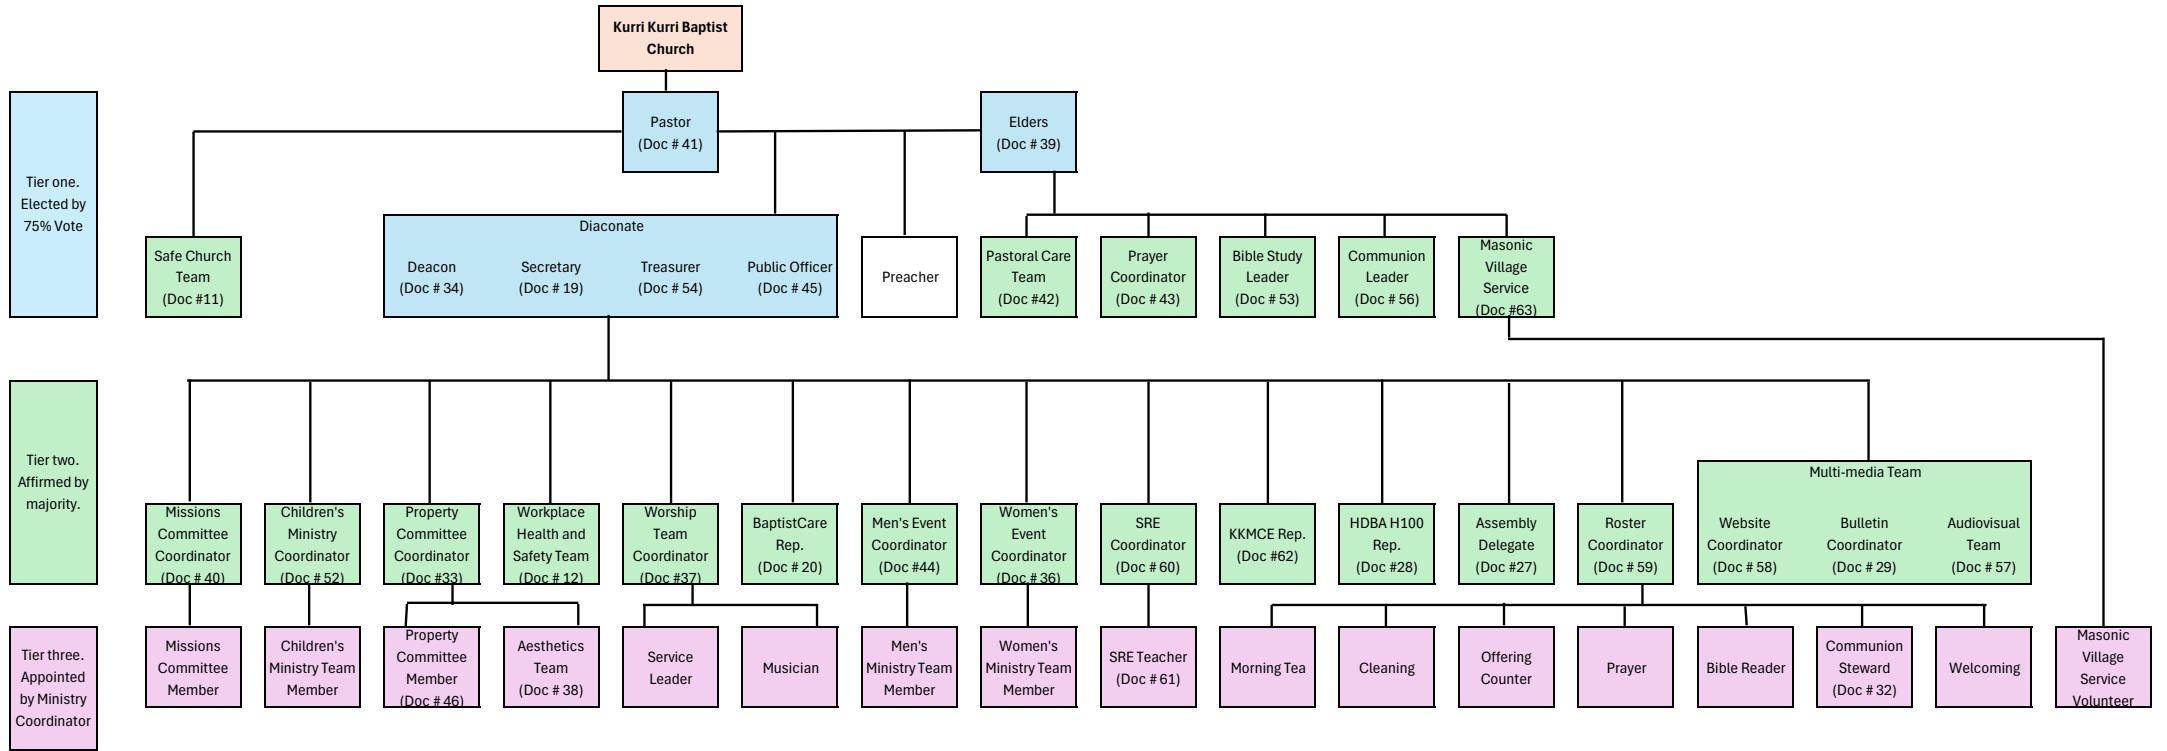

Kurri Kurri Baptist Church Organisational and Reporting Structure

Tier one.
Elected by
75% Vote

Tier two.
Affirmed by
majority.

Tier three.
Appointed
by Ministry
Coordinator