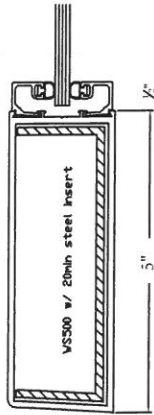

**Series 550 Wide Stile**  
 20 min Aluminum Door Details

(713)682-6100 Ph • (713) 682-2079 Fax

550 WIDE STILE  
 w/ 20min steel Insert

550 WIDE STILE  
 w/ 20min steel Insert

TOP RAIL

TOP RAIL

BOTTOM RAIL

550 BOTTOM RAIL

w/ 20min steel Insert

1/2" Door thickness