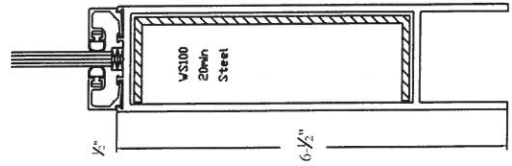

**Series 550 Wide Stile**  
 20 min Aluminum Door Details

(713)682-6100 Ph • (713) 682-2079 Fax

550 WIDE STILE  
 w/ 20min steel Insert

550 WIDE STILE  
 w/ 20min steel Insert

TOP RAIL

TOP RAIL

BOTTOM RAIL

550 BOTTOM RAIL

w/ 20min steel Insert

1/2" Door thickness