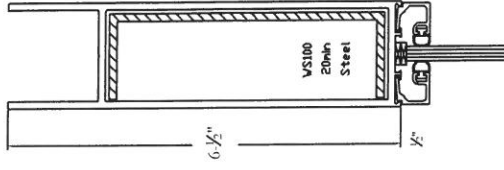

**Series 550 Wide Stile**  
 20 min Aluminum Door Details

(713)682-6100 Ph • (713) 682-2079 Fax

550 WIDE STILE  
 w/ 20min steel Insert

550 WIDE STILE  
 w/ 20min steel Insert

TOP RAIL

TOP RAIL

BOTTOM RAIL

550 BOTTOM RAIL

w/ 20min steel Insert

1/2" Door thickness