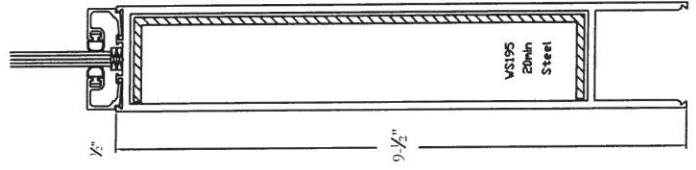

**Series 550 Wide Stile**  
 20 min Aluminum Door Details

(713)682-6100 Ph • (713) 682-2079 Fax

550 WIDE STILE  
 w/ 20min steel Insert

550 WIDE STILE  
 w/ 20min steel Insert

TOP RAIL

TOP RAIL

BOTTOM RAIL

550 BOTTOM RAIL

w/ 20min steel Insert

1/2" Door thickness