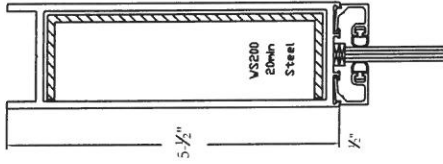

**Series 550 Wide Stile**  
 20 min Aluminum Door Details

(713)682-6100 Ph • (713) 682-2079 Fax

550 WIDE STILE  
 w/ 20min steel Insert

550 WIDE STILE  
 w/ 20min steel Insert

TOP RAIL

TOP RAIL

BOTTOM RAIL

550 BOTTOM RAIL

w/ 20min steel Insert

1/2" Door thickness