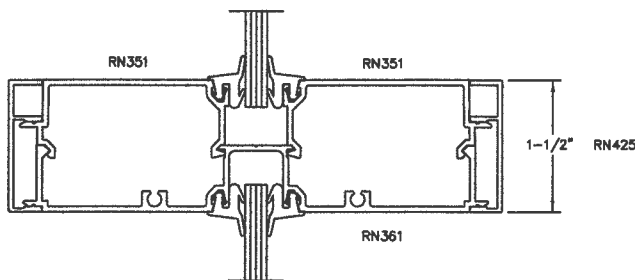

SERIES: 462
 THROAT: 4-5/8"
 COLOR: CLEAR
 TRIM: 1-1/2" FLUSH
 CORNER: MITERED
 GLASS:
 MUTE: GRAY
 VINYL: GREY

SCALE: VARIES
 DATE: 5.3.16
 REV: NONE

SERIES 462

DET-1

N3-005

N3-006

N3-009

N3-013