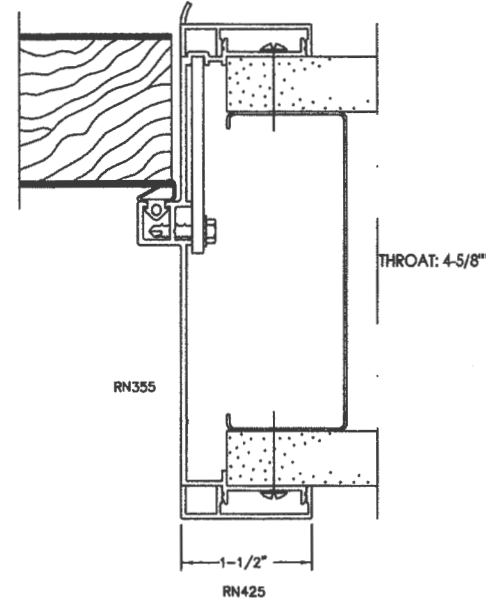

N3-001

N3-007

ROTATE
 90
 DEGREES
 AT JAMB
 CONDITIONS

ARCHITECT:

N3-003

N3-004

PROJECT:

CUSTOMER:

SERIES: 462
 THROAT: 4-5/8"
 COLOR: CLEAR
 TRIM: 1-1/2" FLUSH
 CORNER: MITERED
 GLASS:
 MUTE: GRAY
 VINYL: GREY

SCALE: VARIES
 DATE: 5.3.16
 REV: NONE

SERIES 462

DET-1

N3-005

N3-006

N3-009

N3-013