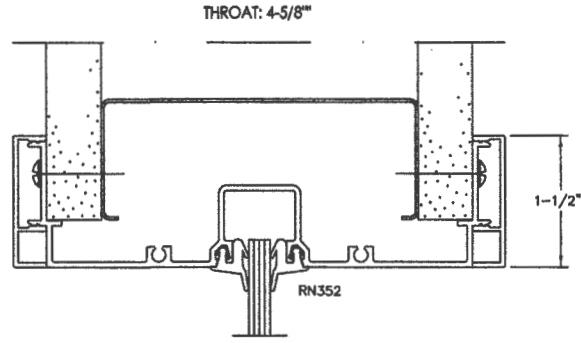

N3-001

N3-007

ROTATE
 90
 DEGREES
 AT JAMB
 CONDITIONS

ARCHITECT:

N3-003

N3-004

PROJECT:

CUSTOMER:

SERIES: 462
 THROAT: 4-5/8"
 COLOR: CLEAR
 TRIM: 1-1/2" FLUSH
 CORNER: MITERED
 GLASS:
 MUTE: GRAY
 VINYL: GREY

SCALE: VARIES
 DATE: 5.3.16
 REV: NONE

SERIES 462

DET-1

N3-005

N3-006

N3-009

N3-013