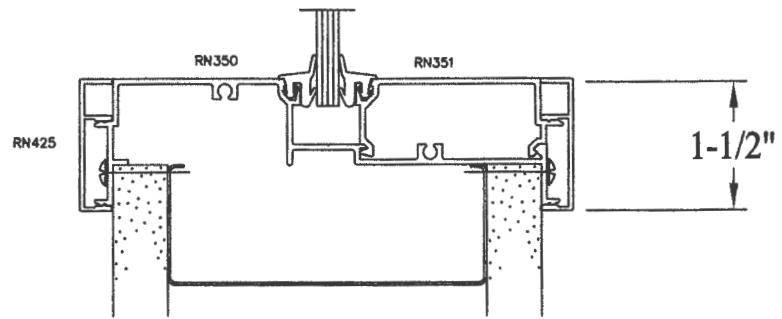

TRA

Business In Alarm

3350-J Patuxent River Rd.
Davidsonville, MD 21035
(410) 798-0580
scottrulledge@verizon.net

N3-012

N3-014

N3-010

SERIES 462

ARCHITECT:

CUSTOMER:

PROJECT:

SERIES: 462
THROAT: 4-5/8"
COLOR: CLEAR
TRIM: 1-1/2" FLUSH
CORNER: SQUARE
GLASS:
MUTE: GRAY
VINYL: GREY

SCALE: VARIES
DATE: 5.3.18
REV: NONE

DET-3