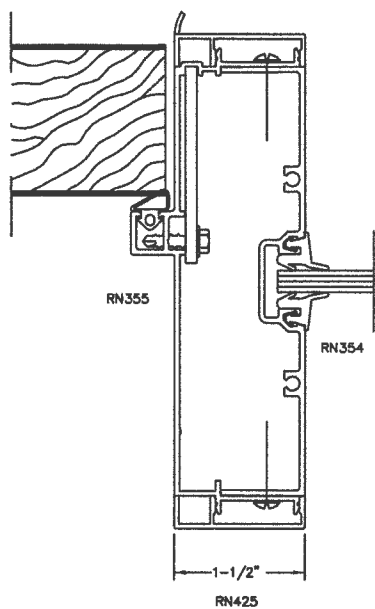

N3-001

N3-007

ROTATE
 90
 DEGREES
 AT JAMB
 CONDITIONS

ARCHITECT:

N3-003

N3-004

PROJECT:

CUSTOMER:

SERIES: 462
 THROAT: 4-5/8"
 COLOR: CLEAR
 TRIM: 1-1/2" FLUSH
 CORNER: MITERED
 GLASS:
 MUTE: GRAY
 VINYL: GREY

SCALE: VARIES
 DATE: 5.3.16
 REV: NONE

SERIES 462

DET-1

N3-005

N3-006

N3-009

N3-013

N3-016

SERIES 462

ARCHITECT:

CUSTOMER:

PROJECT:

SERIES: 462
THROAT: 4-5/8"
COLOR: CLEAR
TRIM: 1-1/2" FLUSH
CORNER: SQUARE
GLASS:
MUTE: GRAY
VINYL: GREY

SCALE: VARIES
DATE: 5.3.18
REV: NONE

DET-3