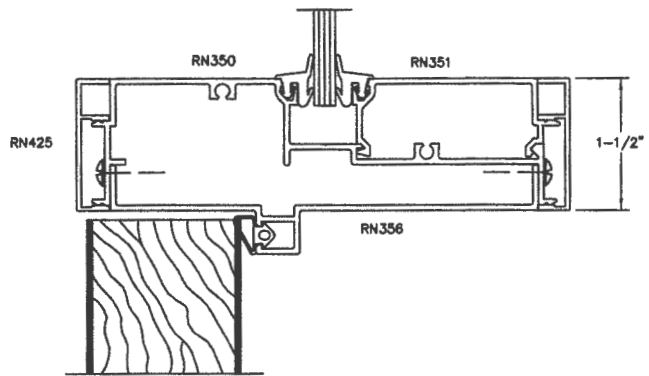

TRA

Business In Alarm

3350-J Patuxent River Rd.
Davidsonville, MD 21035
(410) 798-0580
scottrulledge@verizon.net

N3-012

N3-014