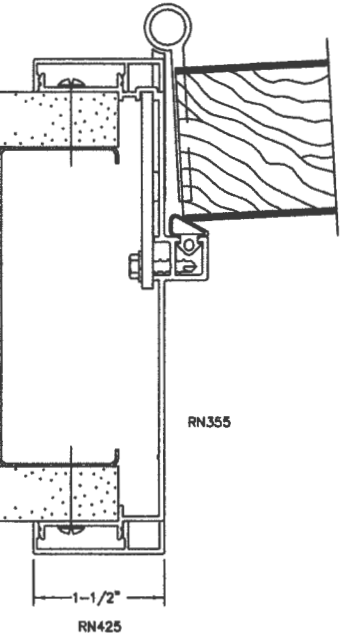

N3-001

N3-007

ROTATE
 90
 DEGREES
 AT JAMB
 CONDITIONS

ARCHITECT:

N3-003

N3-004

PROJECT:

CUSTOMER:

SERIES: 462
 THROAT: 4-5/8"
 COLOR: CLEAR
 TRIM: 1-1/2" FLUSH
 CORNER: MITERED
 GLASS:
 MUTE: GRAY
 VINYL: GREY

SCALE: VARIES
 DATE: 5.3.16
 REV: NONE

SERIES 462

DET-1

N3-005

N3-006

N3-009

N3-013