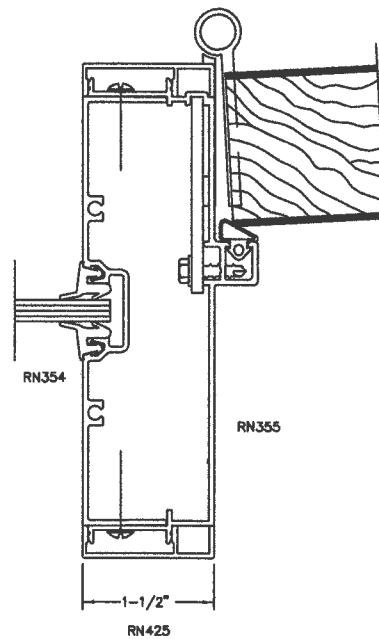

SERIES: 462
 THROAT: 4-5/8"
 COLOR: CLEAR
 TRIM: 1-1/2" FLUSH
 CORNER: MITERED
 GLASS:
 MUTE: GRAY
 VINYL: GREY

SCALE: VARIES
 DATE: 5.3.16
 REV: NONE

SERIES 462

DET-1

N3-005

N3-006

N3-009

N3-013

N3-016

SERIES 462

ARCHITECT:

CUSTOMER:

PROJECT:

SERIES: 462
THROAT: 4-5/8"
COLOR: CLEAR
TRIM: 1-1/2" FLUSH
CORNER: SQUARE
GLASS:
MUTE: GRAY
VINYL: GREY

SCALE: VARIES
DATE: 5.3.18
REV: NONE

DET-3