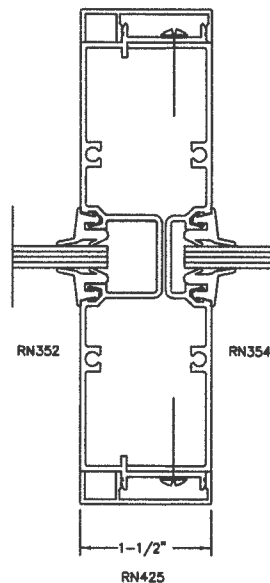

SERIES: 462
 THROAT: 4-5/8"
 COLOR: CLEAR
 TRIM: 1-1/2" FLUSH
 CORNER: MITERED
 GLASS:
 MUTE: GRAY
 VINYL: GREY

SCALE: VARIES
 DATE: 5.3.16
 REV: NONE

SERIES 462

DET-1

N3-005

N3-006

N3-009

N3-013

N3-016

SERIES 462

ARCHITECT:

CUSTOMER:

PROJECT:

SERIES: 462
THROAT: 4-5/8"
COLOR: CLEAR
TRIM: 1-1/2" FLUSH
CORNER: SQUARE
GLASS:
MUTE: GRAY
VINYL: GREY

SCALE: VARIES
DATE: 5.3.18
REV: NONE

DET-3