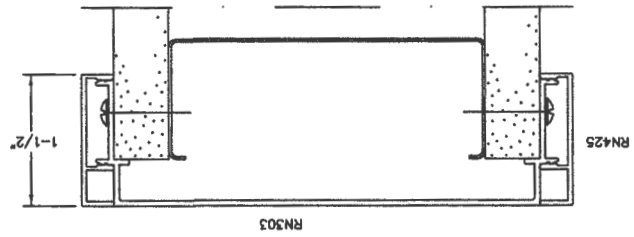

TRA

Business In Alarm

3350-J Patuxent River Rd.
Davidsonville, MD 21035
(410) 798-0580
scottrulledge@verizon.net

N3-012

N3-014

N3-010

SERIES 462

ARCHITECT:

CUSTOMER:

PROJECT:

SERIES: 462
THROAT: 4-5/8"
COLOR: CLEAR
TRIM: 1-1/2" FLUSH
CORNER: SQUARE
GLASS:
MUTE: GRAY
VINYL: GREY

SCALE: VARIES
DATE: 5.3.18
REV: NONE

DET-3