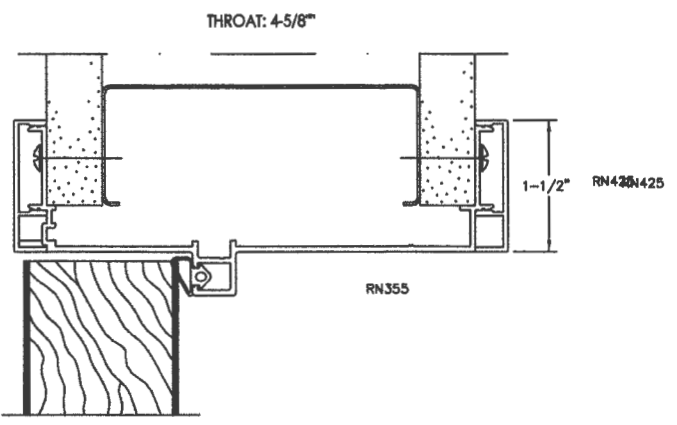

N3-001

N3-007

ROTATE
 90
 DEGREES
 AT JAMB
 CONDITIONS

ARCHITECT:

N3-003

N3-004

PROJECT:

CUSTOMER:

SERIES: 462
 THROAT: 4-5/8"
 COLOR: CLEAR
 TRIM: 1-1/2" FLUSH
 CORNER: MITERED
 GLASS:
 MUTE: GRAY
 VINYL: GREY

SCALE: VARIES
 DATE: 5.3.16
 REV: NONE

SERIES 462

DET-1

N3-005

N3-006

N3-009

N3-013