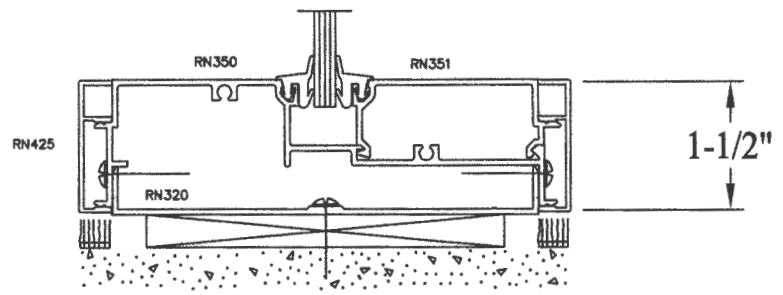

N3-016

SERIES 462

ARCHITECT:

CUSTOMER:

PROJECT:

SERIES: 462
THROAT: 4-5/8"
COLOR: CLEAR
TRIM: 1-1/2" FLUSH
CORNER: SQUARE
GLASS:
MUTE: GRAY
VINYL: GREY

SCALE: VARIES
DATE: 5.3.18
REV: NONE

DET-3