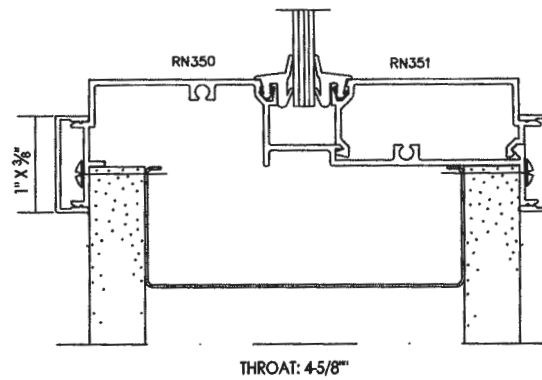

SERIES: 462
 THROAT: 4-5/8"
 COLOR: CLEAR
 TRIM: 1" REVEAL
 CORNER: MITERED
 GLASS:
 MUTE: GRAY
 VINYL: GREY

SCALE: VARIES
 DATE: 2.18.19
 REV: NONE

SERIES 462R

DET-1

N3-005

N3-013

N3-016

N3-010