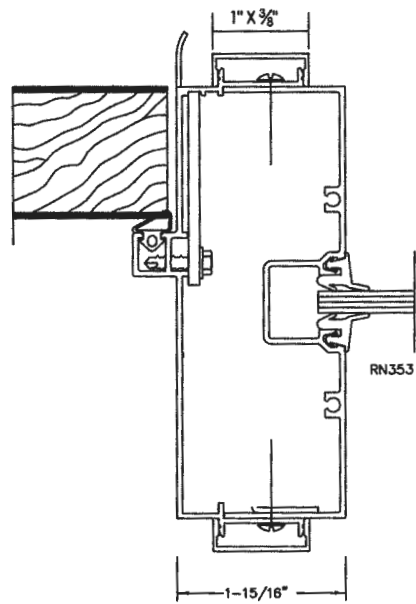

SERIES: 462
 THROAT: 4-5/8"
 COLOR: CLEAR
 TRIM: 1" REVEAL
 CORNER: MITERED
 GLASS:
 MUTE: GRAY
 VINYL: GREY

SCALE: VARIES
 DATE: 2.18.19
 REV: NONE

SERIES 462R

DET-1

N3-005

N3-013

N3-016

N3-010