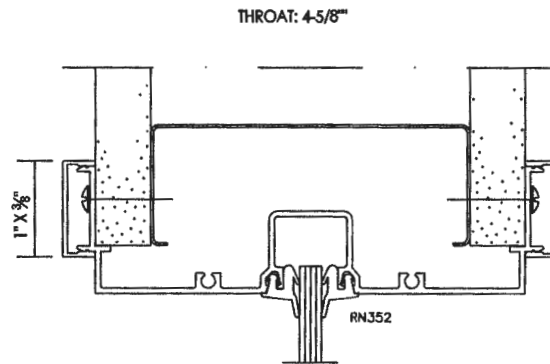

N3-007

ROTATE
90
DEGREES
AT JAMB
CONDITIONS