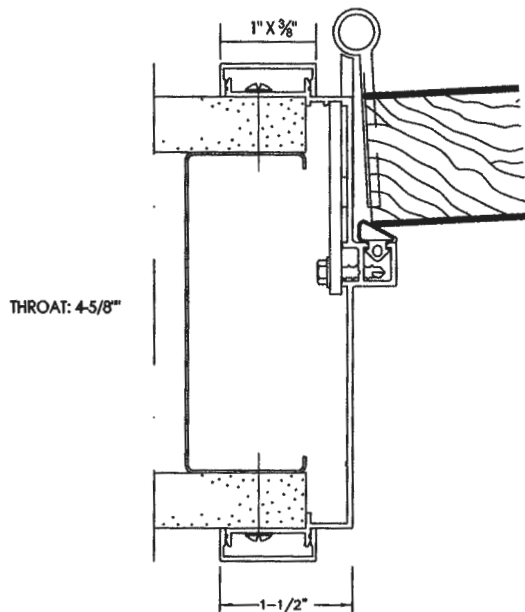

N3-001

N3-007

ROTATE
90
DEGREES
AT JAMB
CONDITIONS

N3-003

N3-004

TRA Excellence in Aluminum
3350-J Patuxent River Rd.
Davidsonville, MD 21035
(410) 798-0580
acotr@trledge@verizon.net

PROJECT:

ARCHITECT:
CUSTOMER:

SERIES: 462
THROAT: 4-5/8"
COLOR: CLEAR
TRIM: 1" REVEAL
CORNER: MITERED
GLASS:
MUTE: GRAY
VINYL: GREY

SCALE: VARIES
DATE: 2.18.19
REV: NONE

SERIES 462R

DET-1