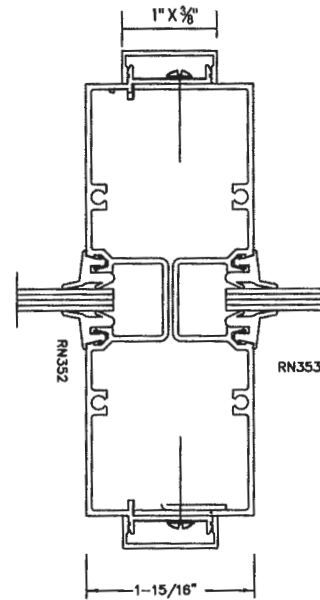

SERIES: 462
 THROAT: 4-5/8"
 COLOR: CLEAR
 TRIM: 1" REVEAL
 CORNER: MITERED
 GLASS:
 MUTE: GRAY
 VINYL: GREY

SCALE: VARIES
 DATE: 2.18.19
 REV: NONE

SERIES 462R

DET-1

N3-005

N3-013

N3-016

N3-010