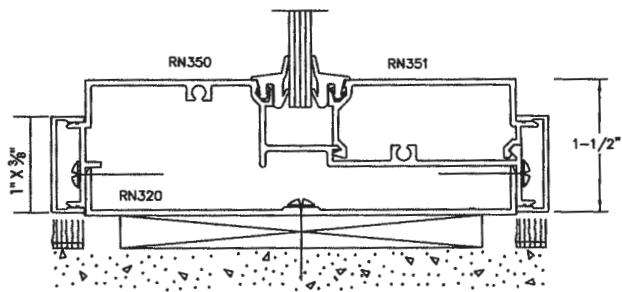

SERIES: 462
 THROAT: 4-5/8"
 COLOR: CLEAR
 TRIM: 1" REVEAL
 CORNER: MITERED
 GLASS:
 MUTE: GRAY
 VINYL: GREY

SCALE: VARIES
 DATE: 2.18.19
 REV: NONE

SERIES 462R

DET-1

N3-005

N3-013

N3-016

N3-010