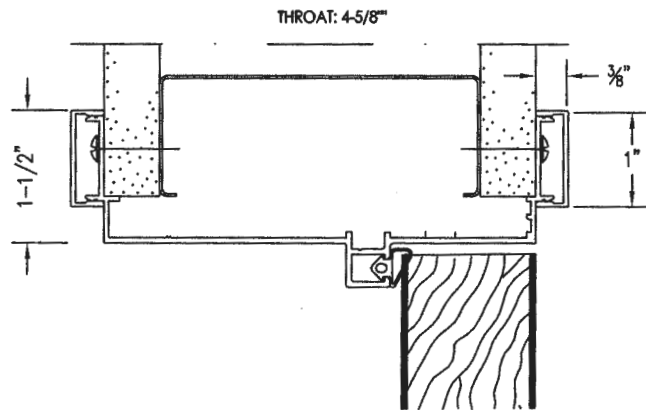

N3-001

N3-007

ROTATE
90
DEGREES
AT JAMB
CONDITIONS

N3-003

N3-004

TRA Excellence in Aluminum
3350-J Patuxent River Rd.
Davidsonville, MD 21035
(410) 798-0580
acotr@trledge@verizon.net

PROJECT:

ARCHITECT:
CUSTOMER:

SERIES: 462
THROAT: 4-5/8"
COLOR: CLEAR
TRIM: 1" REVEAL
CORNER: MITERED
GLASS:
MUTE: GRAY
VINYL: GREY

SCALE: VARIES
DATE: 2.18.19
REV: NONE

SERIES 462R

DET-1