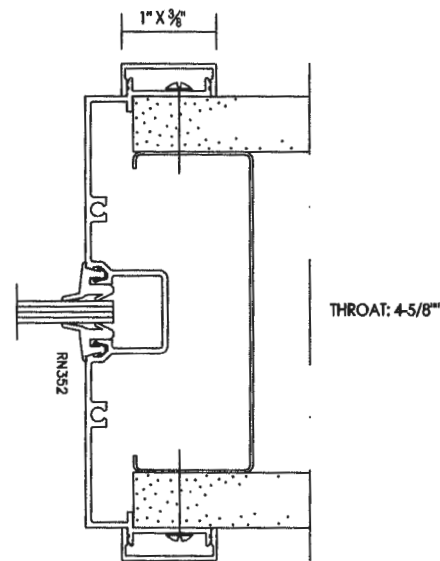

N3-004

TRA Excellence in Aluminum
3350-J Patuxent River Rd.
Davidsonville, MD 21035
(410) 798-0580
acotr@trledge@verizon.net

PROJECT:

ARCHITECT:
CUSTOMER:

SERIES: 462
THROAT: 4-5/8"
COLOR: CLEAR
TRIM: 1" REVEAL
CORNER: MITERED
GLASS:
MUTE: GRAY
VINYL: GREY

SCALE: VARIES
DATE: 2.18.19
REV: NONE

SERIES 462R

DET-1