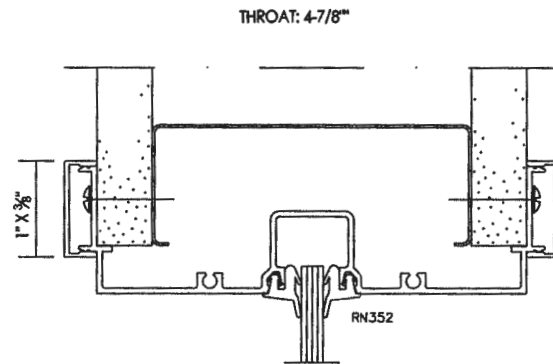

N3-007

ROTATE
90
DEGREES
AT JAMB
CONDITIONS