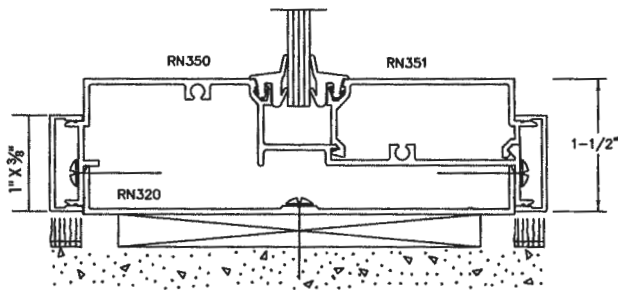

SERIES: 487
 THROAT: 4-7/8"
 COLOR: CLEAR
 TRIM: 1" REVEAL
 CORNER: MITERED
 GLASS:
 MUTE: GRAY
 VINYL: GREY

SCALE: VARIES
 DATE: 7.19.16
 REV: NONE

SERIES 487R

DET-1

N3-005

N3-013

N3-016

N3-010