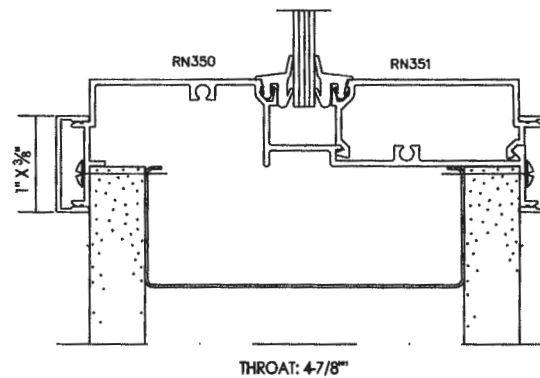

SERIES: 487
 THROAT: 4-7/8"
 COLOR: CLEAR
 TRIM: 1" REVEAL
 CORNER: MITERED
 GLASS:
 MUTE: GRAY
 VINYL: GREY

SCALE: VARIES
 DATE: 7.19.16
 REV: NONE

SERIES 487R

DET-1

N3-005

N3-013

N3-016

N3-010