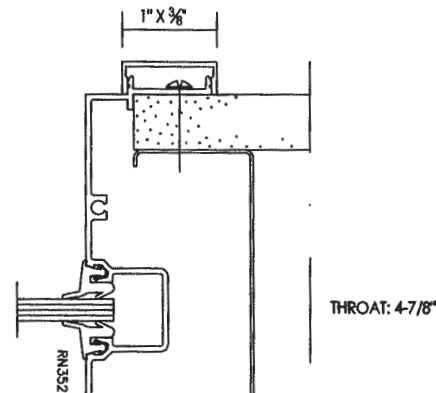

N3-004

TRA Excellence in Aluminum
3350-J Patuxent River Rd.
Davidsonville, MD 21035
(410) 798-0580
scootrufledge@verizon.net

PROJECT:

ARCHITECT:
CUSTOMER:

SERIES: 487
THROAT: 4-7/8"
COLOR: CLEAR
TRIM: 1" REVEAL
CORNER: MITERED
GLASS:
MUTE: GRAY
VINYL: GREY

SCALE: VARIES
DATE: 7.19.16
REV: NONE

SERIES 487R

DET-1