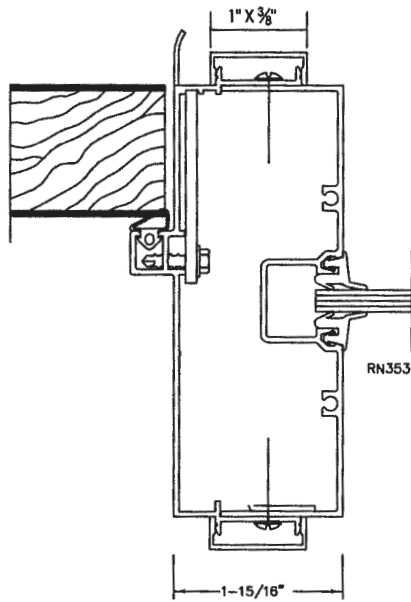

SERIES: 487
 THROAT: 4-7/8"
 COLOR: CLEAR
 TRIM: 1" REVEAL
 CORNER: MITERED
 GLASS:
 MUTE: GRAY
 VINYL: GREY

SCALE: VARIES
 DATE: 7.19.16
 REV: NONE

SERIES 487R

DET-1

N3-005

N3-013

N3-016

N3-010