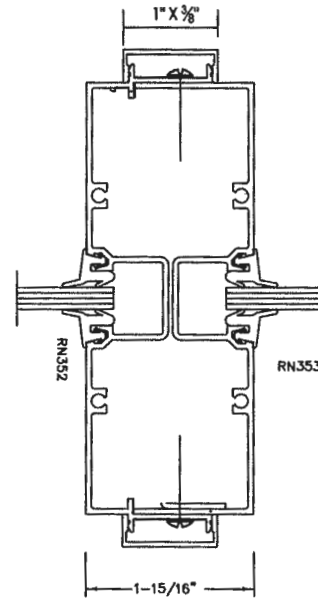

SERIES: 487
 THROAT: 4-7/8"
 COLOR: CLEAR
 TRIM: 1" REVEAL
 CORNER: MITERED
 GLASS:
 MUTE: GRAY
 VINYL: GREY

SCALE: VARIES
 DATE: 7.19.16
 REV: NONE

SERIES 487R

DET-1

N3-005

N3-013

N3-016

N3-010