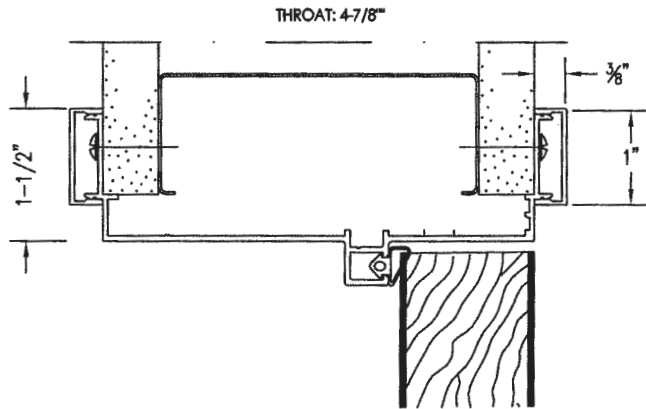

N3-001

N3-007

ROTATE
90
DEGREES
AT JAMB
CONDITIONS

N3-003

N3-004

TRA Excellence in Aluminum
3350-J Patuxent River Rd.
Davidsonville, MD 21035
(410) 798-0580
scootrufledge@verizon.net

PROJECT:

ARCHITECT:
CUSTOMER:

SERIES: 487
THROAT: 4-7/8"
COLOR: CLEAR
TRIM: 1" REVEAL
CORNER: MITERED
GLASS:
MUTE: GRAY
VINYL: GREY

SCALE: VARIES
DATE: 7.19.16
REV: NONE

SERIES 487R

DET-1