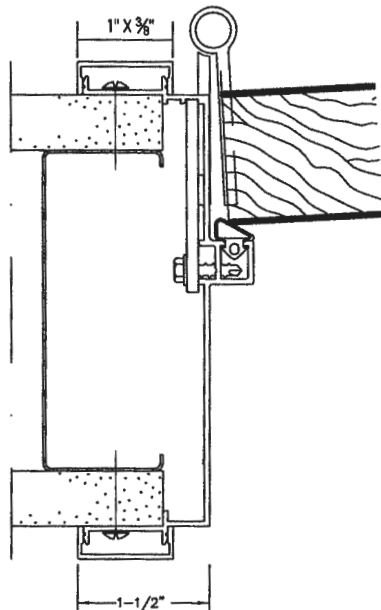

N3-001

N3-007

ROTATE
90
DEGREES
AT JAMB
CONDITIONS

N3-003

N3-004

TRA Excellence in Aluminum
3350-J Patuxent River Rd.
Davidsonville, MD 21035
(410) 798-0580
scootrufledge@verizon.net

PROJECT:

ARCHITECT:
CUSTOMER:

SERIES: 487
THROAT: 4-7/8"
COLOR: CLEAR
TRIM: 1" REVEAL
CORNER: MITERED
GLASS:
MUTE: GRAY
VINYL: GREY

SCALE: VARIES
DATE: 7.19.16
REV: NONE

SERIES 487R

DET-1