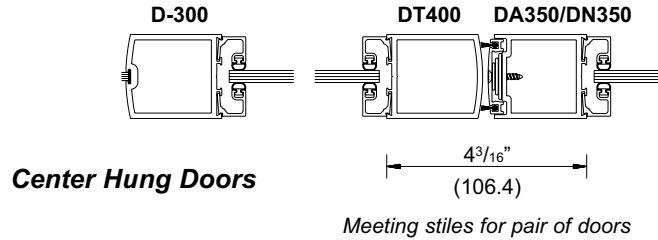

Typical Details

Special Top rail for offset hung doors with Overhead Concealed Closers
 NOTE: Special glass size required.

Typical Details

Typical Details

Accessories and Options

- ◆ Series 250
- ◆ Series 400
- ◆ Series 550