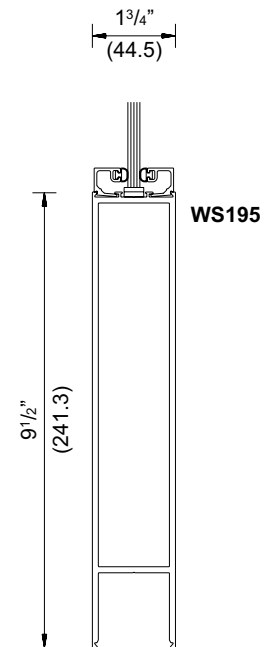

Typical Details

Special Top rail for offset hung doors with Overhead Concealed Closers
 NOTE: Special glass size required.

Typical Details

Typical Details

Accessories and Options

- ◆ Series 250
- ◆ Series 400
- ◆ Series 550