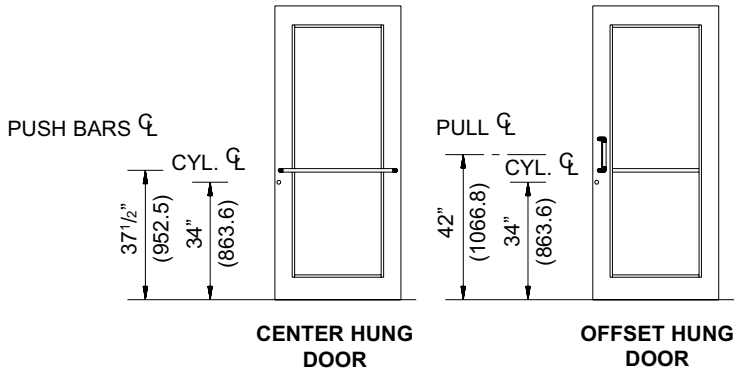

Typical Details

Special Top rail for offset hung doors with Overhead Concealed Closers
 NOTE: Special glass size required.

Typical Details

Typical Details

Accessories and Options

- ◆ Series 250
- ◆ Series 400
- ◆ Series 550

DOOR MUNTINS

THRESHOLDS (See frames for applications)

GLAZING OPTIONS

TOP AND BOTTOM WEATHER-STRIPPING