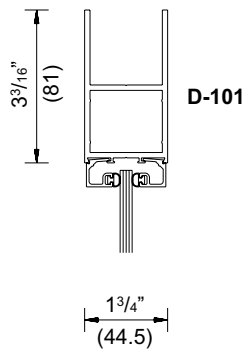

Typical Details

Special Top rail for offset hung doors with Overhead Concealed Closers
 NOTE: Special glass size required.

Typical Details

Typical Details

Accessories and Options

- ◆ Series 250
- ◆ Series 400
- ◆ Series 550