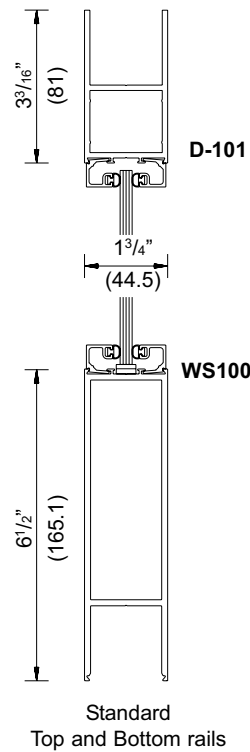

Typical Details

Special Top rail for offset hung doors with Overhead Concealed Closers
 NOTE: Special glass size required.

Typical Details

Typical Details

Accessories and Options

- ◆ Series 250
- ◆ Series 400
- ◆ Series 550

DOOR MUNTINS

THRESHOLDS (See frames for applications)

GLAZING OPTIONS

TOP AND BOTTOM WEATHER-STRIPPING