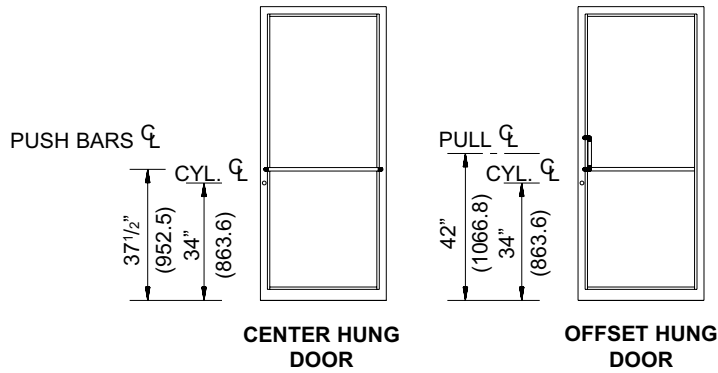

Typical Details

Special Top rail for offset hung doors with Overhead Concealed Closers
 NOTE: Special glass size required.

Typical Details

Typical Details

Accessories and Options

- ◆ Series 250
- ◆ Series 400
- ◆ Series 550

DOOR MUNTINS

THRESHOLDS (See frames for applications)

GLAZING OPTIONS

TOP AND BOTTOM WEATHER-STRIPPING