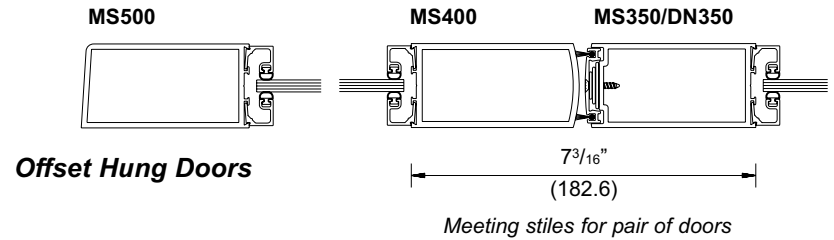

Typical Details

Special Top rail for offset hung doors with Overhead Concealed Closers
 NOTE: Special glass size required.

Typical Details

Typical Details

Accessories and Options

- ◆ Series 250
- ◆ Series 400
- ◆ Series 550

DOOR MUNTINS

THRESHOLDS (See frames for applications)

GLAZING OPTIONS

TOP AND BOTTOM WEATHER-STRIPPING