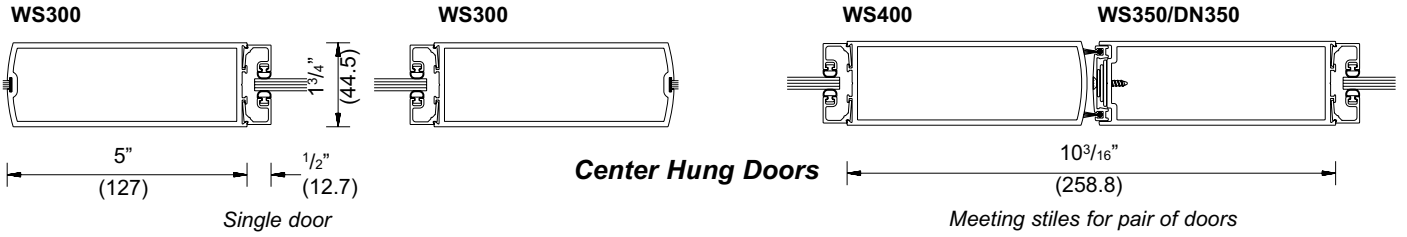

Typical Details

Special Top rail for offset hung doors with Overhead Concealed Closers
 NOTE: Special glass size required.

Typical Details

Typical Details

Accessories and Options

- ◆ Series 250
- ◆ Series 400
- ◆ Series 550

DOOR MUNTINS

THRESHOLDS (See frames for applications)

GLAZING OPTIONS

TOP AND BOTTOM WEATHER-STRIPPING