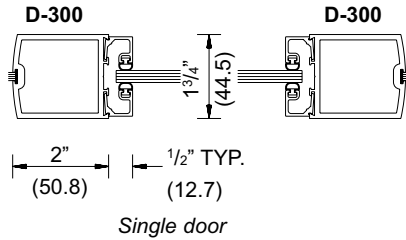

Typical Details

Special Top rail for offset hung doors with Overhead Concealed Closers
 NOTE: Special glass size required.

Typical Details

Typical Details

Accessories and Options

- ◆ Series 250
- ◆ Series 400
- ◆ Series 550