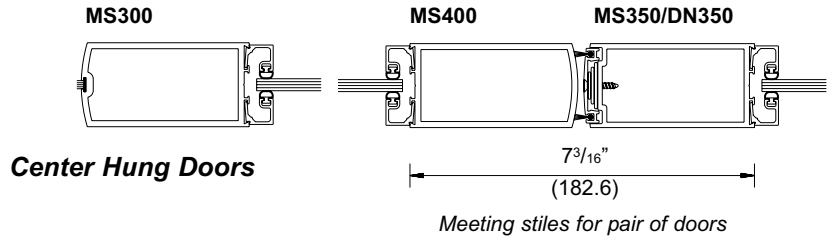

Typical Details

Special Top rail for offset hung doors with Overhead Concealed Closers
 NOTE: Special glass size required.

Typical Details

Typical Details

Accessories and Options

- ◆ Series 250
- ◆ Series 400
- ◆ Series 550

DOOR MUNTINS

THRESHOLDS (See frames for applications)

GLAZING OPTIONS

TOP AND BOTTOM WEATHER-STRIPPING