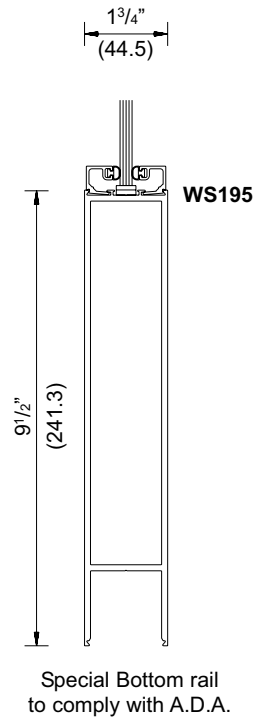

Typical Details

Special Top rail for offset hung doors with Overhead Concealed Closers
 NOTE: Special glass size required.

Typical Details

Typical Details

Accessories and Options

- ◆ Series 250
- ◆ Series 400
- ◆ Series 550

DOOR MUNTINS

THRESHOLDS (See frames for applications)

GLAZING OPTIONS

TOP AND BOTTOM WEATHER-STRIPPING