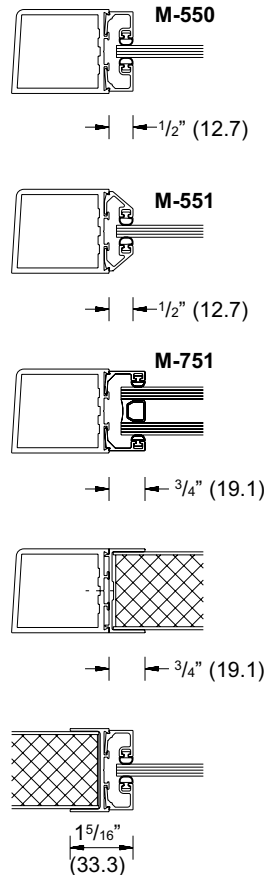

GLAZING OPTIONS