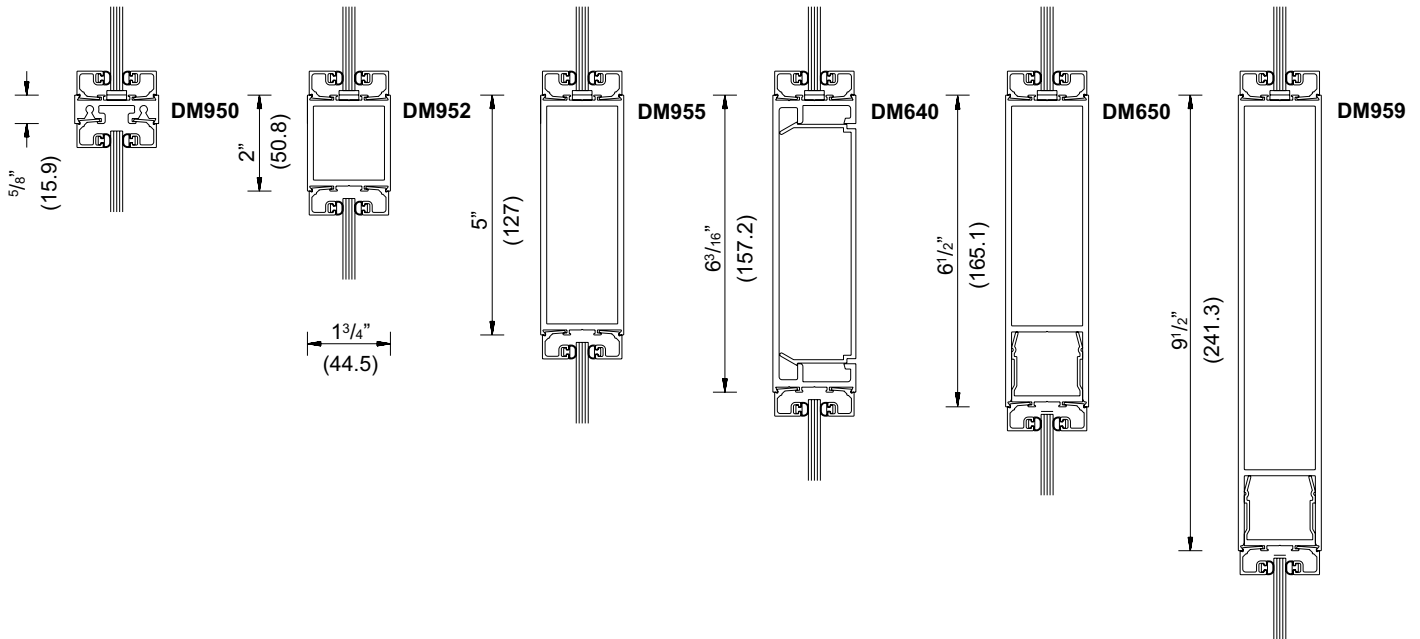

Typical Details

Special Top rail for offset hung doors with Overhead Concealed Closers
 NOTE: Special glass size required.

Typical Details

Typical Details

Accessories and Options

- ◆ Series 250
- ◆ Series 400
- ◆ Series 550

DOOR MUNTINS

THRESHOLDS (See frames for applications)

GLAZING OPTIONS

TOP AND BOTTOM WEATHER-STRIPPING