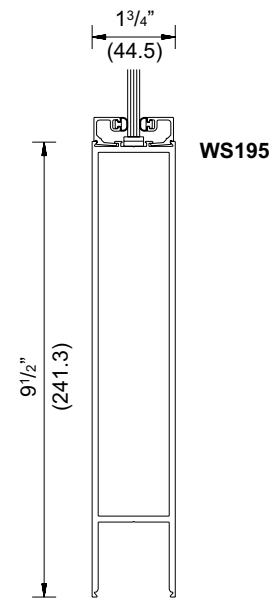

Typical Details

Special Top rail for offset hung doors with Overhead Concealed Closers
 NOTE: Special glass size required.

Typical Details

Typical Details

Accessories and Options

- ◆ Series 250
- ◆ Series 400
- ◆ Series 550