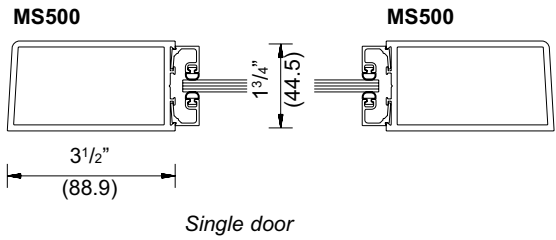

Typical Details

Special Top rail for offset hung doors with Overhead Concealed Closers
 NOTE: Special glass size required.

Typical Details

Typical Details

Accessories and Options

- ◆ Series 250
- ◆ Series 400
- ◆ Series 550