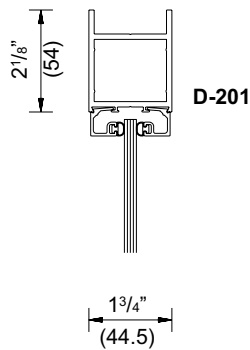

Typical Details

Special Top rail for offset hung doors with Overhead Concealed Closers
 NOTE: Special glass size required.

Typical Details

Typical Details

Accessories and Options

- ◆ Series 250
- ◆ Series 400
- ◆ Series 550