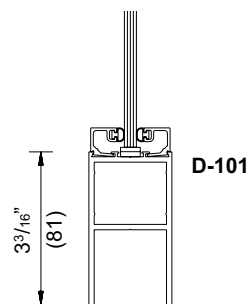

Typical Details

Special Top rail for offset hung doors with Overhead Concealed Closers
 NOTE: Special glass size required.

Typical Details

Typical Details

Accessories and Options

- ◆ Series 250
- ◆ Series 400
- ◆ Series 550