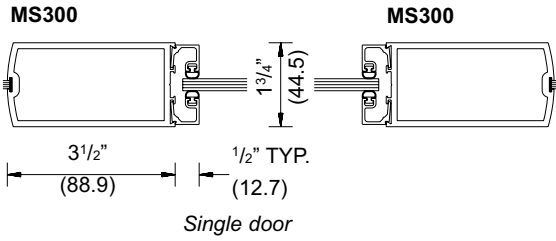

Typical Details

Special Top rail for offset hung doors with Overhead Concealed Closers
 NOTE: Special glass size required.

Typical Details

Typical Details

Accessories and Options

- ◆ Series 250
- ◆ Series 400
- ◆ Series 550