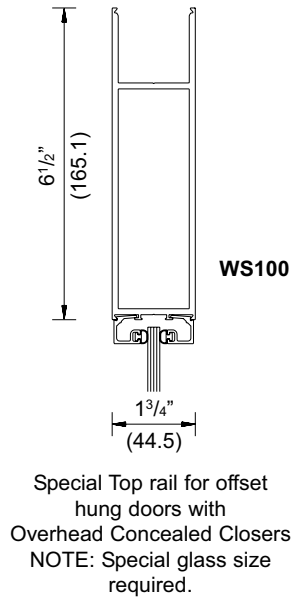

Typical Details

Special Top rail for offset hung doors with Overhead Concealed Closers
 NOTE: Special glass size required.

Typical Details

Typical Details

Accessories and Options

- ◆ Series 250
- ◆ Series 400
- ◆ Series 550