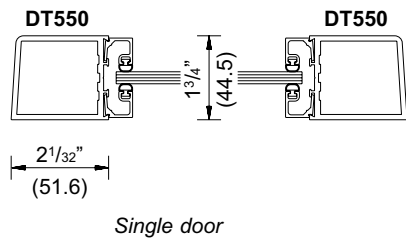

Typical Details

Special Top rail for offset hung doors with Overhead Concealed Closers
 NOTE: Special glass size required.

Typical Details

Typical Details

Accessories and Options

- ◆ Series 250
- ◆ Series 400
- ◆ Series 550