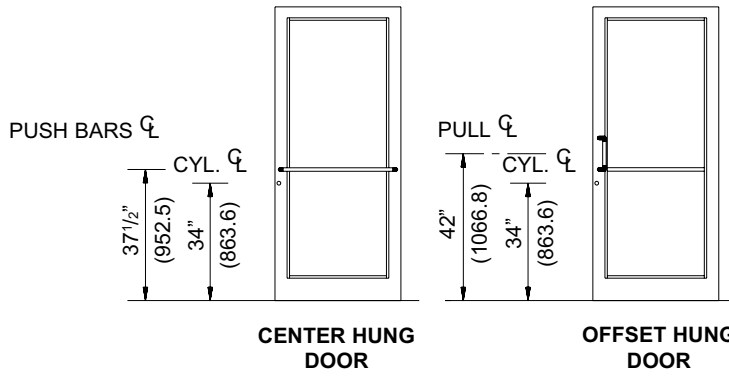

Typical Details

Special Top rail for offset hung doors with Overhead Concealed Closers
 NOTE: Special glass size required.

Typical Details

Typical Details

Accessories and Options

- ◆ Series 250
- ◆ Series 400
- ◆ Series 550

DOOR MUNTINS

THRESHOLDS (See frames for applications)

GLAZING OPTIONS

TOP AND BOTTOM WEATHER-STRIPPING