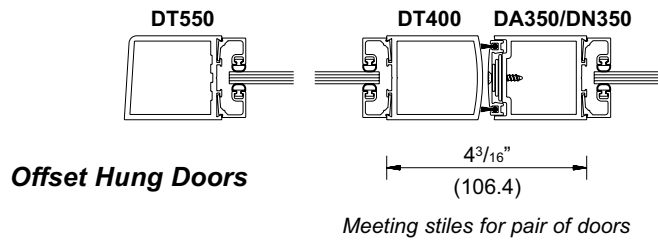

Typical Details

Special Top rail for offset hung doors with Overhead Concealed Closers
 NOTE: Special glass size required.

Typical Details

Typical Details

Accessories and Options

- ◆ Series 250
- ◆ Series 400
- ◆ Series 550