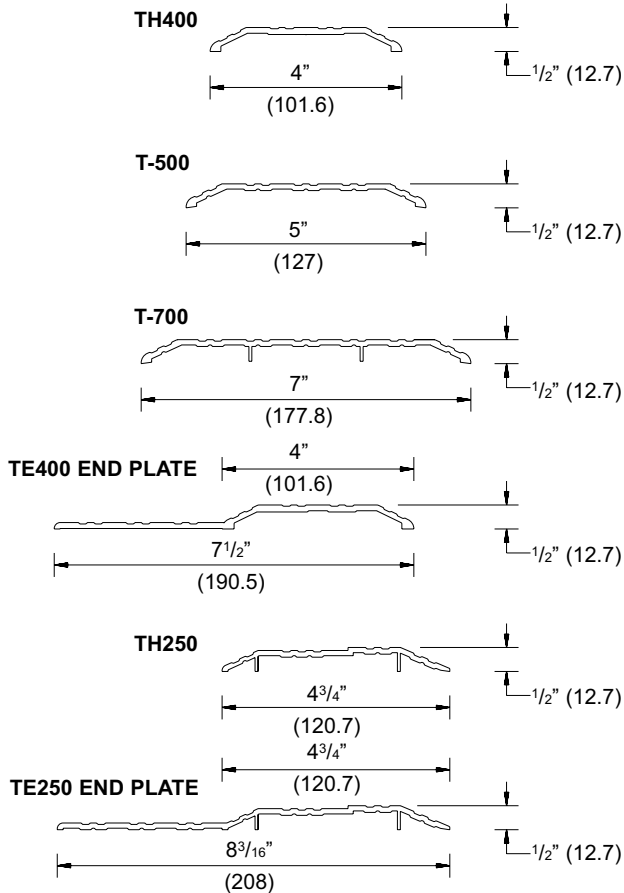

Typical Details

Special Top rail for offset hung doors with Overhead Concealed Closers
 NOTE: Special glass size required.

Typical Details

Typical Details

Accessories and Options

- ◆ Series 250
- ◆ Series 400
- ◆ Series 550

DOOR MUNTINS

THRESHOLDS (See frames for applications)

GLAZING OPTIONS

TOP AND BOTTOM WEATHER-STRIPPING