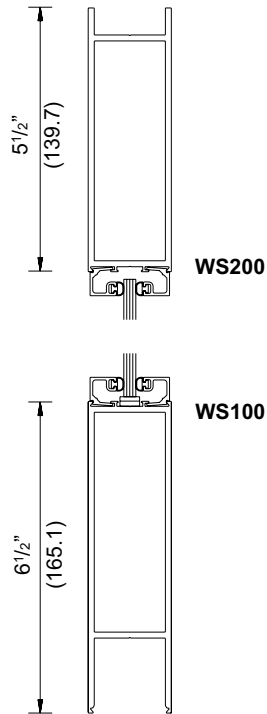

Typical Details

Special Top rail for offset hung doors with Overhead Concealed Closers
 NOTE: Special glass size required.

Typical Details

Typical Details

Accessories and Options

- ◆ Series 250
- ◆ Series 400
- ◆ Series 550