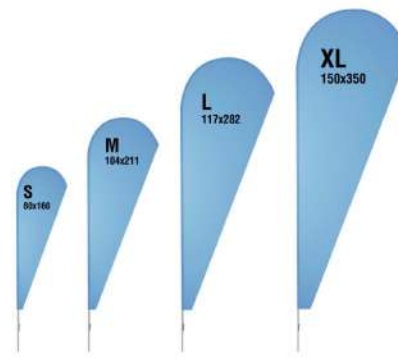

FLYING BANNER

Indoor & outdoor use
Digital / Serigraph / Flat screen print
Aluminium pole + reinforced fiberglass top
In original carrying bag
Polyester fabric 110 gr/m²
High UV fastness | Various base options
Premium finish as standard (Printed fabric surrounds the pole)
Black elastic tunnel as optional