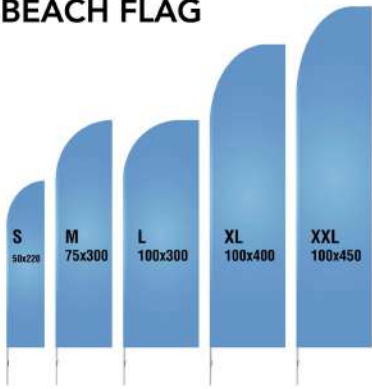

BEACH FLAG

Indoor & outdoor use
Digital / Serigraph / Flat screen print
Aluminium pole + reinforced fiberglass top
In original carrying bag
Polyester fabric 110 gr/m²
High UV fastness | Various base options
Premium finish as standard (Printed fabric surrounds the pole)
Black elastic tunnel as optional