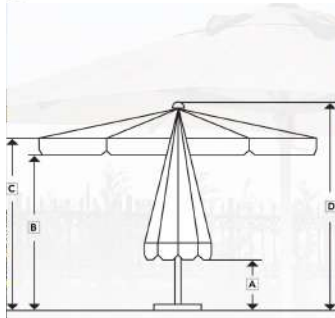

PRINCE

Description:
Easy push-up manual system
Aluminium frame

Fabrics, prints and finishes
Polyester fabric 180-240 gr/m²
Flat screen print / Digital / Serigraph
High UV fastness
Water-repellent
Water-proof

	A (cm)	B (cm)	C (cm)	D (cm)
250 / 8	110	185	205	250
300 / 8	90	190	215	265
200 x 200 / 4	95	185	205	250
200 x 200 / 8	95	185	205	250
250 x 250 / 8	70	190	215	265
300 x 300 / 8	45	180	210	285

PRINCE

White (RAL 9016) Aluminium
 Black (RAL 9005) Aluminium
 Wood Look Aluminium
 Silver Anodised Aluminium

Sizes (cm)	Ribs (mm)	Pole (mm)	Carton Qty (pcs)	Carton Sizes (cm)	Weight (kg)
250 / 8	15 x 25	47/50	1	20 x 255 x 21	14
300 / 8	18 x 28	47/50	1	20 x 270 x 21	13
200 x 200 / 4	15 x 25	47/50	1	20 x 255 x 21	10
200 x 200 / 8	15 x 25	47/50	1	20 x 255 x 21	11
250 x 250 / 8	15 x 25	47/50	1	20 x 270 x 21	14
300 x 300 / 8	18 x 28	47/50	1	23 x 290 x 24	16