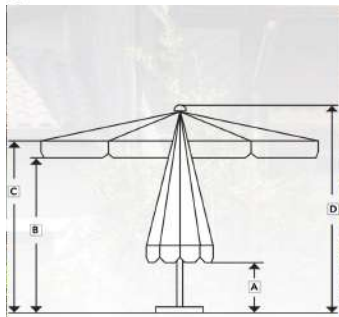

A (cm)	B (cm)	C (cm)	D (cm)
200 x 200 / 4	95	185	205	250
200 x 200 / 8	95	185	205	250
250 x 250 / 8	65	190	220	265
300 x 300 / 8	45	185	215	275
350 x 350 / 8	25	205	235	300
400 x 400 / 8	25	210	240	330