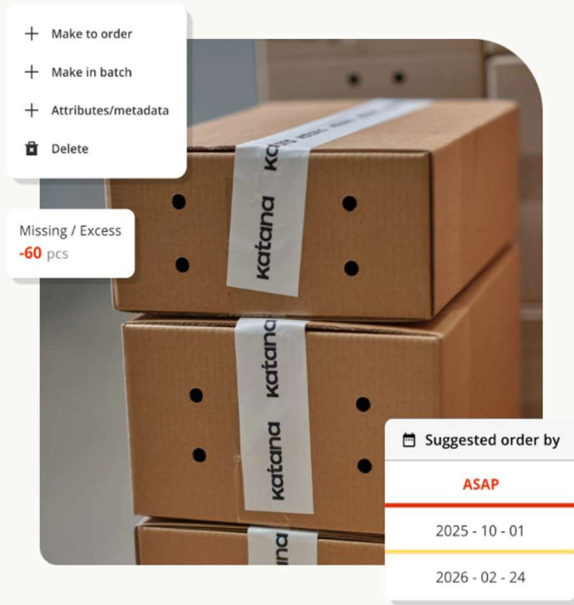

Katana Inventory

Gain full control of your inventory flow

Track every stock movement in real time. Keep your team aligned, your data accurate, and your stock exactly where it needs to be, automatically.

Stay in control of your inventory with real-time accuracy

See every stock movement the moment it happens with Katana's live visibility and automation tools, so your team can plan confidently and avoid costly surprises.

- ✓ **Real-time inventory visibility:** Know what's in stock across all channels at any moment.
- ✓ **Automated stock movements:** Update stock levels automatically as orders come in and items move.
- ✓ **Planning and forecasting:** Predict demand with confidence using live data.
- ✓ **User permissions:** Keep control by assigning access rights across your team.