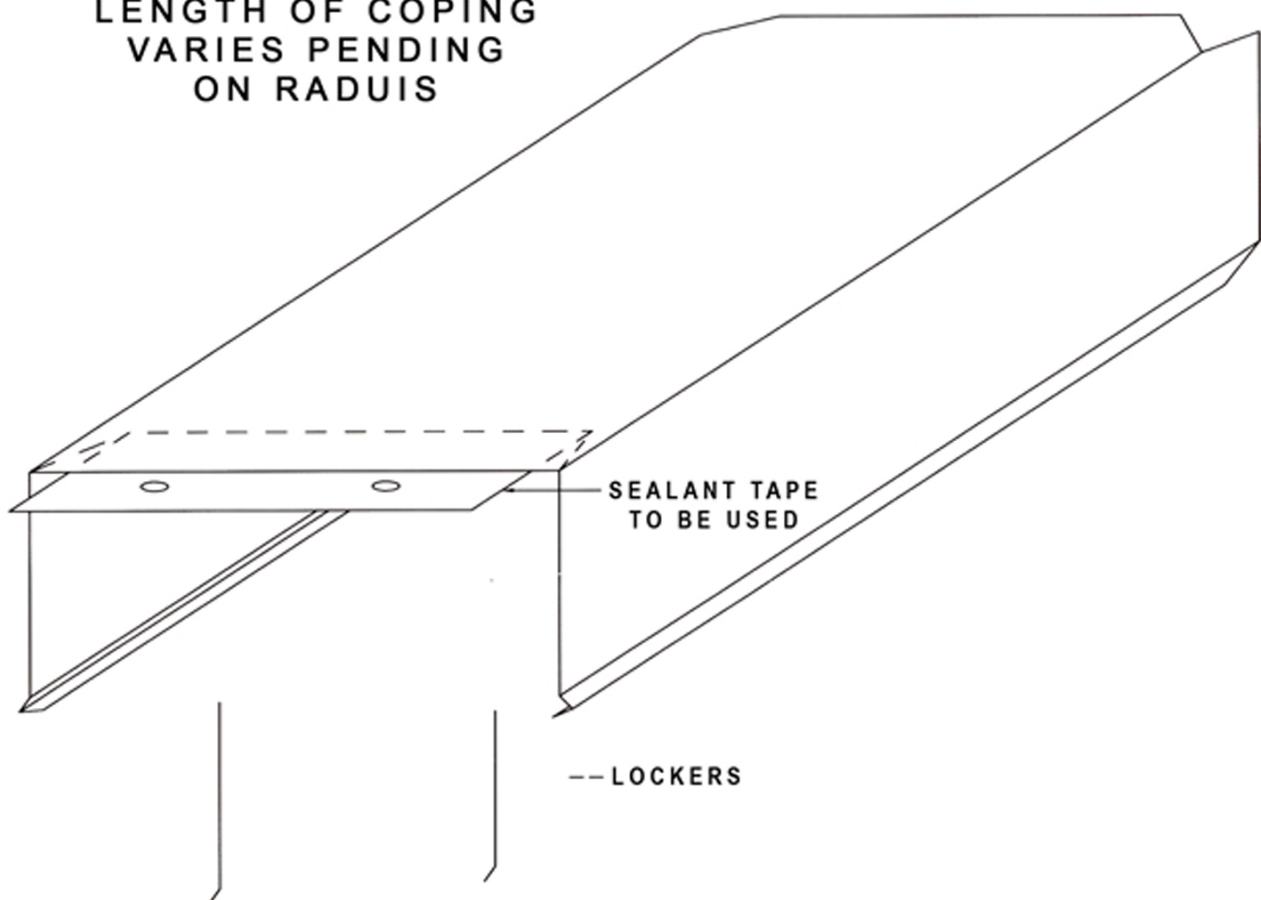

## CONSTRUCTION DETAILS

**NOTE:**  
LENGTH OF COPING  
VARIES PENDING  
ON RADUIS

**COPING-CAP FOR  
RADIUS PARAPET WALL**

**ASP**  
INC.  
"The Go To Guys For Metal"

**Architectural Sheetmetal Products, Inc.**  
1329 Amsterdam Road . Route Five  
Scotia, New York 12302  
Toll Free: 888.901.6144 Web: [aspincorp.com](http://aspincorp.com)