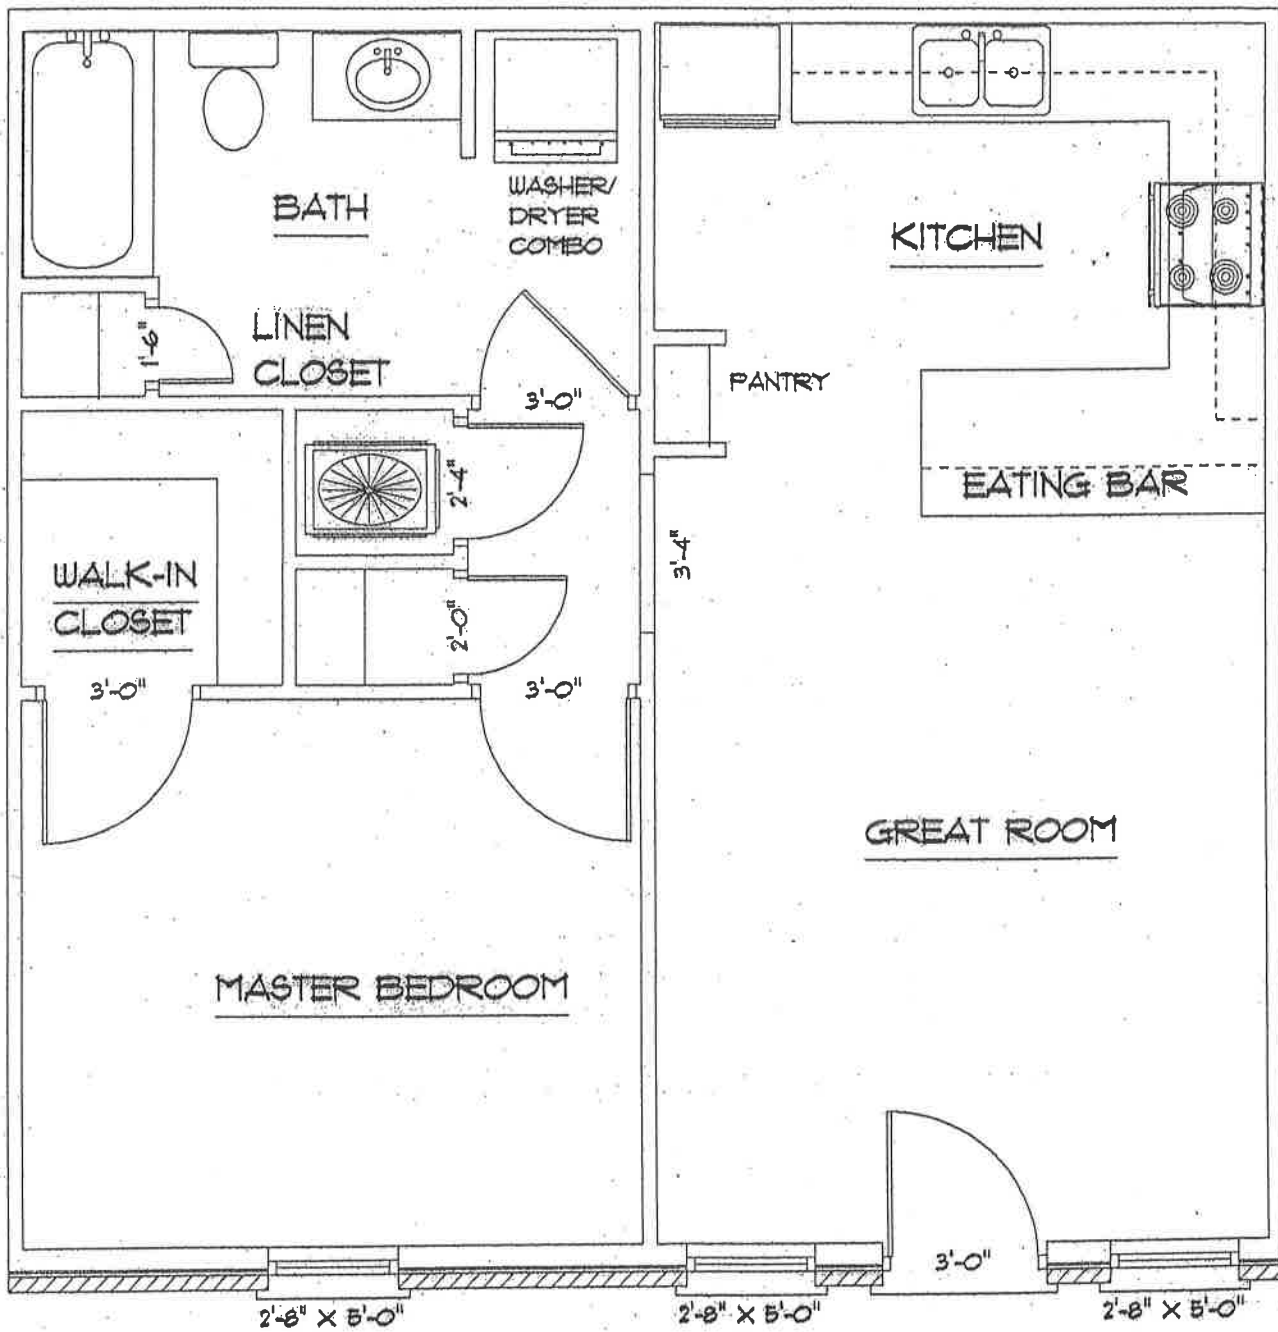

One Bedroom Apartment Example Layout

Village of Seven Mornings

688 Square Ft

Living Room and Entrance

Living Room and Kitchen Area

Up Close Kitchen Area

View of Bedroom from Hallway

Bedroom and Closet

View of Bathroom from the Hallway

Up Close View of Bathroom and Bathtub