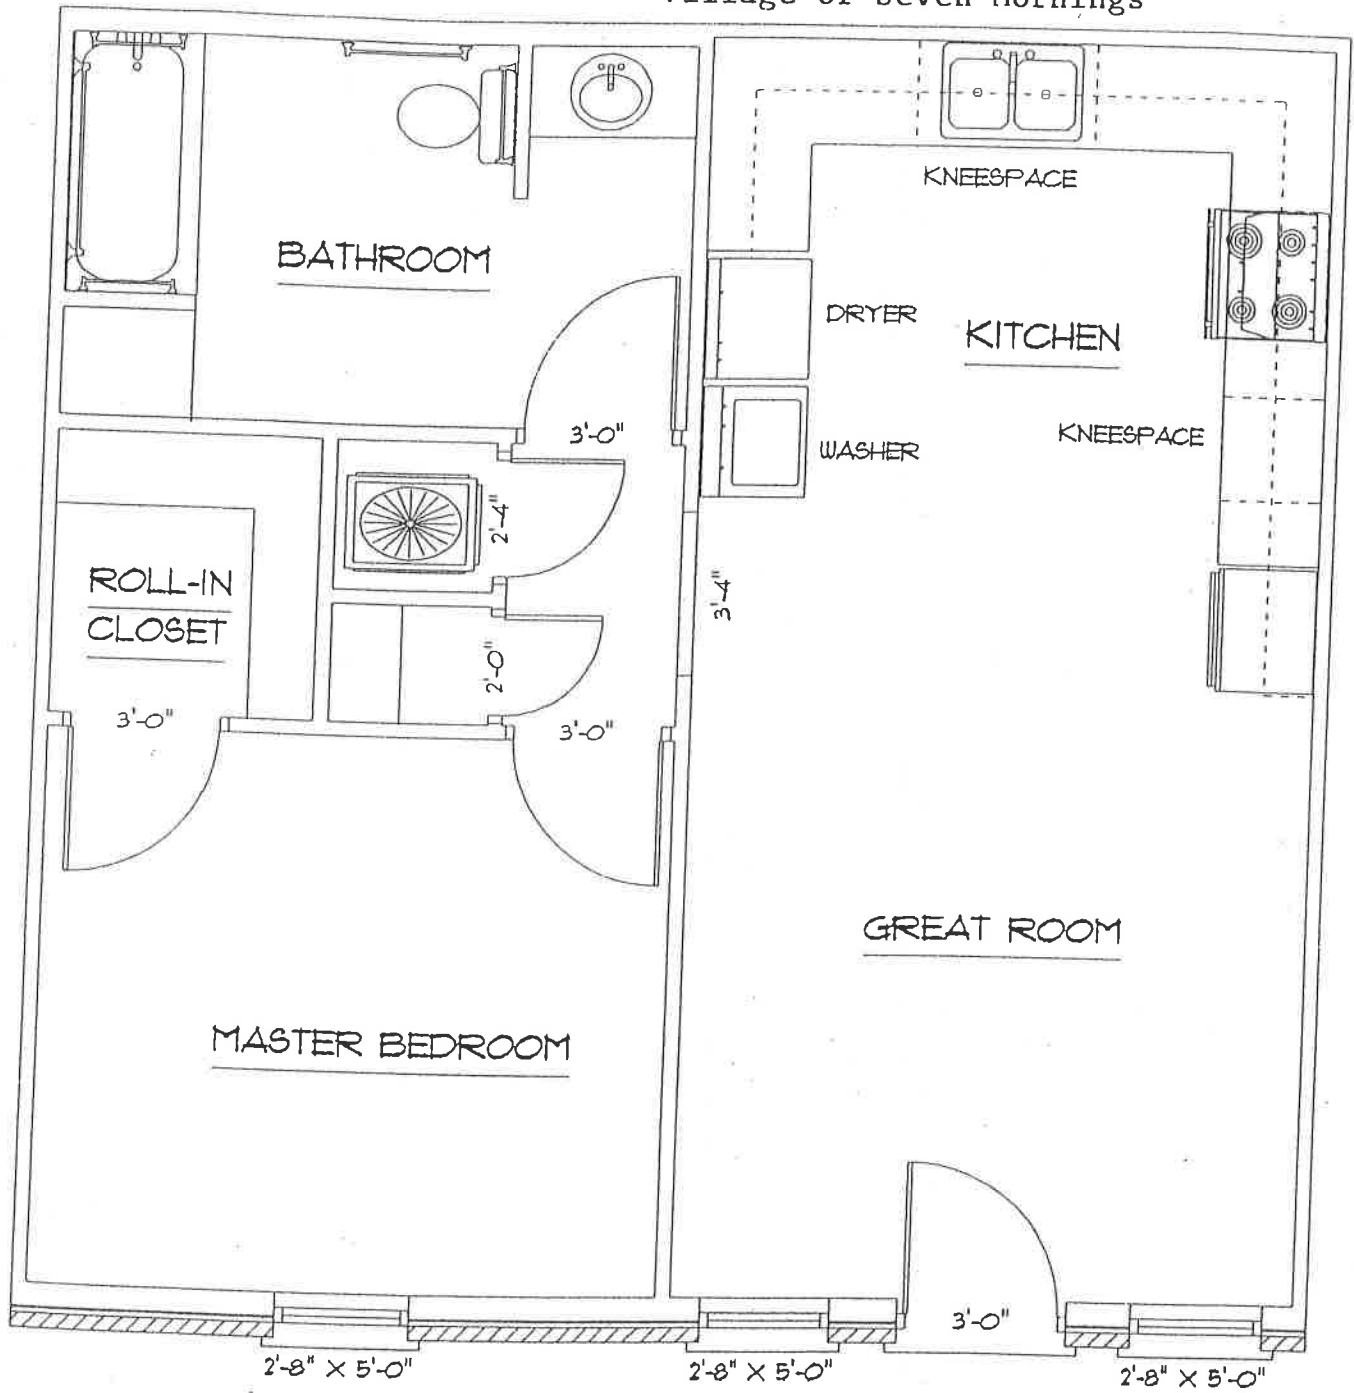

One Bedroom Handicapped Apartment Example

Village of Seven Mornings

688 SQ. FT.