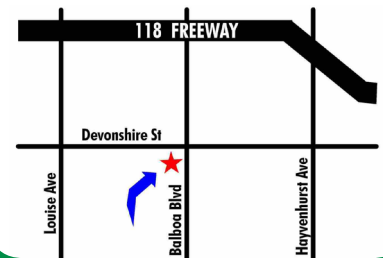

NORTH VALLEY

NICOLE BERNSON SAFE CENTER

10241 N. Balboa Blvd. Northridge CA 91325
Sat & Sun 9a.m - 3p.m.