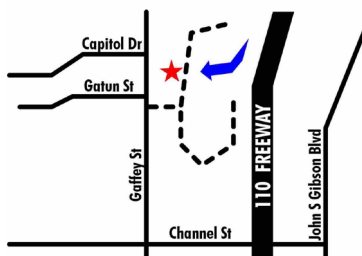

CENTRAL LOS ANGELES

LA-GLENDALE SAFE CENTER

4600 Colorado Blvd. Los Angeles CA 90039
Sat & Sun 9a.m - 3p.m.

WEST LOS ANGELES

U.C.L.A. SAFE CENTER

550 Charles E. Young Dr. West Los Angeles CA 90095
Thur, Fri & Sat 8a.m - 2p.m.

E-waste is only collected Sat. at this location

PLAYA DEL REY

HYPERION SAFE CENTER

7660 West Imperial Highway. Gate B
Playa Del Rey CA 90293 / Sat & Sun 9a.m - 3p.m.

HARBOR AREA

GAFFEY ST. SAFE CENTER

1400 N. Gaffey St. San Pedro, CA 90731
Sat & Sun 9a.m - 3p.m.

For Information, Please Call:

1-800-773-CITY
(2489)

www.lacitysan.org

EAST LOS ANGELES

WASHINGTON BLVD. SAFE CENTER

2649 E. Washington Blvd. Los Angeles, CA 90021
Sat & Sun 9a.m - 3p.m.

NORTH VALLEY

NICOLE BERNSON SAFE CENTER

PLAYA DEL REY

HYPERION SAFE CENTER
7660 West Imperial Highway, Gate B
Playa Del Rey CA 90293
Sábado y Domingo 9a.m - 3p.m.

HARBOR AREA

GAFFEY ST. SAFE CENTER
1400 N. Gaffey St. San Pedro, CA 90731
Sábado y Domingo 9a.m - 3p.m.