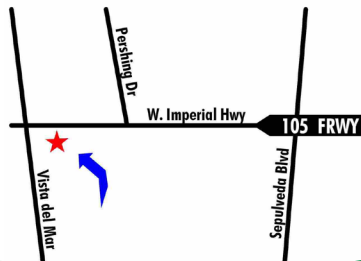

CENTRAL LOS ANGELES

LA-GLENDALE SAFE CENTER

4600 Colorado Blvd. Los Angeles CA 90039
Sat & Sun 9a.m - 3p.m.

WEST LOS ANGELES

U.C.L.A. SAFE CENTER

550 Charles E. Young Dr. West Los Angeles CA 90095
Thur, Fri & Sat 8a.m - 2p.m.

E-waste is only collected Sat. at this location

PLAYA DEL REY

HYPERION SAFE CENTER

7660 West Imperial Highway. Gate B
Playa Del Rey CA 90293 / Sat & Sun 9a.m - 3p.m.

HARBOR AREA

GAFFEY ST. SAFE CENTER

1400 N. Gaffey St. San Pedro, CA 90731
Sat & Sun 9a.m - 3p.m.