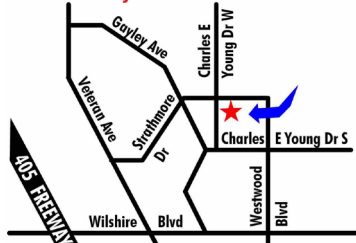

CENTRAL LOS ANGELES

LA-GLENDALE SAFE CENTER

4600 Colorado Blvd. Los Angeles CA 90039
Sat & Sun 9a.m - 3p.m.

WEST LOS ANGELES

U.C.L.A. SAFE CENTER

550 Charles E. Young Dr. West Los Angeles CA 90095
Thur, Fri & Sat 8a.m - 2p.m.

E-waste is only collected Sat. at this location

PLAYA DEL REY

HYPERION SAFE CENTER

7660 West Imperial Highway. Gate B
Playa Del Rey CA 90293 / Sat & Sun 9a.m - 3p.m.

HARBOR AREA

GAFFEY ST. SAFE CENTER

1400 N. Gaffey St. San Pedro, CA 90731
Sat & Sun 9a.m - 3p.m.

For Information, Please Call:

1-800-773-CITY
(2489)

www.lacitysan.org

EAST LOS ANGELES

WASHINGTON BLVD. SAFE CENTER

2649 E. Washington Blvd. Los Angeles, CA 90021
Sat & Sun 9a.m - 3p.m.

NORTH VALLEY

NICOLE BERNSON SAFE CENTER

PLAYA DEL REY

HYPERION SAFE CENTER
7660 West Imperial Highway, Gate B
Playa Del Rey CA 90293
Sábado y Domingo 9a.m - 3p.m.

HARBOR AREA

GAFFEY ST. SAFE CENTER
1400 N. Gaffey St. San Pedro, CA 90731
Sábado y Domingo 9a.m - 3p.m.