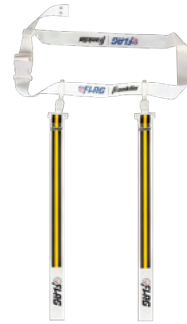

TEAM SOCKS

**UNIFORMS MAY VARY FROM THOSE PICTURED ABOVE
**KITS INCLUDE REVERSIBLE JERSEY AND GREEN OR YELLOW FLAG BELT*

PHILADELPHIA EAGLES

FLAG BELT

CORE SHORTS

REVERSIBLE JERSEY AND SHORTS

ARM SLEEVE

GLOVES

HEADBAND

TEAM SOCKS

**UNIFORMS MAY VARY FROM THOSE PICTURED ABOVE
**KITS INCLUDE REVERSIBLE JERSEY AND GREEN OR YELLOW FLAG BELT*

PITTSBURGH STEELERS

FLAG BELT

CORE SHORTS

REVERSIBLE JERSEY AND SHORTS

ARM SLEEVE

GLOVES

HEADBAND

TEAM SOCKS

**UNIFORMS MAY VARY FROM THOSE PICTURED ABOVE
**KITS INCLUDE REVERSIBLE JERSEY AND GREEN OR YELLOW FLAG BELT*

SAN FRANCISCO 49ERS

FLAG BELT

CORE SHORTS

REVERSIBLE JERSEY AND SHORTS