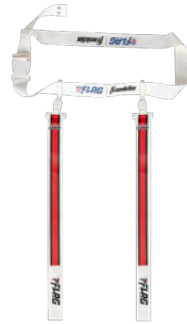

CLASSIC HAND STYLE SEWN
LACES ARE RAISED FOR
SUPERIOR GRIP

MINI

CLASSIC HAND STYLE SEWN
LACES ARE RAISED FOR
SUPERIOR GRIP

PEE WEE

LONG LASTING BUTYL
BLADDER FOR SUPERIOR
AIR RETENTION

JUNIOR

NFL UNIFORMS

JERSEY KITS / REVERSIBLE PERFORMANCE UNIFORMS

ARIZONA CARDINALS

FLAG BELT

CORE SHORTS

REVERSIBLE JERSEY AND SHORTS

ARM SLEEVE

GLOVES

HEADBAND

TEAM SOCKS

**UNIFORMS MAY VARY FROM THOSE PICTURED ABOVE
**KITS INCLUDE REVERSIBLE JERSEY AND GREEN OR YELLOW FLAG BELT*

ATLANTA FALCONS

FLAG BELT

CORE SHORTS

REVERSIBLE JERSEY AND SHORTS

ARM SLEEVE

GLOVES

HEADBAND