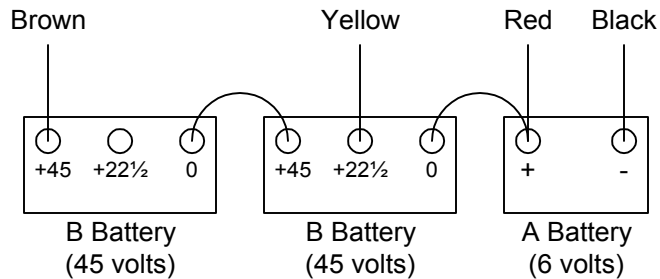

Original part numbers

- Grid leak - 4782
- Grid condenser - 7830
- Phone condenser - 4786
- Bypass condenser - 4511
replaced by 7646
replaced by 7893
- AF Transformer #1 - 4748

Part numbers shown on the drawing are from the 1932 parts list.

PRELIMINARY

| | | | | |
|---|---|----------------------|-----------------|---------------------------------------|
| All dimensions in inches All dimensions nominal. | W3NLB | | | (c) 2003 W3NLB All Rights Reserved |
| | Atwater Kent Model 19 4880 Schematic Diagram | | | |
| Drawn by: Leigh Bassett W3NLB | FSCM NO | DWG NO AK04880SCH | REV C | |
| Date: 01 Mar 2004 | SCALE | SHEET | | 1 OF 1 |