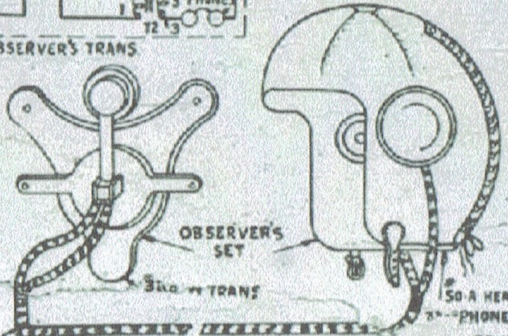

FOR RADIO REC. S.C. TYPE E1 & E2 - BA 2 DRY BATT. FOR INTERPHONE S.C. TYPE E3 & E4 - BA 3 DRY BATT. FOR POWER 4V STORAGE BATT

WARM TUBE FOR RADIO REC. S.C. TYPE VT-1

**CORD DIAGRAM OF AIRPLANE RADIO RECEIVING SET WITH INTERPHONE TYPE S.C.R. 59 SIGNAL CORPS U.S. ARMY.**