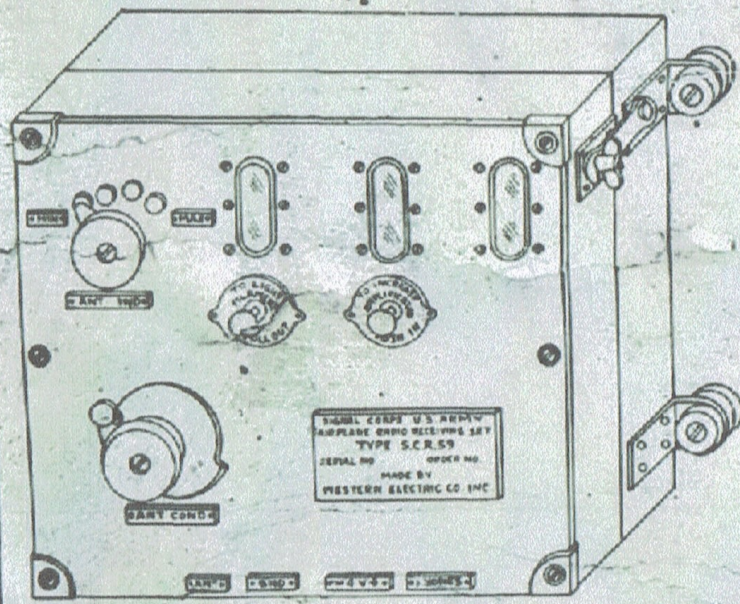

FOR RADIO REC. S.C. TYPE E1 & E2 - BA 2 DRY BATT. FOR INTERPHONE S.C. TYPE E3 & E4 - BA 3 DRY BATT. FOR POWER 4V STORAGE BATT

WARM TUBE FOR RADIO REC. S.C. TYPE VT-1

**CORD DIAGRAM OF AIRPLANE RADIO RECEIVING SET WITH INTERPHONE TYPE S.C.R. 59 SIGNAL CORPS U.S. ARMY.**