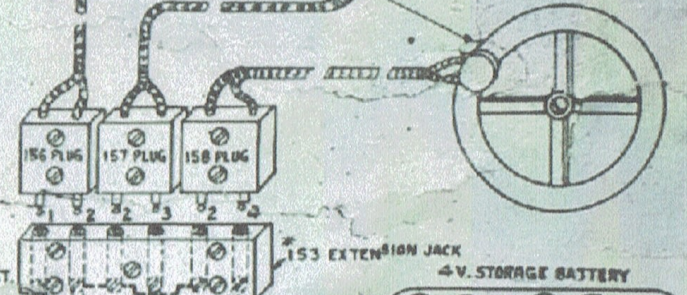

FOR RADIO REC. S.C. TYPE E1 & E2 - BA 2 DRY BATT. FOR INTERPHONE S.C. TYPE E3 & E4 - BA 3 DRY BATT. FOR POWER 4V STORAGE BATT

WARM TUBE FOR RADIO REC. S.C. TYPE VT-1

**CORD DIAGRAM OF AIRPLANE RADIO RECEIVING SET WITH INTERPHONE TYPE S.C.R. 59 SIGNAL CORPS U.S. ARMY.**