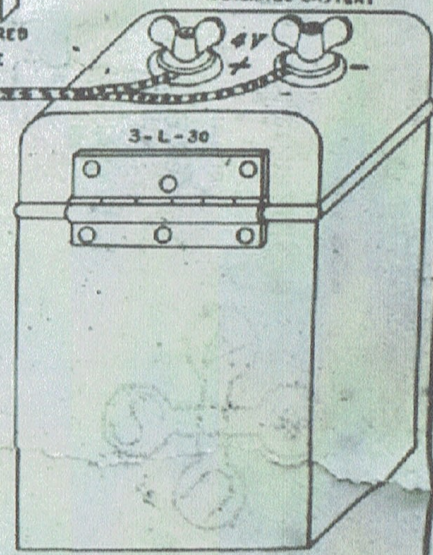

FOR RADIO REC. S.C. TYPE E1 & E2 - BA 2 DRY BATT. FOR INTERPHONE S.C. TYPE E3 & E4 - BA 3 DRY BATT. FOR POWER 4V STORAGE BATT

WARM TUBE FOR RADIO REC. S.C. TYPE VT-1

**CORD DIAGRAM OF AIRPLANE RADIO RECEIVING SET WITH INTERPHONE TYPE S.C.R. 59 SIGNAL CORPS U.S. ARMY.**