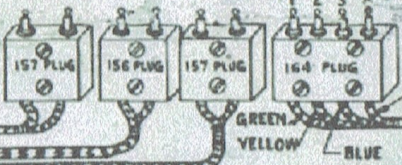

FOR RADIO REC. S.C. TYPE E1 & E2 - BA 2 DRY BATT. FOR INTERPHONE S.C. TYPE E3 & E4 - BA 3 DRY BATT. FOR POWER 4V STORAGE BATT

WARM TUBE FOR RADIO REC. S.C. TYPE VT-1

**CORD DIAGRAM OF AIRPLANE RADIO RECEIVING SET WITH INTERPHONE TYPE S.C.R. 59 SIGNAL CORPS U.S. ARMY.**