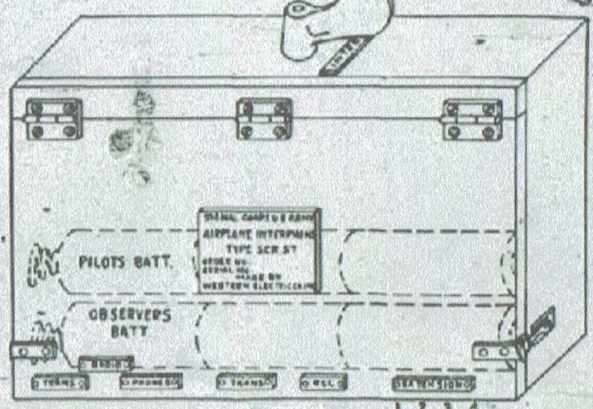

FOR RADIO REC. S.C. TYPE E1 & E2 - BA 2 DRY BATT. FOR INTERPHONE S.C. TYPE E3 & E4 - BA 3 DRY BATT. FOR POWER 4V STORAGE BATT

WARM TUBE FOR RADIO REC. S.C. TYPE VT-1

**CORD DIAGRAM OF AIRPLANE RADIO RECEIVING SET WITH INTERPHONE TYPE S.C.R. 59 SIGNAL CORPS U.S. ARMY.**