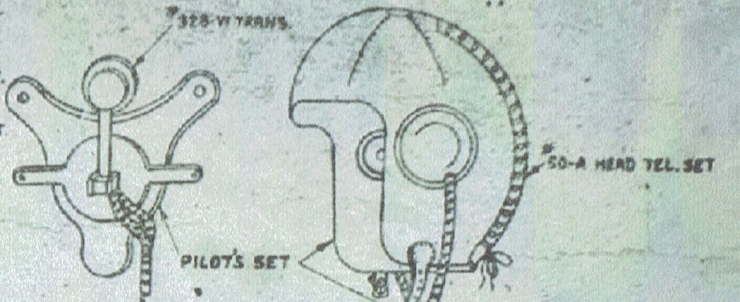

FOR RADIO REC. S.C. TYPE E1 & E2 - BA 2 DRY BATT. FOR INTERPHONE S.C. TYPE E3 & E4 - BA 3 DRY BATT. FOR POWER 4V STORAGE BATT

WARM TUBE FOR RADIO REC. S.C. TYPE VT-1

**CORD DIAGRAM OF AIRPLANE RADIO RECEIVING SET WITH INTERPHONE TYPE S.C.R. 59 SIGNAL CORPS U.S. ARMY.**