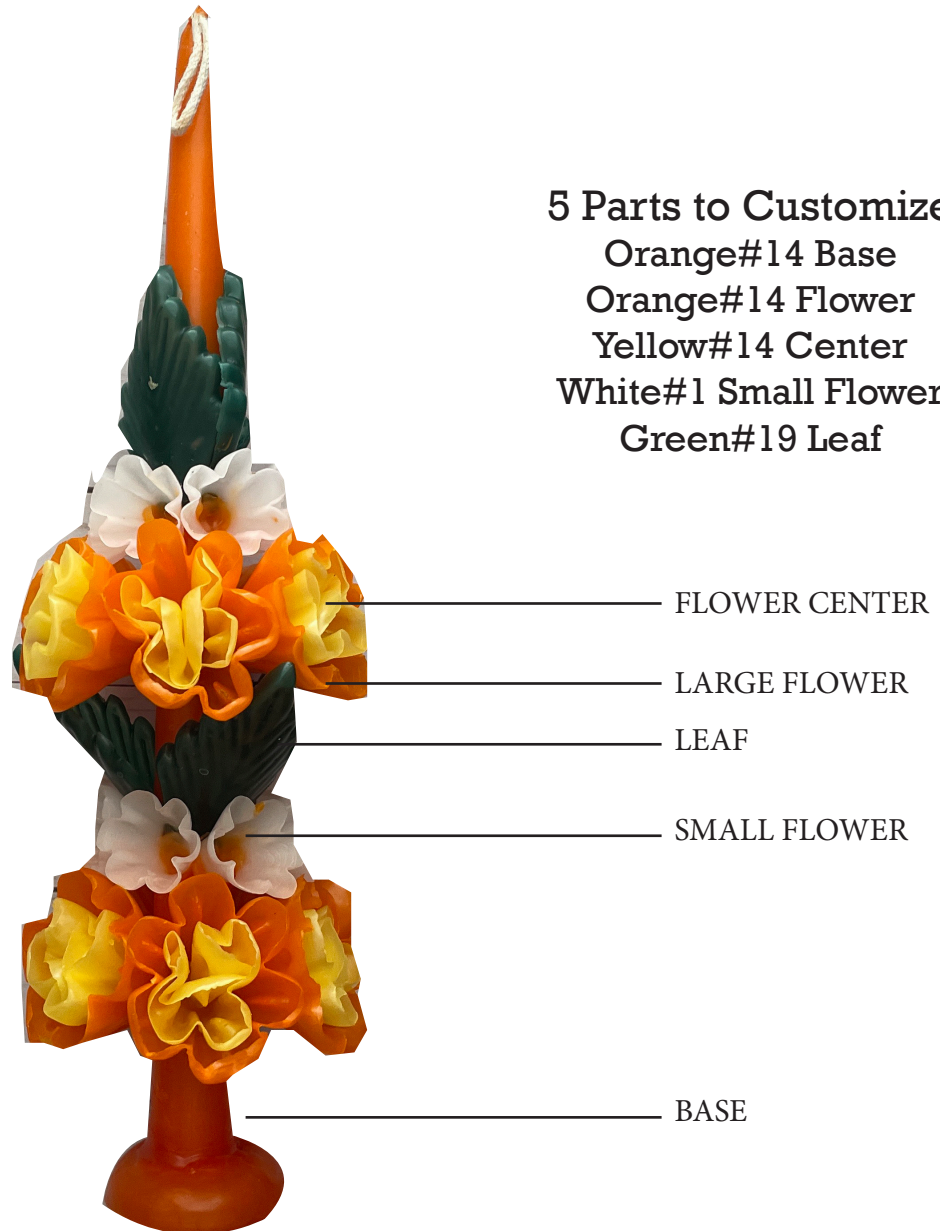

Mix & Match

Minimum per style
and color 3 pieces

•

Mini
10cm/3.9"
$11

Medium
15cm/5.9"
$17

Large
30cm/11.8"
$23

5 Parts to Customize
Orange#14 Base
Orange#14 Flower
Yellow#14 Center
White#1 Small Flower
Green#19 Leaf