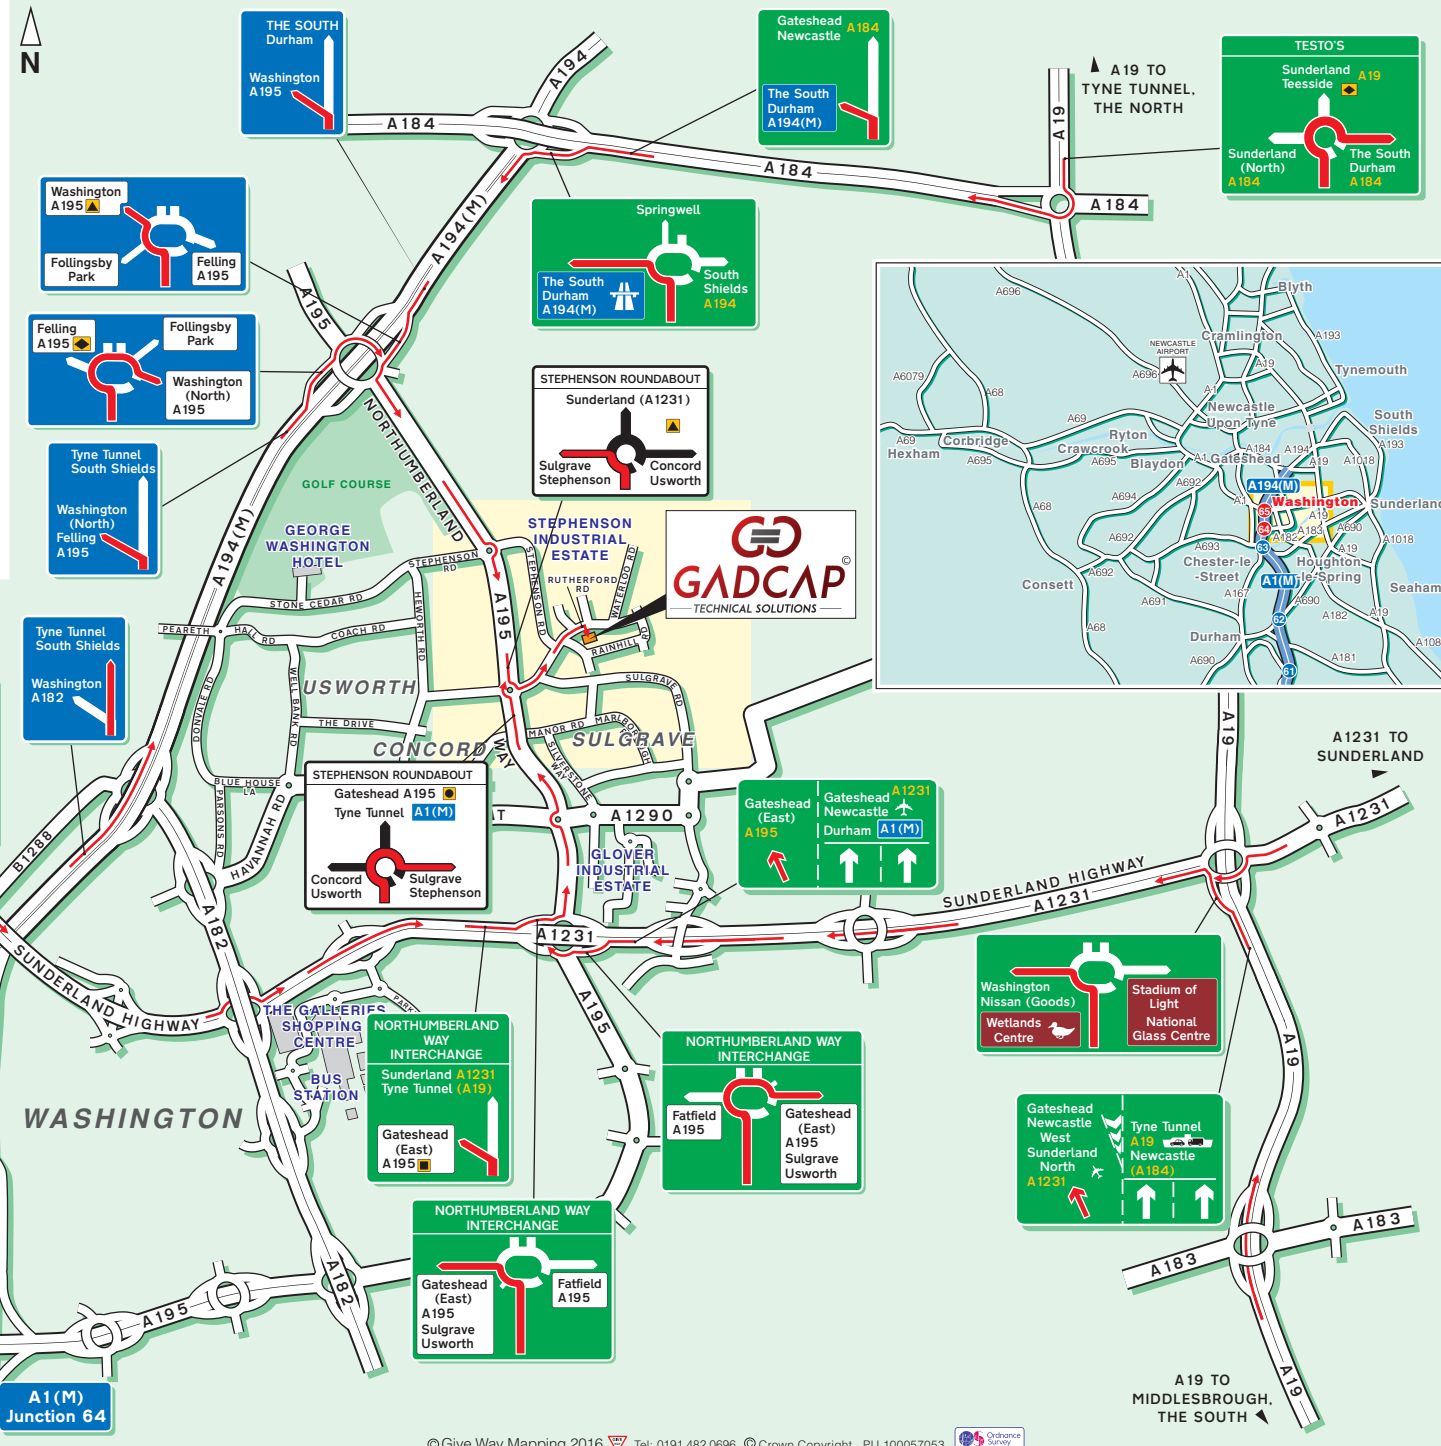

GadCap Technical Solutions Ltd

3 Rutherford Road, Stephenson Industrial Estate,
Washington, Tyne & Wear, NE37 3HX

Tel: +44 191 250 9100 Fax: +44 191 247 5705

Web: www.gadcap.co.uk

Public Transport

By Rail, Newcastle Central Station.
Approximately a 10 minutes taxi ride away.
For information on train operators and times phone
National Rail Enquiries on 0845 7484950.

By Air, Newcastle Airport.
Approximately a 20 minutes drive away.

A1 TO
TEAM VALLEY.
A69

A1 (M)
Junction 65

WASHINGTON
SERVICES

A1 (M)
Junction 64

A19 TO
MIDDLESBROUGH.
THE SOUTH