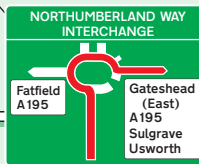

GadCap Technical Solutions Ltd

3 Rutherford Road, Stephenson Industrial Estate,
Washington, Tyne & Wear, NE37 3HX

Tel: +44 191 250 9100 Fax: +44 191 247 5705

Web: www.gadcap.co.uk

Public Transport

By Rail, Newcastle Central Station.
Approximately a 10 minutes taxi ride away.
For information on train operators and times phone
National Rail Enquiries on 0845 7484950.

By Air, Newcastle Airport.
Approximately a 20 minutes drive away.

A1 TO
TEAM VALLEY.
A69

A1 (M)
Junction 65

WASHINGTON
SERVICES

A1 (M)
Junction 64

A19 TO
MIDDLESBROUGH.
THE SOUTH