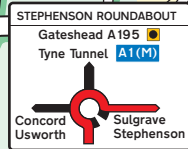

GadCap Technical Solutions Ltd

3 Rutherford Road, Stephenson Industrial Estate,
Washington, Tyne & Wear, NE37 3HX

Tel: +44 191 250 9100 Fax: +44 191 247 5705

Web: www.gadcap.co.uk

Public Transport

By Rail, Newcastle Central Station.
Approximately a 10 minutes taxi ride away.
For information on train operators and times phone
National Rail Enquiries on 0845 7484950.

By Air, Newcastle Airport.
Approximately a 20 minutes drive away.

A1 TO
TEAM VALLEY.
A69

A1 (M)
Junction 65

WASHINGTON
SERVICES

A1 (M)
Junction 64

A19 TO
MIDDLESBROUGH.
THE SOUTH