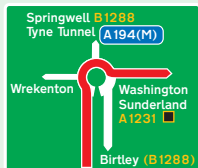

GadCap Technical Solutions Ltd

3 Rutherford Road, Stephenson Industrial Estate,
Washington, Tyne & Wear, NE37 3HX

Tel: +44 191 250 9100 Fax: +44 191 247 5705

Web: www.gadcap.co.uk

Public Transport

By Rail, Newcastle Central Station.
Approximately a 10 minutes taxi ride away.
For information on train operators and times phone
National Rail Enquiries on 0845 7484950.

By Air, Newcastle Airport.
Approximately a 20 minutes drive away.

A1 TO
TEAM VALLEY.
A69

A1 (M)
Junction 65

WASHINGTON
SERVICES

A1 (M)
Junction 64

A19 TO
MIDDLESBROUGH.
THE SOUTH