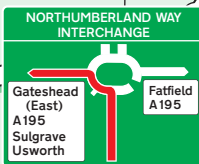

GadCap Technical Solutions Ltd

3 Rutherford Road, Stephenson Industrial Estate,
Washington, Tyne & Wear, NE37 3HX

Tel: +44 191 250 9100 Fax: +44 191 247 5705

Web: www.gadcap.co.uk

Public Transport

By Rail, Newcastle Central Station.
Approximately a 10 minutes taxi ride away.
For information on train operators and times phone
National Rail Enquiries on 0845 7484950.

By Air, Newcastle Airport.
Approximately a 20 minutes drive away.

A1 TO
TEAM VALLEY.
A69

A1 (M)
Junction 65

WASHINGTON
SERVICES

A1 (M)
Junction 64

A19 TO
MIDDLESBROUGH.
THE SOUTH