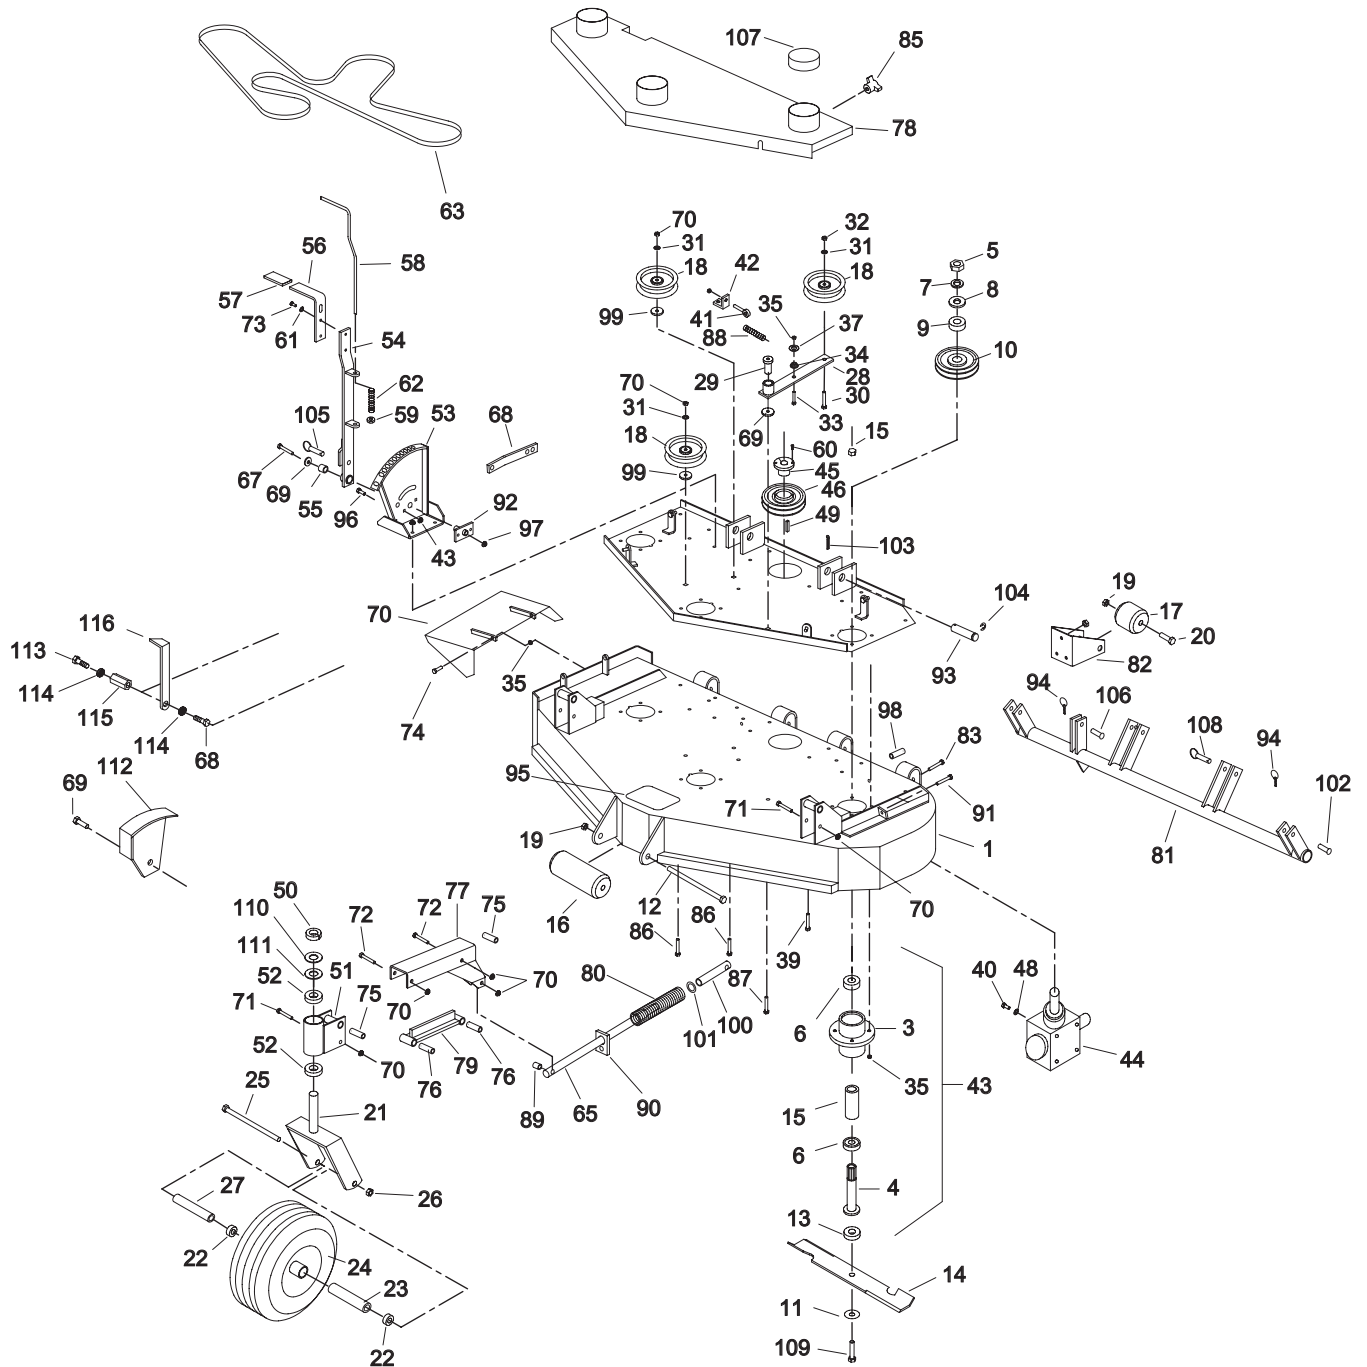

61" Deck Assembly

61" DECK ASSEMBLY

#	PART NUMBER	QTY.	DESCRIPTION	#	PART NUMBER	QTY.	DESCRIPTION
1	582017	1	61" DECK WELDMENT	57	823312	1	GRIP
2	582019	1	61" SUB-PLATE WELDMENT	58	823149	1	HANDLE ROD
3	583111	3	SPINDLE HOUSING	59	823093	1	3/8" CLAMP COLLAR
4	583112	3	SPINDLE SHAFT	60	100252	6	1/4"-20 X 3/4" HEX BOLT
5	104511	3	3/4"-16 HEX NUT	61	105004	2	1/4" LOCK WASHER
6	363350	6	SPINDLE BEARING	62	523028	1	ASSIST SPRING
7	105010	3	3/4" LOCK WASHER	63	823242	1	61" DECK BELT
8	105269	3	3/4" SAE FLAT WASHER	64	423175	1	IDLER PIVOT
9	583110	3	PULLEY SPACER	65	823155	2	CASTER ROD
10	583107	3	SPINDLE PULLEY - 5 3/4"	66	100295	2	3/8"-16 X 1 3/4" HEX BOLT
11	583108	3	5/8" SPRING DISC WASHER	67	100297	1	3/8"-16 X 2 1/4" HEX BOLT
12	100351	1	5/8"-11 X 8 1/2" HEX BOLT	68	823214	1	HEIGHT ADJUSTMENT LINK
13	583109	3	BLADE SPACER	69	373089	2	3/8" X 1/4" FLAT WASHER
14	823006	3	20" HIGH LIFT BLADE	70	582025	1	GRASS DEFLECTOR
15	583113	3	BEARING SPACER TUBE	71	100300	4	3/8"-16 X 3" HEX BOLT
16	603023	1	FRONT ANTI-SCALP ROLLER	72	100301	4	3/8"-16 X 3 1/4" HEX BOLT
17	523084	2	REAR DECK ROLLER	73	100251	2	1/4"-20 X 5/8" HEX BOLT
18	523329	3	FLAT IDLER	74	100273	2	5/16"-18 X 1" HEX BOLT
19	104261	3	5/8"-11 NYLOC NUT	75	823330	4	CASTER ARM PIVOT
20	100346	2	5/8"-11 X 4 1/2" HEX BOLT	76	823090	4	CASTER BAR PIVOT
21	422016	2	FRONT CASTER YOKE	77	822044	1	LEFT HAND CASTER ARM
22	423201	4	BEARING RETAINER		822046	1	RIGHT HAND CASTER ARM
23	423200	2	11" WHEEL BEARING	78	582024	1	61" BELT SHIELD
24	423103	2	FRONT CASTER WHEEL COMPLETE	79	822048	2	CASTER BAR WELDMENT
25	100339	2	1/2"-13 X 6" BOLT	80	823150	2	SPRING
26	104259	2	1/2"-13 NYLOC NUT	81	822124	1	61" DECK TUBE WELDMENT
27	363307	2	3/4" AXLE TUBE	82	583074	2	ROLLER MOUNT
28	822143	1	DECK IDLER ARM W/BUSHING	83	100298	2	3/8"-16 X 2 1/2" HEX BOLT
29	523111	1	PLASTIC BUSHING	84	107505	2	5/16"-18 X 3" CARRIAGE BOLT
30	107501	1	3/8"-16 X 2" CARRIAGE BOLT	85	753028	4	KNOB
31	105260	8	3/8" FLAT WASHER	86	107516	2	3/8"-16 X 2 1/4" CARRIAGE BOLT
32	104257	16	3/8"-16 NYLOC NUT	87	107513	3	3/8"-16 X 3" CARRIAGE BOLT
33	100275	1	5/16"-18 X 1 1/2" HEX BOLT	88	523327	1	IDLER SPRING
34	109001	2	5/16"-18 WHIZLOCK NUT	89	823153	2	CASTER ROD SPACER
35	104256	36	5/16"-18 NYLOC NUT	90	523159	2	SPRING IDLER
36	109007	2	3/8"-16 WHIZLOCK NUT	91	100030	2	3/8"-16 X 3" TAP BOLT
37	105258	9	5/16" FLAT WASHER	92	822132	1	DECK HEIGHT PIVOT
38	107503	10	5/16"-18 X 3/4" CARRIAGE BOLT	93	823333	2	DECK ATTACH PIN
39	107509	5	5/16"-18 X 1" CARRIAGE BOLT	94	108001	3	3/16" QUICK PIN
40	100274	12	5/16"-18 X 1 1/4" HEX BOLT	95	823200	1	STEP TREAD
41	363080	1	RIGHT EYE BOLT	96	107502	2	1/4"-20 X 3/4" CARRIAGE BOLT
42	523094	1	SPRING MOUNT	97	104255	2	1/4"-20 NYLOC NUT
43	583106	3	BLADE SPINDLE ASSY COMPLETE	98	823314	2	SADDLE SPACER
44	523314	1	DECK GEAR BOLX	99	483017	2	RIGHT HAND IDLER SPACER
45	523371	1	3/4" TAPER HUB	100	823329	2	61" CASTER ROD END
46	523096	1	5" TAPERED PULLEY	101	109025	2	5/8" HEAVY WASHER
47	100271	10	5/16"-18 X 3/4" HEX BOLT	102	823210	2	1/2" X 2" CLEVIS PIN
48	363226	4	DISC SPRING WASHER	103	106763	2	1/8" COTTER PIN
49	107255	1	3/16" X 1" KEY	104	108510	4	7/8" E-RING
50	423071	2	7/8" CLAMP COLLAR	105	109026	1	1/2" X 2" DETENT PIN
51	822050	2	CASTER TUBE WELDMENT	106	823209	1	1/2" X 1 1/2" CLEVIS PIN
52	423109	4	7/8" FLANGE BEARING	107	363161	3	BELT SHIELD CAP
53	582021	1	HEIGHT ADJUSTMENT BRACKET	108	823211	2	1/2" X 2 1/2" RING PIN
54	822141	1	DECK HEIGHT BAR W/BUSHING	109	100347	3	5/8"-11 X 2" HEX BOLT
55	253059	1	BUSHING	110	583171	2	CASTER WASHER
56	822062	1	DECK HEIGHT HANDLE W/GRIP	111	105501	4	WAVY WASHER