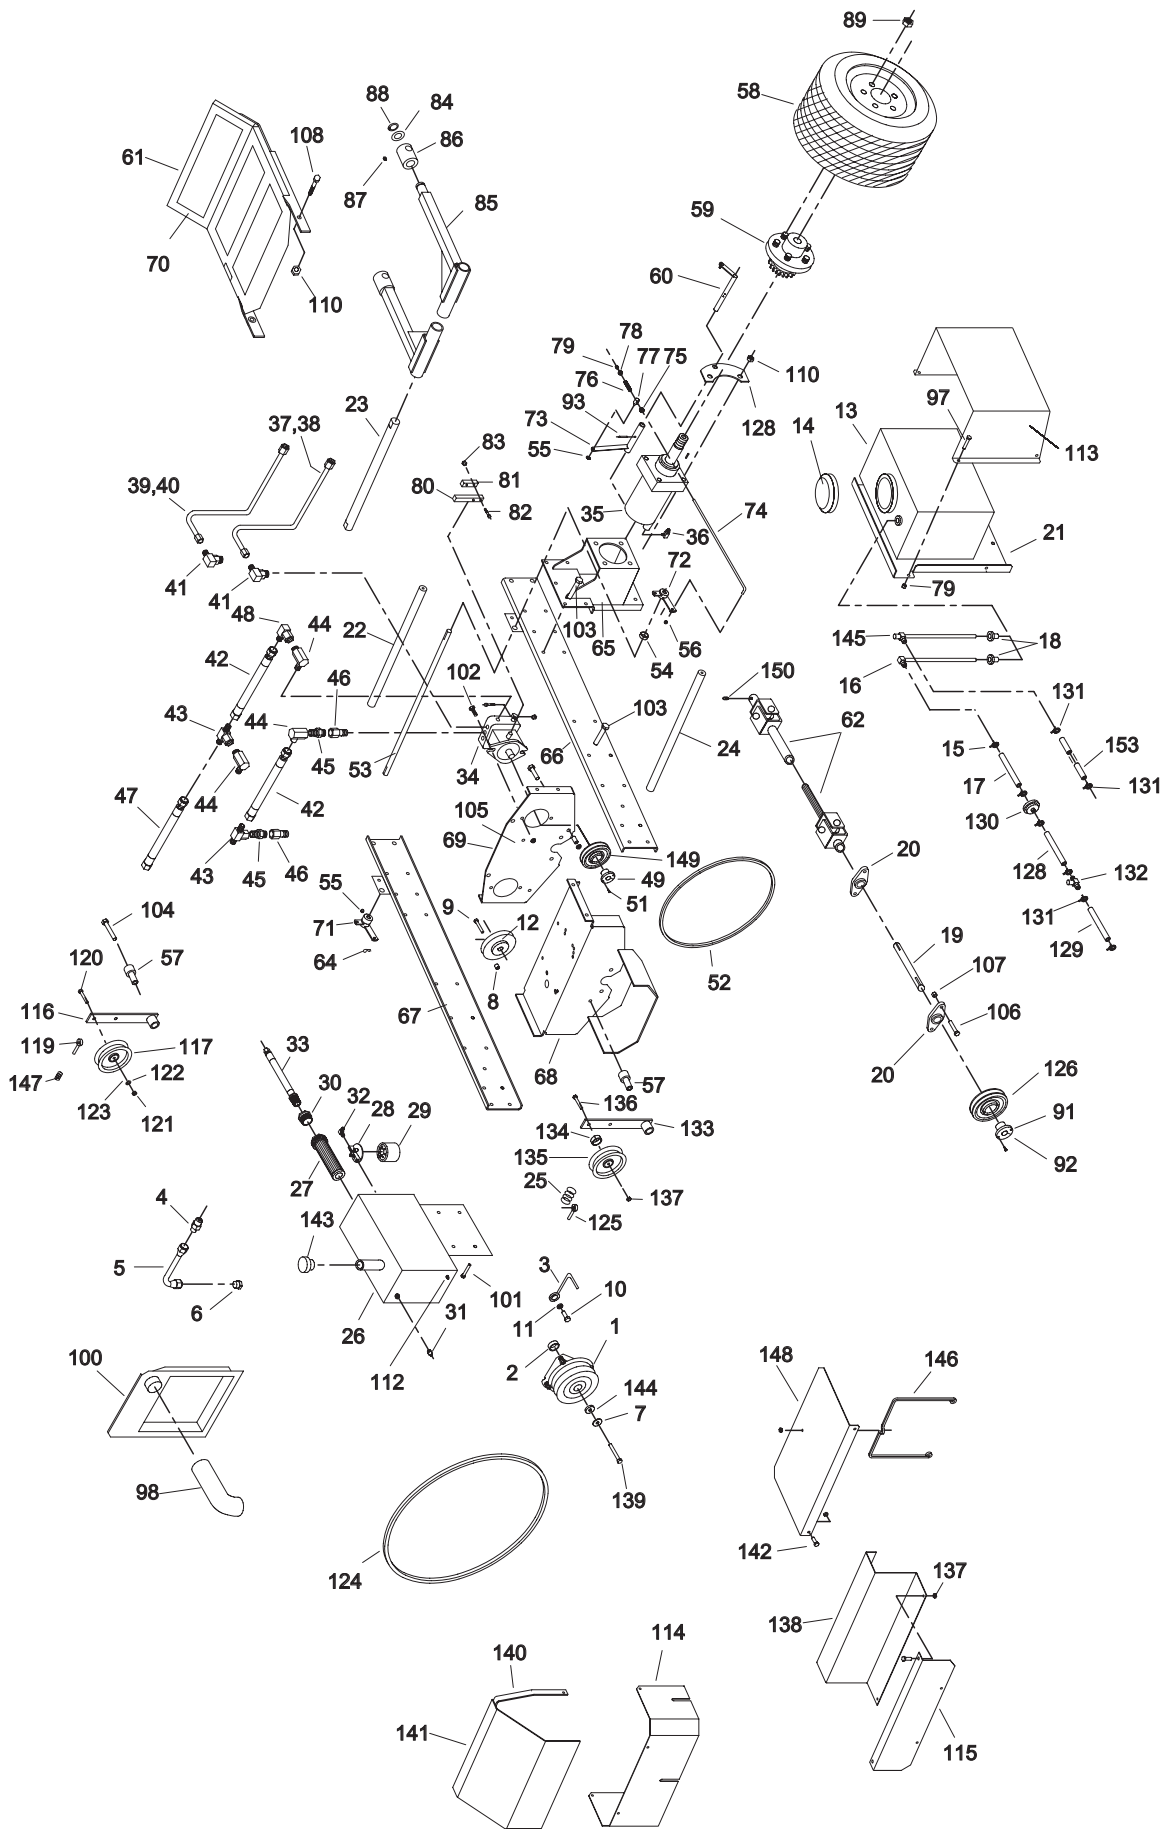

# Main Frame Assembly

**MAIN FRAME ASSEMBLY**

#	PART NUMBER	QTY.	DESCRIPTION	#	PART NUMBER	QTY.	DESCRIPTION
1	523370	1	ELECTRIC CLUTCH*	76	523024	2	DECK DRIVE SPRING
	823165	1	ELECTRIC CLUTCH**	77	423130	2	PARK BRAKE SWIVEL
2	523322	2	CLUTCH SPACER*	78	105258	2	5/16" FLAT WASHER
	823248	1	CLUTCH SPACER**	79	104256	20	5/16"-18 NYLOC NUT
3	363075	1	ROUND BELT GUIDE*	80	823104	2	PUMP CONTROL BAR
	823250	1	ROUND CLUTCH STOP**	81	453090	2	BAR CLAMP
4	523063	1	ENGINE DRAIN ADAPTER*	82	100257	4	1/4"-20 X 1 3/4" HEX BOLT
	423070	1	OIL DRAIN ADAPTER**	83	104255	6	1/4"-20 NYLOC NUT
5	523064	1	ENGINE DRAIN LINE	84	823015	4	DECK ARM WASHER
6	523065	1	ENGINE DRAIN PLUG	85	822036	2	DECK ARM
7	753027	1	3/8" DISC SPRING WASHER	86	822090	2	DECK ARM SWIVEL
	423069	2	7/16" DISC SPRING WASHER	87	111004	12	1/4"-28 ZERK
8	363097	3	SPACER*	88	108502	2	SNAP RING
9	109022	3	8MM-1.25 X 50MM HEX BOLT	89	103023	10	1/2"-20 LUG NUT
10	100512	2	5/16"-24 X 1" HEX BOLT*	90	523277	1	IDLER SPACER
	100291	1	3/8"-16 X 2" HEX BOLT**	91	363215	1	1" TAPER HUB
11	363226	4	DISC SPRING WASHER	92	107259	2	1/4" X 1/4" X 1" KEY
12	523289	1	HYDRO DRIVE PULLEY*	93	103016	2	5/32" GROOVE PIN
	823206	1	HYDRO DRIVE PULLEY**	94	100260	2	1/4"-20 X 2 1/2" HEX BOLT
13	823178	1	FUEL TANK	95	103292	2	1/4"-28 SET SCREW
14	823179	1	LARGE FUEL CAP	96	104511	2	3/4"-16 HEX NUT
15	523185	4	5/16" FUEL LINE CLAMP*	97	100271	4	5/16"-18 X 3/4" HEX BOLT
16	823180	1	5/16" DROP TUBE*	98	523055	1	SCREEN TUBE*
17	523049	1	5/16" FUEL LINE*	99	109001	2	5/16"-18 WHIZ LOCK NUT
18	393042	1	GROMMET	100	522086	1	ENGINE SCREEN
19	823028	1	DECK SHAFT	101	100292	10	3/8"-16 X 1" HEX BOLT
20	823032	2	DECK SHAFT BEARING	102	100293	10	3/8"-16 X 1 1/4" HEX BOLT
21	823291	1	FUEL TANK CHANNEL	103	100294	4	3/8"-16 X 1 1/2" HEX BOLT
22	823048	1	UPPER BRACE ROD	104	100300	2	3/8"-16 X 3" HEX BOLT
23	823050	1	DECK ARM SHAFT	105	104257	30	3/8"-16 NYLOC NUT
24	823066	1	LOWER BRACE ROD	106	100311	4	7/16"-14 X 1 1/2" HEX BOLT
25	523327	1	SPRING	107	104258	4	7/16"-14 NYLOC NUT
26	823124	1	OIL TANK	108	100329	2	1/2"-13 X 2" HEX BOLT
27	453043	1	SUCTION SCREEN	109	100331	8	1/2"-13 X 2 1/2" HEX BOLT
28	423064	1	FILTER HEAD	110	1004261	10	1/2"-13 NYLOC NUT
29	423063	1	OIL FILTER	111	105264	8	1/2" FLAT WASHER
30	453128	1	REDUCER BUSHING	112	103013	1	1/4" NPT PLUG
31	423065	1	OIL EYE	113	822060	1	GAS TANK BRACKET
32	423067	1	90 DEGREE RETURN ADAPTER	114	823301	1	REAR COVER
33	453129	1	TANK TO PUMP HOSE	115	823204	1	FRONT GUARD*
34	453087	2	PUMP (V)	116	822069	1	PUMP IDLER ARM*
35	453068	2	WHEEL MOTOR		822138	1	PUMP IDLER ARM**
36	523058	4	90 DEGREE ADAPTER	117	523328	1	3.75 FLAT IDLER
37	823186	1	RIGHT HAND OUTSIDE LINE	118	363174	1	EYEBOLT SPACER*
38	823187	1	LEFT HAND OUTSIDE LINE	119	423122	1	PUMP TENSION ROD
39	823188	1	RIGHT HAND INSIDE LINE	120	107501	1	3/8"-16 X 2" CARRIAGE BOLT
40	823189	1	LEFT HAND INSIDE LINE	121	109007	1	3/8"-16 WHIZLOCK NUT
41	453113	4	PUMP ELBOW	122	105006	4	3/8" LOCK WASHER
42	823185	2	PUMP TO PUMP HOSE	123	105260	4	3/8" FLAT WASHER
43	453106	2	SWIVEL TEE	124	523374	1	CLUTCH BELT*
44	453074	2	90 DEGREE ADAPTER		823267	1	CLUTCH BELT**
45	453110	2	PUMP INLET CONNECTOR	125	363080	1	RIGHT HAND EYEBOLT
46	453111	2	PUMP INLET ADAPTER	126	363216	1	TAPER LOCK SHEAVE*
47	453126	1	PUMP TO PUMP RETURN		523096	1	5" TAPER LOCK SHEAVE**
48	453076	1	90 DEGREE SWIVEL	127	363228	1	SHORT FUEL LINE
49	423178	2	15MM TAPER HUB	128	423162	2	BRAKE MOUNT BRACKET
50	111006	1	45 DEGREE ZERK	129	363272	1	FUEL LINE*
51	453102	2	PUMP KEY (5MM)	130	363032	1	FUEL FILTER*
52	823026	1	PUMP BELT	131	363098	4	GAS LINE CLAMP
53	823140	1	PARK SHAFT	132	523040	1	FUEL SHUT OFF*
54	373086	1	SPACER	133	422025	1	TENSIONER W/BUSHING
55	363177	2	3/8" PUSH NUT	134	483017	1	RIGHT HAND IDLER SPACER
56	153045	1	5/16" PUSH NUT	135	483025	1	RIGHT HAND IDLER
57	823030	2	IDLER SUPPORT	136	100297	1	3/8"-16 X 2 1/4" HEX BOLT
58	823183	2	DRIVE WHEEL ASSY	137	109015	2	1/4" NUT CLIP
59	423082	2	WHEEL HUB W/SPROCKET	138	823317	1	FRONT GUARD TOP*
60	422076	2	BRAKE PAWL	139	109019	1	10MM-1.5 X 30MM HEX BOLT*
61	582022	1	FOOT PLATE		100533	1	7/16"-20 X 1 3/4" HEX BOLT**
62	583172	1	DRIVE SHAFT FRONT CUT ONLY	140	823335	2	REAR COVER STRAP*
63	753028	2	KNOB	141	822146	1	REAR COVER*
64	363165	2	HAIR PIN COTTER	142	100251	7	1/4"-20 X 5/8" HEX BOLT
65	822018	1	RIGHT HAND MOTOR MOUNT	143	423165	1	OIL BREATHER CAP
	822020	1	LEFT HAND MOTOR MOUNT	144	423068	1	CLUTCH WASHER**
66	822022	1	RIGHT HAND FRAME CHANNEL	145	823181	1	VALVE DROP TUBE
67	822024	1	LEFT HAND FRAME CHANNEL	146	822140	1	GUARD BRACE**
68	822026	1	ENGINE BASE	147	523048	1	PUMP IDLER SPRING**
69	822028	1	PUMP PLATE		553007	1	PUMP IDLER SPRING*
70	823042	3	FOOT PLATE TREAD	148	823206	1	ENGINE GUARD**
71	822080	1	PARK BRAKE CRANK	149	823306	2	PUMP PULLEY**
72	422049	1	BRAKE CRANK		823190	2	PUMP PULLEY*
73	822082	1	LEFT PARK ARM	150	103295	4	3/8"-16 X 1/2" SET SCREW
	822084	1	RIGHT PARK ARM				
74	823134	2	PARK BRAKE ROD				
75	523112	2	5/16" CLAMP COLLAR				