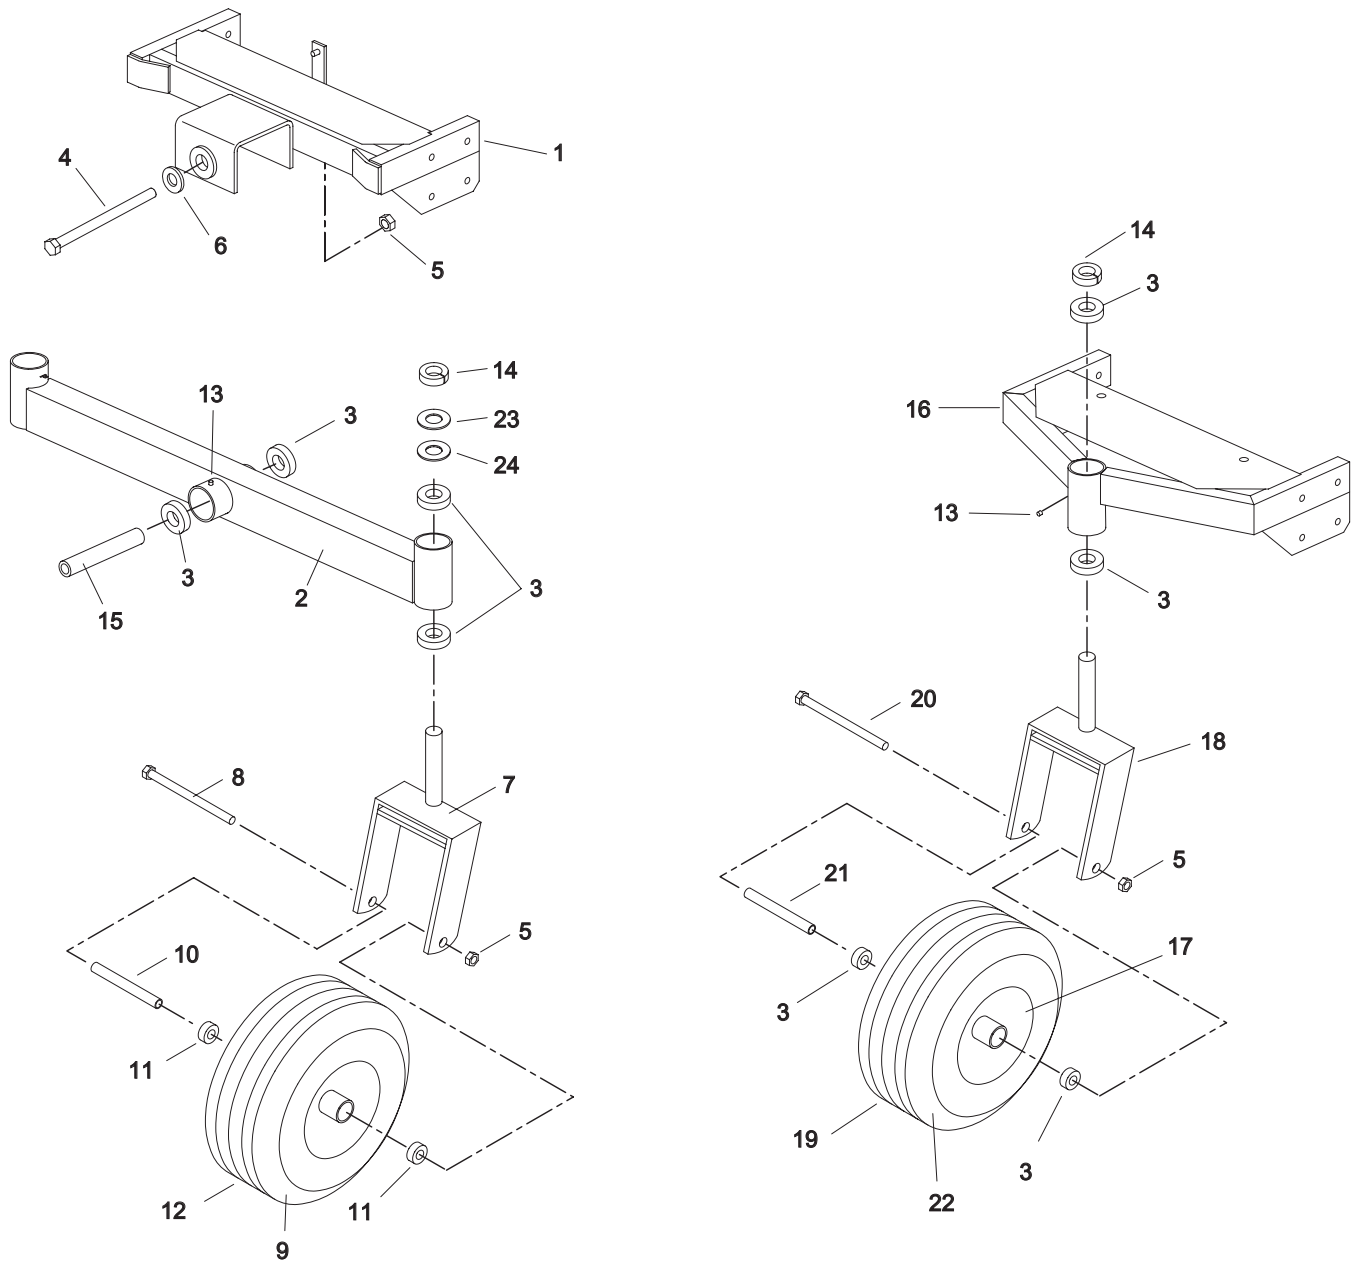

TAIL WHEEL ASSEMBLIES

#	PART NUMBER	QTY.	DESCRIPTION	#	PART NUMBER	QTY.	DESCRIPTION
1	822086	1	ROCKER TAIL WHEEL FRAME	13	111005	4	1/8" NPT ZERK
2	822134	1	ROCKER AXLE	14	363145	3	1" CLAMP COLLAR
3	363187	10	DRIVE WHEEL BEARING	15	823217	1	PIVOT TUBE (RTW)
4	100350	1	5/8"-11 X 8" HEX BOLT	16	822016	1	TAIL WHEEL FRAME (SW)
5	104261	1	5/8"-11 NYLOC NUT	17	823338	1	6 X 5 3/4" RIM W/VALVE STEM
6	105268	1	5/8" FLAT WASHER	18	822088	1	WIDE TAIL WHEEL STRUT
7	522097	1	13" STRUT	19	823220	1	WIDE TAIL WHEEL
8	100348	2	5/8"-11 X 7" HEX BOLT	20	100352	1	5/8"-11 X 9" HEX BOLT
9	123049	1	13-5.00 X 6" TIRE	21	823245	1	AXLE TUBE (WTW)
10	523098	2	AXLE TUBE	22	823339	1	13-6.50 X 6 TIRE
11	523302	4	WHEEL BEARING	23	583171	2	FLAT WASHER
12	523280	1	WHEEL COMPLETE	24	105501	2	WAVY WASHER