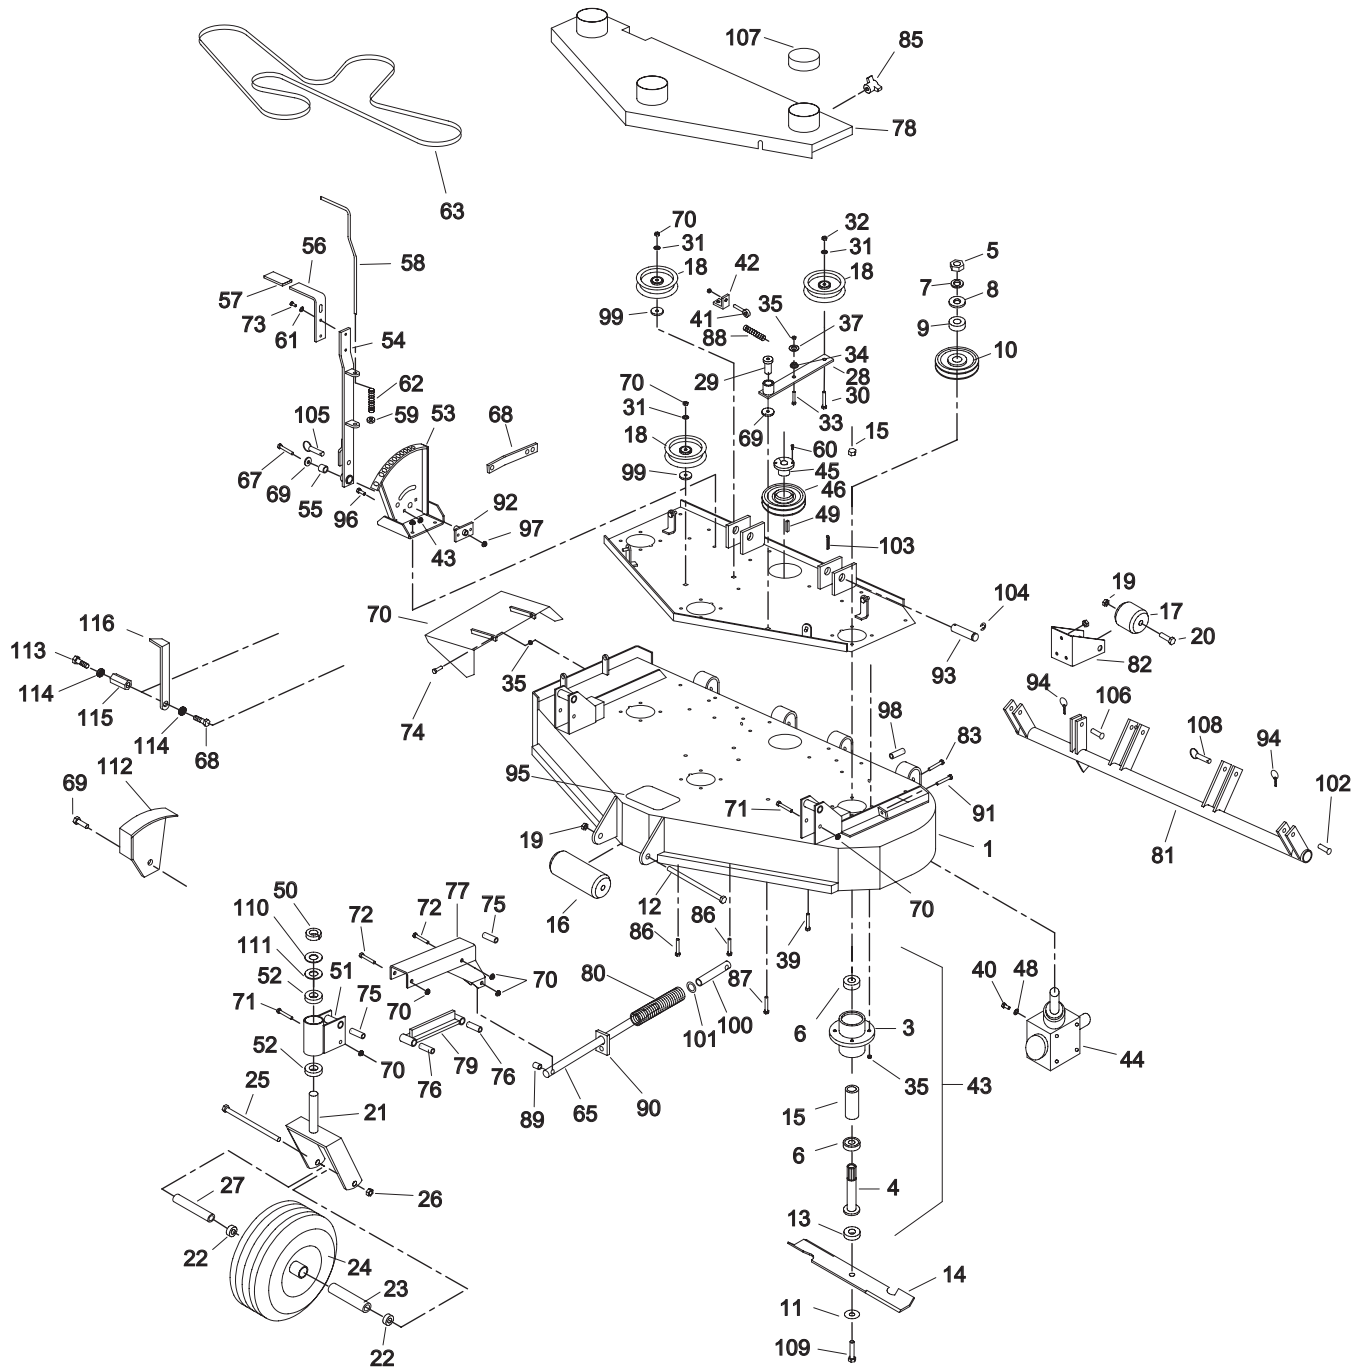

# 52" Deck Assembly

**52" DECK ASSEMBLY**

#	PART NUMBER	QTY.	DESCRIPTION	#	PART NUMBER	QTY.	DESCRIPTION
1	582018	1	52" DECK WELDMENT	57	823312	1	GRIP
2	582020	1	52" SUB-PLATE WELDMENT	58	823149	1	HANDLE ROD
3	583111	3	SPINDLE HOUSING	59	823093	1	3/8" CLAMP COLLAR
4	583112	3	SPINDLE SHAFT	60	100252	6	1/4"-20 X 3/4" HEX BOLT
5	104511	3	3/4"-16 HEX NUT	61	105004	2	1/4" LOCK WASHER
6	363350	6	SPINDLE BEARING	62	523028	1	ASSIST SPRING
7	105010	3	3/4" LOCK WASHER	63	823243	1	52" DECK BELT
8	105269	3	3/4" SAE FLAT WASHER	64	423175	1	IDLER PIVOT
9	583110	3	PULLEY SPACER	65	823155	2	CASTER ROD
10	583107	3	SPINDLE PULLEY - 5 3/4"	66	100295	2	3/8"-16 X 1 3/4" HEX BOLT
11	583108	3	5/8" SPRING DISC WASHER	67	100297	1	3/8"-16 X 2 1/4" HEX BOLT
12	100351	1	5/8"-11 X 8 1/2" HEX BOLT	68	823214	1	HEIGHT ADJUSTMENT LINK
13	583109	3	BLADE SPACER	69	373089	2	3/8" X 1/4" FLAT WASHER
14	823004	3	18" HIGH LIFT BLADE	70	482017	1	GRASS DEFLECTOR
15	583113	3	BEARING SPACER TUBE	71	100300	4	3/8"-16 X 3" HEX BOLT
16	603023	1	FRONT ANTI-SCALP ROLLER	72	100301	4	3/8"-16 X 3 1/4" HEX BOLT
17	523084	2	REAR DECK ROLLER	73	100251	2	1/4"-20 X 5/8" HEX BOLT
18	523329	3	FLAT IDLER	74	100273	2	5/16"-18 X 1" HEX BOLT
19	104261	3	5/8"-11 NYLOC NUT	75	823330	4	CASTER ARM PIVOT
20	100346	2	5/8"-11 X 4 1/2" HEX BOLT	76	823090	4	CASTER BAR PIVOT
21	422016	2	FRONT CASTER YOKE	77	822044	1	LEFT HAND CASTER ARM
22	423201	4	BEARING RETAINER		822046	1	RIGHT HAND CASTER ARM
23	423200	2	11" WHEEL BEARING	78	582023	1	52" BELT SHIELD
24	423103	2	FRONT CASTER WHEEL COMPLETE	79	822048	2	CASTER BAR WELDMENT
25	100339	2	1/2"-13 X 6" BOLT	80	823150	2	SPRING
26	104259	2	1/2"-13 NYLOC NUT	81	822040	1	DECK TUBE WELDMENT
27	363307	2	3/4" AXLE TUBE	82	583074	2	ROLLER MOUNT
28	822143	1	DECK IDLER ARM W/BUSHING	83	100298	2	3/8"-16 X 2 1/2" HEX BOLT
29	523111	1	PLASTIC BUSHING	84	107505	2	5/16"-18 X 3" CARRIAGE BOLT
30	107501	1	3/8"-16 X 2" CARRIAGE BOLT	85	753028	4	KNOB
31	105260	8	3/8" FLAT WASHER	86	107516	2	3/8"-16 X 2 1/4" CARRIAGE BOLT
32	104257	16	3/8"-16 NYLOC NUT	87	107513	3	3/8"-16 X 3" CARRIAGE BOLT
33	100275	1	5/16"-18 X 1 1/2" HEX BOLT	88	523327	1	IDLER SPRING
34	109001	2	5/16"-18 WHIZLOCK NUT	89	823153	2	CASTER ROD SPACER
35	104256	36	5/16"-18 NYLOC NUT	90	523159	2	SPRING IDLER
36	109007	2	3/8"-16 WHIZLOCK NUT	91	100030	2	3/8"-16 X 3" TAP BOLT
37	105258	9	5/16" FLAT WASHER	92	822132	1	DECK HEIGHT PIVOT
38	107503	10	5/16"-18 X 3/4" CARRIAGE BOLT	93	823333	2	DECK ATTACH PIN
39	107509	5	5/16"-18 X 1" CARRIAGE BOLT	94	108001	3	3/16" QUICK PIN
40	100274	12	5/16"-18 X 1 1/4" HEX BOLT	95	823200	1	STEP TREAD
41	363080	1	RIGHT EYE BOLT	96	107502	2	1/4"-20 X 3/4" CARRIAGE BOLT
42	523094	1	SPRING MOUNT	97	104255	2	1/4"-20 NYLOC NUT
43	583106	3	BLADE SPINDLE ASSY COMPLETE	98	823314	2	SADDLE SPACER
44	523314	1	DECK GEAR BOLX	99	483017	2	RIGHT HAND IDLER SPACER
45	523371	1	3/4" TAPER HUB	100	823157	2	CASTER ROD END
46	363216	1	5 3/4" TAPERED PULLEY	101	109025	2	5/8" HEAVY WASHER
47	100271	10	5/16"-18 X 3/4" HEX BOLT	102	823210	2	1/2" X 2" CLEVIS PIN
48	363226	4	DISC SPRING WASHER	103	106763	2	1/8" COTTER PIN
49	107255	1	3/16" X 1" KEY	104	108510	4	7/8" E-RING
50	423071	2	7/8" CLAMP COLLAR	105	109026	1	1/2" X 2" DETENT PIN
51	822050	2	CASTER TUBE WELDMENT	106	823209	1	1/2" X 1 1/2" CLEVIS PIN
52	423109	4	7/8" FLANGE BEARING	107	363161	3	BELT SHIELD CAP
53	582021	1	HEIGHT ADJUSTMENT BRACKET	108	823211	2	1/2" X 2 1/2" RING PIN
54	822141	1	DECK HEIGHT BAR W/BUSHING	109	100347	3	5/8"-11 X 2" HEX BOLT
55	253059	1	BUSHING	110	583171	2	CASTER WASHER
56	822062	1	DECK HEIGHT HANDLE W/GRIP	111	105501	4	WAVY WASHER