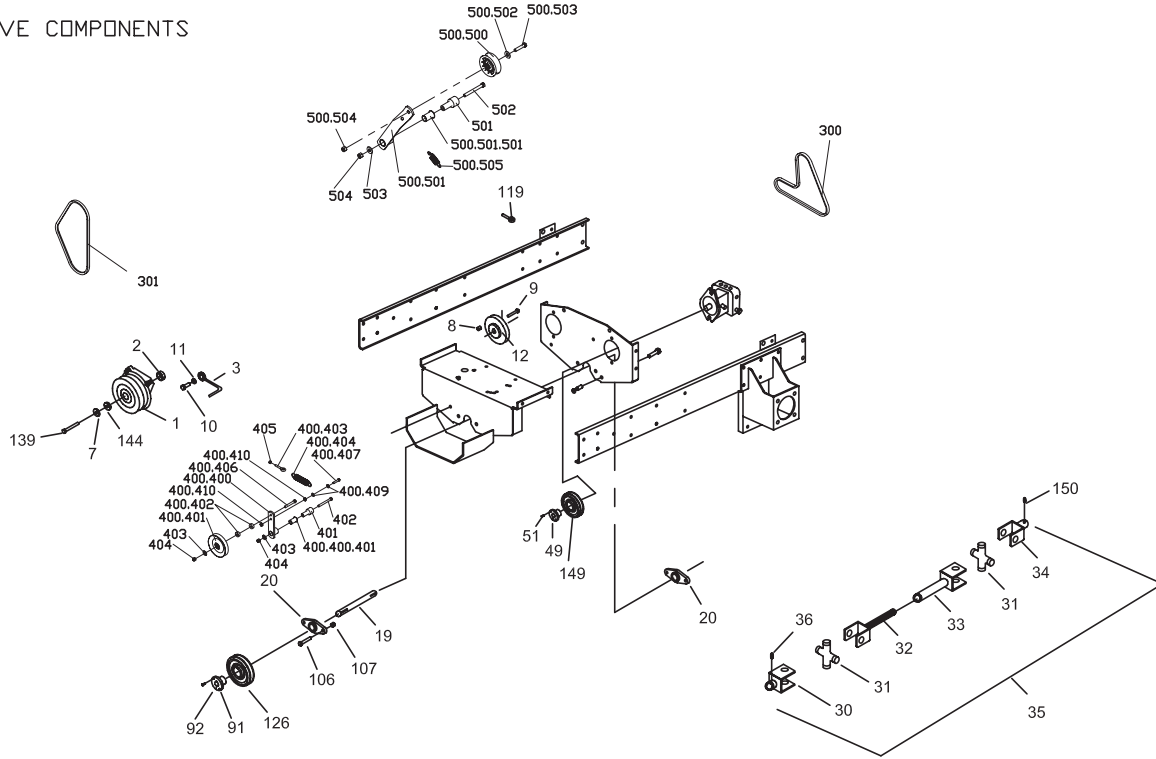

Drive Components

DRIVE COMPONENTS

ITEM NUMBER	PART NUMBER	QUANTITY	DESCRIPTION	ITEM NUMBER	PART NUMBER	QUANTITY	DESCRIPTION
1	523370	1	ELECTRIC CLUTCH*	149	823306	2	PUMP PULLEY**
	823165	1	ELECTRIC CLUTCH**		823190	2	PUMP PULLEY*
2	523322	2	CLUTCH SPACER*	300	583385	1	PUMP BELT SML PUMP
	823248	1	CLUTCH SPACER**	301	583517	1	PTD BELT
3	363075	1	ROUND BELT GUIDE*	400	824061	1	CLUTCH IDLER ASSY.
	823250	1	ROUND CLUTCH STOP**	400.4	422025	1	TENSIONER W/BUSHING
7	753027	1	3/8" DISC SPRING WASHER	400.401	483025	1	RH IDLER PULLEY
	423069	2	7/16" DISC SPRING WASHER	400.402	483017	2	RH IDLER SPACER
8	363097	3	SPACER*	400.403	363080	1	RIGHT EYEBOLT
9	109022	3	8MM-1.25 X 50MM HEX BOLT	400.404	593074	1	IDLER SPRING - HH
10	100512	2	5/16"-24 X 1" HEX BOLT*	400.406	100299	1	3/8-16 X 2-3/4 HHCS
	100291	1	3/8"-16 X 2" HEX BOLT**	400.407	100275	1	5/16-18 X 1-1/2 HHCS
11	363226	4	DISC SPRING WASHER	400.409	105256	2	1/4 STD FLAT WASHER
12	523289	1	HYDR DRIVE PULLEY*	400.41	109001	2	5/16-18 WHIZLOCK NUT
	823206	1	HYDR DRIVE PULLEY**	401	823030	1	PUMP IDLER SUPPORT
19	823028	1	DECK SHAFT	402	100302	1	3/8-16 X 3-1/2 HHCS
20	823032	2	DECK SHAFT BEARING	403	105260	1	3/8 STD FLAT WASHER
30	523414	1	1" YOKE	404	104257	1	3/8-16 NYLDC NUT
31	523415	2	CROSS & BEARING	405	104256	1	5/16-18 NYLDC NUT
32	593075	1	YOKE SHAFT	500	584009	1	PUMP IDLER ASM.
33	583481	1	YOKE TUBE	500.5	823351	1	PUMP DRIVE IDLER
34	823372	1	3/4" YOKE	500.501	822138	1	IDLER ARM W/BUSHING
35	583172	1	DRIVE SHAFT FRONT CUT ONLY	500.502	105260	1	3/8 STD FLAT WASHER
36	103295	2	3/8"-16 X 1/2" SET SCREW	500.503	100295	1	3/8-16 X 1-3/4 HHCS
49	423178	2	15MM TAPER HUB	500.504	104257	1	3/8-16 NYLDC NUT
51	453102	2	PUMP KEY (SMM)	500.505	523048	1	FLOATING IDLER SPRING
91	363215	1	1" TAPER HUB	501	823030	1	PUMP IDLER SUPPORT
92	107259	2	1/4" X 1/4" X 1" KEY	502	100302	1	3/8-16 X 3-1/2 HHCS
106	100311	4	7/16"-14 X 1 1/2" HEX BOLT	503	105260	1	3/8 STD FLAT WASHER
107	104258	4	7/16"-14 NYLDC NUT	504	104257	1	3/8-16 NYLDC NUT
126	363216	1	TAPER LOCK SHEAVE*	400.400.401	523111	1	3/4 PLASTIC BUSHING
	523096	1	5" TAPER LOCK SHEAVE**	500.501.501	523111	1	3/4 PLASTIC BUSHING
139	109019	1	10MM-1.5 X 30MM HEX BOLT*				
	100533	1	7/16"-20 X 1 3/4" HEX BOLT**				
144	423068	1					

(* KAWASAKI ENGINE ONLY
(** KOLHER ENGINE ONLY)