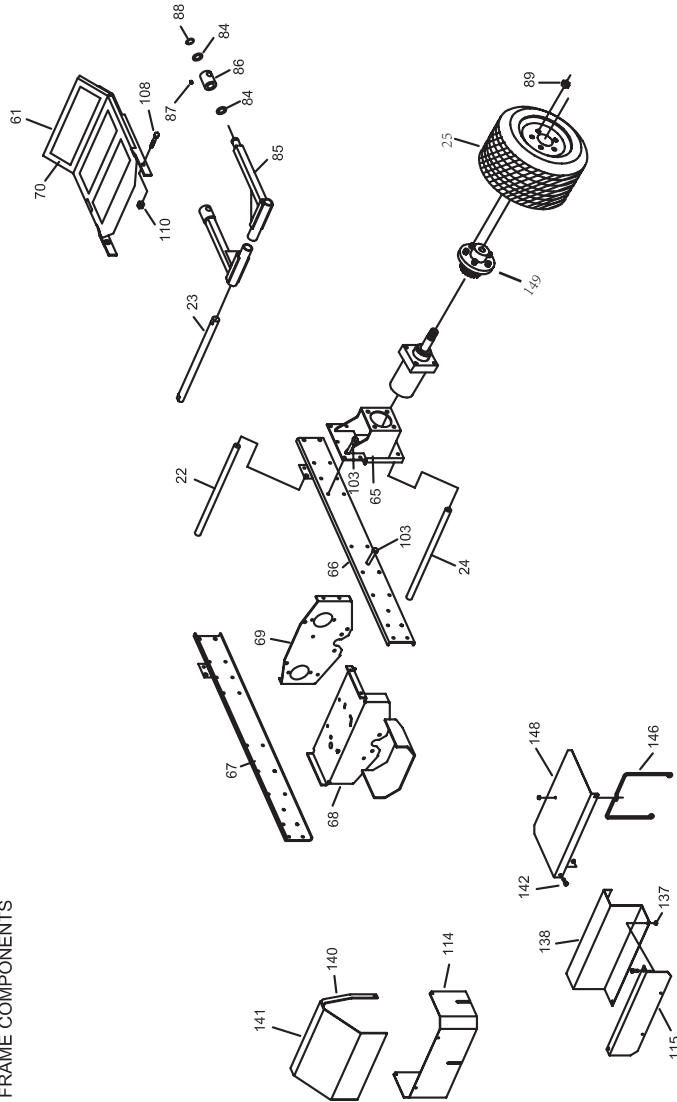

Frame Components

FRAME COMPONENTS

FRAME COMPONENTS

ITEM NUMBER	PART NUMBER	QUANTITY	DESCRIPTION
2	823046	1	UPPER BRACE ROD
3	823046	1	DECK ARM W/SHIM
5	823066	1	LOWER BRACE ROD
58	823183	2	DRIVE WHEEL ASSY
61	582022	1	FOOT PLATE
65	822018	1	RIGHT HAND MOTOR MOUNT
66	822020	1	LEFT HAND MOTOR MOUNT
67	822024	1	RIGHT HAND FRAME CHANNEL
68	822026	1	LEFT HAND FRAME CHANNEL
69	822026	1	ENGINE BASE
70	823042	3	PUMP PLATE
71	823042	3	FOOT PLATE TREAD
84	823052	2	DECK ARM WASHER
85	823052	2	DECK ARM SWIVEL
86	822090	12	1/4"-28 ZERK
88	108502	10	SNAP RING
89	103023	10	1/2"-20 LUG NUT
103	100294	4	3/8"-16 X 1 1/2" HEX BOLT
108	100329	2	1/2"-13 X 2" HEX BOLT
110	1004261	10	1/2"-13 NYLON NUT
114	823301	1	REAR COVER
115	823204	1	FRONT GUARD**
137	090015	2	1/4" NUT CLIP
138	823345	1	FRONT GUARD**
139	823345	1	REAR GUARD**
141	822146	2	SEAT COVER STRAP**
142	100251	7	1/4"-20 X 5/8" HEX BOLT
146	822140	1	GUARD BRACE**
148	823206	1	ENGINE GUARD**
149	592180	1	WHEEL HUB

ITEM NUMBER	PART NUMBER	QUANTITY	DESCRIPTION
1	823110	1	FOOT PLATE LATCH
2	823110	1	FOOT PLATE
4	523283	1	HOUR METER
5	523278	2	SEAT SPRING
11	423184	2	FRONT FENDER MOUNT
12	823010	1	RIGHT FENDER
13	823011	1	LEFT FENDER
15	523044	2	STOP CAM
16	523105	1	SEAT CABLE
19	822054	1	SEAT HINGE
20	823302	1	SEAT FRAME WELDMENT
24	823058	1	SEAT FRAME FRONT
25	823058	1	SEAT FRAME REAR
39	109001	6	5/16"-18 WHIZ LOCK NUT
43	109001	8	SHOULDER BOLT
44	101039	5	#10-28 X 5/8" SCREW
45	104252	4	#10-28 NYLON NUT
47	102000	7	#12-24 THREADED CUTTING SCREW
48	100252	4	1/4"-20 X 3/4" HEX BOLT
49	100254	8	1/4"-20 X 1" HEX BOLT
50	109000	8	1/4"-20 WHIZ LOCK NUT
51	100271	8	5/16"-18 X 3/4" HEX BOLT
52	100273	2	5/16"-18 X 1" HEX BOLT
53	100271	2	5/16"-18 X 1" HEX BOLT
54	100271	2	5/16"-18 X 1" HEX BOLT
55	523030	20	SEAT SWITCH NUT
57	105258	5	5/16" FLAT WASHER
58	583089	1	SEAT CUSHION
59	583090	1	BACK CUSHION
61	583077	1	SEAT
69	363041	2	BUMPER SPACER
71	105259	2	3/8" SAE FLAT WASHER