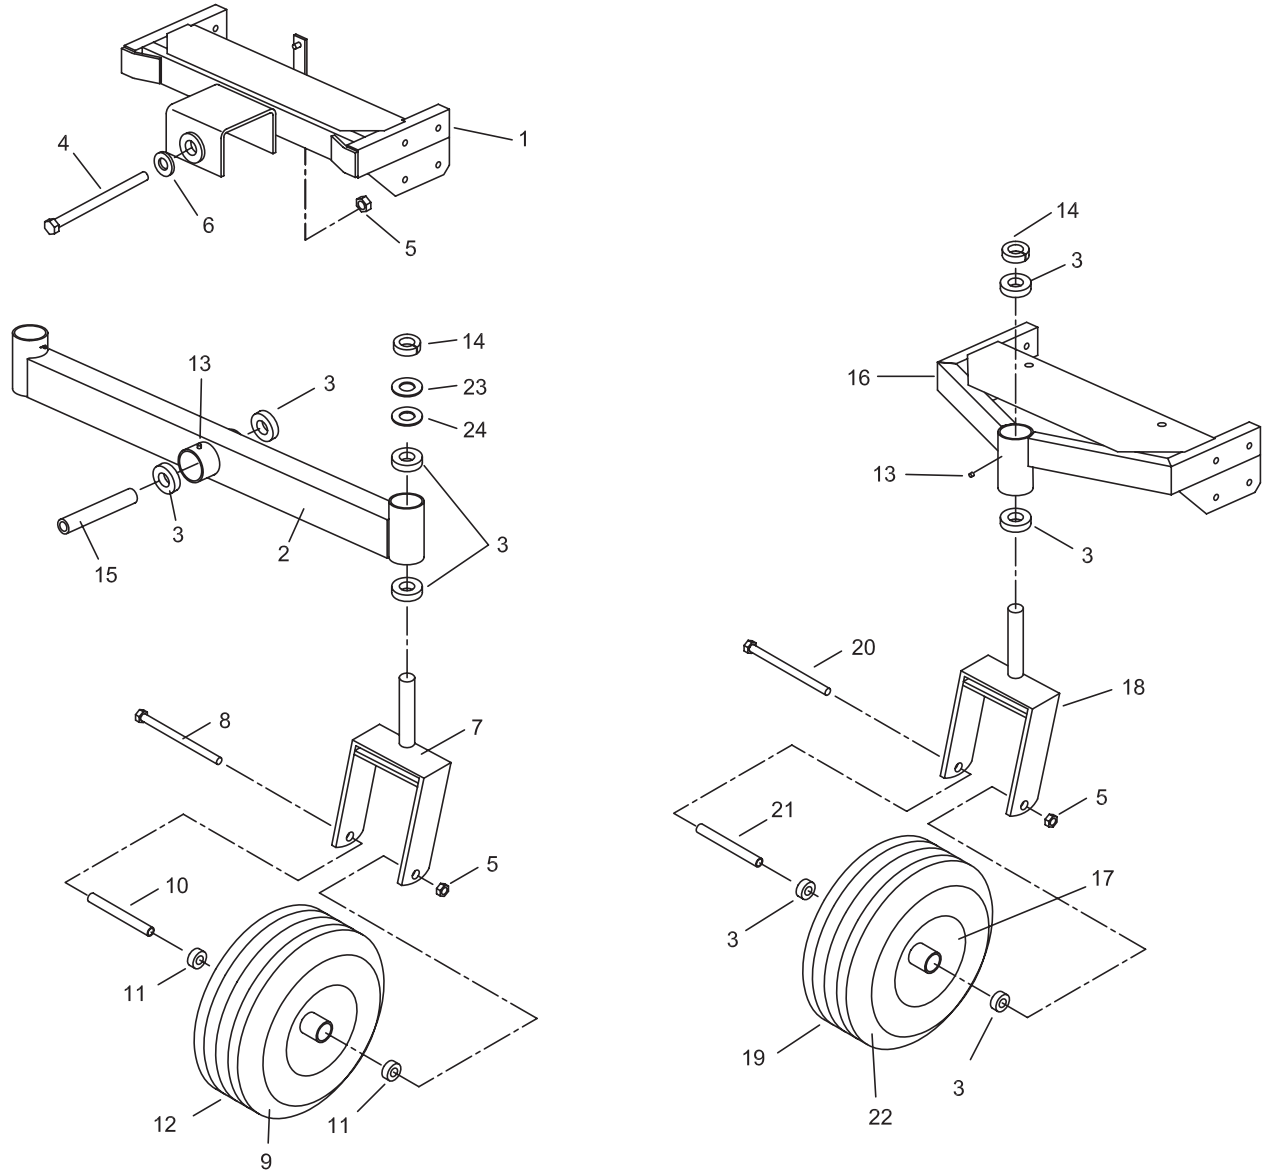

BRAKE COMPONENTS

ITEM NO.	PART NUMBER	DESCRIPTION	QTY.
6	823048	BRAKE ROD UPPER	1
7	823066	BRAKE ROD - LOWER	1
8	823140	PARK SHAFT	1
10	453153	WHEEL MOTOR	1
11	423296	BRAKE CAM	1
12	423308	BRAKE CAM ARM	1
13	423312	BRAKE CAM LINK	1
14	106500	E-RING FOR 5/8 DIA	1
15	106753	3/2 X 3/4 COTTER PIN	2
16	424016	BRAKE ROD ASSY	1
16.1	423128	PARK BRAKE LINK	1
16.2	423300	PARK BRAKE SWIVEL	1
16.3	523112	5/16 CLAMP COLLAR	1
16.4	523024	SPRING	1
16.5	104256	5/16-18 NYLOC NUT	1
16.6	106258	5/16 FLAT WASHER	1
16.7	363177	3/8 PUSH NUT	1
16.8	363165	#3 HAIRPIN COTTER	1
17	422146	PARK BRAKE CRANK	1
18	423276	BRAKE SHOE	2
19	423281	BRAKE SPRING	2
20	423275	WHEEL HUB	1
20.2	103014	1/2-20 UNF PRESS IN STUD	5
21	423310	BRAKE IRON 1 180	1
22	104511	3/4-16 HEX NUT	1
23	103023	1/2-20 LUG NUT	1
25	363105	INLET BUSHING	1
26	363029	3/2 ROD SWIVEL	1
27	100501	1/4-28 X 1/2 HHCS	1
28	822070	BRAKE LEVER V/GRIP	1
28.1	363022	GRIP	1
29	823132	PARK BRAKE LINK	1
30	363165	#3 HAIRPIN COTTER	1
31	153045	5/16 PUSH NUT	1
32	106250	3/8 STD FLAT WASHER	1
33	100305	3/8-16 X 4-1/2 HHCS	1
36	592066	BRAKE CONTROL LH	1
37	422112	CCV BACK PLATE - BRAKE	1
38	422110	BRAKE CONTROL RH	1

Tail Wheel Components

TAIL WHEEL ASSEMBLIES

#	PART NUMBER	QTY.	DESCRIPTION	#	PART NUMBER	QTY.	DESCRIPTION
1	822086	1	ROCKER TAIL WHEEL FRAME	13	111005	4	1/8" NPT ZERK
2	822134	1	ROCKER AXLE	14	363145	3	1" CLAMP COLLAR
3	363187	10	DRIVE WHEEL BEARING	15	823217	1	PIVOT TUBE (RTW)
4	100350	1	5/8"-11 X 8" HEX BOLT	16	822016	1	TAIL WHEEL FRAME (SW)
5	104261	1	5/8"-11 NYLON NUT	17	823338	1	6 X 5 3/4" RIM W/VALVE STEM
6	105268	1	5/8" FLAT WASHER	18	822088	1	WIDE TAIL WHEEL STRUT
7	522097	1	13" STRUT	19	823220	1	WIDE TAIL WHEEL
8	100348	2	5/8"-11 X 7" HEX BOLT	20	100352	1	5/8"-11 X 9" HEX BOLT
9	123049	1	13-5.00 X 6" TIRE	21	823245	1	AXLE TUBE (WTW)
10	523098	2	AXLE TUBE	22	823339	1	13-6.50 X 6 TIRE
11	523302	4	WHEEL BEARING	23	583171	2	FLAT WASHER
12	523280	1	WHEEL COMPLETE	24	105501	2	WAVY WASHER