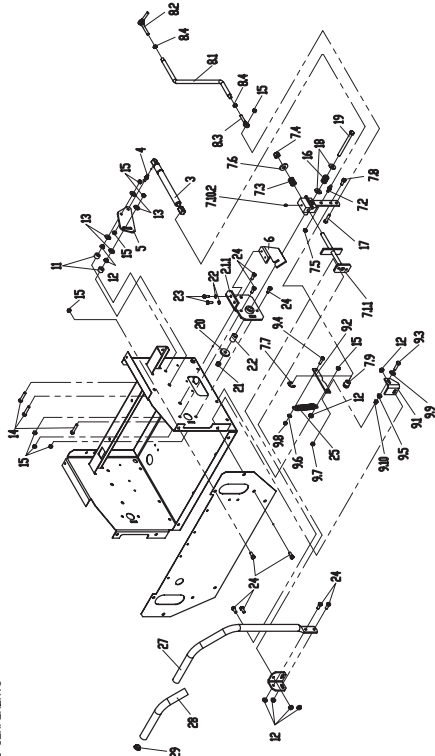

Control Components

CONTROL COMPONENTS

ITEM NO.	PART NUMBER	QTY.	DESCRIPTION	ITEM NO.	PART NUMBER	QTY.	DESCRIPTION
2	56210	1	LH CONTROL PIVOT W/ASH	92	82344	1	NEUTRAL ARM
21	56209	1	LH CONTROL PIVOT W/LOCK	93	1M274	1	5/16-18 X 1-1/4 INCS
21.1	56206	1	LH CONTROL PLATE W/LOCK	94	1M204	1	1/4-20 X 1 INCS
21.2	82304	1	LEVER PIVOT NUT	95	1M200	1	5/16-18 W/LOCK NUT
22	23089	1	ENGAGEMENT WASHER	96	1M200	1	1/4 - 20 W/LOCK NUT
3	56345	1	IMPELLER	97	1M206	1	5/16-18 W/LOCK NUT
4	82222-4	1	1MM BALL STUD	98	1M205	1	1/4-20 W/LOCK NUT
5	56348	1	IMPELLER ALL PLATE	99	1M208	1	5/16 STD FLAT WASHER
6	56226	1	LH LEVER LOCK	100	82306	1	FLANGE WASHER
7	56254	1	RH LEVER LOCK	10	52222	1	CONTROL LEVER ANGLE
7.1	56204	1	HANDLE INT. PLATE	11	36313	2	SPACER
7.2	56205	1	HANDLE PIVOT ROD	12	1M201	8	5/16-18 W/LOCK NUT
7.3	56207	1	NEUTRAL LOCK TAB	13	1M208	4	5/16 STD FLAT WASHER
7.2	82222-4	1	1MM BALL STUD	14	1M275	3	5/16-18 X 1-1/2 INCS
7.3	36324	1	COMPRESSION SPRING	15	1M206	9	5/16-18 W/LOCK NUT
7.4	1M209	1	1/2-13 W/LOCK NUT	16	36324	1	COMPRESSION SPRING
7.5	1M205	1	5/16-18 W/LOCK NUT	17	1M274	1	5/16-18 X 1-1/4 INCS
7.6	1M204	1	1/2 STD Flatwasher	18	1M208	2	3/8 STD FLAT WASHER
7.7	1M209	1	3/4 E-Ring	19	1M205	1	3/8-16 X 4-1/2 INCS
7.8	1M271	1	5/16-18 X 3/4 INCS	20	37389	1	RETAINING WASHER
7.9	82272	1	BUSSING NUT	21	1M207	1	3/8-16 W/LOCK NUT
7.10	82305	1	DRIVE BLOCK W/ZEK	22	1M204	2	1/4 STD LOCKWASHER
7.10.2	1M204	1	1/4-20 ZEK	23	1M202	2	1/4 STD LOCKWASHER
8	82407	1	LH PUMP ROD ASSY.	24	1M271	2	1/4-20 X 3/4 INCS
8.1	82306	1	LH DRIVE ROD	25	36317	9	5/16-18 X 3/4 INCS
8.2	42302	1	5/16 STD END	26	82302	1	SEAT FRAME FRONT
8.3	43082	1	5/16-24 JHM NUT	27	52307	1	HANDLE
8.4	1M732	2	5/16-24 JHM NUT	28	52302	1	HANDLE GRIP
9	82348	1	ARM INT. - LH	29	52303	1	HANDLE PLUG