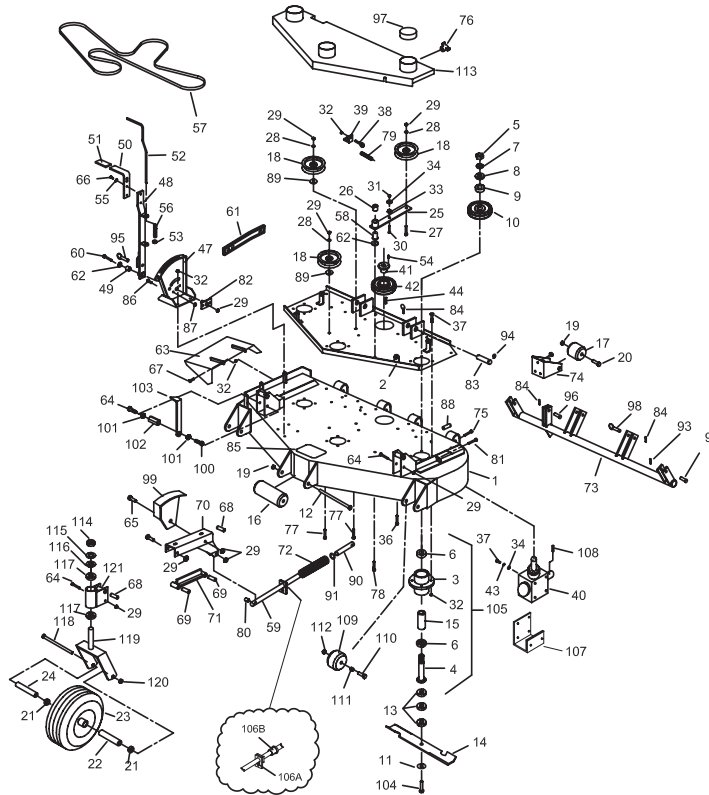

Deck Components - D61FC

61 DESK ASSEMBLY

#	PART NO	QTY	DESCRIPTION	#	PART NO	QTY	DESCRIPTION
1	582017	1	61' FC DECK W/DMNT	63	582025	1	GRASS DEFLECTOR - 61
2	582012	1	61' FC DECK CHANNEL	64	100300	4	3/8"-16 X 3" HEX BOLT
3	583111	3	SPINDLE HOUSING	65	100301	4	3/8"-16 X 3 1/4" HEX BOLT
4	583112	3	SPINDLE SHAFT	66	100251	2	1/4"-20 X 5/8" HEX BOLT
5	104511	3	3/4"-16 HEX NUT	67	100273	2	5/16"-18 X 1" HEX NUT
6	363350	6	BEARING - BLADE SPINDLE	68	823330	4	CASTER ARM PIVOT
7	105010	3	3/4" LOCK WASHER	69	823090	4	CASTER BAR PIVOT
8	105262	3	3/4" X 5/8" FLAT WASHER	70A	583080	1	LEFT HAND CASTER ARM
9	583110	3	PULLEY SPACER	70B	582051	1	RIGHT HAND CASTER ARM
10	583107	3	SPINDLE PULLEY - 5 3/4"	71	582059	2	CASTER BAR WELDMENT
11	583108	3	5/8" SPRING DISC WASHER	72	823150	2	HEAVY COMPRESSION SPRING
12	100351	1	5/8"-11 X 8 1/2" HEX BOLT	73	822124	1	61" DECK TUBE WELDMENT
13	583109	9	BLADE SPACER	74	583074	2	ROLLER MOUNT
14	823006	3	210° HI LIFT BLADE	75	100698	2	3/8"-16 X 2 1/2" HEX BOLT
15	583113	3	BEARING SPACER TUBE	76	753008	4	KNOB
16	603023	1	ANTI-SCALP ROLLER	77	107516	2	3/8"-16 X 2 1/4" CARRIAGE BOLT
17	523084	2	REAR DECK ROLLER	78	107513	3	3/8"-16 X 3" CARRIAGE BOLT
18	523329	3	IDLER - FLAT	79	523327	1	IDLER SPRING
19	104261	3	5/8"-11 NYLOC NUT	80	823153	2	CASTER ROD SPACER
20	100346	2	5/8"-11 X 4 1/2" HEX BOLT	81	100030	2	3/8"-16 X 3" TAP BOLT
21	423201	4	BEARING RETAINER	82	822132	1	DECK HEIGHT PIVOT
22	423200	2	BEARING SPACER	83	823333	2	DECK ATTACH PIN
23	423103	2	FRONT CASTER COMPLETE	84	108001	2	3/16" QUICK PIN
24	363307	2	AXLE TUBE	85	823200	1	STEP TREAD
25	822144	1	DECK IDLER ARM W/ BUSHING	86	107502	2	1/4"-20 X 3/4" CARRIAGE BOLT
26	583111	1	3/4 PLASTIC BUSHING	87	104255	2	1/4"-20 NYLOC NUT
27	107511	1	3/8"-16 X 2" CARRIAGE BOLT	88	823314	2	TUBE SADDLE SPACER
28	105260	8	3/8" FLAT WASHER	89	483017	2	RIGHT HAND IDLER SPACER
29	104257	16	3/8"-16 NYLOC NUT	90	583472	2	CASTER ROD END
30	109275	1	5/16"-18 X 1 1/2" HEX BOLT	91	109205	2	5/8" HEAVY WASHER
31	109001	2	5/16"-18 WHIZLOCK NUT	92	823210	2	1/2" X 2" CLEVIS PIN
32	104256	36	5/16"-18 NYLOC NUT	93	106763	2	1/8" COTTER PIN
33	109007	1	3/8-16 WHIZLOCK NUT	94	108510	4	7/8" E-RING
34	105258	9	5/16" FLAT WASHER	95	109206	1	1/2" X 2" DETENT PIN
35	107503	10	5/16"-18 X 3/4" CARRIAGE BOLT	96	823209	1	1/2" X 1 1/2" CLEVIS PIN
36	107509	5	5/16"-18 X 1" CARRIAGE BOLT	97	363161	2	BELT SHIELD CAP
37	109274	12	1/2"-18 X 1 1/4" HEX BOLT	98	823211	1	1/2" X 2 1/2" RING PIN
38	363080	1	RIGHT EYE BOLT	99	582176	1	CUT GAGE WELDMENT
39	523094	1	SPRING MNT.-DECK	100	100291	1	3/8"-16 X 3/4" HEX BOLT
40	583087	1	DECK - GEAR BDX	101	105006	2	3/8" LOCK WASHER
41	523371	1	3/4" TAPER HUB	102	583422	1	NUT - CUT GAGE
42	523096	1	5" TAPERED PULLEY	103	583420	1	POINTNER - CUT GAGE
43	105005	4	5/16" LOCK WASHER	104	100358	3	5/8"-11 X 2 1/4" HEX BOLT
44	107255	1	3/16" X 1" KEY	105	583106	3	BLADE SPINDLE ASSY
45				106A	592006	1	SPRING RETAINER
46				106B	592057	1	LIFT SPRING BUSHING WITH ZERK
47	582021	1	HEIGHT ADJUSTMENT BRACKET	107	593096	1	GEAR BOX TRUSS
48	822141	1	DECK HEIGHT BAR W/ BUSHING	108	107255	1	KEY - 3/16" X 1"
49	253059	1	ENGAGEMENT BUSHING	109	423023	2	ANTI-SCALP ROLLER
50	822062	1	DECK HEIGHT HANDLE W/ GRIP	110	100036	2	1/2"-13 X 4 1/2" HHCS
51	823319	1	GRIP	111	453132	2	SPACER
52	823449	1	HANDLE ROD	112	104259	2	1/2"-13 NYLOC
53	823093	1	3/8" CLAMP COLLAR	113	582024	1	61" BELT SHIELD
54	100252	6	1/4"-20 X 3/4" HEX BOLT	114	423071	2	7/8 CLAMP COLLAR
55	105004	2	1/4" LOCK WASHER	115	583171	2	CASTER WASHER
56	523028	1	ASSIST SPRING	116	105501	4	WAVY WASHER
57	823242	1	61" DECK BELT	117	423109	4	7/8 FLANGE BEARING
58	423175	1	PUMP IDLER PIVOT	118	100392	2	1/2"-13 X 6 HHCS
59	583474	2	CASTER ROD	119	422016	2	FRONT SPINDLE YOKER
60	100297	1	3/8"-16 X 2 1/4" HEX BOLT	120	104259	2	1/2"-13 NYLOC NUT
61	823214	1	HEIGHT ADJUSTMENT LINK	121	582080	2	CASTER TUBE W/DMNT W/ BEARING
62	373889	1	3/8 STD RETAINING WASHER