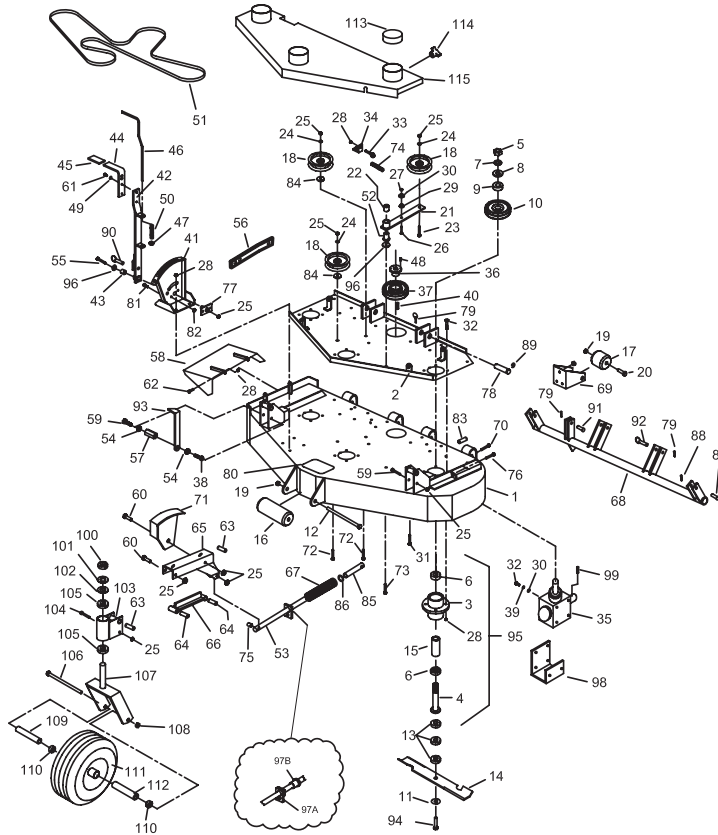

K850PFC

**PARTS
MANUAL**

Deck Components - D52FC

52" DECK ASSEMBLY

#	PART NO	QTY	DESCRIPTION	#	PART NO	QTY	DESCRIPTION
1	582018	1	DECK WELDMENT 52 MC	60	100301	4	3/8"-16 X 3 1/4" HEX BOLT
2	582020	1	52" SUB-PLATE WELDMENT	61	100251	2	1/4"-20 X 5/8" HEX BOLT
3	583111	3	SPINDLE HOUSING	62	100273	2	5/16"-18 X 1" HEX BOLT
4	583112	3	SPINDLE SHAFT	63	823330	4	CASTER ARM PIVOT
5	104511	3	3/4"-16 HEX NUT	64	823090	4	CASTER BAR PIVOT
6	363350	6	BEARING - BLADE SPINDLE	65A	582053	1	LEFT HAND CASTER ARM
7	105010	3	3/4" LOCK WASHER	65B	582051	1	RIGHT HAND CASTER ARM
8	105269	3	3/4" SAE FLAT WASHER	66	582059	2	CASTER BAR WELDMENT
9	583110	3	PULLEY SPACER	67	823150	2	COMPRESSION SPRING
10	583107	3	PULLEY - SPINDLE 5 3/4"	68	823040	1	DECK TUBE WELDMENT
11	583108	3	5/8" SPRING DISC WASHER	69	583074	2	ROLLER MOUNT
12	100351	1	5/8"-11 X 8 1/2" HEX BOLT	70	100298	2	3/8"-16 X 2 1/2" HEX BOLT
13	583109	9	BLADE SPACER	71	582176	1	CUT GAGE WELDMENT
14	823004	3	18" HI LIFT BLADE	72	107516	2	3/8"-16 X 2 1/4" CARRIAGE BOLT
15	583113	3	BEARING SPACER TUBE	73	107513	3	3/8"-16 X 3" CARRIAGE BOLT
16	603023	1	ANTI-SCALP ROLLER	74	523327	1	IDLER SPRING
17	523084	2	REAR DECK ROLLER	75	823153	2	CASTER ROD SPACER
18	523329	3	FLOATING IDLER - FLAT	76	100030	2	3/8"-16 X 3" TAP BOLT
19	104261	3	5/8"-11 NYLDC NUT	77	822132	1	DECK HEIGHT PIVOT
20	100346	2	5/8"-11 X 4 1/2" HEX BOLT	78	823339	2	DECK ATTACH PIN
21	822144	1	DECK IDLER ARM W/ BUSHING	79	100001	2	3/16" QUICK PIN
22	523111	1	3/4" PLASTIC BUSHING	80	823200	1	STEP TREAD
23	107511	1	3/8"-16 X 2" CARRIAGE BOLT	81	107502	2	1/4"-20 X 3/4" CARRIAGE BOLT
24	105260	8	3/8" FLAT WASHER	82	104255	2	1/4"-20 NYLDC NUT
25	104257	16	3/8"-16 NYLDC NUT	83	823314	2	TUBE SADDLE SPACER
26	100275	1	5/16"-18 X 1 1/2" HEX BOLT	84	483017	2	RIGHT HAND IDLER SPACER
27	109001	2	5/16"-18 WHIZLOCK NUT	85	823157	2	CASTER ROD END
28	104256	36	5/16"-18 NYLDC NUT	86	105260	2	5/8" HEAVY WASHER
29	109007	2	3/8"-16 WHIZLOCK NUT	87	823210	2	1/2" X 2" CLEVIS PIN
30	105258	9	5/16" FLAT WASHER	88	106763	2	1/8" COTTER PIN
31	107509	5	5/16"-18 X 1" CARRIAGE BOLT	89	108510	4	7/8" E-RING
32	100274	12	5/16"-18 X 1 1/4" HEX BOLT	90	109026	1	1/2" X 2" DETENT PIN
33	363080	1	EYEBOLT - RIGHT	91	823209	1	1/2" X 1 1/2" CLEVIS PIN
34	523094	1	SPRING MOUNT - DECK	92	823211	2	1/2" X 2 1/2" RING PIN
35	583087	1	DECK GEAR BDX	93	583420	1	POINTER CUT GAGE
36	523371	1	3/4" TAPER BUSHING	94	100358	3	5/8"-11 X 2 1/4" HEX BOLT
37	363216	1	TAPER LOCK SHEAVE	95	583106	3	BLADE SPINDLE ASSY
38	100291	1	3/8"-16 X 3/4" HEX BOLT	96	373089	1	3/8" RETAINING WASHER
39	105005	4	5/16" LOCK WASHER	97A	592006	1	SPRING RETAINER
40	107255	1	3/16" X 1" KEY	97B	592057	1	LIFT SPRING BUSHING WITH ZERK
41	582021	1	HEIGHT ADJUSTMENT BRACKET	98	593096	1	GEAR BDX TRUSS
42	822141	1	DECK HEIGHT BAR W/ BUSHING	99	107255	1	KEY - 3/16" X 1"
43	253059	1	ENGAGEMENT BUSHING	100	423071	2	7/8 CLAMP COLLAR
44	822062	1	DECK HEIGHT HANDLE W/ GRIP	101	583171	2	CASTER WASHER
45	823312	1	GRIP	102	105501	4	WAVY WASHER
46	823149	1	HANDLE ROD	103	582080	2	CASTER TUBE WLDMT W/ BEARINGS
47	823093	1	3/8" CLAMP COLLAR	104	100300	4	3/8-16 X 3 HHCS
48	100252	6	1/4"-20 X 3/4" HEX BOLT	105	423109	4	7/8 FLANGE BEARING
49	105004	2	1/4" LOCK WASHER	106	100339	2	1/2-13 X 6 HHCS
50	523028	1	ASSIST SPRING	107	422016	2	FRONT CASTER YOKE
51	823243	1	52" FC DECK BELT	108	104259	2	1/2-13 NYLDC NUT
52	423175	1	PUMP IDLER PIVOT	109	363307	2	AXLE TUBE
53	823155	2	CASTER ROD	110	423201	4	BEARING RETAINER
54	105006	2	3/8" LOCK WASHER	111	423103	2	FRONT CASTER COMPLETE
55	100297	1	3/8"-16 X 2 1/4" HEX BOLT	112	423200	2	BEARING
56	823214	1	HEIGHT ADJUSTMENT LINK	113	363161	3	BELT SHIELD CAP
57	583422	1	NUT-CUT GAGE	114	753028	4	KNOB
58	482017	1	GRASS DEFLECTOR	115	582023	1	52" BELT SHIELD
59	100300	4	3/8"-16 X 3" HEX BOLT				