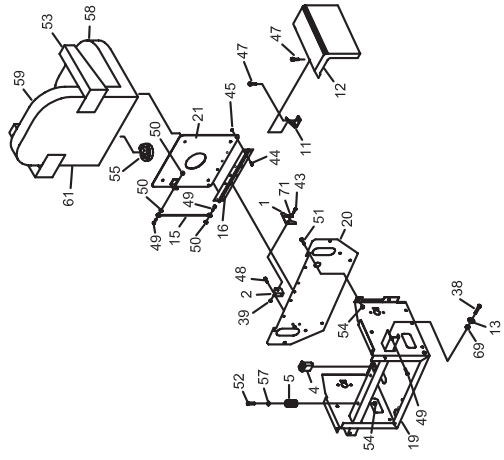

Frame Components

FRAME COMPONENTS

FRAME COMPONENTS

ITEM NUMBER	PART NUMBER	QUANTITY	DESCRIPTION
2	823046	1	UPPER BRACE ROD
3	823046	1	DECK ARM W/SHIM
5	823066	1	LOWER BRACE ROD
58	823183	2	DRIVE WHEEL ASSY
61	582022	1	FOOT PLATE
65	822018	1	RIGHT HAND MOTOR MOUNT
66	822020	1	LEFT HAND MOTOR MOUNT
67	822024	1	RIGHT HAND FRAME CHANNEL
68	822026	1	LEFT HAND FRAME CHANNEL
69	822026	1	ENGINE BASE
70	823042	3	PUMP PLATE
71	823042	3	FOOT PLATE TREAD
84	823052	2	DECK ARM WASHER
85	823052	2	DECK ARM SWIVEL
86	822090	12	1/4"-28 ZERK
88	108502	10	SNAP RING
89	103023	10	1/2"-20 LUG NUT
103	100294	4	3/8"-16 X 1 1/2" HEX BOLT
108	100329	2	1/2"-13 X 2" HEX BOLT
110	1004261	10	1/2"-13 NYLON NUT
114	823301	1	REAR COVER
115	823204	1	FRONT GUARD**
137	090015	2	1/4" NUT CLIP
138	823345	1	FRONT GUARD**
139	823345	1	REAR GUARD**
141	822146	2	SEAT COVER STRAP**
142	100251	7	1/4"-20 X 5/8" HEX BOLT
146	822140	1	GUARD BRACE**
148	823206	1	ENGINE GUARD**
149	592180	1	WHEEL HUB