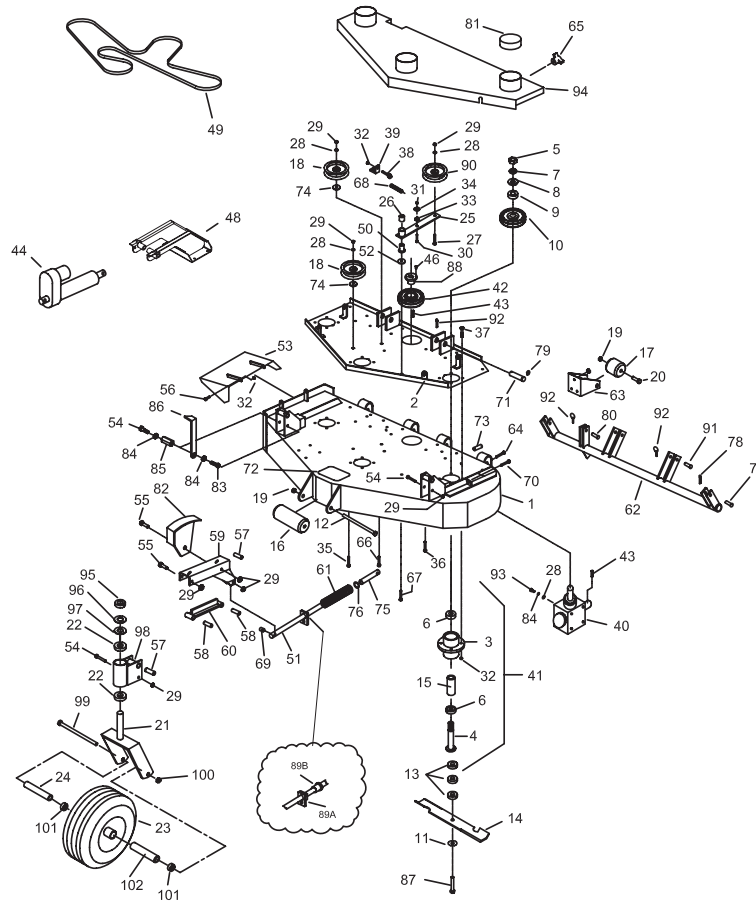

Deck Components - D72FC

72 DECK ASSEMBLY

#	PART NO	QTY	DESCRIPTION	#	PART NO	QTY	DESCRIPTION
1	582104	1	72" MC DECK WELDMENT	53	583108	1	DEFLECTOR SHIELD 72"
2	582098	1	72" DECK CHANNEL	54	100300	4	3/8"-16 X 3" HEX BOLT
3	583111	3	SPINDLE HOUSING	55	100301	4	3/8"-16 X 3 1/4" HEX BOLT
4	583112	3	SPINDLE SHAFT	56	100273	2	5/16"-18 X 1" HEX BOLT
5	104511	3	3/4"-16 HEX NUT	57	823330	4	CASTER ARM PIVOT
6	363350	6	BEARING - BLADE SPINDLE	58	823090	4	CASTER BAR PIVOT
7	105010	3	3/4 LOCKWASHER	59A	582053	1	LEFT HAND CASTER ARM
8	105269	3	3/4" SAE FLAT WASHER	59B	582051	1	RIGHT HAND CASTER ARM
9	583110	3	PULLEY SPACER	60	582059	2	CASTER BAR WELDMENT
10	583107	3	PULLEY - SPINDLE 5 3/4"	61	823150	2	SPRING
11	583108	3	5/8" SPRING DISC WASHER	62	583112	1	72" DECK TUBE WELDMENT
12	100351	1	5/8"-11 X 8 1/2" HEX BOLT	63	583074	2	ROLLER MOUNT
13	583109	9	BLADE SPACER	64	100298	2	3/8"-16 X 2 1/2" HEX BOLT
14	583287	3	25" OFFSET BLADE	65	753028	4	KNOB
15	583113	3	BEARING SPACER TUBE	66	107516	2	3/8" X 2 1/4" CARRIAGE BOLT
16	603023	1	ANTI-SCALP ROLLER	67	107513	3	3/8"-16 X 3" CARRIAGE BOLT
17	523084	2	REAR DECK ROLLER	68	523327	1	FLOATING IDLER SPRING
18	583162	2	6" FLAT IDLER	69	823153	2	SPACER
19	104261	3	5/8"-11 NYLDC NUT	70	100030	2	3/8"-16 X 3" TAP BOLT
20	100346	2	5/8"-11 X 4 1/2" HEX BOLT	71	823333	2	DECK ATTACH PIN
21	422016	2	FRONT CASTER YOKE	72	823200	1	STEP TREAD
22	423109	4	7/8" FLANGE BEARING	73	823314	2	TUBE SADDLE SPACER
23	423103	2	FRONT CASTER COMPLETE	74	483017	2	RIGHT HAND IDLER SPACER
24	363307	2	AXLE TUBE	75	583105	2	CASTER ROD END - 72" FC
25	822144	1	DECK IDLER ARM W/BUSHING	76	109025	2	5/8" HEAVY WASHER
26	523111	1	3/4" PLASTIC BUSHING	77	823210	2	1/2" X 2" CLEVIS PIN
27	107511	1	3/8"-16 X 2" CARRIAGE BOLT	78	106763	2	1/8" COTTER PIN
28	105260	9	3/8" FLAT WASHER	79	108510	4	7/8" E-RING
29	104257	16	3/8"-16 NYLDC NUT	80	823202	2	1/2" X 1 1/2" CLEVIS PIN
30	100275	1	5/16"-18 X 1 1/2" HEX BOLT	81	363161	3	BELT SHIELD CAP
31	109001	2	5/16"-18 WHIZLOCK NUT	82	582176	1	CUT GAGE WELDMENT
32	104256	36	5/16"-18 NYLDC NUT	83	100291	1	3/8"-16 X 3/4" HEX BOLT
33	109007	2	3/8"-16 WHIZLOCK NUT	84	105006	2	3/8" LOCKWASHER
34	105258	9	5/16" FLAT WASHER	85	583422	1	NUT-CUT GAGE
35	107503	10	5/16"-18 X 3/4" CARRIAGE BOLT	86	583420	1	POINTER CUT GAGE
36	107509	5	5/16"-18 X 1" CARRIAGE BOLT	87	100358	3	5/8"-11 X 2 1/4" HEX BOLT
37	100274	12	5/16"-18 X 1 1/4" HEX BOLT	88	363215	1	1" TAPER LOCK HUB
38	363080	1	EYE BOLT - RIGHT	89A	522005	1	SPRING RETAINER
39	523094	1	SPRING MOUNT - DECK	89B	522057	1	LIFT SPRING BUSHING WITH ZERK
40	583166	1	GEAR BOX LARGE	90	523329	1	FLOATING IDLER - FLAT
41	583106	3	BLADE SPINDLE ASSY	91	823211	2	1/2" X 2 1/2" RING PIN
42	583447	1	6" TAPER LOCK SHEAVE	92	108001	2	3/16" QUICK PIN
43	107258	2	1/4 X 1/4 X 3/4 MACH. KEY	93	100293	4	3/8"-16 X 1 1/4" HHCS
44	583294	1	ELECTRIC ACTUATOR	94	582106	1	72" BELT SHIELD
45				95	423071	2	7/8" CLAMP COLLAR
46	100252	6	1/4"-20 X 3/4" HEX BOLT	96	583171	2	CASTER WASHER
47				97	105501	4	WAVY WASHER
48	582178	1	ELECT. LIFT MOUNT FC	98	582080	1	CASTER TUBE W/DMT W/ BEARINGS
49	583153	1	72" DECK BELT	99	100339	2	1/2-13 X 6 HHCS
50	423175	1	PUMP IDLER PIVOT	100	104259	2	1/2-13 NYLDC NUT
51	583474	2	CASTER ROD	101	423201	4	BEARING RETAINER
52	373089	1	3/8" RETAINING WASHER	102	423200	2	BEARING