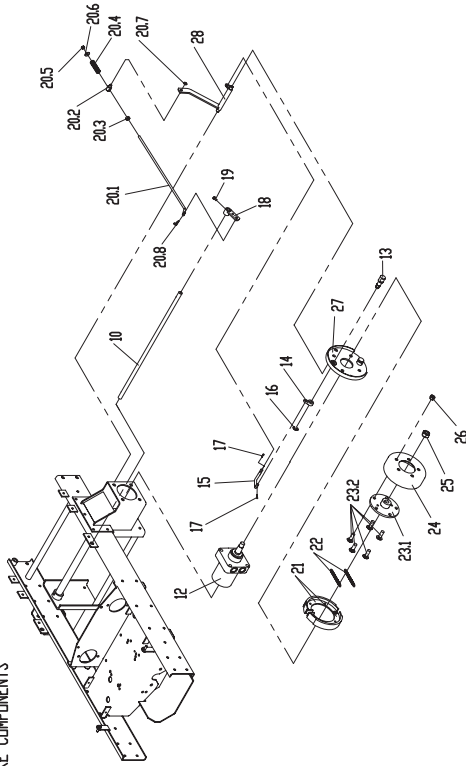

Brake Components

BRAKE COMPONENTS

ITEM NO.	PART NUMBER	DESCRIPTION	QTY.
10	823140	PARK SHAFT	1
12	453153	WHEEL MOTOR	1
13	423296	BRAKE CAM	1
14	423308	BRAKE CAM ARM	1
15	423312	BRAKE CAM LINK	1
16	106500	E-RING FOR 5/8 DIA	1
17	106753	3/2 X 3/4 COTTER PIN	2
18	422049	BRAKE CRANK V-LINER - PLATED	1
19	106501	1/4-28 X 1/2 HHCS	1
20	424016	BRAKE ROD ASSY	1
201	423128	PARK BRAKE LINK	1
202	423300	PARK BRAKE SWIVEL	1
203	523112	5/16 CLAMP COLLAR	1
204	523024	SPRING	1
205	104256	5/16-18 NYLOC NUT	1
206	106258	5/16 FLAT WASHER	1
207	363177	3/8 PUSH NUT	1
208	363165	#3 HAIRPIN COTTER	1
21	423276	BRAKE SHOE	2
22	423281	BRAKE SPRING	2
23	423275	WHEEL HUB	1
232	103014	1/2-20 UNF PRESS IN STUD	5
24	423310	BRAKE IRON 1 180	1
25	104511	3/4-16 HEX NUT	1
26	103023	1/2-20 LUG NUT	1
27	422110	CCV BACK PLATE - BRAKE	1
28	592064	BRAKE CONTROL RH	1