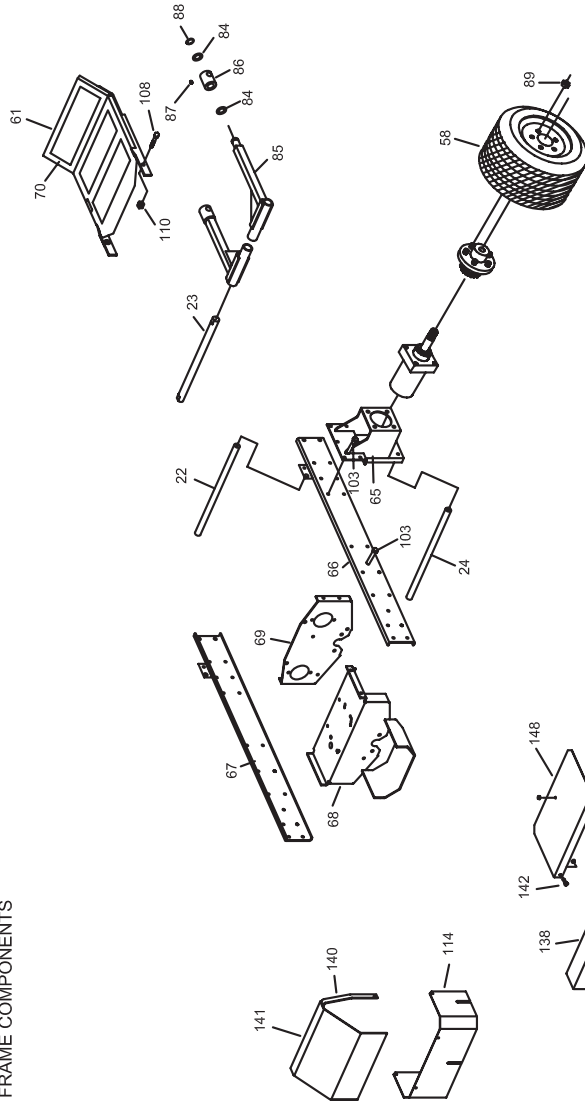

Frame Components

FRAME COMPONENTS

FRAME COMPONENTS

ITEM NUMBER	PART NUMBER	QUANTITY	DESCRIPTION
2	823048	1	UPPER BRACE/SHOULDER
3	823049	1	LOWER BRACE/SHOULDER
4	823066	2	DRIVE WHEEL ASSY
5	823183	2	FOOT PLATE
6	582022	1	RIGHT HAND MOTOR MOUNT
7	822018	1	LEFT HAND MOTOR MOUNT
8	822020	1	RIGHT HAND FRAME CHANNEL
9	822022	1	LEFT HAND FRAME CHANNEL
10	822026	1	ENGINE BASE
11	822028	1	PUMP PLATE
12	823042	3	FOOT PLATE TREAD
13	823042	3	FOOT PLATE TREAD
14	823042	3	FOOT PLATE TREAD
15	823042	3	FOOT PLATE TREAD
16	823042	3	FOOT PLATE TREAD
17	823042	3	FOOT PLATE TREAD
18	823042	3	FOOT PLATE TREAD
19	823042	3	FOOT PLATE TREAD
20	823042	3	FOOT PLATE TREAD
21	823042	3	FOOT PLATE TREAD
22	823042	3	FOOT PLATE TREAD
23	823042	3	FOOT PLATE TREAD
24	823042	3	FOOT PLATE TREAD
25	823042	3	FOOT PLATE TREAD
26	823042	3	FOOT PLATE TREAD
27	823042	3	FOOT PLATE TREAD
28	823042	3	FOOT PLATE TREAD
29	823042	3	FOOT PLATE TREAD
30	823042	3	FOOT PLATE TREAD
31	823042	3	FOOT PLATE TREAD
32	823042	3	FOOT PLATE TREAD
33	823042	3	FOOT PLATE TREAD
34	823042	3	FOOT PLATE TREAD
35	823042	3	FOOT PLATE TREAD
36	823042	3	FOOT PLATE TREAD
37	823042	3	FOOT PLATE TREAD
38	823042	3	FOOT PLATE TREAD
39	823042	3	FOOT PLATE TREAD
40	823042	3	FOOT PLATE TREAD
41	823042	3	FOOT PLATE TREAD
42	823042	3	FOOT PLATE TREAD
43	823042	3	FOOT PLATE TREAD
44	823042	3	FOOT PLATE TREAD
45	823042	3	FOOT PLATE TREAD
46	823042	3	FOOT PLATE TREAD
47	823042	3	FOOT PLATE TREAD
48	823042	3	FOOT PLATE TREAD
49	823042	3	FOOT PLATE TREAD
50	823042	3	FOOT PLATE TREAD
51	823042	3	FOOT PLATE TREAD
52	823042	3	FOOT PLATE TREAD
53	823042	3	FOOT PLATE TREAD
54	823042	3	FOOT PLATE TREAD
55	823042	3	FOOT PLATE TREAD
56	823042	3	FOOT PLATE TREAD
57	823042	3	FOOT PLATE TREAD
58	823042	3	FOOT PLATE TREAD
59	823042	3	FOOT PLATE TREAD
60	823042	3	FOOT PLATE TREAD
61	823042	3	FOOT PLATE TREAD
62	823042	3	FOOT PLATE TREAD
63	823042	3	FOOT PLATE TREAD
64	823042	3	FOOT PLATE TREAD
65	823042	3	FOOT PLATE TREAD
66	823042	3	FOOT PLATE TREAD
67	823042	3	FOOT PLATE TREAD
68	823042	3	FOOT PLATE TREAD
69	823042	3	FOOT PLATE TREAD
70	823042	3	FOOT PLATE TREAD
71	823042	3	FOOT PLATE TREAD

Not Shown: 593282 - Muffler