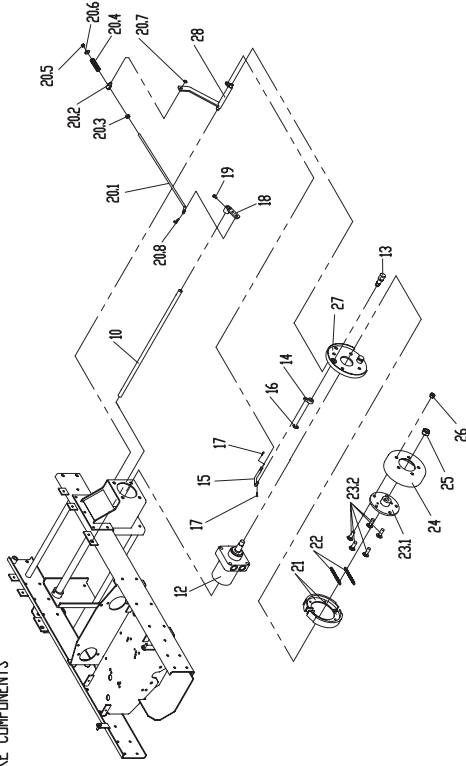

Brake Components

BRAKE COMPONENTS

ITEM NO.	PART NUMBER	DESCRIPTION	QTY.
10	823140	PARK SHAFT	1
12	453153	WHEEL MOTOR	1
13	423296	BRAKE CAM	1
14	423308	BRAKE CAM ARM	1
15	423312	BRAKE CAM LINK	1
16	106500	E-RING FOR 5/8 DIA	1
17	106753	3/2 X 3/4 COTTER PIN	2
18	422049	BRAKE CRANK W/LINUT - PLATED	1
19	106501	1/4-28 X 1/2 HHCS	1
20	424016	BRAKE ROD ASSY	1
201	423128	PARK BRAKE LINK	1
202	423300	PARK BRAKE SWIVEL	1
203	523112	5/16 CLAMP COLLAR	1
204	323024	SPRING	1
205	104256	5/16-18 W/LD.C. NUT	1
206	106258	5/16 FLAT WASHER	1
207	363177	3/8 PUSH NUT	1
208	363165	#3 HAIRPIN COTTER	1
21	423276	BRAKE SHOE	2
22	423281	BRAKE SPRING	2
23	423275	WHEEL HUB	1
232	103014	1/2-20 UNF PRESS IN STUD	5
24	423310	BRAKE IRON 1 180	1
25	104511	3/4-16 HEX NUT	1
26	103023	1/2-20 LUG NUT	1
27	422110	CCV BACK PLATE - BRAKE	1
28	592064	BRAKE CONTROL RH	1