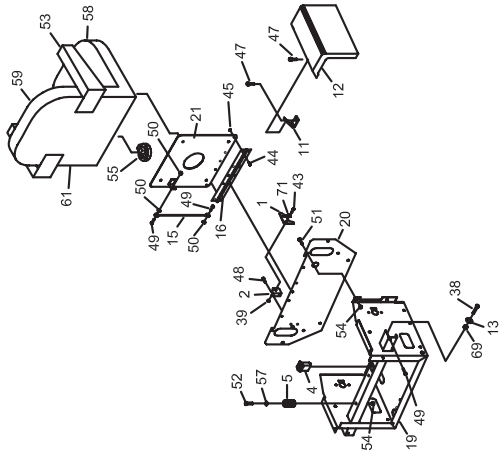

Frame Components

FRAME COMPONENTS

FRAME COMPONENTS

ITEM NUMBER	PART NUMBER	QUANTITY	DESCRIPTION
2	823048	1	UPPER BRACE/SHOULDER
3	823049	1	LOWER BRACE/SHOULDER
4	823066	2	DRIVE WHEEL ASSY
5	823183	2	FOOT PLATE
6	582022	1	RIGHT HAND MOTOR MOUNT
7	822018	1	LEFT HAND MOTOR MOUNT
8	822020	1	RIGHT HAND FRAME CHANNEL
9	822022	1	LEFT HAND FRAME CHANNEL
10	822026	1	ENGINE BASE
11	822028	1	PUMP PLATE
12	823042	3	FOOT PLATE TREAD
13	823042	3	FOOT PLATE TREAD
14	823042	3	FOOT PLATE TREAD
15	823042	3	FOOT PLATE TREAD
16	823042	3	FOOT PLATE TREAD
17	823042	3	FOOT PLATE TREAD
18	823042	3	FOOT PLATE TREAD
19	823042	3	FOOT PLATE TREAD
20	823042	3	FOOT PLATE TREAD
21	823042	3	FOOT PLATE TREAD
22	823042	3	FOOT PLATE TREAD
23	823042	3	FOOT PLATE TREAD
24	823042	3	FOOT PLATE TREAD
25	823042	3	FOOT PLATE TREAD
26	823042	3	FOOT PLATE TREAD
27	823042	3	FOOT PLATE TREAD
28	823042	3	FOOT PLATE TREAD
29	823042	3	FOOT PLATE TREAD
30	823042	3	FOOT PLATE TREAD
31	823042	3	FOOT PLATE TREAD
32	823042	3	FOOT PLATE TREAD
33	823042	3	FOOT PLATE TREAD
34	823042	3	FOOT PLATE TREAD
35	823042	3	FOOT PLATE TREAD
36	823042	3	FOOT PLATE TREAD
37	823042	3	FOOT PLATE TREAD
38	823042	3	FOOT PLATE TREAD
39	823042	3	FOOT PLATE TREAD
40	823042	3	FOOT PLATE TREAD
41	823042	3	FOOT PLATE TREAD
42	823042	3	FOOT PLATE TREAD
43	823042	3	FOOT PLATE TREAD
44	823042	3	FOOT PLATE TREAD
45	823042	3	FOOT PLATE TREAD
46	823042	3	FOOT PLATE TREAD
47	823042	3	FOOT PLATE TREAD
48	823042	3	FOOT PLATE TREAD
49	823042	3	FOOT PLATE TREAD
50	823042	3	FOOT PLATE TREAD
51	823042	3	FOOT PLATE TREAD
52	823042	3	FOOT PLATE TREAD
53	823042	3	FOOT PLATE TREAD
54	823042	3	FOOT PLATE TREAD
55	823042	3	FOOT PLATE TREAD
56	823042	3	FOOT PLATE TREAD
57	823042	3	FOOT PLATE TREAD
58	823042	3	FOOT PLATE TREAD
59	823042	3	FOOT PLATE TREAD
60	823042	3	FOOT PLATE TREAD
61	823042	3	FOOT PLATE TREAD
62	823042	3	FOOT PLATE TREAD
63	823042	3	FOOT PLATE TREAD
64	823042	3	FOOT PLATE TREAD
65	823042	3	FOOT PLATE TREAD
66	823042	3	FOOT PLATE TREAD
67	823042	3	FOOT PLATE TREAD
68	823042	3	FOOT PLATE TREAD
69	823042	3	FOOT PLATE TREAD
70	823042	3	FOOT PLATE TREAD
71	823042	3	FOOT PLATE TREAD

Not Shown: 593282 - Muffler