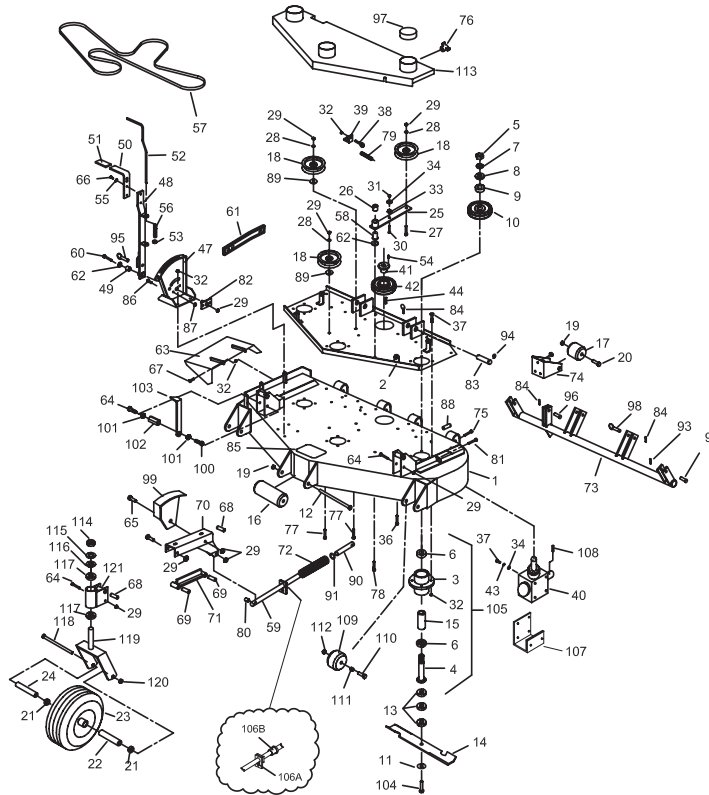

Deck Components - D61FC

61 DESK ASSEMBLY

#	PART NO	QTY	DESCRIPTION	#	PART NO	QTY	DESCRIPTION
1	582017	1	61' FC DECK W/DMNT	63	582025	1	GRASS DEFLECTOR - 61
2	582012	1	61' FC DECK CHANNEL	64	100300	4	3/8"-16 X 3" HEX BOLT
3	583111	3	SPINDLE HOUSING	65	100301	4	3/8"-16 X 3 1/4" HEX BOLT
4	583112	3	SPINDLE SHAFT	66	100251	2	1/4"-20 X 5/8" HEX BOLT
5	104511	3	3/4"-16 HEX NUT	67	100273	2	5/16"-18 X 1" HEX NUT
6	363350	6	BEARING - BLADE SPINDLE	68	823330	4	CASTER ARM PIVOT
7	105010	3	3/4" LOCK WASHER	69	823090	4	CASTER BAR PIVOT
8	105262	3	3/4" X 5/8" FLAT WASHER	70A	582051	1	LEFT HAND CASTER ARM
9	583110	3	PULLEY SPACER	70B	582051	1	RIGHT HAND CASTER ARM
10	583107	3	SPINDLE PULLEY - 5 3/4"	71	582059	2	CASTER BAR WELDMENT
11	583108	3	5/8" SPRING DISC WASHER	72	823150	2	HEAVY COMPRESSION SPRING
12	100351	1	5/8"-11 X 8 1/2" HEX BOLT	73	822124	1	61' DECK TUBE WELDMENT
13	583109	9	BLADE SPACER	74	583074	2	ROLLER MOUNT
14	823006	3	210° HL LIFT BLADE	75	100298	2	3/8"-16 X 2 1/2" HEX BOLT
15	583113	3	BEARING SPACER TUBE	76	753008	4	KNOB
16	603023	1	ANTI-SCALP ROLLER	77	107516	2	3/8"-16 X 2 1/4" CARRIAGE BOLT
17	523084	2	REAR DECK ROLLER	78	107513	3	3/8"-16 X 3" CARRIAGE BOLT
18	523329	3	IDLER - FLAT	79	523327	1	IDLER SPRING
19	104261	3	5/8"-11 NYLOC NUT	80	823153	2	CASTER ROD SPACER
20	100346	2	5/8"-11 X 4 1/2" HEX BOLT	81	100030	2	3/8"-16 X 3" TAP BOLT
21	423201	4	BEARING RETAINER	82	822132	1	DECK HEIGHT PIVOT
22	423200	2	BEARING SPACER TUBE	83	823333	2	DECK ATTACH PIN
23	423103	2	FRONT CASTER COMPLETE	84	108001	2	3/16" QUICK PIN
24	363307	2	AXLE TUBE	85	823200	1	STEP TREAD
25	822144	1	DECK IDLER ARM W/ BUSHING	86	107502	2	1/4"-20 X 3/4" CARRIAGE BOLT
26	583111	1	3/4 PLASTIC BUSHING	87	104255	2	1/4"-20 NYLOC NUT
27	107511	1	3/8"-16 X 2" CARRIAGE BOLT	88	823314	2	TUBE SADDLE SPACER
28	105260	8	3/8" FLAT WASHER	89	483017	2	RIGHT HAND IDLER SPACER
29	104257	16	3/8"-16 NYLOC NUT	90	583472	2	CASTER ROD END
30	109275	1	5/16"-18 X 1 1/2" HEX BOLT	91	109205	2	5/8" HEAVY WASHER
31	109001	2	5/16"-18 WHIZLOCK NUT	92	823210	2	1/2" X 2" CLEVIS PIN
32	104256	36	5/16"-18 NYLOC NUT	93	106763	2	1/8" COTTER PIN
33	109007	1	3/8-16 WHIZLOCK NUT	94	108510	4	7/8" E-RING
34	105258	9	5/16" FLAT WASHER	95	109206	1	1/2" X 2" DETENT PIN
35	107503	10	5/16"-18 X 3/4" CARRIAGE BOLT	96	823209	1	1/2" X 1 1/2" CLEVIS PIN
36	107509	5	5/16"-18 X 1" CARRIAGE BOLT	97	363161	2	BELT SHIELD CAP
37	109274	12	1/2"-18 X 1 1/4" HEX BOLT	98	823211	1	1/2" X 2 1/2" RING PIN
38	363080	1	RIGHT EYE BOLT	99	582176	1	CUT GAGE WELDMENT
39	523094	1	SPRING MNT.-DECK	100	100291	1	3/8"-16 X 3/4" HEX BOLT
40	583087	1	DECK - GEAR BDX	101	105006	2	3/8" LOCK WASHER
41	523371	1	3/4" TAPER HUB	102	583422	1	NUT - CUT GAGE
42	523096	1	5" TAPERED PULLEY	103	583420	1	POINTNER - CUT GAGE
43	105005	4	5/16" LOCK WASHER	104	100358	3	5/8"-11 X 2 1/4" HEX BOLT
44	107255	1	3/16" X 1" KEY	105	583106	3	BLADE SPINDLE ASSY
45				106A	592006	1	SPRING RETAINER
46				106B	592057	1	LIFT SPRING BUSHING WITH ZERK
47	582021	1	HEIGHT ADJUSTMENT BRACKET	107	593096	1	GEAR BOX TRUSS
48	822141	1	DECK HEIGHT BAR W/ BUSHING	108	107255	1	KEY - 3/16" X 1"
49	253059	1	ENGAGEMENT BUSHING	109	423023	2	ANTI-SCALP ROLLER
50	822062	1	DECK HEIGHT HANDLE W/ GRIP	110	100036	2	1/2"-13 X 4 1/2" HHCS
51	823319	1	GRIP	111	453132	2	SPACER
52	823449	1	HANDLE ROD	112	104259	2	1/2"-13 NYLOC
53	823093	1	3/8" CLAMP COLLAR	113	582024	1	61" BELT SHIELD
54	100252	6	1/4"-20 X 3/4" HEX BOLT	114	423071	2	7/8 CLAMP COLLAR
55	105004	2	1/4" LOCK WASHER	115	583171	2	CASTER WASHER
56	523028	1	ASSIST SPRING	116	105501	4	WAVY WASHER
57	823242	1	61" DECK BELT	117	423109	4	7/8 FLANGE BEARING
58	423175	1	PUMP IDLER PIVOT	118	100392	2	1/2"-13 X 6 HHCS
59	583474	2	CASTER ROD	119	422016	2	FRONT SPINDLE YOKER
60	100297	1	3/8"-16 X 2 1/4" HEX BOLT	120	104259	2	1/2"-13 NYLOC NUT
61	823214	1	HEIGHT ADJUSTMENT LINK	121	582080	2	CASTER TUBE W/DMNT W/ BEARING
62	373889	1	3/8 STD RETAINING WASHER