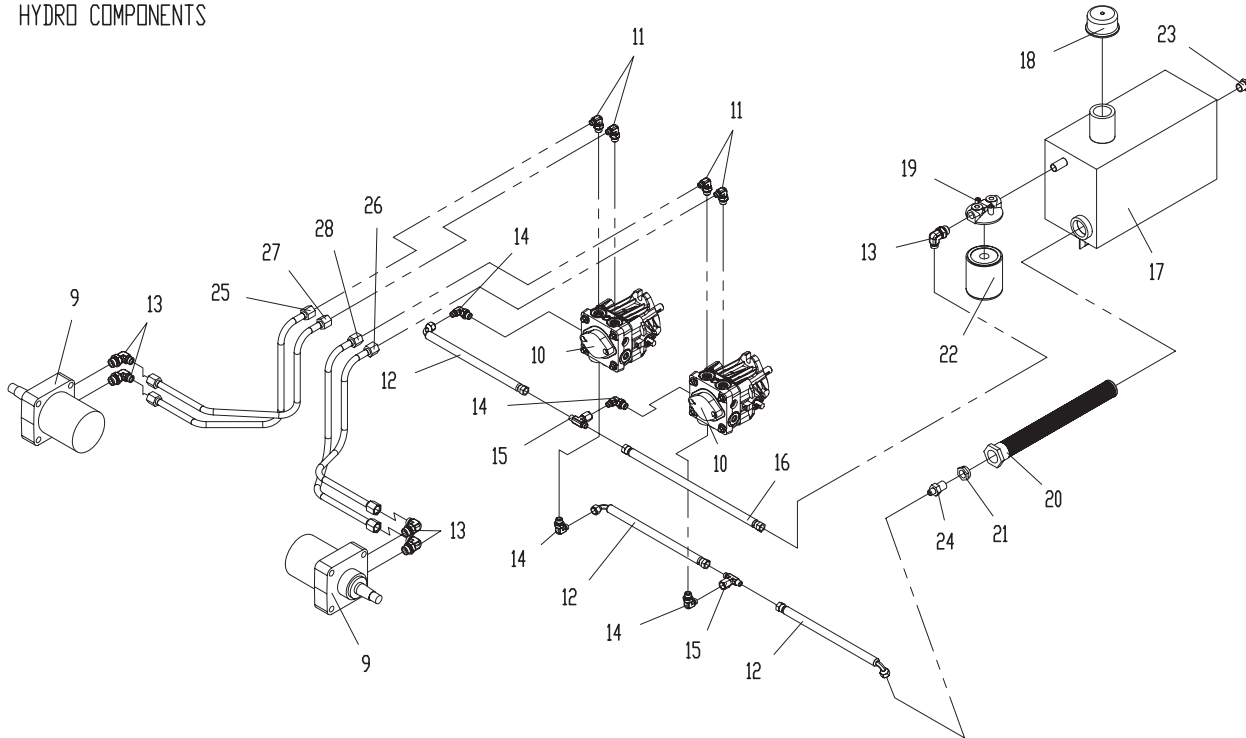

Hydro Components

HYDRO COMPONENTS

ITEM NO.	PART NUMBER	DESCRIPTION	QTY.
9	453153	WHEEL MOTOR	2
10	453166	PUMP - BDP10A	2
11	453167	90° ADAPTER	4
12	823185	PUMP TO PUMP FEED LINE	3
13	523058	RETURN ADAPTER	5
14	453074	90° ADAPTER	4
15	453106	SWIVEL TEE	2
16	453126	PUMP TO PUMP FEED LINE	1
17	823124	OIL RESERVOIR	1
18	423165	OIL BREATHER CAP	1
19	423064	FILTER HEAD	1
20	453043	SUCTION SCREEN	1
21	453128	REDUCER BUSHING	1
22	423361	OIL FILTER	1
23	423065	OIL EYE	1
24	583524	STRAIGHT ADAPTER	1
25	823186	OUTSIDE LINE - RH	1
26	823187	OUTSIDE LINE - LH	1
27	823188	INSIDE LINE - RH	1
28	823189	INSIDE LINE - LH	1