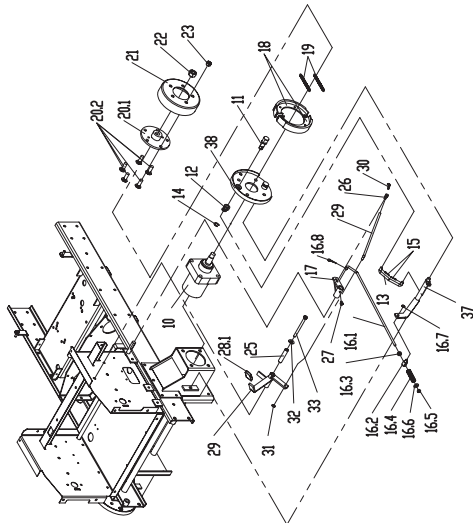

BRAKE COMPONENTS

ITEM NO.	PART NUMBER	DESCRIPTION	QTY.
6	823048	BRAKE ROD UPPER	1
7	823066	BRAKE ROD - LOWER	1
8	823140	PARK SHAFT	1
10	453153	WHEEL MOTOR	1
11	423296	BRAKE CAM	1
12	423308	BRAKE CAM ARM	1
13	423312	BRAKE CAM LINK	1
14	106500	E-RING FOR 5/8 DIA	1
15	106753	3/2 X 3/4 COTTER PIN	2
16	424016	BRAKE ROD ASSY	1
161	423128	PARK BRAKE LINK	1
162	423300	PARK BRAKE SWIVEL	1
163	523112	5/16 CLAMP COLLAR	1
164	323024	SPRING	1
165	104256	5/16-18 W/LD.C. NUT	1
166	106258	5/16 FLAT WASHER	1
167	363177	3/8 PUSH NUT	1
168	363165	#3 HAIRPIN COTTER	1
17	422146	PARK BRAKE CRANK	1
18	423276	BRAKE SHOE	2
19	423281	BRAKE SPRING	2
20	423275	WHEEL HUB	1
202	103014	1/2-20 UNF PRESS IN STUD	5
21	423310	BRAKE IRON 1 180	1
22	104511	3/4-16 HEX NUT	1
23	103023	1/2-20 LUG NUT	1
25	363105	INLET BUSHING	1
26	363029	3/2 ROD SWIVEL	1
27	100501	1/4-28 X 1/2 HHCS	1
28	822070	BRAKE LEVER W/GRIP	1
281	363022	GRIP	1
29	823132	PARK BRAKE LINK	1
30	363165	#3 HAIRPIN COTTER	1
31	153045	5/16 PUSH NUT	1
32	106250	3/8 STD FLAT WASHER	1
33	100305	3/8-16 X 4-1/2 HHCS	1
36	592066	BRAKE CONTROL LH	1
37	422112	CCV BACK PLATE - BRAKE	1
38	422110	BRAKE CONTROL RH	1