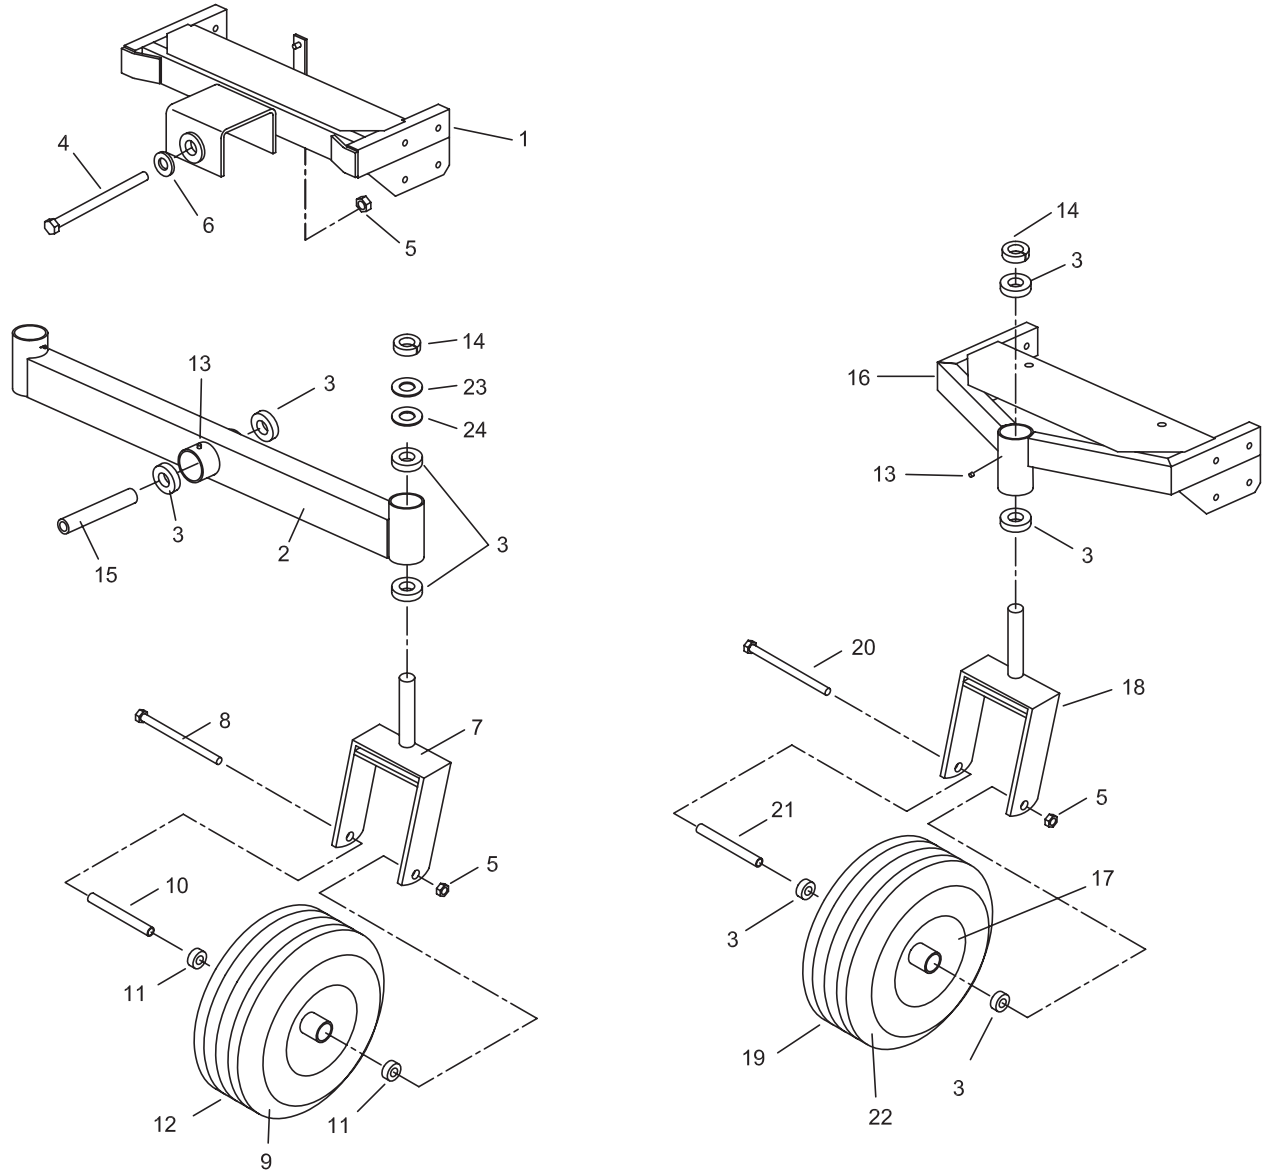

BRAKE COMPONENTS

ITEM NO.	PART NUMBER	DESCRIPTION	QTY.
6	823048	BRAKE ROD UPPER	1
7	823066	BRAKE ROD - LOWER	1
8	823140	PARK SHAFT	1
10	453153	WHEEL MOTOR	1
11	423296	BRAKE CAM	1
12	423308	BRAKE CAM ARM	1
13	423312	BRAKE CAM LINK	1
14	106500	E-RING FOR 5/8 DIA	1
15	106753	3/2 X 3/4 COTTER PIN	2
16	424016	BRAKE ROD ASSY	1
161	423128	PARK BRAKE LINK	1
162	423300	PARK BRAKE SWIVEL	1
163	523112	5/16 CLAMP COLLAR	1
164	323024	SPRING	1
165	104256	5/16-18 W/LD.C. NUT	1
166	106258	5/16 FLAT WASHER	1
167	363177	3/8 PUSH NUT	1
168	363165	#3 HAIRPIN COTTER	1
17	422146	PARK BRAKE CRANK	1
18	423276	BRAKE SHOE	2
19	423281	BRAKE SPRING	2
20	423275	WHEEL HUB	1
202	103014	1/2-20 UNF PRESS IN STUD	5
21	423310	BRAKE IRON 1 180	1
22	104511	3/4-16 HEX NUT	1
23	103023	1/2-20 LUG NUT	1
25	363105	INLET BUSHING	1
26	363029	3/2 ROD SWIVEL	1
27	100501	1/4-28 X 1/2 HHCS	1
28	822070	BRAKE LEVER W/GRIP	1
281	363022	GRIP	1
29	823132	PARK BRAKE LINK	1
30	363165	#3 HAIRPIN COTTER	1
31	153045	5/16 PUSH NUT	1
32	106250	3/8 STD FLAT WASHER	1
33	100305	3/8-16 X 4-1/2 HHCS	1
36	592066	BRAKE CONTROL LH	1
37	422112	CCV BACK PLATE - BRAKE	1
38	422110	BRAKE CONTROL RH	1

Tail Wheel Components

TAIL WHEEL ASSEMBLIES

#	PART NUMBER	QTY.	DESCRIPTION	#	PART NUMBER	QTY.	DESCRIPTION
1	822086	1	ROCKER TAIL WHEEL FRAME	13	111005	4	1/8" NPT ZERK
2	822134	1	ROCKER AXLE	14	363145	3	1" CLAMP COLLAR
3	363187	10	DRIVE WHEEL BEARING	15	823217	1	PIVOT TUBE (RTW)
4	100350	1	5/8"-11 X 8" HEX BOLT	16	822016	1	TAIL WHEEL FRAME (SW)
5	104261	1	5/8"-11 NYLON NUT	17	823338	1	6 X 5 3/4" RIM W/VALVE STEM
6	105268	1	5/8" FLAT WASHER	18	822088	1	WIDE TAIL WHEEL STRUT
7	522097	1	13" STRUT	19	823220	1	WIDE TAIL WHEEL
8	100348	2	5/8"-11 X 7" HEX BOLT	20	100352	1	5/8"-11 X 9" HEX BOLT
9	123049	1	13-5.00 X 6" TIRE	21	823245	1	AXLE TUBE (WTW)
10	523098	2	AXLE TUBE	22	823339	1	13-6.50 X 6 TIRE
11	523302	4	WHEEL BEARING	23	583171	2	FLAT WASHER
12	523280	1	WHEEL COMPLETE	24	105501	2	WAVY WASHER