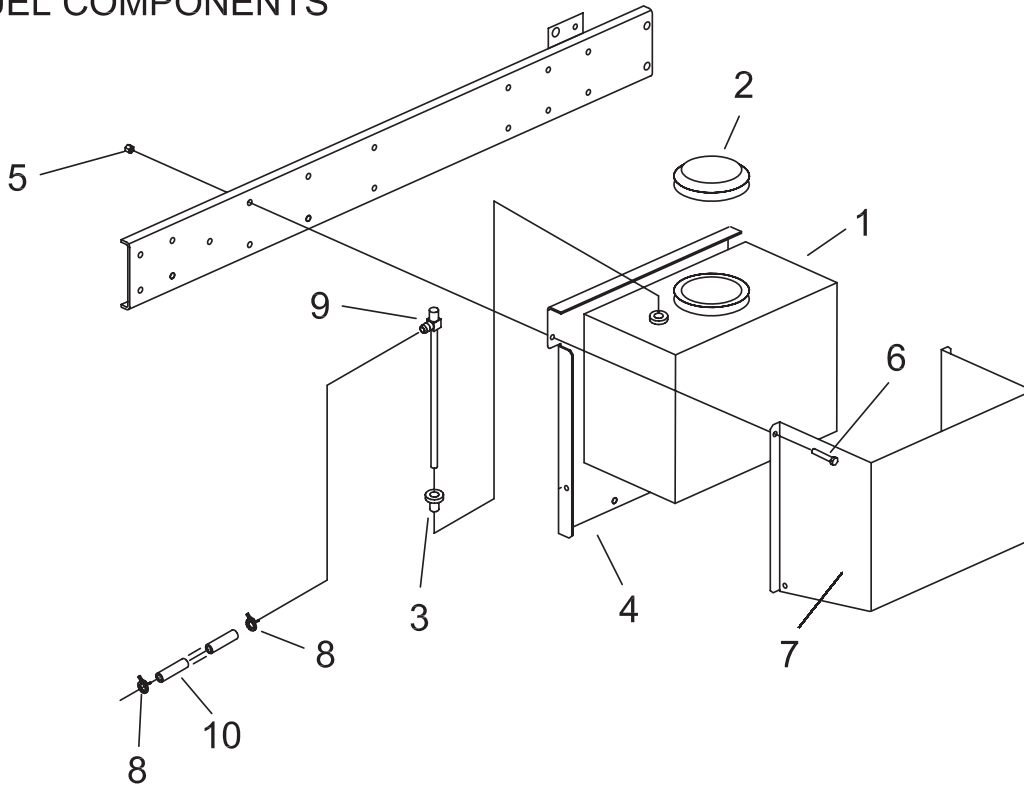

Fuel Components

FUEL COMPONENTS

28hp A/C Kaw

ITEM NUMBER	PART NUMBER	QUANTITY	DESCRIPTION
1	823178	1	FUEL TANK
2	823179	1	LARGE FUEL CAP
3	393042	1	GROMMET
4	823291	1	FUEL TANK CHANNEL
5	104256	4	5/16"-18 NYLOC NUT
6	100271	4	5/16"-18 X 3/4" HEX BOLT
7	822060	1	GAS TANK BRACKET
8	363098	2	GAS LINE CLAMP
9	823181	1	VALVE DROP TUBE
10	823307	1	1/4" FUEL LINE - 45" LG (28KAWAC)

27hp L/Q Kaw

ITEM NUMBER	PART NUMBER	QUANTITY	DESCRIPTION
1	823178	1	FUEL TANK
2	823179	1	LARGE FUEL CAP
3	393042	1	GROMMET
4	823291	1	FUEL TANK CHANNEL
5	104256	4	5/16"-18 NYLOC NUT
6	100271	4	5/16"-18 X 3/4" HEX BOLT
7	822060	1	GAS TANK BRACKET
8	523185	2	GAS LINE CLAMP
9	823180	1	VALVE DROP TUBE
10	583523	1	5/16" FUEL LINE - 46" LG (27KAWLQ)