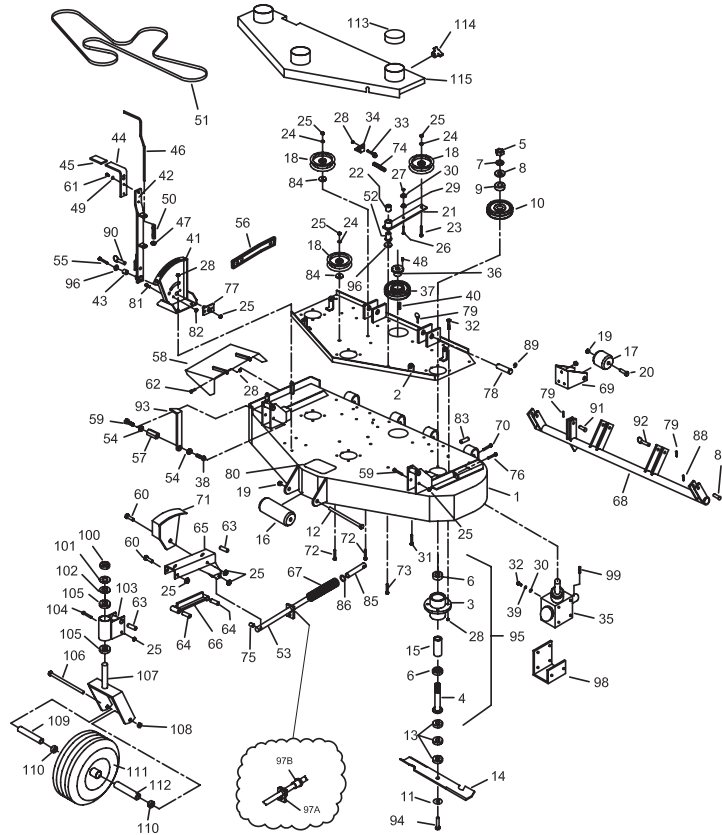

K900PFC

**PARTS
MANUAL**

Deck Components - D52FC

52" DECK ASSEMBLY

#	PART NO	QTY	DESCRIPTION	#	PART NO	QTY	DESCRIPTION
1	582018	1	DECK WELDMENT 52 MC	60	100301	4	3/8"-16 X 3 1/4" HEX BOLT
2	582020	1	52" SUB-PLATE WELDMENT	61	100251	2	1/4"-20 X 5/8" HEX BOLT
3	583111	3	SPINDLE HOUSING	62	100273	2	5/16"-18 X 1" HEX BOLT
4	583112	3	SPINDLE SHAFT	63	823330	4	CASTER ARM PIVOT
5	104511	3	3/4"-16 HEX NUT	64	823090	4	CASTER BAR PIVOT
6	363350	6	BEARING - BLADE SPINDLE	65A	582053	1	LEFT HAND CASTER ARM
7	105010	3	3/4" LOCK WASHER	65B	582051	1	RIGHT HAND CASTER ARM
8	105269	3	3/4" SAE FLAT WASHER	66	582059	2	CASTER BAR WELDMENT
9	583110	3	PULLEY SPACER	67	823150	2	COMPRESSION SPRING
10	583107	3	PULLEY - SPINDLE 5 3/4"	68	823040	1	DECK TUBE WELDMENT
11	583108	3	5/8" SPRING DISC WASHER	69	583074	2	ROLLER MOUNT
12	100351	1	5/8"-11 X 8 1/2" HEX BOLT	70	100298	2	3/8"-16 X 2 1/2" HEX BOLT
13	583109	9	BLADE SPACER	71	582176	1	CUT GAGE WELDMENT
14	823004	3	18" HI LIFT BLADE	72	107516	2	3/8"-16 X 2 1/4" CARRIAGE BOLT
15	583113	3	BEARING SPACER TUBE	73	107513	3	3/8"-16 X 3" CARRIAGE BOLT
16	603023	1	ANTI-SCALP ROLLER	74	523327	1	IDLER SPRING
17	523084	2	REAR DECK ROLLER	75	823153	2	CASTER ROD SPACER
18	523329	3	FLOATING IDLER - FLAT	76	100030	2	3/8"-16 X 3" TAP BOLT
19	104261	3	5/8"-11 NYLDC NUT	77	822132	1	DECK HEIGHT PIVOT
20	100346	2	5/8"-11 X 4 1/2" HEX BOLT	78	823339	2	DECK ATTACH PIN
21	822144	1	DECK IDLER ARM W/ BUSHING	79	100001	2	3/16" QUICK PIN
22	523111	1	3/4" PLASTIC BUSHING	80	823200	1	STEP TREAD
23	107511	1	3/8"-16 X 2" CARRIAGE BOLT	81	107502	2	1/4"-20 X 3/4" CARRIAGE BOLT
24	105260	8	3/8" FLAT WASHER	82	104255	2	1/4"-20 NYLDC NUT
25	104257	16	3/8"-16 NYLDC NUT	83	823314	2	TUBE SADDLE SPACER
26	100275	1	5/16"-18 X 1 1/2" HEX BOLT	84	483017	2	RIGHT HAND IDLER SPACER
27	109001	2	5/16"-18 WHIZLOCK NUT	85	823157	2	CASTER ROD END
28	104256	36	5/16"-18 NYLDC NUT	86	105260	2	5/8" HEAVY WASHER
29	109007	2	3/8"-16 WHIZLOCK NUT	87	823210	2	1/2" X 2" CLEVIS PIN
30	105258	9	5/16" FLAT WASHER	88	106763	2	1/8" COTTER PIN
31	107509	5	5/16"-18 X 1" CARRIAGE BOLT	89	108510	4	7/8" E-RING
32	100274	12	5/16"-18 X 1 1/4" HEX BOLT	90	109026	1	1/2" X 2" DETENT PIN
33	363080	1	EYEBOLT - RIGHT	91	823209	1	1/2" X 1 1/2" CLEVIS PIN
34	523094	1	SPRING MOUNT - DECK	92	823211	2	1/2" X 2 1/2" RING PIN
35	583087	1	DECK GEAR BDX	93	583420	1	POINTER CUT GAGE
36	523371	1	3/4" TAPER BUSHING	94	100358	3	5/8"-11 X 2 1/4" HEX BOLT
37	363216	1	TAPER LOCK SHEAVE	95	583106	3	BLADE SPINDLE ASSY
38	100291	1	3/8"-16 X 3/4" HEX BOLT	96	373089	1	3/8" RETAINING WASHER
39	105005	4	5/16" LOCK WASHER	97A	592006	1	SPRING RETAINER
40	107255	1	3/16" X 1" KEY	97B	592057	1	LIFT SPRING BUSHING WITH ZERK
41	582021	1	HEIGHT ADJUSTMENT BRACKET	98	593096	1	GEAR BDX TRUSS
42	822141	1	DECK HEIGHT BAR W/ BUSHING	99	107255	1	KEY - 3/16" X 1"
43	253059	1	ENGAGEMENT BUSHING	100	423071	2	7/8 CLAMP COLLAR
44	822062	1	DECK HEIGHT HANDLE W/ GRIP	101	583171	2	CASTER WASHER
45	823312	1	GRIP	102	105501	4	WAVY WASHER
46	823149	1	HANDLE ROD	103	582080	2	CASTER TUBE WLDMT W/ BEARINGS
47	823093	1	3/8" CLAMP COLLAR	104	100300	4	3/8-16 X 3 HHCS
48	100252	6	1/4"-20 X 3/4" HEX BOLT	105	423109	4	7/8 FLANGE BEARING
49	105004	2	1/4" LOCK WASHER	106	100339	2	1/2-13 X 6 HHCS
50	523028	1	ASSIST SPRING	107	422016	2	FRONT CASTER YOKE
51	823243	1	52" FC DECK BELT	108	104259	2	1/2-13 NYLDC NUT
52	423175	1	PUMP IDLER PIVOT	109	363307	2	AXLE TUBE
53	823155	2	CASTER ROD	110	423201	4	BEARING RETAINER
54	105006	2	3/8" LOCK WASHER	111	423103	2	FRONT CASTER COMPLETE
55	100297	1	3/8"-16 X 2 1/4" HEX BOLT	112	423200	2	BEARING
56	823214	1	HEIGHT ADJUSTMENT LINK	113	363161	3	BELT SHIELD CAP
57	583422	1	NUT-CUT GAGE	114	753028	4	KNOB
58	482017	1	GRASS DEFLECTOR	115	582023	1	52" BELT SHIELD
59	100300	4	3/8"-16 X 3" HEX BOLT				