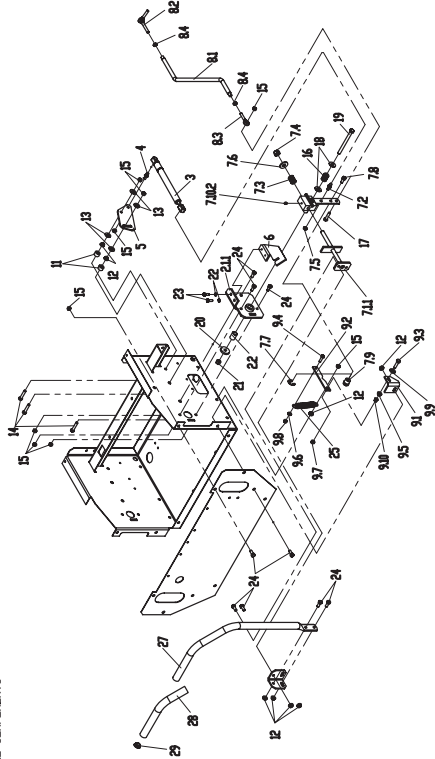

Control Components

CONTROL COMPONENTS

ITEM NO.	PART NUMBER	QTY.	DESCRIPTION	ITEM NO.	PART NUMBER	QTY.	DESCRIPTION
2	56210	1	LH CONTROL PIVOT W/ASH	92	82344	1	NEUTRAL ARM
21	56209	1	LH CONTROL PIVOT W/LOCK	93	1M274	1	5/16-18 X 1-1/4 INCS
21.1	56206	1	LH CONTROL PLATE W/LOCK	94	1M004	1	1/4-20 X 1 INCS
21.2	82304	1	LEVER PIVOT NUT	95	1M006	1	5/16-18 W/LOCK NUT
22	23089	1	ENGAGEMENT WASHER	96	1M006	1	1/4 - 20 W/LOCK NUT
3	56345	1	IMPELLER	97	1M256	1	5/16-18 W/LOCK NUT
4	82222-4	1	1MM BALL STUD	98	1M255	1	1/4-20 W/LOCK NUT
5	56348	1	IMPELLER ALL PLATE	99	1M258	1	5/16 STD FLAT WASHER
6	56226	1	LH LEVER LOCK	90	82306	1	FLANGE WASHER
7	56254	1	RH LEVER LOCK	10	56222	1	CONTROL LEVER ANGLE
7.1	56204	1	HANDLE INT. PLATE	11	36313	2	SPACER
7.2	56226	1	HANDLE PIVOT ROD	12	1M001	8	5/16-18 W/LOCK NUT
7.3	56208	1	NEUTRAL LOCK TAB	13	1M258	4	5/16 STD FLAT WASHER
7.2	82222-4	1	1MM BALL STUD	14	1M275	3	5/16-18 X 1-1/2 INCS
7.3	36324	1	COMPRESSION SPRING	15	1M256	9	5/16-18 W/LOCK NUT
7.4	1M259	1	1/2-13 W/LOCK NUT	16	36324	1	COMPRESSION SPRING
7.5	1M256	1	5/16-18 W/LOCK NUT	17	1M274	1	5/16-18 X 1-1/4 INCS
7.6	1M254	1	1/2 STD Flatwasher	18	1M258	2	3/8 STD FLAT WASHER
7.7	1M259	1	3/4 E-Ring	19	1M005	1	3/8-16 X 4-1/2 INCS
7.8	1M271	1	5/16-18 X 3/4 INCS	20	37389	1	RETAINING WASHER
7.9	82272	1	BUSSING NUT	21	1M257	1	3/8-16 W/LOCK NUT
7.0	82305	1	DRIVE BLOCK W/ZEK	22	1M004	2	1/4 STD LOCKWASHER
7.0.2	1M004	1	1/4-20 ZEK	23	1M252	2	1/4-20 X 3/4 INCS
8	82407	1	LH PUMP ROD ASSY.	24	1M271	9	5/16-18 X 3/4 INCS
8.1	82306	1	LH DRIVE ROD	25	36317	1	SPRING
8.2	42302	1	5/16 STD END	26	82302	1	SEAT FRAME FRONT
8.3	43082	1	5/16-24 BALL STUD	27	56217	1	HANDLE
8.4	1M732	2	5/16-24 JHM NUT	28	56202	1	HANDLE GRIP
9.1	82348	1	ARM INT. - LH	29	56203	1	HANDLE PLUG