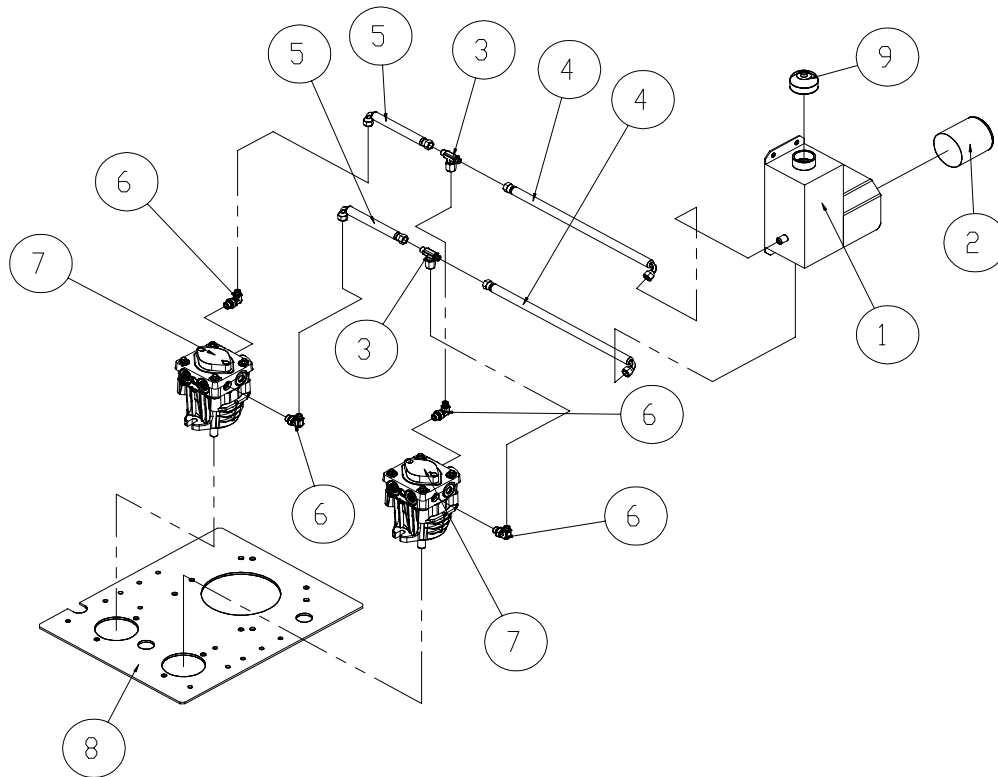

Premier Series Walk-Behind Hydro

Update to Hydro Parts List

Details: The following diagram and associated parts list applies to Encore Premier Series Walk-Behind Hydros that were manufactured with serial # 47238 and above.

Item #	Qty	Part #	Description
1	1	423307	Oil Tank
2	1	423361	Oil Filter
3	2	453106	Swivel Tee
4	2	453168	Pump to Pump Feed Line
5	2	453127	Pump to Pump Feed Line
6	1	453074	90 Degree Adapter
7	2	453166	BDP-10A Pump
8	1	XXXXXX	Engine Deck
9	1	583406	Oil Tank Cap