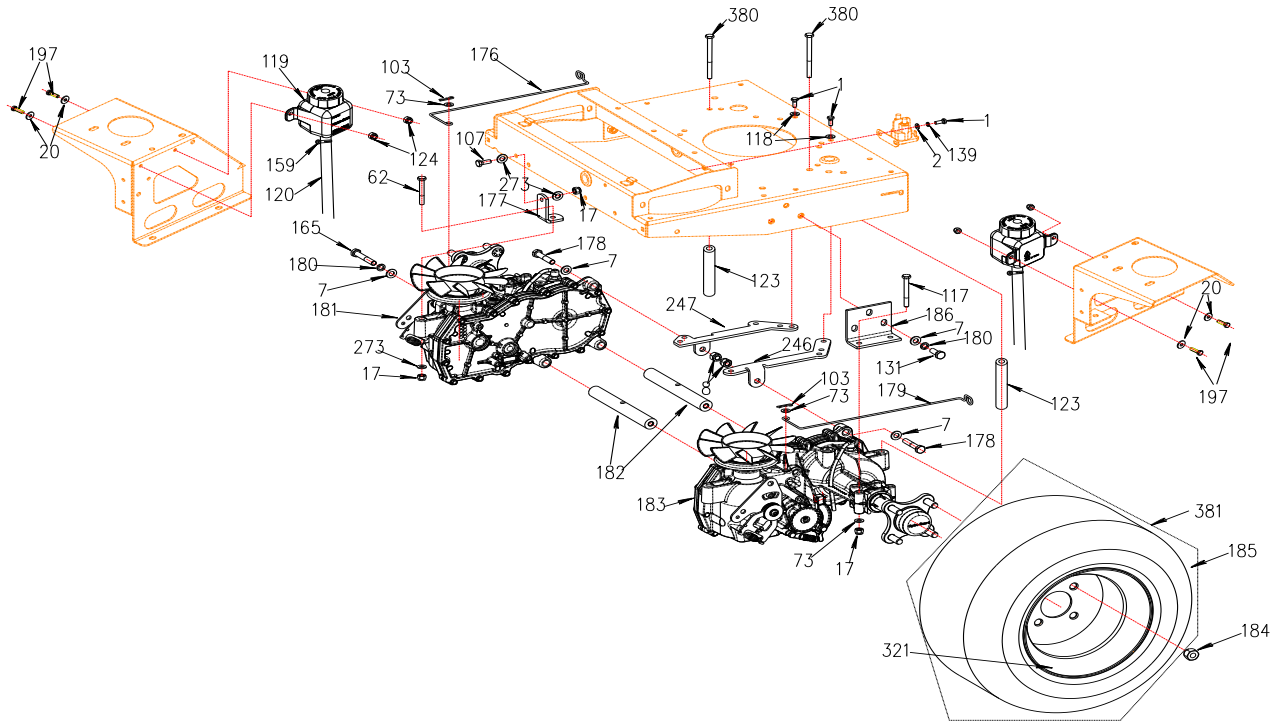

Driving System

Ref	P/N	Description	46XS	50XL	60XL
1	B5783-616	Hex hd bolt M6×16	×	×	×
2	B97.1-6	Flat Washer M6	×	×	×
7	B97.1-10	Flat Washer M10	×	×	×
17	B6182-8	Locknut M8	×	×	×
20	B96-6	Flat washer M6		×	×
62	B5782-860	Bolt M8×60	×	×	×
73	B97.1-8	Flat Washer M8	×	×	×
103	XSZ 56-1-17	Hair Pin	×	×	×
107	B5783-825	Hex Hd Bolt M8×25	×	×	×
117	B5782-870	Bolt M8×70	×		
	B5782-880	Bolt M8×80		×	×
118	2802183	Washer M6	×	×	×
119	6012021	Oil Tank		×	×
120	6012022	HOSE		×	×
123	6012005	Spacer Bushing		×	×
124	B6182-6	Locknut M6		×	×
131	B5783-1025	Bolt M10×25	×	×	×
139	B93-6	Lock Washer M6	×	×	×
159	B8870-20	Hose Clamp 12-20		×	×
165	B5782-1060	Bolt M10×60	×	×	×
176	5002024	Release, Hydro RH	×		
	6012009	Release, Hydro RH		×	×
177	5002012	Fixed Plate, Front	×	×	×

Ref	P/N	Description	46XS	50XL	60XL
178	B5782-1050	Bolt M10×50	×		
179	5002023	Release, Hydro LH	×		
	6012008	Release, Hydro LH		×	×
180	B93-10	Washer M10	×	×	×
181	5002011	Right Drive Axle	×		
	6012014	Right Drive Axle		×	×
182	5002087	Axle	×		
	6012020	Axle		×	×
183	5002010	Left Drive Axle	×		
	6012013	Left Drive Axle		×	×
184	103023	Nut 1/2-20UNF	×	×	×
185	5000056	Tire 20×10-8		×	×
	5000051	Tire 18×9.5-8	×		
186	5002013	Outer Axle Bracket	×	×	×
197	B5783-620	Bolt M6*20		×	×
246	5002014	LH Inner Axle Bracket	×	×	×
247	5002015	RH Inner Axle Bracket	×	×	×
273	2800006	Flat Washer M8	×	×	×
380	B5782-8130	Bolt M8×130		×	×
321	5000052A	Rim 8×7	×	×	×
381	5000055	Drive Wheel 20X10-8		×	×
	5000050A	Drive Wheel 18X9.5-8	×