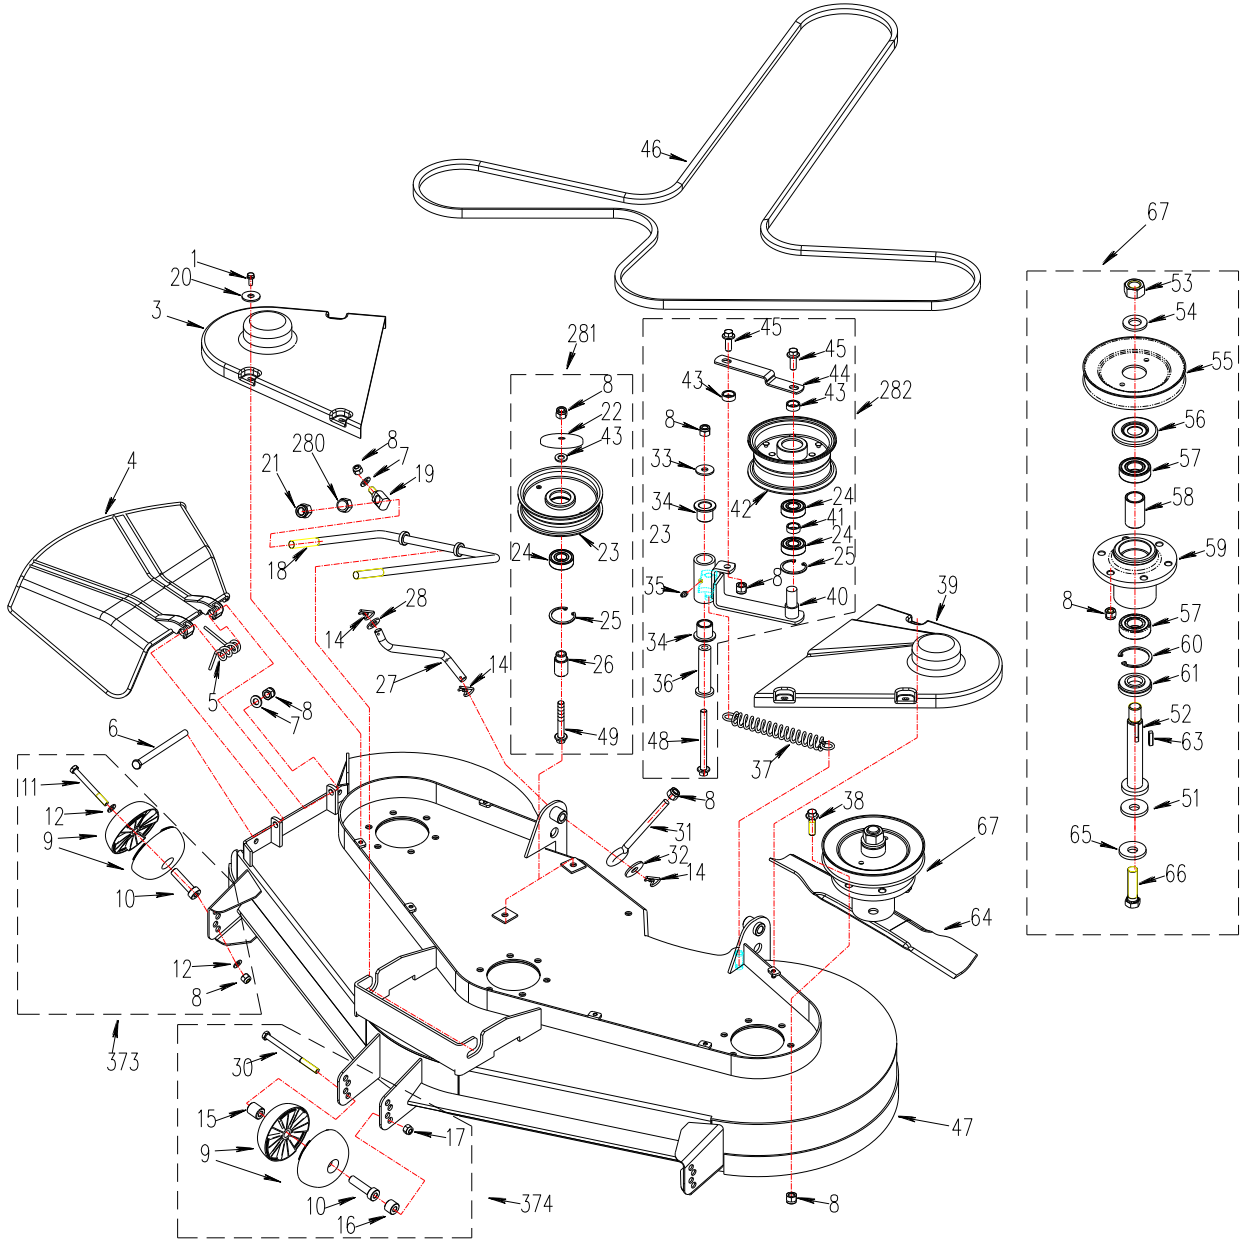

Mower Deck Assembly

Mower Deck Assembly

Ref	P/N	Description	46XS	50XL	60XL	Ref	P/N	Description	46XS	50XL	60XL
1	B5783-616	Hex hd bolt M6×16	×	×	×	40	5001090	Deck Belt Tension Arm	×	×	×
3	4601119	Right Belt Cover	×			41	5201077	Bearing Spacer	×	×	×
	5001016A	Right Belt Cover WLD		×		42	5201064	Tension Pulley	×	×	×
	5001016	Right Belt Cover		×		43	5201078	Bearing Spacer M10	×	×	×
	6011003	Right Belt Cover			×	44	5201062	Tension Pulley Brace	×	×	×
4	5001004	Discharge Chute	×	×	×	45	B5787-1025	Bolt M10X25	×	×	×
5	5001007	Torsion Spring	×	×	×	46	4601002	Blade Drive Belt	×		
6	2802008	Bolt M10*160	×	×	×		5001002	Blade Drive Belt		×	
7	B97.1-10	Flat Washer M10	×	×	×		6011001	Blade Drive Belt			×
8	B6182-10	Locknut M10	×	×	×	47	4601340	Deck Weldment	×	×	×
9	T001121	Floating Roller	×	×	×		5001340	Deck Weldment	×	×	×
10	T001122	Bolt Sleeve	×	×	×		6011040	Deck Weldment	×	×	×
11	B5782-880	Bolt M8*80	×	×	×	48	B5787-10110	Bolt M10×110	×	×	×
12	B97.1-8	Flat Washer M8	×	×	×	49	B5787-1070	Bolt M10×70	×	×	×
14	4806002	Hair Pin	×	×	×	51	5001307	Blade Washer	×	×	×
15	5001331	Bushing 1	×	×	×	52	6011143	Spindle Shaft	×	×	×
16	5001332	Bushing 2	×	×	×	53	B6171-20	Nut M20×1.5	×	×	×
17	B6182-8	Locknut M8	×	×	×	54	5201048	Washer (2)	×	×	×
18	5001304	Front Deck Support Rod	×	×	×	55	4601356	Blade Pulley	×		
19	5001303	Support Rod Pivot Bushing	×	×	×		5001306	Blade Pulley		×	
20	B96-6	Flat washer M6	×	×	×		6011141	Blade Pulley			×
21	B6182-12	Locknut M12	×	×	×	56	5201044	Upper Dust Guard	×	×	×
22	5201291	Bearing Cover	×	×	×	57	B276-6205RS	Bearing 6205-2RS	×	×	×
23	5201012	Idler Pulley	×	×	×	58	5201049	Spindle Bearing Spacer	×	×	×
24	B276-	Bearing 6203-2RS	×	×	×	59	5201050	Spindle Housing	×	×	×
25	B893.1-40	Snap Ring M40	×	×	×	60	B893.1-52	Snap Ring M52	×	×	×
26	5201011	Idler Spacer Bushing	×	×	×	61	5201043	Lower Dust Guard	×	×	×
27	5001005	Deck Stabilizer Rod	×	×	×	63	B1096-B625	Key B6×25	×	×	×
28	B97.1-12	Washer M12	×	×		64	4601001U	Blade	×		
30	B5782-8120	Bolt M8×120	×	×	×		5001001U	Blade		×	
31	5001401	Deck lift Rod	×	×	×		6001004U	Blade			×
32	5001006	Washer M12	×	×	×	65	5201042	Washer (1)	×	×	×
33	5001083	Washer M10	×	×	×	66	B5785-161560	Bolt M16×1.5×60	×	×	×
34	3301003	Olite bronze bushing	×	×	×	67	4601355	Spindle Assembly	×		
35	B1152-6	Grease Fitting M6	×	×	×		5001305	Spindle Assembly		×	
36	5001081	Pivot Tensioner Mount	×	×	×		6011140	Spindle Assembly			×
37	5207015	Tension Spring	×	×	×	280	B6172-12	Locknut M12	×	×	×
38	B5787-1035	Bolt M10×35	×	×	×	281	5201010	Tension Pulley ASM	×	×	×
39	4601120	Left Belt Cover	×			282	5001080	Tension Pulley ASM	×	×	×
	5001017A	Left Belt Cover WLD		×		373	T001120	Anti Scalp Roller ASM	×	×	×
	5001017	Left Belt Cover		×		374	5001330	Anti Scalp Roller ASM	×	×	×
	6011002	Left Belt Cover			×