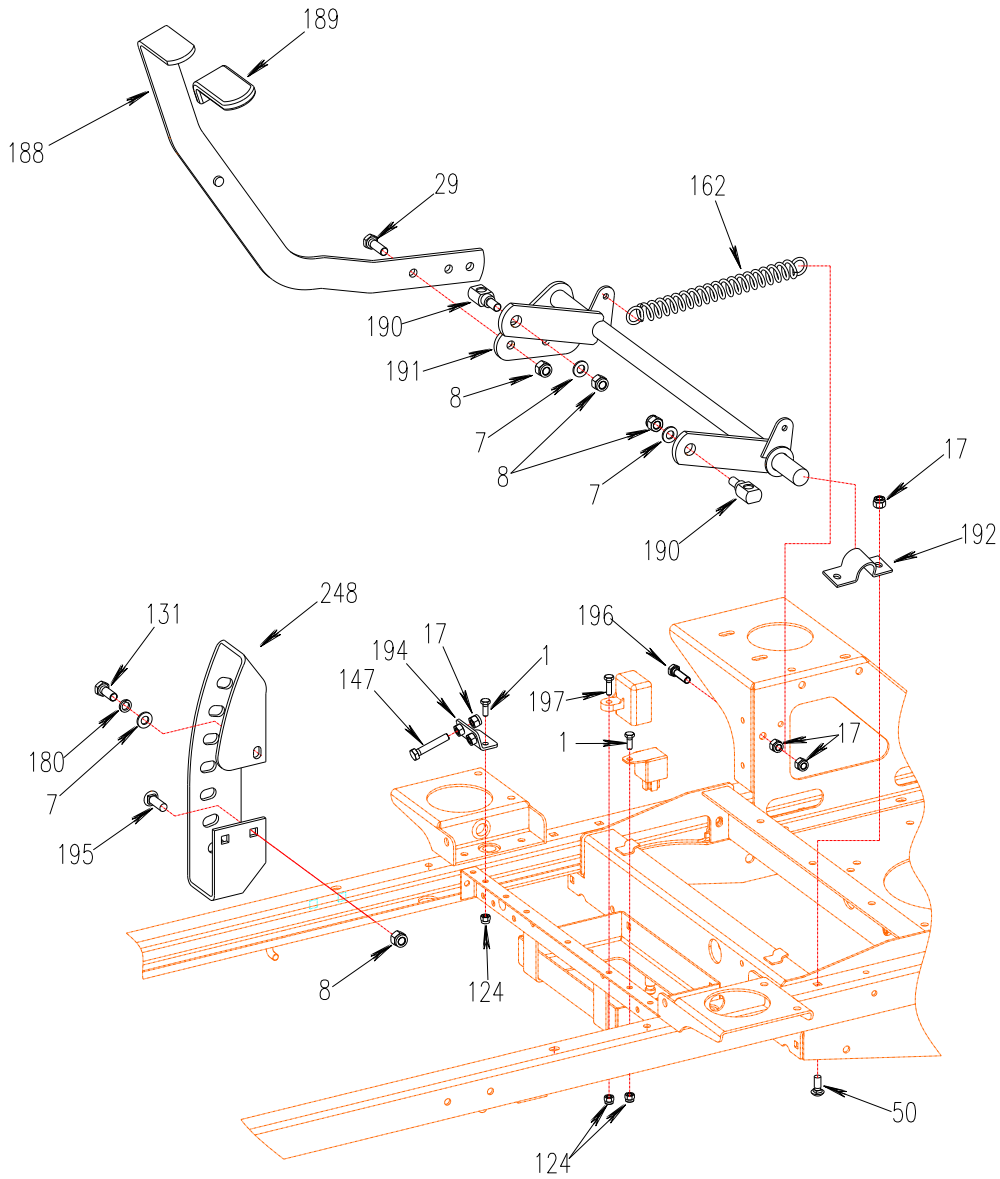

Mower Deck Height Adjustment

Ref	P/N	Description	46XS	50XL	60XL	Ref	P/N	Description	46XS	50XL	60XL
1	B5783-616	Hex hd bolt M6×16	×	×	×	188	5002190	Lift Lever	×	×	×
7	B97.1-10	Flat Washer M10	×	×	×	189	5002025	Handle Grip	×	×	×
8	B6182-10	Locknut M10	×	×	×	190	5002001	Swivel	×	×	×
17	B6182-8	Locknut M8	×	×	×	191	5002360	DeckLiftShaft	×	×	×
29	B5783-1030	Hex Hd Bolt M10×30	×	×	×	192	5002306	Clamp	×	×	×
50	B801-820	Hex Hd Bolt M8×20	×	×	×	194	5002250	Limited Adjustable Plate	×	×	×
124	B6182-6	Locknut M6	×	×	×	195	B801-1030	Bolt M10×30	×	×	×
131	B5783-1025	Bolt M10×25	×	×	×	196	B5783-830	Hex Hd Bolt M8x30	×	×	×
147	B5783-845	Bolt M8×45	×	×	×	197	B5783-620	Bolt M6*20	×	×	×
162	4806004	Idler Spring	×	×	×	248	4602021	Cutting Height	×	×	×
180	B93-10	Washer M10	×	×	×