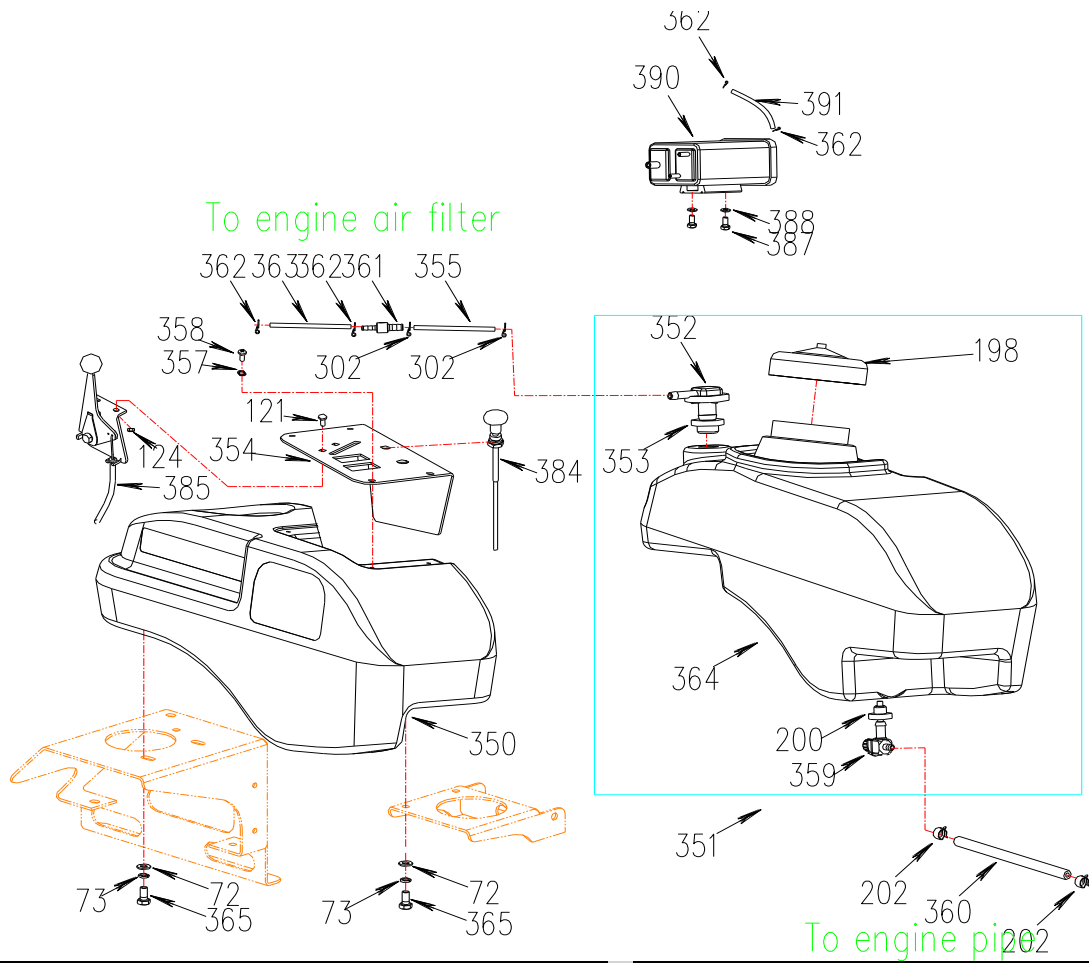

Fuel Tank Assembly

Ref	P/N	Description	46XS	50XL	60XL	Ref	P/N	Description	46XS	50XL	60XL
72	B93-8	Split Lock Washer M8	×	×	×	360	5000144	Fuel Line		×	×
73	B97.1-8	Flat Washer M8	×	×	×		5000141	Fuel Line	×	×	×
198	363413	Fuel Tank Cap	×	×	×	361	5000130	Adaptor	×	×	×
200	533125	Fuel Tank Bushing	×	×	×	362	3307041	Clamp	×	×	×
202	B8870-16	Hose Clamp 10-16	×	×	×	363	5000142	Fuel Line	×	×	×
302	12105-1P68FS-0000	Flexible Clamp	×	×	×		5000143	Fuel Line		×	×
350	823374	Fender	×	×	×	364	5000151A	Fuel Tank	×	×	×
351	822153	Fuel Tank ASM	×	×	×	365	100271	Bolt 5/16-UNC×3/4	×	×	×
352	593370	vent valve	×	×	×	384	4806020	Choke Cable	×	×	×
353	363412	seal ring	×	×	×	385	2806005	Throttle Control ASM	×	×	×
354	5000152A	Control Panel	×	×	×	387	B5783-616	Bolt M6× 16	×	×	×
355	5000140	Fuel Line (Φ8.5×2)	×	×	×	388	B97.1-6	Flat Washer M6	×	×	×
357	B861.1-5	Washer	×	×	×	390	5002438	Carbon canister	×	×	×
358	5000129	Bolt 10-24UNC×1/2	×	×	×	391	5000145	Pipe	×	×	×
359	393044	SHUT-OFF	×	×	×	121	B801-616	Bolt M6× 16	×	×	×
						124	B6182-6	Nut M6	×	×	×