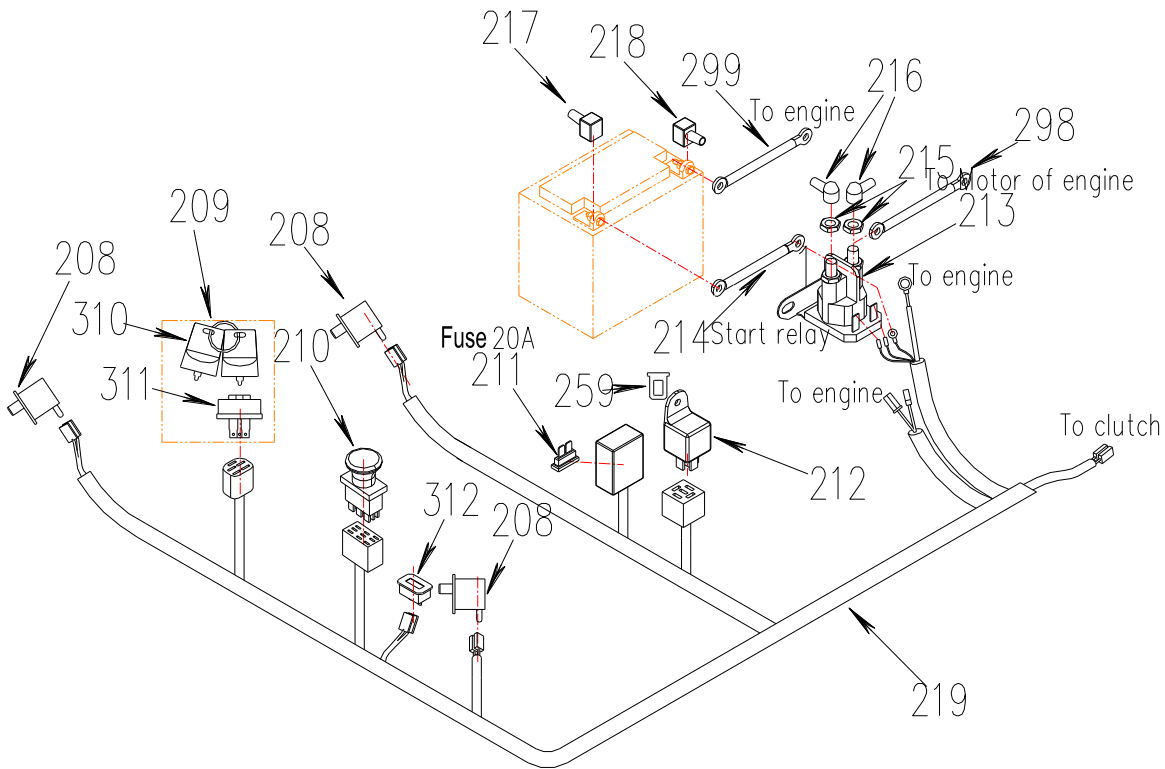

Ref	P/N	Description	46XS	50XL	60XL	Ref	P/N	Description	46XS	50XL	60XL
208	5008003	Plunger Switch	x	x	x	218	3312031	Battery Boot (Negative)	x	x	x
209	5208070	Ignition Switch ASM	x	x	x	219	5008021A	Wiring Harness	x	x	x
210	5208022	Blade Control Switch	x	x	x		5008061	Wiring connection	x	x	x
211	5208007	Fuse 20A	x	x	x	259	5008012	Bracket of Relay	x	x	x
212	5008011	12V Relay	x	x	x	299	5008008	Negative Cable	x	x	x
213	463234	Start-up Relay	x	x	x	298	5008006	Wire to Motor	x	x	x
214	5008004	Positive Cable/Power	x	x	x	310	5208072	Ignition key	x	x	x
215	5008005	Nut 5/16-24UNF	x	x	x	311	5208071	Ignition Switch	x	x	x
216	2808107	Relay Cable Cover	x	x	x	312	523283	Hour Meter	x	x	x
217	3312032	Battery Boot (Positive)	x	x	x