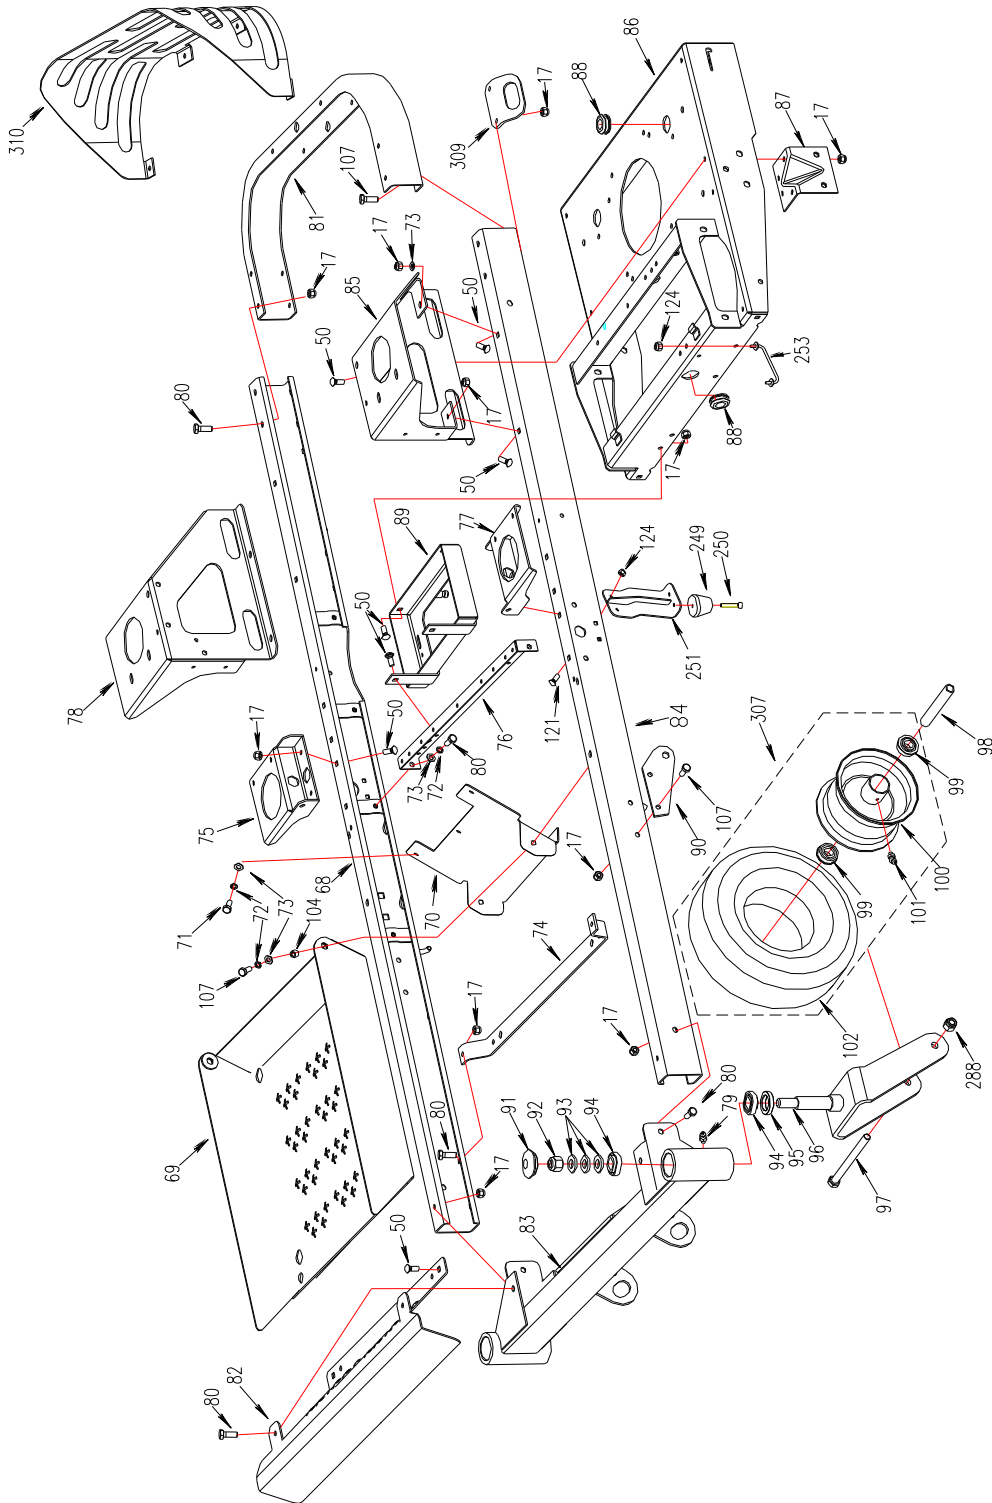

Front Frame Assembly

Front Frame Assembly

Ref	P/N	Description	46XS	50XL	60XL	Ref	P/N	Description	46XS	50XL	60XL
17	B6182-8	Locknut M8	×	×	×	93	5002091	Spring washer M16	×	×	×
50	B801-820	Hex Hd Bolt M8×20	×	×	×	94	B297-32922	Bearing 329/22	×	×	×
68	5002335	Right Beam	×	×	×	95	B9877.1-28407	Grease Seal 28×40×7	×	×	×
69	5002355	Foot Plate	×	×	×	96	5002435	Caster Wheel Yoke	×	×	×
70	5002305	Panel	×	×	×	97	B5782-12180	Bolt M12×180	×	×	×
71	B5783-816	Hex Hd Bolt M8×16	×	×	×	98	5002324	Caster Wheel Bushing	×	×	×
72	B93-8	Split Lock Washer M8	×	×	×	99	5002103	Bearing	×	×	×
73	B97.1-8	Flat Washer M8	×	×	×	100	5002442A	Wheel Rim 6×3.2		×	×
74	5002321	Front Supporting Plate	×	×	×		5000050	Wheel Rim 5×3	×		
75	5002017	Front RH Tank Bracket	×	×	×	101	B1153-6	Grease Fitting M6, 45°	×	×	×
76	5002322	Middle Cross Beam	×	×	×	102	5002411	Tire 13×5		×	×
77	5002016	Front LH Tank Bracket	×	×	×		5002101	Tire 11×4	×		
78	5002310	Rear RH Tank Bracket	×	×	×	104	5002007	Bushing	×	×	×
79	B1152-8	Grease Fitting M8×1	×	×	×	107	B5783-825	Hex Hd Bolt M8×25	×	×	×
80	B5783-820	Bolt M8×20	×	×	×	121	B801-616	Hex Hd Bolt M6×16	×	×	×
81	5002323	Rear Guard	×	×	×	124	B6182-6	Locknut M6	×	×	×
82	5002407	Front Bump	×	×	×	249	5201003	Cushion	×	×	×
83	5002425	Front Beam	×	×	×	250	B70-630	Screw M6×30	×	×	×
84	5002330	Left Beam	×	×	×	251	5002365	Deck Stop	×	×	×
85	5002309	Rear LH Tank Bracket	×	×	×	253	5002390	Wire rod welding	×	×	×
86	5002380	Engine Base Weldment	×	×	×	288	B6182-12	Locknut M12	×	×	×
87	5002085	Frame Brace	×	×	×	307	5002445	Front Wheel(black)		×	×
88	4LZ2.16.4-04	Rubber Bushing M29	×	×	×		5002100	Front Wheel(black)	×		
89	5002336	Battery Tray	×	×	×	309	5009026	Fixed Plate	×	×	×
90	5002408	StabilizerArm Mount	×	×	×	310	5002029A	Rear Engine Guard	×	×	×
91	5002020	Cap,Dust	×	×	×						
92	B6184-16	Nut M16	×	×	×