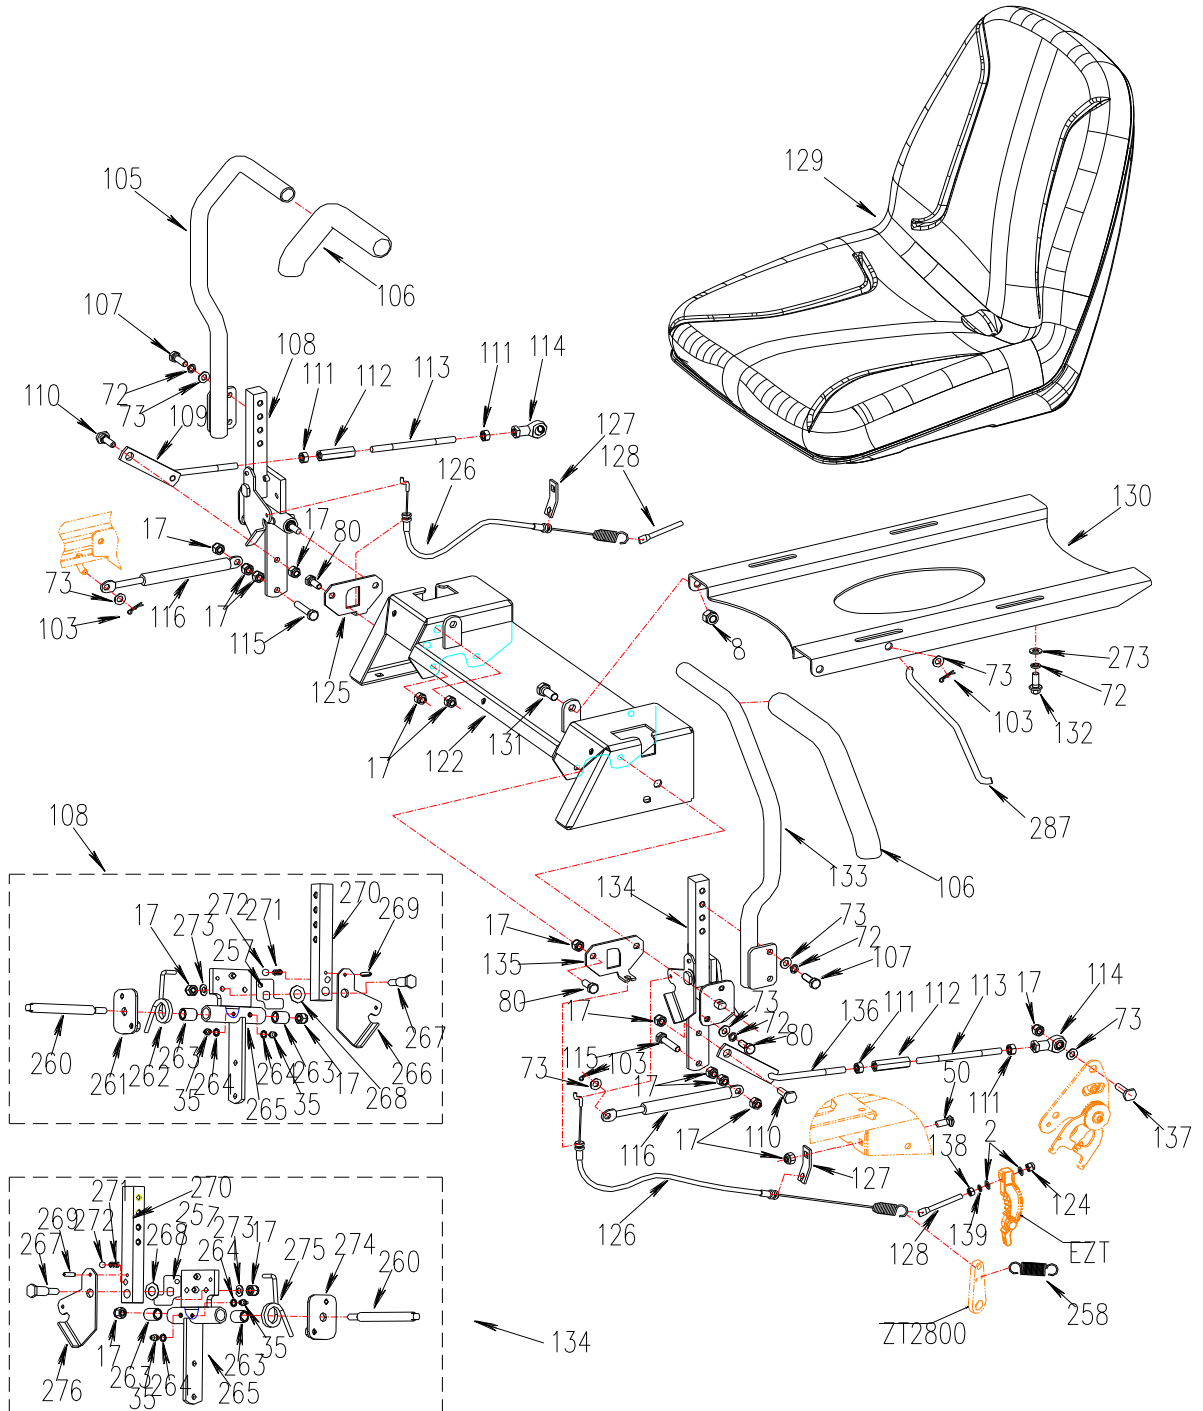

Control Assembly

Ref	P/N	Description	46XS	50XL	60XL	Ref	P/N	Description	46XS	50XL	60XL
2	B97.1-6	Flat Washer M6	×			131	B5783-1025	Bolt M10×25	×	×	×
8	B6182-10	Locknut M10	×	×	×	132	100271	Bolt 5/16-18×3/4	×	×	×
17	B6182-8	Locknut M8	×	×	×	133	5002140A	Left Handle	×	×	×
35	B1152-6	Grease Fitting M6	×	×	×	134	5002341	LH Handle Mount ASM	×	×	×
50	B801-820	Hex Hd Bolt M8×20	×	×	×	135	5002032	Left Switch Bracket	×	×	×
72	B93-8	Split Lock Washer M8	×	×	×	136	5002131	Left Control Link	×	×	×
73	B97.1-8	Flat Washer M8	×	×	×	137	5002009	Axle Pin 2	×	×	×
80	B5783-820	Bolt M8×20	×	×	×	138	B6170-6	Nut M6	×		
103	XSZ56-1-17	Hair Pin	×	×	×	139	B93-6	Lock Washer M6	×		
105	5002145A	Right Handle	×	×	×	257	5002270	Pad	×	×	×
106	5002034	Handle Grip	×	×	×	258	5002260	Brake Tension Spring	×	×	×
107	B5783-825	Hex Hd Bolt M8×25	×	×	×	260	5002111	Pivot Shaft	×	×	×
108	5002343	RH Handle Mount ASM	×	×	×	261	5002347	Spring Bracket RH	×	×	×
109	5002138	RH Control link	×	×	×	262	5002118	Torsion Spring, RH	×	×	×
110	5002008	Shoulder Pin	×	×	×	263	B2685-121618	Oilite Bronze Bearing 12×16×18	×	×	×
111	B6170-8	Locknut M8	×	×	×	264	B861.1-6	Washer M6	×	×	×
112	5002134	Neutral Buckle M8	×	×	×	265	5002120	Pivot Block Weldment	×	×	×
113	5002135	Screw M8	×	×	×	266	5002344	Right Brake Panel	×	×	×
114	SIBJK 8T	Rod End Bearing	×	×	×	267	5002112	Operating Pin Roll	×	×	×
115	B5783-840	Hex Hd Bolt M8×40	×	×	×	268	2806061	Washer M12	×	×	×
116	5205012	Damper	×	×	×	269	B897-520	Pin 5×20	×	×	×
122	5002350	Control Panel Mount	×	×	×	270	5002113	Pole	×	×	×
124	B6182-6	Locknut M6	×			271	5002114	Spring	×	×	×
125	5002031	Right Switch Bracket	×	×	×	272	B308-4	Steel Ball SR4	×	×	×
126	5002210	Brake Cable	×	×	×	273	2800006	Flat Washer M8	×	×	×
127	5002005	Cable Mount Bracket	×	×	×	274	5002345	Spring Bracket LH	×	×	×
128	5002026	Brake Adjustment Link	×			275	5002117	Torsion Spring, LH	×	×	×
129	5000098	Seat	×	×	×	276	5002342	Left Brake Panel	×	×	×
130	5000081A	Seat Plate	×	×	×	287	5000002	Seat Pull Rod	×	×	×