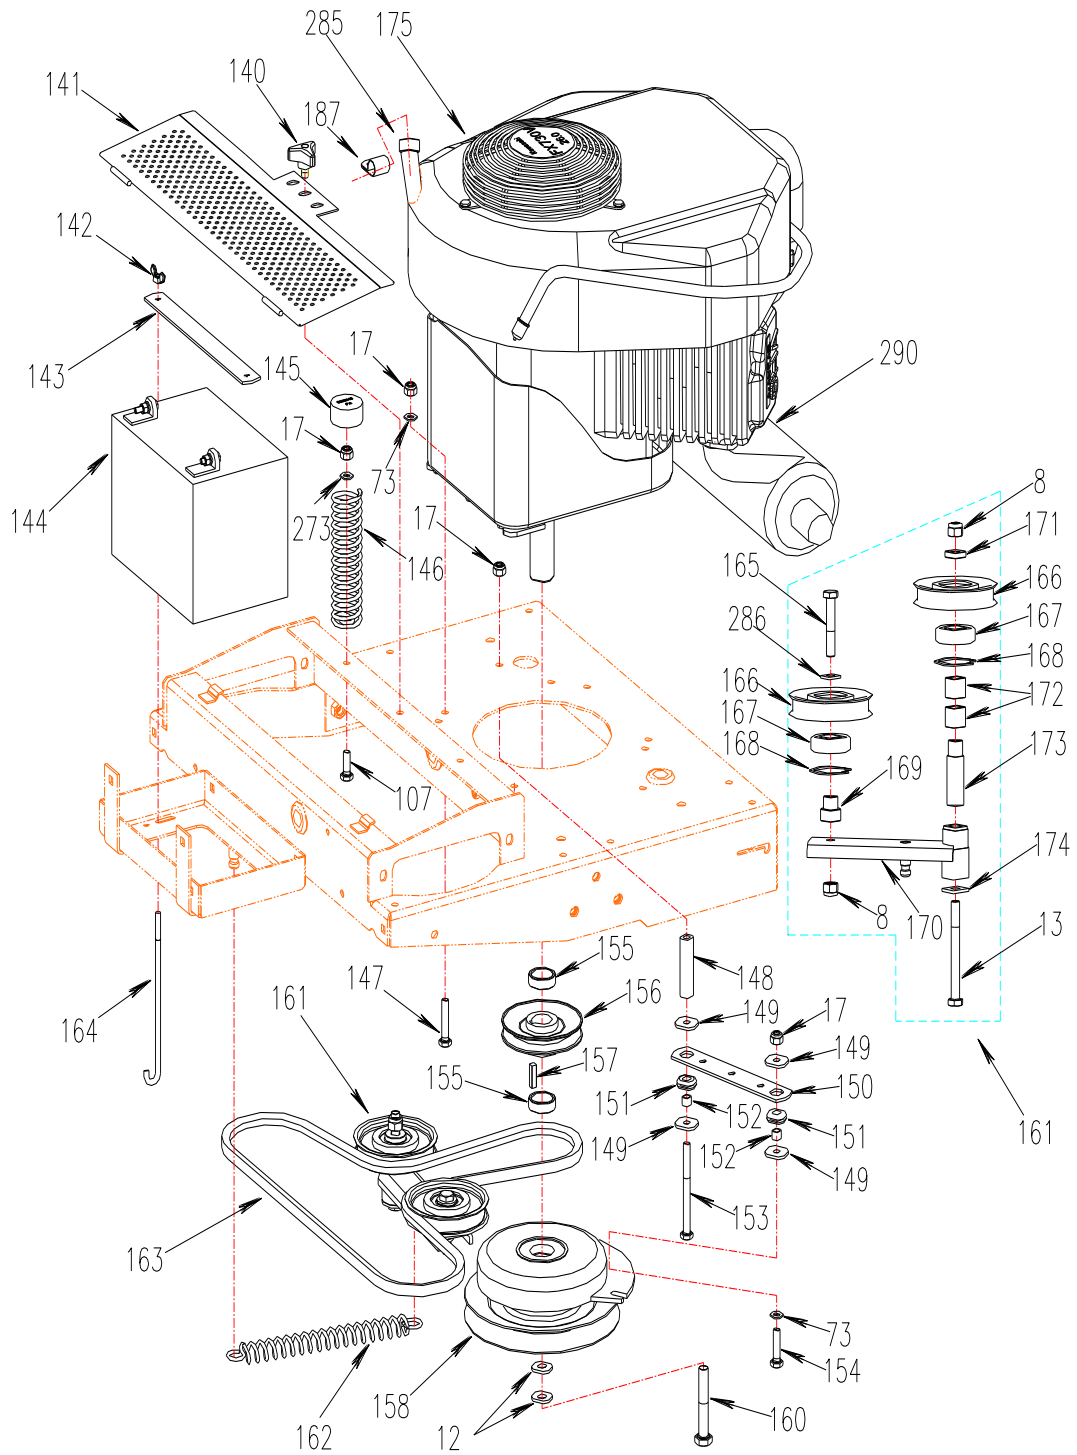

Engine System

Ref	P/N	Description	46XS	50XL	60XL
8	B6182-10	Locknut M10	×	×	×
12	5201061	Washer	×	×	×
13	B5782-10100	Bolt M10×100	×	×	×
17	B6182-8	Locknut M8	×	×	×
73	B97.1-8	Flat Washer M8	×	×	×
107	B5783-825	Hex Hd Bolt M8×25	×	×	×
140	3302190	Three-Arm Knob	×	×	×
141	5002385	Fan Cover	×	×	×
142	B62-6	Nut M6	×	×	×
143	3203004	Battery Strap	×	×	×
144		Battery	×	×	×
145	5203045	Spring Cover	×	×	×
146	5002022	Spring	×	×	×
147	B5783-835	Hex Hd Bolt M8×35	×	×	×
	5203435	Bolt 3/8-16UNC×1-1/2		×	×
148	5002371	Clutch Stop Spacer	×	×	×
149	5203408	Washer	×	×	×
150	5203411	Clutch Stop Strap	×	×	×
151	5203410	Rubber Washer M17	×	×	×
152	5203409	Bushing	×	×	×
153	B5782-890	Hex Hd Bolt M8×90	×	×	×
154	B5783-835	Hex Hd Bolt M8×35	×	×	×
155	3607002	Bushing	×	×	×
156	5002152	Pump Drive Pulley	×	×	×
157	5203405	Key 6.35×25	×	×	×
158	463564	Clutch	×		
	4804005A	Clutch		×	×
160	5203412	Bolt 7/16-20UNF×3	×	×	×

Ref	P/N	Description	46XS	50XL	60XL
161	5002160	Tension Pulley Assembly	×		
	6012010	Tension Pulley Assembly		×	×
162	4806004	Idler Spring	×	×	×
163	5002004	Pump Drive Belt	×		
	6012004	Pump Drive Belt		×	×
164	5208203	hook rod	×	×	×
165	B5782-1060	Bolt M10×60	×	×	×
166	5002175	Tension Idler	×	×	×
167	B276-6303RS	Bearing 6303-2RS	×	×	×
168	B893.2-47	Snap Ring M47	×	×	×
169	5002161	Spacer	×	×	×
170	5002165	Idler Fixed seat	×		
	6012011	Idler Fixed seat		×	×
171	5002164	Padding block	×	×	×
172	B2685-202420	Bearing 20×24×20	×	×	×
173	5002163	Pivot Bushing	×	×	×
174	3307004	Washer M11	×	×	×
175		Kawasaki FR651V	×		
		Kawasaki FR691V		×	×
187	3601020	Clamp	×	×	
273	2800006	Flat Washer M8	×	×	×
285	5203420	Oil Drain Hose	×	×	×
286	3302058	Washer M10	×	×	×
290	5002268	Muffler(Kawasaki FR)	×	×	×