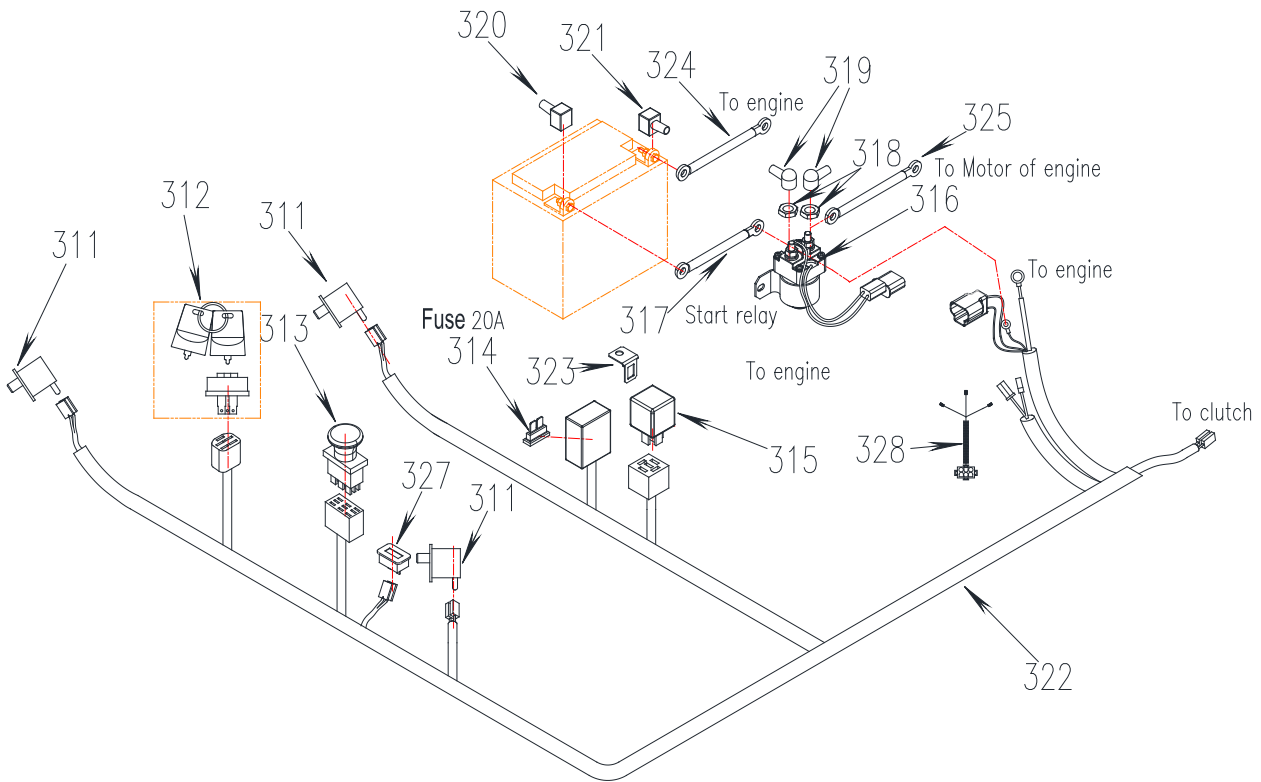

Ref	P/N	Description	46XP	50XP	60XP	Ref	P/N	Description	46XP	50XP	60XP
311	5008003	Plunger Switch	x	x	x	320	3312032	Battery Boot (Positive)	x	x	x
312	5208070	Ignition Switch ASM	x	x	x	321	3312031	Battery Boot (Negative)	x	x	x
313	5208022	Blade Control Switch	x	x	x	322	5008621B	Wiring Harness	x	x	x
314	5208007	Fuse 20A	x	x	x	323	5008012	Bracket of Relay	x	x	x
315	5008011	12V Relay	x	x	x	324	423118	Negative Cable	x	x	x
316	463234	Start-up Relay	x	x	x	325	3609004	Wire to Motor	x	x	x
317	423116	Positive Cable/Power Wire	x	x	x	327	523283B	Hour Meter	x	x	x
318	5008005	Nut 5/16-24UNF	x	x	x	328	5208033	Wiring Harness (Loncin)	x	x	x
319	2808107	Relay Cable Cover	x	x	x