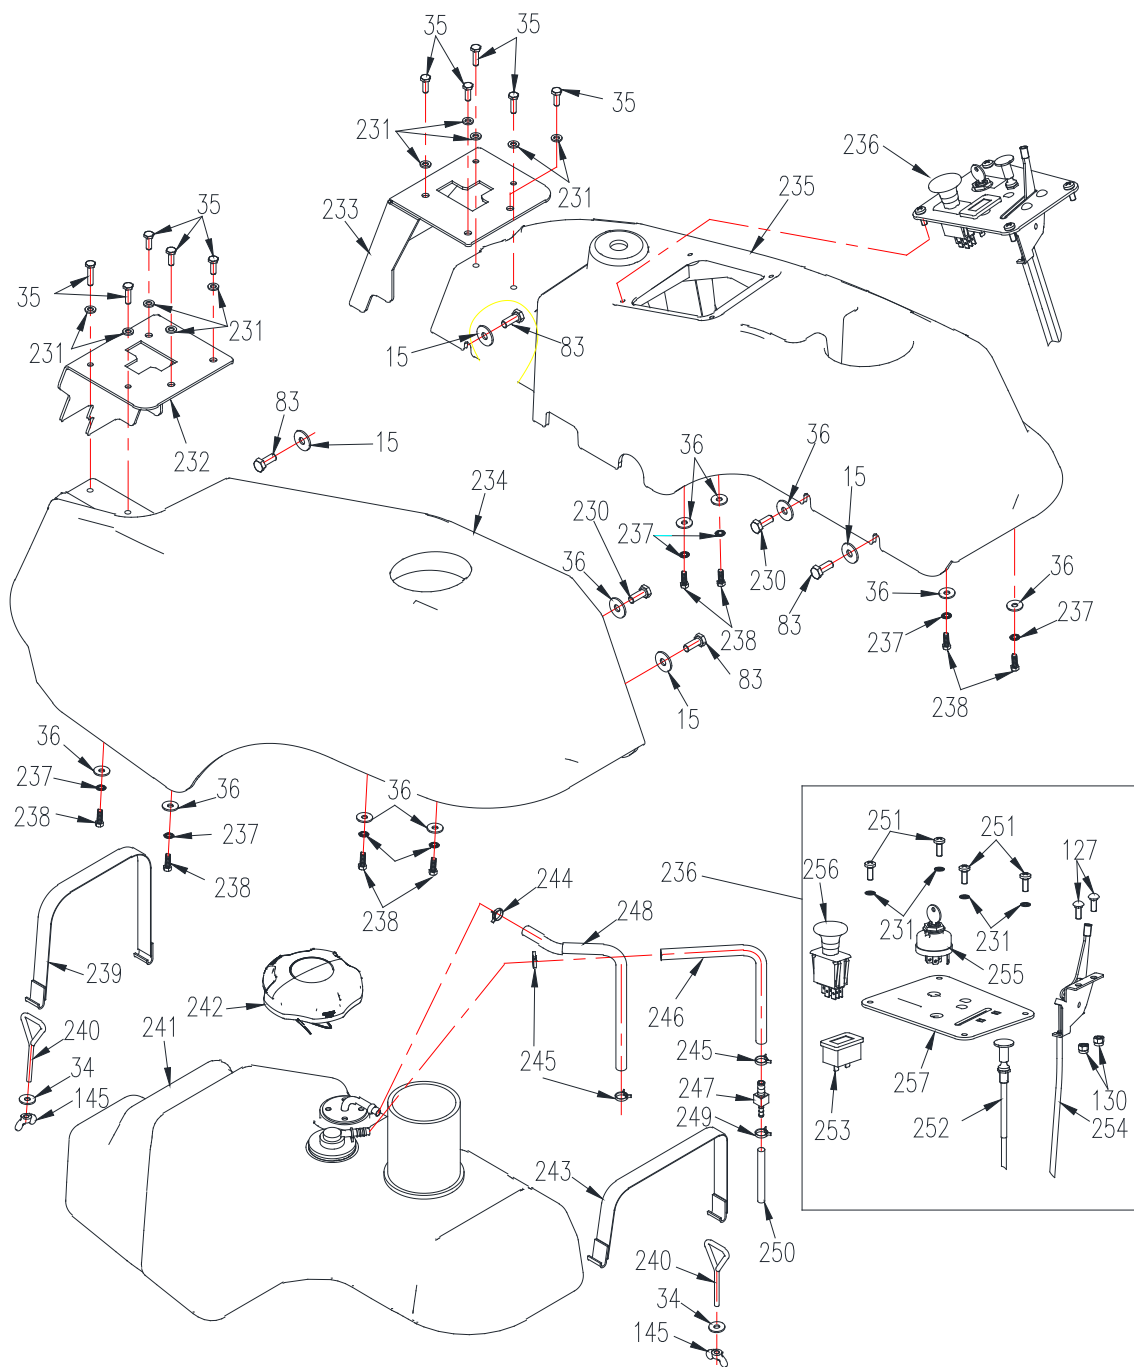

Fuel Tank Assembly

Fuel Tank Assembly

Ref	P/N	Description	46XP	50XP	60XP	Ref	P/N	Description	46XP	50XP	60XP
15	B96-8	Flat washer M8	x	x	x	242	363413	Fuel Tank Cap	x	x	x
34	B96-6	Flat washer M6	x	x	x	243	5000667	Fuel Tank Pressing Strap	x	x	x
35	B5783-616	Bolt M6×16	x	x	x	244	B8870-16	Hose Clamp 12-16	x	x	x
83	B5783-820	Bolt M8×20	x	x	x	245	QB673-12	Flexible Clamp	x	x	x
130	B6182-6	Locknut M6	x	x	x	246	5000140A	Fuel Line	x	x	x
145	B62-6	Nut M6	x	x	x	247	5000130	Adaptor	x	x	x
231	B1972-A12.5	Washer	x	x	x	248	5000144A	Fuel Line	x	x	x
232	5000605	Left Mask	x	x	x	249	3307041	Clamp	x	x	x
233	5000606	Right Mask	x	x	x	250	5000145A	Fuel Line (8.5×2)	x	x	x
234	5000654	Left Decoration	x	x	x	251	B818-616	Bolt M6×16	x	x	x
235	5000653	Right Decoration	x	x	x	252	4806020	Chock Cable	x	x	x
236	5000651	Control Panel ASM	x	x	x	253	523283B	Hour Meter	x	x	x
238	B5285-5.5×19	Bolt M5.5×19	x	x	x	254	2806005	Throttle Control ASM	x	x	x
239	5000657	Fuel Tank Pressing Strap	x	x	x	255	5208070	Ignition Switch ASM	x	x	x
240	2833024	Rold Weldment	x	x	x	256	5208022	Blade Control Sw itch	x	x	x
241	5000655	Fuel Tank	x	x	x	257	5000652	Control Panel	x	x	x