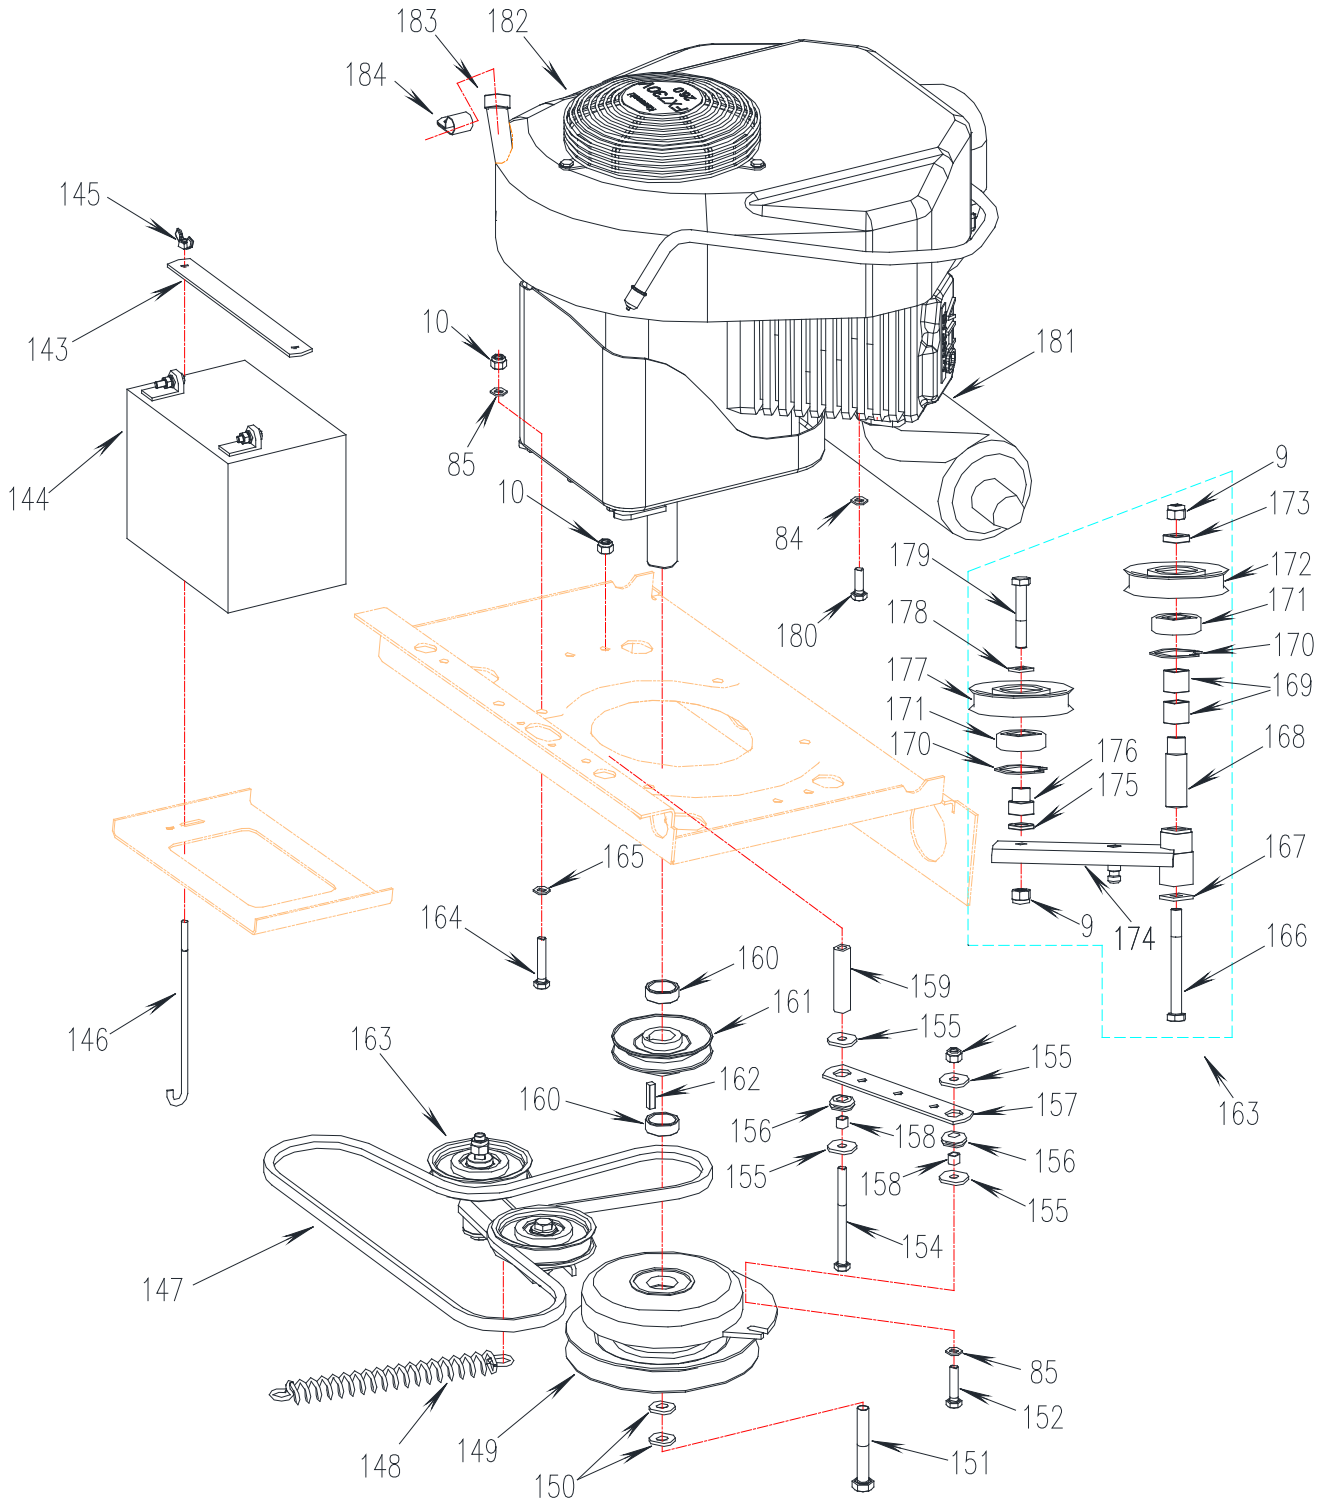

Engine System

Ref	P/N	Description	46XP	50XP	60XP	Ref	P/N	Description	46XP	50XP	60XP
9	B6182-10	Locknut M10	x	x	x	165	B93-10	Lock Washer M10	x	x	x
10	B6182-8	Locknut M8	x	x	x		B1972-A20-1	Washer (Loncin)	x	x	x
84	B93-8	Lock Washer M8	x	x	x	166	B5782-10100	Bolt M10×100	x	x	x
85	B97.1-8	Flat Washer M8	x	x	x	167	3307004	Washer M11	x	x	x
143	3203004	Battery Strap	x	x	x	168	5002163	Pivot Bushing	x	x	x
144		Battery	x	x	x	169	B2685-202420	Bearing 20×24×20	x	x	x
145	B62-6	Nut M6	x	x	x	170	B893.2-47	Snap Ring M47	x	x	x
146	5208203	hook rod	x	x	x	171	B276-6303RS	Bearing 6303-2RS	x	x	x
147	6012004	Pump Drive Belt	x	x	x	172	5002175	Tension Idler	x	x	x
148	4806004	Idler Spring	x	x	x	173	5002164	Padding block	x	x	x
149	463564	Clutch	x			174	6012011	Idler Fixed seat	x	x	x
	4804005A	Clutch		x	x	175	4808002	Washer	x	x	x
150	5201061	Washer	x	x	x	176	5002161	Spacer	x	x	x
151	5203412	Bolt 7/16-20UNF×3	x	x	x	177	6012015	Tension Idler	x	x	x
152	B5783-835	Bolt M8×35	x	x	x	178	3302058	Washer 10	x	x	x
154	B5782-890	Bolt M8×90	x	x	x	179	B5782-1050	Bolt M10×50	x	x	x
155	5203408	Washer	x	x	x	180	B5783-820	Bolt M8×20	x	x	x
156	5203410	Rubber Washer M17	x	x	x		B6170-8	Nut M8	x	x	x
157	5203411	Clutch Stop Strap	x	x	x	181	5002268	Muffler(Kawasaki FR)	x	x	x
158	5203409	Bushing	x	x	x		P5908	Muffler(Loncin)	x	x	x
159	5002371	Clutch Stop Spacer	x	x	x	182		Kawasaki FR651V	x		
160	3607002	Bushing	x	x	x			Kawasaki FR691V		x	x
161	5002152	Pump Drive Pulley	x	x	x			LC2P77F/708CC-A	x	x	
162	5203405	Key 6.35×25	x	x	x			LC2P82F/803CC-A			x
163	6012010A	Tension Pulley Assembly	x	x	x						
164	5203435	Bolt 3/8-16UNC×1-1/2	x	x	x						
	5002494	Bolt 3/8-16×1-1/8 HWH THD FRMG	x	x	x