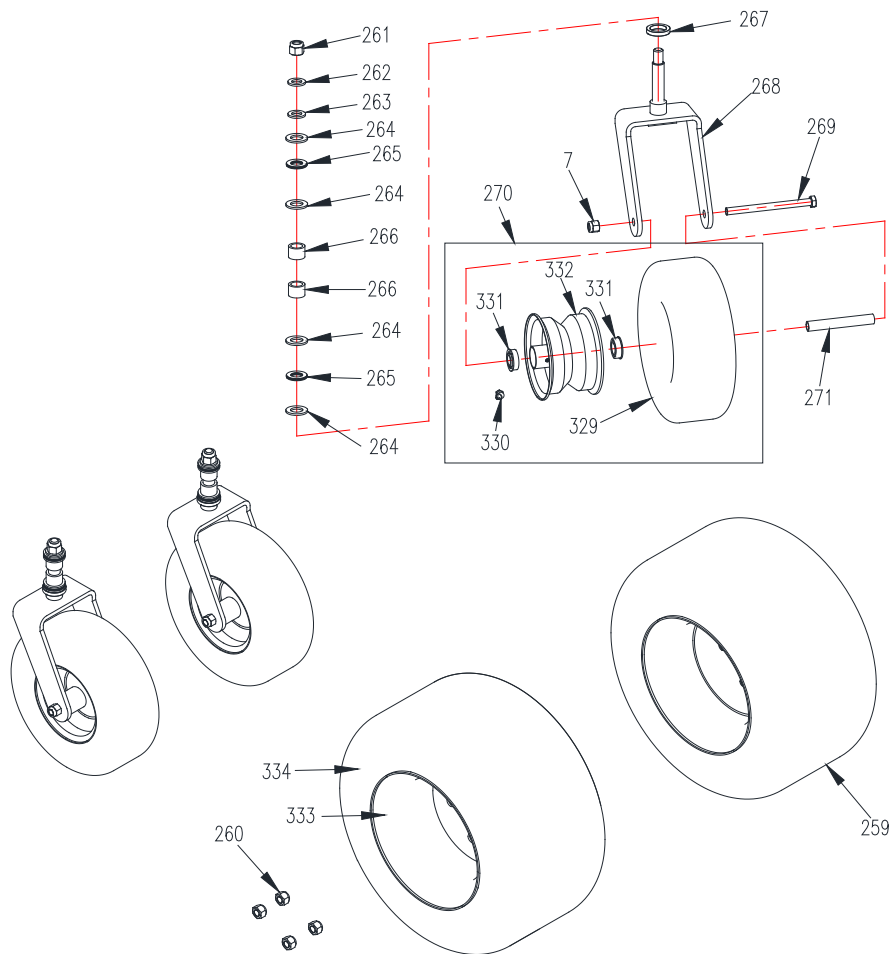

Tire Combination

Ref	P/N	Description	46XP	50XP	60XP	Ref	P/N	Description	46XP	50XP	60XP
7	B6182-12	Locknut M12	x	x	x	269	B5782-12150	Bolt 12x150	x		
							B5782-12180	Bolt 12x180		x	x
						270	5002100	Front Wheel (white)	x		
							5002445	Front Wheel (white)		x	x
259	5000050	Drive Wheel 18x9.5-8	x			271	5002092	Caster Wheel Bushing	x		
	5000060	Drive Wheel 20x10-8		x	x		5002431	Caster Wheel Bushing		x	x
260	5000001	Nut 1/2-20UNF	x	x	x	329	5002101	Tire 11x4	x		
261	B6184-16	Locknut M16	x	x	x		5002411	Tire 13x5		x	x
262	B97.1-16	Flat Washer M16	x	x	x	330	B1153-6	Grease Fitting M6, 45°	x	x	x
263	B1972-A31.5	Washer	x	x	x	331	5002103	Bearing	x	x	x
264	B97.1-20	Flat Washer M20	x	x	x	332	5002102	Wheel Rim 5x3	x		
265	B7915- AXK2035	Bearing AXK20x35	x	x	x		5002442	Wheel Rim 6x3.2		x	x
266	B290-HKH2020	Bearing HKH20x20	x	x	x	333	5000052	Wheel Rim 8x7	x	x	x
267	B9877.1-28407	Grease Seal 28x40x7	x	x	x	334	5000051	Tire 18x9.5-8	x		
268	5002095A	Caster Wheel Yoke	x				5000056	Tire 20x10-8		x	x
	5002435C	Caster Wheel Yoke		x	x