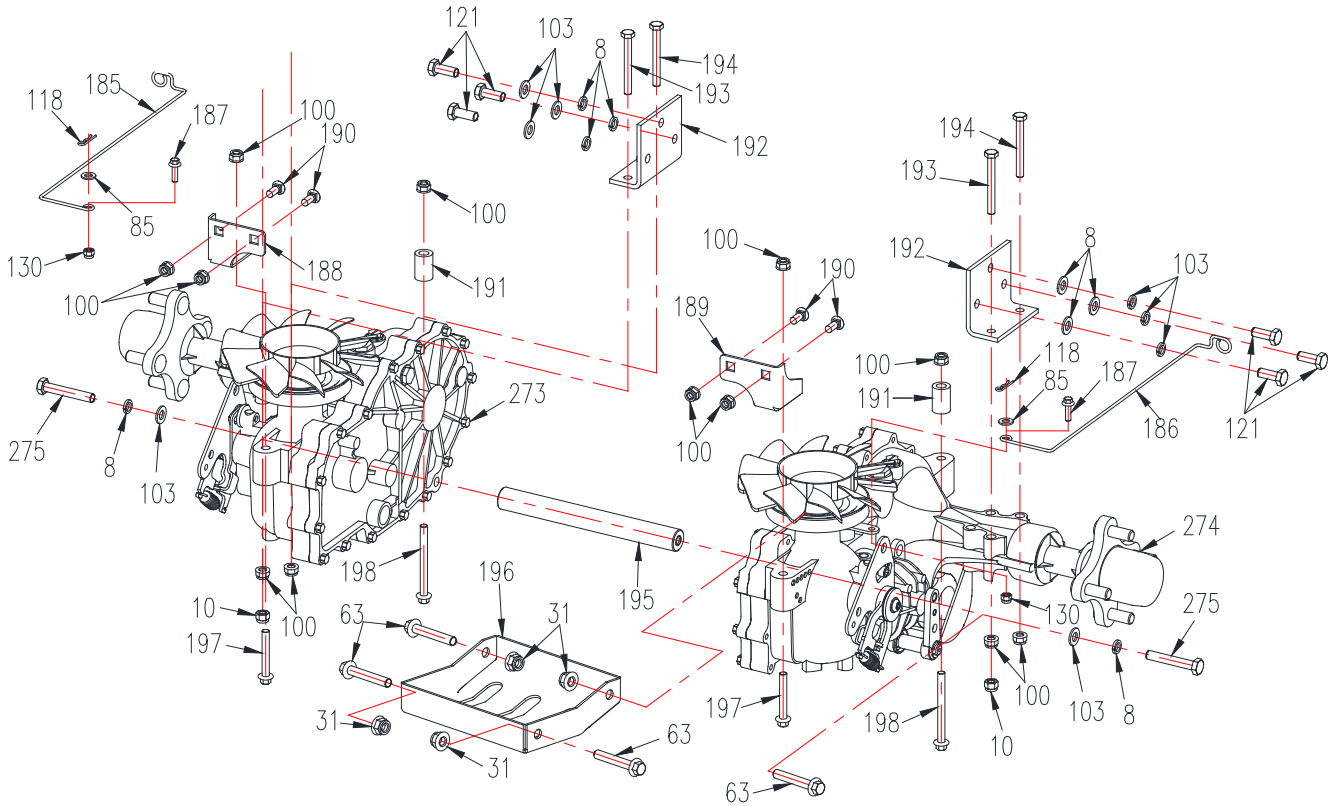

Driving System

Ref	P/N	Description	46XP	50XP	60XP	Ref	P/N	Description	46XP	50XP	60XP
8	B97.1-10	Flat Washer M10	x	x	x	190	B801-820	Bolt M8×20	x	x	x
10	B6182-8	Locknut M8	x	x	x	191	5002673	Idler Spacer Bushing	x	x	x
31	B6183-10	Locknut M10	x	x	x	192	5002013	Outer Axle Bracket	x	x	x
63	B5787-1060	Bolt M10×60	x			193	B5782-870	Bolt M8×70	x		
85	B97.1-8	Flat Washer M8	x	x	x		B5782-880	Bolt M8×80		x	x
100	B6183-8	Locknut M8	x	x	x	194	B5782-870	Bolt M8×70	x	x	x
103	B93-10	Lock Washer M10	x	x	x	195	6012020	Axle		x	x
118	XSZ56-1-17	Hair Pin	x			196	5002657	Connecting Seat	x		
130	B6182-6	Locknut M6		x	x	197	B5787-855	Bolt M8×55	x	x	x
185	5002024	Release, Hydro RH	x			198	B5787-885	Bolt M8×85	x	x	x
	6012009	Release, Hydro RH		x	x	273	5002011A	Right Drive Axle	x		
186	5002023	Release, Hydro LH	x				6012014A	Right Drive Axle		x	x
	6012008	Release, Hydro LH		x	x	274	5002010A	Left Drive Axle	x		
187	B5787-620	Bolt M6×20		x	x		6012013A	Left Drive Axle		x	x
188	5002655	Fixed Plate, Front RH	x	x	x	275	B5782-1060	Bolt M10×60		x	x
189	5002656	Fixed Plate, Front LH	x	x	x