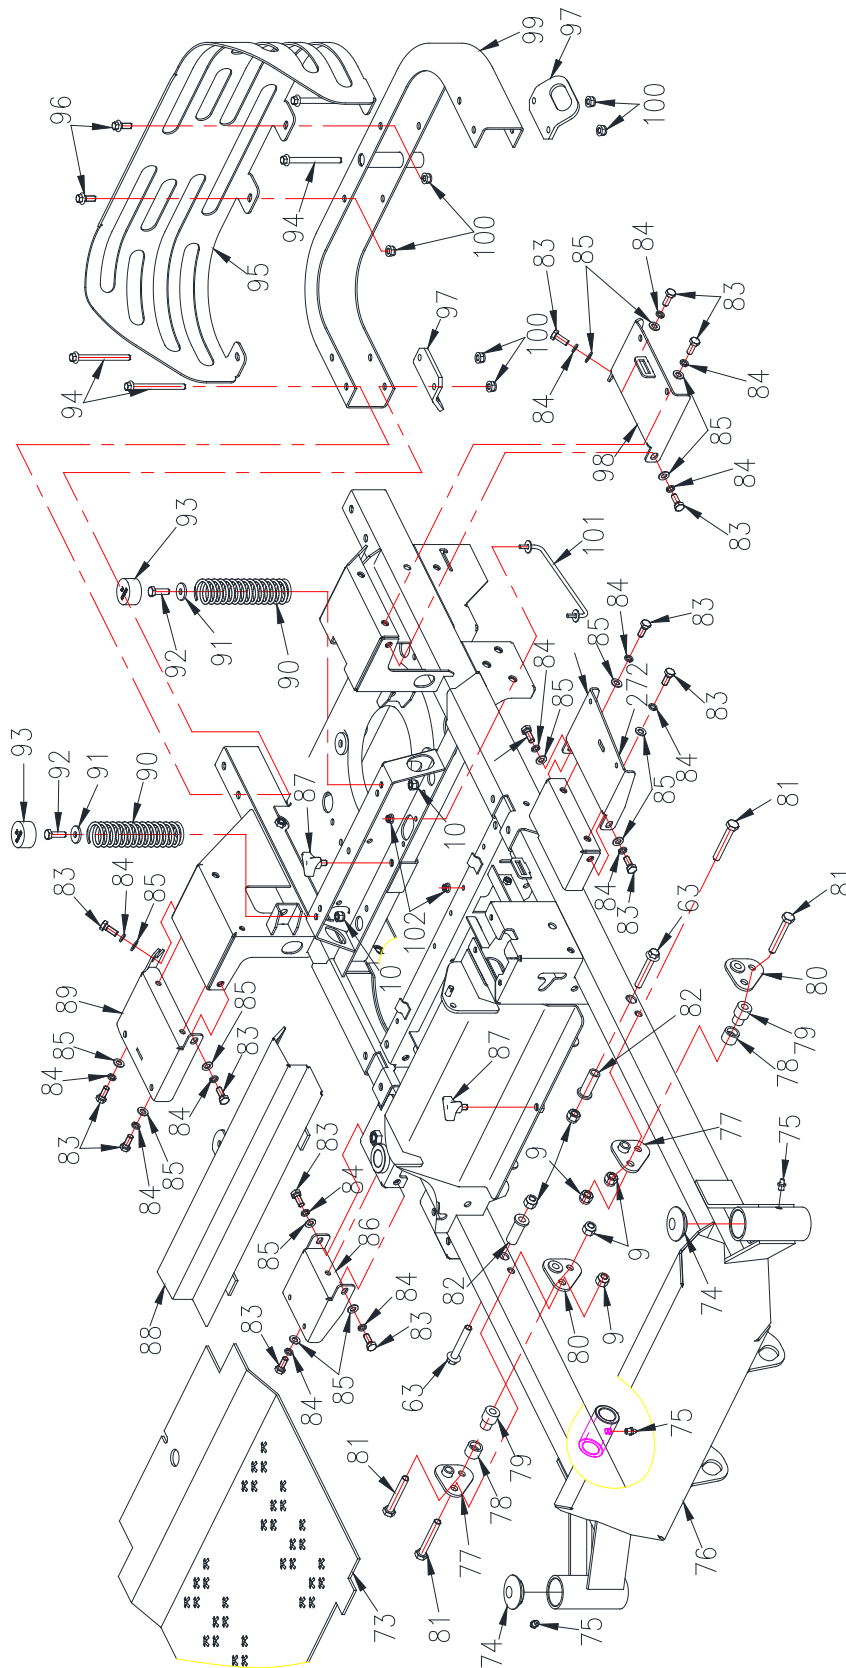

Front Frame Assembly

Front Frame Assembly

Ref	P/N	Description	46XP	50XP	60XP	Ref	P/N	Description	46XP	50XP	60XP
9	B6182-10	Locknut M10	x	x	x	87	3302190	Three-Arm Knob	x	x	x
10	B6182-8	Locknut M8	x	x	x	88	5002385A	Fan Cover	x	x	x
63	B5787-1060	Bolt M10x60	x			89	5002681	Rear Support Plate RH	x	x	x
73	5002643	Foot Plate	x	x	x	90	5002022	Spring	x	x	x
74	5002020	Cap,Dust	x	x	x	91	2802183B	Washer	x	x	x
75	B1152-8	Grease Fitting M8x1	x	x	x	92	B5783-825	Bolt M8x25	x	x	x
76	5002601	Frame	x	x	x	93	5203045	Spring Cover	x	x	x
77	5000610	Front Hanging Plate		x	x	94	B5787-890	Bolt M8x90	x	x	x
78	5000614	Spacer		x	x	95	5002659	Rear Engine Guard	x	x	x
79	5000613	Spacer		x	x	96	B5787-820	Bolt M8x20	x	x	x
80	5000615	Front Hanging Plate		x	x	97	5009026	Fixed Plate	x	x	x
81	B5782-1065	Bolt M10x65		x	x	98	5002678	Rear Support Plate RH	x	x	x
82	5000607	Spacer	x			99	5002707	Rear Guard	x	x	x
83	B5783-820	Bolt M8x20	x	x	x	100	B6183-8	Locknut M8	x	x	x
84	B93-8	Lock Washer M8	x	x	x	101	5002390A	Wire rod welding	x	x	x
85	B97.1-8	Flat Washer M8	x	x	x	102	B6183.1-6	Locknut M6	x	x	x
86	5002688	Front Support Plate RH	x	x	x	272	5002686	Front Support Plate LH	x	x	x