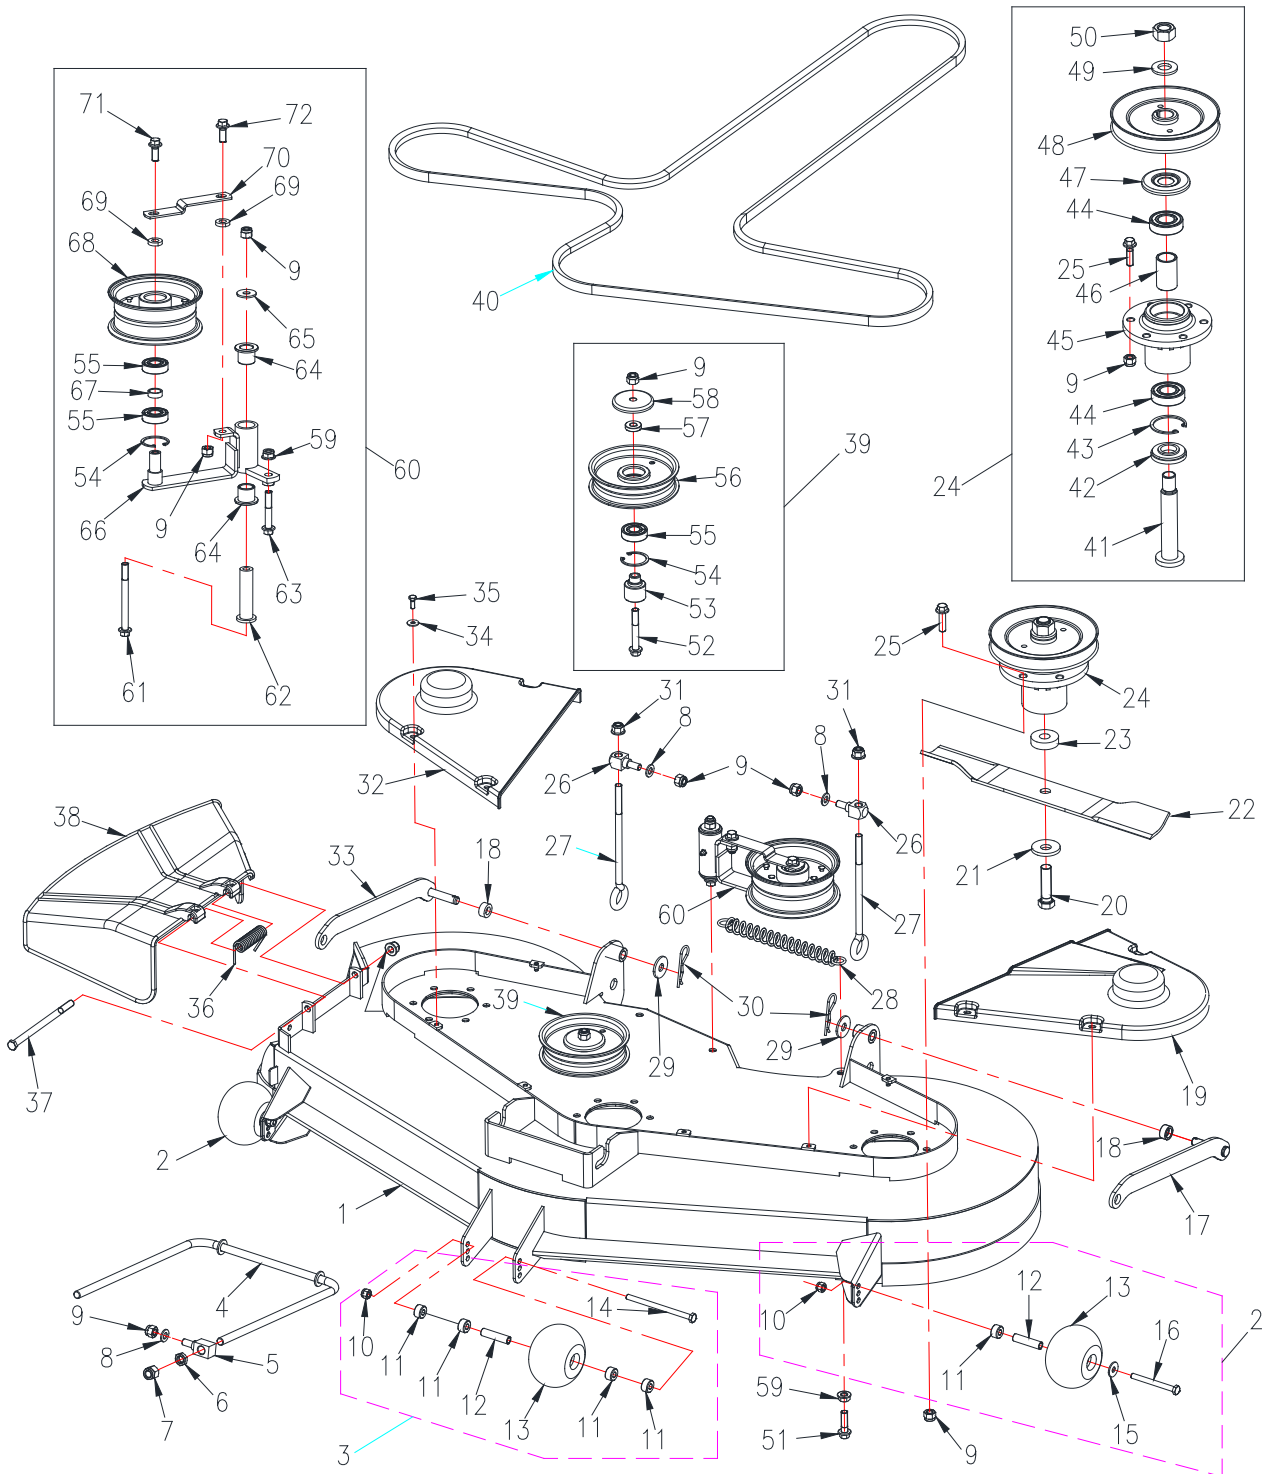

Mower Deck Assembly

Mower Deck Assembly

Ref	P/N	Description	46XP	50XP	60XP	Ref	P/N	Description	46XP	50XP	60XP
1	4601340	Deck Weldment	x			35	B5783-616	Hex hd bolt M6×16	x	x	x
	5001340	Deck Weldment		x		36	5001007	Torsion Spring	x	x	x
	6011040	Deck Weldment			x	37	2802008	Bolt M10*160	x	x	x
2	5001335	Anti Scalp Roller ASM	x	x	x		5001004	Discharge Chute	x	x	x
3	5001330A	Anti Scalp Roller ASM	x	x	x	39	5201010	Tension Pulley ASM	x	x	x
4	5001304	Front Deck Support Rod	x	x	x	40	4601002	Blade Drive Belt	x		
5	5001607	Support Rod Pivot Bushing	x	x	x		5001002	Blade Drive Belt		x	
6	B6172-12	Locknut M12	x	x	x		6011001	Blade Drive Belt			x
7	B6182-12	Locknut M12	x	x	x	41	5201051	Spindle Shaft	x		
8	B97.1-10	Flat Washer M10	x	x	x		6011143	Spindle Shaft		x	x
9	B6182-10	Locknut M10	x	x	x	42	5201043	Lower Dust Guard	x	x	x
10	B6182-8	Locknut M8	x	x	x	43	B893.2-52	Snap Ring M52	x	x	x
11	5001332A	Bushing 2	x	x	x	44	B276-6205RS	Bearing 6205-2RS	x	x	x
12	5001334	Bolt Sleeve	x	x	x	45	5201050	Spindle Housing	x	x	x
13	5001333	Floating Roller	x	x	x	46	5201049	Spindle Bearing Spacer	x	x	x
14	B5782-8120	Bolt M8×120	x	x	x	47	5201044	Upper Dust Guard	x	x	x
15	B96-8	Flat washer M8	x	x	x	48	4601356	Blade Pulley	x		
16	B5782-880	Bolt M8×80	x	x	x		5001306	Blade Pulley		x	
17	5001601	Left Hanging Plate	x	x	x		6011141	Blade Pulley			x
18	5001603	Bearing Spacer	x	x	x	49	5201048	Washer (2)	x	x	x
19	4601120	Left Belt Cover	x			50	B6173-20	Nut M20×1.5			
	5001017	Left Belt Cover		x			B6171-20	Nut M20×1.5	x	x	x
	6011002	Left Belt Cover			x	51	B5787-1035	Bolt M10×35		x	
20	B5785-161560	Bolt M16×1.5×60	x	x	x	52	B5787-1070	Bolt M10×70	x	x	x
21	5201042	Washer (1)	x	x		53	5201011	Idler Spacer Bushing	x	x	x
22	4601001U	Blade	x			54	B893.1-40	Snap Ring M40	x	x	x
	5001001U	Blade		x		55	B276-6203RS	Bearing 6203-2RS	x	x	x
	6001004U	Blade			x	56	5201012	Idler Pulley	x	x	x
23	5001307	Blade Washer	x	x	x	57	5002164	Padding Block	x	x	x
24	4601355	Spindle Assembly	x			58	5201291	Bearing Cover	x	x	x
	5001305	Spindle Assembly		x		59	B6177-10	Locknut M10	x	x	x
	6011140	Spindle Assembly			x	60	5001080	Tension Pulley ASM	x	x	x
25	B5787-1035	Bolt M10×35	x	x	x	61	B5787-10110	Bolt M10×110	x	x	x
26	5001607	Support Rod Pivot Bushing	x	x	x	62	5001081	Pivot Tensioner Mount	x	x	x
27	5001008	Deck lift Rod	x			63	B5787-1060	Bolt M10×60	x	x	x
	5001401	Deck lift Rod		x	x	64	3301003	Olite bronze bushing	x	x	x
28	5004107	Tension Spring				65	5001083	Washer M10	x	x	x
	4211004	Tension Spring	x	x	x	66	5001090	Deck Belt Tension Arm	x	x	x
	5207015	Tension Spring				67	5201077	Bearing Spacer	x	x	x
29	5001006	Washer M12	x	x	x	68	5201064	Tension Pulley	x	x	x
30	4806002	Hair Pin	x	x	x	69	5201078	Bearing Spacer M10	x	x	x
31	B6183-10	Locknut M10	x	x	x	70	5201062	Tension Pulley Brace	x	x	x
32	4601119	Right Belt Cover	x			71	B5787-1025	Bolt M10X25	x	x	x
	5001016	Right Belt Cover		x		72	B5787-1030	Bolt M10X30	x	x	x
	6011003	Right Belt Cover			x						
33	5001604	Right Hanging Plate	x	x	x						
34	B96-6	Flat washer M6	x	x	x