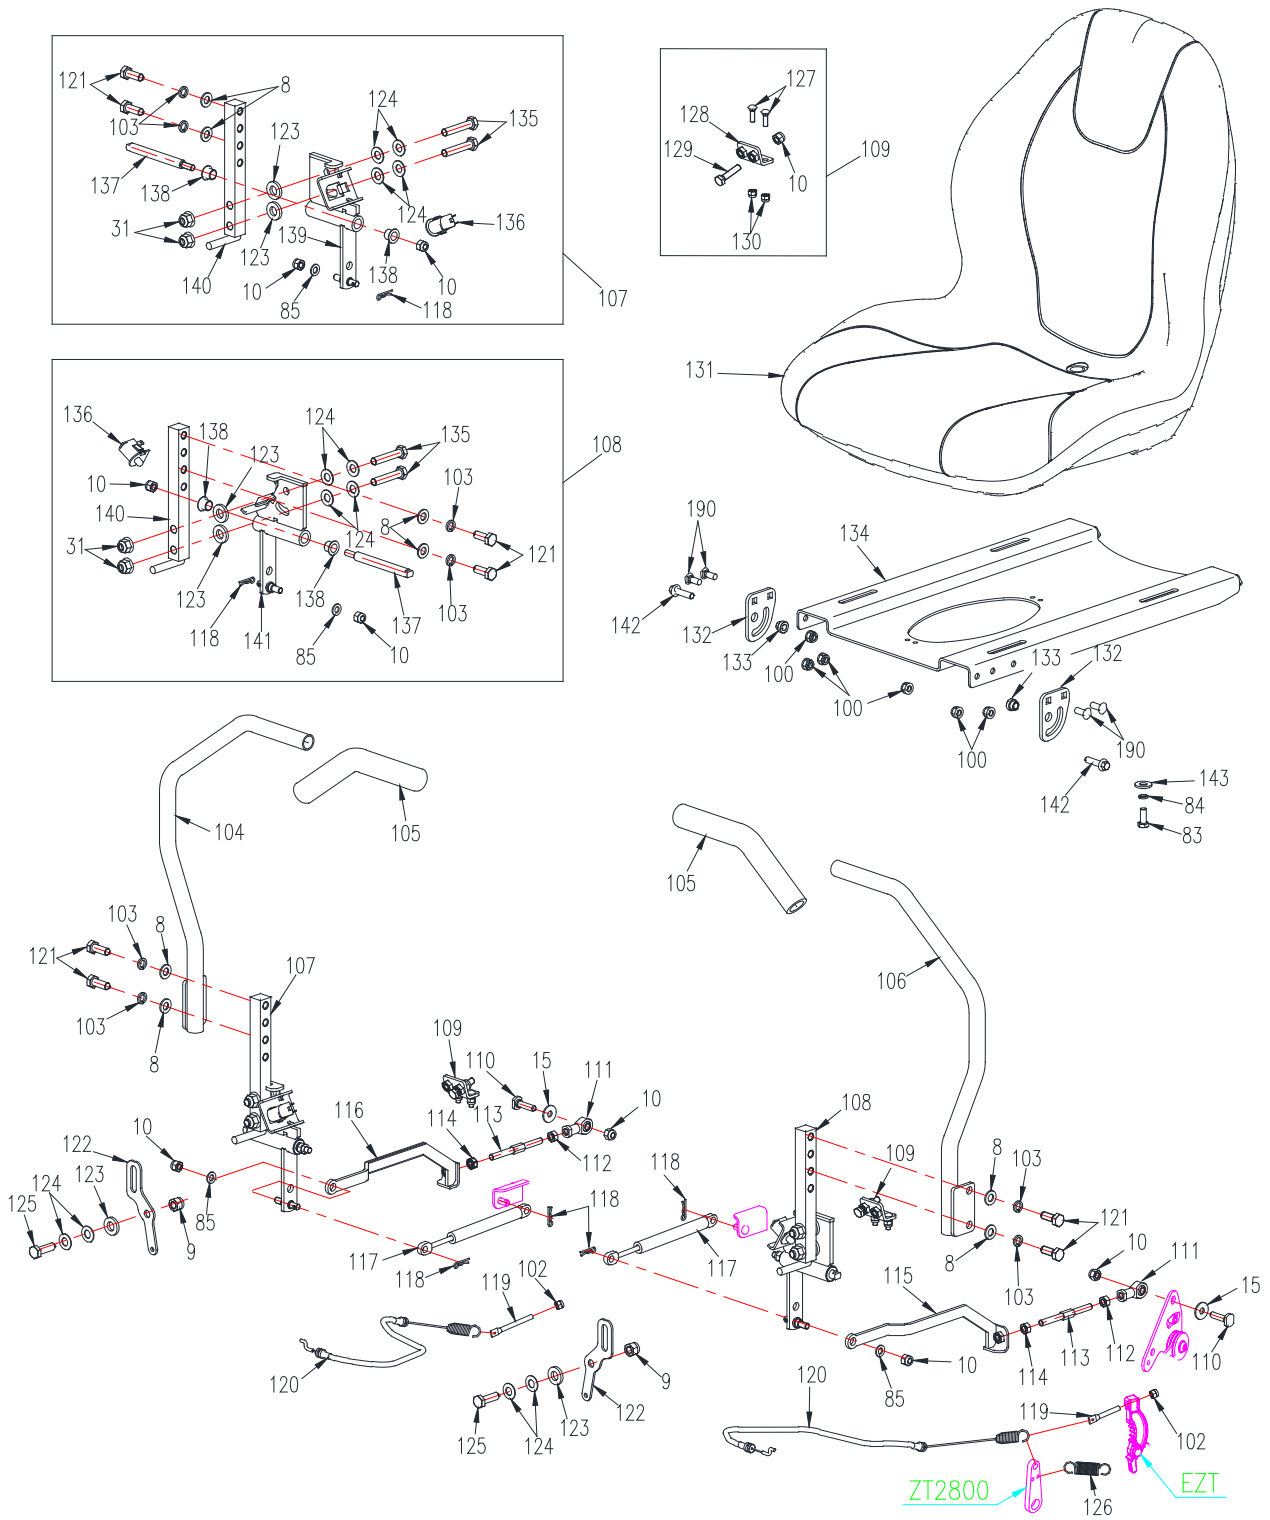

Control Assembly

Control Assembly

Ref	P/N	Description	46XP	50XP	60XP	Ref	P/N	Description	46XP	50XP	60XP
8	B97.1-10	Flat Washer M10	x	x	x	121	B5783-1025	Bolt M10×25	x	x	x
9	B6182-10	Locknut M10	x	x	x	122	5002661	Hanging Board	x	x	x
10	B6182-8	Locknut M8	x	x	x	123	543152	Washer M10	x	x	x
83	B5783-820	Bolt M8×20	x	x	x	124	B1972- A22.5-2	Washer	x	x	x
84	B93-8	Lock Washer M8	x	x	x	125	B5783-1030	Bolt M10×30	x	x	x
85	B97.1-8	Flat Washer M8	x	x	x	126	5002260	Brake Tension Spring	x	x	x
100	B6183-8	Locknut M8	x	x	x	127	B801-616	Bolt M6×16	x	x	x
102	B6183-6	Locknut M6	x	x	x	128	5002250A	Limited Adjustable Plate	x	x	x
103	B93-10	Lock Washer M10	x	x	x	129	B5783-840	Bolt M8×40	x	x	x
104	5002672	Right Handle	x	x	x	130	B6182-6	Locknut M6	x	x	x
105	5002034	Handle Grip	x	x	x	131	5000608	YY70 Seat	x	x	x
106	5002674	Left Handle	x	x	x	132	5000623	Limited Plate	x	x	x
107	5002666	RH Handle Mount ASM	x	x	x	133	5000619	Idler Spacer Bushing	x	x	x
108	5002663	LH Handle Mount ASM	x	x	x	134	5000618	Seat Plate	x	x	x
109	5002623	Limited Adjustable Plate ASM	x	x	x	135	B5782-1050	Bolt M10×50	x	x	x
110	5002009	Axle Pin 2	x	x	x	136	353048	Plunger Switch	x	x	x
111	SIBJK8T-L	Rod End Bearing	x	x	x	137	5002111	Pivot Shaft	x	x	x
112	B6170-8-L	Locknut M8-L	x	x	x	138	543154	Idler Spacer Bushing	x	x	x
113	5002726	Screw M8	x	x	x	139	5002715	Right Pivot Block Weldment	x	x	x
114	B6170-8	Locknut M8	x	x	x	140	5002664	Pole	x	x	x
115	5002725	Left Control link	x	x	x	141	5002716	Left Pivot Block Weldment	x	x	x
116	5002722	Right Control link	x	x	x	142	B5787-830	Bolt M8×30	x	x	x
117	5205012B	Damper	x	x	x	190	B801-820	Bolt M8×20	x	x	x
118	XSZ56-1-17	Hair Pin	x	x	x						
119	5002026A	Brake Adjustment Link	x								
120	5002210A	Brake Cable	x	x	x