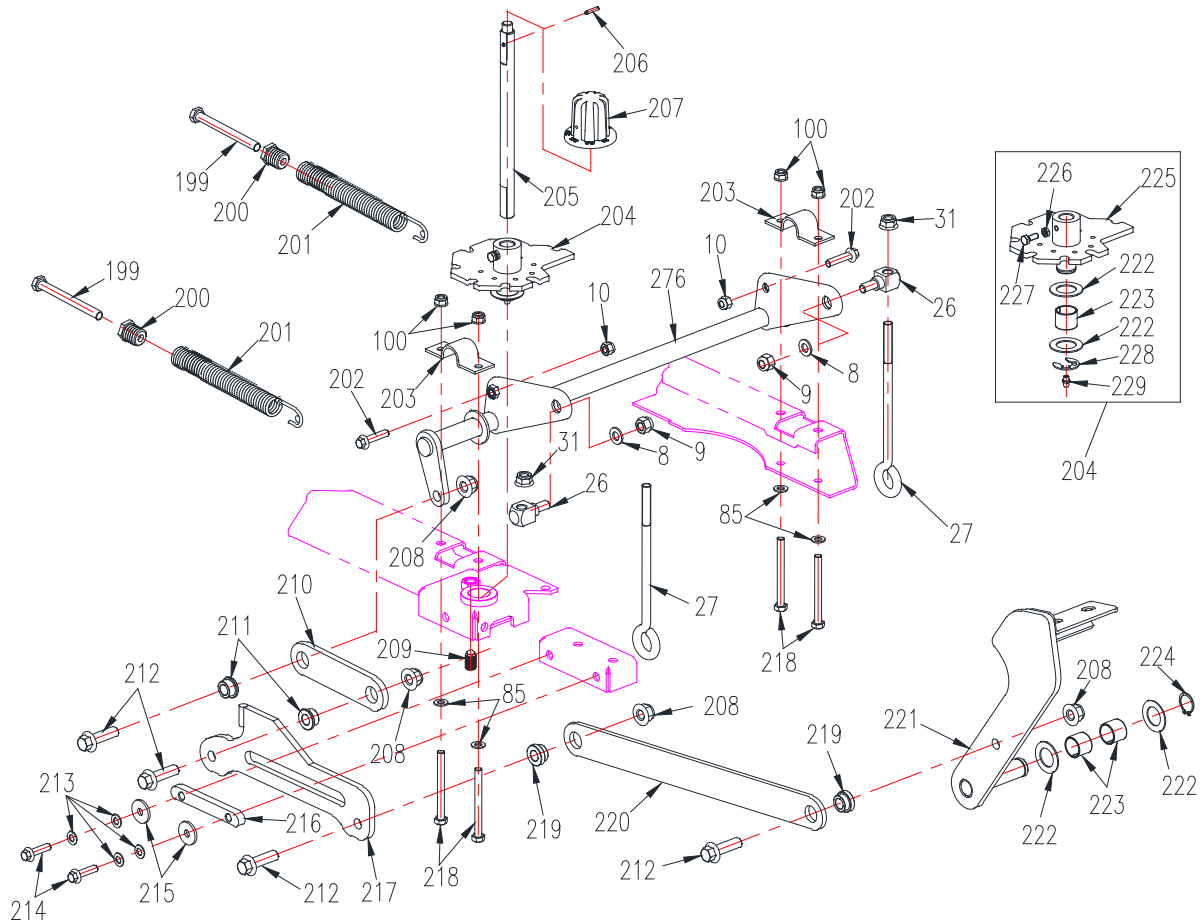

Mower Deck Height Adjustment

Ref	P/N	Description	46XP	50XP	60XP	Ref	P/N	Description	46XP	50XP	60XP
8	B97.1-10	Flat Washer M10	x	x	x	212	B5787-1240	Bolt M12×40	x	x	x
9	B6182-10	Locknut M10	x	x	x	213	B1972-A16	Washer	x	x	x
10	B6182-8	Locknut M8	x	x	x	214	B5787-830	Bolt M8×30	x	x	x
26	5001607	Support Rod Pivot Bushing	x	x	x	215	5203408	Washer	x	x	x
31	B6183-10	Locknut M10	x	x	x	216	5002634	Heel Block	x	x	x
85	B97.1-8	Flat Washer M8	x	x	x	217	5002640	Limit Plate	x	x	x
100	B6183-8	Locknut M8	x	x	x	218	B5782-885	Bolt M8×85	x	x	x
199	B5783-10110	Bolt M10×110	x	x	x	219	5002541A	Axle Sleeve	x	x	x
200	5002677	Tensin Spring Joint	x	x	x	220	5002639	Connecting Plate	x	x	x
201	5002676	Tensin Spring	x	x	x	221	5002646	Foot Swing Arm	x	x	x
202	B5787-835	Bolt M8×35	x	x	x	222	5202020	Washer	x	x	x
203	5002306A	Clamp	x	x	x	223	B12613-252220	Bearing 25×22×20	x	x	x
204	5002702	Knob ASM	x	x	x	224	B894.1-22	Snap Ring M22	x	x	x
205	5000622	Rotation Shaft	x	x	x	225	5002630	Cutting Height Bracket	x	x	x
206	B75-420	Bolt M4×20	x	x	x	226	B6172.1-6	Nut M8	x	x	x
207	5000621	Knob	x	x	x	227	B5783-616	Bolt M6×16	x	x	x
208	B6183-12	Locknut M12	x	x	x	228	B896-15	Circlip	x	x	x
209	YJT1113-1220	Glass Bead Screw M12×20	x	x	x	229	B1152-6	Grease Fitting M6	x	x	x
210	5002638	Connecting Plate	x	x	x	276	5002635	Deck Lift Shaft Weldment	x	x	x
211	5002519A	Axle Sleeve	x	x	x						